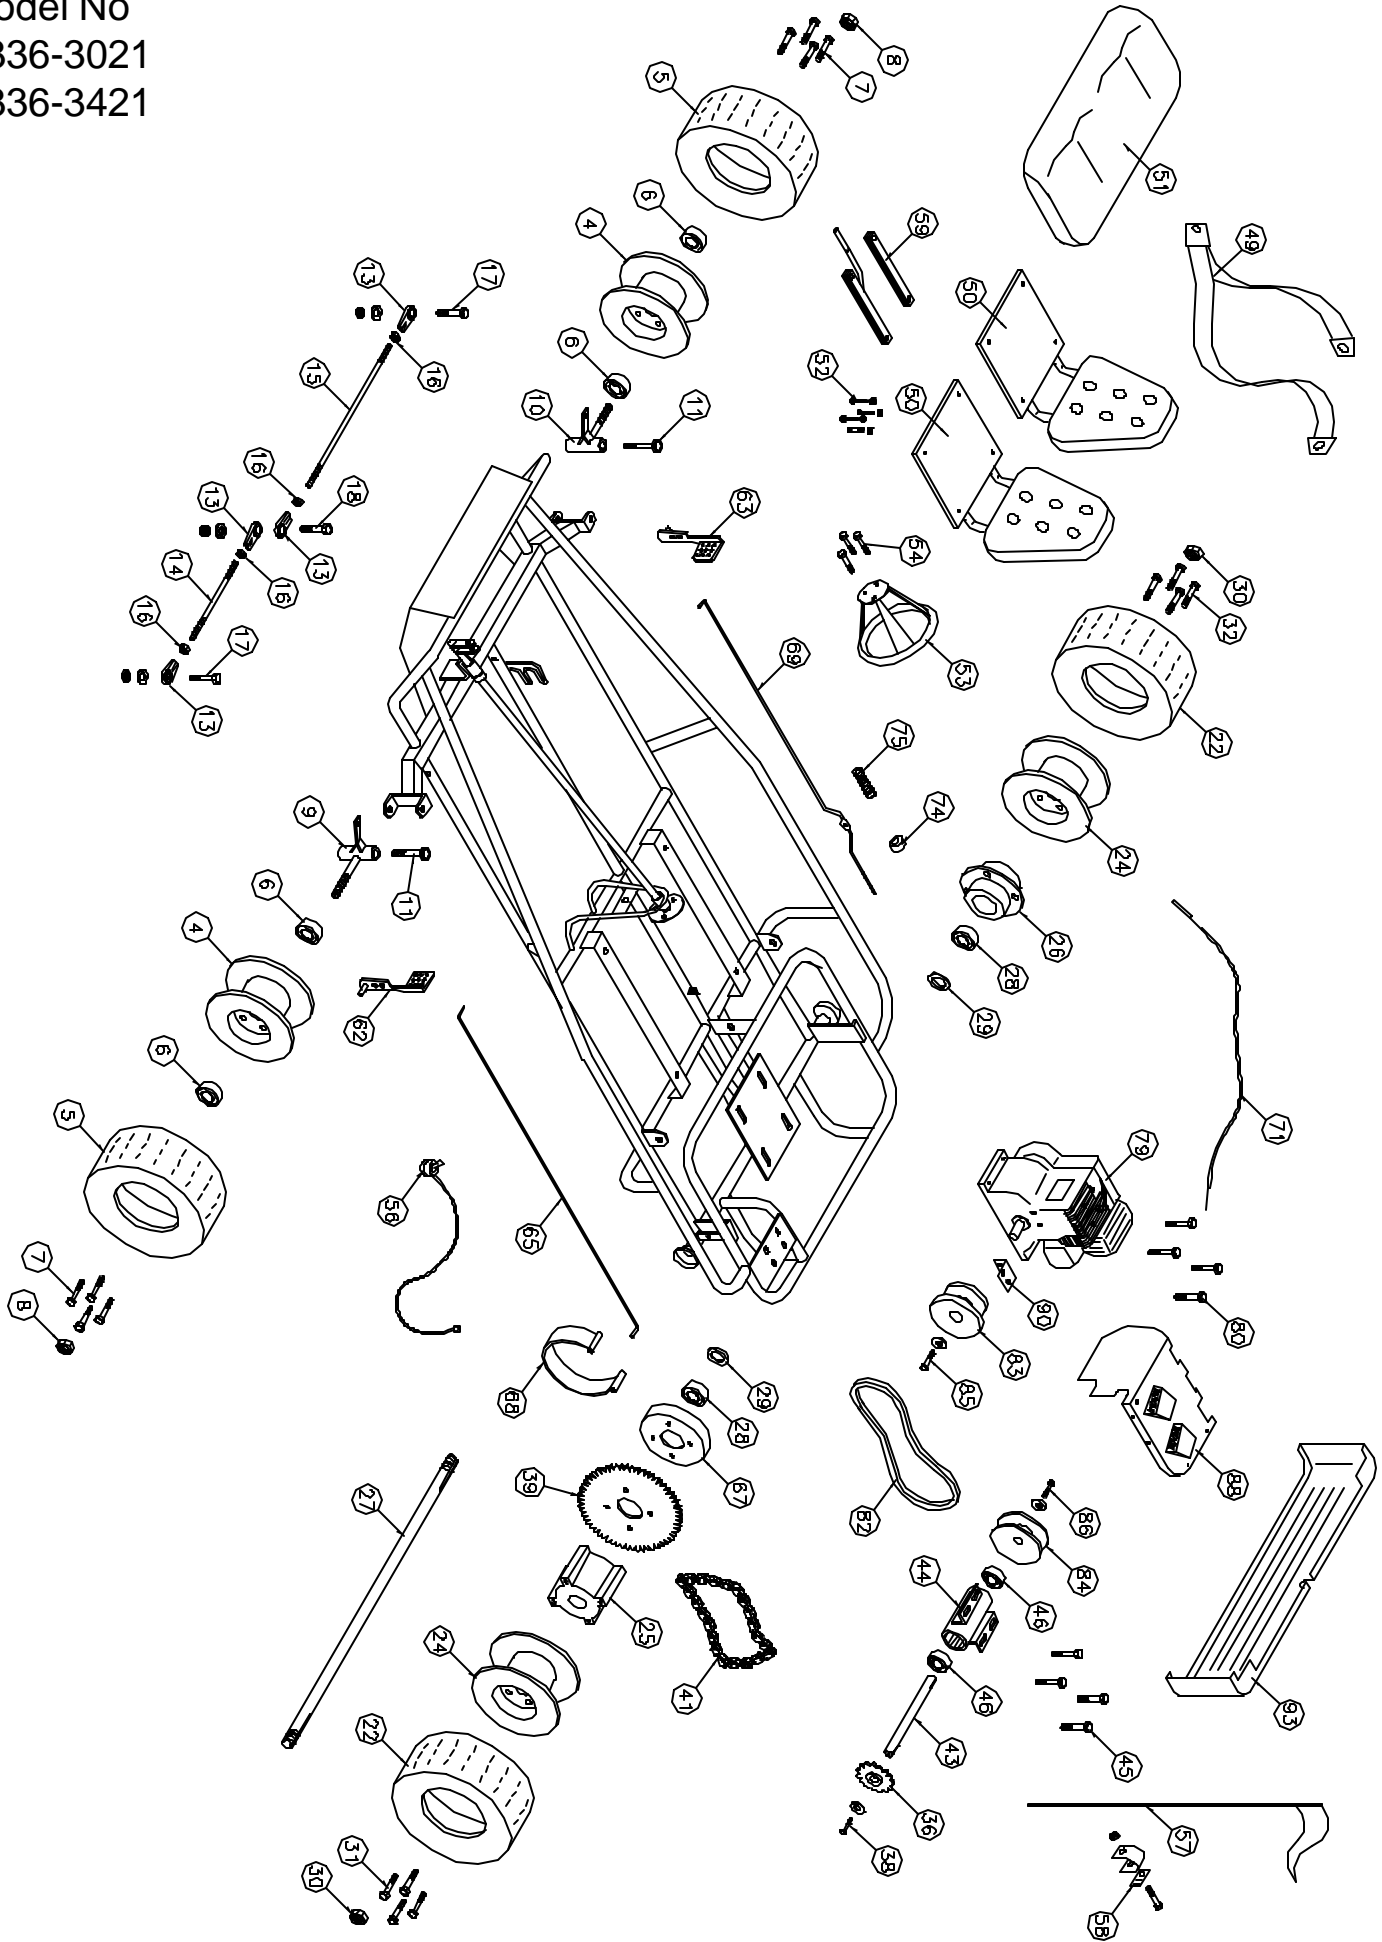

## Go-Kart Item No 2336-3021, 2336-3421

No	Partno	Description	Qty	No	Partno	Description	Qty
Front Wheel Section				Frame Section			
(4)	3191117	Rim/Hub	2	(49)	G695	Seat Belt 3-Point	2
(5)	3161122	Tire (15 x 500 x 6") Polar Track	2	(50)	G696	Seat w/ Molded Back	2
(6)	G204	Bearing (1 3/8" OD x 5/8" ID)	4	(51)	G698	Molded Seat Bottom D/S	1
(7)	F962	Bolt 3/8" x 3/4" w/Lock washer	8	(52)	F810	Carriage Bolt 5/16" x 3/4" NC w/ LN	4
(8)	F328	Lock nut 5/8"	2	(53)	G647	Steering Wheel 10" (Deep Dish)	1
(9)	3211515	Spindle (left)	1	(54)	F924	Bolt 1/4" x 3/4" w/L.W. & H.Nut	3
(10)	3211514	Spindle (right)	1	(55)	I229*	Cable tie	1
(11)	F996	King pin bolt (1/2" x 3 3/4" w/(2)FW & LN)	2	(56)	3091136	Toggle Kill Switch w/ wire	1
(12)	I230*	Grease fitting 1/4" (Spindles)	2	(57)	G155	Flag	1
(13)	G207	Tie rod bearing 3/8"	4	(58)	G121	Flag holder	1
(14)	G286	Tie rod 3/8" x 7 1/2"	1	(59)	G690	Seat Adjuster	1
(15)	G209	Tie rod 3/8" x 18"	1	Throttle & Brake Section			
(16)	F309	Nut 3/8" NF	4	(62)	3291506	Brake pedal	1
(17)	F949	Bolt 3/8" x 1 1/4" w/F.W. & L.Nut	2	(63)	3291505	Gas pedal	1
(18)	F948	Bolt 3/8" x 2" w/(3)F.W. & (1)L.Nut	1	(64)	F504*	Cotter Pin 1/8" x 1"	4
Rear Wheel Section				(65)	G457	Brake rod	1
(22)	3161115	Tire (16x650x8") SHog	2	(66)	F953*	Bolt 3/8" x 2 1/2" w/ 1LW & 2 HN	1
(23)	3161108*	Tire & Rim (16x650x8)	2	(67)	G428	Brake drum	1
(24)	G293	Rim 8" BW Silver	2	(68)	G449	Brake band	1
(25)	G308	Drive hub 3/4" bore	1	(69)	G582	Throttle rod	1
(26)	G310	Flange hub 3/4" bore	1	(71)	G489	Throttle Wire & conduit	1
(27)	G314	Axle 3/4" x 38 1/4"	1	(72)	G418*	Conduit clip	1
(28)	G903	Bearing (1 5/8" OD x 3/4" ID)	2	(73)	F935*	Bolt 3/16" x 3/4" w/L.W. & H.Nut	1
(29)	G237	Wear Ring 3/4"	2	(74)	F252	Nyloc Nut	1
(30)	F330	Lock nut 3/4"	2	(75)	I206	Spring	1
(31)	F947	Bolt 3/8" x 1" w/Lock washer	4	Engine Section			
(32)	F962	Bolt 3/8" x 3/4" w/Lock washer	4	(79)	3130141	Tecumseh 6.5 hp Engine w/ Alt	1
(33)	I112*	Key 3/16" x 2 3/4"	2	(80)	F970	Bolt 5/16" x 1 3/4" w/Flange Nut	4
Jack Shaft Section				(81)	G756*	Series 20 Torque Converter Complete	1
(36)	G501	Sprocket 12T (40B)	1	(82)	G776	Belt S20 884-95DF	1
(37)	I113*	Key 3/16" x 7/8"	1	(83)	G757	Series 20 Driver unit	1
(38)	F967	Bolt 5/16" x 1" w/F.W. & L.W.	1	(84)	G758	Series 20 Driven unit	1
(39)	G572	Sprocket 60T (41A)	1	(85)	F961	Bolt 5/16" x 1 1/4" (Fine) w/L.W. & F.W.	1
(40)	F954*	Bolt 3/8" x 1 1/4" w/Lock washer	4	(86)	F967	Bolt 5/16" x 1" w/F.W. & L.W.	1
(41)	G576	Drive Chain #40-68 Pitches	1	(87)	I114*	Key 3/16" x 2"	1
(42)	G514*	Connector Link #40	1	(88)	3371136	Drive Cover	1
(43)	G529	Jack shaft (1 5/8" x 12 5/16")	1	(89)	F111*	Bolt 5/16" x 3/4"	2
(44)	G532	Jack Shaft Housing (1 5/8" x 9 1/8")	1	(90)	G778	Guard Bracket	1
(45)	F951	Bolt 5/16" x 1" w/FW & Flange Nut	4	(91)	F902	Bolt 1/4" x 1/2" w/ L.W.	1
(46)	G903	Bearing (1 5/8" OD x 3/4" ID)	2	(92)	3099000*	Light Kit	1
				(93)	3371133	Bumper Guard	1