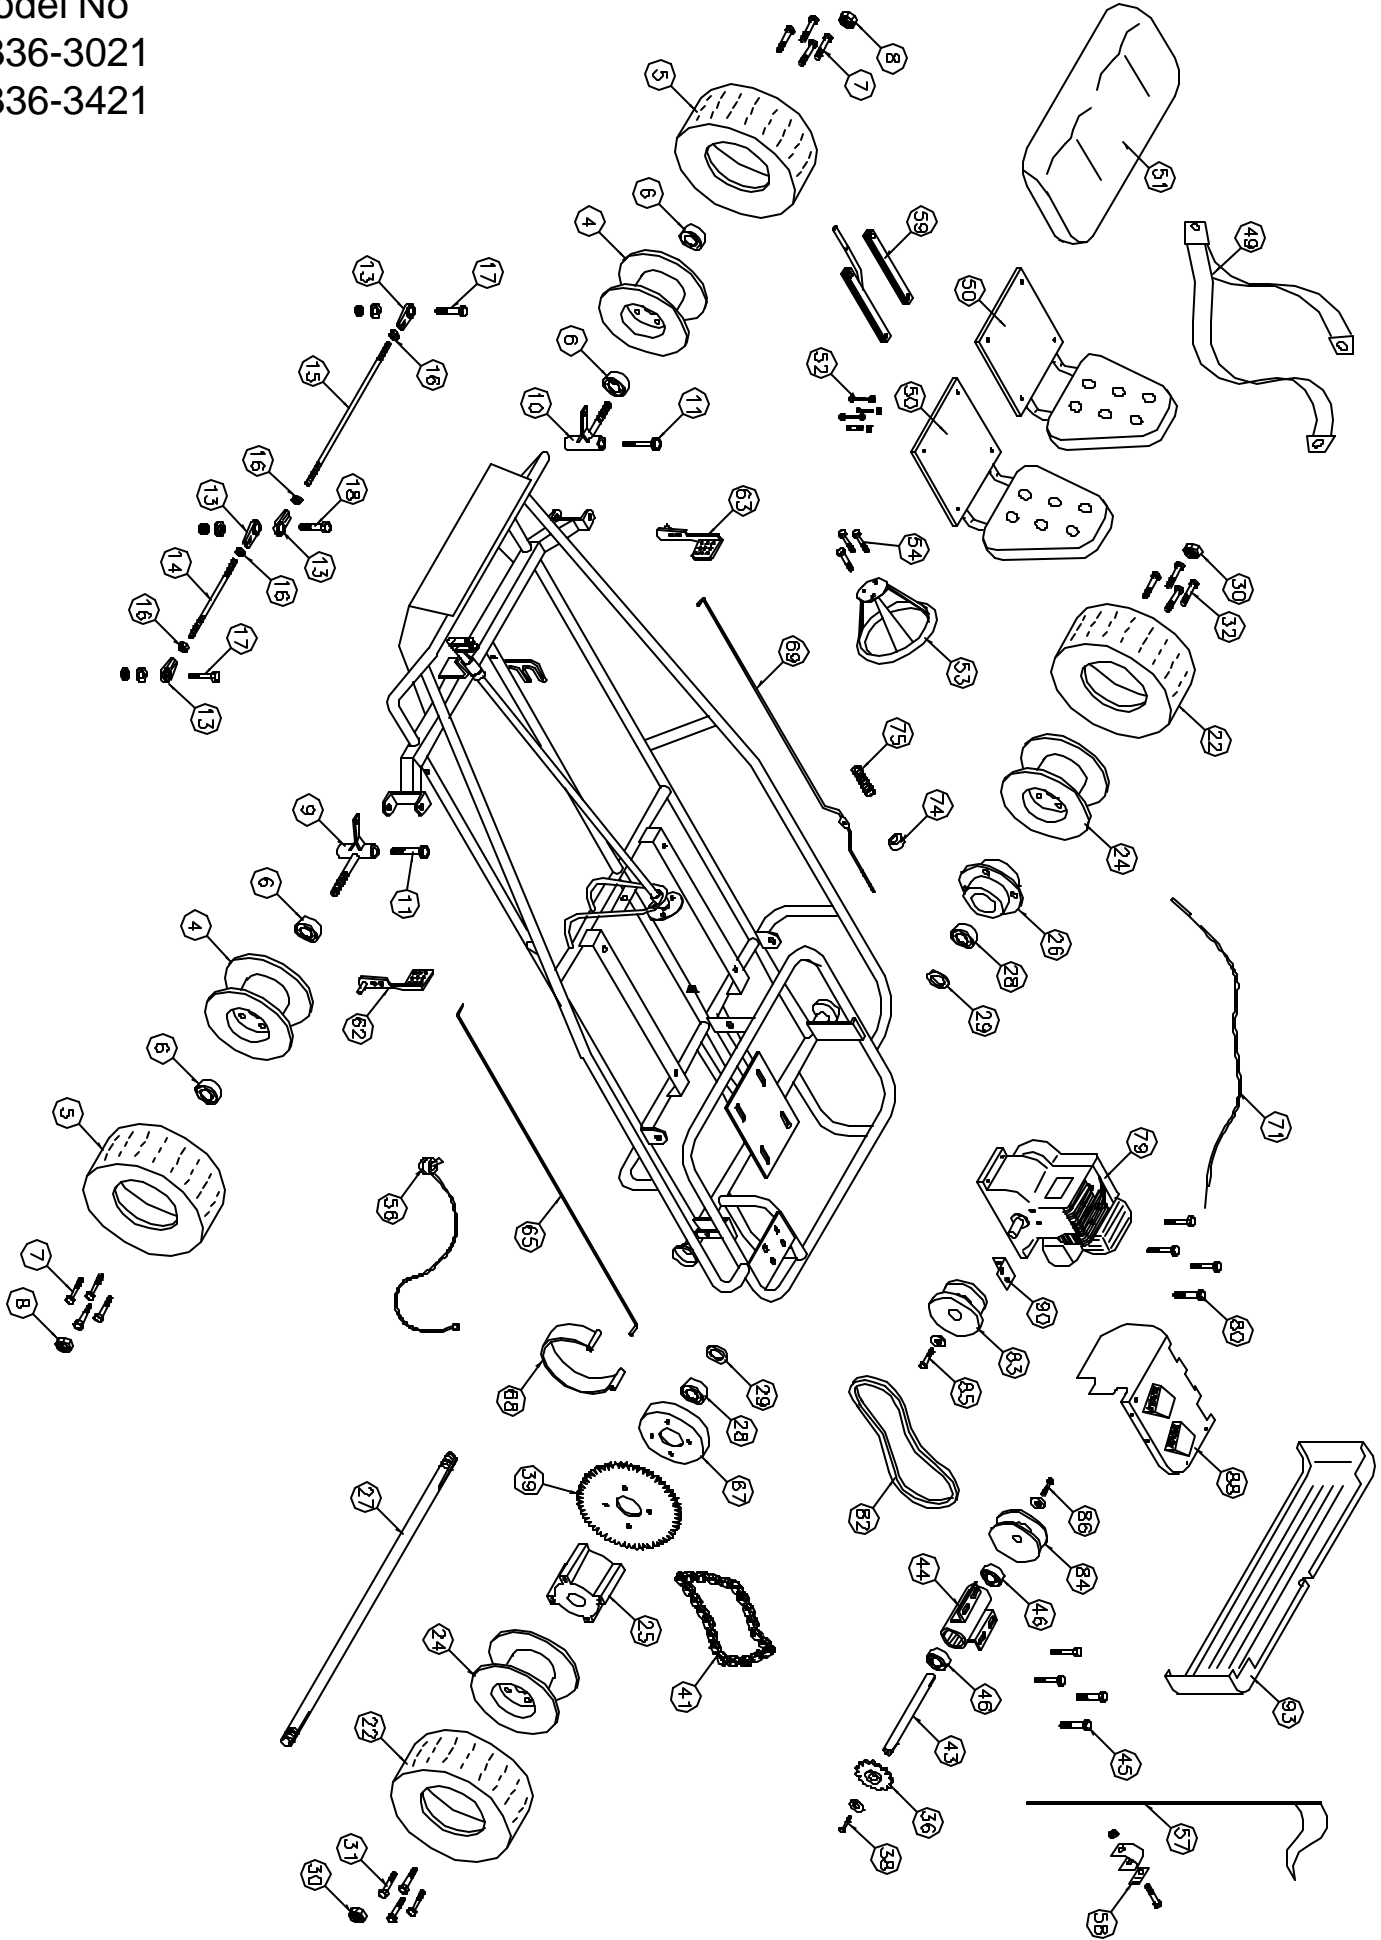

Model No
2336-3021
2336-3421

Go-Kart Item No 2336-3021, 2336-3421

No	Partno	Description	Qty	No	Partno	Description	Qty
Front Wheel Section				Frame Section			
(4)	3191117	Rim/Hub	2	(49)	G695	Seat Belt 3-Point	2
(5)	3161122	Tire (15 x 500 x 6") Polar Track	2	(50)	G696	Seat w/ Molded Back	2
(6)	G204	Bearing (1 3/8" OD x 5/8" ID)	4	(51)	G698	Molded Seat Bottom D/S	1
(7)	F962	Bolt 3/8" x 3/4" w/Lock washer	8	(52)	F810	Carriage Bolt 5/16" x 3/4" NC w/ LN	4
(8)	F328	Lock nut 5/8"	2	(53)	G647	Steering Wheel 10" (Deep Dish)	1
(9)	3211515	Spindle (left)	1	(54)	F924	Bolt 1/4" x 3/4" w/L.W. & H.Nut	3
(10)	3211514	Spindle (right)	1	(55)	I229*	Cable tie	1
(11)	F996	King pin bolt (1/2" x 3 3/4" w/(2)FW & LN)	2	(56)	3091136	Toggle Kill Switch w/ wire	1
(12)	I230*	Grease fitting 1/4" (Spindles)	2	(57)	G155	Flag	1
(13)	G207	Tie rod bearing 3/8"	4	(58)	G121	Flag holder	1
(14)	G286	Tie rod 3/8" x 7 1/2"	1	(59)	G690	Seat Adjuster	1
(15)	G209	Tie rod 3/8" x 18"	1	Throttle & Brake Section			
(16)	F309	Nut 3/8" NF	4	(62)	3291506	Brake pedal	1
(17)	F949	Bolt 3/8" x 1 1/4" w/F.W. & L.Nut	2	(63)	3291505	Gas pedal	1
(18)	F948	Bolt 3/8" x 2" w/(3)F.W. & (1)L.Nut	1	(64)	F504*	Cotter Pin 1/8" x 1"	4
Rear Wheel Section				(65)	G457	Brake rod	1
(22)	3161115	Tire (16x650x8") SHog	2	(66)	F953*	Bolt 3/8" x 2 1/2" w/ 1LW & 2 HN	1
(23)	3161108*	Tire & Rim (16x650x8)	2	(67)	G428	Brake drum	1
(24)	G293	Rim 8" BW Silver	2	(68)	G449	Brake band	1
(25)	G308	Drive hub 3/4" bore	1	(69)	G582	Throttle rod	1
(26)	G310	Flange hub 3/4" bore	1	(71)	G489	Throttle Wire & conduit	1
(27)	G314	Axle 3/4" x 38 1/4"	1	(72)	G418*	Conduit clip	1
(28)	G903	Bearing (1 5/8" OD x 3/4" ID)	2	(73)	F935*	Bolt 3/16" x 3/4" w/L.W. & H.Nut	1
(29)	G237	Wear Ring 3/4"	2	(74)	F252	Nyloc Nut	1
(30)	F330	Lock nut 3/4"	2	(75)	I206	Spring	1
(31)	F947	Bolt 3/8" x 1" w/Lock washer	4	Engine Section			
(32)	F962	Bolt 3/8" x 3/4" w/Lock washer	4	(79)	3130141	Tecumseh 6.5 hp Engine w/ Alt	1
(33)	I112*	Key 3/16" x 2 3/4"	2	(80)	F970	Bolt 5/16" x 1 3/4" w/Flange Nut	4
Jack Shaft Section				(81)	G756*	Series 20 Torque Converter Complete	1
(36)	G501	Sprocket 12T (40B)	1	(82)	G776	Belt S20 884-95DF	1
(37)	I113*	Key 3/16" x 7/8"	1	(83)	G757	Series 20 Driver unit	1
(38)	F967	Bolt 5/16" x 1" w/F.W. & L.W.	1	(84)	G758	Series 20 Driven unit	1
(39)	G572	Sprocket 60T (41A)	1	(85)	F961	Bolt 5/16" x 1 1/4" (Fine) w/L.W. & F.W.	1
(40)	F954*	Bolt 3/8" x 1 1/4" w/Lock washer	4	(86)	F967	Bolt 5/16" x 1" w/F.W. & L.W.	1
(41)	G576	Drive Chain #40-68 Pitches	1	(87)	I114*	Key 3/16" x 2"	1
(42)	G514*	Connector Link #40	1	(88)	3371136	Drive Cover	1
(43)	G529	Jack shaft (1 5/8" x 12 5/16")	1	(89)	F111*	Bolt 5/16" x 3/4"	2
(44)	G532	Jack Shaft Housing (1 5/8" x 9 1/8")	1	(90)	G778	Guard Bracket	1
(45)	F951	Bolt 5/16" x 1" w/FW & Flange Nut	4	(91)	F902	Bolt 1/4" x 1/2" w/ L.W.	1
(46)	G903	Bearing (1 5/8" OD x 3/4" ID)	2	(92)	3099000*	Light Kit	1
				(93)	3371133	Bumper Guard	1