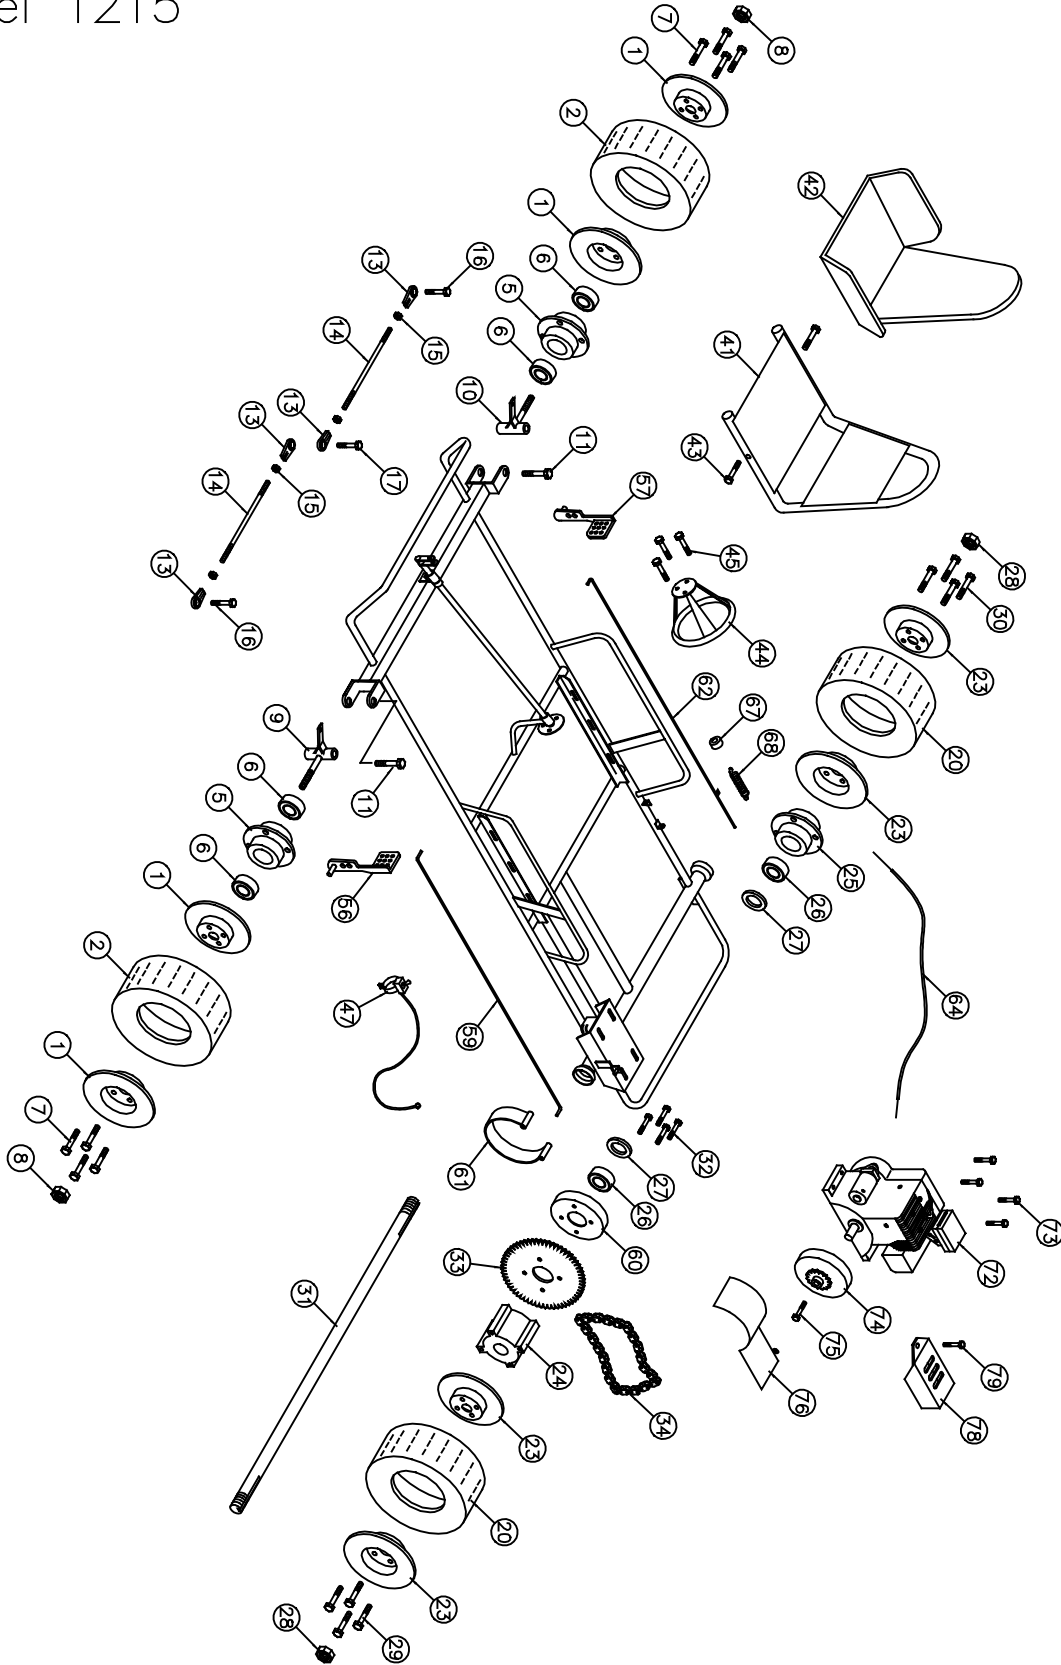

Model 1215

Super Wheels®

Go-Kart Parts List - Model 1215

No	Part No	Description	Qty	No	Part No	Description	Qty
Front Wheel Section				Frame Section			
(1)	G213	Split rim wheel 5" (Set)	2	(40)	G689*	Seat Belt	1
(2)	G223	Tire & Tube Assembly (4.10 x 3.50 x 5")	2	(41)	G686	Metal Seat	1
(3)	G214*	Tire (4.10 x 3.50 x 5")	2	(42)	G656	Seat Cushion #4 (Hot Bodies)	1
(4)	G215*	Tube (4.10 x 3.50 x 5")	2	(43)	F958	Bolt 5/16" x 1 1/2" w/ F.W., L.W. & H.Nut	2
(5)	G216	Flange hub 1 3/8" bore	2	(44)	G647	Steering Wheel 10" (Deep Dish)	1
(6)	G204	Bearing (1 3/8" OD x 5/8" ID)	4	(45)	F924	Bolt 1/4" x 3/4" w/L.W. & Hex Nut	3
(7)	F962	Bolt 3/8" x 3/4" w/Lock Washer	8	(46)	I229*	Cable tie	1
(8)	F328	Lock nut 5/8"	2	(47)	G642	Toggle Kill Switch w/ wire (48")	1
(9)	G227	Spindle (left)	1	(48)	G102*	Flag	1
(10)	G228	Spindle (right)	1	(49)	G121*	Flag holder	1
(11)	F996	King pin bolt (1/2" x 3 3/4" w/F.W. & L.N.)	2	(50)	G690*	Seat Adjuster	1
(12)	I215*	Grease fitting 1/4" (Spindles)	2	Throttle & Brake Section			
(13)	G207	Tie rod bearing 3/8"	4	(56)	G433	Brake pedal	1
(14)	G231	Tie rod 3/8" x 10 1/4"	2	(57)	G434	Gas pedal	1
(15)	F309	Hex Nut 3/8" (fine thread)	4	(58)	F504*	Cotter Pin (1/8" x 1")	4
(16)	F949	Bolt 3/8" x 1 1/4" w/F.W. & Lock Nut	2	(59)	G468	Brake rod #5B	1
(17)	F948	Bolt 3/8" x 2" w/(3)F.W. & (1) Lock Nut	1	(60)	G428	Brake drum	1
Rear Wheel Section				(61)	G449	Brake band	1
(20)	G223	Tire & Tube Assembly (4.10 x 3.50 x 5")	2	(62)	G582	Throttle rod #11TZ	1
(21)	G214*	Tire (4.10 x 3.50 x 5")	2	(64)	G489	Throttle wire & conduit (37" Cable)	1
(22)	G215*	Tube (4.10 x 3.50 x 5")	2	(65)	G418*	Conduit Clip	1
(23)	G213	Split rim wheel 5" (Set)	2	(66)	F935*	Bolt 3/16" x 3/4" w/L washer & nut	1
(24)	G308	Drive hub 3/4" bore	1	(67)	F252	Nyloc Nut	1
(25)	G310	Flange hub 3/4" bore	1	(68)	I206	Spring	1
(26)	G903	Bearing (1 5/8" OD x 3/4" ID)	2	Engine Section			
(27)	G237	Wear Ring 3/4"	2	(72)	E104	Briggs & Stratton 5 hp Engine (136212)	1
(28)	F330	Lock nut 3/4"	2	(73)	F970	Bolt 5/16" x 1 3/4" w/F.W., L.W. & H.Nut	4
(29)	F947	Bolt 3/8" x 1" w/Lock washer	4	(74)	G728	Centrifugal Sprocket Clutch (#41-10T)	1
(30)	F962	Bolt 3/8" x 3/4" w/Lock washer	4	(75)	F942	Bolt 5/16" x 3/4" NF w/ FW & LW	1
(31)	G343	Axle 3/4" x 34 1/4"	1	(76)	G771	Chain Guard	1
(32)	F954	Bolt 3/8" x 1 1/4" w/ Lock washer	4	(77)	F111*	Bolt 5/16" x 3/4" NF	2
(33)	G541	Sprocket 54T (41A)	1	(78)	G762	Muffler Guard	1
(34)	G547	Drive chain #41-60 Pitches	1	(79)	F902	Bolt 1/4" x 1/2" w/ LW	1
(35)	G520*	Connector link #41	1	(80)	G778*	Guard Bracket	1
(36)	I112*	Key 3/16" x 2 3/4"	2	(81)	F808*	Bolt 3/16" x 1/2" w/ 10-24 Speed Nut	2