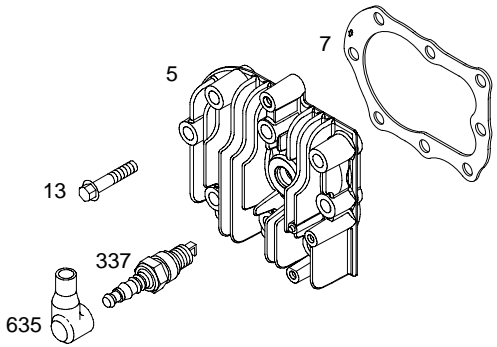

9K900

1058 OWNER'S MANUAL

1330 REPAIR MANUAL