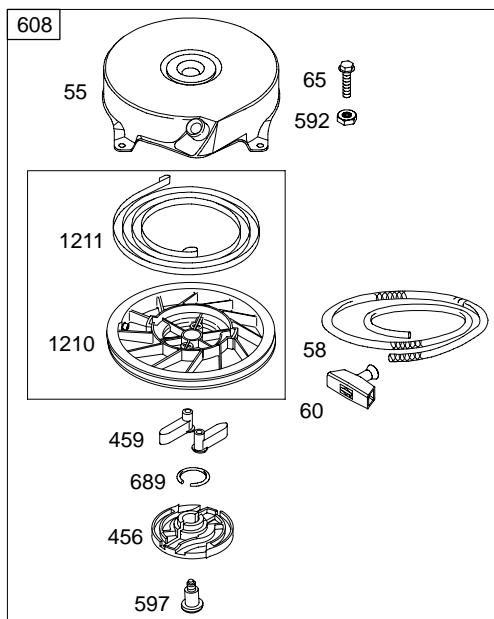

9K900

1036 EMISSIONS LABEL

1019 LABEL KIT