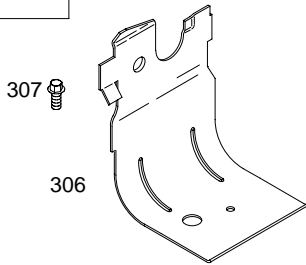

9K900

1058 OWNER'S MANUAL

1330 REPAIR MANUAL