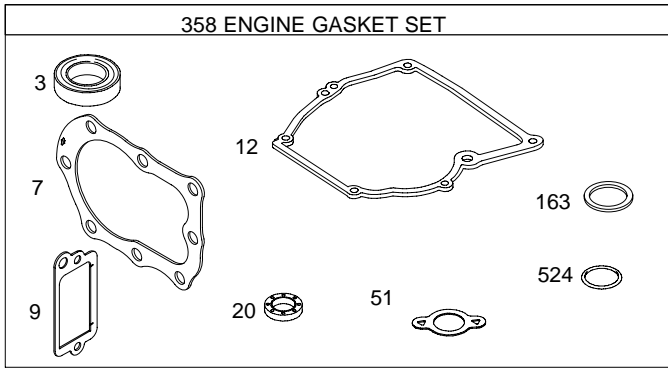

9K900

1058 OWNER'S MANUAL

1330 REPAIR MANUAL