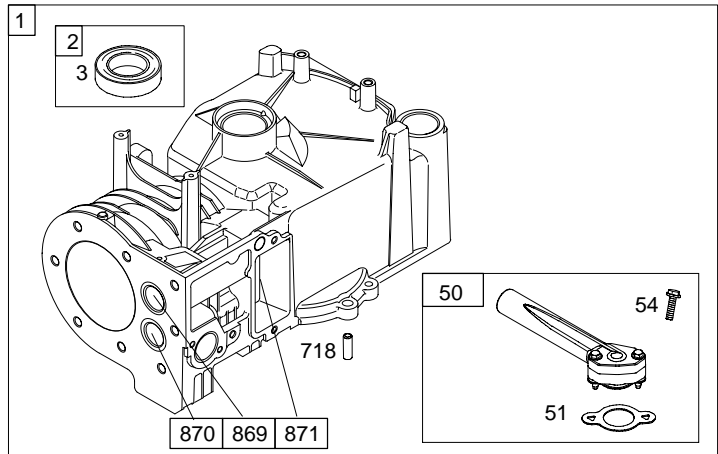

9K900

1058 OWNER'S MANUAL

1330 REPAIR MANUAL