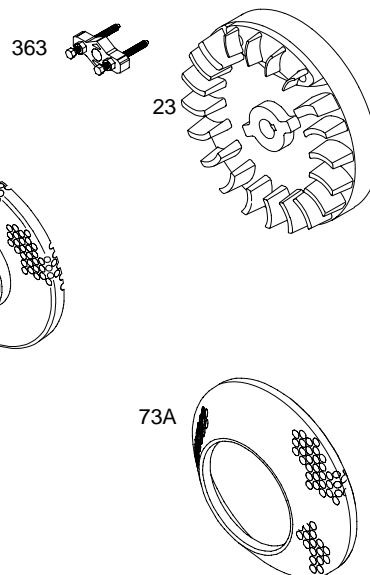

1019 LABEL KIT

9K400

REF. NO.	PART NO.	DESCRIPTION	REF. NO.	PART NO.	DESCRIPTION	REF. NO.	PART NO.	DESCRIPTION
1	695165	Cylinder Assembly (Used After Code Date 99103100). ----- Note ----- 496864 Cylinder Assembly (Used Before Code Date 99110100).	18	497502	Cover-Crankcase	26	790909	Ring Set (Standard) (Used After Code Date 05051800). ----- Note ----- 695169 Ring Set (Standard) (Used After Code Date 99103100 and Before Code Date 05051900).
2	399269	Kit-Bushing/Seal (Magneto Side)	20	692020	Seal-Oil (PTO Side)			
3	*299819	Seal-Oil (Magneto Side)	21	281658	Cap-Oil Fill			
5	692636	Head-Cylinder	22	691129	Screw (Crankcase Cover/Sump) ----- Note ----- 691128 Screw (Crankcase Cover/Sump) (Used in Positions 1 and 6) Used on Type No(s). 0022, 0023.			498680 Ring Set (Standard) (Used Before Code Date 99110100).
7	*Ø698717	Gasket-Cylinder Head						
8	699448	Breather Assembly						
9	695890	Gasket-Breather (Used After Code Date 03031900).						695171 Ring Set (.010" Oversize) (Used After Code Date 99103100 and Before Code Date 05051900).
9A	*Ø27549	Gasket-Breather (Used Before Code Date 03032000).						
10	691666	Screw (Breather Assembly)	23	690843	Flywheel			695172 Ring Set (.020" Oversize) (Used After Code Date 99103100 and Before Code Date 05051900).
11A	691246	Tube-Breather	24	222698	Key-Flywheel			
12	*692218	Gasket-Crankcase (.015" Thick, Standard) ----- Note ----- *270895 Gasket-Crankcase (.005" Thick) *270896 Gasket-Crankcase (.009" Thick)	25	790908	Piston Assembly (Standard) (Used After Code Date 05051800). ----- Note ----- 498668 Piston Assembly (Standard) (Used Before Code Date 05051900).			498682 Ring Set (.020" Oversize) (Used Before Code Date 99110100).
13	691640	Screw (Cylinder Head)						695173 Ring Set (.030" Oversize) (Used After Code Date 99103100 and Before Code Date 05051900).
14	690361	Stud (Cylinder Head) (Used in Positions 6 and 8)						498683 Ring Set (.030" Oversize) (Used Before Code Date 99110100).
15	691686	Plug-Oil Drain						
16	791421	Crankshaft Used on Type No(s). 0024, 0115. ----- Note ----- 791418 Crankshaft Used On Type No(s). 0022. 791456 Crankshaft Used on Type No(s). 0023, 0116, 0117, 0118.						27 691588 Lock-Piston Pin
17	690824	Bearing-Ball						28 699659 Pin-Piston (Standard) (Used After Code Date 05051800). ----- Note ----- 298909 Pin-Piston (Standard) (Used Before Code Date 05051900). 298908 Pin-Piston (.020 Undersize) (Used Before Code Date 05051900).

* Engine Gasket Set-Reference 358
● Carburetor Overhaul Kit-Reference 121

◆ Carburetor Gasket Set-Reference 977
Ø Valve Gasket Set-Reference 1095