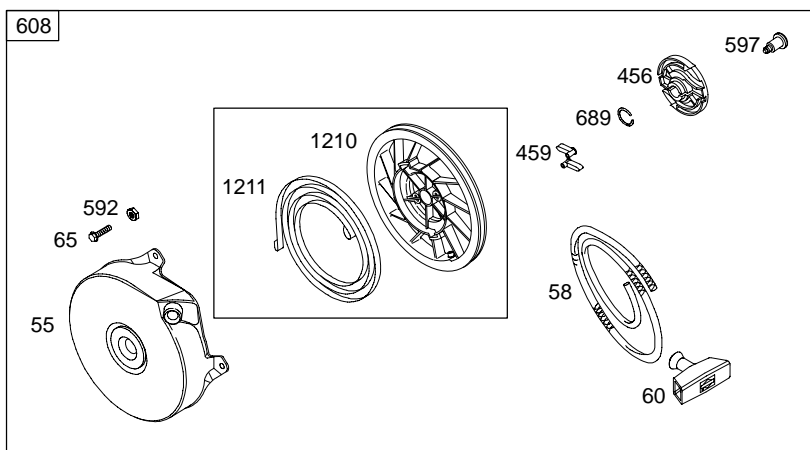

1019 LABEL KIT

9K400

REF. NO.	PART NO.	DESCRIPTION	REF. NO.	PART NO.	DESCRIPTION	REF. NO.	PART NO.	DESCRIPTION
1	695165	Cylinder Assembly (Used After Code Date 99103100). ----- Note ----- 496864 Cylinder Assembly (Used Before Code Date 99110100).	18	497502	Cover-Crankcase	26	790909	Ring Set (Standard) (Used After Code Date 05051800). ----- Note ----- 695169 Ring Set (Standard) (Used After Code Date 99103100 and Before Code Date 05051900).
2	399269	Kit-Bushing/Seal (Magneto Side)	20	692020	Seal-Oil (PTO Side)			
3	*299819	Seal-Oil (Magneto Side)	21	281658	Cap-Oil Fill			
5	692636	Head-Cylinder	22	691129	Screw (Crankcase Cover/Sump) ----- Note ----- 691128 Screw (Crankcase Cover/Sump) (Used in Positions 1 and 6) Used on Type No(s). 0022, 0023.			498680 Ring Set (Standard) (Used Before Code Date 99110100).
7	*Ø698717	Gasket-Cylinder Head						
8	699448	Breather Assembly						
9	695890	Gasket-Breather (Used After Code Date 03031900).						695171 Ring Set (.010" Oversize) (Used After Code Date 99103100 and Before Code Date 05051900).
9A	*Ø27549	Gasket-Breather (Used Before Code Date 03032000).						
10	691666	Screw (Breather Assembly)	23	690843	Flywheel			695172 Ring Set (.020" Oversize) (Used After Code Date 99103100 and Before Code Date 05051900).
11A	691246	Tube-Breather	24	222698	Key-Flywheel			
12	*692218	Gasket-Crankcase (.015" Thick, Standard) ----- Note ----- *270895 Gasket-Crankcase (.005" Thick) *270896 Gasket-Crankcase (.009" Thick)	25	790908	Piston Assembly (Standard) (Used After Code Date 05051800). ----- Note ----- 498668 Piston Assembly (Standard) (Used Before Code Date 05051900).			498682 Ring Set (.020" Oversize) (Used Before Code Date 99110100).
13	691640	Screw (Cylinder Head)						695173 Ring Set (.030" Oversize) (Used After Code Date 99103100 and Before Code Date 05051900).
14	690361	Stud (Cylinder Head) (Used in Positions 6 and 8)						498683 Ring Set (.030" Oversize) (Used Before Code Date 99110100).
15	691686	Plug-Oil Drain						
16	791421	Crankshaft Used on Type No(s). 0024, 0115. ----- Note ----- 791418 Crankshaft Used On Type No(s). 0022. 791456 Crankshaft Used on Type No(s). 0023, 0116, 0117, 0118.						27 691588 Lock-Piston Pin
17	690824	Bearing-Ball						28 699659 Pin-Piston (Standard) (Used After Code Date 05051800). ----- Note ----- 298909 Pin-Piston (Standard) (Used Before Code Date 05051900). 298908 Pin-Piston (.020 Undersize) (Used Before Code Date 05051900).

* Engine Gasket Set-Reference 358
● Carburetor Overhaul Kit-Reference 121

◆ Carburetor Gasket Set-Reference 977
Ø Valve Gasket Set-Reference 1095