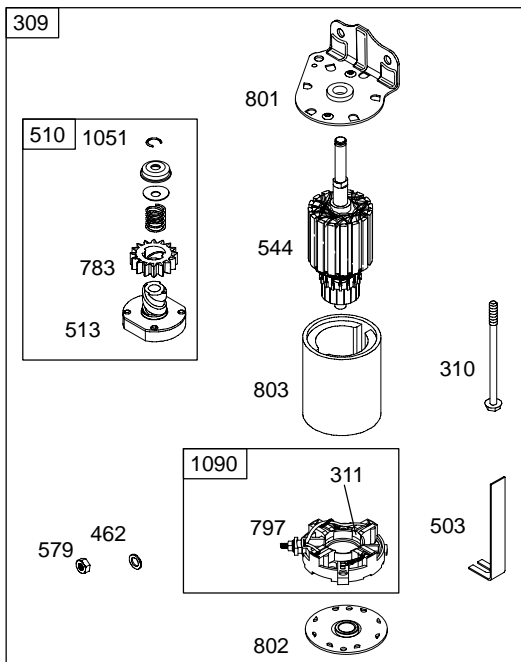

1036 EMISSION LABEL

NOTE: ALL OLD STYLE STATORS USE REFERENCE NUMBER 1119 MOUNTING SCREW

REF. NO.	PART NO.	DESCRIPTION	REF. NO.	PART NO.	DESCRIPTION	REF. NO.	PART NO.	DESCRIPTION
33	695760	Valve-Exhaust	98	495800	Kit-Idle Speed	142	●692412	Nozzle-Carburetor (Standard)
34	695761	Valve-Intake	98A	695408	Kit-Idle Speed	146	691639	Key-Timing
35	691279	Spring-Valve (Intake)	104	●690525	Pin-Float Hinge	165	693148	Nut (Ring Gear)
36	691279	Spring-Valve (Exhaust)	104A	●694918	Pin-Float Hinge	167	692297	Seal-Air Cleaner Nut
37	690456	Guard-Flywheel	105	●231855	Valve-Float Needle	176	★691917	Seal-O Ring (Air Cleaner Base)
42	499586	Keeper-Valve	105A	●694922	Valve-Float Needle	185	690958	Nut (Air Cleaner Base)
43	691968	Slinger-Governor/Oil	106	●690577	Seat-Inlet	186	691609	Connector-Hose (Breather Assembly)
45	690564	Tappet-Valve	108	690464	Valve-Choke (LMT 155)	186A	692317	Connector-Hose (Carburetor)
46	698492	Camshaft	108A	692344	Valve-Choke (LMT 154)	187	691050	Line-Fuel (Cut To Required Length)
50	690193	Manifold-Intake	108B	695419	Valve-Choke	187A	697098	Line-Fuel (Formed) (3 1/2" Long)
51★●◆692137		Gasket-Intake	117	●692408	Jet-Main (Standard) (LMT 154, 155 and Carburetors 697481 and 697482)	188	691693	Screw (Control Bracket)
51A	272569	Gasket-Intake (Used Before Code Date 97100600). Used on Type No(s). 1174.	117A	●695415	Jet-Main (Standard)	192	691986	Adjuster-Rocker Arm
51B	692284	Gasket-Intake (Used Before Code Date 97100600). Used on Type No(s). 1174.	118	●692411	Jet-Main (High Altitude) (Carburetors 697481 and 697482)	196	695493	Fan/Screen Assembly
53	690227	Stud (Carburetor)	Note			202	691841	Link-Mechanical Governor
54	691148	Screw (Intake Manifold)	118A	●695416	Jet-Main (High Altitude)	209	692208	Spring-Governor
73	690492	Screen-Rotating Used on Type No(s). 1112, 1121.	121	690191	Kit-Carburetor Overhaul	216	691840	Link-Choke
73A	494439	Screen-Rotating	121A	695427	Kit-Carburetor Overhaul	217	695409	Spring-Choke Return
74	698425	Screw (Rotating Screen) (1 1/4" Long)	125	698620	Carburetor (Nikki)	222	694042	Bracket-Control
74A	691674	Screw (Rotating Screen) (1 1/2" Long)	125A		Carburetor (Service with Walbro Carburetor)	227	691374	Lever-Governor Control
74B	691655	Screw (Rotating Screen) (1/2" Long)	127	●695005	Plug-Welch	231	●691636	Screw (Choke Valve)
75	690582	Washer (Flywheel)	127A	●690727	Plug-Welch	232	691842	Spring-Governor Link
78	697561	Screw (Flywheel Guard)	130	691750	Valve-Throttle	238	691843	Cap-Valve
84	690343	Plug-Breather	130A	695418	Valve-Throttle	240	394358	Filter-Fuel (White)
93	●690602	Bushing-Throttle Shaft	131	494379	Kit-Throttle Shaft	265	691024	Clamp-Casing
94	498030	Kit-Idle Mixture	131A	695421	Kit-Throttle Shaft	267	690804	Screw (Casing Clamp)
94A	695425	Kit-Idle Mixture	133	494381	Float-Carburetor	268	691025	Casing-Control Wire (Cut To Required Length)
95	●691636	Screw (Throttle Valve)	133A	694914	Float-Carburetor	269	691026	Wire-Control (Cut To Required Length)
95A	●690718	Screw (Throttle Valve)	135	696142	Tube-Fuel Transfer			
			137	●◆281165	Gasket-Float Bowl			
			137A	●695426	Gasket-Float Bowl			
			141	495097	Kit-Choke Shaft (Manual Choke)			
			141A	495931	Kit-Choke Shaft (Choke A Matic)			
			141B	695420	Kit-Choke Shaft			