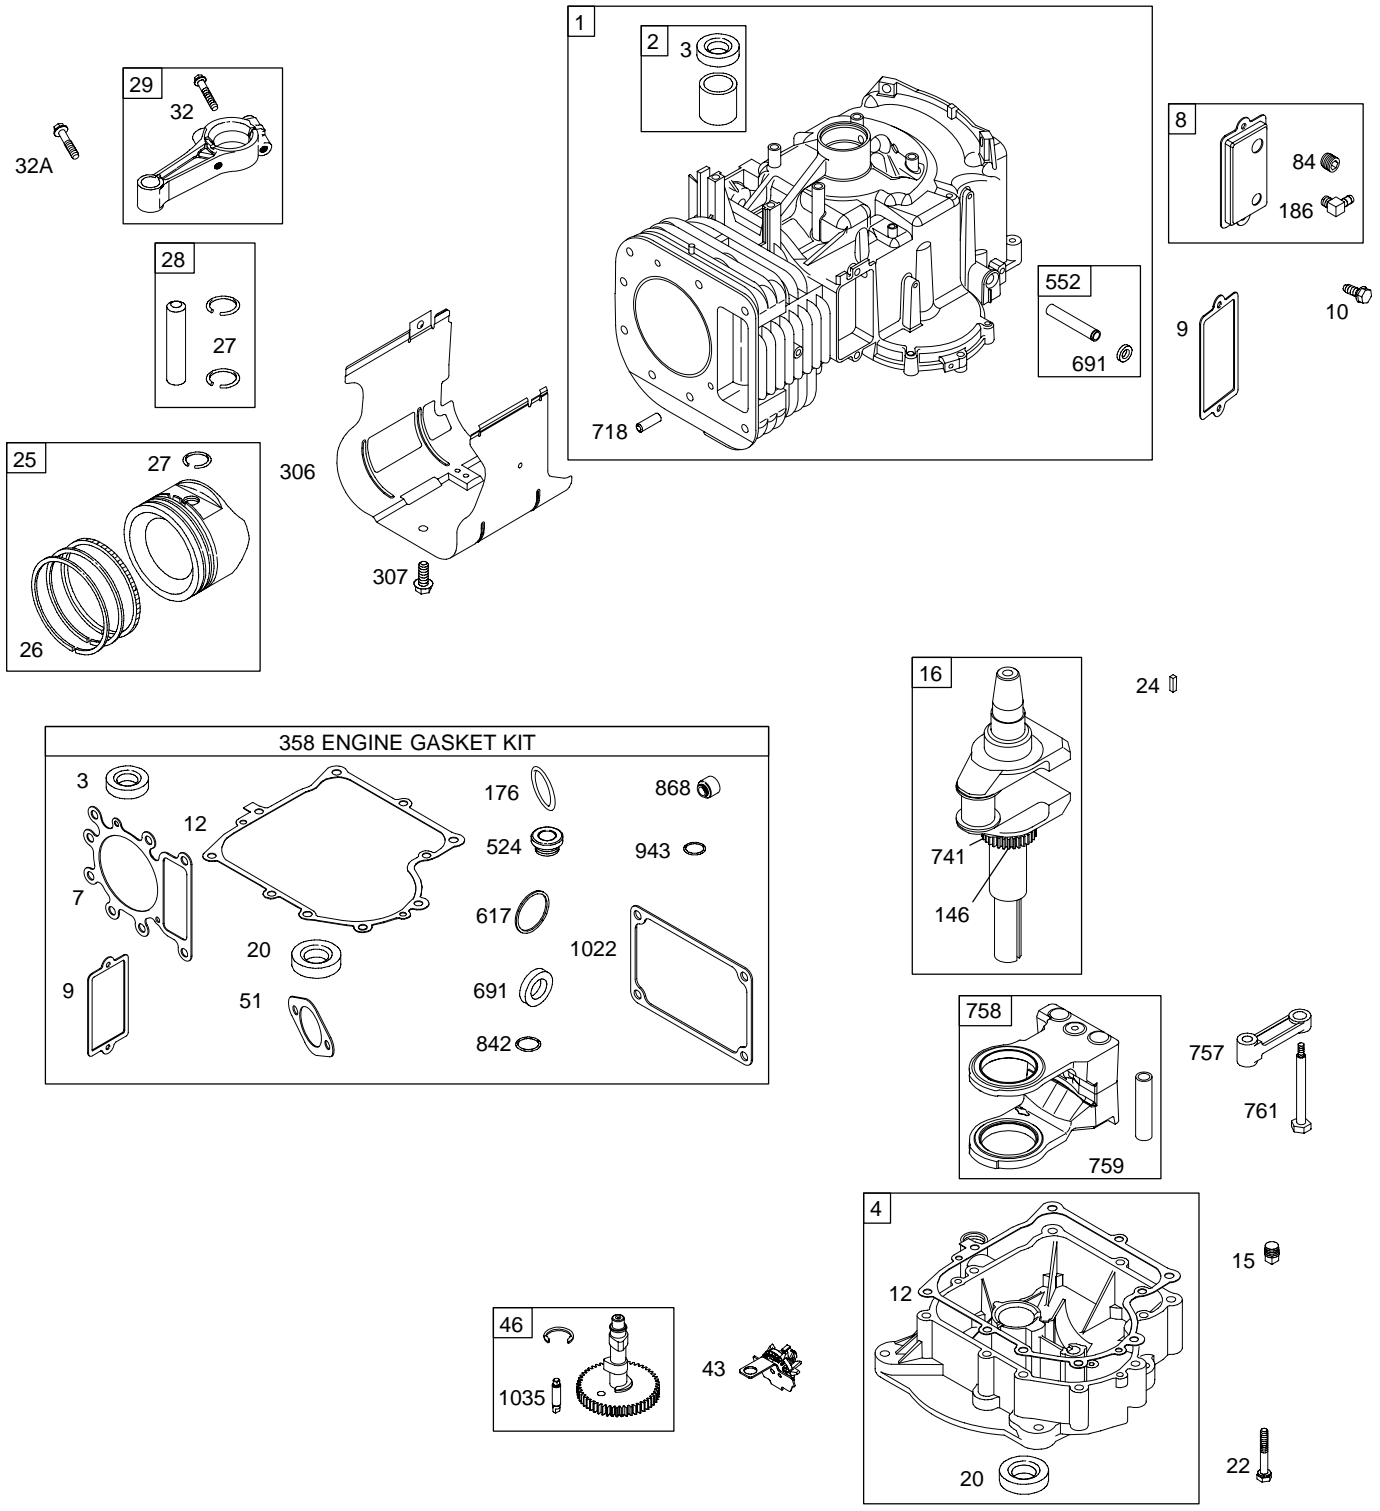

28U700

1058 OPERATOR'S MANUAL

1330 REPAIR MANUAL