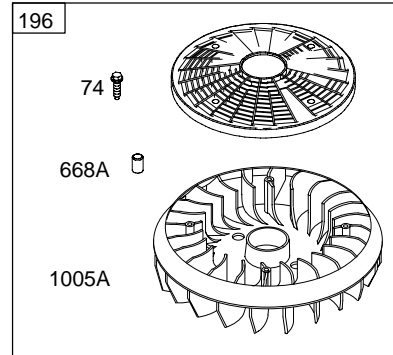

1036 EMISSION LABEL

NOTE: ALL OLD STYLE STATORS USE REFERENCE NUMBER 1119 MOUNTING SCREW

REF. NO.	PART NO.	DESCRIPTION	REF. NO.	PART NO.	DESCRIPTION	REF. NO.	PART NO.	DESCRIPTION
33	695760	Valve-Exhaust	98	495800	Kit-Idle Speed	142	●692412	Nozzle-Carburetor (Standard)
34	695761	Valve-Intake	98A	695408	Kit-Idle Speed	146	691639	Key-Timing
35	691279	Spring-Valve (Intake)	104	●690525	Pin-Float Hinge	165	693148	Nut (Ring Gear)
36	691279	Spring-Valve (Exhaust)	104A	●694918	Pin-Float Hinge	167	692297	Seal-Air Cleaner Nut
37	690456	Guard-Flywheel	105	●231855	Valve-Float Needle	176	★691917	Seal-O Ring (Air Cleaner Base)
42	499586	Keeper-Valve	105A	●694922	Valve-Float Needle	185	690958	Nut (Air Cleaner Base)
43	691968	Slinger-Governor/Oil	106	●690577	Seat-Inlet	186	691609	Connector-Hose (Breather Assembly)
45	690564	Tappet-Valve	108	690464	Valve-Choke (LMT 155)	186A	692317	Connector-Hose (Carburetor)
46	698492	Camshaft	108A	692344	Valve-Choke (LMT 154)	187	691050	Line-Fuel (Cut To Required Length)
50	690193	Manifold-Intake	108B	695419	Valve-Choke	187A	697098	Line-Fuel (Formed) (3 1/2" Long)
51★●◆692137		Gasket-Intake	117	●692408	Jet-Main (Standard) (LMT 154, 155 and Carburetors 697481 and 697482)	188	691693	Screw (Control Bracket)
51A	272569	Gasket-Intake (Used Before Code Date 97100600). Used on Type No(s). 1174.	117A	●695415	Jet-Main (Standard)	192	691986	Adjuster-Rocker Arm
51B	692284	Gasket-Intake (Used Before Code Date 97100600). Used on Type No(s). 1174.	118	●692411	Jet-Main (High Altitude) (Carburetors 697481 and 697482)	196	695493	Fan/Screen Assembly
53	690227	Stud (Carburetor)	Note			202	691841	Link-Mechanical Governor
54	691148	Screw (Intake Manifold)	118A	●695416	Jet-Main (High Altitude)	209	692208	Spring-Governor
73	690492	Screen-Rotating Used on Type No(s). 1112, 1121.	121	690191	Kit-Carburetor Overhaul	216	691840	Link-Choke
73A	494439	Screen-Rotating	121A	695427	Kit-Carburetor Overhaul	217	695409	Spring-Choke Return
74	698425	Screw (Rotating Screen) (1 1/4" Long)	125	698620	Carburetor (Nikki)	222	694042	Bracket-Control
74A	691674	Screw (Rotating Screen) (1 1/2" Long)	125A		Carburetor (Service with Walbro Carburetor)	227	691374	Lever-Governor Control
74B	691655	Screw (Rotating Screen) (1/2" Long)	127	●695005	Plug-Welch	231	●691636	Screw (Choke Valve)
75	690582	Washer (Flywheel)	127A	●690727	Plug-Welch	232	691842	Spring-Governor Link
78	697561	Screw (Flywheel Guard)	130	691750	Valve-Throttle	238	691843	Cap-Valve
84	690343	Plug-Breather	130A	695418	Valve-Throttle	240	394358	Filter-Fuel (White)
93	●690602	Bushing-Throttle Shaft	131	494379	Kit-Throttle Shaft	265	691024	Clamp-Casing
94	498030	Kit-Idle Mixture	131A	695421	Kit-Throttle Shaft	267	690804	Screw (Casing Clamp)
94A	695425	Kit-Idle Mixture	133	494381	Float-Carburetor	268	691025	Casing-Control Wire (Cut To Required Length)
95	●691636	Screw (Throttle Valve)	133A	694914	Float-Carburetor	269	691026	Wire-Control (Cut To Required Length)
95A	●690718	Screw (Throttle Valve)	135	696142	Tube-Fuel Transfer			
			137	●◆281165	Gasket-Float Bowl			
			137A	●695426	Gasket-Float Bowl			
			141	495097	Kit-Choke Shaft (Manual Choke)			
			141A	495931	Kit-Choke Shaft (Choke A Matic)			
			141B	695420	Kit-Choke Shaft			