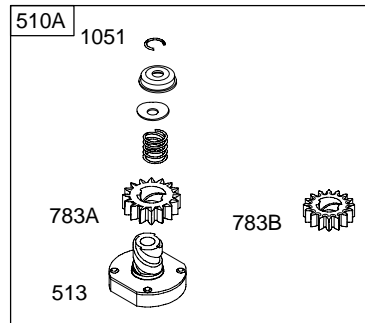

1036 EMISSION LABEL

NOTE: ALL OLD STYLE STATORS USE REFERENCE NUMBER 1119 MOUNTING SCREW

REF. NO.	PART NO.	DESCRIPTION	REF. NO.	PART NO.	DESCRIPTION	REF. NO.	PART NO.	DESCRIPTION
33	695760	Valve-Exhaust	98	495800	Kit-Idle Speed	142	●692412	Nozzle-Carburetor (Standard)
34	695761	Valve-Intake	98A	695408	Kit-Idle Speed	146	691639	Key-Timing
35	691279	Spring-Valve (Intake)	104	●690525	Pin-Float Hinge	165	693148	Nut (Ring Gear)
36	691279	Spring-Valve (Exhaust)	104A	●694918	Pin-Float Hinge	167	692297	Seal-Air Cleaner Nut
37	690456	Guard-Flywheel	105	●231855	Valve-Float Needle	176	★691917	Seal-O Ring (Air Cleaner Base)
42	499586	Keeper-Valve	105A	●694922	Valve-Float Needle	185	690958	Nut (Air Cleaner Base)
43	691968	Slinger-Governor/Oil	106	●690577	Seat-Inlet	186	691609	Connector-Hose (Breather Assembly)
45	690564	Tappet-Valve	108	690464	Valve-Choke (LMT 155)	186A	692317	Connector-Hose (Carburetor)
46	698492	Camshaft	108A	692344	Valve-Choke (LMT 154)	187	691050	Line-Fuel (Cut To Required Length)
50	690193	Manifold-Intake	108B	695419	Valve-Choke	187A	697098	Line-Fuel (Formed) (3 1/2" Long)
51★●◆692137		Gasket-Intake	117	●692408	Jet-Main (Standard) (LMT 154, 155 and Carburetors 697481 and 697482)	188	691693	Screw (Control Bracket)
51A	272569	Gasket-Intake (Used Before Code Date 97100600). Used on Type No(s). 1174.	117A	●695415	Jet-Main (Standard)	192	691986	Adjuster-Rocker Arm
51B	692284	Gasket-Intake (Used Before Code Date 97100600). Used on Type No(s). 1174.	118	●692411	Jet-Main (High Altitude) (Carburetors 697481 and 697482)	196	695493	Fan/Screen Assembly
53	690227	Stud (Carburetor)	Note			202	691841	Link-Mechanical Governor
54	691148	Screw (Intake Manifold)	118A	●695416	Jet-Main (High Altitude)	209	692208	Spring-Governor
73	690492	Screen-Rotating Used on Type No(s). 1112, 1121.	121	690191	Kit-Carburetor Overhaul	216	691840	Link-Choke
73A	494439	Screen-Rotating	121A	695427	Kit-Carburetor Overhaul	217	695409	Spring-Choke Return
74	698425	Screw (Rotating Screen) (1 1/4" Long)	125	698620	Carburetor (Nikki)	222	694042	Bracket-Control
74A	691674	Screw (Rotating Screen) (1 1/2" Long)	125A		Carburetor (Service with Walbro Carburetor)	227	691374	Lever-Governor Control
74B	691655	Screw (Rotating Screen) (1/2" Long)	127	●695005	Plug-Welch	231	●691636	Screw (Choke Valve)
75	690582	Washer (Flywheel)	127A	●690727	Plug-Welch	232	691842	Spring-Governor Link
78	697561	Screw (Flywheel Guard)	130	691750	Valve-Throttle	238	691843	Cap-Valve
84	690343	Plug-Breather	130A	695418	Valve-Throttle	240	394358	Filter-Fuel (White)
93	●690602	Bushing-Throttle Shaft	131	494379	Kit-Throttle Shaft	265	691024	Clamp-Casing
94	498030	Kit-Idle Mixture	131A	695421	Kit-Throttle Shaft	267	690804	Screw (Casing Clamp)
94A	695425	Kit-Idle Mixture	133	494381	Float-Carburetor	268	691025	Casing-Control Wire (Cut To Required Length)
95	●691636	Screw (Throttle Valve)	133A	694914	Float-Carburetor	269	691026	Wire-Control (Cut To Required Length)
95A	●690718	Screw (Throttle Valve)	135	696142	Tube-Fuel Transfer			
			137	●◆281165	Gasket-Float Bowl			
			137A	●695426	Gasket-Float Bowl			
			141	495097	Kit-Choke Shaft (Manual Choke)			
			141A	495931	Kit-Choke Shaft (Choke A Matic)			
			141B	695420	Kit-Choke Shaft			