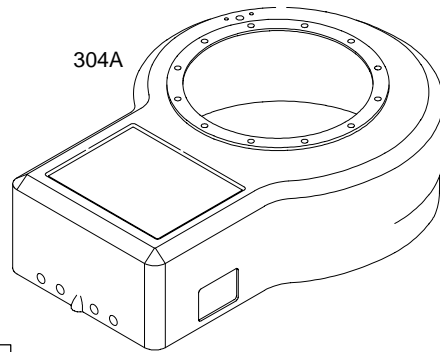

1036 EMISSION LABEL

NOTE: ALL OLD STYLE STATORS USE REFERENCE NUMBER 1119 MOUNTING SCREW

REF. NO.	PART NO.	DESCRIPTION	REF. NO.	PART NO.	DESCRIPTION	REF. NO.	PART NO.	DESCRIPTION
33	695760	Valve-Exhaust	98	495800	Kit-Idle Speed	142	●692412	Nozzle-Carburetor (Standard)
34	695761	Valve-Intake	98A	695408	Kit-Idle Speed	146	691639	Key-Timing
35	691279	Spring-Valve (Intake)	104	●690525	Pin-Float Hinge	165	693148	Nut (Ring Gear)
36	691279	Spring-Valve (Exhaust)	104A	●694918	Pin-Float Hinge	167	692297	Seal-Air Cleaner Nut
37	690456	Guard-Flywheel	105	●231855	Valve-Float Needle	176	★691917	Seal-O Ring (Air Cleaner Base)
42	499586	Keeper-Valve	105A	●694922	Valve-Float Needle	185	690958	Nut (Air Cleaner Base)
43	691968	Slinger-Governor/Oil	106	●690577	Seat-Inlet	186	691609	Connector-Hose (Breather Assembly)
45	690564	Tappet-Valve	108	690464	Valve-Choke (LMT 155)	186A	692317	Connector-Hose (Carburetor)
46	698492	Camshaft	108A	692344	Valve-Choke (LMT 154)	187	691050	Line-Fuel (Cut To Required Length)
50	690193	Manifold-Intake	108B	695419	Valve-Choke	187A	697098	Line-Fuel (Formed) (3 1/2" Long)
51★●◆692137		Gasket-Intake	117	●692408	Jet-Main (Standard) (LMT 154, 155 and Carburetors 697481 and 697482)	188	691693	Screw (Control Bracket)
51A	272569	Gasket-Intake (Used Before Code Date 97100600). Used on Type No(s). 1174.	117A	●695415	Jet-Main (Standard)	192	691986	Adjuster-Rocker Arm
51B	692284	Gasket-Intake (Used Before Code Date 97100600). Used on Type No(s). 1174.	118	●692411	Jet-Main (High Altitude) (Carburetors 697481 and 697482)	196	695493	Fan/Screen Assembly
53	690227	Stud (Carburetor)	Note			202	691841	Link-Mechanical Governor
54	691148	Screw (Intake Manifold)	118A	●695416	Jet-Main (High Altitude)	209	692208	Spring-Governor
73	690492	Screen-Rotating Used on Type No(s). 1112, 1121.	121	690191	Kit-Carburetor Overhaul	216	691840	Link-Choke
73A	494439	Screen-Rotating	121A	695427	Kit-Carburetor Overhaul	217	695409	Spring-Choke Return
74	698425	Screw (Rotating Screen) (1 1/4" Long)	125	698620	Carburetor (Nikki)	222	694042	Bracket-Control
74A	691674	Screw (Rotating Screen) (1 1/2" Long)	125A		Carburetor (Service with Walbro Carburetor)	227	691374	Lever-Governor Control
74B	691655	Screw (Rotating Screen) (1/2" Long)	127	●695005	Plug-Welch	231	●691636	Screw (Choke Valve)
75	690582	Washer (Flywheel)	127A	●690727	Plug-Welch	232	691842	Spring-Governor Link
78	697561	Screw (Flywheel Guard)	130	691750	Valve-Throttle	238	691843	Cap-Valve
84	690343	Plug-Breather	130A	695418	Valve-Throttle	240	394358	Filter-Fuel (White)
93	●690602	Bushing-Throttle Shaft	131	494379	Kit-Throttle Shaft	265	691024	Clamp-Casing
94	498030	Kit-Idle Mixture	131A	695421	Kit-Throttle Shaft	267	690804	Screw (Casing Clamp)
94A	695425	Kit-Idle Mixture	133	494381	Float-Carburetor	268	691025	Casing-Control Wire (Cut To Required Length)
95	●691636	Screw (Throttle Valve)	133A	694914	Float-Carburetor	269	691026	Wire-Control (Cut To Required Length)
95A	●690718	Screw (Throttle Valve)	135	696142	Tube-Fuel Transfer			
			137	●◆281165	Gasket-Float Bowl			
			137A	●695426	Gasket-Float Bowl			
			141	495097	Kit-Choke Shaft (Manual Choke)			
			141A	495931	Kit-Choke Shaft (Choke A Matic)			
			141B	695420	Kit-Choke Shaft			