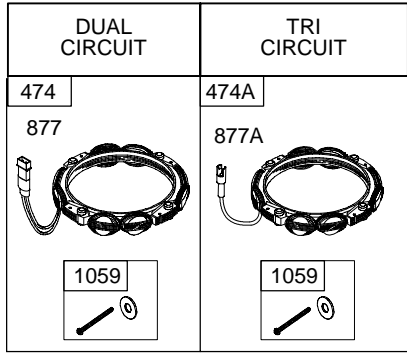

1036 EMISSION LABEL

NOTE: ALL OLD STYLE STATORS USE REFERENCE NUMBER 1119 MOUNTING SCREW

REF. NO.	PART NO.	DESCRIPTION	REF. NO.	PART NO.	DESCRIPTION	REF. NO.	PART NO.	DESCRIPTION
33	695760	Valve-Exhaust	98	495800	Kit-Idle Speed	142	●692412	Nozzle-Carburetor (Standard)
34	695761	Valve-Intake	98A	695408	Kit-Idle Speed	146	691639	Key-Timing
35	691279	Spring-Valve (Intake)	104	●690525	Pin-Float Hinge	165	693148	Nut (Ring Gear)
36	691279	Spring-Valve (Exhaust)	104A	●694918	Pin-Float Hinge	167	692297	Seal-Air Cleaner Nut
37	690456	Guard-Flywheel	105	●231855	Valve-Float Needle	176	★691917	Seal-O Ring (Air Cleaner Base)
42	499586	Keeper-Valve	105A	●694922	Valve-Float Needle	185	690958	Nut (Air Cleaner Base)
43	691968	Slinger-Governor/Oil	106	●690577	Seat-Inlet	186	691609	Connector-Hose (Breather Assembly)
45	690564	Tappet-Valve	108	690464	Valve-Choke (LMT 155)	186A	692317	Connector-Hose (Carburetor)
46	698492	Camshaft	108A	692344	Valve-Choke (LMT 154)	187	691050	Line-Fuel (Cut To Required Length)
50	690193	Manifold-Intake	108B	695419	Valve-Choke	187A	697098	Line-Fuel (Formed) (3 1/2" Long)
51★●◆692137		Gasket-Intake	117	●692408	Jet-Main (Standard) (LMT 154, 155 and Carburetors 697481 and 697482)	188	691693	Screw (Control Bracket)
51A	272569	Gasket-Intake (Used Before Code Date 97100600). Used on Type No(s). 1174.	117A	●695415	Jet-Main (Standard)	192	691986	Adjuster-Rocker Arm
51B	692284	Gasket-Intake (Used Before Code Date 97100600). Used on Type No(s). 1174.	118	●692411	Jet-Main (High Altitude) (Carburetors 697481 and 697482)	196	695493	Fan/Screen Assembly
53	690227	Stud (Carburetor)	Note			202	691841	Link-Mechanical Governor
54	691148	Screw (Intake Manifold)	118A	●695416	Jet-Main (High Altitude)	209	692208	Spring-Governor
73	690492	Screen-Rotating Used on Type No(s). 1112, 1121.	121	690191	Kit-Carburetor Overhaul	216	691840	Link-Choke
73A	494439	Screen-Rotating	121A	695427	Kit-Carburetor Overhaul	217	695409	Spring-Choke Return
74	698425	Screw (Rotating Screen) (1 1/4" Long)	125	698620	Carburetor (Nikki)	222	694042	Bracket-Control
74A	691674	Screw (Rotating Screen) (1 1/2" Long)	125A		Carburetor (Service with Walbro Carburetor)	227	691374	Lever-Governor Control
74B	691655	Screw (Rotating Screen) (1/2" Long)	127	●695005	Plug-Welch	231	●691636	Screw (Choke Valve)
75	690582	Washer (Flywheel)	127A	●690727	Plug-Welch	232	691842	Spring-Governor Link
78	697561	Screw (Flywheel Guard)	130	691750	Valve-Throttle	238	691843	Cap-Valve
84	690343	Plug-Breather	130A	695418	Valve-Throttle	240	394358	Filter-Fuel (White)
93	●690602	Bushing-Throttle Shaft	131	494379	Kit-Throttle Shaft	265	691024	Clamp-Casing
94	498030	Kit-Idle Mixture	131A	695421	Kit-Throttle Shaft	267	690804	Screw (Casing Clamp)
94A	695425	Kit-Idle Mixture	133	494381	Float-Carburetor	268	691025	Casing-Control Wire (Cut To Required Length)
95	●691636	Screw (Throttle Valve)	133A	694914	Float-Carburetor	269	691026	Wire-Control (Cut To Required Length)
95A	●690718	Screw (Throttle Valve)	135	696142	Tube-Fuel Transfer			
			137	●◆281165	Gasket-Float Bowl			
			137A	●695426	Gasket-Float Bowl			
			141	495097	Kit-Choke Shaft (Manual Choke)			
			141A	495931	Kit-Choke Shaft (Choke A Matic)			
			141B	695420	Kit-Choke Shaft			