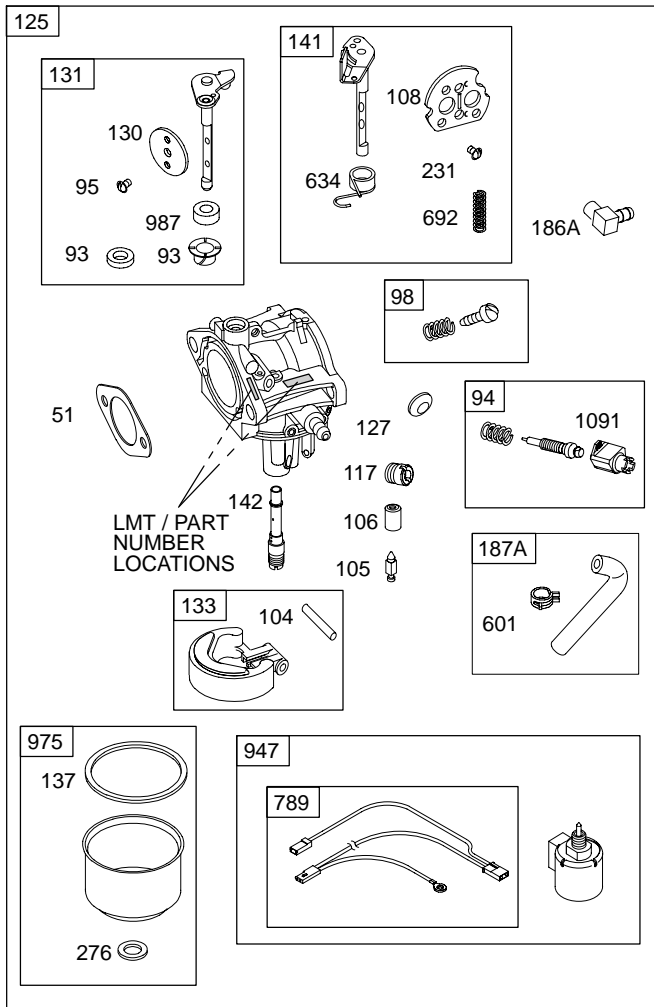

28U700

WALBRO