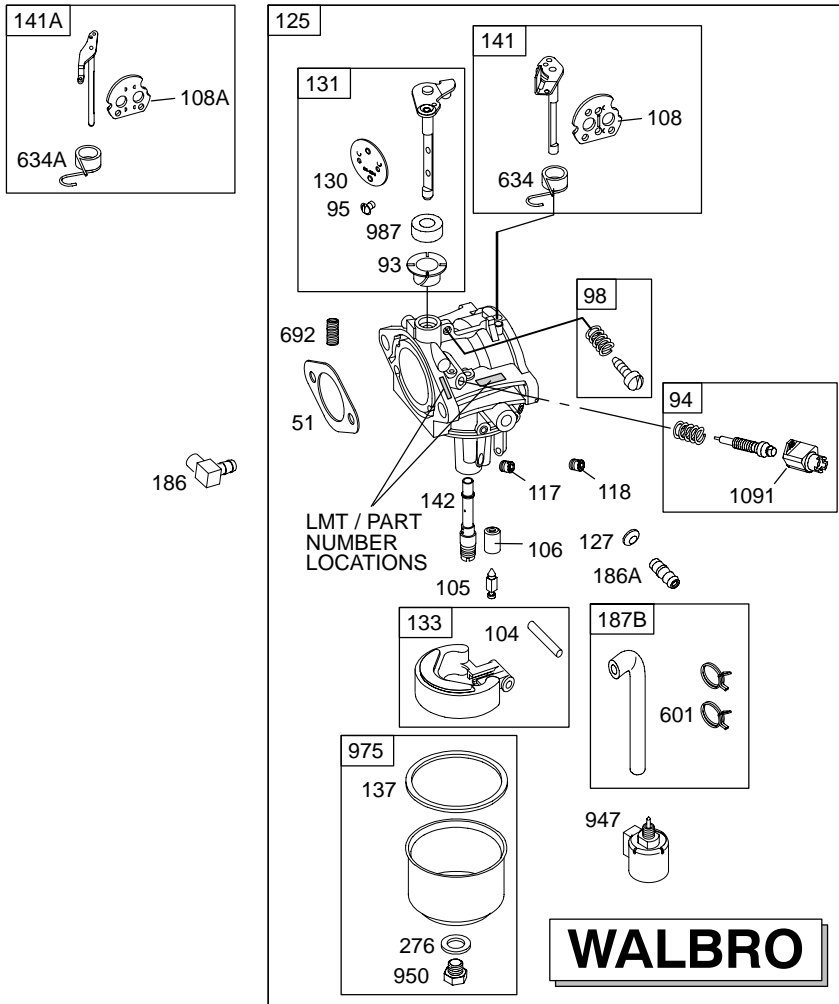

### TABLE OF CONTENTS

Air Cleaner .....	5
Alternator .....	7
Blower Housing .....	5
Camshaft .....	2
Carburetor .....	4
Controls .....	7
Engine Sump .....	2
Crankshaft .....	2
Cylinder .....	2
Cylinder Head .....	3
Electric Starter .....	7
Exhaust System .....	5
Flywheel .....	6
Fuel Supply .....	4
Gasket Set - Engine .....	2
Gasket Set - Valve .....	3
Governor Spring .....	7
Ignition .....	7
Intake Manifold .....	3
Kit - Carburetor Overhaul. ....	4
Lubrication .....	3
Piston, Rings, Connecting Rod .....	2
Rewind Starter .....	6
Valves .....	3

# 28BH00

Illustrations cover a range of engines. Parts shown without corresponding text may not be used on your specific engine.

Illustrations cover a range of engines. Parts shown without corresponding text may not be used on your specific engine.  
 5329-3 Assemblies include all parts shown in frames. 09/09/2005

# 28BH00

Illustrations cover a range of engines. Parts shown without corresponding text may not be used on your specific engine.

1036 EMISSION LABEL

*Illustrations cover a range of engines. Parts shown without corresponding text may not be used on your specific engine.*

# 28BH00

**NOTE:** All stators use a No. 1119 mounting screw. 

**NOTE:** The proper flywheel part number and/or the alternator magnet size will determine the alternator type or output. See repair instruction manual for additional information.