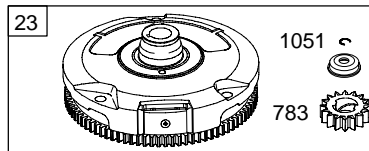

# 28BH00

Illustrations cover a range of engines. Parts shown without corresponding text may not be used on your specific engine.

Illustrations cover a range of engines. Parts shown without corresponding text may not be used on your specific engine.  
 5329-3 Assemblies include all parts shown in frames. 09/09/2005

# 28BH00

Illustrations cover a range of engines. Parts shown without corresponding text may not be used on your specific engine.

1036 EMISSION LABEL

*Illustrations cover a range of engines. Parts shown without corresponding text may not be used on your specific engine.*

# 28BH00

**NOTE:** All stators use a No. 1119 mounting screw. 

**NOTE:** The proper flywheel part number and/or the alternator magnet size will determine the alternator type or output. See repair instruction manual for additional information.