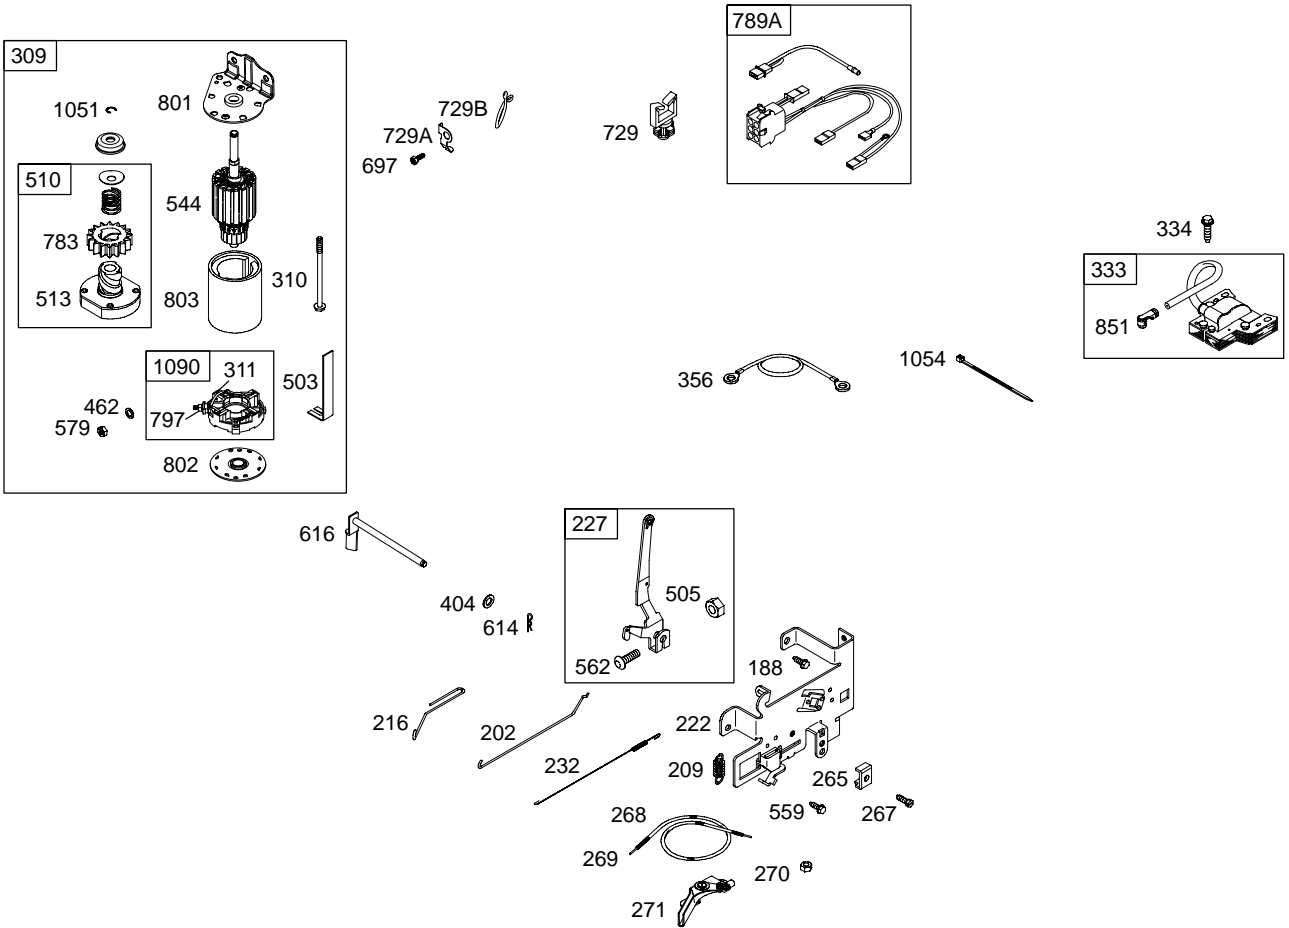

# 28BH00

Illustrations cover a range of engines. Parts shown without corresponding text may not be used on your specific engine.

1036 EMISSION LABEL

*Illustrations cover a range of engines. Parts shown without corresponding text may not be used on your specific engine.*

# 28BH00

**NOTE:** All stators use a No. 1119 mounting screw. 

**NOTE:** The proper flywheel part number and/or the alternator magnet size will determine the alternator type or output. See repair instruction manual for additional information.