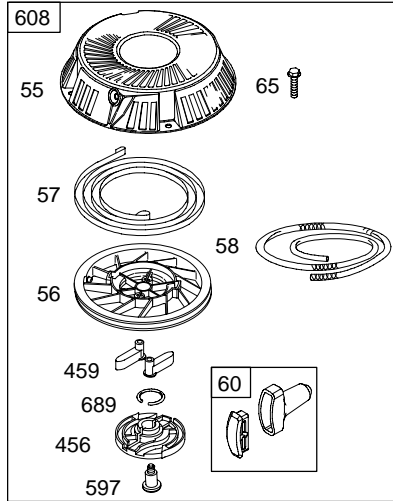

# 28BH00

Illustrations cover a range of engines. Parts shown without corresponding text may not be used on your specific engine.

Illustrations cover a range of engines. Parts shown without corresponding text may not be used on your specific engine.  
 5329-3 Assemblies include all parts shown in frames. 09/09/2005

# 28BH00

Illustrations cover a range of engines. Parts shown without corresponding text may not be used on your specific engine.

1036 EMISSION LABEL

*Illustrations cover a range of engines. Parts shown without corresponding text may not be used on your specific engine.*

# 28BH00

**NOTE:** All stators use a No. 1119 mounting screw. 

**NOTE:** The proper flywheel part number and/or the alternator magnet size will determine the alternator type or output. See repair instruction manual for additional information.