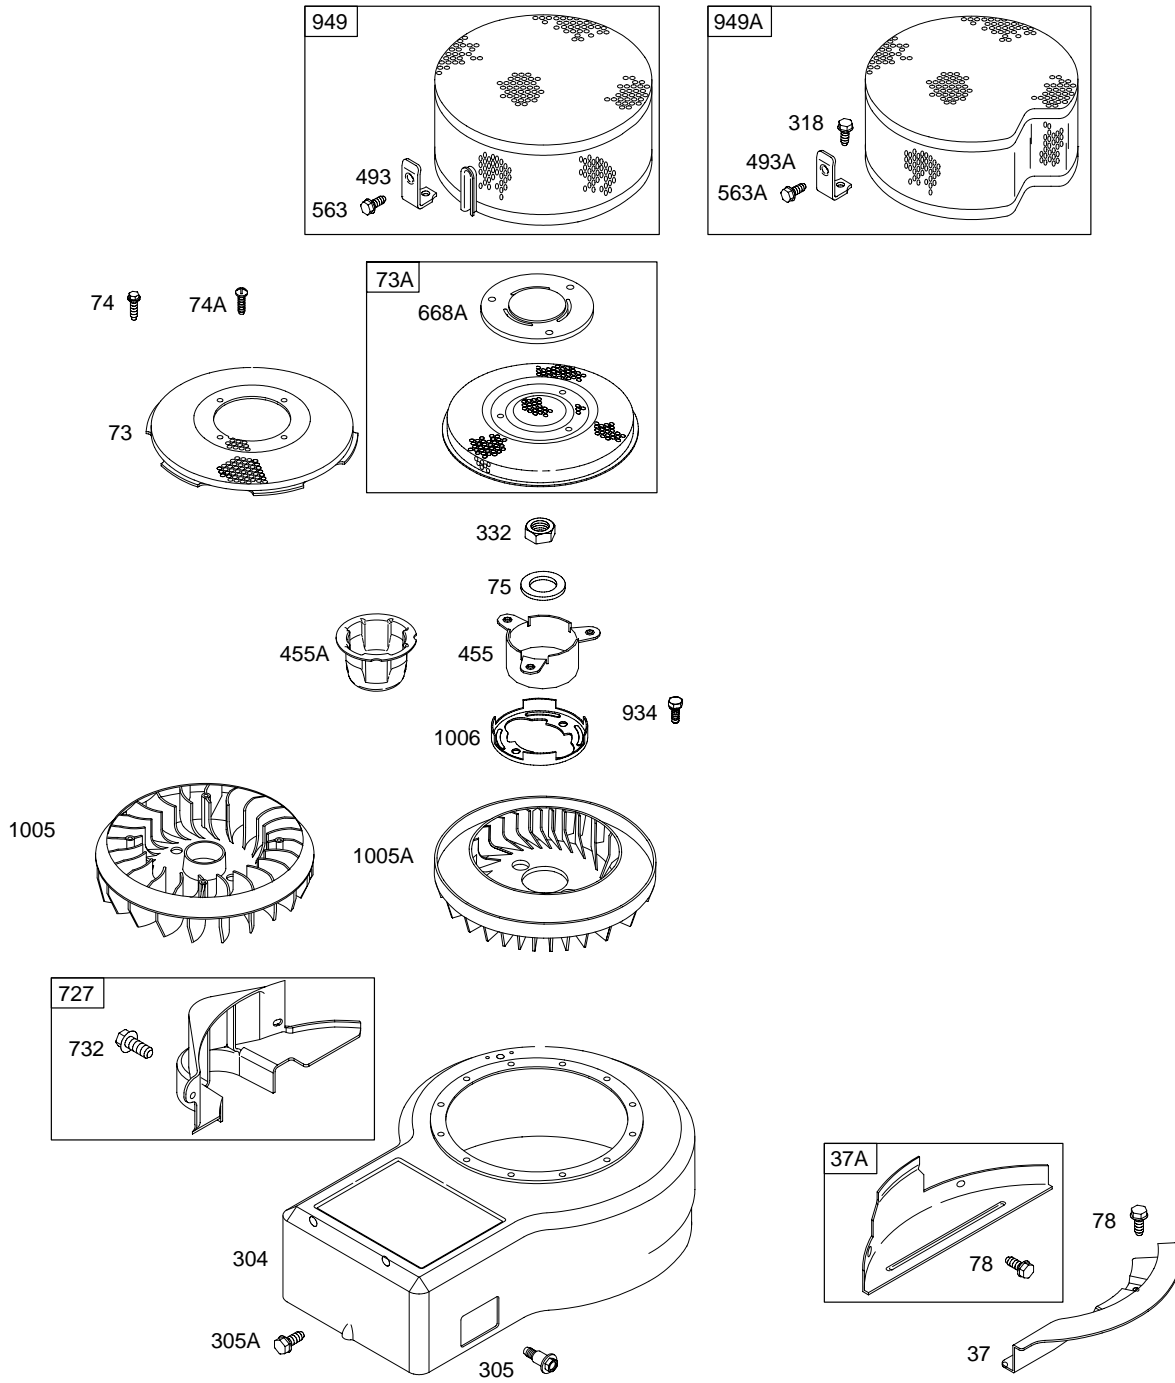

1019 LABEL KIT

1036 EMISSIONS LABEL