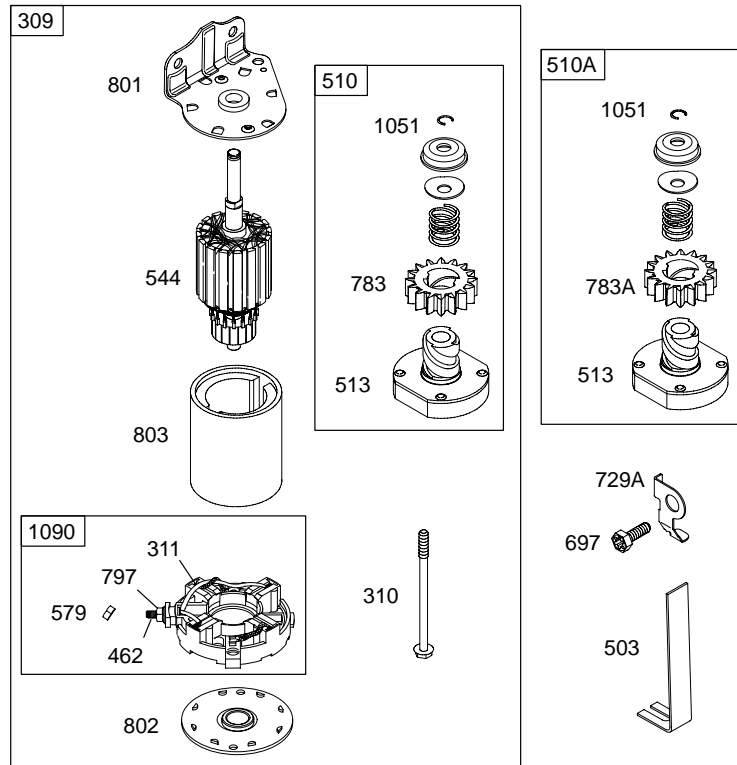

NOTE: For Replacement Starter Motor, See Reference 309.

28B700

REF. NO.	PART NO.	DESCRIPTION	REF. NO.	PART NO.	DESCRIPTION	REF. NO.	PART NO.	DESCRIPTION
1	496413	Cylinder Assembly	24	222698	Key-Flywheel	27	691299	Lock-Piston Pin (Used After Code Date 95101500).
2	399265	Kit-Bushing/Seal (Magneto Side)	25	696397	Piston Assembly (Standard) (Used After Code Date 01060600).	27A	691792	Lock-Piston Pin (Used Before Code Date 95101600).
3	★391086	Seal-Oil (Magneto Side)				28	498319	Pin-Piston (Standard) (Used After Code Date 95101500).
4	494238	Sump-Engine						
5	494240	Head-Cylinder						
7	★Ø271866	Gasket-Cylinder Head						
8	495735	Breather Assembly Note 495734 Breather Assembly Used on Type No(s). 0130, 0139, 1139, 1201.						
9	★Ø27803	Gasket-Breather						
10	691666	Screw (Breather Assembly)						
11	692253	Tube-Breather						
12	★692226	Gasket-Crankcase (.015" Thick) Note ★692406 Gasket-Crankcase (.005" Thick) ★692405 Gasket-Crankcase (.009" Thick)						
13	690904	Screw (Cylinder Head)	26	696403	Ring Set (Standard) (Used After Code Date 01060600).	29	494504	Rod-Connecting (Standard) Note 495490 Rod-Connecting (.020" Undersize)
13A	691681	Screw (Cylinder Head)				31	222299	Lock-Rod Screw
14	691109	Stud (Cylinder Head)				32	690356	Screw (Connecting Rod) (1 7/8" Long)
15	690946	Plug-Oil Drain				32A	690348	Screw (Connecting Rod) (1 5/8" Long)
16	693944	Crankshaft (Used After Code Date 95073100).				33	262246	Valve-Exhaust
16B	693653	Crankshaft (Used Before Code Date 95080100).				34	262247	Valve-Intake
20	★291675	Seal-Oil (PTO Side)				35	691605	Spring-Valve (Intake)
22	692125	Screw (Crankcase Cover/Sump)				36	691597	Spring-Valve (Exhaust)
23	693557	Flywheel (Steel Ring Gear) Note 693556 Flywheel (Steel Ring Gear) Used on Type No(s). 0123, 0146, 1123, 1125, 1140, 1146, 1166.				37	690456	Guard-Flywheel
23B	693555	Flywheel				37A	690806	Guard-Flywheel
						40	690656	Retainer-Valve (Intake)
						40A	691939	Retainer-Valve (Exhaust)
						42	494553	Keeper-Valve
						43	691968	Slinger-Governor/Oil
						45	691811	Tappet-Valve

★ Engine Gasket Set-Reference 358
● Carburetor Overhaul Kit-Reference 121

◆ Carburetor Gasket Set-Reference 977
Ø Valve Gasket Set-Reference 1095