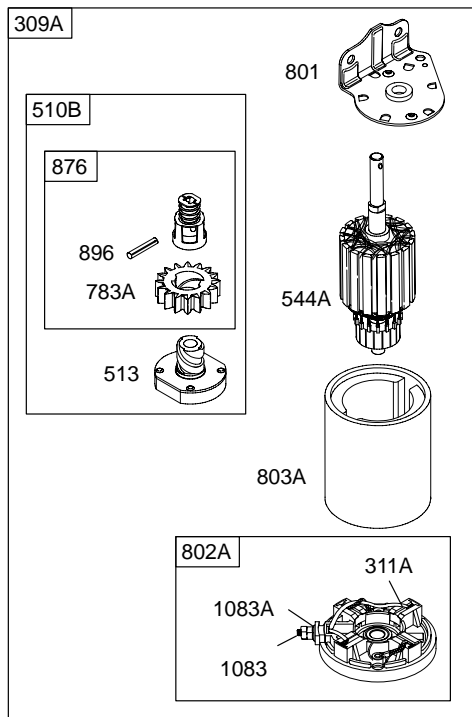

NOTE: For Replacement Starter Motor, See Reference 309.

28B700

REF. NO.	PART NO.	DESCRIPTION	REF. NO.	PART NO.	DESCRIPTION	REF. NO.	PART NO.	DESCRIPTION
1	496413	Cylinder Assembly	24	222698	Key-Flywheel	27	691299	Lock-Piston Pin (Used After Code Date 95101500).
2	399265	Kit-Bushing/Seal (Magneto Side)	25	696397	Piston Assembly (Standard) (Used After Code Date 01060600).	27A	691792	Lock-Piston Pin (Used Before Code Date 95101600).
3	★391086	Seal-Oil (Magneto Side)				28	498319	Pin-Piston (Standard) (Used After Code Date 95101500).
4	494238	Sump-Engine						
5	494240	Head-Cylinder						
7	★Ø271866	Gasket-Cylinder Head						
8	495735	Breather Assembly Note 495734 Breather Assembly Used on Type No(s). 0130, 0139, 1139, 1201.						
9	★Ø27803	Gasket-Breather						
10	691666	Screw (Breather Assembly)						
11	692253	Tube-Breather						
12	★692226	Gasket-Crankcase (.015" Thick) Note ★692406 Gasket-Crankcase (.005" Thick) ★692405 Gasket-Crankcase (.009" Thick)						
13	690904	Screw (Cylinder Head)	26	696403	Ring Set (Standard) (Used After Code Date 01060600).	29	494504	Rod-Connecting (Standard) Note 495490 Rod-Connecting (.020" Undersize)
13A	691681	Screw (Cylinder Head)				31	222299	Lock-Rod Screw
14	691109	Stud (Cylinder Head)				32	690356	Screw (Connecting Rod) (1 7/8" Long)
15	690946	Plug-Oil Drain				32A	690348	Screw (Connecting Rod) (1 5/8" Long)
16	693944	Crankshaft (Used After Code Date 95073100).				33	262246	Valve-Exhaust
16B	693653	Crankshaft (Used Before Code Date 95080100).				34	262247	Valve-Intake
20	★291675	Seal-Oil (PTO Side)				35	691605	Spring-Valve (Intake)
22	692125	Screw (Crankcase Cover/Sump)				36	691597	Spring-Valve (Exhaust)
23	693557	Flywheel (Steel Ring Gear) Note 693556 Flywheel (Steel Ring Gear) Used on Type No(s). 0123, 0146, 1123, 1125, 1140, 1146, 1166.				37	690456	Guard-Flywheel
23B	693555	Flywheel				37A	690806	Guard-Flywheel
						40	690656	Retainer-Valve (Intake)
						40A	691939	Retainer-Valve (Exhaust)
						42	494553	Keeper-Valve
						43	691968	Slinger-Governor/Oil
						45	691811	Tappet-Valve

★ Engine Gasket Set-Reference 358
● Carburetor Overhaul Kit-Reference 121

◆ Carburetor Gasket Set-Reference 977
Ø Valve Gasket Set-Reference 1095