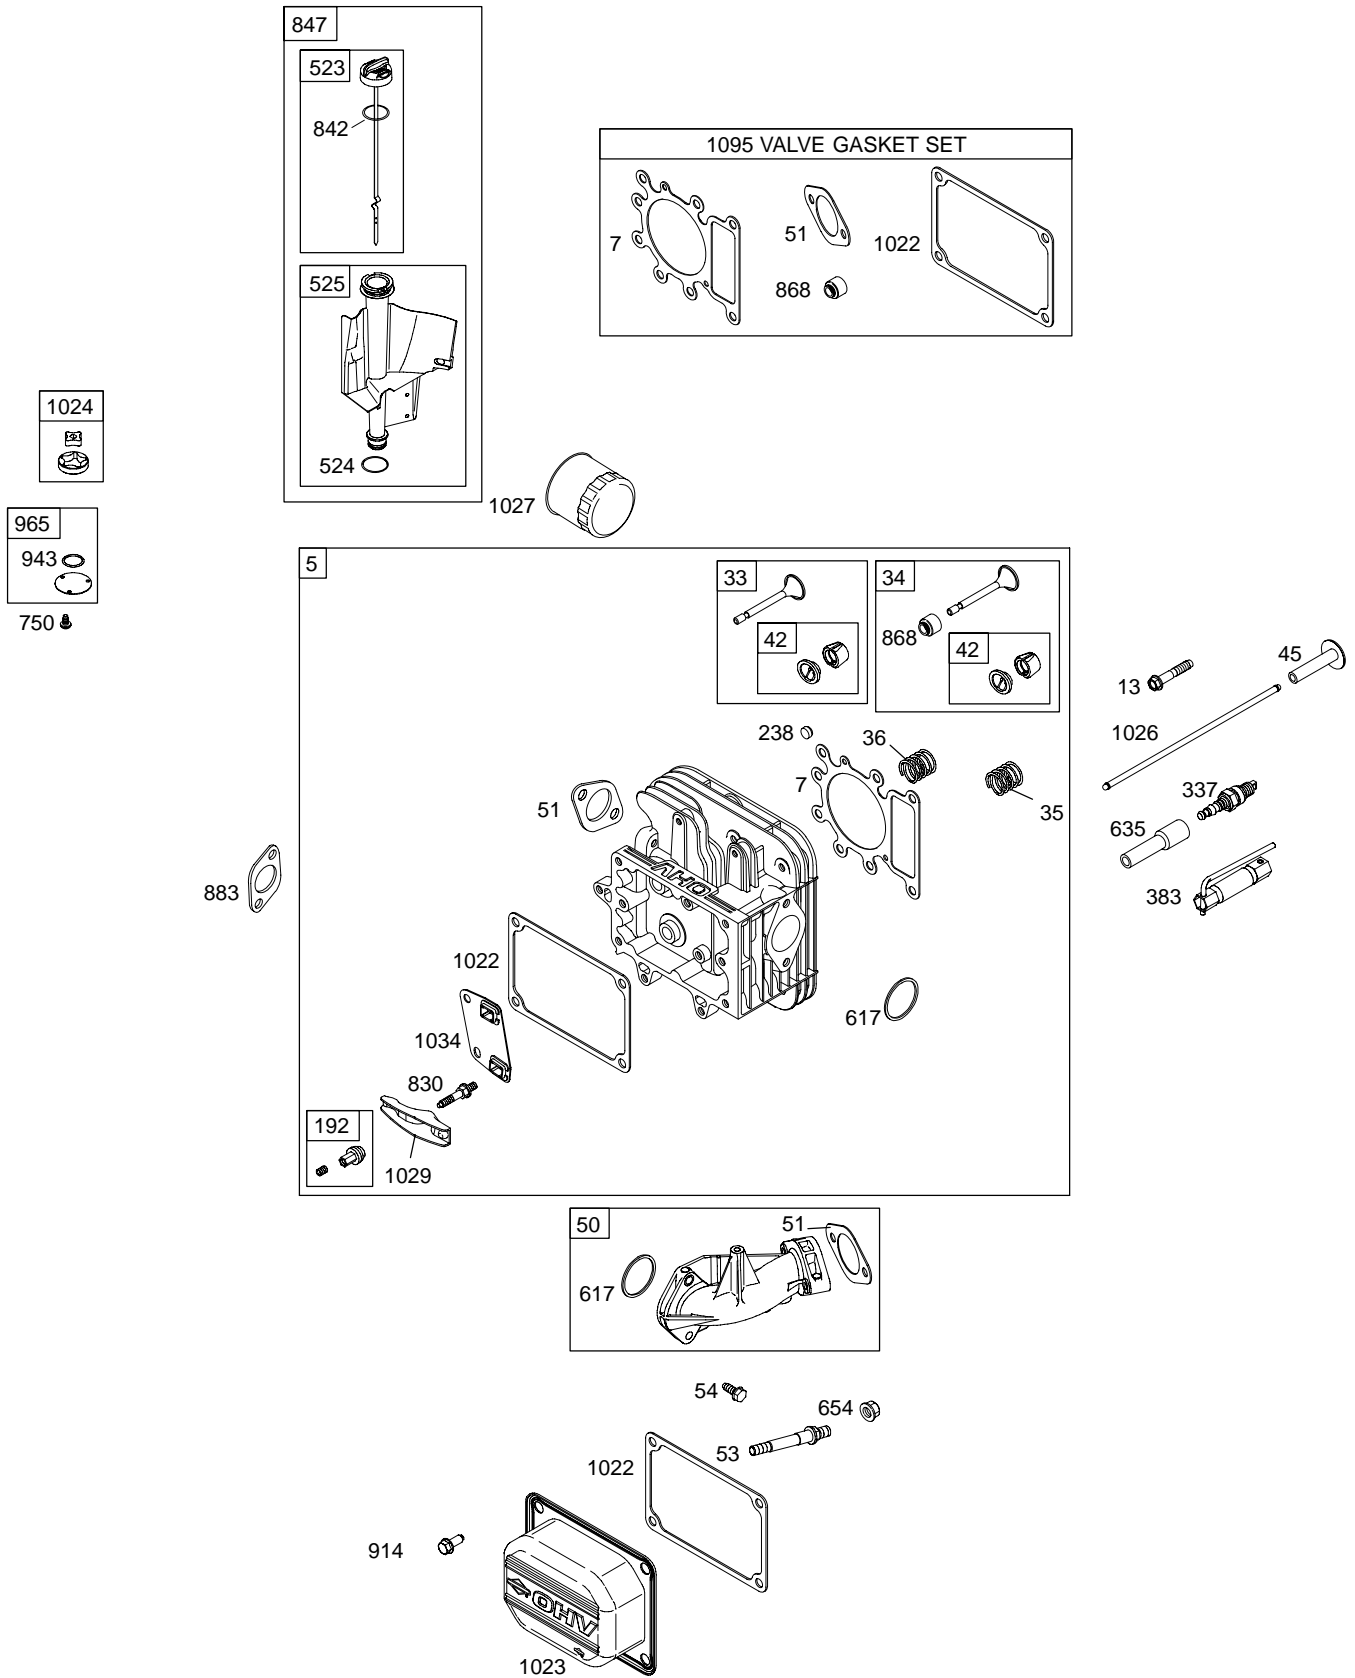

28AH00

Illustrated Parts List Model Series 28AH00

TYPE NUMBERS
0112, 0113.

TABLE OF CONTENTS

Air Cleaner	5
Alternator	7
Blower Housing	5
Camshaft	2
Carburetor	4
Controls	7
Engine Sump	2
Crankshaft	2
Cylinder	2
Cylinder Head	3
Electric Starter	7
Exhaust System	5
Flywheel	6
Fuel Supply	4
Gasket Set - Engine	2
Gasket Set - Valve	3
Governor Spring	7
Ignition	7
Intake Manifold	3
Kit - Carburetor Overhaul.	4
Lubrication	3
Piston, Rings, Connecting Rod	2
Rewind Starter	6
Valves	3

28AH00

Illustrations cover a range of engines. Parts shown without corresponding text may not be used on your specific engine.
 5328-2 Assemblies include all parts shown in frames. 09/09/2005

Illustrations cover a range of engines. Parts shown without corresponding text may not be used on your specific engine.
 5328-3 Assemblies include all parts shown in frames. 09/09/2005