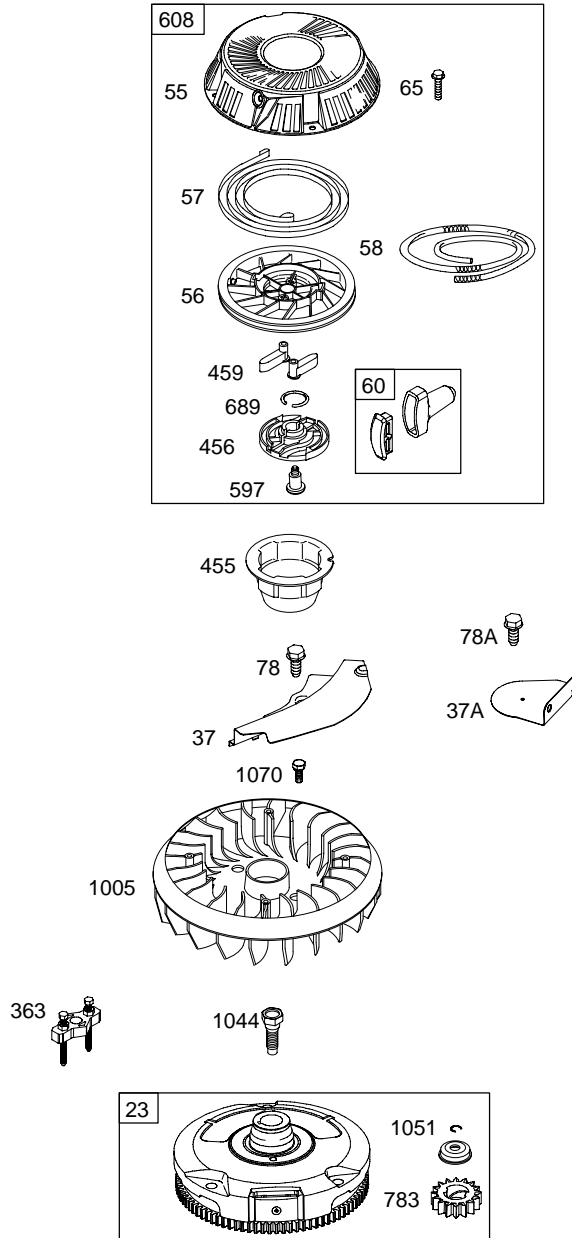

28AH00

Illustrations cover a range of engines. Parts shown without corresponding text may not be used on your specific engine.
5328-6 Assemblies include all parts shown in frames. 09/09/2005