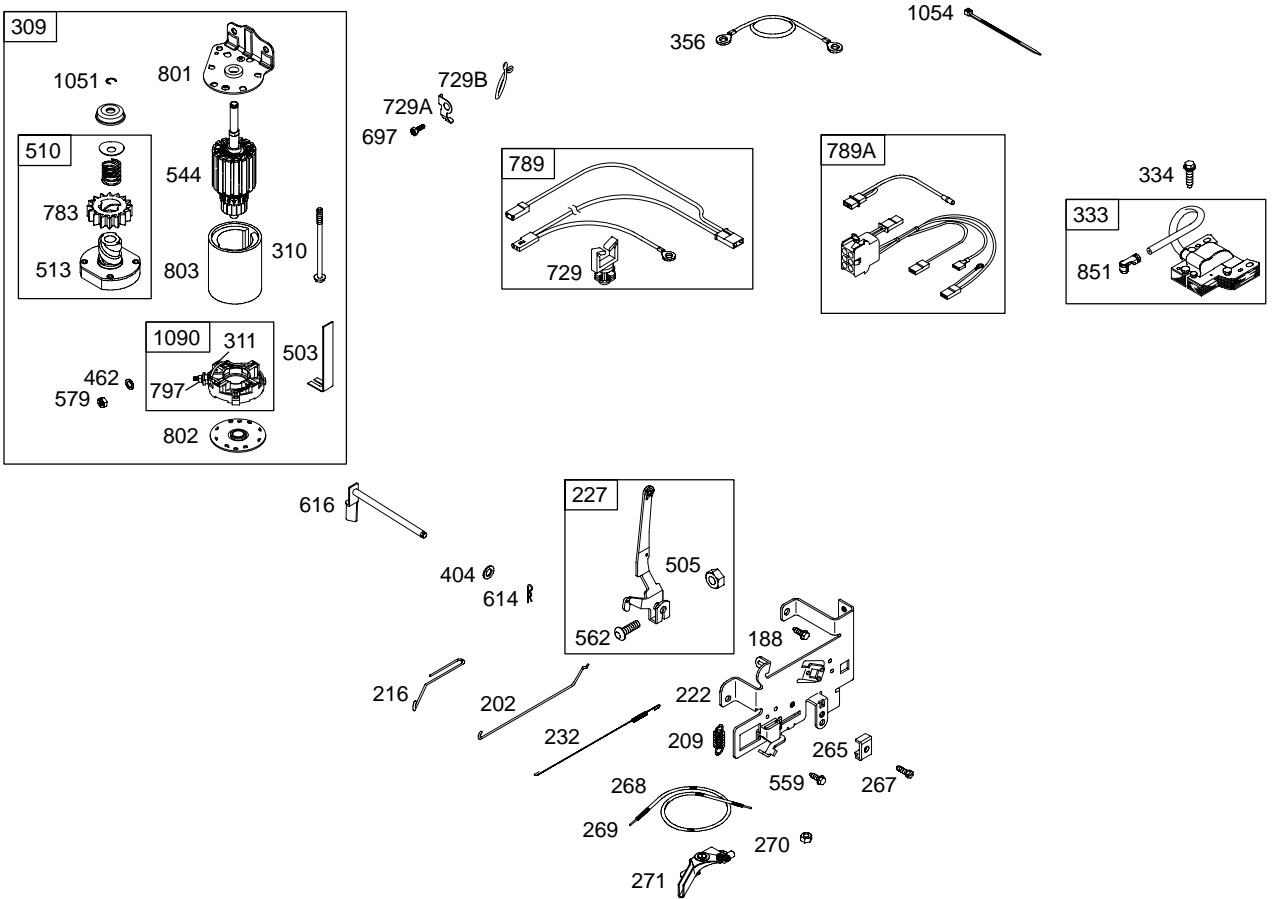

28AH00

Illustrated Parts List Model Series 28AH00

TYPE NUMBERS
0112, 0113.

TABLE OF CONTENTS

Air Cleaner	5
Alternator	7
Blower Housing	5
Camshaft	2
Carburetor	4
Controls	7
Engine Sump	2
Crankshaft	2
Cylinder	2
Cylinder Head	3
Electric Starter	7
Exhaust System	5
Flywheel	6
Fuel Supply	4
Gasket Set - Engine	2
Gasket Set - Valve	3
Governor Spring	7
Ignition	7
Intake Manifold	3
Kit - Carburetor Overhaul.	4
Lubrication	3
Piston, Rings, Connecting Rod	2
Rewind Starter	6
Valves	3

Illustrations cover a range of engines. Parts shown without corresponding text may not be used on your specific engine.
 5328-5 Assemblies include all parts shown in frames. 09/09/2005

28AH00

Illustrations cover a range of engines. Parts shown without corresponding text may not be used on your specific engine.
5328-6 Assemblies include all parts shown in frames. 09/09/2005

NOTE: All stators use a No. 1119 mounting screw. 

NOTE: The proper flywheel part number and/or the alternator magnet size will determine the alternator type or output. See repair instruction manual for additional information.