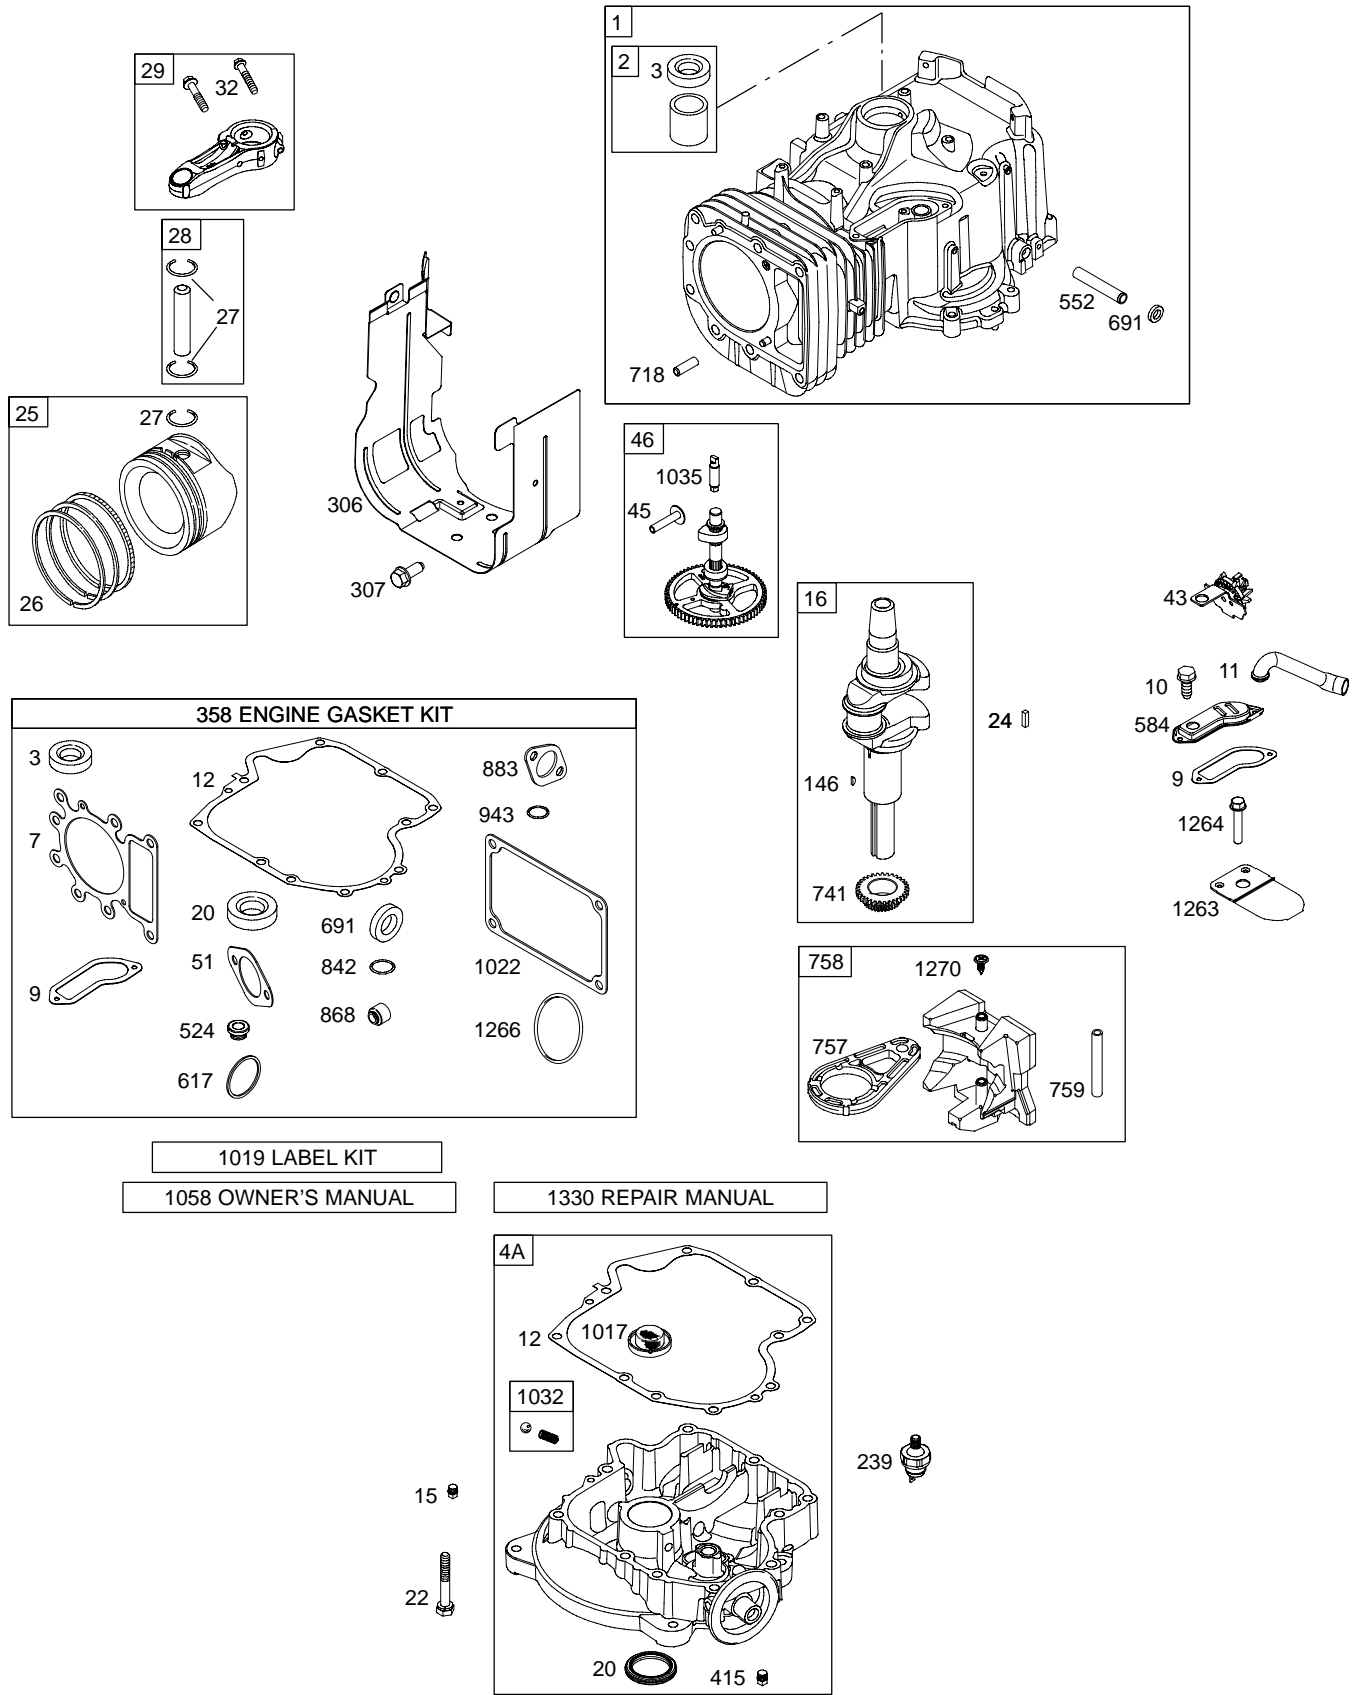

28AH00

Illustrations cover a range of engines. Parts shown without corresponding text may not be used on your specific engine.
5328-2 Assemblies include all parts shown in frames. 09/09/2005