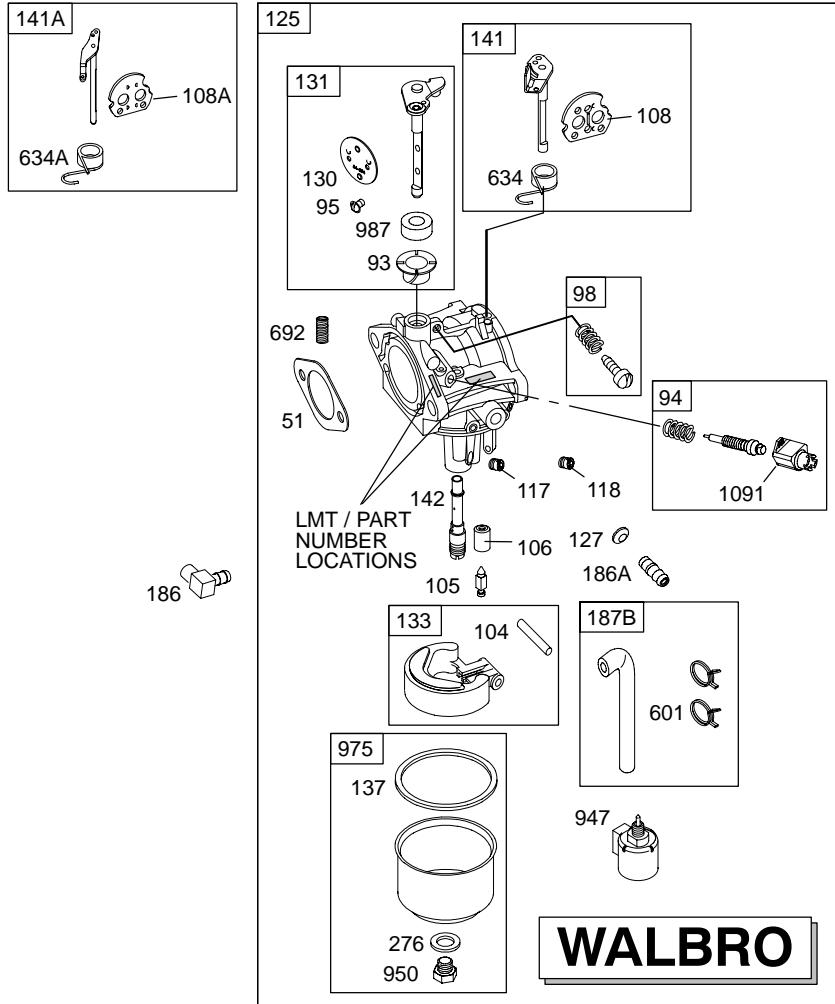

28AH00

Illustrated Parts List Model Series 28AH00

TYPE NUMBERS
0112, 0113.

TABLE OF CONTENTS

Air Cleaner	5
Alternator	7
Blower Housing	5
Camshaft	2
Carburetor	4
Controls	7
Engine Sump	2
Crankshaft	2
Cylinder	2
Cylinder Head	3
Electric Starter	7
Exhaust System	5
Flywheel	6
Fuel Supply	4
Gasket Set - Engine	2
Gasket Set - Valve	3
Governor Spring	7
Ignition	7
Intake Manifold	3
Kit - Carburetor Overhaul.	4
Lubrication	3
Piston, Rings, Connecting Rod	2
Rewind Starter	6
Valves	3

28AH00

Illustrations cover a range of engines. Parts shown without corresponding text may not be used on your specific engine.
 5328-2 Assemblies include all parts shown in frames. 09/09/2005

Illustrations cover a range of engines. Parts shown without corresponding text may not be used on your specific engine.
 5328-3 Assemblies include all parts shown in frames. 09/09/2005

28AH00

Illustrations cover a range of engines. Parts shown without corresponding text may not be used on your specific engine.
 5328-4 Assemblies include all parts shown in frames. 09/09/2005

1036 EMISSION LABEL