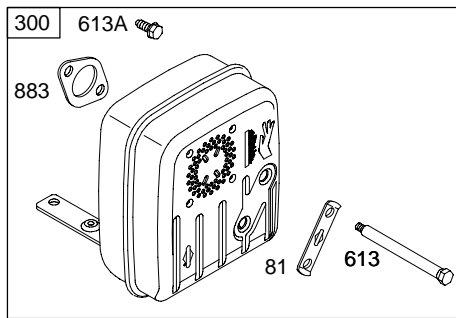

28AH00

Illustrated Parts List Model Series 28AH00

TYPE NUMBERS
0112, 0113.

TABLE OF CONTENTS

Air Cleaner	5
Alternator	7
Blower Housing	5
Camshaft	2
Carburetor	4
Controls	7
Engine Sump	2
Crankshaft	2
Cylinder	2
Cylinder Head	3
Electric Starter	7
Exhaust System	5
Flywheel	6
Fuel Supply	4
Gasket Set - Engine	2
Gasket Set - Valve	3
Governor Spring	7
Ignition	7
Intake Manifold	3
Kit - Carburetor Overhaul.	4
Lubrication	3
Piston, Rings, Connecting Rod	2
Rewind Starter	6
Valves	3

28AH00

Illustrations cover a range of engines. Parts shown without corresponding text may not be used on your specific engine.
 5328-2 Assemblies include all parts shown in frames. 09/09/2005

Illustrations cover a range of engines. Parts shown without corresponding text may not be used on your specific engine.
 5328-3 Assemblies include all parts shown in frames. 09/09/2005

28AH00

Illustrations cover a range of engines. Parts shown without corresponding text may not be used on your specific engine.
 5328-4 Assemblies include all parts shown in frames. 09/09/2005

1036 EMISSION LABEL