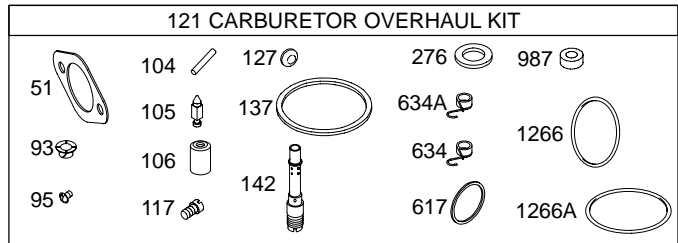

28AH00

Illustrated Parts List Model Series 28AH00

TYPE NUMBERS
0112, 0113.

TABLE OF CONTENTS

Air Cleaner	5
Alternator	7
Blower Housing	5
Camshaft	2
Carburetor	4
Controls	7
Engine Sump	2
Crankshaft	2
Cylinder	2
Cylinder Head	3
Electric Starter	7
Exhaust System	5
Flywheel	6
Fuel Supply	4
Gasket Set - Engine	2
Gasket Set - Valve	3
Governor Spring	7
Ignition	7
Intake Manifold	3
Kit - Carburetor Overhaul.	4
Lubrication	3
Piston, Rings, Connecting Rod	2
Rewind Starter	6
Valves	3

28AH00

Illustrations cover a range of engines. Parts shown without corresponding text may not be used on your specific engine.
 5328-2 Assemblies include all parts shown in frames. 09/09/2005

Illustrations cover a range of engines. Parts shown without corresponding text may not be used on your specific engine.
 5328-3 Assemblies include all parts shown in frames. 09/09/2005

28AH00

Illustrations cover a range of engines. Parts shown without corresponding text may not be used on your specific engine.
 5328-4 Assemblies include all parts shown in frames. 09/09/2005

1036 EMISSION LABEL