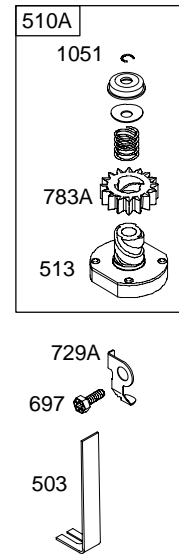

NOTE: For Replacement Starter Motor, See Reference 309.

289700

REF. NO.	PART NO.	DESCRIPTION	REF. NO.	PART NO.	DESCRIPTION	REF. NO.	PART NO.	DESCRIPTION
1	496413	Cylinder Assembly	24	222698	Key-Flywheel			———— Note ————
2	399265	Kit-Bushing/Seal (Magneto Side)	25	696397	Piston Assembly (Standard) (Used After Code Date 01060600).			499996 Ring Set (Standard) (Used Before Code Date 01060700).
3	*391086	Seal-Oil (Magneto Side)			696399 Piston Assembly (.020" Oversize) (Used After Code Date 01060600).			392331 Ring Set (Standard Chrome) (Used Before Code Date 01060700).
4	494238	Sump-Engine			696400 Piston Assembly (.030" Oversize) (Used After Code Date 01060600).			498998 Ring Set (.020" Oversize) (Used Before Code Date 01060700).
5	494240	Head-Cylinder				27	691299	Lock-Piston Pin (Used After Code Date 95101500).
6	691261	Washer (Cylinder Head)						———— Note ————
7	*Ø271866	Gasket-Cylinder Head						691792 Lock-Piston Pin (Used Before Code Date 95101600).
8	495735	Breather Assembly						
9	*Ø27803	Gasket-Breather						
10	691666	Screw (Breather Assembly)						
11	692253	Tube-Breather						
11A	691328	Tube-Breather						
12	*692226	Gasket-Crankcase (.015" Thick, Standard) ———— Note ———— *692406 Gasket-Crankcase (.005" Thick) *692405 Gasket-Crankcase (.009" Thick)						
13	690904	Screw (Cylinder Head)	26	696403	Ring Set (Standard) (Used After Code Date 01060600).			299691 Pin-Piston (Standard) (Used Before Code Date 95101600).
14	691109	Stud (Cylinder Head)						498319 Pin-Piston (Standard) (Used After Code Date 95101500).
15	690946	Plug-Oil Drain						———— Note ————
15A	691680	Plug-Oil Drain Used on Type No(s). 0154, 0654.						299691 Pin-Piston (Standard) (Used Before Code Date 95101600).
16	693944	Crankshaft (Used After Code Date 95073100).						498320 Pin-Piston (.005" Oversize) (Used After Code Date 95101500).
16B	693653	Crankshaft (Used Before Code Date 95080100).						391286 Pin-Piston (.005" Oversize) (Used Before Code Date 95101600).
20	*291675	Seal-Oil (PTO Side)				29	494504	Rod-Connecting (Standard) ———— Note ————
22	692125	Screw (Crankcase Cover/Sump)						495490 Rod-Connecting (.020" Undersize)
23	693557	Flywheel (Steel Ring Gear) ———— Note ———— 693556 Flywheel (Steel Ring Gear) Used on Type No(s). 0150, 1119, 1150, 1200.				31	222299	Lock-Rod Screw
23B	693555	Flywheel Used on Type No(s). 1151.				32	690348	Screw (Connecting Rod) (1 5/8" Long)
						32A	690356	Screw (Connecting Rod) (1 7/8" Long)

* Engine Gasket Set-Reference 358
● Carburetor Overhaul Kit-Reference 121

◆ Carburetor Gasket Set-Reference 977
Ø Valve Gasket Set-Reference 1095