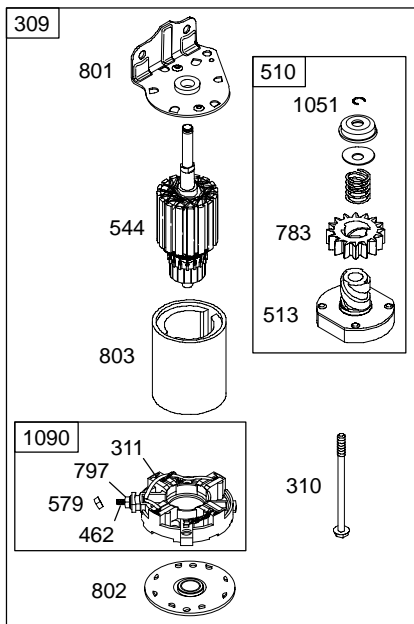

NOTE: For Replacement Starter Motor, See Reference 309.

289700

REF. NO.	PART NO.	DESCRIPTION	REF. NO.	PART NO.	DESCRIPTION	REF. NO.	PART NO.	DESCRIPTION
1	496413	Cylinder Assembly	24	222698	Key-Flywheel			———— Note ————
2	399265	Kit-Bushing/Seal (Magneto Side)	25	696397	Piston Assembly (Standard) (Used After Code Date 01060600).			499996 Ring Set (Standard) (Used Before Code Date 01060700).
3	*391086	Seal-Oil (Magneto Side)			696399 Piston Assembly (.020" Oversize) (Used After Code Date 01060600).			392331 Ring Set (Standard Chrome) (Used Before Code Date 01060700).
4	494238	Sump-Engine			696400 Piston Assembly (.030" Oversize) (Used After Code Date 01060600).			498998 Ring Set (.020" Oversize) (Used Before Code Date 01060700).
5	494240	Head-Cylinder				27	691299	Lock-Piston Pin (Used After Code Date 95101500).
6	691261	Washer (Cylinder Head)						———— Note ————
7	*Ø271866	Gasket-Cylinder Head						691792 Lock-Piston Pin (Used Before Code Date 95101600).
8	495735	Breather Assembly						
9	*Ø27803	Gasket-Breather						
10	691666	Screw (Breather Assembly)						
11	692253	Tube-Breather						
11A	691328	Tube-Breather						
12	*692226	Gasket-Crankcase (.015" Thick, Standard) ———— Note ———— *692406 Gasket-Crankcase (.005" Thick) *692405 Gasket-Crankcase (.009" Thick)						
13	690904	Screw (Cylinder Head)	26	696403	Ring Set (Standard) (Used After Code Date 01060600).			299691 Pin-Piston (Standard) (Used Before Code Date 95101600).
14	691109	Stud (Cylinder Head)						498319 Pin-Piston (Standard) (Used After Code Date 95101500).
15	690946	Plug-Oil Drain						———— Note ————
15A	691680	Plug-Oil Drain Used on Type No(s). 0154, 0654.						299691 Pin-Piston (Standard) (Used Before Code Date 95101600).
16	693944	Crankshaft (Used After Code Date 95073100).						498320 Pin-Piston (.005" Oversize) (Used After Code Date 95101500).
16B	693653	Crankshaft (Used Before Code Date 95080100).						391286 Pin-Piston (.005" Oversize) (Used Before Code Date 95101600).
20	*291675	Seal-Oil (PTO Side)				29	494504	Rod-Connecting (Standard) ———— Note ————
22	692125	Screw (Crankcase Cover/Sump)						495490 Rod-Connecting (.020" Undersize)
23	693557	Flywheel (Steel Ring Gear) ———— Note ———— 693556 Flywheel (Steel Ring Gear) Used on Type No(s). 0150, 1119, 1150, 1200.				31	222299	Lock-Rod Screw
23B	693555	Flywheel Used on Type No(s). 1151.				32	690348	Screw (Connecting Rod) (1 5/8" Long)
						32A	690356	Screw (Connecting Rod) (1 7/8" Long)

* Engine Gasket Set-Reference 358
● Carburetor Overhaul Kit-Reference 121

◆ Carburetor Gasket Set-Reference 977
Ø Valve Gasket Set-Reference 1095