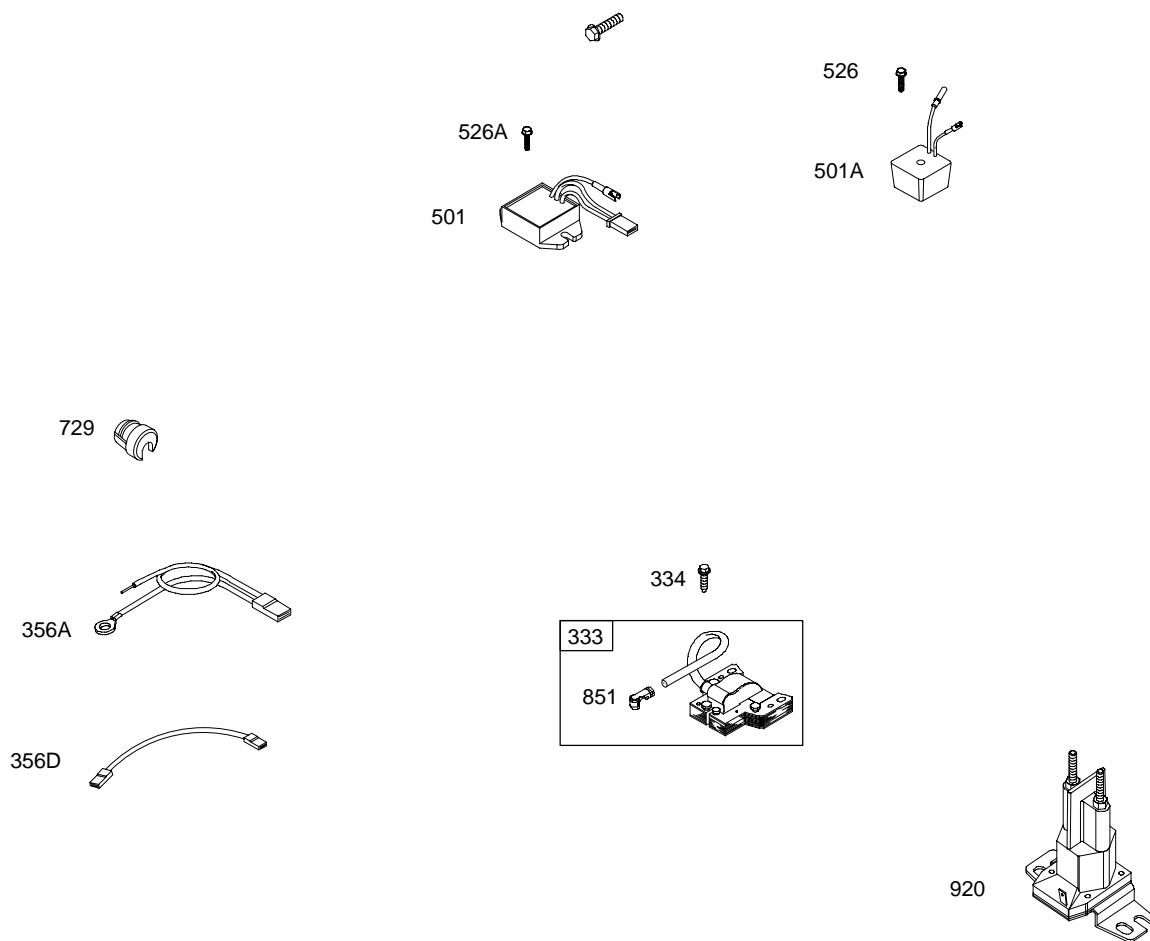

289700

DC ONLY	DUAL CIRCUIT	TRI CIRCUIT	10/16 AMP
474 877A	474A 877	474B 877B	474C 877C
1059 	1059 	1059 	1059
578 	878 	878A 	578

NOTE: All Stators use Reference 1119 Mounting Screw.