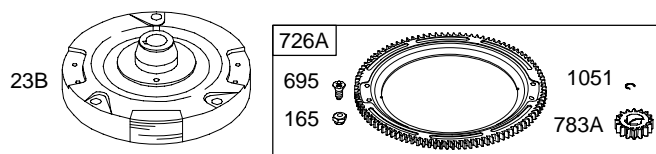

# 289700

DC ONLY	DUAL CIRCUIT	TRI CIRCUIT	10/16 AMP
474  877A	474A  877	474B  877B	474C  877C
1059 	1059 	1059 	1059 
578 	878 	878A 	578 

**NOTE:** All Stators use Reference 1119 Mounting Screw.

**NOTE:** For Replacement Starter Motor, See Reference 309.