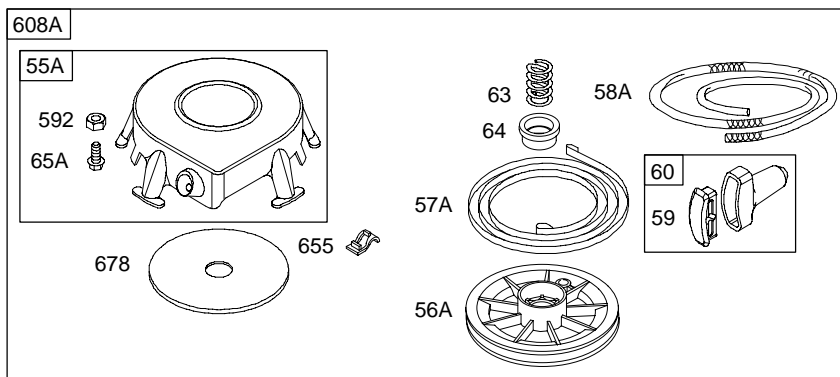

# 289700

DC ONLY	DUAL CIRCUIT	TRI CIRCUIT	10/16 AMP
474  877A	474A  877	474B  877B	474C  877C
1059 	1059 	1059 	1059 
578 	878 	878A 	578 

**NOTE:** All Stators use Reference 1119 Mounting Screw.

**NOTE:** For Replacement Starter Motor, See Reference 309.