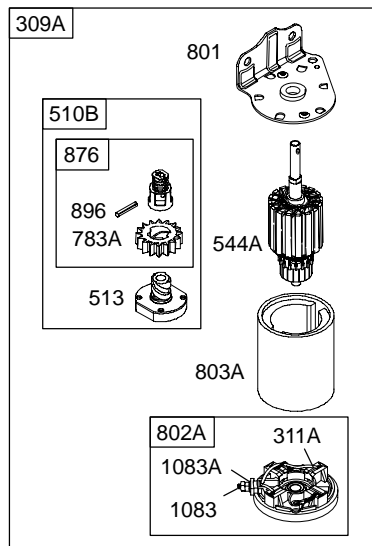

NOTE: For Replacement Starter Motor, See Reference 309.

289700

REF. NO.	PART NO.	DESCRIPTION	REF. NO.	PART NO.	DESCRIPTION	REF. NO.	PART NO.	DESCRIPTION
1	496413	Cylinder Assembly	24	222698	Key-Flywheel			———— Note ————
2	399265	Kit-Bushing/Seal (Magneto Side)	25	696397	Piston Assembly (Standard) (Used After Code Date 01060600).			499996 Ring Set (Standard) (Used Before Code Date 01060700).
3	*391086	Seal-Oil (Magneto Side)			696399 Piston Assembly (.020" Oversize) (Used After Code Date 01060600).			392331 Ring Set (Standard Chrome) (Used Before Code Date 01060700).
4	494238	Sump-Engine			696400 Piston Assembly (.030" Oversize) (Used After Code Date 01060600).			498998 Ring Set (.020" Oversize) (Used Before Code Date 01060700).
5	494240	Head-Cylinder				27	691299	Lock-Piston Pin (Used After Code Date 95101500).
6	691261	Washer (Cylinder Head)						———— Note ————
7	*Ø271866	Gasket-Cylinder Head						691792 Lock-Piston Pin (Used Before Code Date 95101600).
8	495735	Breather Assembly						
9	*Ø27803	Gasket-Breather						
10	691666	Screw (Breather Assembly)						
11	692253	Tube-Breather						
11A	691328	Tube-Breather						
12	*692226	Gasket-Crankcase (.015" Thick, Standard) ———— Note ———— *692406 Gasket-Crankcase (.005" Thick) *692405 Gasket-Crankcase (.009" Thick)						
13	690904	Screw (Cylinder Head)	26	696403	Ring Set (Standard) (Used After Code Date 01060600).			299691 Pin-Piston (Standard) (Used Before Code Date 95101600).
14	691109	Stud (Cylinder Head)						498319 Pin-Piston (Standard) (Used After Code Date 95101500).
15	690946	Plug-Oil Drain						———— Note ————
15A	691680	Plug-Oil Drain Used on Type No(s). 0154, 0654.						299691 Pin-Piston (Standard) (Used Before Code Date 95101600).
16	693944	Crankshaft (Used After Code Date 95073100).						498320 Pin-Piston (.005" Oversize) (Used After Code Date 95101500).
16B	693653	Crankshaft (Used Before Code Date 95080100).						391286 Pin-Piston (.005" Oversize) (Used Before Code Date 95101600).
20	*291675	Seal-Oil (PTO Side)				29	494504	Rod-Connecting (Standard) ———— Note ————
22	692125	Screw (Crankcase Cover/Sump)						495490 Rod-Connecting (.020" Undersize)
23	693557	Flywheel (Steel Ring Gear) ———— Note ———— 693556 Flywheel (Steel Ring Gear) Used on Type No(s). 0150, 1119, 1150, 1200.				31	222299	Lock-Rod Screw
23B	693555	Flywheel Used on Type No(s). 1151.				32	690348	Screw (Connecting Rod) (1 5/8" Long)
						32A	690356	Screw (Connecting Rod) (1 7/8" Long)

* Engine Gasket Set-Reference 358
● Carburetor Overhaul Kit-Reference 121

◆ Carburetor Gasket Set-Reference 977
Ø Valve Gasket Set-Reference 1095