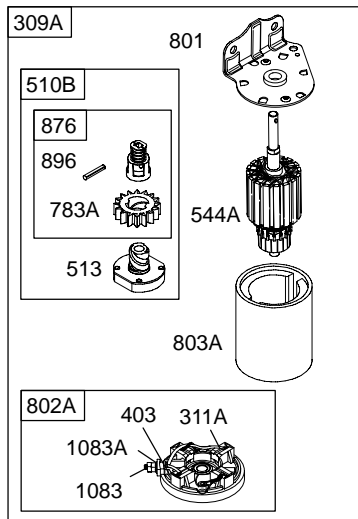

286700

DC ONLY	DUAL CIRCUIT	TRI CIRCUIT	10/16 AMP
474  877A  1059	474A  877  1059	474B  877B  1059	474C  877C  1059
578 	878 	878A 	578 

NOTE: ALL OLD STYLE STATORS USE REFERENCE NUMBER 119 MOUNTING SCREW