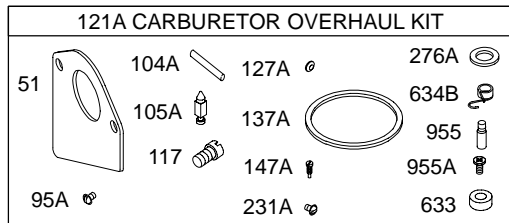

NIKKI

WALBRO

WALBRO

NIKKI