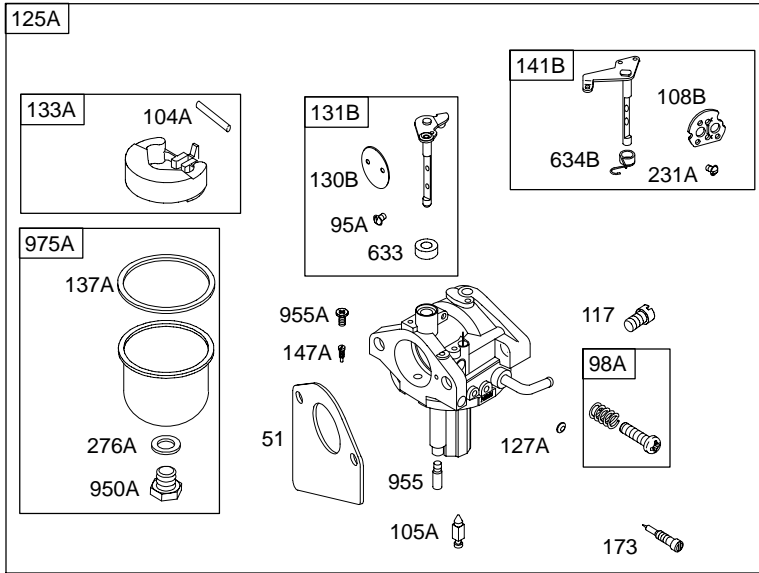

NIKKI

WALBRO

WALBRO

NIKKI