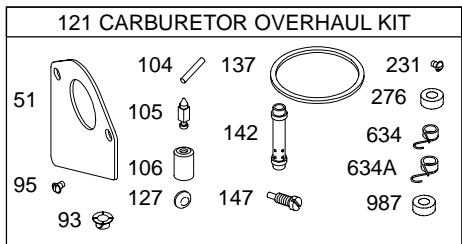

NIKKI

WALBRO

WALBRO

NIKKI