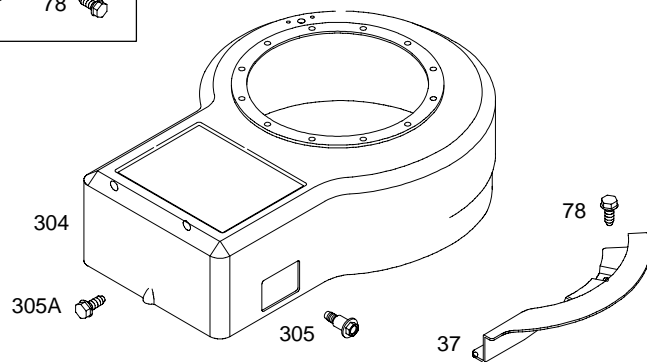

286700

DC ONLY	DUAL CIRCUIT	TRI CIRCUIT	10/16 AMP
474  877A  1059	474A  877  1059	474B  877B  1059	474C  877C  1059
578 	878 	878A 	578 

NOTE: ALL OLD STYLE STATORS USE REFERENCE NUMBER 119 MOUNTING SCREW