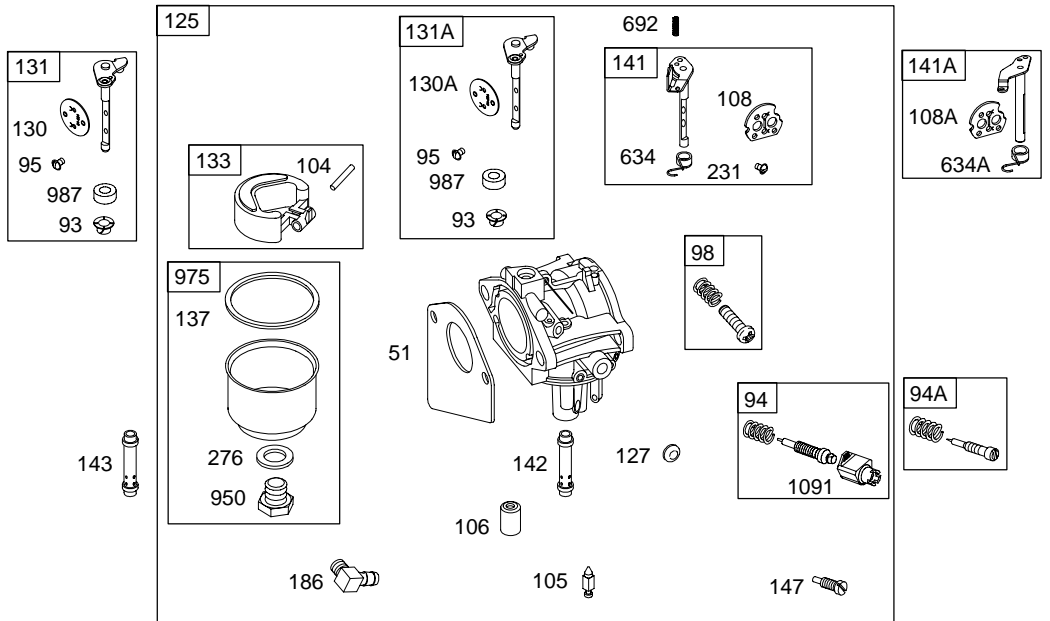

NIKKI

WALBRO

WALBRO

NIKKI