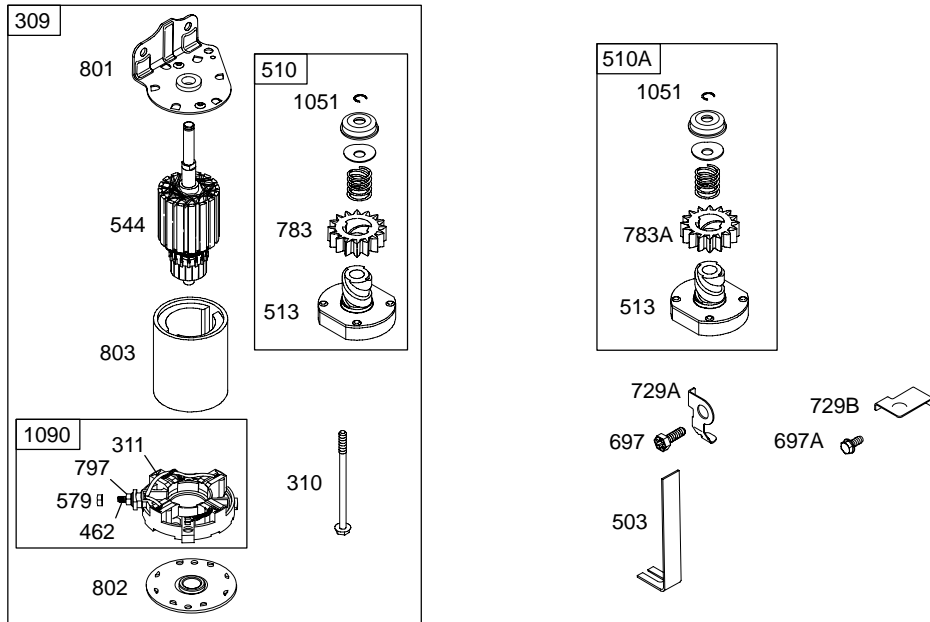

286700

DC ONLY	DUAL CIRCUIT	TRI CIRCUIT	10/16 AMP
474  877A  1059	474A  877  1059	474B  877B  1059	474C  877C  1059
578 	878 	878A 	578 

NOTE: ALL OLD STYLE STATORS USE REFERENCE NUMBER 119 MOUNTING SCREW