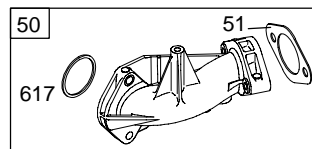

Illustrations cover a range of engines. Parts shown without corresponding text may not be used on your specific engine.