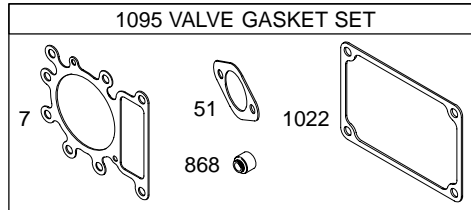

Illustrations cover a range of engines. Parts shown without corresponding text may not be used on your specific engine.