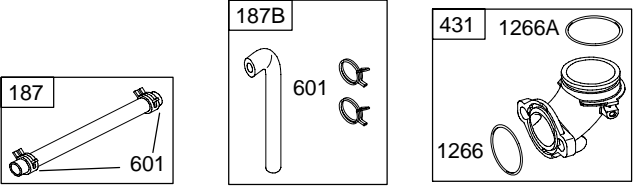

283H00

Illustrated Parts List

Model Series

283H00

TYPE NUMBERS
0105, 0197, 0399, 0400

TABLE OF CONTENTS

Air Cleaner	5
Alternator	7
Blower Housing	5
Camshaft	2
Carburetor	4
Controls	7
Crankshaft	2
Cylinder	2
Cylinder Head	3
Engine Sump	2
Electric Starter	7
Flywheel	6
Fuel Supply	4
Gasket Set - Engine	2
Gasket Set - Valve	3
Governor Spring	7
Ignition	7
Kit - Carburetor Overhaul	4
Lubrication	3
Piston, Rings, Connecting Rod	2
Valves	3

283H00

Illustrations cover a range of engines. Parts shown without corresponding text may not be used on your specific engine.

283H00

Illustrations cover a range of engines. Parts shown without corresponding text may not be used on your specific engine.
5449-5 Assemblies include all parts shown in frames. 09/12/2005