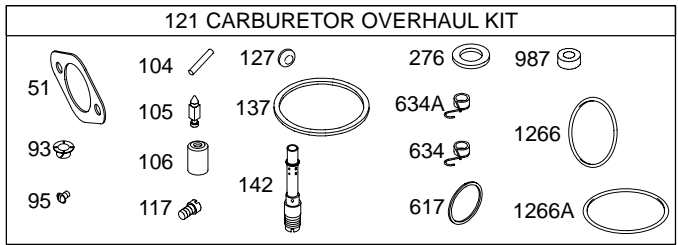

283H00

Illustrated Parts List

Model Series

283H00

TYPE NUMBERS
0105, 0197, 0399, 0400

TABLE OF CONTENTS

Air Cleaner	5
Alternator	7
Blower Housing	5
Camshaft	2
Carburetor	4
Controls	7
Crankshaft	2
Cylinder	2
Cylinder Head	3
Engine Sump	2
Electric Starter	7
Flywheel	6
Fuel Supply	4
Gasket Set - Engine	2
Gasket Set - Valve	3
Governor Spring	7
Ignition	7
Kit - Carburetor Overhaul	4
Lubrication	3
Piston, Rings, Connecting Rod	2
Valves	3

283H00

Illustrations cover a range of engines. Parts shown without corresponding text may not be used on your specific engine.

283H00

Illustrations cover a range of engines. Parts shown without corresponding text may not be used on your specific engine.
5449-5 Assemblies include all parts shown in frames. 09/12/2005