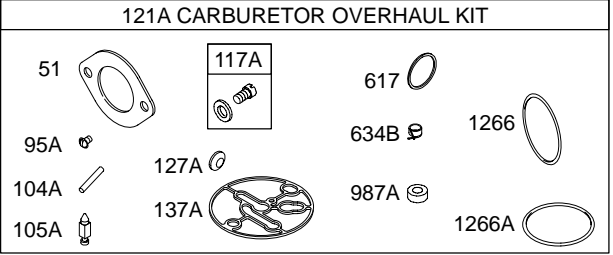

283H00

Illustrated Parts List

Model Series

283H00

TYPE NUMBERS
0105, 0197, 0399, 0400

TABLE OF CONTENTS

Air Cleaner	5
Alternator	7
Blower Housing	5
Camshaft	2
Carburetor	4
Controls	7
Crankshaft	2
Cylinder	2
Cylinder Head	3
Engine Sump	2
Electric Starter	7
Flywheel	6
Fuel Supply	4
Gasket Set - Engine	2
Gasket Set - Valve	3
Governor Spring	7
Ignition	7
Kit - Carburetor Overhaul	4
Lubrication	3
Piston, Rings, Connecting Rod	2
Valves	3

283H00

Illustrations cover a range of engines. Parts shown without corresponding text may not be used on your specific engine.

283H00

Illustrations cover a range of engines. Parts shown without corresponding text may not be used on your specific engine.
5449-5 Assemblies include all parts shown in frames. 09/12/2005