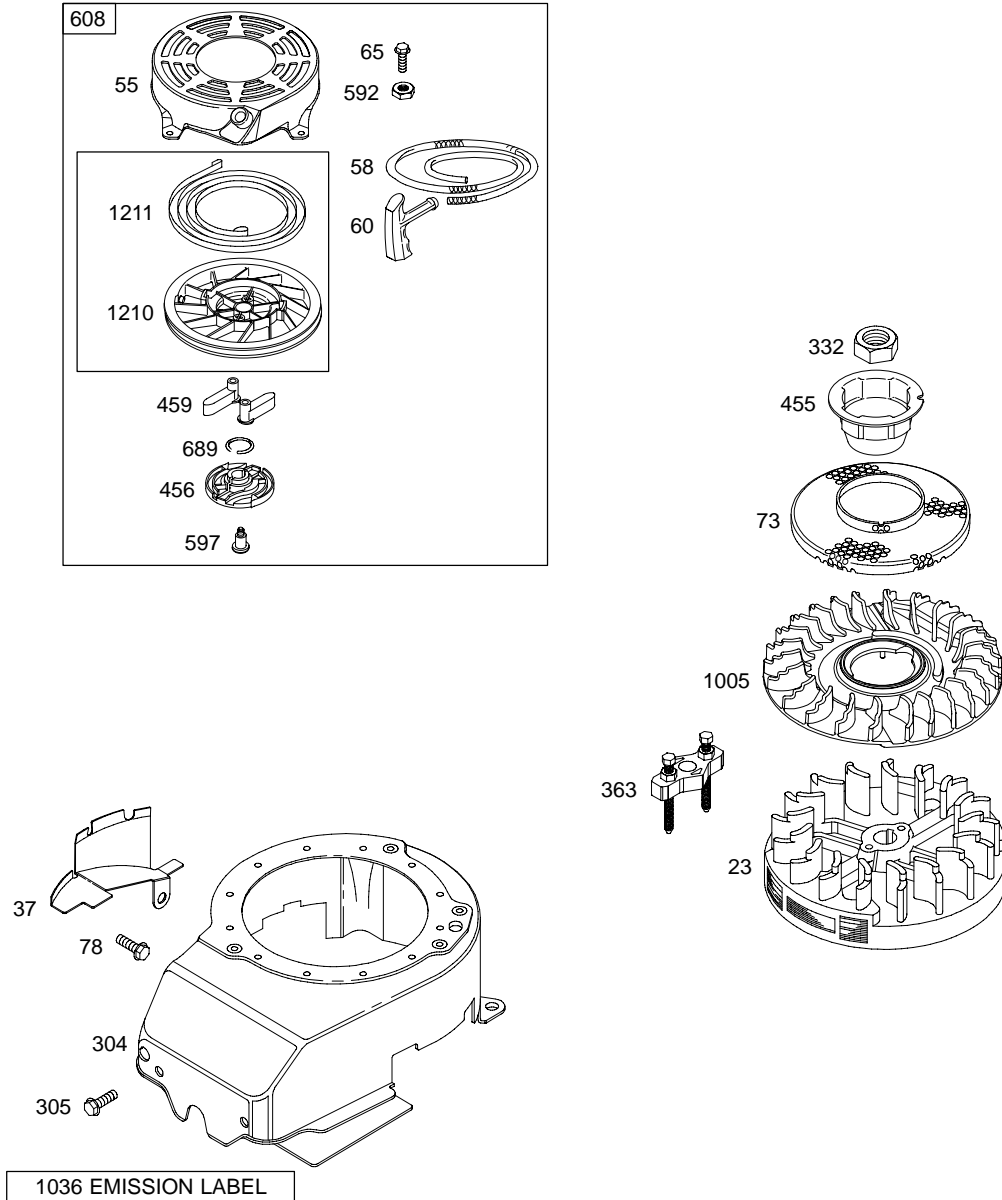

5955-5 *Illustrations cover a range of engines. Parts shown without corresponding text may not be used on your specific engine.* Assemblies include all parts shown in frames. 06/22/2004

12J900

REF. NO.	PART NO.	DESCRIPTION	REF. NO.	PART NO.	DESCRIPTION	REF. NO.	PART NO.	DESCRIPTION
1	697324	Cylinder Assembly	26	790360	Ring Set (Standard) (Used After Code Date 04031400).	73	691221	Screen-Rotating
2	399269	Kit-Bushing/Seal (Magneto Side)				78	691108	Screw (Flywheel Guard)
3	★299819	Seal-Oil (Magneto Side)				81	691740	Lock-Muffler Screw
4	493279	Sump-Engine				95	691636	Screw (Throttle Valve)
5	691160	Head-Cylinder				97	493267	Shaft-Throttle (Metal)
7	★∅692249	Gasket-Cylinder Head						
8	495786	Breather Assembly						
9	★∅272481	Gasket-Breather						
10	94650	Screw (Breather Assembly)						
11	691781	Tube-Breather	27	691866	Lock-Piston Pin	104	●691242	Pin-Float Hinge
12	★692232	Gasket-Crankcase	28	499423	Pin-Piston	117	494870	Jet-Main (Standard)
13	690912	Screw (Cylinder Head)	29	499424	Rod-Connecting	118	497315	Jet-Main (High Altitude)
15	691680	Plug-Oil Drain (Square Socket)	32	691664	Screw (Connecting Rod)	121	498260	Kit-Carburetor Overhaul
16	691451	Crankshaft	32A	695759	Screw (Connecting Rod)	125	698444	Carburetor (Primer System)
20	★399781	Seal-Oil (PTO Side) (Auxiliary PTO)	33	262651	Valve-Exhaust	127	●694468	Plug-Welch (3/8" Diameter)
22	691092	Screw (Crankcase Cover/Sump)	34	262652	Valve-Intake	130	691203	Valve-Throttle
23	692315	Flywheel (Rewind Start)	35	691270	Spring-Valve (Intake)			
24	222698	Key-Flywheel	36	691270	Spring-Valve (Exhaust)			
25	790358	Piston Assembly (Standard) (Used After Code Date 04031400).	37	694086	Guard-Flywheel			
		Note _____	40	692194	Retainer-Valve			
		499433 Piston Assembly (Standard) (Used Before Code Date 04031500).	43	691997	Slinger-Governor/Oil			
		499435 Piston Assembly (.020" Oversize)	45	690548	Tappet-Valve	133	398187	Float-Carburetor
			46	691449	Camshaft	134	●398188	Kit-Needle/Seat
			50	497465	Manifold-Intake	137	◆693981	Gasket-Float Bowl
			51	★272199	Gasket-Intake	146	690979	Key-Timing
			54	691650	Screw (Intake Manifold)	159	691753	Bracket-Air Cleaner Primer
			55	691421	Housing-Rewind Starter	163	★◆272653	Gasket-Air Cleaner
			58	280399	Rope-Starter (Cut To Required Length)	187	691050	Line-Fuel (Cut to Required Length)
			60	281434	Grip-Starter Rope	188	690877	Screw (Control Bracket)
			65	690837	Screw (Rewind Starter)	190	690940	Screw (Fuel Tank)

★ Included in Engine Gasket Set-Ref. No.358.

● Included in Carburetor Overhaul Kit-Ref. No. 121.

◆ Included in Carburetor Gasket Set-Ref. No. 977.

∅ Included in Valve Gasket Set-Ref. No 1095.

Illustrations cover a range of engines. Parts shown without corresponding text may not be used on your specific engine.