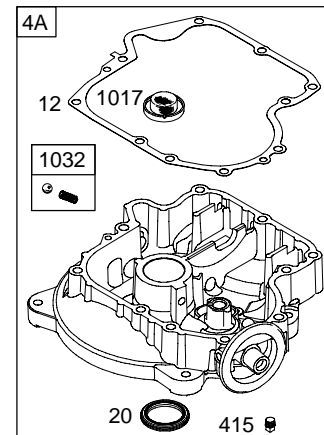

Illustrated Parts List

Model Series

215900

TYPE NUMBERS
0015 THROUGH 0133.

TABLE OF CONTENTS

Air Cleaner	6
Alternator	9
Blower Housing	6
Camshaft	3
Carburetor	5
Controls	8
Crankshaft	3
Cylinder	2
Cylinder Head	4
Electric Starter	7
Engine Sump	2
Exhaust System	6
Flywheel	7
Fuel Supply	8
Gasket Set - Engine	4
Gasket Set - Valve	4
Ignition	8
Kit - Carburetor Overhaul	5
Lubrication	3
Piston, Rings, Connecting Rod	3
Rewind Starter	7
Valves	4

215900

1019 LABEL KIT

1058 OWNER'S MANUAL

1330 REPAIR MANUAL

15

Illustrations cover a range of engines. Parts shown without corresponding text may not be used on your specific engine.
5705-2 Assemblies include all parts shown in frames. 03/11/2005

24 

357 

215900

Illustrations cover a range of engines. Parts shown without corresponding text may not be used on your specific engine.
5705-4 Assemblies include all parts shown in frames. **03/11/2005**