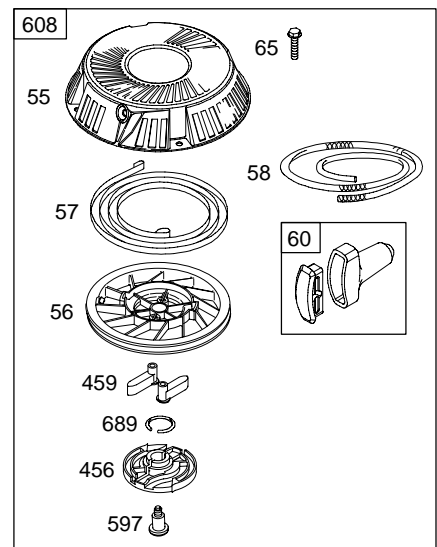

5705-7 *Illustrations cover a range of engines. Parts shown without corresponding text may not be used on your specific engine.* Assemblies include all parts shown in frames. 03/11/2005