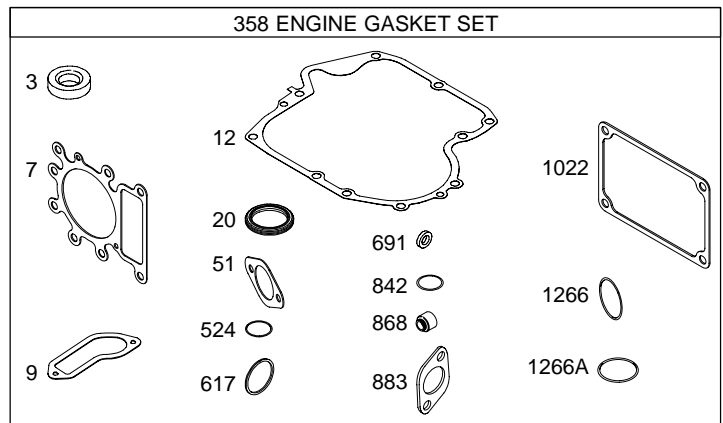

Illustrated Parts List

Model Series

215900

TYPE NUMBERS
0015 THROUGH 0133.

TABLE OF CONTENTS

Air Cleaner	6
Alternator	9
Blower Housing	6
Camshaft	3
Carburetor	5
Controls	8
Crankshaft	3
Cylinder	2
Cylinder Head	4
Electric Starter	7
Engine Sump	2
Exhaust System	6
Flywheel	7
Fuel Supply	8
Gasket Set - Engine	4
Gasket Set - Valve	4
Ignition	8
Kit - Carburetor Overhaul	5
Lubrication	3
Piston, Rings, Connecting Rod	3
Rewind Starter	7
Valves	4

215900

1019 LABEL KIT

1058 OWNER'S MANUAL

1330 REPAIR MANUAL

15

Illustrations cover a range of engines. Parts shown without corresponding text may not be used on your specific engine.
5705-2 Assemblies include all parts shown in frames. 03/11/2005

24 

357 

215900

Illustrations cover a range of engines. Parts shown without corresponding text may not be used on your specific engine.
5705-4 Assemblies include all parts shown in frames. **03/11/2005**

Illustrations cover a range of engines. Parts shown without corresponding text may not be used on your specific engine.
 5705-5 Assemblies include all parts shown in frames. 03/11/2005

215900

1036 EMISSION LABEL