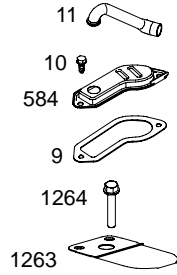

215900

1019 LABEL KIT

1058 OWNER'S MANUAL

1330 REPAIR MANUAL