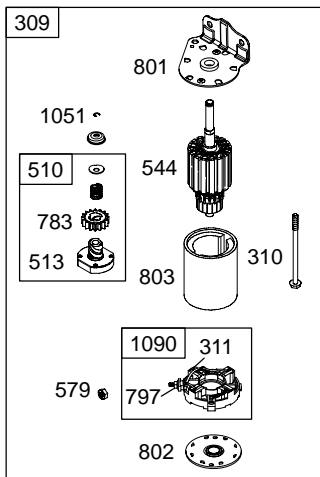

5705-7 *Illustrations cover a range of engines. Parts shown without corresponding text may not be used on your specific engine.* Assemblies include all parts shown in frames. 03/11/2005