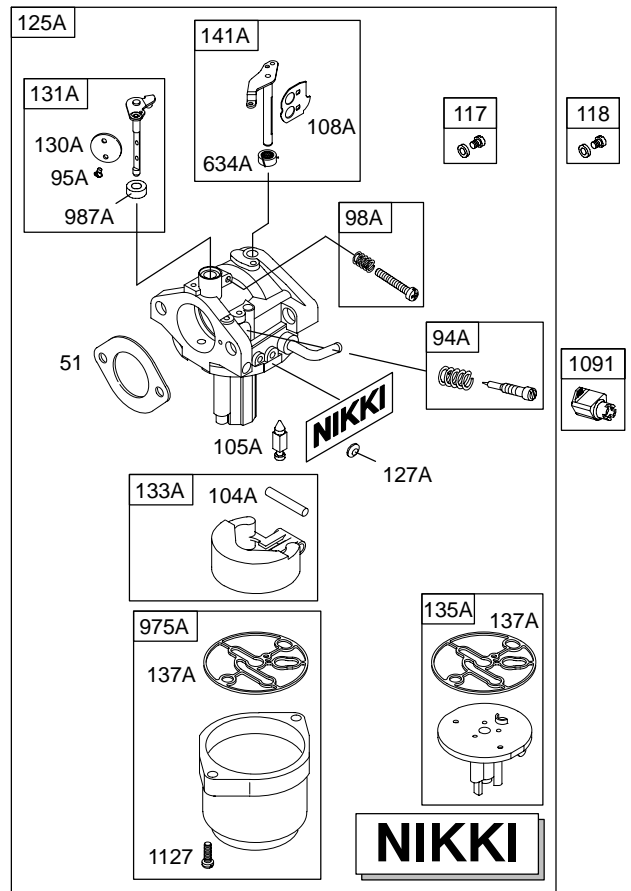

Illustrated Parts List

Model Series

215900

TYPE NUMBERS
0015 THROUGH 0133.

TABLE OF CONTENTS

Air Cleaner	6
Alternator	9
Blower Housing	6
Camshaft	3
Carburetor	5
Controls	8
Crankshaft	3
Cylinder	2
Cylinder Head	4
Electric Starter	7
Engine Sump	2
Exhaust System	6
Flywheel	7
Fuel Supply	8
Gasket Set - Engine	4
Gasket Set - Valve	4
Ignition	8
Kit - Carburetor Overhaul	5
Lubrication	3
Piston, Rings, Connecting Rod	3
Rewind Starter	7
Valves	4

215900

1019 LABEL KIT

1058 OWNER'S MANUAL

1330 REPAIR MANUAL

15

Illustrations cover a range of engines. Parts shown without corresponding text may not be used on your specific engine.
5705-2 Assemblies include all parts shown in frames. 03/11/2005

24 

357 

215900

Illustrations cover a range of engines. Parts shown without corresponding text may not be used on your specific engine.
5705-4 Assemblies include all parts shown in frames. **03/11/2005**

Illustrations cover a range of engines. Parts shown without corresponding text may not be used on your specific engine.
 5705-5 Assemblies include all parts shown in frames. 03/11/2005

215900

1036 EMISSION LABEL