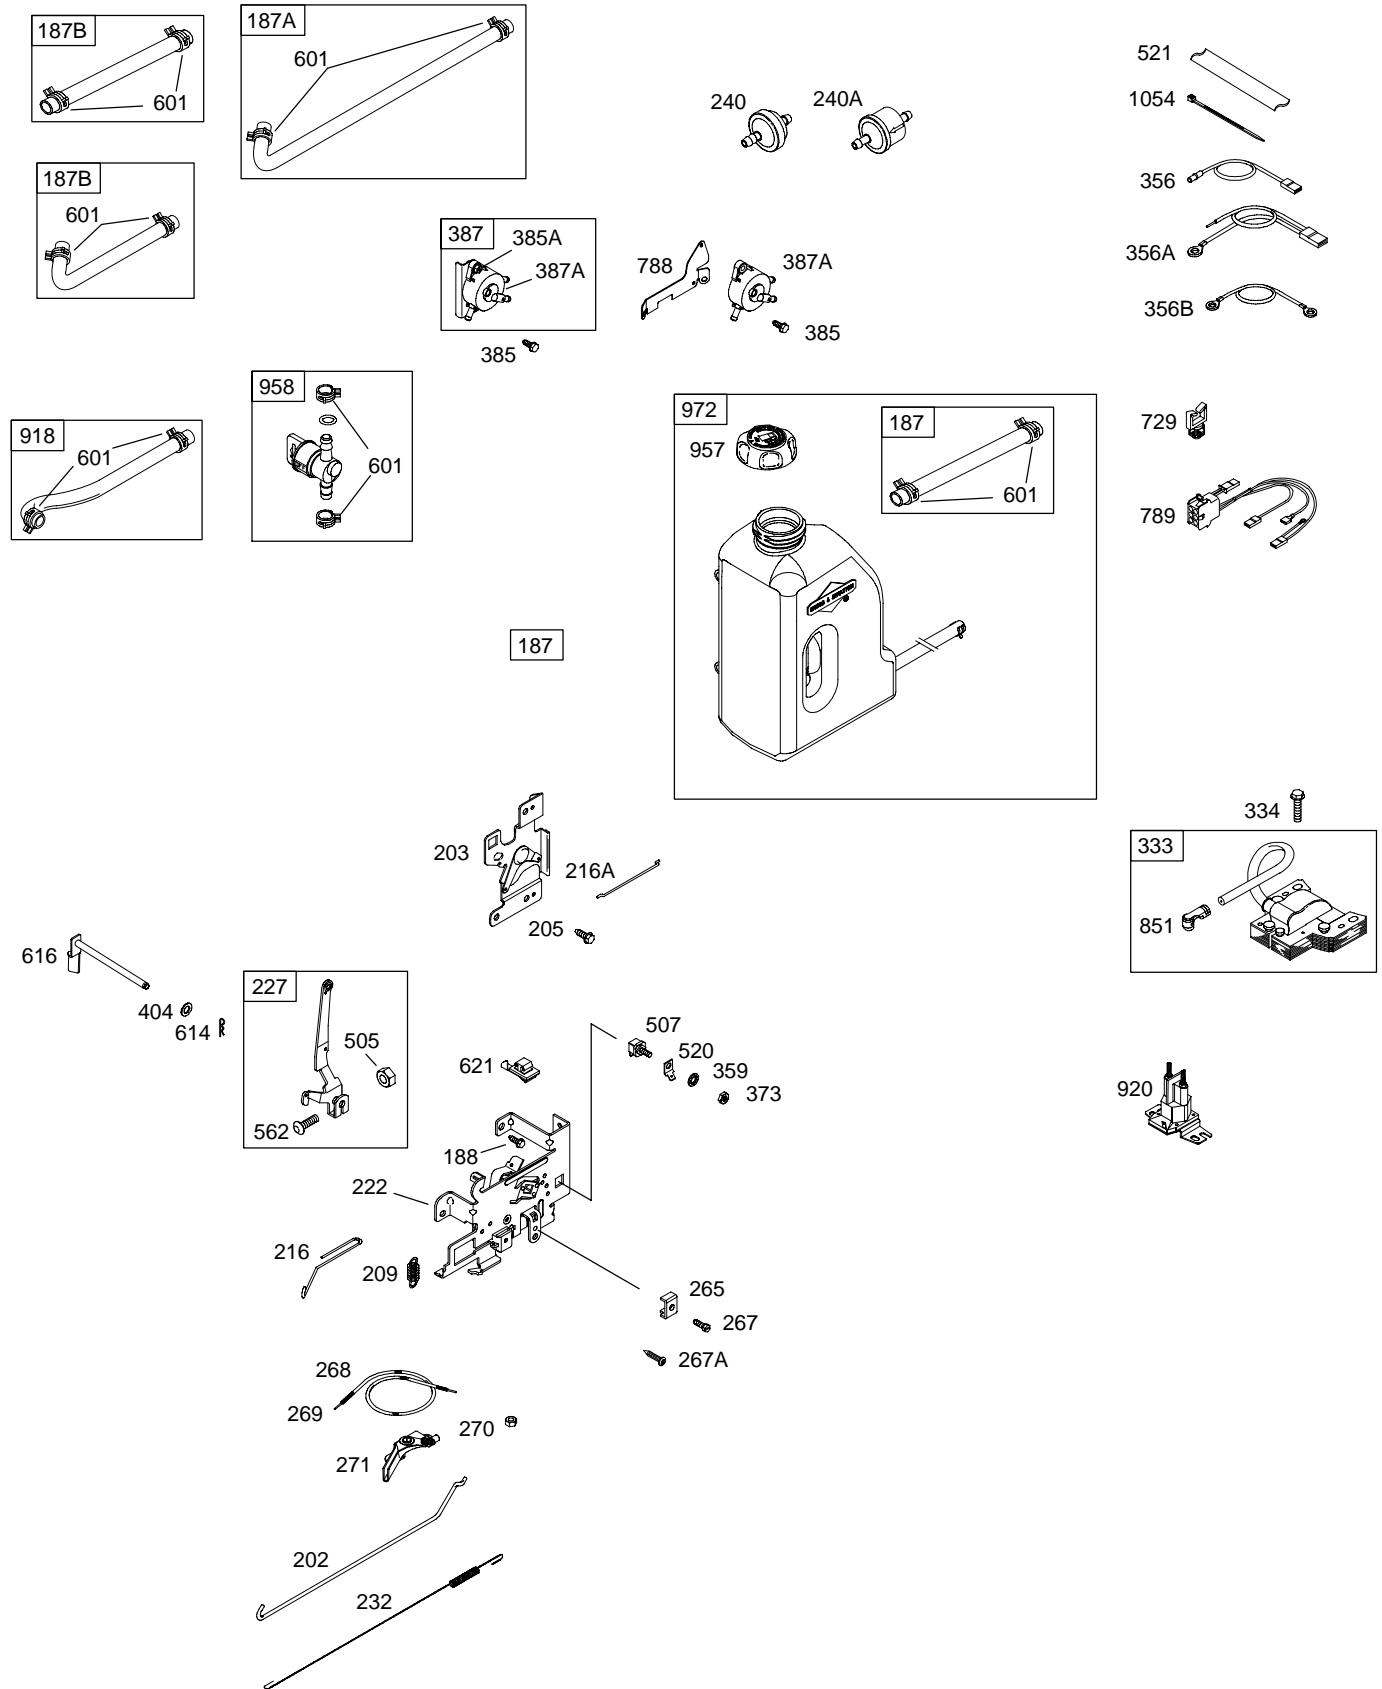

215900

Illustrations cover a range of engines. Parts shown without corresponding text may not be used on your specific engine.
5705-8 Assemblies include all parts shown in frames. 03/11/2005