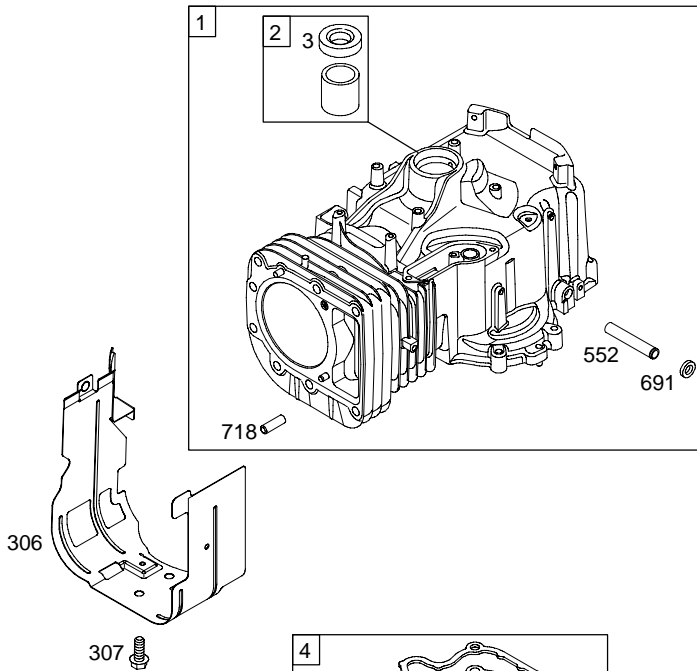

215900

1019 LABEL KIT

1058 OWNER'S MANUAL

1330 REPAIR MANUAL

15

Illustrations cover a range of engines. Parts shown without corresponding text may not be used on your specific engine.
5705-2 Assemblies include all parts shown in frames. 03/11/2005