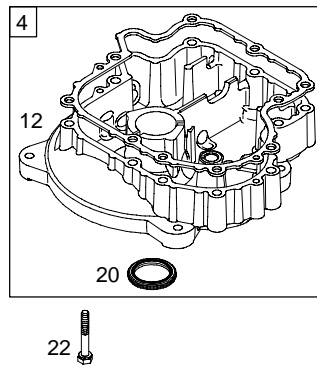

15

Illustrations cover a range of engines. Parts shown without corresponding text may not be used on your specific engine.
5705-2 Assemblies include all parts shown in frames. 03/11/2005