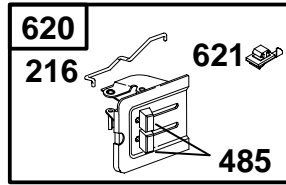

★ Included in Engine Gasket Set-Ref. 358.
● Included in Carburetor Overhaul Kit-Ref. 121.

∅ Included in Valve Overhaul Gasket Set-Ref. 1095.

134200 to 134299

REF. NO.	PART NO.	DESCRIPTION	REF. NO.	PART NO.	DESCRIPTION	REF. NO.	PART NO.	DESCRIPTION
51A	★273113	Gasket-Intake	149	691592	Spring-Needle Valve	394	●272538	Diaphragm-Carburetor
90	498298	Carburetor	173	●691777	Valve-Idle Mixture	432	690766	Cap-Spring
95	691437	Screw (Throttle Valve)	203	691906	Crank-Bell (Standard, Nylon)	434	691713	Cover-Diaphragm
97	692325	Shaft-Throttle	205	691776	Screw (Bell Crank)	435	691619	Screw (Diaphragm Cover)
110	691869	Washer (Choke Shaft) (Felt)	212	691812	Throttle Link (Control Side)	611	691770	Pipe-Fuel
110A	690401	Washer (Choke Shaft) (Brass)	267	691082	Screw (Casing Clamp)	612	391813	Tube-Pick-Up (Uses Clip Spring)
127	691718	Plug-Welch	365	690953	Screw (Carburetor)	689	691783	Spring-Friction (Idle Screw)
127A	691742	Plug-Welch	392	691823	Spring-Pump Diaphragm	692	690572	Spring-Detent
130	691743	Valve-Throttle	393	691213	Screen-Carburetor	718A	690296	Pin-Locating (Pump Cover)
141	497230	Kit-Choke Shaft				987	695273	Seal-Throttle Shaft
147	691250	Jet-Pilot (Standard)				1149	691624	Screw (Throttle Shaft)
	Note							
		692725 Jet-Pilot (High Altitude)						

★ Included in Engine Gasket Set-Ref. 358.
● Included in Carburetor Overhaul Kit-Ref. 121.

∅ Included in Valve Overhaul Gasket Set-Ref. 1095.

134200 to 134299

1209

REF. NO.	PART NO.	DESCRIPTION	REF. NO.	PART NO.	DESCRIPTION	REF. NO.	PART NO.	DESCRIPTION
216	691824	Link-Choke (Manual)	505	691251	Nut (Governor Control Lever)	616	692016	Crank-Governor
227	690653	Lever-Governor Control	562	691119	Bolt (Governor Control Lever)	620	490649	Panel-Speed Control
404	691691	Washer (Governor Crank)	614	691620	Pin-Cotter	621	692310	Switch-Stop
485	692295	Knob-Control (Slide)				1209	692200	Screw (Speed Control Panel)