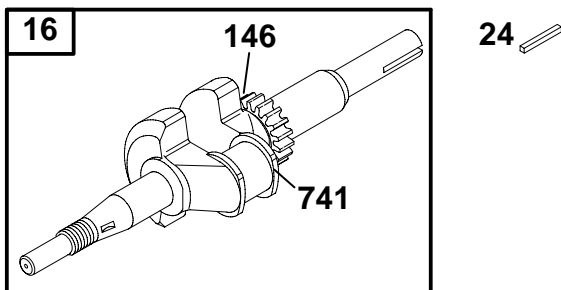

134200 to 134299

REF. NO.	PART NO.	DESCRIPTION	REF. NO.	PART NO.	DESCRIPTION	REF. NO.	PART NO.	DESCRIPTION
16	492088	Crankshaft	146	690979	Key-Timing (Used With Timing Gear 262992)	741	691847	Gear-Timing (Uses Woodruff Key)
24	222698	Key-Flywheel						

★ Included in Engine Gasket Set-Ref. 358.
● Included in Carburetor Overhaul Kit-Ref. 121.

∅ Included in Valve Overhaul Gasket Set-Ref. 1095.