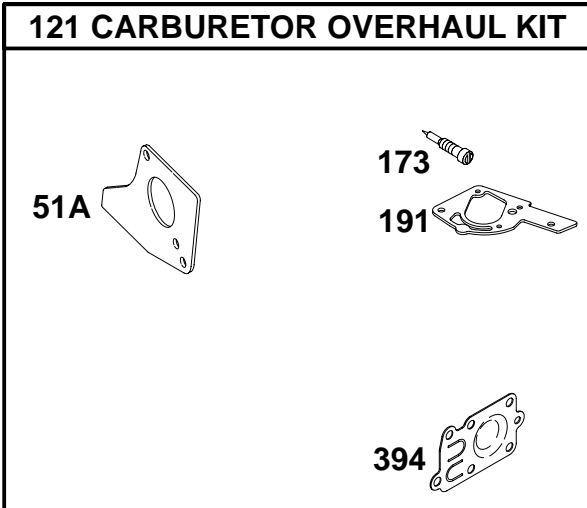

134200 to 134299

REF. NO.	PART NO.	DESCRIPTION	REF. NO.	PART NO.	DESCRIPTION	REF. NO.	PART NO.	DESCRIPTION
51A*	Ø273113	Gasket-Intake	173	●691777	Valve-Idle Mixture	394	●272538	Diaphragm-Carburetor
121	495606	Kit-Carburetor Overhaul	191	★692241	Gasket-Fuel Tank			

★ Included in Engine Gasket Set-Ref. 358.
● Included in Carburetor Overhaul Kit-Ref. 121.

Ø Included in Valve Overhaul Gasket Set-Ref. 1095.