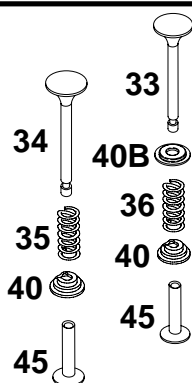

134200 to 134299

REF. NO.	PART NO.	DESCRIPTION	REF. NO.	PART NO.	DESCRIPTION	REF. NO.	PART NO.	DESCRIPTION
33	211119	Valve-Exhaust	36	692180	Spring-Valve (Exhaust)	45	690509	Tappet-Valve
34	261044	Valve-Intake	40	692194	Retainer-Valve (Intake/Exhaust)			
35	690520	Spring-Valve (Intake)	40B	691760	Retainer-Valve (Exhaust)			

★ Included in Engine Gasket Set-Ref. 358.
● Included in Carburetor Overhaul Kit-Ref. 121.

∅ Included in Valve Overhaul Gasket Set-Ref. 1095.