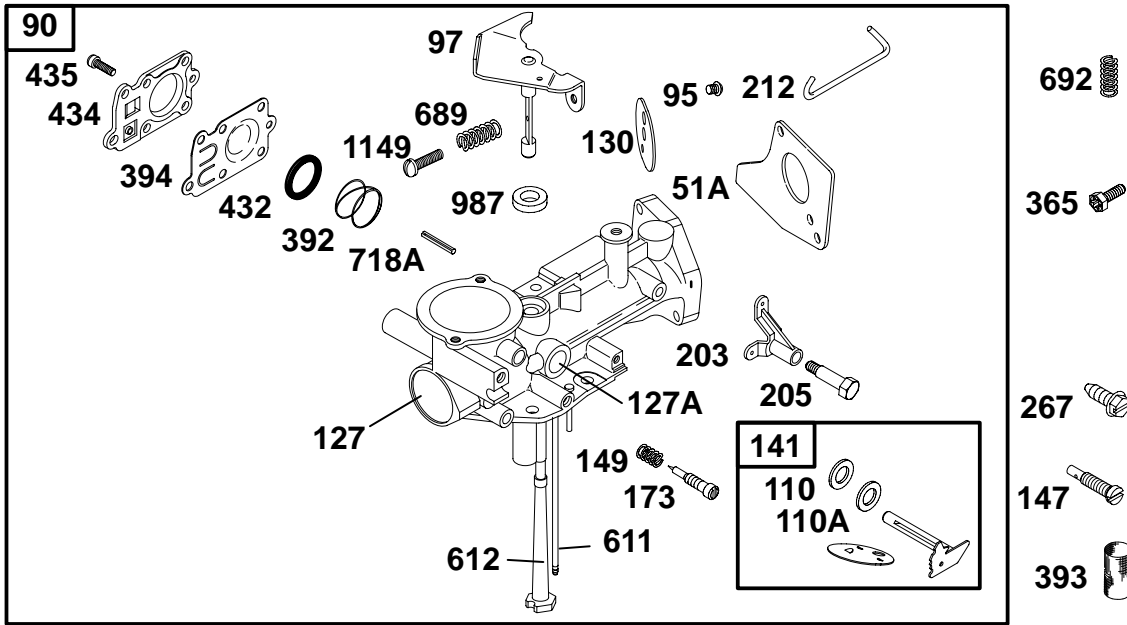

134200 to 134299

REF. NO.	PART NO.	DESCRIPTION	REF. NO.	PART NO.	DESCRIPTION	REF. NO.	PART NO.	DESCRIPTION
51A	★273113	Gasket-Intake	149	691592	Spring-Needle Valve	394	●272538	Diaphragm-Carburetor
90	498298	Carburetor	173	●691777	Valve-Idle Mixture	432	690766	Cap-Spring
95	691437	Screw (Throttle Valve)	203	691906	Crank-Bell (Standard, Nylon)	434	691713	Cover-Diaphragm
97	692325	Shaft-Throttle	205	691776	Screw (Bell Crank)	435	691619	Screw (Diaphragm Cover)
110	691869	Washer (Choke Shaft) (Felt)	212	691812	Throttle Link (Control Side)	611	691770	Pipe-Fuel
110A	690401	Washer (Choke Shaft) (Brass)	267	691082	Screw (Casing Clamp)	612	391813	Tube-Pick-Up (Uses Clip Spring)
127	691718	Plug-Welch	365	690953	Screw (Carburetor)	689	691783	Spring-Friction (Idle Screw)
127A	691742	Plug-Welch	392	691823	Spring-Pump Diaphragm	692	690572	Spring-Detent
130	691743	Valve-Throttle	393	691213	Screen-Carburetor	718A	690296	Pin-Locating (Pump Cover)
141	497230	Kit-Choke Shaft				987	695273	Seal-Throttle Shaft
147	691250	Jet-Pilot (Standard)				1149	691624	Screw (Throttle Shaft)
	Note							
		692725 Jet-Pilot (High Altitude)						

★ Included in Engine Gasket Set-Ref. 358.
● Included in Carburetor Overhaul Kit-Ref. 121.

∅ Included in Valve Overhaul Gasket Set-Ref. 1095.