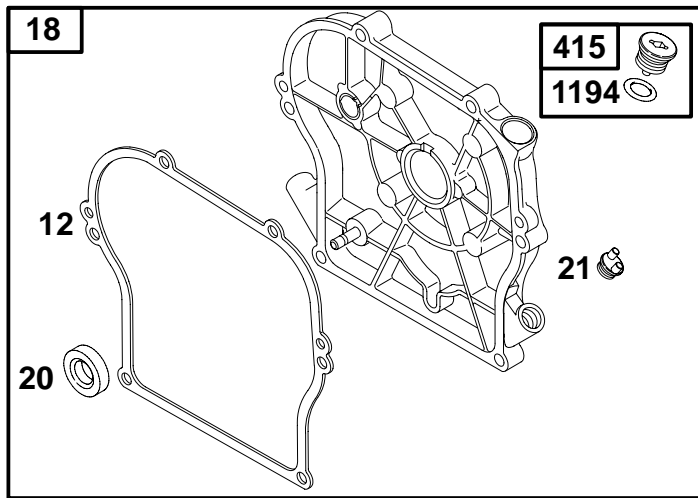

134200 to 134299

★ **REQUIRES SPECIAL TOOLS TO INSTALL. SEE REPAIR INSTRUCTION MANUAL.**

REF. NO.	PART NO.	DESCRIPTION	REF. NO.	PART NO.	DESCRIPTION	REF. NO.	PART NO.	DESCRIPTION
12	★692213	Gasket-Crankcase (.015" Thick) (Standard)	18	694350	Cover-Crankcase	170	691120	Stud (Crankcase Cover)
		Note	20	★294606	Seal-Oil (PTO Side)	415	691363	Plug
		★270125 Gasket-Crankcase (.005" Thick)	21	281658	Cap-Oil Fill	1194	★691876	Seal-O Ring (Plug)
		★270126 Gasket-Crankcase (.009" Thick)	22	691662	Screw (Crankcase Cover)			

★ Included in Engine Gasket Set-Ref. 358.
● Included in Carburetor Overhaul Kit-Ref. 121.

∅ Included in Valve Overhaul Gasket Set-Ref. 1095.