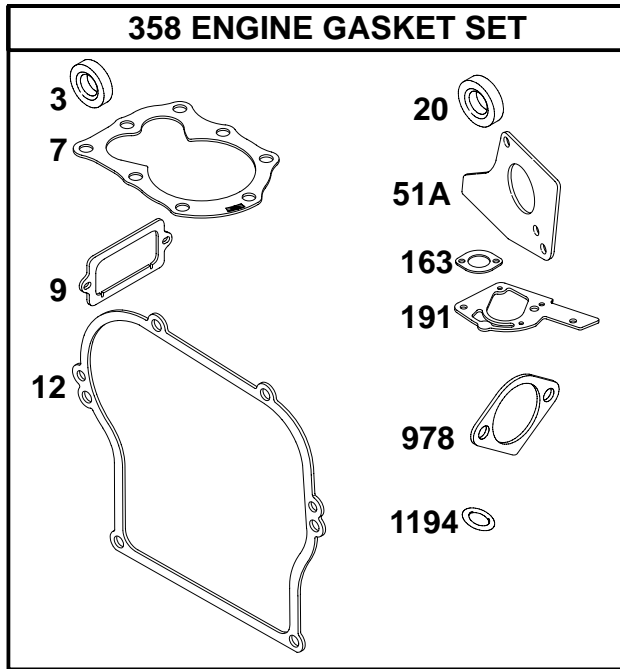

134200 to 134299

REF. NO.	PART NO.	DESCRIPTION	REF. NO.	PART NO.	DESCRIPTION	REF. NO.	PART NO.	DESCRIPTION
3	★299819	Seal—Oil (Magneto Side)	20	★294606	Seal—Oil (PTO Side)	358	495603	Gasket Set—Engine
7	★Ø272157	Gasket—Cylinder Head	51A	★Ø●273113	Gasket—Intake	978	★273326	Gasket—Oil Gard®
9	★Ø27549	Gasket—Breather	163	★Ø271935	Gasket—Air Cleaner	1194	★691876	Seal—O Ring (Plug)
12	★692213	Gasket—Crankcase (.015" Thick) (Standard)	191	★●692241	Gasket—Fuel Tank			
		Note ———						
		★270125 Gasket— Crankcase (.005" Thick)						
		★270126 Gasket— Crankcase (.009" Thick)						

★ Included in Engine Gasket Set—Ref. 358.
● Included in Carburetor Overhaul Kit—Ref. 121.

Ø Included in Valve Overhaul Gasket Set—Ref. 1095.