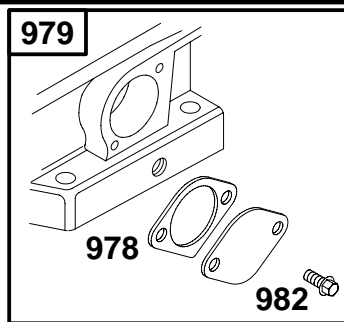

REF. NO.	PART NO.	DESCRIPTION	REF. NO.	PART NO.	DESCRIPTION	REF. NO.	PART NO.	DESCRIPTION
978	*273326	Gasket–Oil Gard®	979	691382	Cover–Oil Gard®	982	690351	Screw (Oil Gard® Cover)

★ Included in Engine Gasket Set–Ref. 358.
● Included in Carburetor Overhaul Kit–Ref. 121.

∅ Included in Valve Overhaul Gasket Set–Ref. 1095.