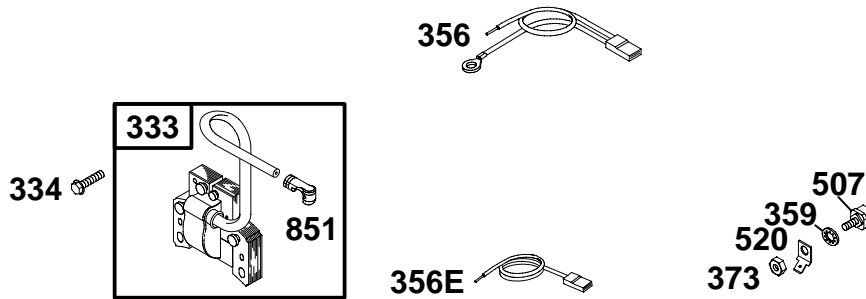

REF. NO.	PART NO.	DESCRIPTION	REF. NO.	PART NO.	DESCRIPTION	REF. NO.	PART NO.	DESCRIPTION
333	397358	Armature-Magneto	359	691077	Washer (Ground Terminal)	507	691972	Insulator
334	691621	Screw (Magneto Armature)	373	691612	Nut (Ground Terminal)	520	691084	Terminal-Ground
356	398808	Wire-Stop (2 Wire, Ring Terminal, Bare Wire End and Insulated Male Blade Terminal.)				851	493880	Terminal-Spark Plug
356E	692390	Wire-Stop (1 Wire, Bare Wire End and Insulated Male Blade Terminal)						

★ Included in Engine Gasket Set-Ref. 358.
● Included in Carburetor Overhaul Kit-Ref. 121.

∅ Included in Valve Overhaul Gasket Set-Ref. 1095.