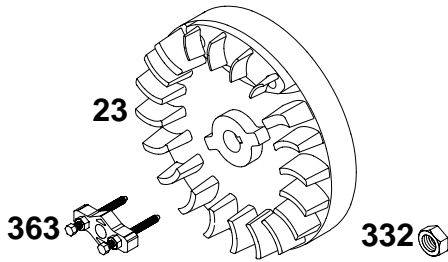

134200 to 134299

REF. NO.	PART NO.	DESCRIPTION	REF. NO.	PART NO.	DESCRIPTION	REF. NO.	PART NO.	DESCRIPTION
23	399673	Flywheel	332	690662	Nut (Flywheel)	363	19069	Puller-Flywheel
324	695161	Screen/Cup Assembly						

★ Included in Engine Gasket Set-Ref. 358.
● Included in Carburetor Overhaul Kit-Ref. 121.

∅ Included in Valve Overhaul Gasket Set-Ref. 1095.