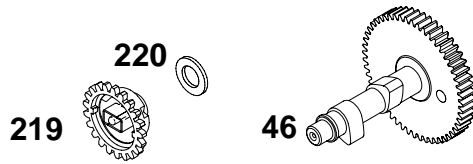

134200 to 134299

REF. NO.	PART NO.	DESCRIPTION	REF. NO.	PART NO.	DESCRIPTION	REF. NO.	PART NO.	DESCRIPTION
46	691164	Camshaft	219	494845	Gear-Governor	220	691724	Washer (Governor Gear)

★ Included in Engine Gasket Set-Ref. 358.
● Included in Carburetor Overhaul Kit-Ref. 121.

∅ Included in Valve Overhaul Gasket Set-Ref. 1095.