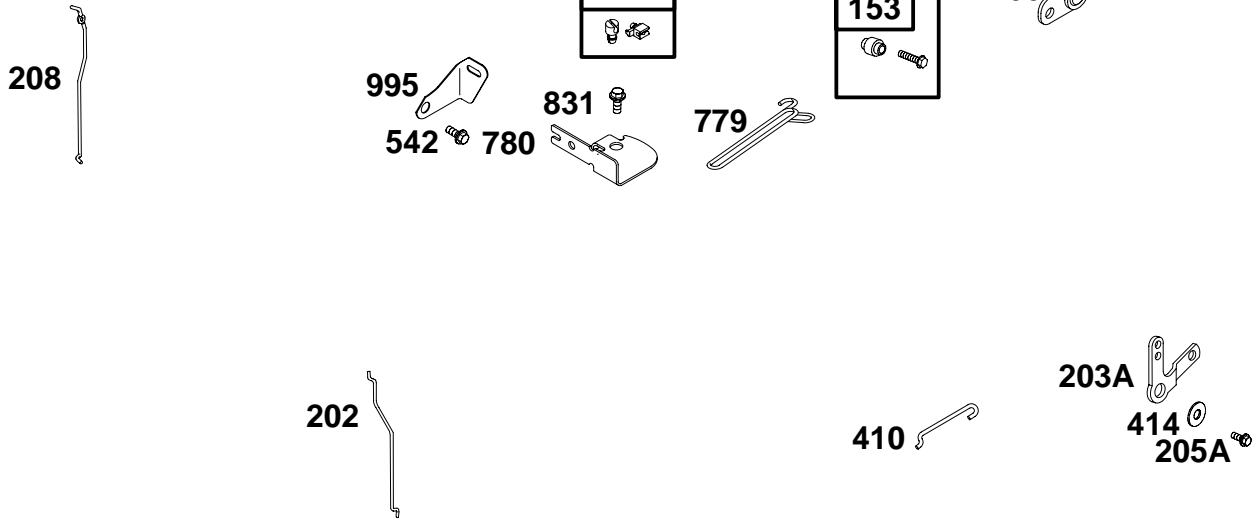

134200 to 134299

REF. NO.	PART NO.	DESCRIPTION	REF. NO.	PART NO.	DESCRIPTION	REF. NO.	PART NO.	DESCRIPTION
153	690503	Collar–Bell Crank	205A	690320	Screw (Bell Crank)	414	691721	Washer (Bell Crank)
		Note	208	691813	Rod–Governor Control (Manual)	542	691683	Screw (Link Bracket)
		490589 Collar–Bell Crank	266	691414	Control–Throttle (Remote Governor/Idle)	779	691828	Link–Bell Crank
		Used on Type No(s). 0114.	410	691274	Link–Control	780	691211	Anchor–Spring
202	691814	Link–Mechanical Governor				831	691099	Screw (Spring Anchor)
203A	691744	Crank–Bell (Steel)				995	691756	Bracket–Link
						1012	490507	Retainer–Link

★ Included in Engine Gasket Set–Ref. 358.
● Included in Carburetor Overhaul Kit–Ref. 121.

∅ Included in Valve Overhaul Gasket Set–Ref. 1095.