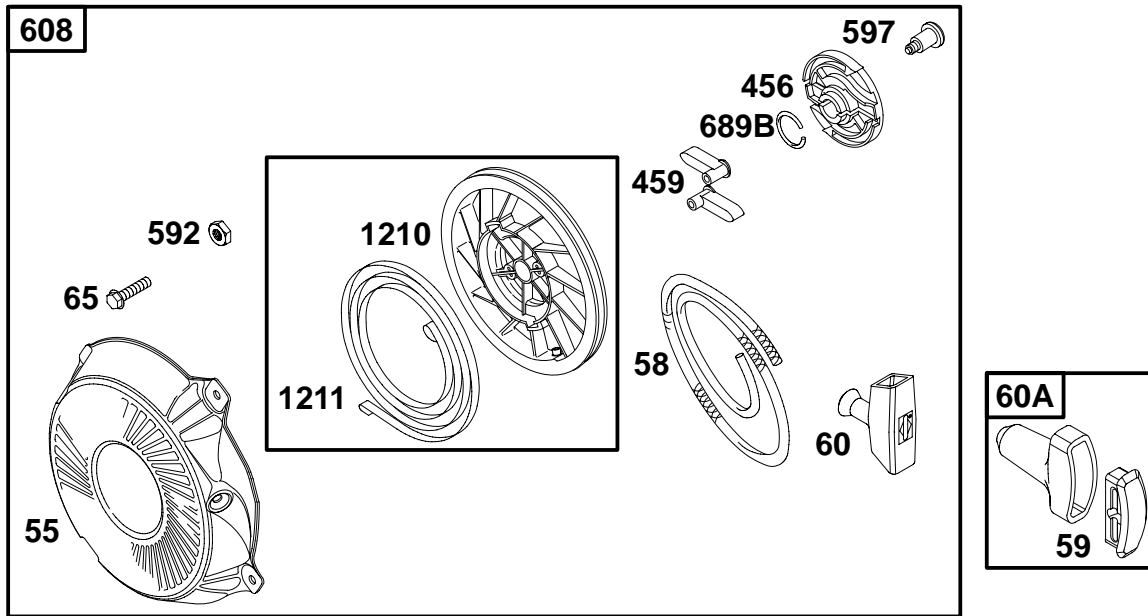

134200 to 134299

REF. NO.	PART NO.	DESCRIPTION	REF. NO.	PART NO.	DESCRIPTION	REF. NO.	PART NO.	DESCRIPTION
55	691421	Housing–Rewind Starter	65	690837	Screw (Rewind Starter)	608	497830	Starter–Rewind
58	691921	Rope–Starter (Cut To Required Length)	456	692299	Plate–Pawl Friction	689B	691855	Spring–Friction (Ratchet Pawl)
59	396892	Insert–Grip	459	281505	Pawl–Ratchet	1210	498144	Pulley/Spring Assembly (Pulley)
60	691915	Grip–Starter Rope	592	690800	Nut (Rewind Starter)	1211	498144	Pulley/Spring Assembly (Spring)
60A	393152	Grip–Starter Rope	597	691696	Screw (Pawl Friction Plate)			

★ Included in Engine Gasket Set–Ref. 358.
● Included in Carburetor Overhaul Kit–Ref. 121.

∅ Included in Valve Overhaul Gasket Set–Ref. 1095.