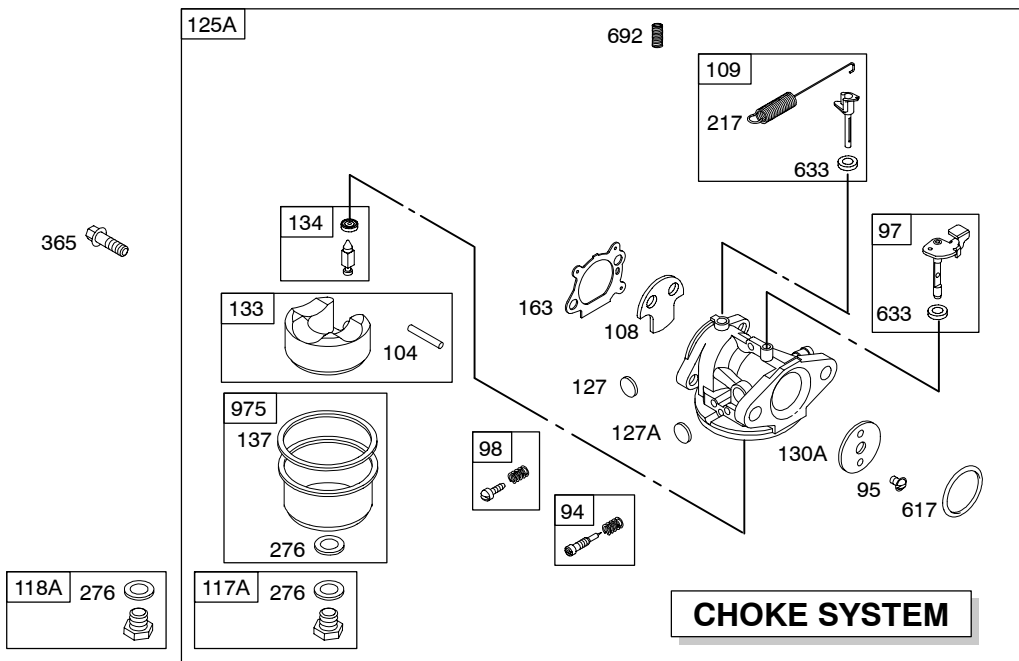

121 CARBURETOR OVERHAUL KIT		
94	134	276
104	137	617
127		633
127A	163	

977 CARBURETOR GASKET SET		
137	276	633
163	617	

Illustrations cover a range of engines. Parts shown without corresponding text may not be used on your specific engine.
5772-3 Assemblies include all parts shown in frames. 09/30/2005