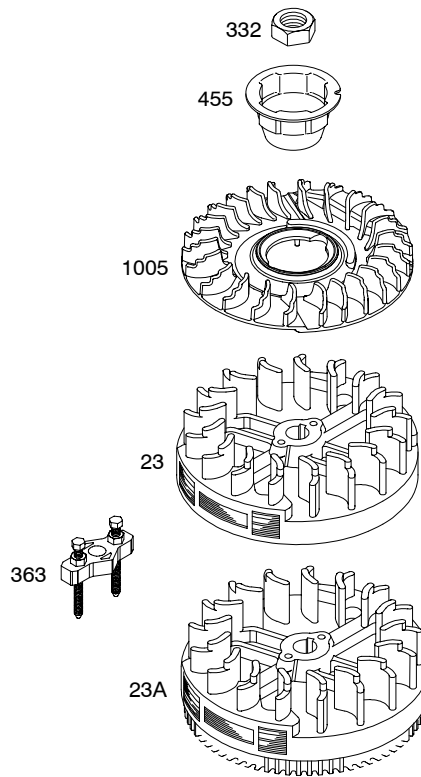

5772-5 *Illustrations cover a range of engines. Parts shown without corresponding text may not be used on your specific engine.* Assemblies include all parts shown in frames. 09/30/2005

12P800

REF. NO.	PART NO.	DESCRIPTION	REF. NO.	PART NO.	DESCRIPTION	REF. NO.	PART NO.	DESCRIPTION
1	697324	Cylinder Assembly	25	790358	Piston Assembly (Standard)	27	691866	Lock-Piston Pin
2	399269	Kit-Bushing/Seal (Magneto Side)			(Used After Code Date 04031400).	28	499423	Pin-Piston
3	*299819	Seal-Oil (Magneto Side)			----- Note -----	29	499424	Rod-Connecting
4	493279	Sump-Engine			499433 Piston Assembly (Standard)	32	691664	Screw (Connecting Rod)
5	691160	Head-Cylinder			(Used Before Code Date 04031500).	32A	695759	Screw (Connecting Rod)
7	*Ø692249	Gasket-Cylinder Head			499434 Piston Assembly (.010" Oversize)	33	262651	Valve-Exhaust
8	695250	Breather Assembly			791325 Piston Assembly (.020" Oversize)	34	262652	Valve-Intake
9	*Ø272481	Gasket-Breather			(Used After Code Date 04102100).	35	691270	Spring-Valve (Intake)
10	691125	Screw (Breather Assembly)			499435 Piston Assembly (Used Before Code Date 04102200).	36	691270	Spring-Valve (Exhaust)
11	691781	Tube-Breather			499436 Piston Assembly (.030" Oversize)	37	694086	Guard-Flywheel
12	*692232	Gasket-Crankcase			26 790360 Ring Set (Standard)	40	692194	Retainer-Valve
13	690912	Screw (Cylinder Head)			(Used After Code Date 04031400).	43	691997	Slinger-Governor/Oil
15	691680	Plug-Oil Drain			----- Note -----	45	690548	Tappet-Valve
16	691452	Crankshaft Used on Type No(s). 0110.			499425 Ring Set (Standard)	46	691449	Camshaft
		----- Note -----			(Used Before Code Date 04031500).	50	497465	Manifold-Intake
		691451 Crankshaft Used on Type No(s). 0112.			499426 Ring Set (.010" Oversize)	51	*272199	Gasket-Intake
20	*399781	Seal-Oil (PTO Side)			791324 Ring Set (.020" Oversize)	54	691650	Screw (Intake Manifold)
22	691092	Screw (Crankcase Cover/Sump)			(Used After Code Date 04102100).	55	691421	Housing-Rewind Starter
23	692315	Flywheel Used on Type No(s). 0112.			499427 Ring Set (.020" Oversize)	58	280399	Rope-Starter (Cut To Required-Length)
23A	691992	Flywheel Used on Type No(s). 0110.			(Used Before Code Date 04031500).	60	281434	Grip-Starter Rope
24	222698	Key-Flywheel			499428 Ring Set (.030" Oversize)	65	690837	Screw (Rewind Starter)
						78	691108	Screw (Flywheel Guard)
						81	691740	Lock-Muffler Screw
						94	●493765	Kit-Idle Mixture
						95	691636	Screw (Throttle Valve)
						97	493267	Shaft-Throttle
						98	398185	Kit-Idle Speed
						98A	493280	Kit-Idle Speed

* Included in Engine Gasket Set-Ref. No.358.

● Included in Carburetor Overhaul Kit-Ref. No. 121.

◆ Included in Carburetor Gasket Set-Ref. No. 977.

Ø Included in Valve Gasket Set-Ref. No 1095.

Illustrations cover a range of engines. Parts shown without corresponding text may not be used on your specific engine.