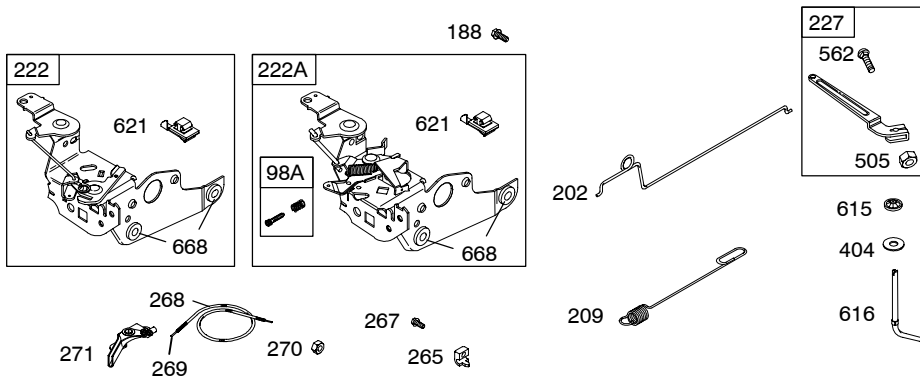

12P800

Illustrations cover a range of engines. Parts shown without corresponding text may not be used on your specific engine.
5772-4 Assemblies include all parts shown in frames. 09/30/2005