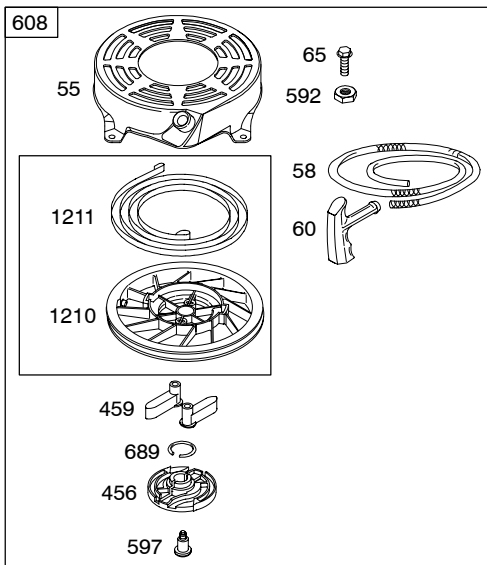

5772-5 *Illustrations cover a range of engines. Parts shown without corresponding text may not be used on your specific engine.* Assemblies include all parts shown in frames. 09/30/2005

12P800

REF. NO.	PART NO.	DESCRIPTION	REF. NO.	PART NO.	DESCRIPTION	REF. NO.	PART NO.	DESCRIPTION
1	697324	Cylinder Assembly	25	790358	Piston Assembly (Standard)	27	691866	Lock-Piston Pin
2	399269	Kit-Bushing/Seal (Magneto Side)			(Used After Code Date 04031400).	28	499423	Pin-Piston
3	*299819	Seal-Oil (Magneto Side)			----- Note -----	29	499424	Rod-Connecting
4	493279	Sump-Engine			499433 Piston Assembly (Standard)	32	691664	Screw (Connecting Rod)
5	691160	Head-Cylinder			(Used Before Code Date 04031500).	32A	695759	Screw (Connecting Rod)
7	*Ø692249	Gasket-Cylinder Head			499434 Piston Assembly (.010" Oversize)	33	262651	Valve-Exhaust
8	695250	Breather Assembly			791325 Piston Assembly (.020" Oversize)	34	262652	Valve-Intake
9	*Ø272481	Gasket-Breather			(Used After Code Date 04102100).	35	691270	Spring-Valve (Intake)
10	691125	Screw (Breather Assembly)			499435 Piston Assembly (Used Before Code Date 04102200).	36	691270	Spring-Valve (Exhaust)
11	691781	Tube-Breather			499436 Piston Assembly (.030" Oversize)	37	694086	Guard-Flywheel
12	*692232	Gasket-Crankcase			26 790360 Ring Set (Standard)	40	692194	Retainer-Valve
13	690912	Screw (Cylinder Head)			(Used After Code Date 04031400).	43	691997	Slinger-Governor/Oil
15	691680	Plug-Oil Drain			----- Note -----	45	690548	Tappet-Valve
16	691452	Crankshaft Used on Type No(s). 0110.			499425 Ring Set (Standard)	46	691449	Camshaft
		----- Note -----			(Used Before Code Date 04031500).	50	497465	Manifold-Intake
		691451 Crankshaft Used on Type No(s). 0112.			499426 Ring Set (.010" Oversize)	51	*272199	Gasket-Intake
20	*399781	Seal-Oil (PTO Side)			791324 Ring Set (.020" Oversize)	54	691650	Screw (Intake Manifold)
22	691092	Screw (Crankcase Cover/Sump)			(Used After Code Date 04102100).	55	691421	Housing-Rewind Starter
23	692315	Flywheel Used on Type No(s). 0112.			499427 Ring Set (.020" Oversize)	58	280399	Rope-Starter (Cut To Required-Length)
23A	691992	Flywheel Used on Type No(s). 0110.			(Used Before Code Date 04031500).	60	281434	Grip-Starter Rope
24	222698	Key-Flywheel			499428 Ring Set (.030" Oversize)	65	690837	Screw (Rewind Starter)
						78	691108	Screw (Flywheel Guard)
						81	691740	Lock-Muffler Screw
						94	●493765	Kit-Idle Mixture
						95	691636	Screw (Throttle Valve)
						97	493267	Shaft-Throttle
						98	398185	Kit-Idle Speed
						98A	493280	Kit-Idle Speed

* Included in Engine Gasket Set-Ref. No.358.

● Included in Carburetor Overhaul Kit-Ref. No. 121.

◆ Included in Carburetor Gasket Set-Ref. No. 977.

Ø Included in Valve Gasket Set-Ref. No 1095.

Illustrations cover a range of engines. Parts shown without corresponding text may not be used on your specific engine.