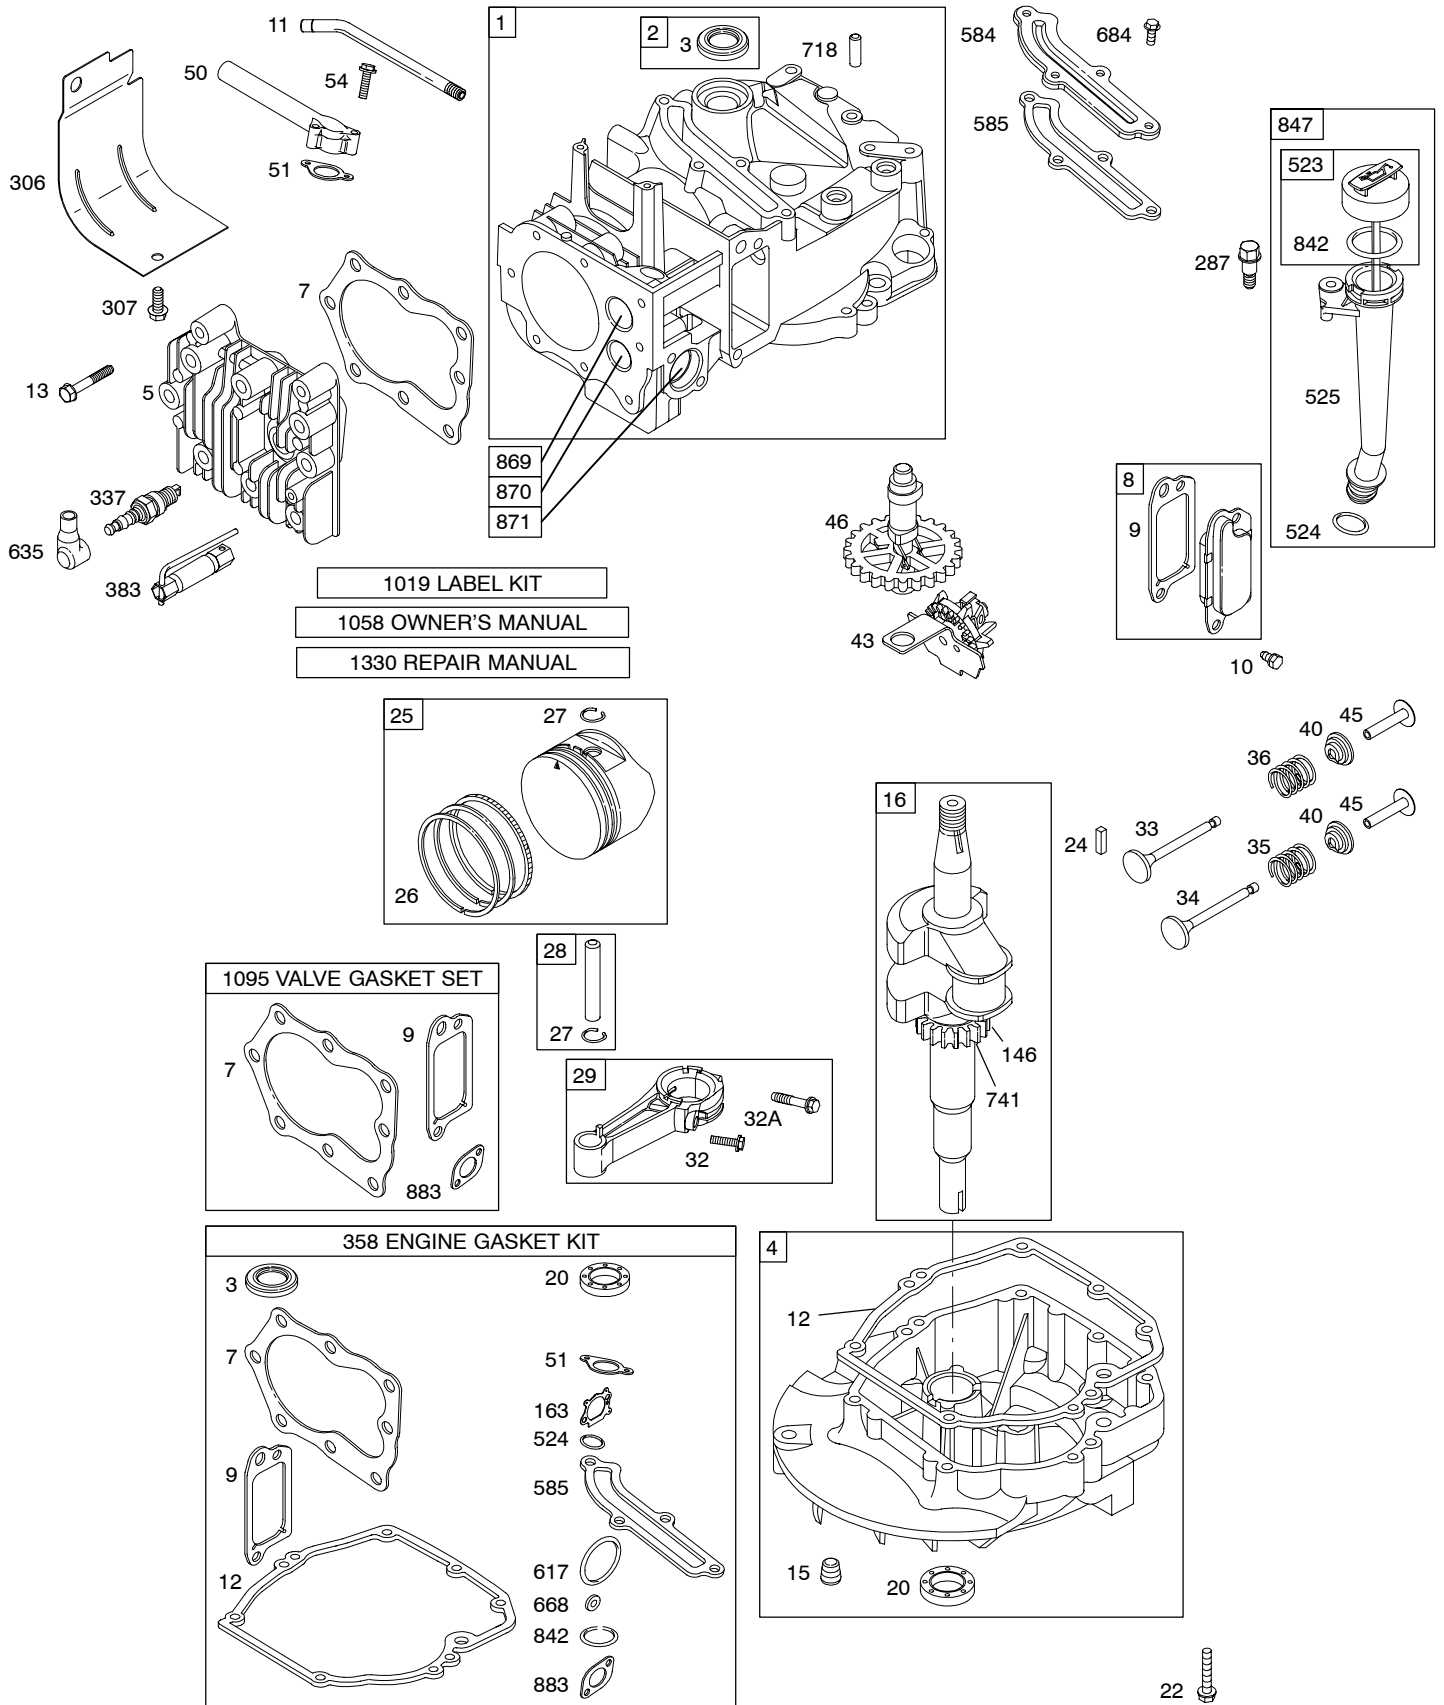

12P800

Illustrations cover a range of engines. Parts shown without corresponding text may not be used on your specific engine.

5772-2

Assemblies include all parts shown in frames.

09/30/2005