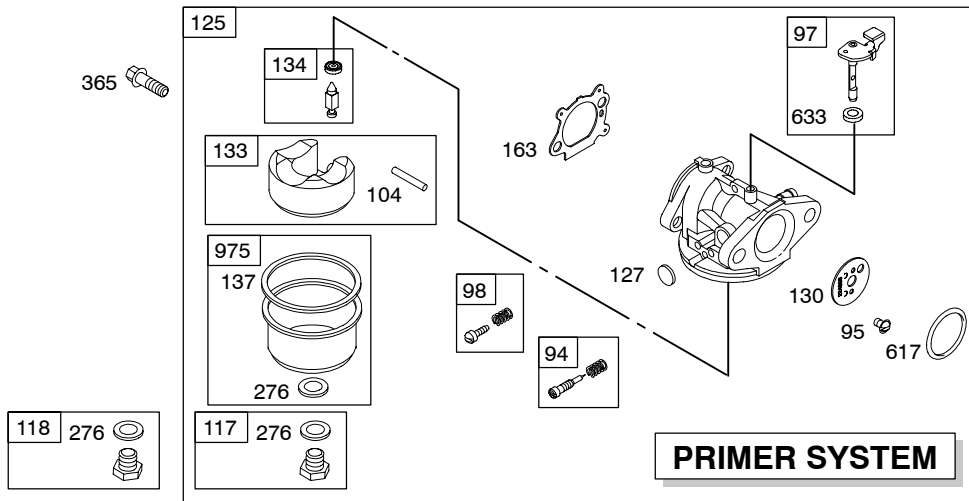

121 CARBURETOR OVERHAUL KIT		
94	134	276
104	137	617
127		633
127A	163	

977 CARBURETOR GASKET SET		
137	276	633
163	617	

Illustrations cover a range of engines. Parts shown without corresponding text may not be used on your specific engine.
5772-3 Assemblies include all parts shown in frames. 09/30/2005