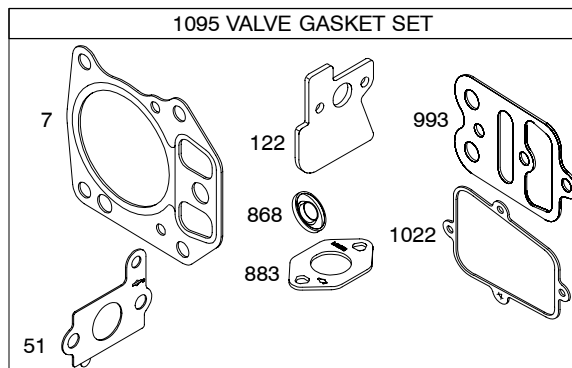

Illustrations cover a range of engines. Parts shown without corresponding text may not be used on your specific engine.
3246-3 Assemblies include all parts shown in frames. 10/12/2005