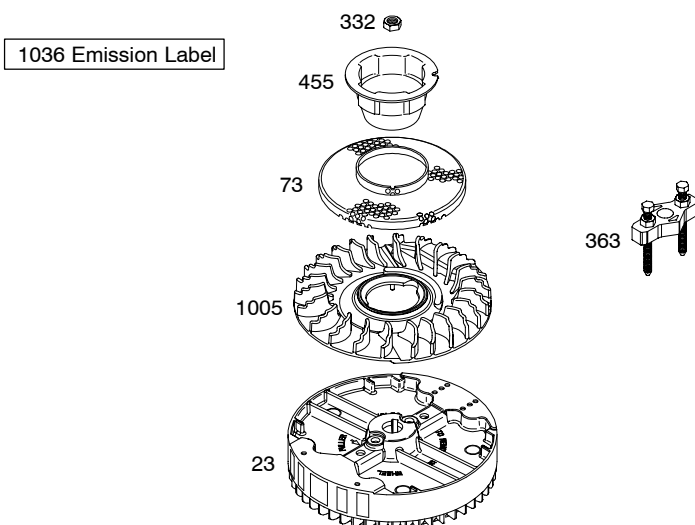

12E600

Illustrations cover a range of engines. Parts shown without corresponding text may not be used on your specific engine.
3246-6 Assemblies include all parts shown in frames. 10/12/2005

REF. NO.	PART NO.	DESCRIPTION	REF. NO.	PART NO.	DESCRIPTION	REF. NO.	PART NO.	DESCRIPTION
1	790363	Cylinder Assembly	35	691304	Spring-Valve (Intake)	146	690979	Key-Timing
2	399269	Kit-Bushing/Seal (Magneto Side)	36	691304	Spring-Valve (Exhaust)	163A	◆◆692667	Gasket-Air Cleaner
3	★299819	Seal-Oil (Magneto Side)	37	694086	Guard-Flywheel	187	791766	Line-Fuel (Cut to Required Length)
4	493279	Sump-Engine	40	692194	Retainer-Valve			(Used After Code Date 05063000).
5	695276	Head-Cylinder	43	691997	Slinger-Governor/Oil			----- Note -----
7	★△695166	Gasket-Cylinder Head	45	690977	Tappet-Valve			691050 Line-Fuel (Cut to Required Length)
8	495786	Breather Assembly	46	694039	Camshaft			(Used Before Code Date 05070100).
9	★272481	Gasket-Breather	51	◆◆692668	Gasket-Intake			
10	691125	Screw (Breather Assembly)	55	691421	Housing-Rewind Starter			
11	499675	Tube-Breather	58	697316	Rope-Starter (Cut To Required Length)	188	691147	Screw (Control Bracket)
12	★692232	Gasket-Crankcase	60	281434	Grip-Starter Rope	190	690940	Screw (Fuel Tank)
13	691137	Screw (Cylinder Head)	65	690837	Screw (Rewind Starter)	192	694543	Adjuster-Rocker Arm
15	691680	Plug-Oil Drain (Square Socket)	73	691222	Screen-Rotating	202	691303	Link-Mechanical Governor
16	691456	Crankshaft	78	691108	Screw (Flywheel Guard)	209A	691291	Spring-Governor
20	★399781	Seal-Oil (PTO Side)	95	691636	Screw (Throttle Valve)	222B	692672	Bracket-Control
22	691092	Screw (Crankcase Cover/Sump)	97	499682	Shaft-Throttle (Metal)	227	691467	Lever-Governor Control
23	696569	Flywheel			----- Note -----	238	691300	Cap-Valve
24	222698	Key-Flywheel			790121 Shaft-Throttle (Plastic)	265	690798	Clamp-Casing
25	792004	Piston Assembly (Standard)	104	◆691242	Pin-Float Hinge	267	691044	Screw (Casing Clamp)
		----- Note -----	117	498981	Jet-Main (Standard)	268	691025	Casing-Control Wire (Cut To Required Length)
		791325 Piston Assembly (.020" Oversize)	118	497466	Jet-Main (High Altitude)	269	691026	Wire-Control (Cut To Required Length)
26	791969	Ring Set (Standard)	121	692703	Kit-Carburetor Overhaul	270	691027	Nut (Control Wire Casing)
		----- Note -----	122	◆◆692799	Spacer-Carburetor	271	691028	Lever-Control
		791324 Ring Set (.020" Oversize)	125	790120	Carburetor	276	◆◆271716	Washer-Sealing
27	691866	Lock-Piston Pin	127	◆694468	Plug-Welch	287	690940	Screw (Dipstick Tube)
28	499423	Pin-Piston	130	691203	Valve-Throttle			----- Note -----
29	499424	Rod-Connecting			696564 Valve-Throttle (Used With Plastic Throttle Shaft)	300	694248	Muffler
32	691664	Screw (Connecting Rod)	133	398187	Float-Carburetor	304	695976	Housing-Blower
32A	695759	Screw (Connecting Rod)	134	◆398188	Kit-Needle/Seat	305	691108	Screw (Blower Housing)
33	499642	Valve-Exhaust	137	◆◆693981	Gasket-Float Bowl	306	691232	Shield-Cylinder
34	499641	Valve-Intake				307	690345	Screw (Cylinder Shield)