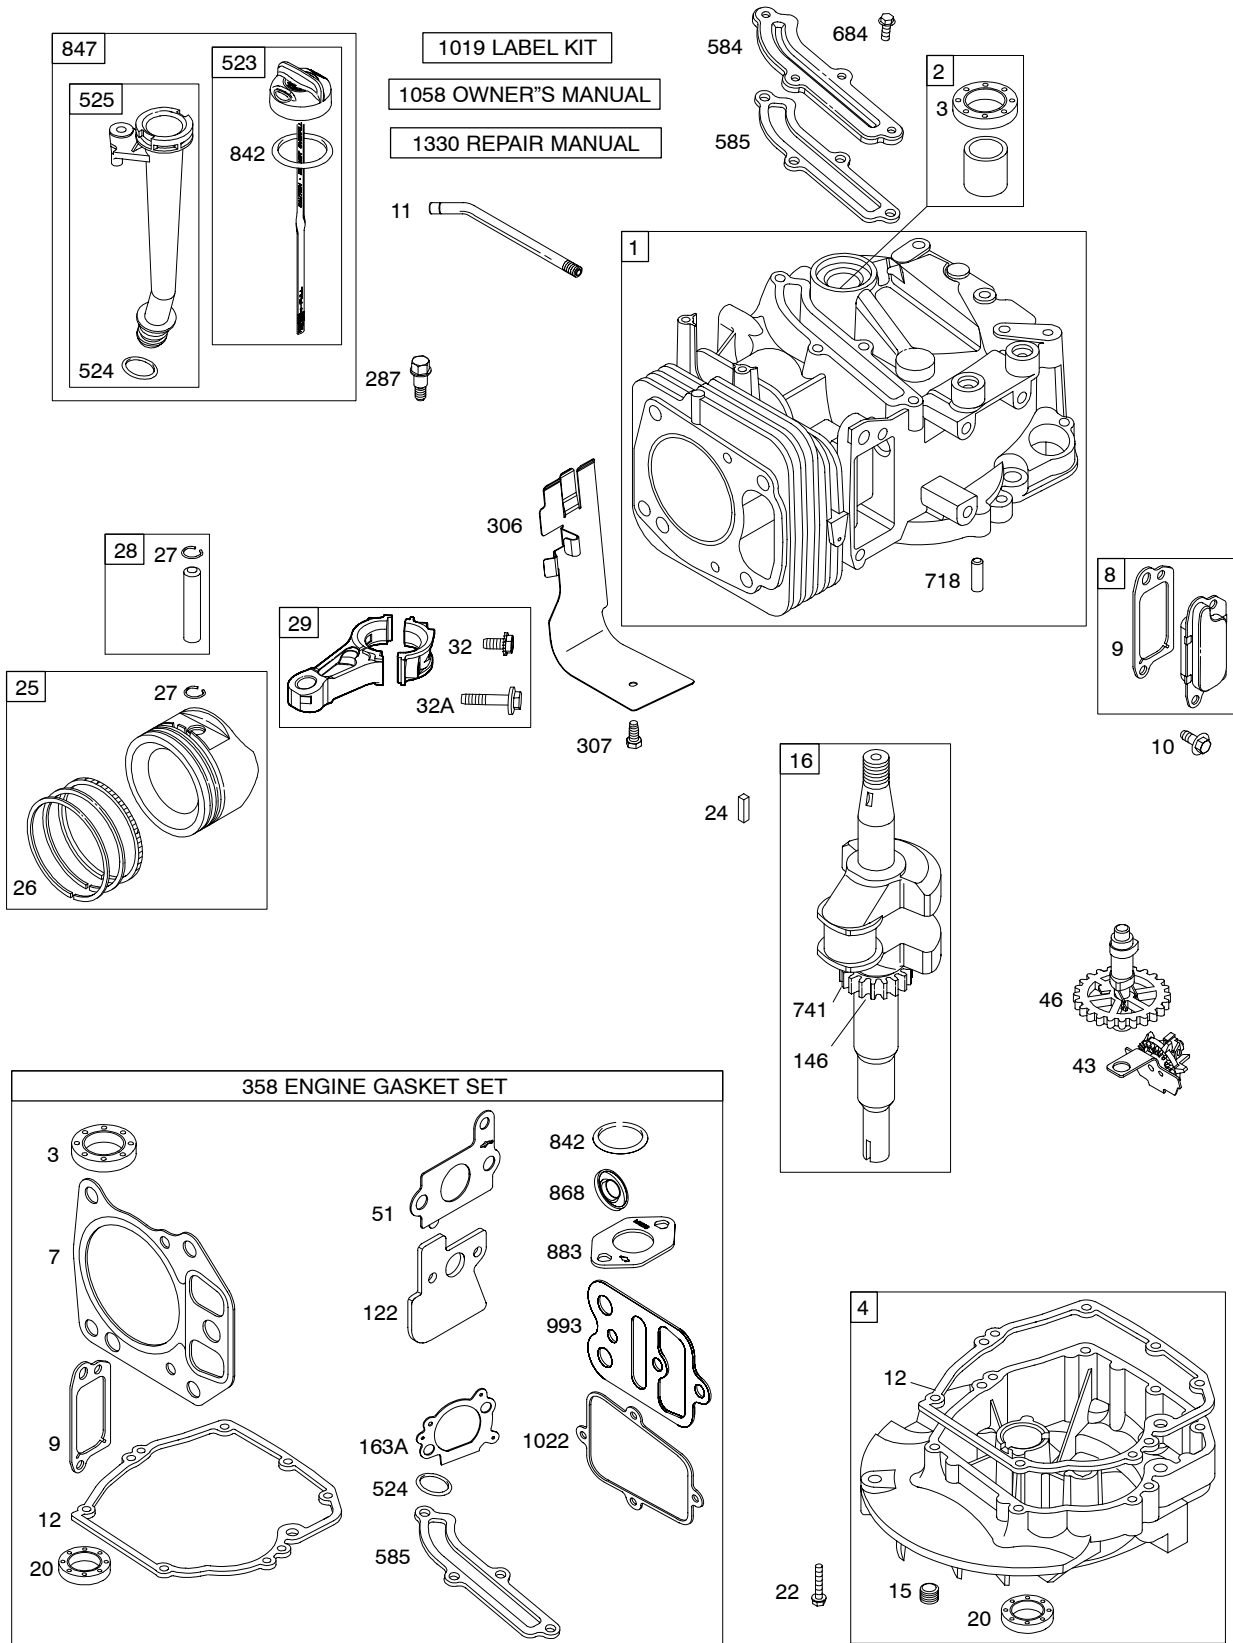

12E600

Illustrations cover a range of engines. Parts shown without corresponding text may not be used on your specific engine.
3246-2 Assemblies include all parts shown in frames. 10/12/2005