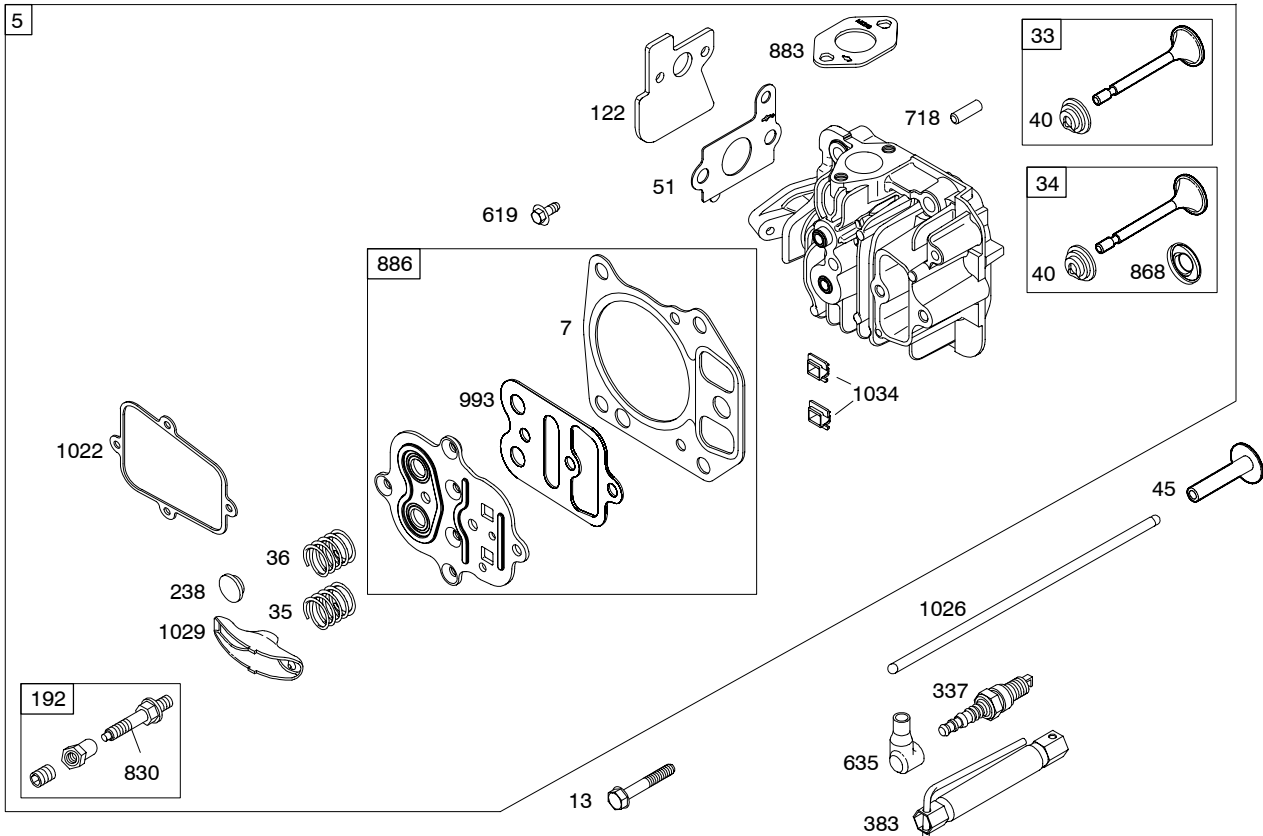

Illustrations cover a range of engines. Parts shown without corresponding text may not be used on your specific engine.
3246-3 Assemblies include all parts shown in frames. 10/12/2005