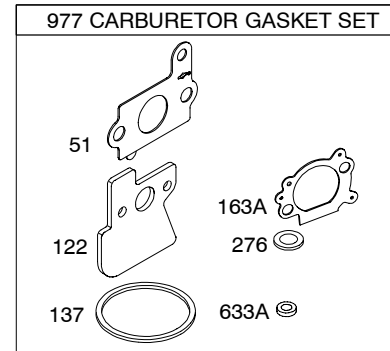

12E600

Illustrated Parts List

Model Series

12E600

TYPE NUMBERS
0135.

TABLE OF CONTENTS

Air Cleaner	5
Blower Housing/Shrouds	6
Camshaft	2
Carburetor	4
Controls	5
Crankshaft	2
Cylinder	2
Cylinder Head	3
Engine Sump	2
Exhaust System	5
Flywheel	6
Flywheel Brake	5
Fuel Supply	4
Governor Spring	5
Ignition	5
Lubrication	2
Piston Group	2
Rewind Starter	6

12E600

Illustrations cover a range of engines. Parts shown without corresponding text may not be used on your specific engine.
3246-2 Assemblies include all parts shown in frames. 10/12/2005

Illustrations cover a range of engines. Parts shown without corresponding text may not be used on your specific engine.
 3246-3 Assemblies include all parts shown in frames. 10/12/2005

12E600

Illustrations cover a range of engines. Parts shown without corresponding text may not be used on your specific engine.
 3246-4 Assemblies include all parts shown in frames. 10/12/2005

Illustrations cover a range of engines. Parts shown without corresponding text may not be used on your specific engine.
 3246-5 Assemblies include all parts shown in frames. 10/12/2005