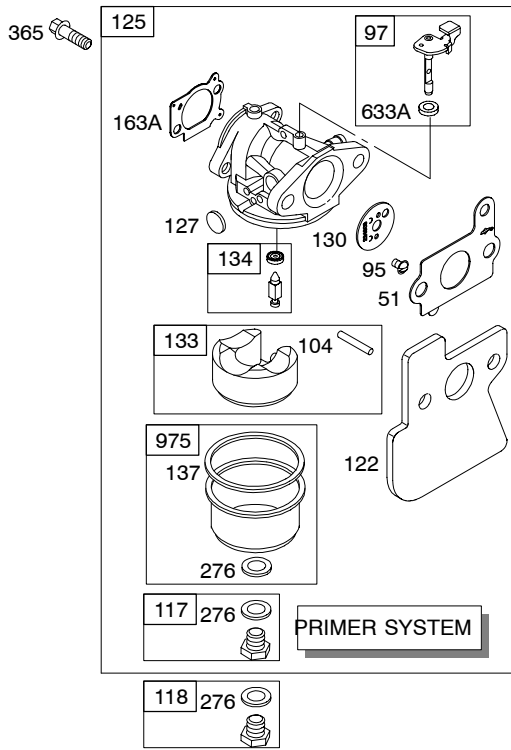

12E600

Illustrations cover a range of engines. Parts shown without corresponding text may not be used on your specific engine.
3246-4 Assemblies include all parts shown in frames. 10/12/2005