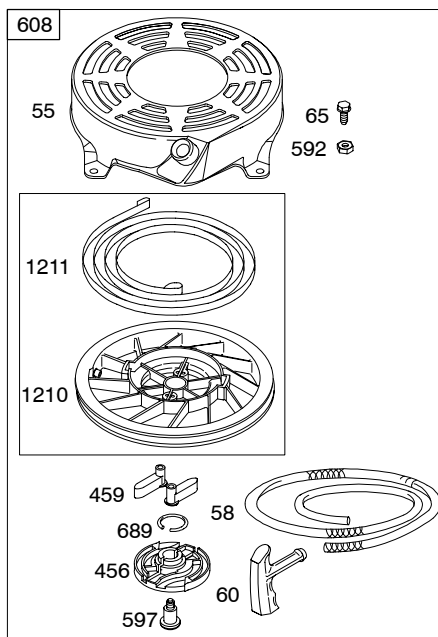

12E600

Illustrations cover a range of engines. Parts shown without corresponding text may not be used on your specific engine.
3246-6 Assemblies include all parts shown in frames. 10/12/2005

REF. NO.	PART NO.	DESCRIPTION	REF. NO.	PART NO.	DESCRIPTION	REF. NO.	PART NO.	DESCRIPTION
1	790363	Cylinder Assembly	35	691304	Spring-Valve (Intake)	146	690979	Key-Timing
2	399269	Kit-Bushing/Seal (Magneto Side)	36	691304	Spring-Valve (Exhaust)	163A	◆◆692667	Gasket-Air Cleaner
3	★299819	Seal-Oil (Magneto Side)	37	694086	Guard-Flywheel	187	791766	Line-Fuel (Cut to Required Length)
4	493279	Sump-Engine	40	692194	Retainer-Valve			(Used After Code Date 05063000).
5	695276	Head-Cylinder	43	691997	Slinger-Governor/Oil			----- Note -----
7	★△695166	Gasket-Cylinder Head	45	690977	Tappet-Valve			691050 Line-Fuel (Cut to Required Length)
8	495786	Breather Assembly	46	694039	Camshaft			(Used Before Code Date 05070100).
9	★272481	Gasket-Breather	51	◆◆692668	Gasket-Intake			
10	691125	Screw (Breather Assembly)	55	691421	Housing-Rewind Starter			
11	499675	Tube-Breather	58	697316	Rope-Starter (Cut To Required Length)	188	691147	Screw (Control Bracket)
12	★692232	Gasket-Crankcase	60	281434	Grip-Starter Rope	190	690940	Screw (Fuel Tank)
13	691137	Screw (Cylinder Head)	65	690837	Screw (Rewind Starter)	192	694543	Adjuster-Rocker Arm
15	691680	Plug-Oil Drain (Square Socket)	73	691222	Screen-Rotating	202	691303	Link-Mechanical Governor
16	691456	Crankshaft	78	691108	Screw (Flywheel Guard)	209A	691291	Spring-Governor
20	★399781	Seal-Oil (PTO Side)	95	691636	Screw (Throttle Valve)	222B	692672	Bracket-Control
22	691092	Screw (Crankcase Cover/Sump)	97	499682	Shaft-Throttle (Metal)	227	691467	Lever-Governor Control
23	696569	Flywheel			----- Note -----	238	691300	Cap-Valve
24	222698	Key-Flywheel			790121 Shaft-Throttle (Plastic)	265	690798	Clamp-Casing
25	792004	Piston Assembly (Standard)	104	◆691242	Pin-Float Hinge	267	691044	Screw (Casing Clamp)
		----- Note -----	117	498981	Jet-Main (Standard)	268	691025	Casing-Control Wire (Cut To Required Length)
		791325 Piston Assembly (.020" Oversize)	118	497466	Jet-Main (High Altitude)	269	691026	Wire-Control (Cut To Required Length)
26	791969	Ring Set (Standard)	121	692703	Kit-Carburetor Overhaul	270	691027	Nut (Control Wire Casing)
		----- Note -----	122	◆◆692799	Spacer-Carburetor	271	691028	Lever-Control
		791324 Ring Set (.020" Oversize)	125	790120	Carburetor	276	◆◆271716	Washer-Sealing
27	691866	Lock-Piston Pin	127	◆694468	Plug-Welch	287	690940	Screw (Dipstick Tube)
28	499423	Pin-Piston	130	691203	Valve-Throttle			----- Note -----
29	499424	Rod-Connecting			696564 Valve-Throttle (Used With Plastic Throttle Shaft)	300	694248	Muffler
32	691664	Screw (Connecting Rod)	133	398187	Float-Carburetor	304	695976	Housing-Blower
32A	695759	Screw (Connecting Rod)	134	◆398188	Kit-Needle/Seat	305	691108	Screw (Blower Housing)
33	499642	Valve-Exhaust	137	◆◆693981	Gasket-Float Bowl	306	691232	Shield-Cylinder
34	499641	Valve-Intake				307	690345	Screw (Cylinder Shield)