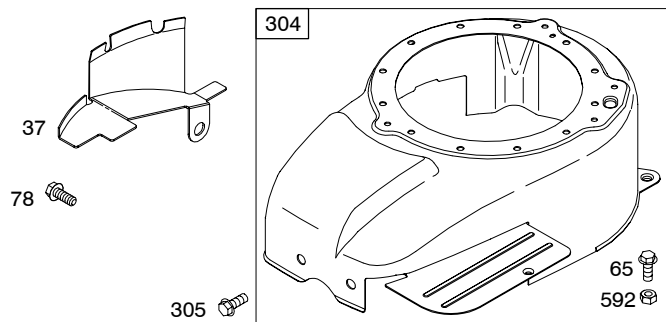

12E600

Illustrations cover a range of engines. Parts shown without corresponding text may not be used on your specific engine.
3246-6 Assemblies include all parts shown in frames. 10/12/2005

REF. NO.	PART NO.	DESCRIPTION	REF. NO.	PART NO.	DESCRIPTION	REF. NO.	PART NO.	DESCRIPTION
1	790363	Cylinder Assembly	35	691304	Spring-Valve (Intake)	146	690979	Key-Timing
2	399269	Kit-Bushing/Seal (Magneto Side)	36	691304	Spring-Valve (Exhaust)	163A	◆◆692667	Gasket-Air Cleaner
3	★299819	Seal-Oil (Magneto Side)	37	694086	Guard-Flywheel	187	791766	Line-Fuel (Cut to Required Length)
4	493279	Sump-Engine	40	692194	Retainer-Valve			(Used After Code Date 05063000).
5	695276	Head-Cylinder	43	691997	Slinger-Governor/Oil			----- Note -----
7	★△695166	Gasket-Cylinder Head	45	690977	Tappet-Valve			691050 Line-Fuel (Cut to Required Length)
8	495786	Breather Assembly	46	694039	Camshaft			(Used Before Code Date 05070100).
9	★272481	Gasket-Breather	51	◆◆692668	Gasket-Intake			
10	691125	Screw (Breather Assembly)	55	691421	Housing-Rewind Starter			
11	499675	Tube-Breather	58	697316	Rope-Starter (Cut To Required Length)	188	691147	Screw (Control Bracket)
12	★692232	Gasket-Crankcase	60	281434	Grip-Starter Rope	190	690940	Screw (Fuel Tank)
13	691137	Screw (Cylinder Head)	65	690837	Screw (Rewind Starter)	192	694543	Adjuster-Rocker Arm
15	691680	Plug-Oil Drain (Square Socket)	73	691222	Screen-Rotating	202	691303	Link-Mechanical Governor
16	691456	Crankshaft	78	691108	Screw (Flywheel Guard)	209A	691291	Spring-Governor
20	★399781	Seal-Oil (PTO Side)	95	691636	Screw (Throttle Valve)	222B	692672	Bracket-Control
22	691092	Screw (Crankcase Cover/Sump)	97	499682	Shaft-Throttle (Metal)	227	691467	Lever-Governor Control
23	696569	Flywheel			----- Note -----	238	691300	Cap-Valve
24	222698	Key-Flywheel			790121 Shaft-Throttle (Plastic)	265	690798	Clamp-Casing
25	792004	Piston Assembly (Standard)	104	◆691242	Pin-Float Hinge	267	691044	Screw (Casing Clamp)
		----- Note -----	117	498981	Jet-Main (Standard)	268	691025	Casing-Control Wire (Cut To Required Length)
		791325 Piston Assembly (.020" Oversize)	118	497466	Jet-Main (High Altitude)	269	691026	Wire-Control (Cut To Required Length)
26	791969	Ring Set (Standard)	121	692703	Kit-Carburetor Overhaul	270	691027	Nut (Control Wire Casing)
		----- Note -----	122	◆◆692799	Spacer-Carburetor	271	691028	Lever-Control
		791324 Ring Set (.020" Oversize)	125	790120	Carburetor	276	◆◆271716	Washer-Sealing
27	691866	Lock-Piston Pin	127	◆694468	Plug-Welch	287	690940	Screw (Dipstick Tube)
28	499423	Pin-Piston	130	691203	Valve-Throttle			----- Note -----
29	499424	Rod-Connecting			696564 Valve-Throttle (Used With Plastic Throttle Shaft)	300	694248	Muffler
32	691664	Screw (Connecting Rod)	133	398187	Float-Carburetor	304	695976	Housing-Blower
32A	695759	Screw (Connecting Rod)	134	◆398188	Kit-Needle/Seat	305	691108	Screw (Blower Housing)
33	499642	Valve-Exhaust	137	◆◆693981	Gasket-Float Bowl	306	691232	Shield-Cylinder
34	499641	Valve-Intake				307	690345	Screw (Cylinder Shield)