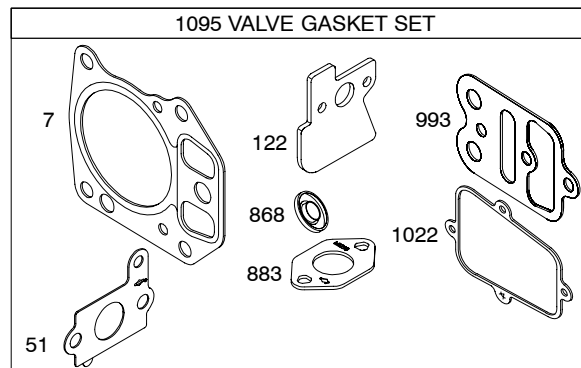

Illustrations cover a range of engines. Parts shown without corresponding text may not be used on your specific engine.
5267-3 Assemblies include all parts shown in frames. 10/12/2005