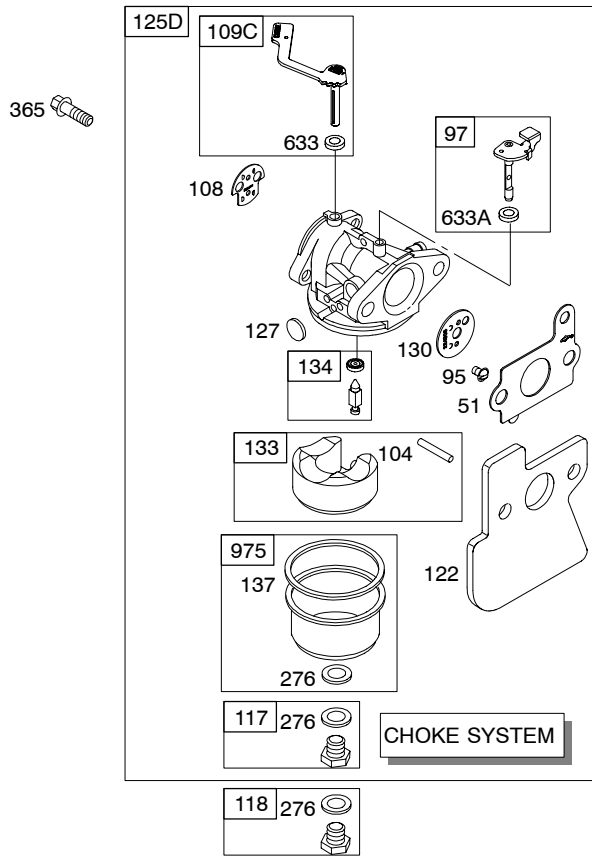

129600

Illustrations cover a range of engines. Parts shown without corresponding text may not be used on your specific engine.
5267-4 Assemblies include all parts shown in frames. 10/12/2005