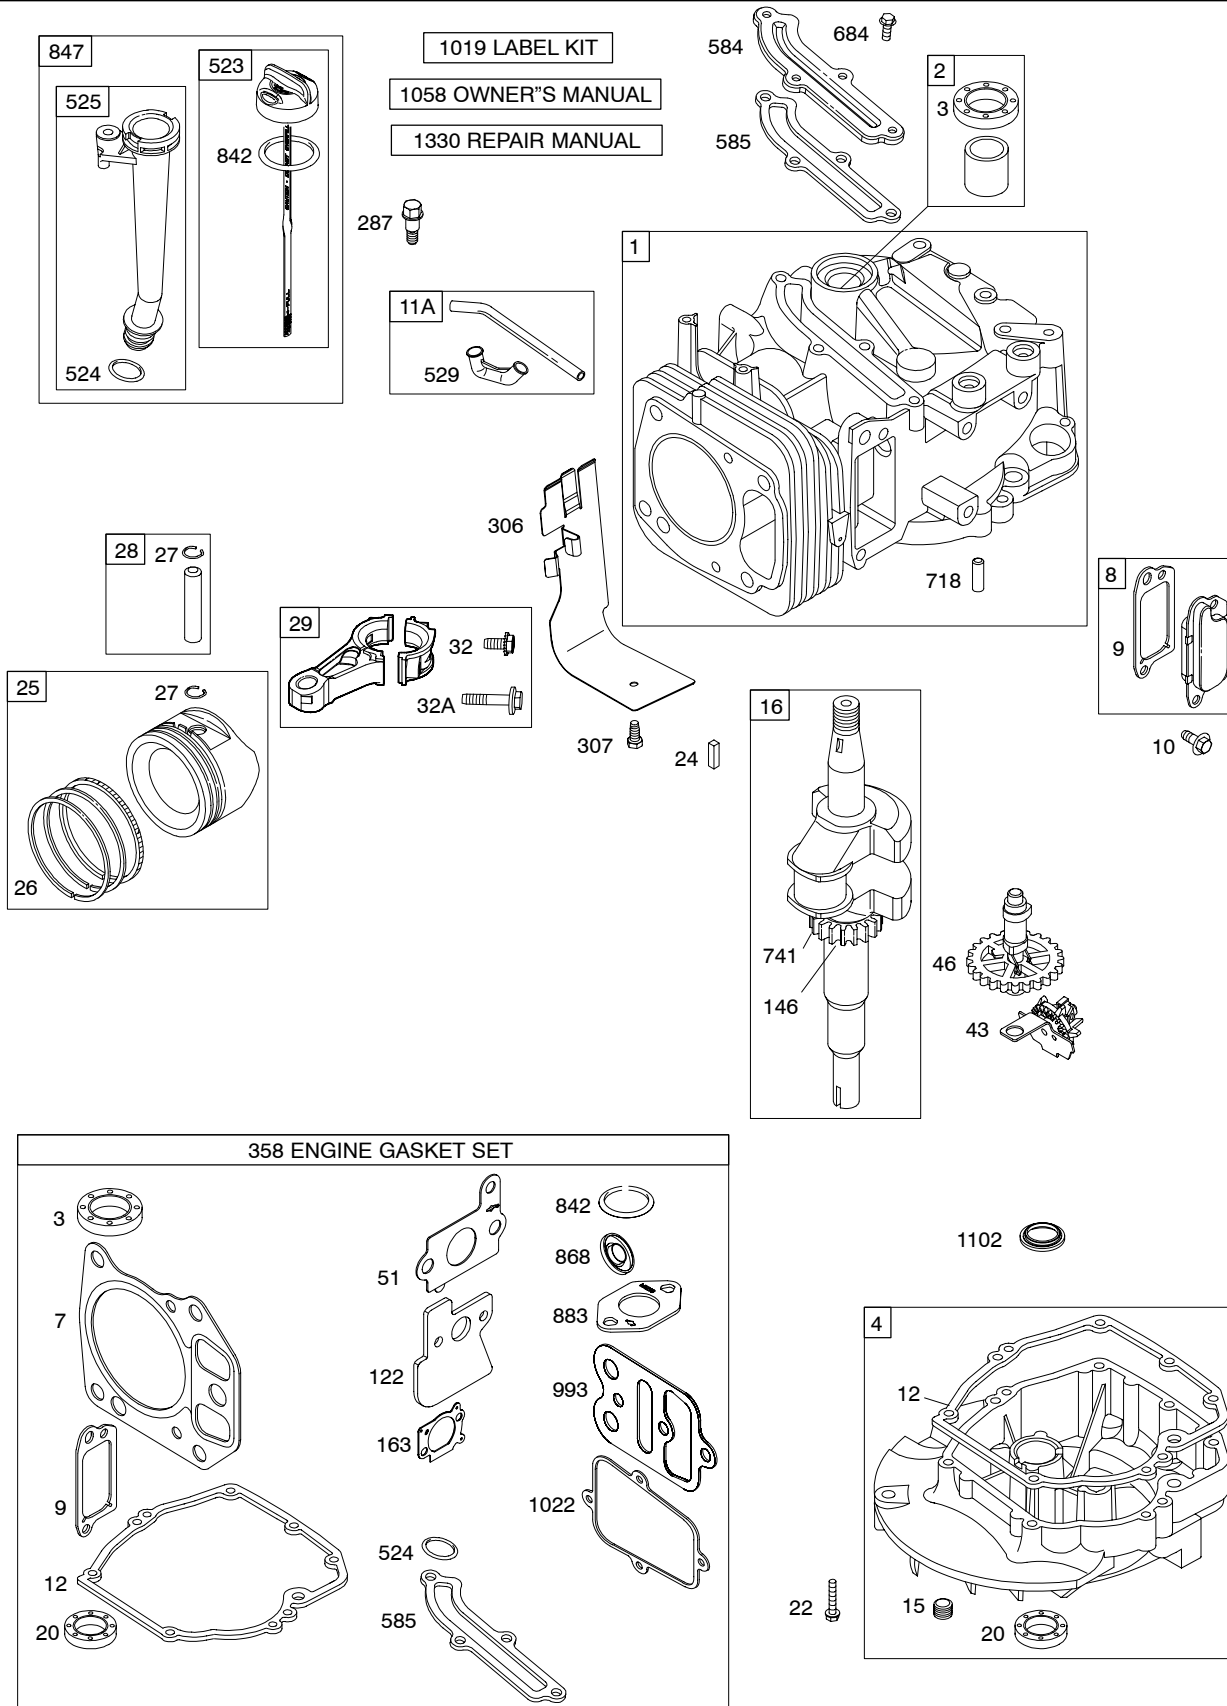

129600

Illustrations cover a range of engines. Parts shown without corresponding text may not be used on your specific engine.
5267-2 Assemblies include all parts shown in frames. 10/12/2005