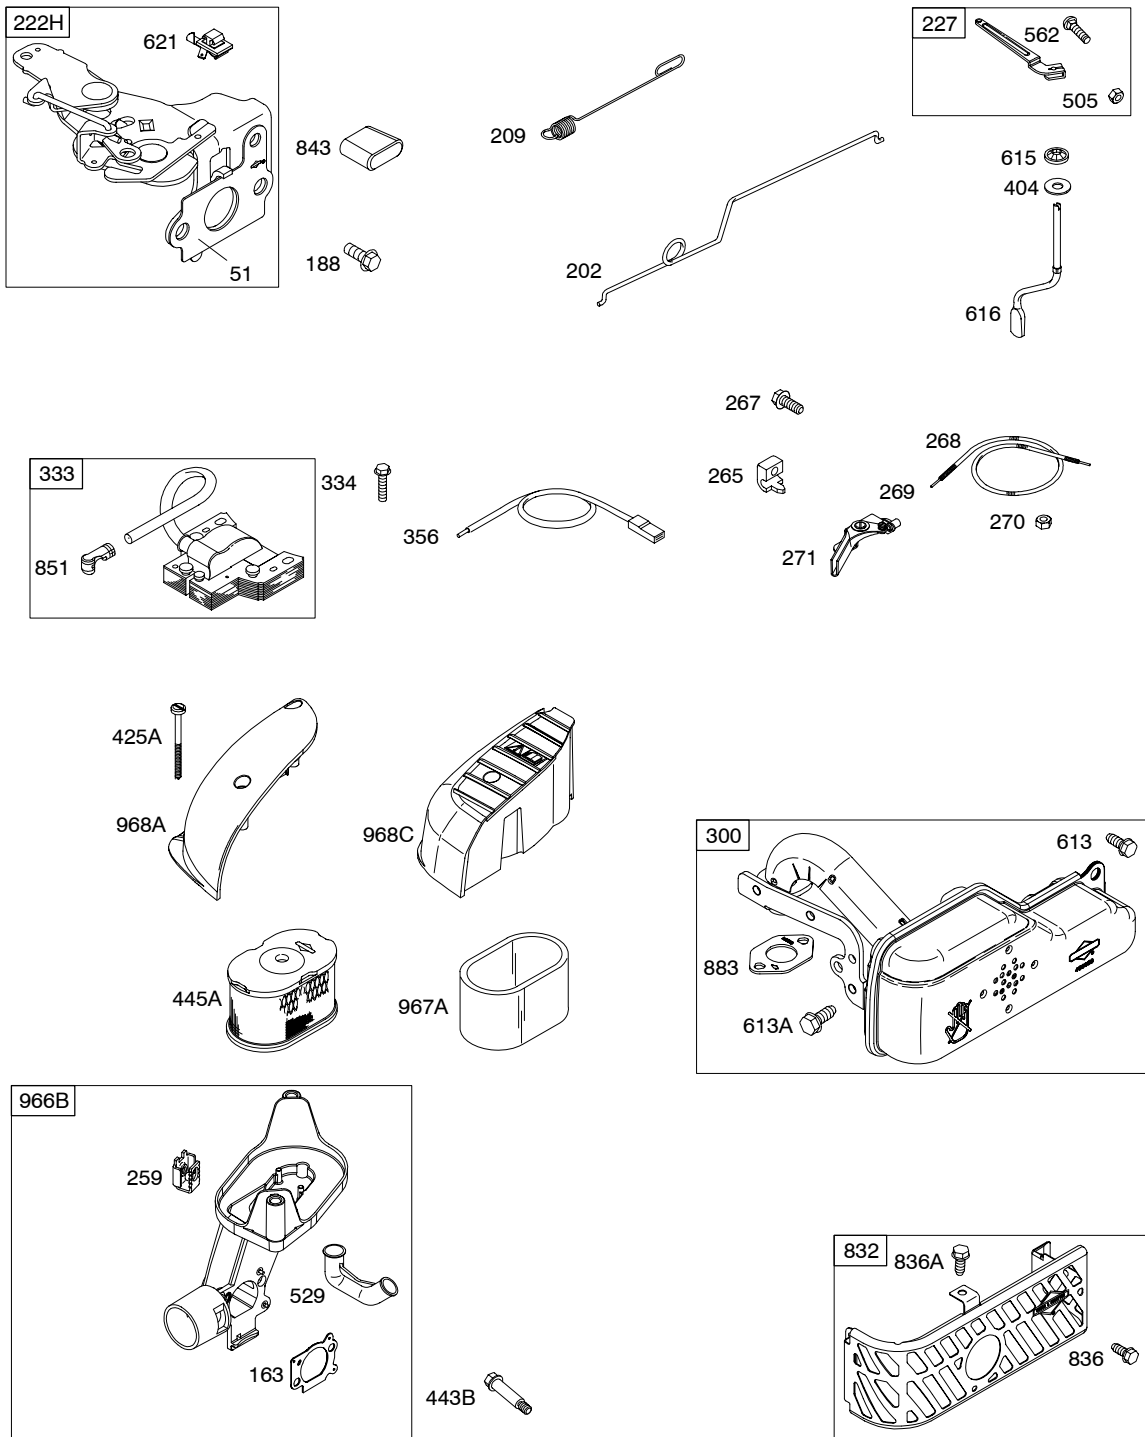

5267-5 *Illustrations cover a range of engines. Parts shown without corresponding text may not be used on your specific engine.* Assemblies include all parts shown in frames. 10/12/2005