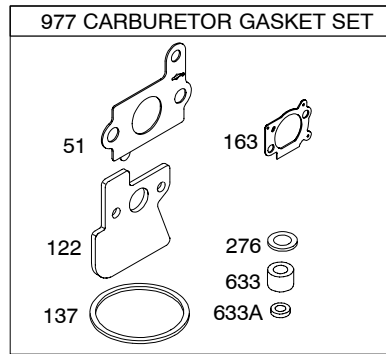

129600

Illustrated Parts List

Model Series

129600

TYPE NUMBERS
0111 through 0114.

TABLE OF CONTENTS

| | |
|-------------------------------------|---|
| Air Cleaner | 5 |
| Blower Housing/Shrouds | 6 |
| Camshaft | 2 |
| Carburetor | 4 |
| Controls | 5 |
| Crankshaft | 2 |
| Cylinder | 2 |
| Cylinder Head | 3 |
| Engine Sump | 2 |
| Exhaust System | 5 |
| Flywheel | 6 |
| Fuel Supply | 4 |
| Governor Spring | 5 |
| Ignition | 5 |
| Lubrication | 2 |
| Piston Group | 2 |
| Rewind Starter | 6 |

129600

Illustrations cover a range of engines. Parts shown without corresponding text may not be used on your specific engine.
 5267-2 Assemblies include all parts shown in frames. 10/12/2005

Illustrations cover a range of engines. Parts shown without corresponding text may not be used on your specific engine.
 5267-3 Assemblies include all parts shown in frames. 10/12/2005

129600

Illustrations cover a range of engines. Parts shown without corresponding text may not be used on your specific engine.
 5267-4 Assemblies include all parts shown in frames. 10/12/2005

5267-5 *Illustrations cover a range of engines. Parts shown without corresponding text may not be used on your specific engine.* Assemblies include all parts shown in frames. 10/12/2005

129600

1036 Emission Label

Illustrations cover a range of engines. Parts shown without corresponding text may not be used on your specific engine.
 5267-6 Assemblies include all parts shown in frames. 10/12/2005