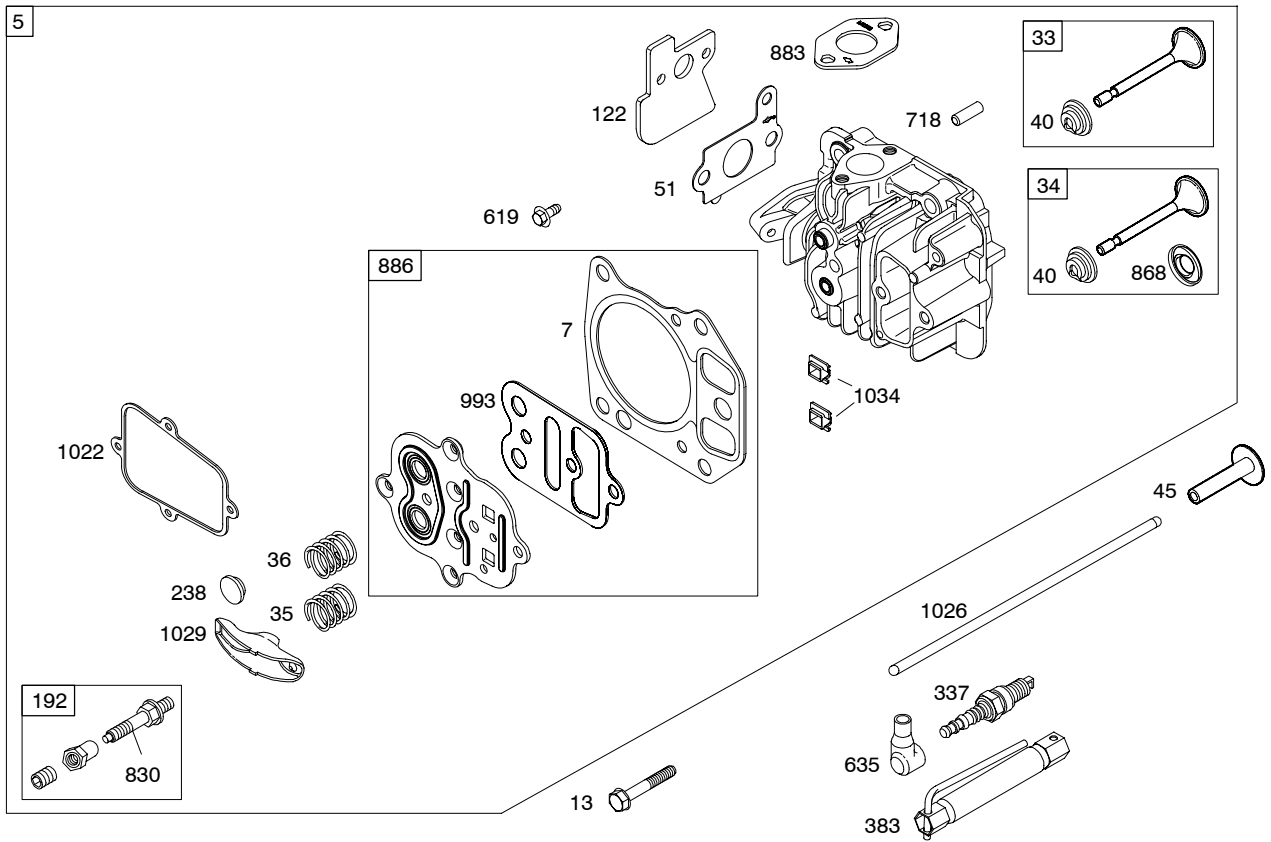

Illustrations cover a range of engines. Parts shown without corresponding text may not be used on your specific engine.
5267-3 Assemblies include all parts shown in frames. 10/12/2005