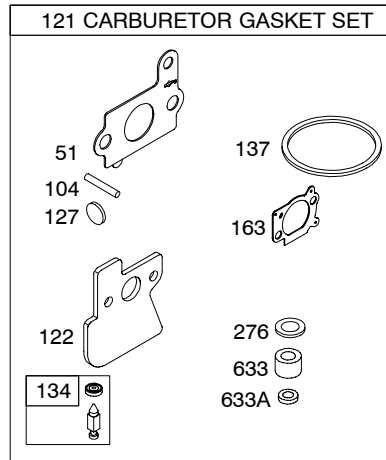

129600

Illustrated Parts List

Model Series

129600

TYPE NUMBERS
0111 through 0114.

TABLE OF CONTENTS

| | |
|-------------------------------------|---|
| Air Cleaner | 5 |
| Blower Housing/Shrouds | 6 |
| Camshaft | 2 |
| Carburetor | 4 |
| Controls | 5 |
| Crankshaft | 2 |
| Cylinder | 2 |
| Cylinder Head | 3 |
| Engine Sump | 2 |
| Exhaust System | 5 |
| Flywheel | 6 |
| Fuel Supply | 4 |
| Governor Spring | 5 |
| Ignition | 5 |
| Lubrication | 2 |
| Piston Group | 2 |
| Rewind Starter | 6 |

129600

Illustrations cover a range of engines. Parts shown without corresponding text may not be used on your specific engine.
 5267-2 Assemblies include all parts shown in frames. 10/12/2005

Illustrations cover a range of engines. Parts shown without corresponding text may not be used on your specific engine.
 5267-3 Assemblies include all parts shown in frames. 10/12/2005

129600

Illustrations cover a range of engines. Parts shown without corresponding text may not be used on your specific engine.
 5267-4 Assemblies include all parts shown in frames. 10/12/2005

5267-5 *Illustrations cover a range of engines. Parts shown without corresponding text may not be used on your specific engine.* Assemblies include all parts shown in frames. 10/12/2005