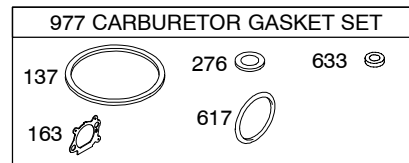

Illustrations cover a range of engines. Parts shown without corresponding text may not be used on your specific engine.
3241-3 Assemblies include all parts shown in frames. 10/05/2005