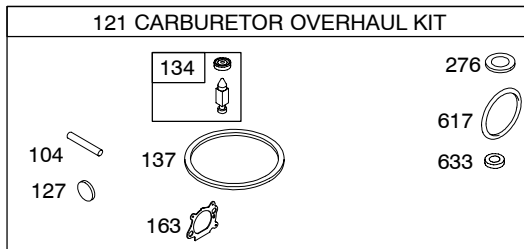

Illustrations cover a range of engines. Parts shown without corresponding text may not be used on your specific engine.
3241-3 Assemblies include all parts shown in frames. 10/05/2005