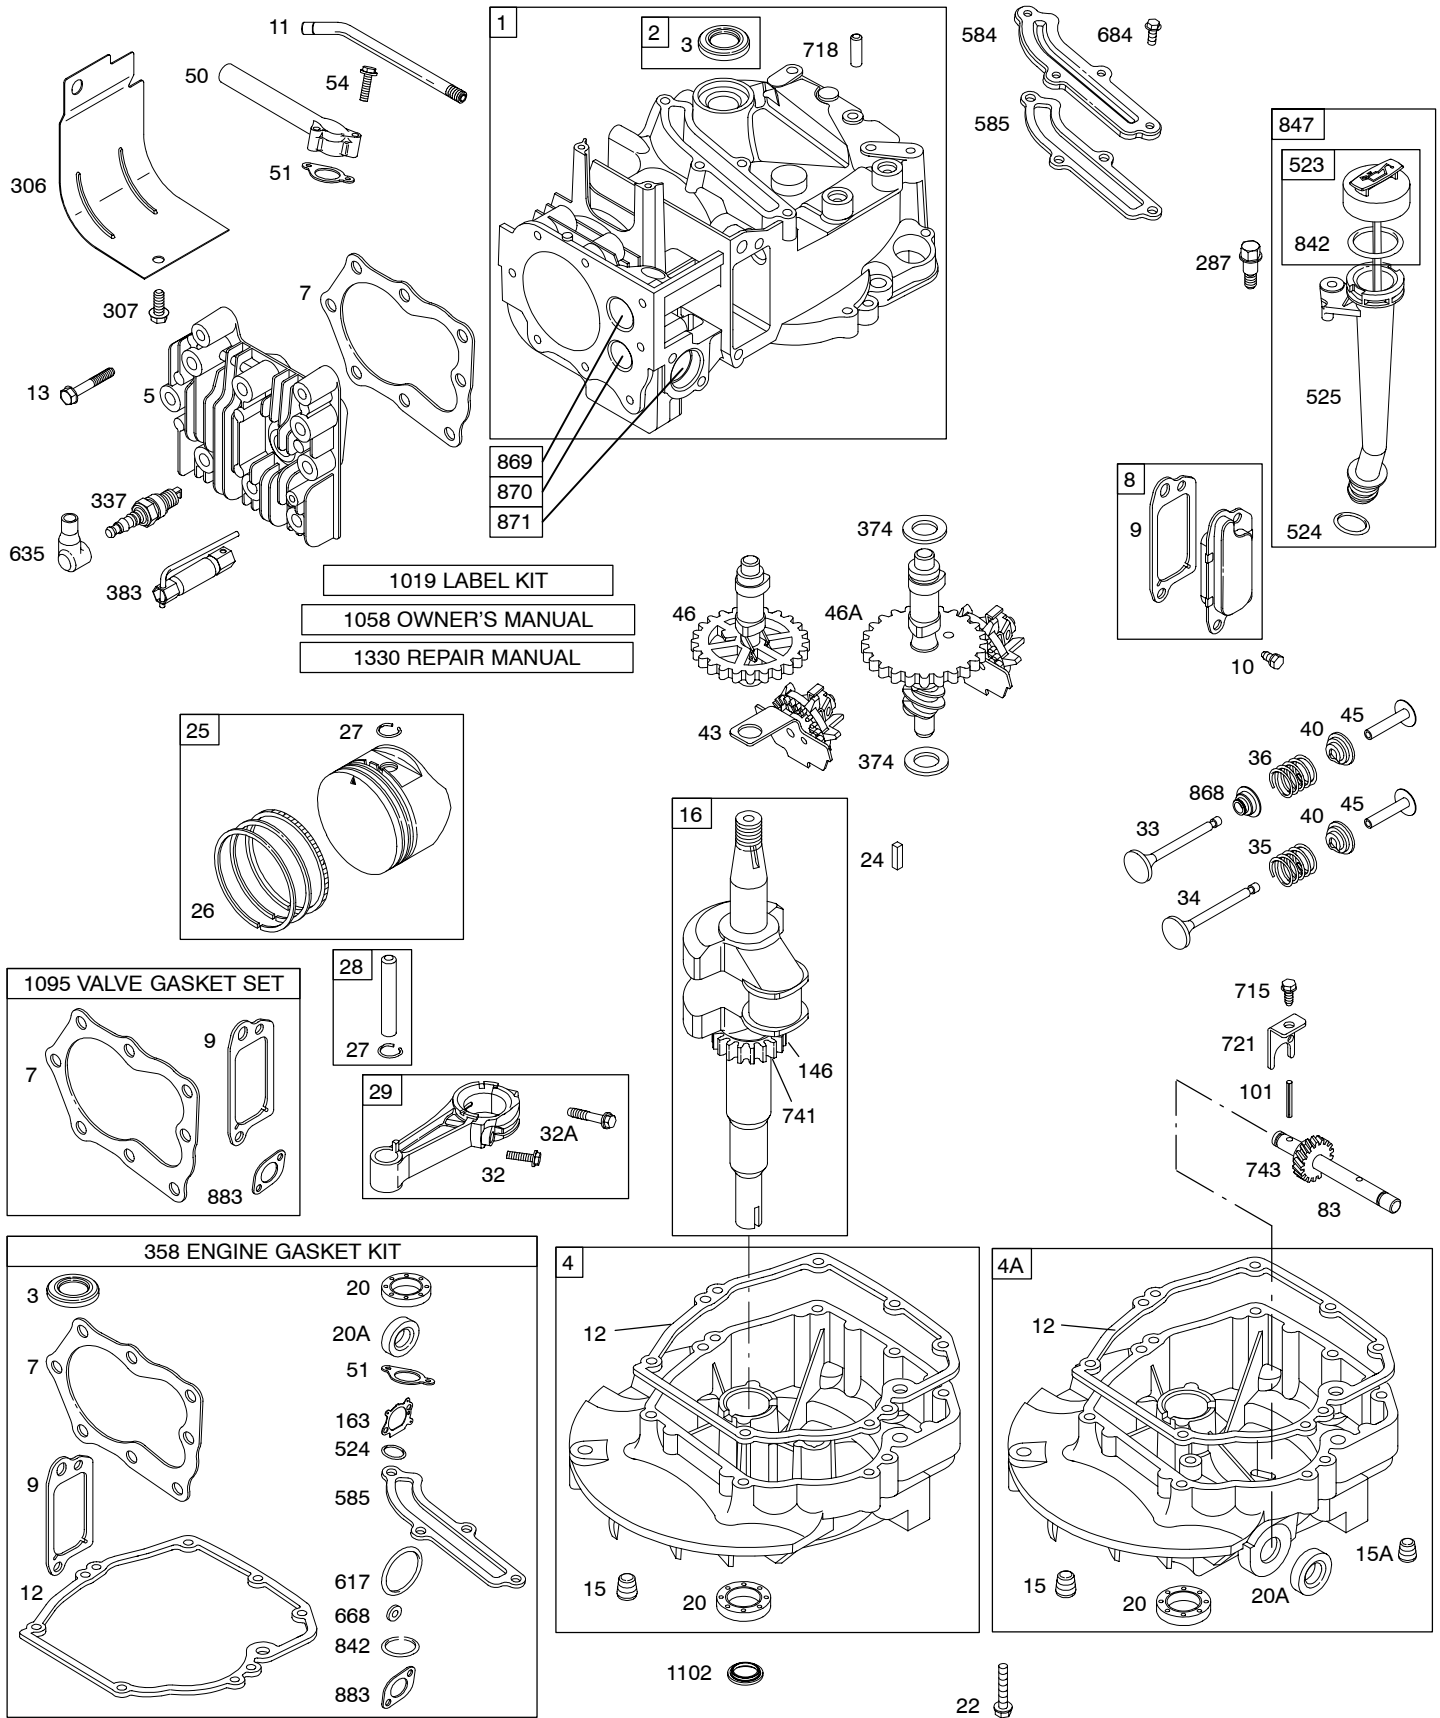

122K00

Illustrations cover a range of engines. Parts shown without corresponding text may not be used on your specific engine.

5053-2

Assemblies include all parts shown in frames.

10/06/2005