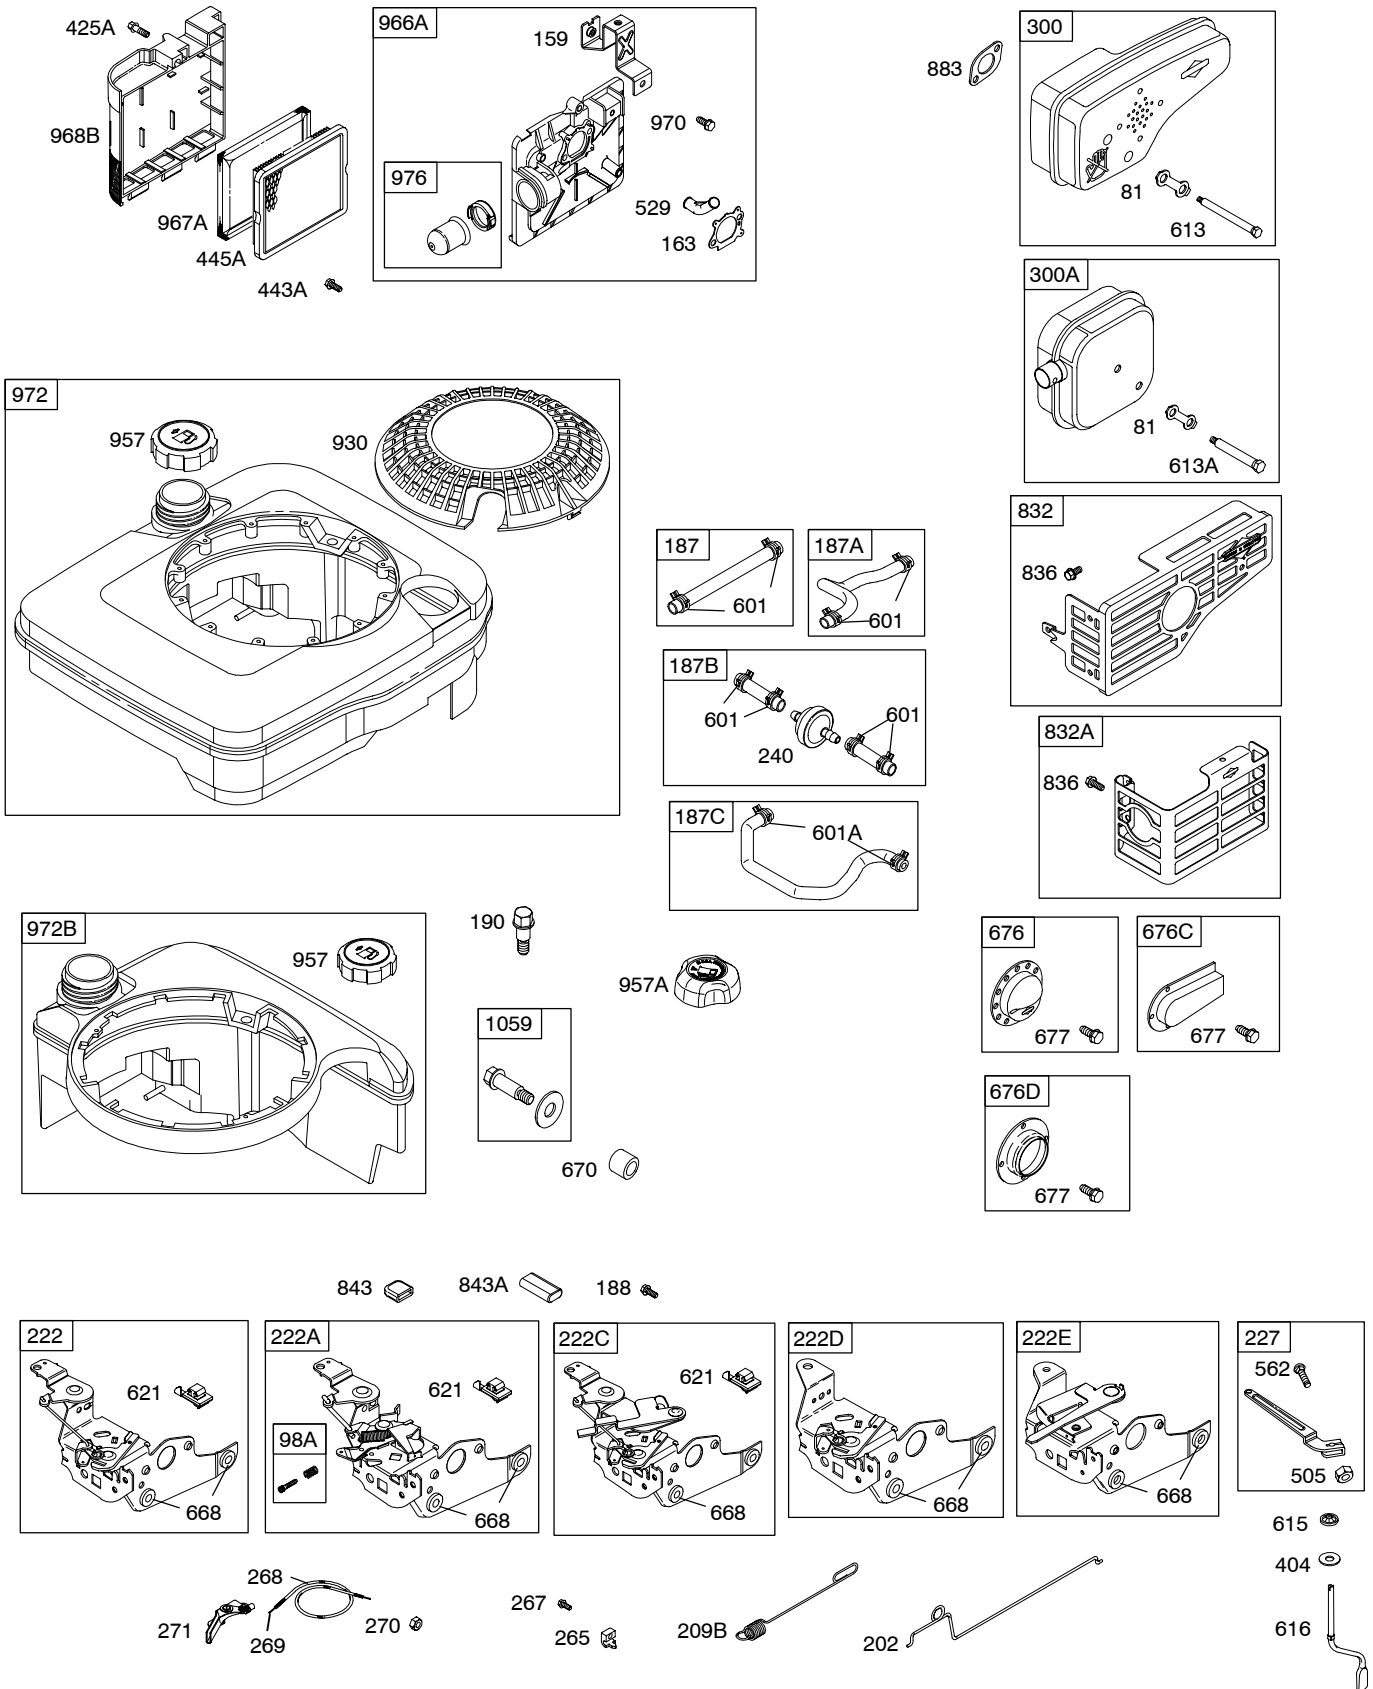

122K00

Illustrations cover a range of engines. Parts shown without corresponding text may not be used on your specific engine.
5053-4 Assemblies include all parts shown in frames. 10/06/2005