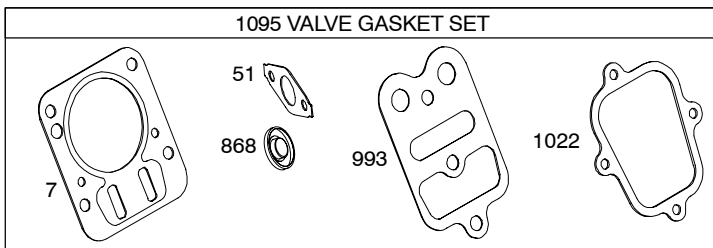

Illustrations cover a range of engines. Parts shown without corresponding text may not be used on your specific engine.