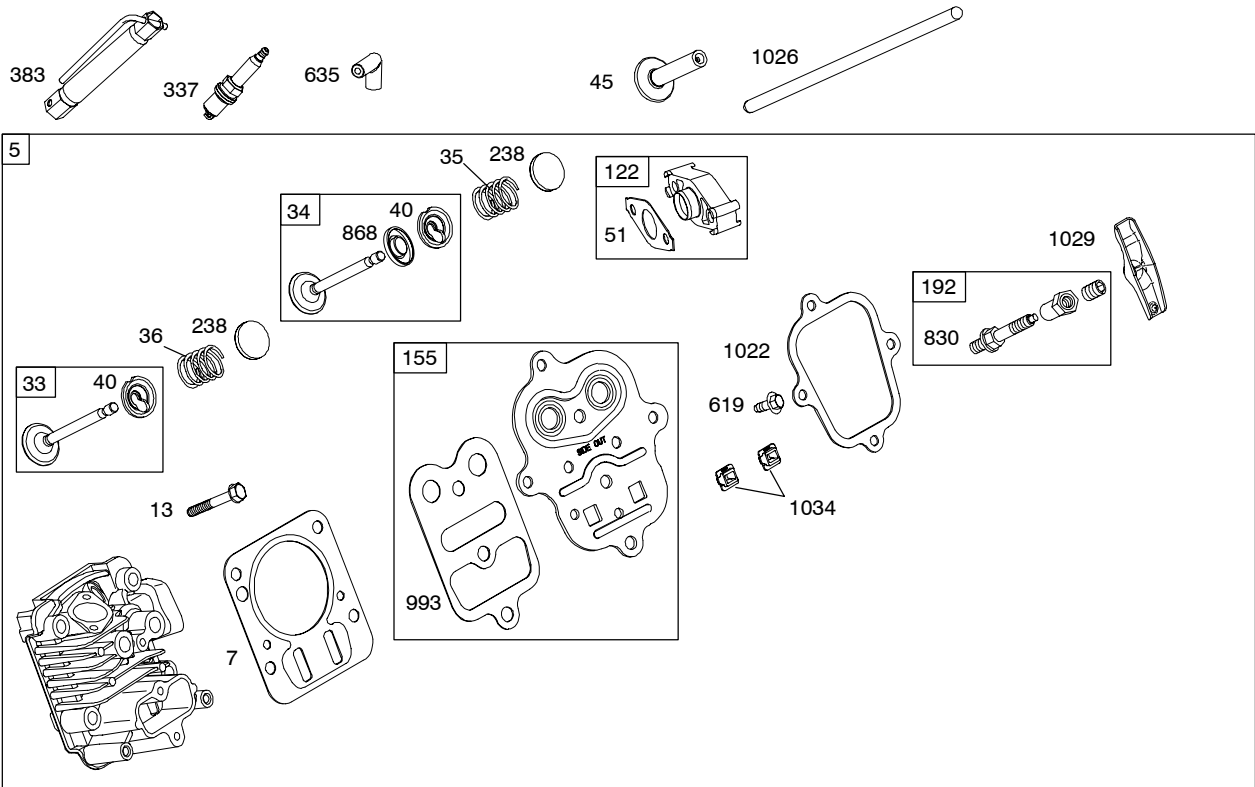

Illustrations cover a range of engines. Parts shown without corresponding text may not be used on your specific engine.