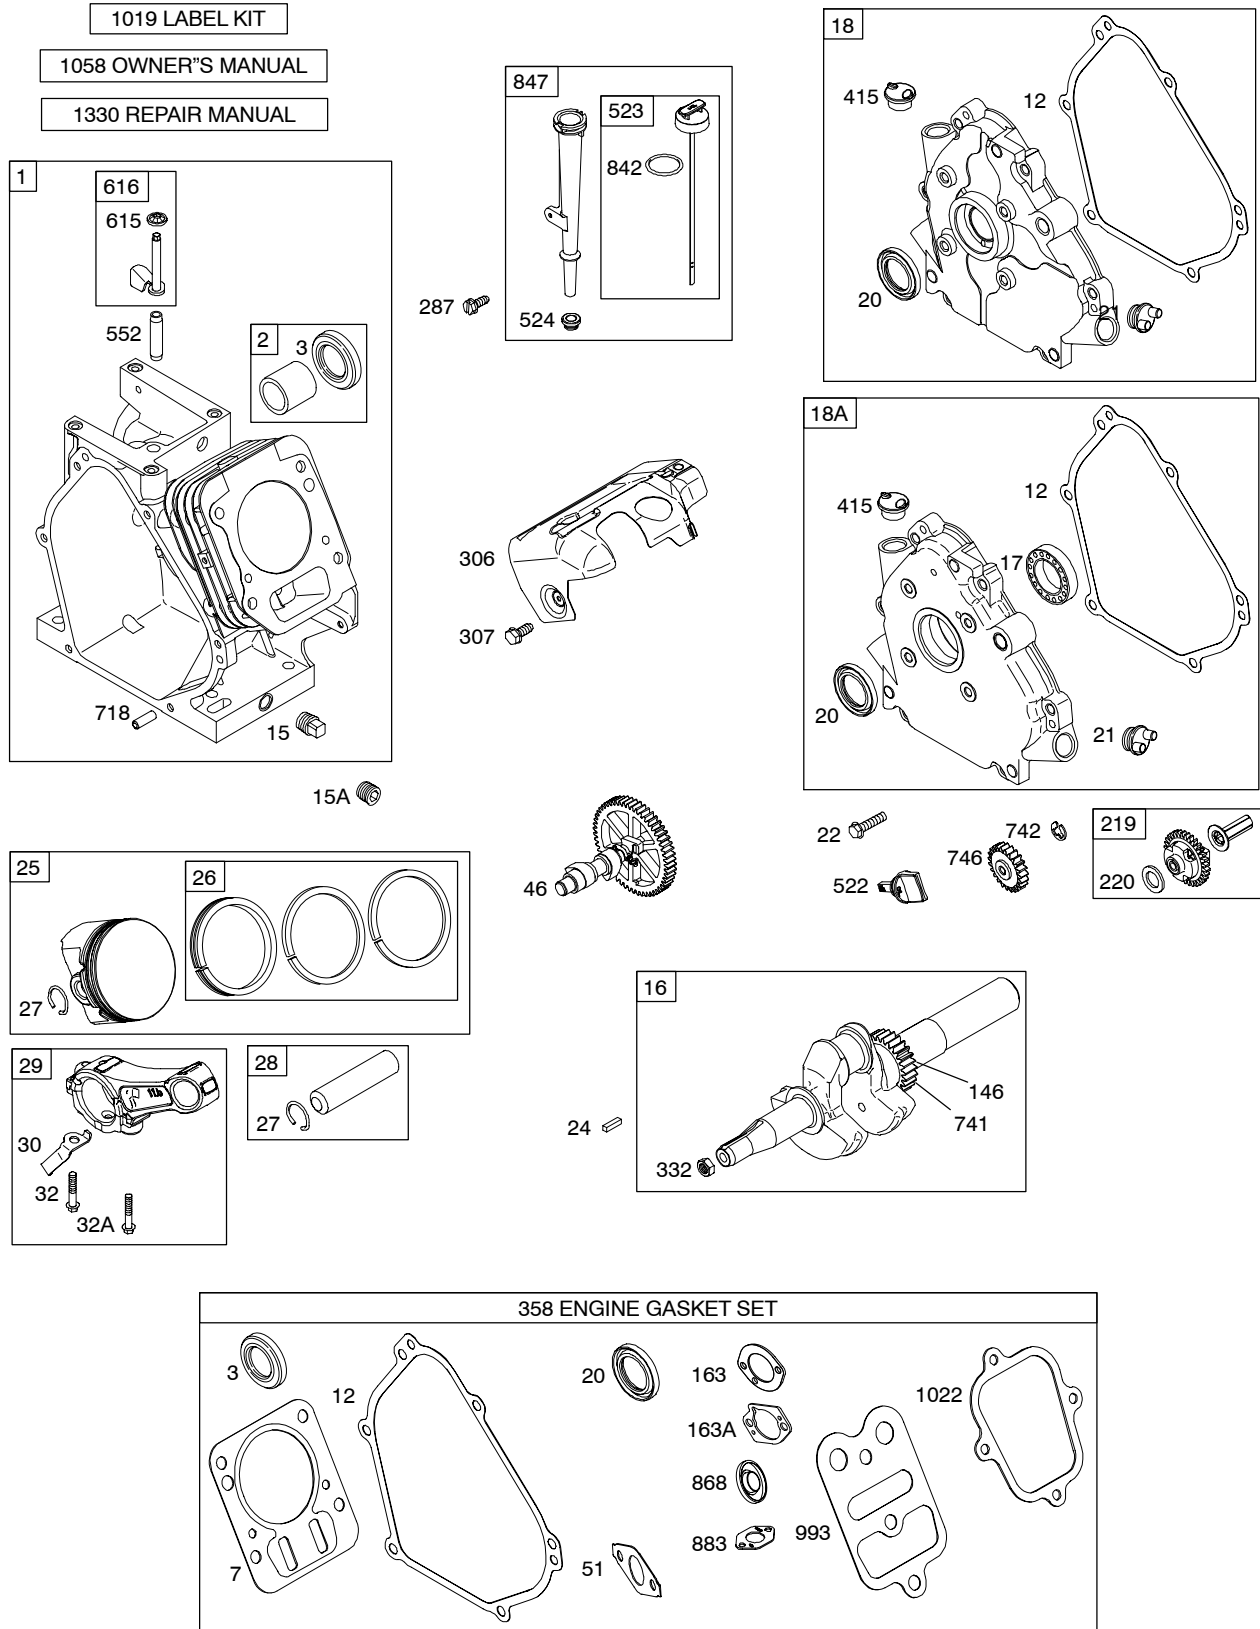

122000

Illustrations cover a range of engines. Parts shown without corresponding text may not be used on your specific engine.