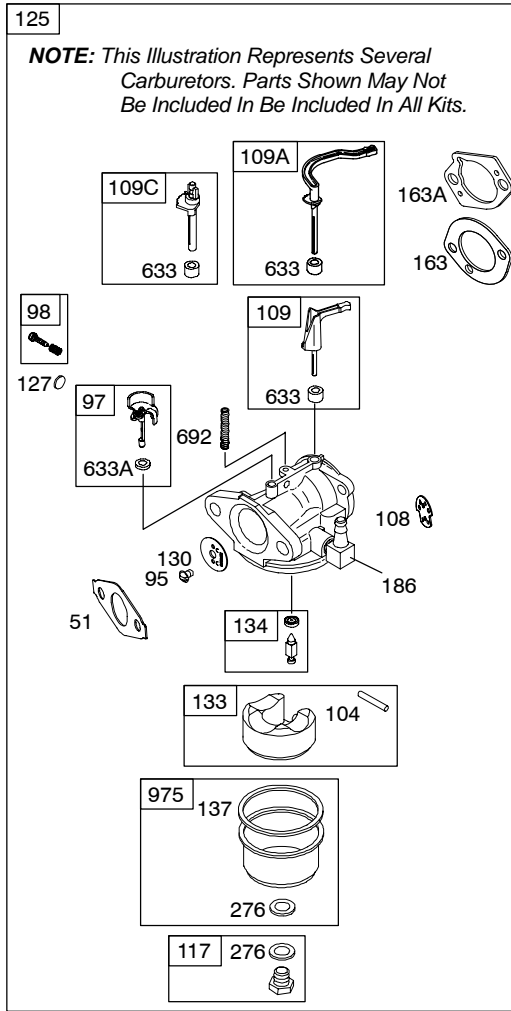

122000

Illustrations cover a range of engines. Parts shown without corresponding text may not be used on your specific engine.