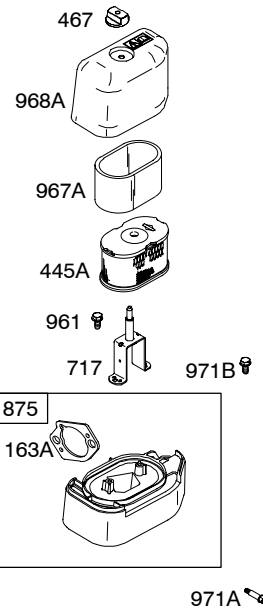

Illustrations cover a range of engines. Parts shown without corresponding text may not be used on your specific engine.
3248-5 Assemblies include all parts shown in frames. 11/03/2005