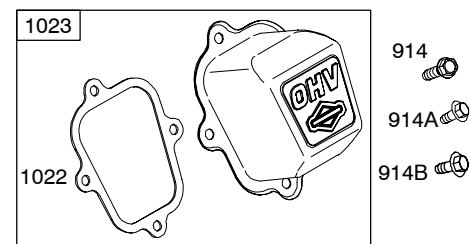

Illustrations cover a range of engines. Parts shown without corresponding text may not be used on your specific engine.