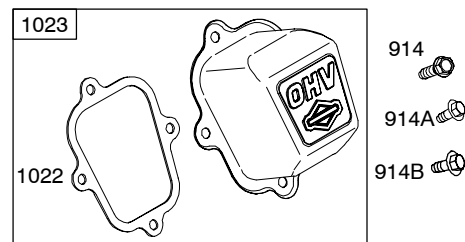

Illustrations cover a range of engines. Parts shown without corresponding text may not be used on your specific engine.
3244-3 Assemblies include all parts shown in frames.

11/02/2005