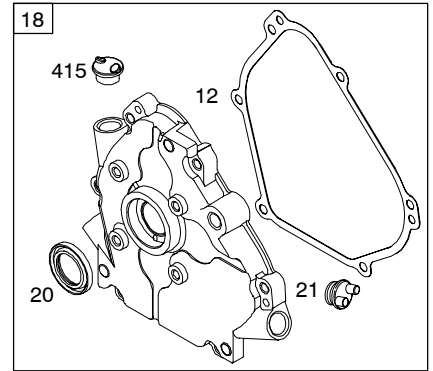

121200

- 1019 LABEL KIT
- 1058 OWNER'S MANUAL
- 1330 REPAIR MANUAL

Illustrations cover a range of engines. Parts shown without corresponding text may not be used on your specific engine.
3244-2 Assemblies include all parts shown in frames. 11/02/2005