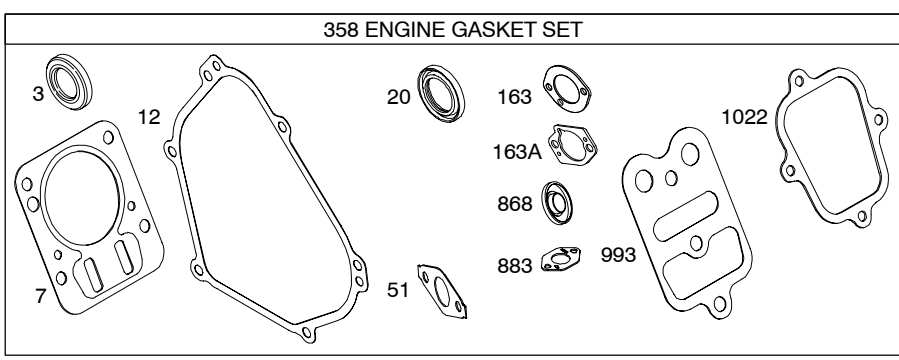

121200

- 1019 LABEL KIT
- 1058 OWNER'S MANUAL
- 1330 REPAIR MANUAL

Illustrations cover a range of engines. Parts shown without corresponding text may not be used on your specific engine.
3244-2 Assemblies include all parts shown in frames. 11/02/2005