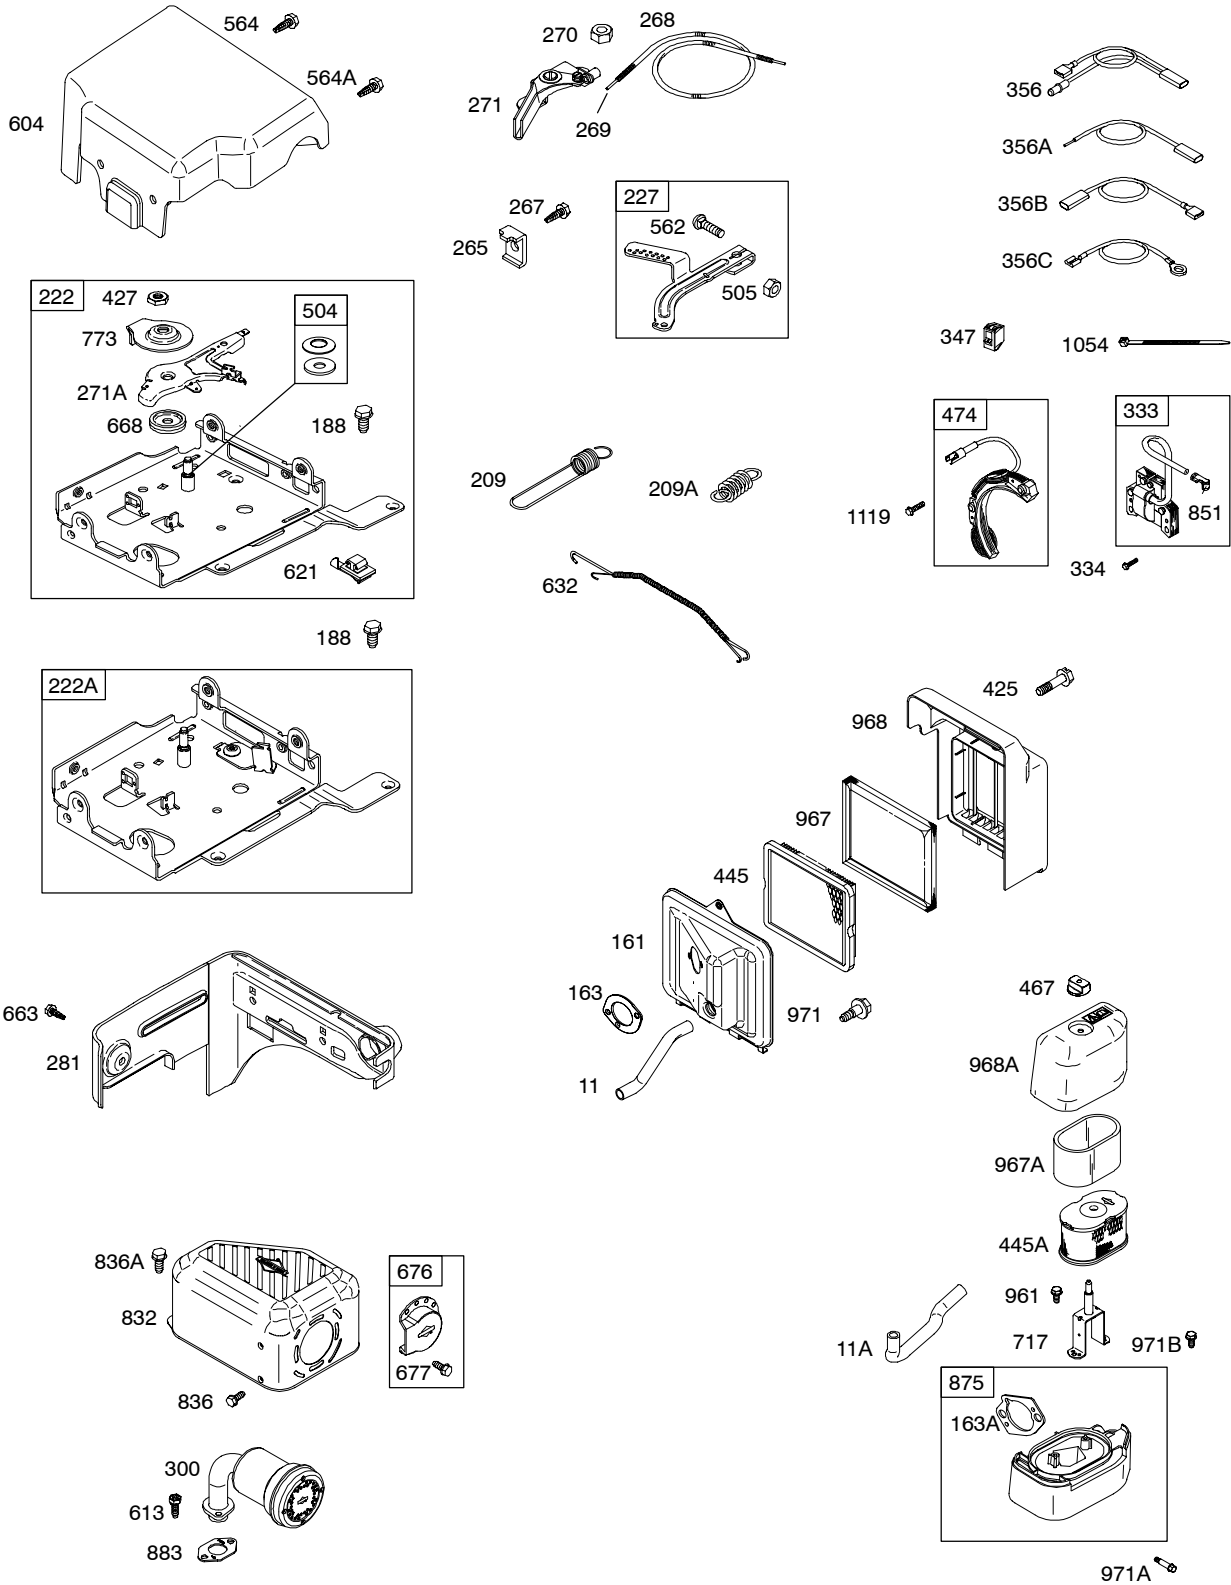

Illustrations cover a range of engines. Parts shown without corresponding text may not be used on your specific engine.