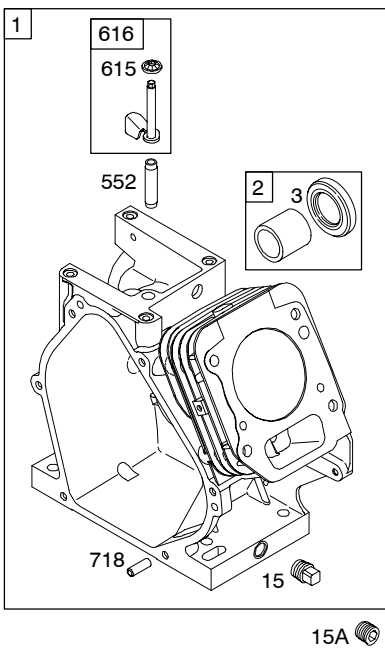

121200

- 1019 LABEL KIT
- 1058 OWNER'S MANUAL
- 1330 REPAIR MANUAL

Illustrations cover a range of engines. Parts shown without corresponding text may not be used on your specific engine.
3244-2 Assemblies include all parts shown in frames. 11/02/2005