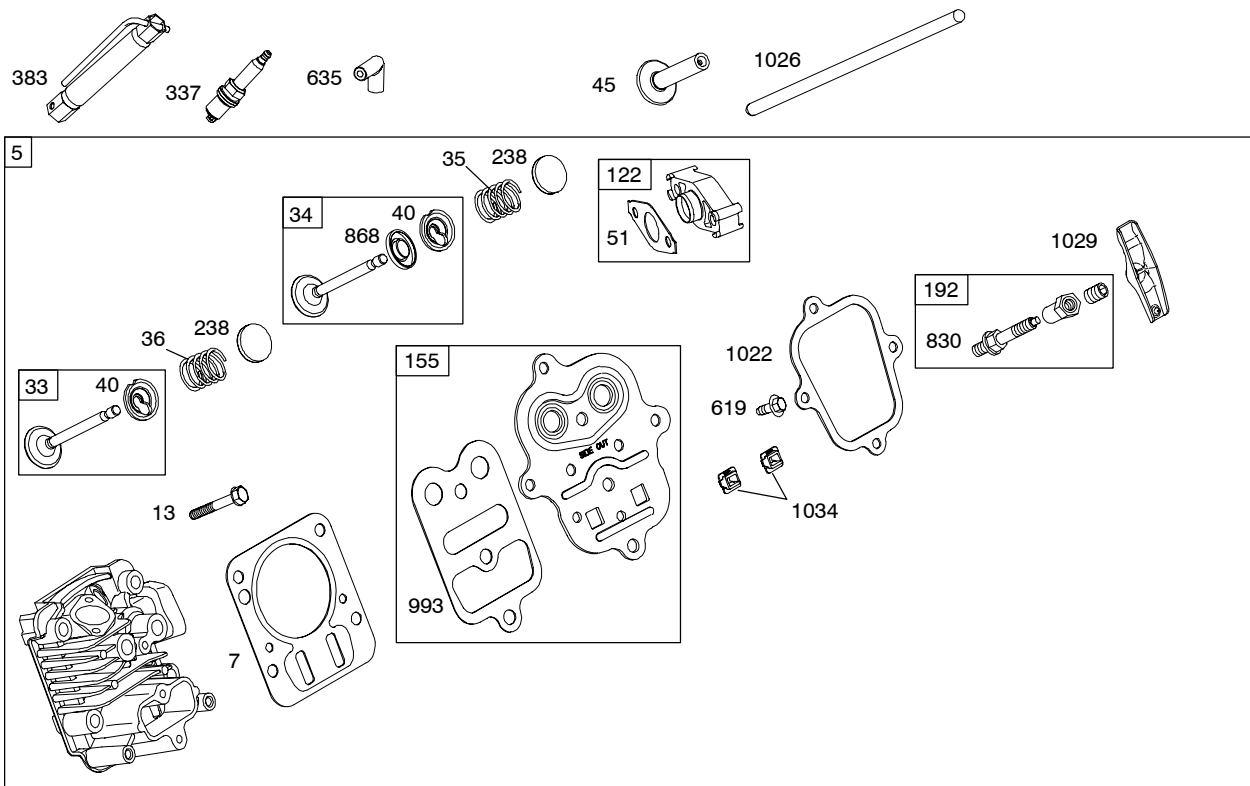

121200

Illustrated Parts List

Model Series

121200

TYPE NUMBERS
0101 through 0121.

TABLE OF CONTENTS

Air Cleaner	5
Blower Housing	6
Camshaft	2
Carburetor	4
Controls	5
Crankcase Cover	2
Crankshaft	2
Cylinder	2
Cylinder Head	3
Electric Starter	6
Exhaust System	5
Flywheel	6
Fuel Supply	5
Gear Reduction	6
Governor Spring	5
Ignition	5
Kits/Gaskets - Carburetor	4
Kits/Gaskets - Engine	2
Kits/Gaskets - Valve	3
Lubrication	2
Piston Group	2
Rewind Starter	6

121200

- 1019 LABEL KIT
- 1058 OWNER'S MANUAL
- 1330 REPAIR MANUAL

Illustrations cover a range of engines. Parts shown without corresponding text may not be used on your specific engine.
 3244-2 Assemblies include all parts shown in frames. 11/02/2005

Illustrations cover a range of engines. Parts shown without corresponding text may not be used on your specific engine.
 3244-3 Assemblies include all parts shown in frames.

11/02/2005

121200

Illustrations cover a range of engines. Parts shown without corresponding text may not be used on your specific engine.