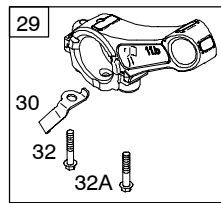

121200

- 1019 LABEL KIT
- 1058 OWNER'S MANUAL
- 1330 REPAIR MANUAL

Illustrations cover a range of engines. Parts shown without corresponding text may not be used on your specific engine.
3244-2 Assemblies include all parts shown in frames. 11/02/2005