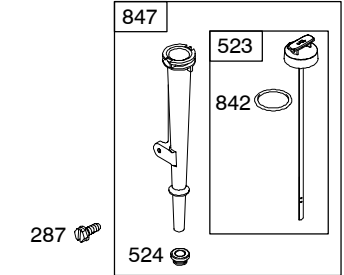

121200

- 1019 LABEL KIT
- 1058 OWNER'S MANUAL
- 1330 REPAIR MANUAL

Illustrations cover a range of engines. Parts shown without corresponding text may not be used on your specific engine.
3244-2 Assemblies include all parts shown in frames. 11/02/2005