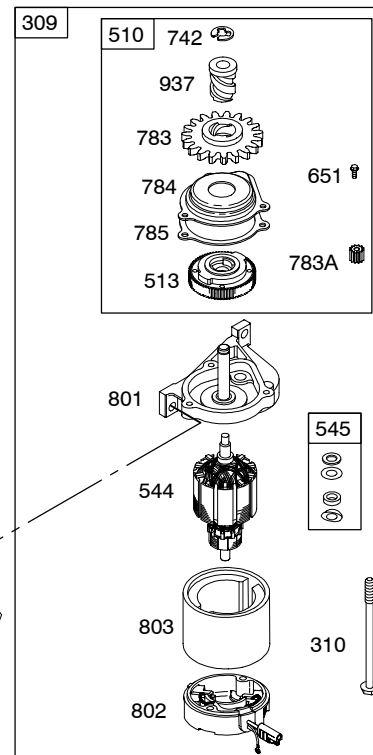

Illustrations cover a range of engines. Parts shown without corresponding text may not be used on your specific engine.
6678-5 Assemblies include all parts shown in frames. 10/05/2005

120H00

REF. NO.	PART NO.	DESCRIPTION	REF. NO.	PART NO.	DESCRIPTION	REF. NO.	PART NO.	DESCRIPTION
1	697322	Cylinder Assembly	25	790359	Piston Assembly (Standard) (Used After Code Date 04031400).	27	691866	Lock-Piston Pin
2	399269	Kit-Bushing/Seal (Magneto Side)				28	499423	Pin-Piston (Standard)
3	*299819	Seal-Oil (Magneto Side)				29	499424	Rod-Connecting (Standard)
4	493279	Sump-Engine				32	691664	Screw (Connecting Rod)
5	691160	Head-Cylinder				32A	695759	Screw (Connecting Rod)
7	*Ø692249	Gasket-Cylinder Head				33	262651	Valve-Exhaust
8	695250	Breather Assembly				34	262652	Valve-Intake
9	*Ø272481	Gasket-Breather				35	691270	Spring-Valve (Intake)
10	691125	Screw (Breather Assembly)				36	691270	Spring-Valve (Exhaust)
11	691781	Tube-Breather				37	694086	Guard-Flywheel
12	*692232	Gasket-Crankcase				40	692194	Retainer-Valve
13	690912	Screw (Cylinder Head)				43	691997	Slinger-Governor/Oil
15	691680	Plug-Oil Drain (Square Socket)				45	690548	Tappet-Valve
16	691451	Crankshaft				46	691449	Camshaft
		----- Note -----				50	497465	Manifold-Intake
		691452 Crankshaft Used on Type No(s). 0108, 0109, 0113.				51	*272199	Gasket-Intake
		691455 Crankshaft Used on Type No(s). 0112.				54	691650	Screw (Intake Manifold)
20	*399781	Seal-Oil (PTO Side)	26	790360	Ring Set (Standard) (Used After Code Date 04031400).	55	691421	Housing-Rewind Starter
22	691092	Screw (Crankcase Cover/Sump)				58	697316	Rope-Starter (Cut To Required Length)
23	692315	Flywheel (Rewind Start)				60	281434	Grip-Starter Rope
23A	691992	Flywheel (Electric Start)				65	690837	Screw (Rewind Starter)
24	222698	Key-Flywheel				73	691222	Screen-Rotating
						78	691108	Screw (Flywheel Guard)
						81	691740	Lock-Muffler Screw
						95	691636	Screw (Throttle Valve)
						97	696565	Shaft-Throttle
						104	●691242	Pin-Float Hinge
						117	494870	Jet-Main (Standard)
						118	497315	Jet-Main (High Altitude)

* Included in Engine Gasket Set-Ref. No.358.

● Included in Carburetor Overhaul Kit-Ref. No. 121.

◆ Included in Carburetor Gasket Set-Ref. No. 977.

Ø Included in Valve Gasket Set-Ref. No 1095.

Illustrations cover a range of engines. Parts shown without corresponding text may not be used on your specific engine.