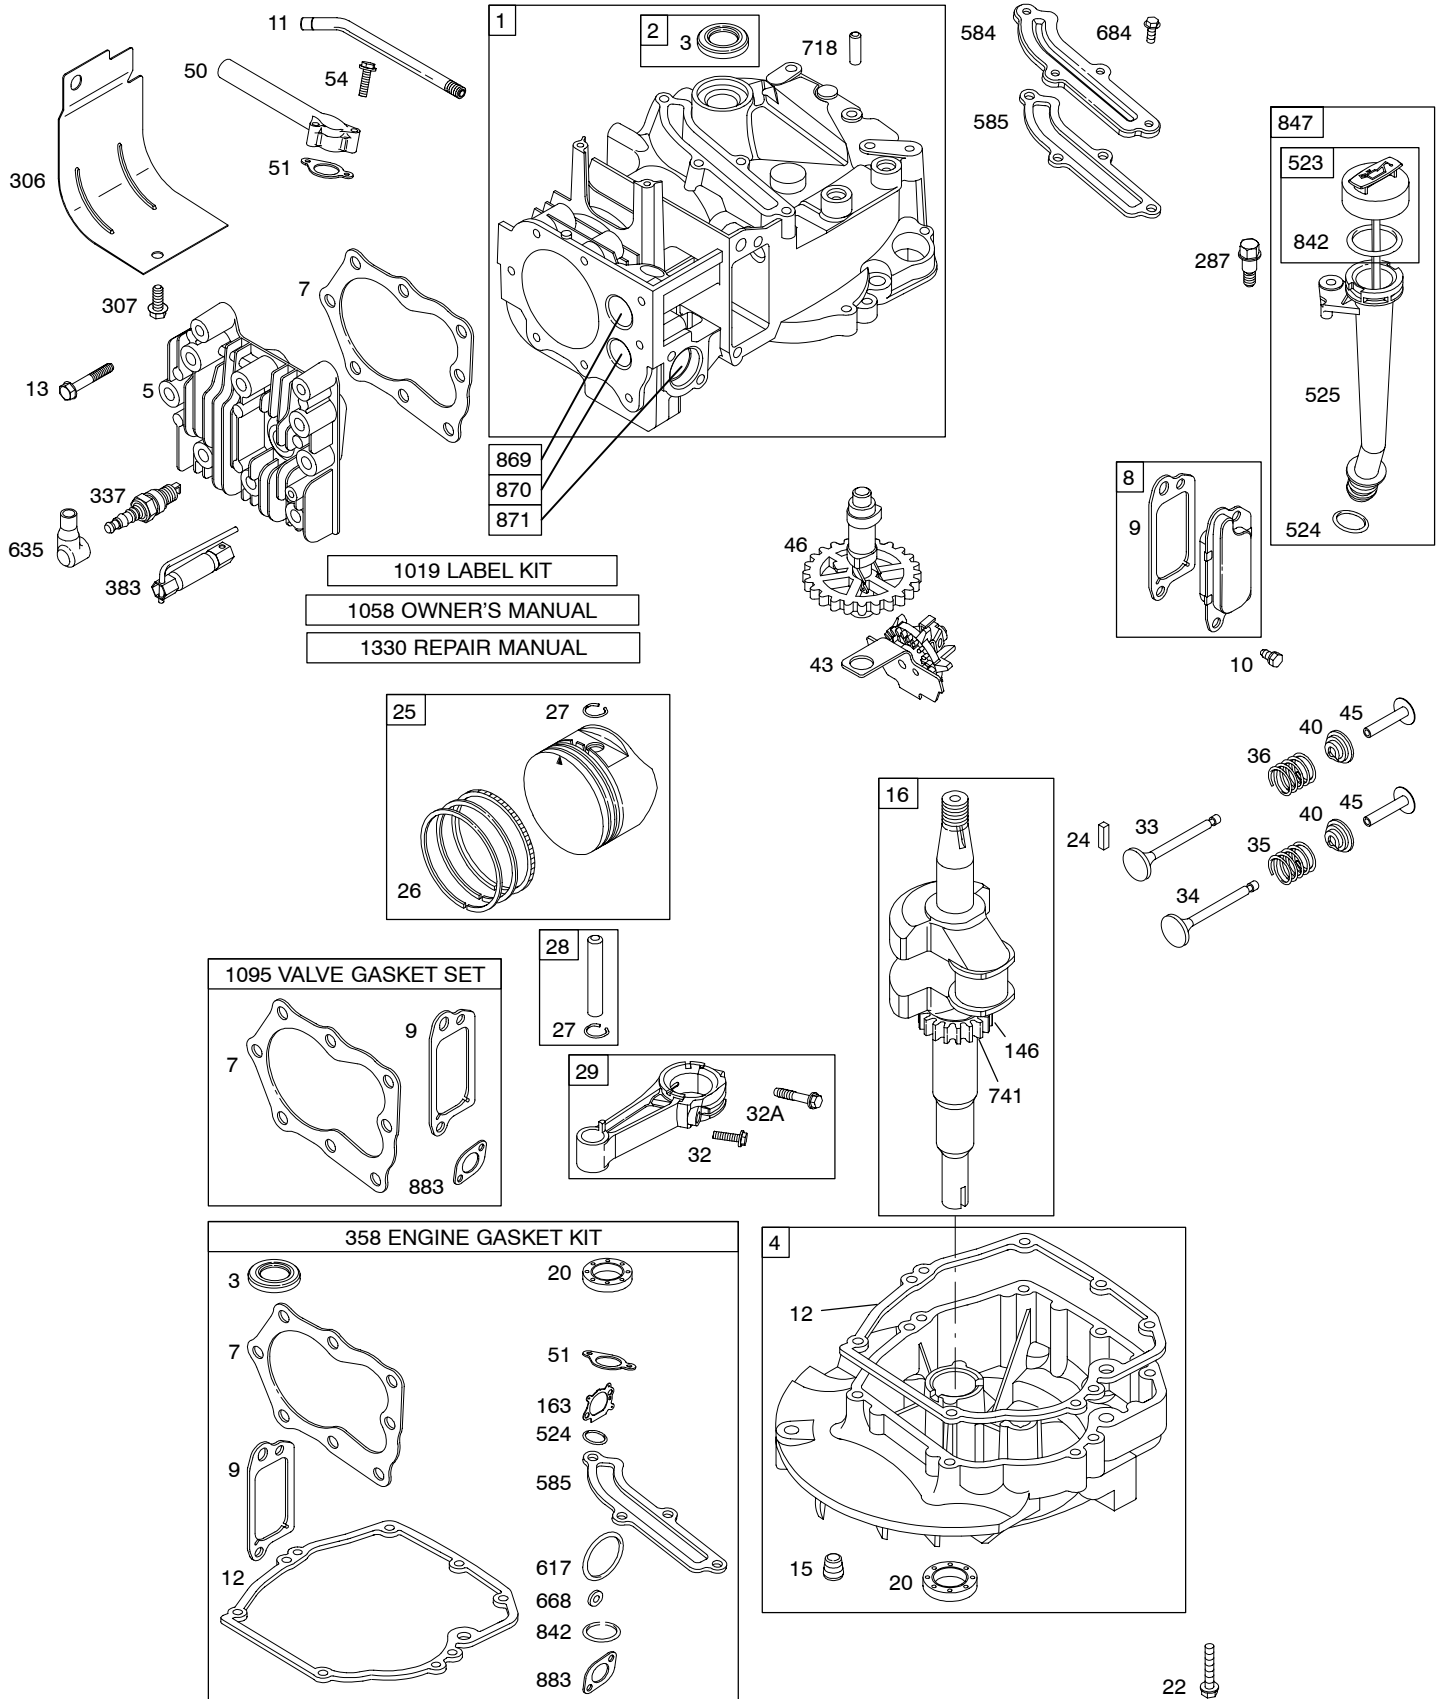

120H00

Illustrations cover a range of engines. Parts shown without corresponding text may not be used on your specific engine.
6678-2 Assemblies include all parts shown in frames. 10/05/2005