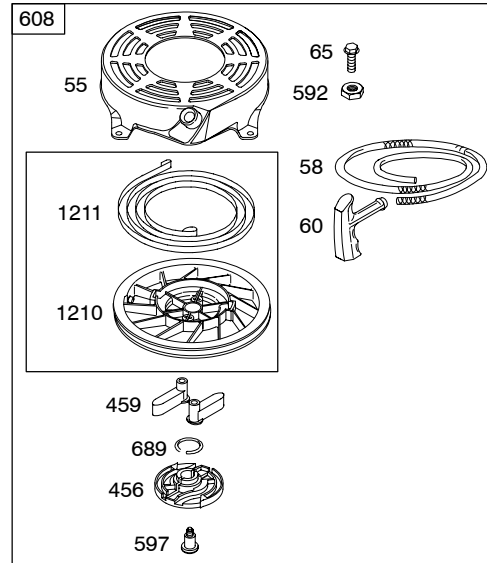

Illustrations cover a range of engines. Parts shown without corresponding text may not be used on your specific engine.
6678-5 Assemblies include all parts shown in frames. 10/05/2005

120H00

REF. NO.	PART NO.	DESCRIPTION	REF. NO.	PART NO.	DESCRIPTION	REF. NO.	PART NO.	DESCRIPTION
1	697322	Cylinder Assembly	25	790359	Piston Assembly (Standard) (Used After Code Date 04031400).	27	691866	Lock-Piston Pin
2	399269	Kit-Bushing/Seal (Magneto Side)				28	499423	Pin-Piston (Standard)
3	*299819	Seal-Oil (Magneto Side)				29	499424	Rod-Connecting (Standard)
4	493279	Sump-Engine				32	691664	Screw (Connecting Rod)
5	691160	Head-Cylinder				32A	695759	Screw (Connecting Rod)
7	*Ø692249	Gasket-Cylinder Head				33	262651	Valve-Exhaust
8	695250	Breather Assembly				34	262652	Valve-Intake
9	*Ø272481	Gasket-Breather				35	691270	Spring-Valve (Intake)
10	691125	Screw (Breather Assembly)				36	691270	Spring-Valve (Exhaust)
11	691781	Tube-Breather				37	694086	Guard-Flywheel
12	*692232	Gasket-Crankcase				40	692194	Retainer-Valve
13	690912	Screw (Cylinder Head)				43	691997	Slinger-Governor/Oil
15	691680	Plug-Oil Drain (Square Socket)				45	690548	Tappet-Valve
16	691451	Crankshaft				46	691449	Camshaft
		----- Note -----				50	497465	Manifold-Intake
		691452 Crankshaft Used on Type No(s). 0108, 0109, 0113.				51	*272199	Gasket-Intake
		691455 Crankshaft Used on Type No(s). 0112.				54	691650	Screw (Intake Manifold)
20	*399781	Seal-Oil (PTO Side)	26	790360	Ring Set (Standard) (Used After Code Date 04031400).	55	691421	Housing-Rewind Starter
22	691092	Screw (Crankcase Cover/Sump)				58	697316	Rope-Starter (Cut To Required Length)
23	692315	Flywheel (Rewind Start)				60	281434	Grip-Starter Rope
23A	691992	Flywheel (Electric Start)				65	690837	Screw (Rewind Starter)
24	222698	Key-Flywheel				73	691222	Screen-Rotating
						78	691108	Screw (Flywheel Guard)
						81	691740	Lock-Muffler Screw
						95	691636	Screw (Throttle Valve)
						97	696565	Shaft-Throttle
						104	●691242	Pin-Float Hinge
						117	494870	Jet-Main (Standard)
						118	497315	Jet-Main (High Altitude)

* Included in Engine Gasket Set-Ref. No.358.

● Included in Carburetor Overhaul Kit-Ref. No. 121.

◆ Included in Carburetor Gasket Set-Ref. No. 977.

Ø Included in Valve Gasket Set-Ref. No 1095.

Illustrations cover a range of engines. Parts shown without corresponding text may not be used on your specific engine.