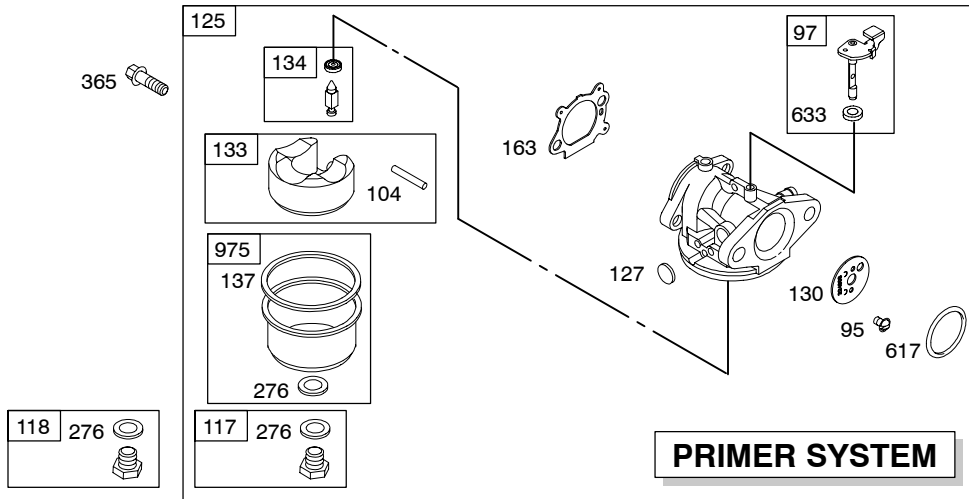

Illustrations cover a range of engines. Parts shown without corresponding text may not be used on your specific engine.
6678-3 Assemblies include all parts shown in frames. 10/05/2005