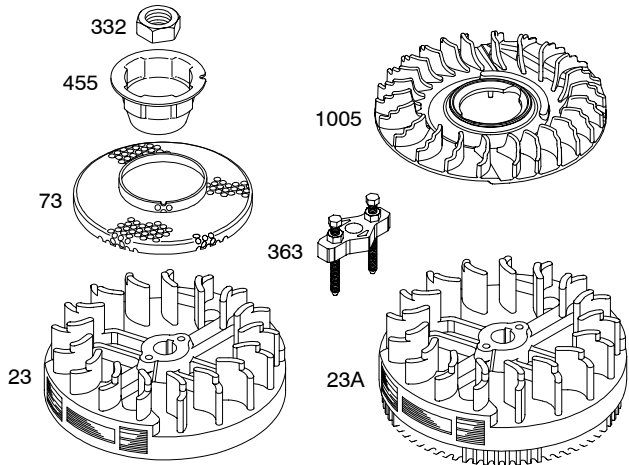

Illustrations cover a range of engines. Parts shown without corresponding text may not be used on your specific engine.
6678-5 Assemblies include all parts shown in frames. 10/05/2005

120H00

REF. NO.	PART NO.	DESCRIPTION	REF. NO.	PART NO.	DESCRIPTION	REF. NO.	PART NO.	DESCRIPTION
1	697322	Cylinder Assembly	25	790359	Piston Assembly (Standard) (Used After Code Date 04031400).	27	691866	Lock-Piston Pin
2	399269	Kit-Bushing/Seal (Magneto Side)				28	499423	Pin-Piston (Standard)
3	*299819	Seal-Oil (Magneto Side)				29	499424	Rod-Connecting (Standard)
4	493279	Sump-Engine				32	691664	Screw (Connecting Rod)
5	691160	Head-Cylinder				32A	695759	Screw (Connecting Rod)
7	*Ø692249	Gasket-Cylinder Head				33	262651	Valve-Exhaust
8	695250	Breather Assembly				34	262652	Valve-Intake
9	*Ø272481	Gasket-Breather				35	691270	Spring-Valve (Intake)
10	691125	Screw (Breather Assembly)				36	691270	Spring-Valve (Exhaust)
11	691781	Tube-Breather				37	694086	Guard-Flywheel
12	*692232	Gasket-Crankcase				40	692194	Retainer-Valve
13	690912	Screw (Cylinder Head)				43	691997	Slinger-Governor/Oil
15	691680	Plug-Oil Drain (Square Socket)				45	690548	Tappet-Valve
16	691451	Crankshaft				46	691449	Camshaft
		----- Note -----				50	497465	Manifold-Intake
		691452 Crankshaft Used on Type No(s). 0108, 0109, 0113.				51	*272199	Gasket-Intake
		691455 Crankshaft Used on Type No(s). 0112.				54	691650	Screw (Intake Manifold)
20	*399781	Seal-Oil (PTO Side)	26	790360	Ring Set (Standard) (Used After Code Date 04031400).	55	691421	Housing-Rewind Starter
22	691092	Screw (Crankcase Cover/Sump)				58	697316	Rope-Starter (Cut To Required Length)
23	692315	Flywheel (Rewind Start)				60	281434	Grip-Starter Rope
23A	691992	Flywheel (Electric Start)				65	690837	Screw (Rewind Starter)
24	222698	Key-Flywheel				73	691222	Screen-Rotating
						78	691108	Screw (Flywheel Guard)
						81	691740	Lock-Muffler Screw
						95	691636	Screw (Throttle Valve)
						97	696565	Shaft-Throttle
						104	●691242	Pin-Float Hinge
						117	494870	Jet-Main (Standard)
						118	497315	Jet-Main (High Altitude)

* Included in Engine Gasket Set-Ref. No.358.

● Included in Carburetor Overhaul Kit-Ref. No. 121.

◆ Included in Carburetor Gasket Set-Ref. No. 977.

Ø Included in Valve Gasket Set-Ref. No 1095.

Illustrations cover a range of engines. Parts shown without corresponding text may not be used on your specific engine.