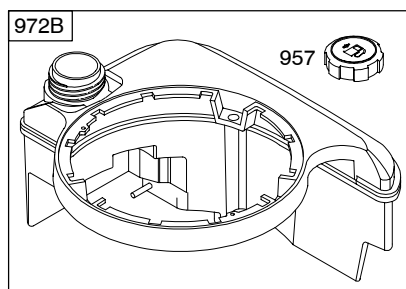

Illustrations cover a range of engines. Parts shown without corresponding text may not be used on your specific engine.
6678-3 Assemblies include all parts shown in frames. 10/05/2005