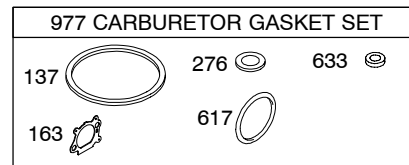

Illustrations cover a range of engines. Parts shown without corresponding text may not be used on your specific engine.
6678-3 Assemblies include all parts shown in frames. 10/05/2005