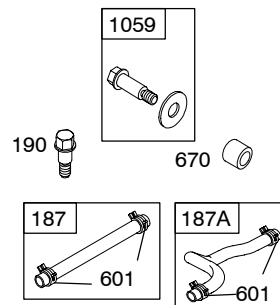

Illustrations cover a range of engines. Parts shown without corresponding text may not be used on your specific engine.
6678-3 Assemblies include all parts shown in frames. 10/05/2005