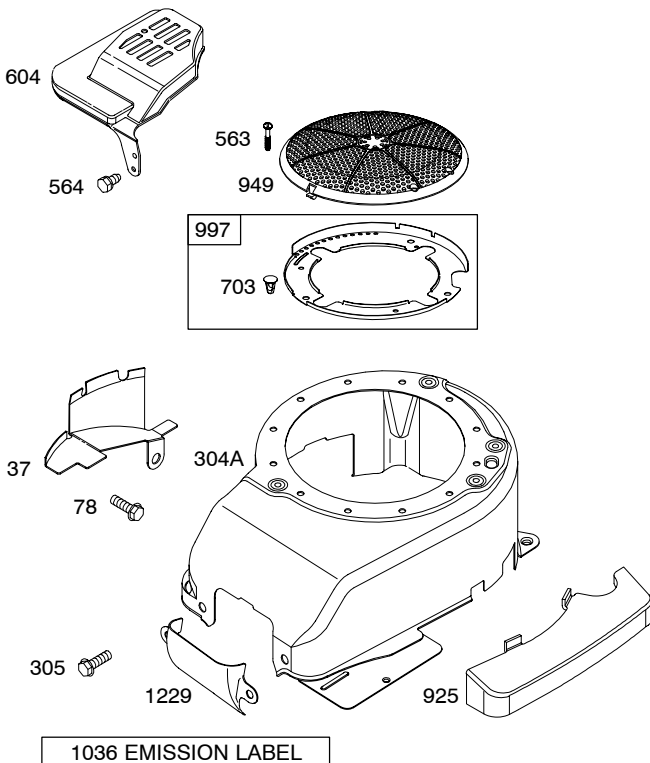

Illustrations cover a range of engines. Parts shown without corresponding text may not be used on your specific engine.
6678-5 Assemblies include all parts shown in frames. 10/05/2005

120H00

REF. NO.	PART NO.	DESCRIPTION	REF. NO.	PART NO.	DESCRIPTION	REF. NO.	PART NO.	DESCRIPTION
1	697322	Cylinder Assembly	25	790359	Piston Assembly (Standard) (Used After Code Date 04031400).	27	691866	Lock-Piston Pin
2	399269	Kit-Bushing/Seal (Magneto Side)				28	499423	Pin-Piston (Standard)
3	*299819	Seal-Oil (Magneto Side)				29	499424	Rod-Connecting (Standard)
4	493279	Sump-Engine				32	691664	Screw (Connecting Rod)
5	691160	Head-Cylinder				32A	695759	Screw (Connecting Rod)
7	*Ø692249	Gasket-Cylinder Head				33	262651	Valve-Exhaust
8	695250	Breather Assembly				34	262652	Valve-Intake
9	*Ø272481	Gasket-Breather				35	691270	Spring-Valve (Intake)
10	691125	Screw (Breather Assembly)				36	691270	Spring-Valve (Exhaust)
11	691781	Tube-Breather				37	694086	Guard-Flywheel
12	*692232	Gasket-Crankcase				40	692194	Retainer-Valve
13	690912	Screw (Cylinder Head)				43	691997	Slinger-Governor/Oil
15	691680	Plug-Oil Drain (Square Socket)				45	690548	Tappet-Valve
16	691451	Crankshaft				46	691449	Camshaft
		----- Note -----				50	497465	Manifold-Intake
		691452 Crankshaft Used on Type No(s). 0108, 0109, 0113.				51	*272199	Gasket-Intake
		691455 Crankshaft Used on Type No(s). 0112.				54	691650	Screw (Intake Manifold)
20	*399781	Seal-Oil (PTO Side)	26	790360	Ring Set (Standard) (Used After Code Date 04031400).	55	691421	Housing-Rewind Starter
22	691092	Screw (Crankcase Cover/Sump)				58	697316	Rope-Starter (Cut To Required Length)
23	692315	Flywheel (Rewind Start)				60	281434	Grip-Starter Rope
23A	691992	Flywheel (Electric Start)				65	690837	Screw (Rewind Starter)
24	222698	Key-Flywheel				73	691222	Screen-Rotating
						78	691108	Screw (Flywheel Guard)
						81	691740	Lock-Muffler Screw
						95	691636	Screw (Throttle Valve)
						97	696565	Shaft-Throttle
						104	●691242	Pin-Float Hinge
						117	494870	Jet-Main (Standard)
						118	497315	Jet-Main (High Altitude)

* Included in Engine Gasket Set-Ref. No.358.

● Included in Carburetor Overhaul Kit-Ref. No. 121.

◆ Included in Carburetor Gasket Set-Ref. No. 977.

Ø Included in Valve Gasket Set-Ref. No 1095.

Illustrations cover a range of engines. Parts shown without corresponding text may not be used on your specific engine.