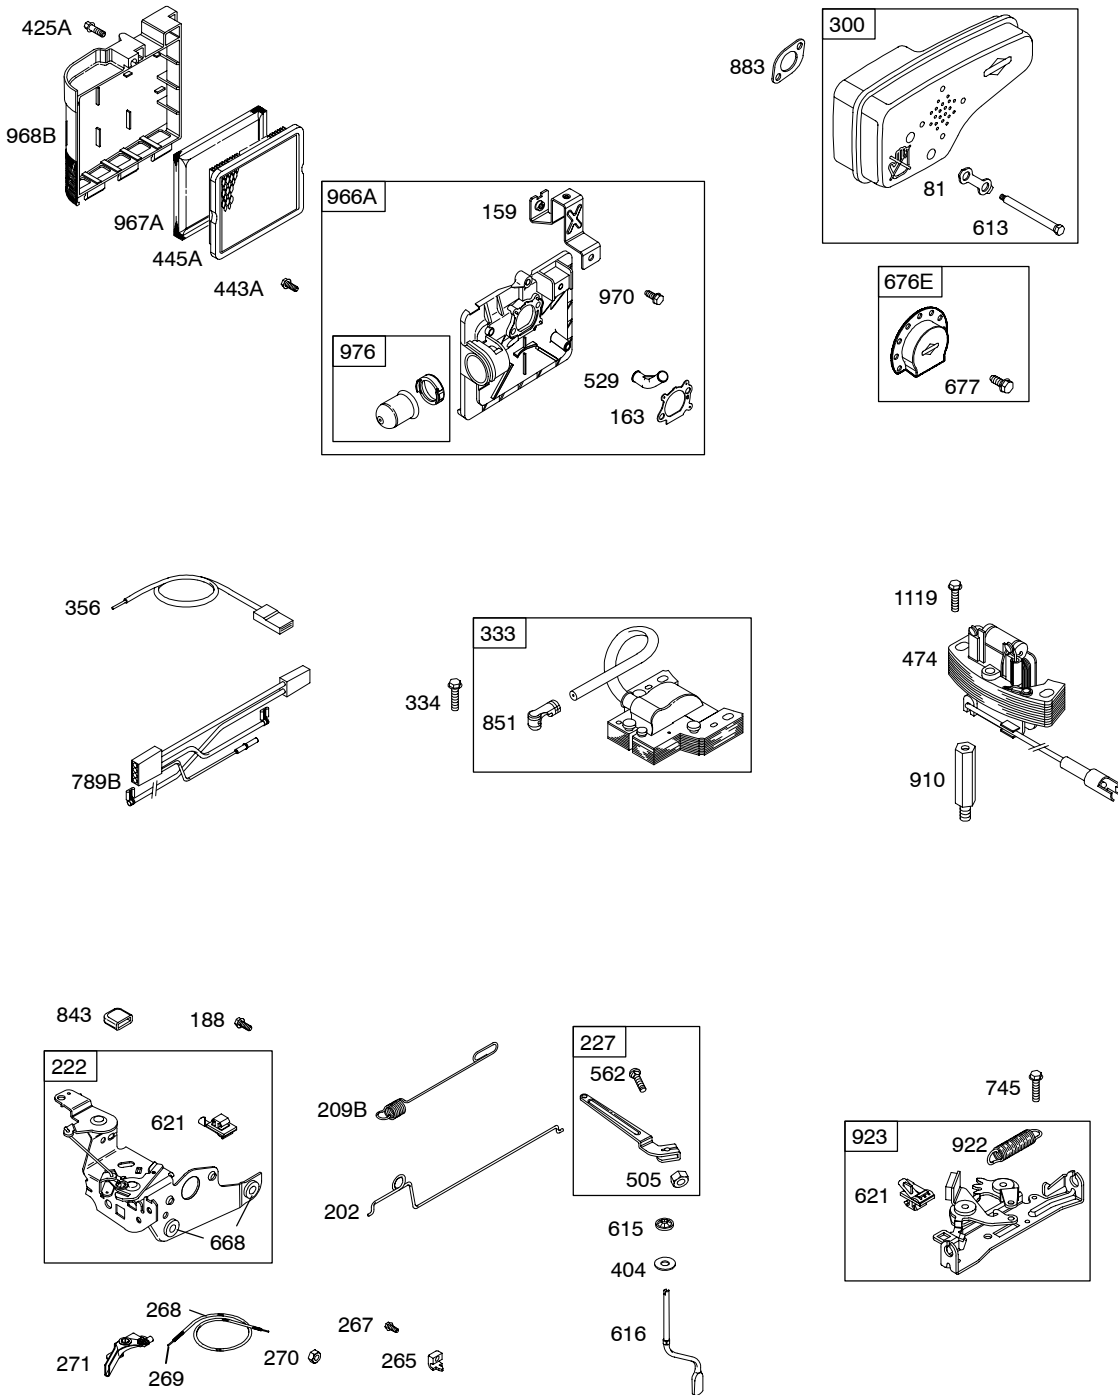

120H00

Illustrations cover a range of engines. Parts shown without corresponding text may not be used on your specific engine.
6678-4 Assemblies include all parts shown in frames. 10/05/2005