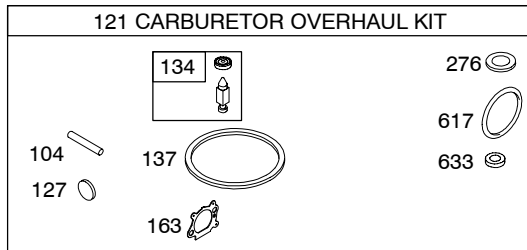

Illustrations cover a range of engines. Parts shown without corresponding text may not be used on your specific engine.
6678-3 Assemblies include all parts shown in frames. 10/05/2005