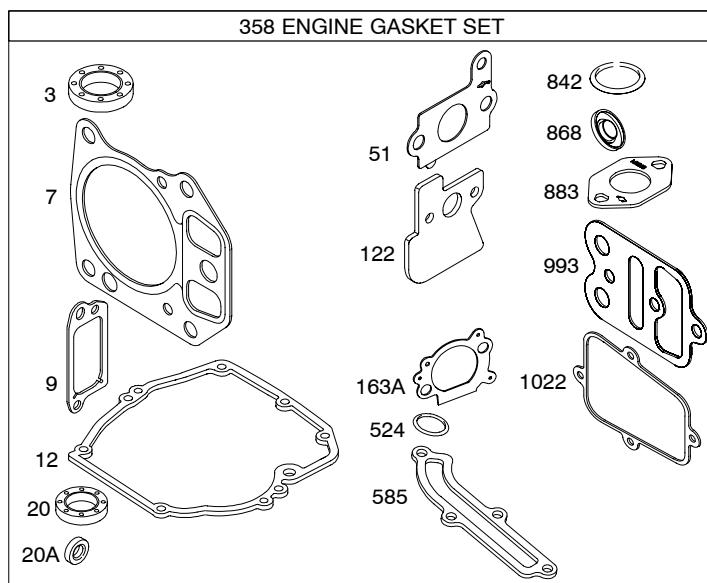

111600

Illustrated Parts List

Model Series

111600

TYPE NUMBERS
0100 through 0176.

TABLE OF CONTENTS

Air Cleaner	6
Blower Housing/Shrouds	7
Camshaft	2
Carburetor	4
Controls	5
Crankshaft	2
Cylinder	2
Cylinder Head	3
Electric Starter	7
Engine Sump	2
Exhaust System	6
Flywheel	7
Flywheel Brake	5
Fuel Supply	4
Governor Spring	5
Ignition	5
Kits/Gaskets Sets	8
Lubrication	2
Piston Group	2
Rewind Starter	7

111600

Illustrations cover a range of engines. Parts shown without corresponding text may not be used on your specific engine.
 6237-4 Assemblies include all parts shown in frames. 10/11/2005

Illustrations cover a range of engines. Parts shown without corresponding text may not be used on your specific engine.
 6237-5 Assemblies include all parts shown in frames. 10/11/2005

111600

Illustrations cover a range of engines. Parts shown without corresponding text may not be used on your specific engine.
6237-6 Assemblies include all parts shown in frames. **10/11/2005**

1036 Emission Label

Illustrations cover a range of engines. Parts shown without corresponding text may not be used on your specific engine.
 6237-7 Assemblies include all parts shown in frames. 10/11/2005

111600

Illustrations cover a range of engines. Parts shown without corresponding text may not be used on your specific engine.
6237-8 Assemblies include all parts shown in frames.