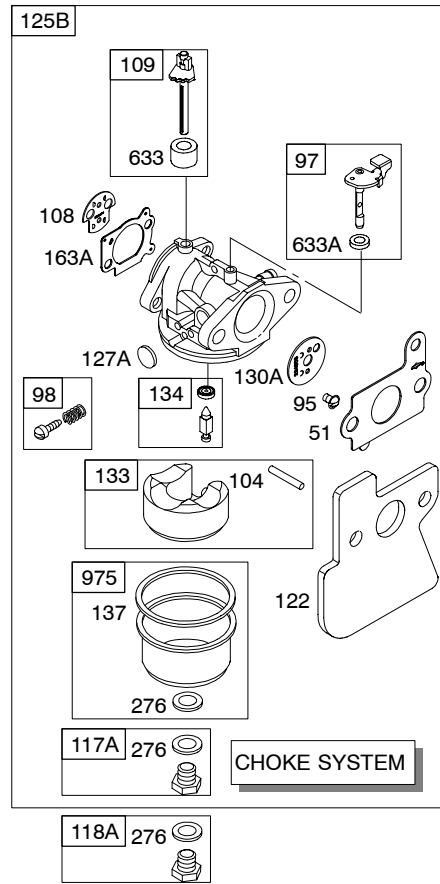

111600

Illustrations cover a range of engines. Parts shown without corresponding text may not be used on your specific engine.
6237-4 Assemblies include all parts shown in frames. 10/11/2005