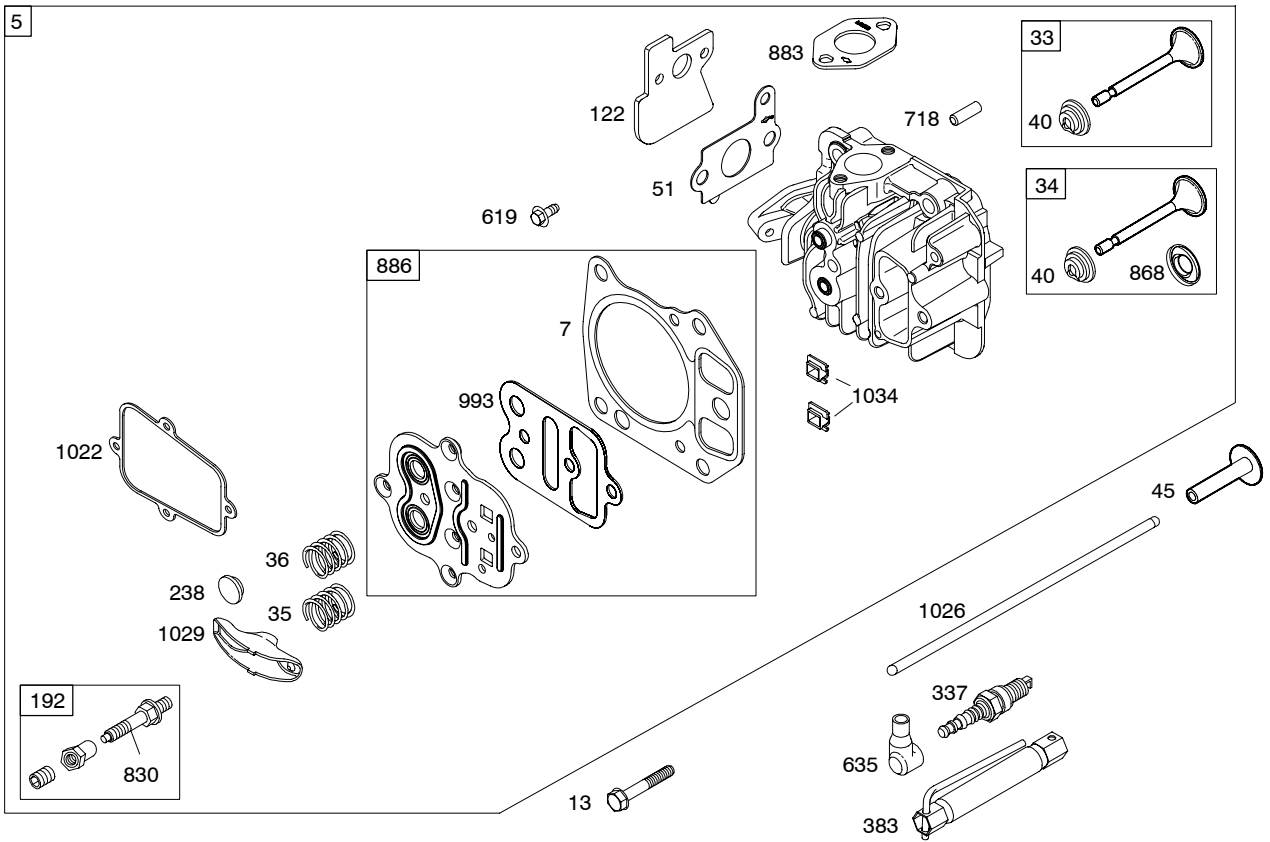

914

Illustrations cover a range of engines. Parts shown without corresponding text may not be used on your specific engine.
6237-3 Assemblies include all parts shown in frames. 10/11/2005