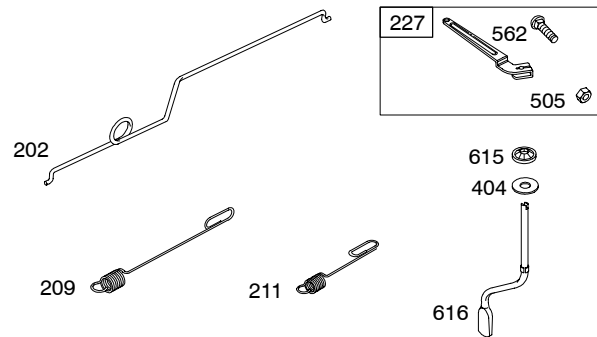

111600

Illustrated Parts List

Model Series

111600

TYPE NUMBERS
0100 through 0176.

TABLE OF CONTENTS

Air Cleaner	6
Blower Housing/Shrouds	7
Camshaft	2
Carburetor	4
Controls	5
Crankshaft	2
Cylinder	2
Cylinder Head	3
Electric Starter	7
Engine Sump	2
Exhaust System	6
Flywheel	7
Flywheel Brake	5
Fuel Supply	4
Governor Spring	5
Ignition	5
Kits/Gaskets Sets	8
Lubrication	2
Piston Group	2
Rewind Starter	7

111600

Illustrations cover a range of engines. Parts shown without corresponding text may not be used on your specific engine.
 6237-2 Assemblies include all parts shown in frames. 10/11/2005

914

Illustrations cover a range of engines. Parts shown without corresponding text may not be used on your specific engine.
 6237-3 Assemblies include all parts shown in frames. 10/11/2005

111600

Illustrations cover a range of engines. Parts shown without corresponding text may not be used on your specific engine.
 6237-4 Assemblies include all parts shown in frames. 10/11/2005

Illustrations cover a range of engines. Parts shown without corresponding text may not be used on your specific engine.
 6237-5 Assemblies include all parts shown in frames. 10/11/2005