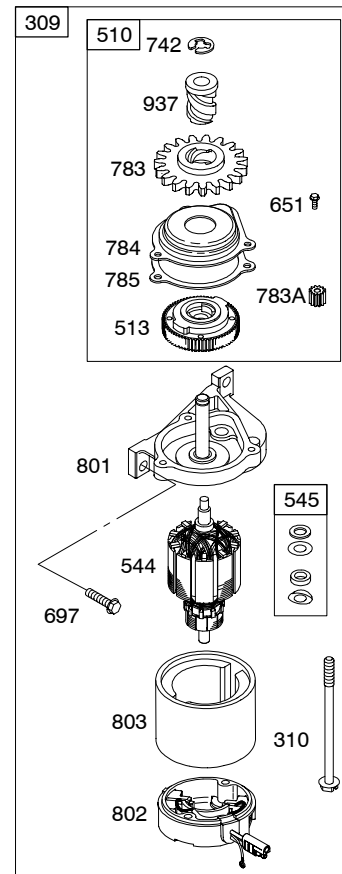

1036 Emission Label