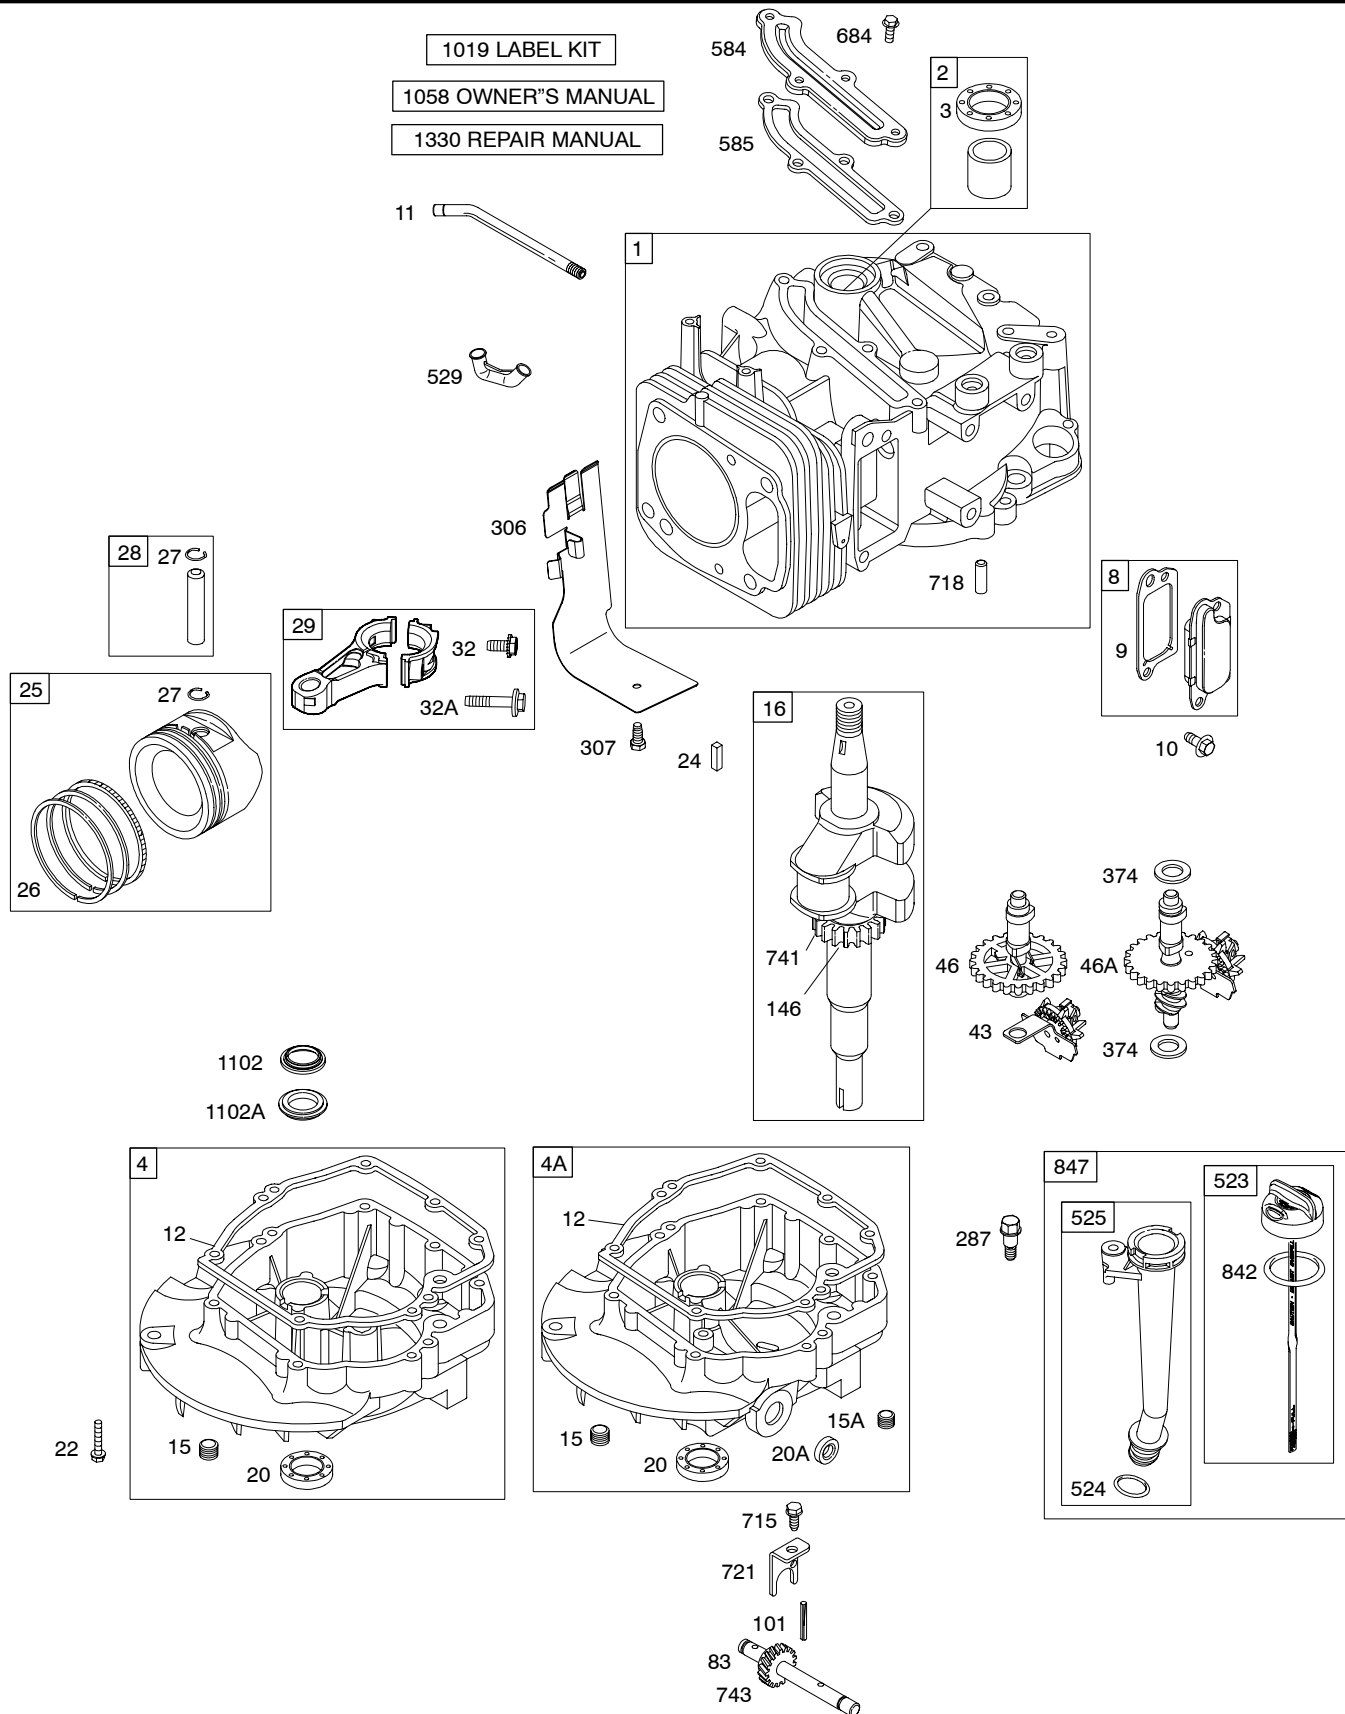

111600

Illustrations cover a range of engines. Parts shown without corresponding text may not be used on your specific engine.
6237-2 Assemblies include all parts shown in frames. 10/11/2005