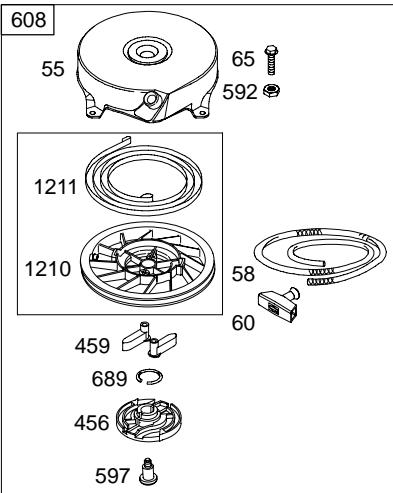

332

455

73A

363

23

930

921

969