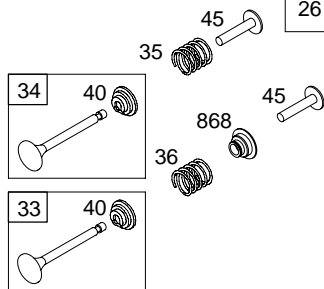

1058 OWNER'S MANUAL

1330 REPAIR MANUAL