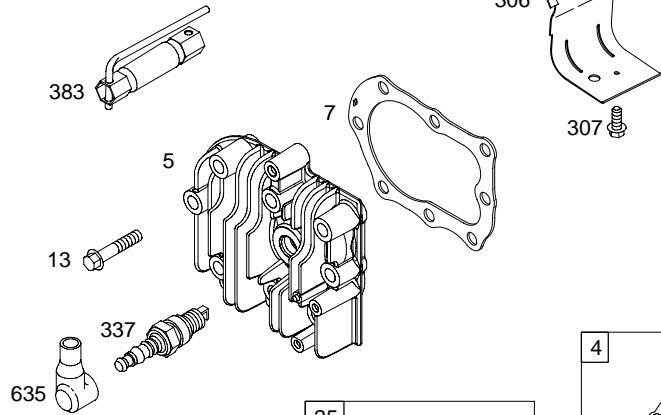

1058 OWNER'S MANUAL

1330 REPAIR MANUAL