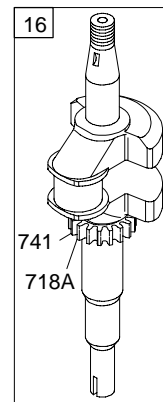

1058 OWNER'S MANUAL

1330 REPAIR MANUAL