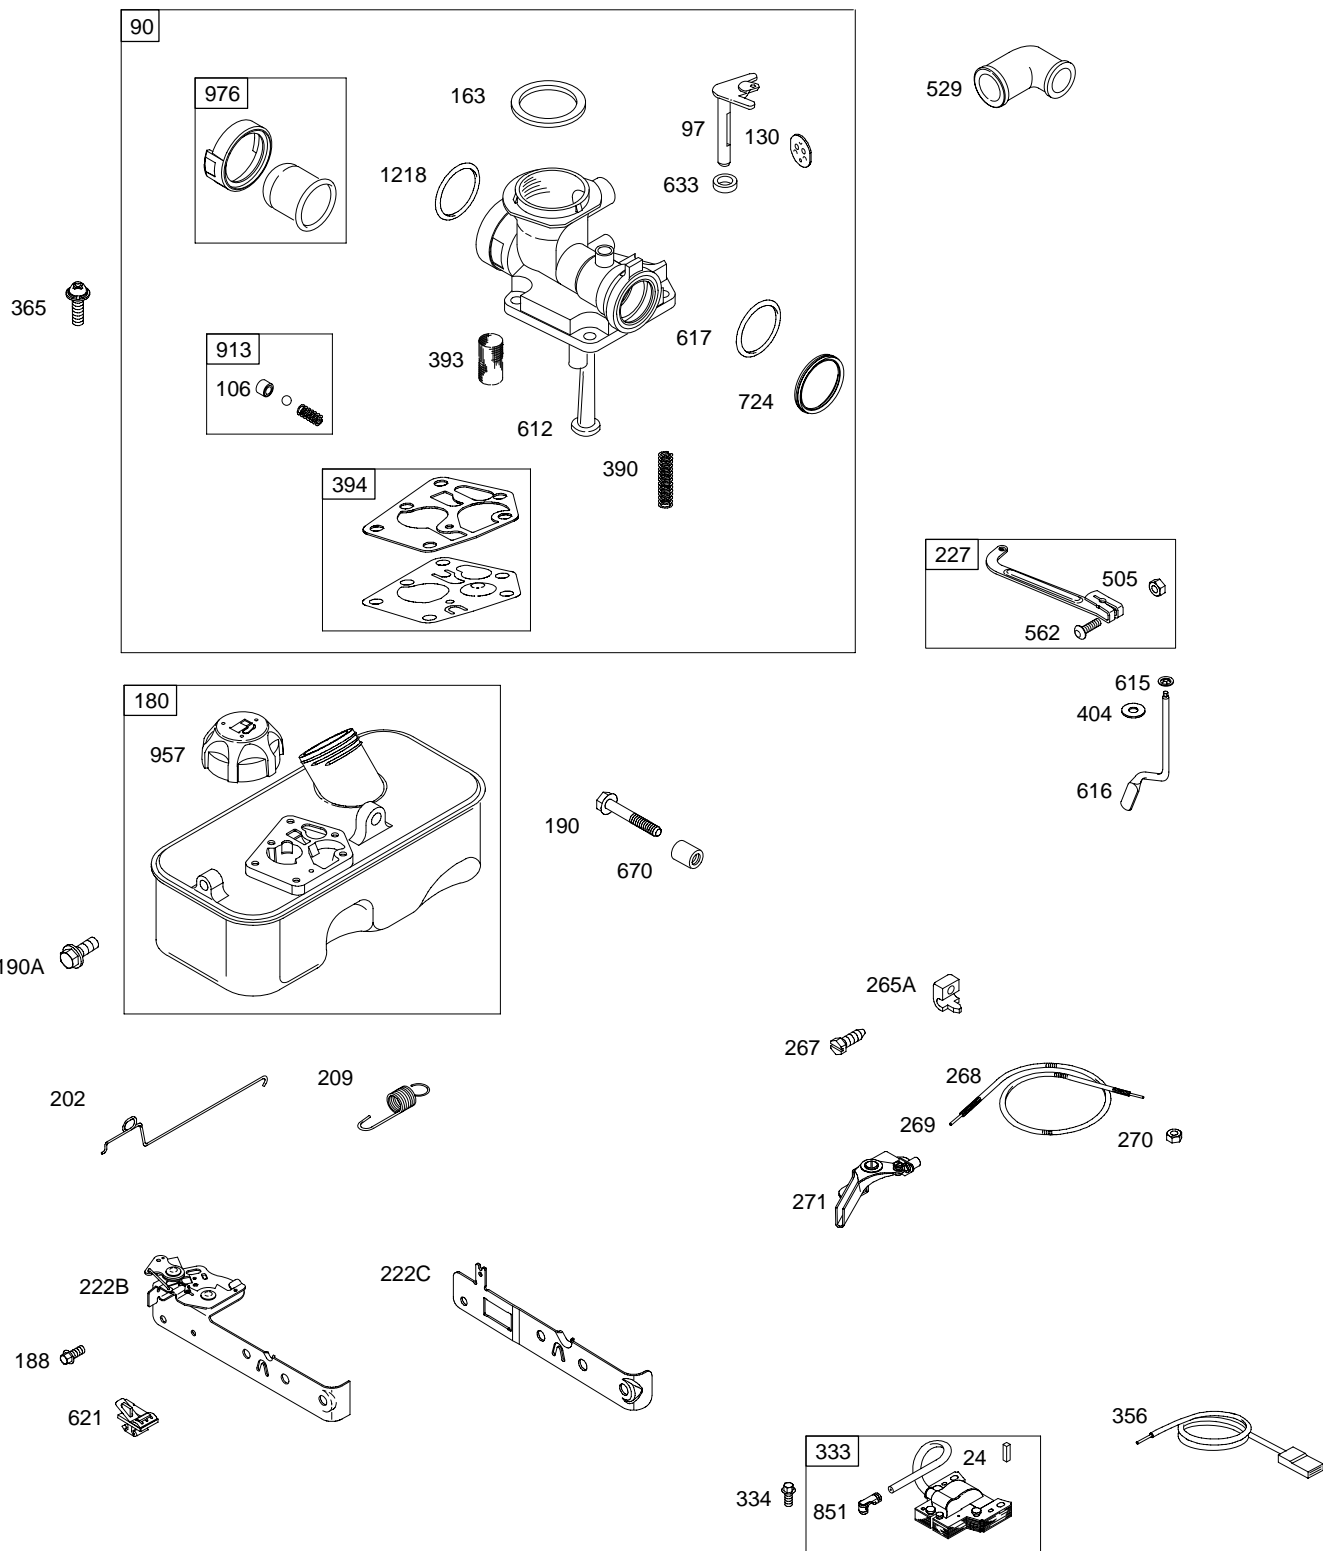

10K900

Illustrated Parts List

Model Series

10K900

TYPE NUMBER
0100, 0110, 0111,
0343, 0346, 0354.

TABLE OF CONTENTS

Air Cleaner	4
Blower Housing/Shrouds	4
Brakes	4
Cam	2
Carburetor	3
Controls	3
Crankcase Cover/Sump	2
Crankshaft	2
Cylinder	2
Flywheel	4
Fuel Tank	3
Governor Spring	3
Head	2
Ignition	3
Kits/Gaskets-Engine	2
Kits/Gaskets-Valve	2
Muffler	4
Oil Group	2
Piston Group	2
Rewind	4
Valves	2

10K900

1058 OWNER'S MANUAL

1330 REPAIR MANUAL

10K900

300A

534

163

1019 LABEL KIT

★ Engine Gasket Set-Reference 358

△ Valve Gasket Set-Reference 1095

10K900

REF. NO.	PART NO.	DESCRIPTION	REF. NO.	PART NO.	DESCRIPTION	REF. NO.	PART NO.	DESCRIPTION
976	694394	Primer-Carburetor	1058	275508	Operator's Manual	1218	695866	Seal-O Ring (Carburetor)
1019	496757	Kit-Label	1095	498526	Gasket Set-Valve	1277	698718	Guard-Governor Nut
1036	790713	Label-Emissions (Used After Code Date 04063000).	1208	690859	Screw (Brake Bracket)	1278	691002	Screw (Governor Nut Guard)
		----- Note -----	1210	499901	Pulley/Spring Assembly (Pulley)	1330	270962	Repair Manual
		699930 Emissions-Label (Used Before Code Date 04070100).	1211	499901	Pulley/Spring Assembly (Spring)			