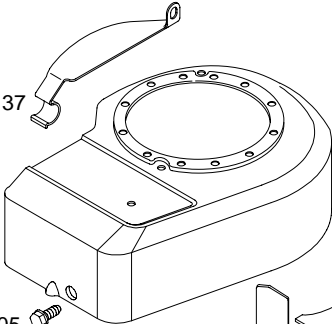

10K900

300A

534

163

1019 LABEL KIT

1036 EMISSIONS LABEL

332

455

73A

363

23

930

921

969

921C

969

304

305

37A

78

1277

1278

729

1208

745A

745

772

925

923

621

922