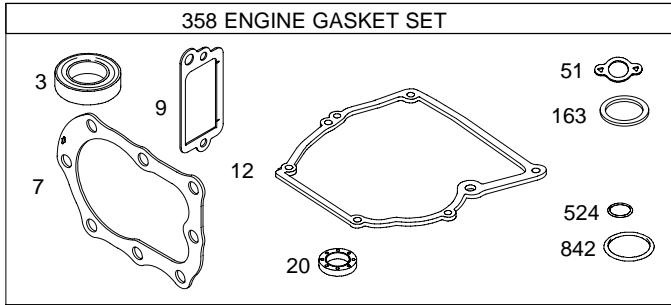

10K900

1058 OWNER'S MANUAL

1330 REPAIR MANUAL