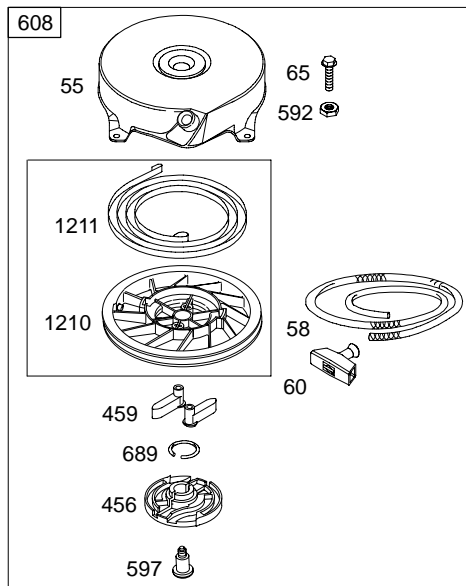

# 10J900

REF. NO.	PART NO.	DESCRIPTION	REF. NO.	PART NO.	DESCRIPTION	REF. NO.	PART NO.	DESCRIPTION
1	699653	Cylinder Assembly	25	790908	Piston Assembly (Standard) (Used After Code Date 04111400).	55	692144	Housing-Rewind Starter
2	399269	Kit-Bushing/Seal (Magneto Side)				58	697316	Rope-Starter (88 5/8" Long) Used on Type No(s). 0138, 0293, 0305, 0315, 0342, 0520, 0524, 0524.
3	*299819	Seal-Oil (Magneto Side)			----- <b>Note</b> -----			
4	698691	Sump-Engine ----- <b>Note</b> ----- 699081 Sump-Engine Used on Type No(s). 0137.			699657 Piston Assembly (Standard) (Used After Code Date 03093000 and Before Code Date 04111500).	58A	691921	Rope-Starter (70" Long) Used on Type No(s). 0130, 0131, 0133, 0137, 0139.
5	790169	Head-Cylinder	26	790909	Ring Set (Standard) (Used After Code Date 04111400).	60	691915	Grip-Starter Rope
7	*Δ698717	Gasket-Cylinder Head			----- <b>Note</b> -----	65	690837	Screw (Rewind Starter)
8	699640	Breather Assembly			699658 Ring Set (Standard) (Used After Code Date 03093000 and Before Code Date 04111500).	73	694018	Screen-Rotating (Used Before Code Date 03080800). Used on Type No(s). 0133, 0137.
9	*Δ695890	Gasket-Breather	27	691588	Lock-Piston Pin	73A	699850	Screen-Rotating (Used After Code Date 03080700).
10	691666	Screw (Breather Assembly)	28	699659	Pin-Piston (Standard) (Used After Code Date 03093000).	78	692198	Screw (Flywheel Guard)
11	691245	Tube-Breather			----- <b>Note</b> -----	81	691179	Lock-Muffler Screw Used on Type No(s). 0305.
12	*692218	Gasket-Crankcase (Standard) (.015" Thick)			298909 Pin-Piston (Standard) (Used Before Code Date 03100100).	90	699660	Carburetor
13	691640	Screw (Cylinder Head)	29	699654	Rod-Connecting	97	691931	Shaft-Throttle
15	691680	Plug-Oil Drain	32	691664	Screw (Connecting Rod)	106	691901	Seat-Inlet
16	692989	Crankshaft Used on Type No(s). 0130, 0131, 0133, 0137, 0138, 0139, 0293, 0305, 0315. ----- <b>Note</b> ----- 691472 Crankshaft Used on Type No(s). 0342, 0520, 0527. 691471 Crankshaft Used on Type No(s). 0524.	33	296676	Valve-Exhaust	130	691190	Valve-Throttle
			34	296677	Valve-Intake	163	*271139	Gasket-Air Cleaner
20	*391483	Seal-Oil (PTO Side)	35	690520	Spring-Valve (Intake)	180	494406	Tank-Fuel
22	692551	Screw (Crankcase Cover/Sump)	36	690520	Spring-Valve (Exhaust)	188	692198	Screw (Control Bracket)
23	690843	Flywheel Used on Type No(s). 0130, 0131, 0133, 0137, 0139, 0315. ----- <b>Note</b> ----- 692009 Flywheel Used on Type No(s). 0138, 0293, 0305, 0342, 0520, 0524, 0527.	37A	691209	Guard-Flywheel (Muffler Side)	190	691640	Screw (Fuel Tank) (1 3/4" Long)
			37B	690482	Guard-Flywheel (Carburetor Side)	190A	692198	Screw (Fuel Tank) (1/2" Long)
24	222698	Key-Flywheel	40	692194	Retainer-Valve			
			43	698690	Slinger-Governor/Oil			
			45	691762	Tappet-Valve			
			46	691998	Camshaft			
			50	699644	Manifold-Intake			
			51	*699649	Gasket-Intake			
			54	691111	Screw (Intake Manifold)			