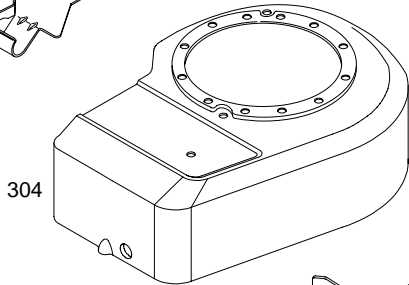

# 10J900

REF. NO.	PART NO.	DESCRIPTION	REF. NO.	PART NO.	DESCRIPTION	REF. NO.	PART NO.	DESCRIPTION
1	699653	Cylinder Assembly	25	790908	Piston Assembly (Standard) (Used After Code Date 04111400).	55	692144	Housing-Rewind Starter
2	399269	Kit-Bushing/Seal (Magneto Side)				58	697316	Rope-Starter (88 5/8" Long) Used on Type No(s). 0138, 0293, 0305, 0315, 0342, 0520, 0524, 0524.
3	*299819	Seal-Oil (Magneto Side)			----- <b>Note</b> -----			
4	698691	Sump-Engine ----- <b>Note</b> ----- 699081 Sump-Engine Used on Type No(s). 0137.			699657 Piston Assembly (Standard) (Used After Code Date 03093000 and Before Code Date 04111500).	58A	691921	Rope-Starter (70" Long) Used on Type No(s). 0130, 0131, 0133, 0137, 0139.
5	790169	Head-Cylinder	26	790909	Ring Set (Standard) (Used After Code Date 04111400).	60	691915	Grip-Starter Rope
7	*Δ698717	Gasket-Cylinder Head			----- <b>Note</b> -----	65	690837	Screw (Rewind Starter)
8	699640	Breather Assembly			699658 Ring Set (Standard) (Used After Code Date 03093000 and Before Code Date 04111500).	73	694018	Screen-Rotating (Used Before Code Date 03080800). Used on Type No(s). 0133, 0137.
9	*Δ695890	Gasket-Breather	27	691588	Lock-Piston Pin	73A	699850	Screen-Rotating (Used After Code Date 03080700).
10	691666	Screw (Breather Assembly)	28	699659	Pin-Piston (Standard) (Used After Code Date 03093000).	78	692198	Screw (Flywheel Guard)
11	691245	Tube-Breather			----- <b>Note</b> -----	81	691179	Lock-Muffler Screw Used on Type No(s). 0305.
12	*692218	Gasket-Crankcase (Standard) (.015" Thick)			298909 Pin-Piston (Standard) (Used Before Code Date 03100100).	90	699660	Carburetor
13	691640	Screw (Cylinder Head)	29	699654	Rod-Connecting	97	691931	Shaft-Throttle
15	691680	Plug-Oil Drain	32	691664	Screw (Connecting Rod)	106	691901	Seat-Inlet
16	692989	Crankshaft Used on Type No(s). 0130, 0131, 0133, 0137, 0138, 0139, 0293, 0305, 0315. ----- <b>Note</b> ----- 691472 Crankshaft Used on Type No(s). 0342, 0520, 0527. 691471 Crankshaft Used on Type No(s). 0524.	33	296676	Valve-Exhaust	130	691190	Valve-Throttle
			34	296677	Valve-Intake	163	*271139	Gasket-Air Cleaner
20	*391483	Seal-Oil (PTO Side)	35	690520	Spring-Valve (Intake)	180	494406	Tank-Fuel
22	692551	Screw (Crankcase Cover/Sump)	36	690520	Spring-Valve (Exhaust)	188	692198	Screw (Control Bracket)
23	690843	Flywheel Used on Type No(s). 0130, 0131, 0133, 0137, 0139, 0315. ----- <b>Note</b> ----- 692009 Flywheel Used on Type No(s). 0138, 0293, 0305, 0342, 0520, 0524, 0527.	37A	691209	Guard-Flywheel (Muffler Side)	190	691640	Screw (Fuel Tank) (1 3/4" Long)
			37B	690482	Guard-Flywheel (Carburetor Side)	190A	692198	Screw (Fuel Tank) (1/2" Long)
24	222698	Key-Flywheel	40	692194	Retainer-Valve			
			43	698690	Slinger-Governor/Oil			
			45	691762	Tappet-Valve			
			46	691998	Camshaft			
			50	699644	Manifold-Intake			
			51	*699649	Gasket-Intake			
			54	691111	Screw (Intake Manifold)			