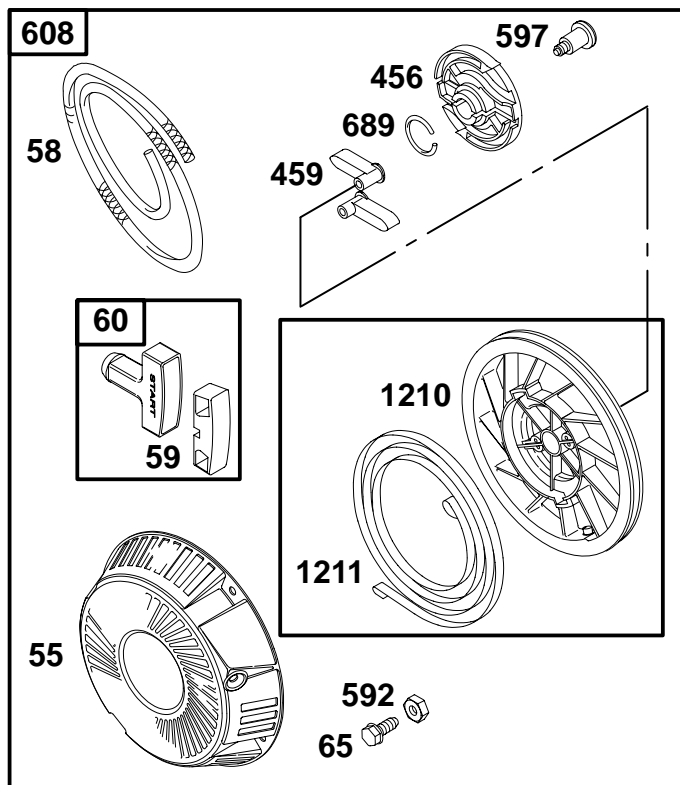

204400 to 204499

REF. NO.	PART NO.	DESCRIPTION	REF. NO.	PART NO.	DESCRIPTION	REF. NO.	PART NO.	DESCRIPTION
55	695288	Housing-Rewind Starter	144	498144	Pulley-Starter	689	263073	Spring-Friction
58	693389	Rope-Starter (Cut to Length)	456	281503	Plate-Pawl Friction	1210	498144	Pulley/Spring Assembly (Pulley)
59	805957	Insert-Grip	459	281505	Pawl-Ratchet	1211	498144	Pulley/Spring Assembly (Spring)
60	715257	Grip-Starter Rope	592	94908	Nut (Rewind Starter)			
65	94904	Screw (Rewind Starter)	597	94943	Screw (Pawl Friction Plate)			
			608	695287	Starter-Rewind			

★ Included in Gasket Set-Ref. No. 358.
Δ Included in Valve Overhaul Kit-Ref. No. 1033.

● Included in Carburetor Overhaul Kit-Ref. No. 121.
◆ Included in Carburetor Gasket Set-Ref. No. 977.