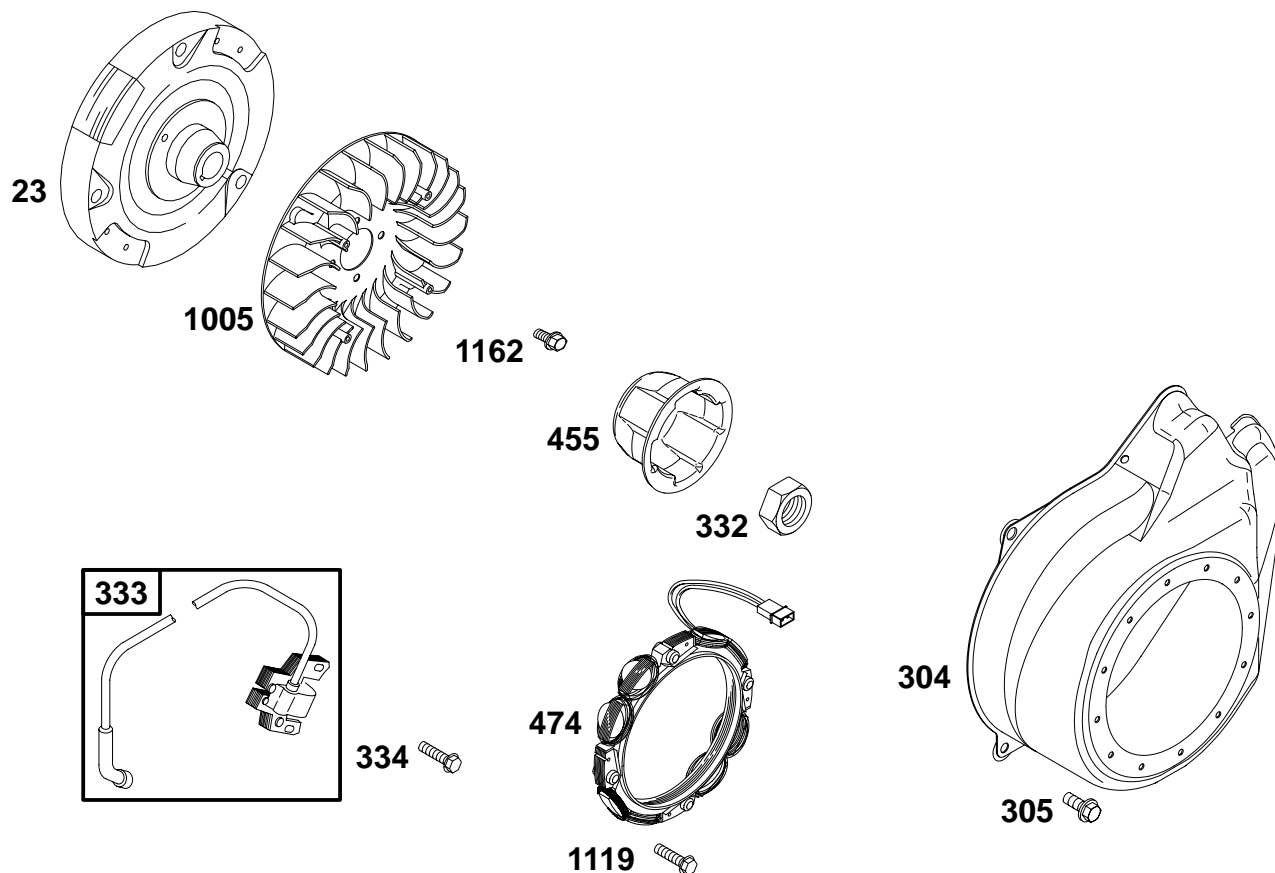

204400 to 204499

1036 EMISSIONS LABEL

REF. NO.	PART NO.	DESCRIPTION	REF. NO.	PART NO.	DESCRIPTION	REF. NO.	PART NO.	DESCRIPTION
23	694954	Flywheel Note 695485 Flywheel Used on Type No(s). 0110.	305	690960	Screw (Blower Housing)	1036	695431	Label-Emissions (Used After Code Date 00063000). Note 695431 Label-Emissions (Used Before Code Date 00070100).
304	694687	Housing-Blower Note 695481 Housing-Blower Used on Type No(s). 0110.	332	694685	Nut (Flywheel)	1119	93621	Screw (Alternator)
			333	715231	Armature-Magneto	1162	94627	Screw (Flywheel Fan)
			334	94731	Screw (Magneto Armature)			
			455	694683	Cup-Flywheel			
			474	695466	Alternator			
			1005	694684	Fan-Flywheel			

★ Included in Gasket Set-Ref. No. 358.
Δ Included in Valve Overhaul Kit-Ref. No. 1033.

● Included in Carburetor Overhaul Kit-Ref. No. 121.
◆ Included in Carburetor Gasket Set-Ref. No. 977.