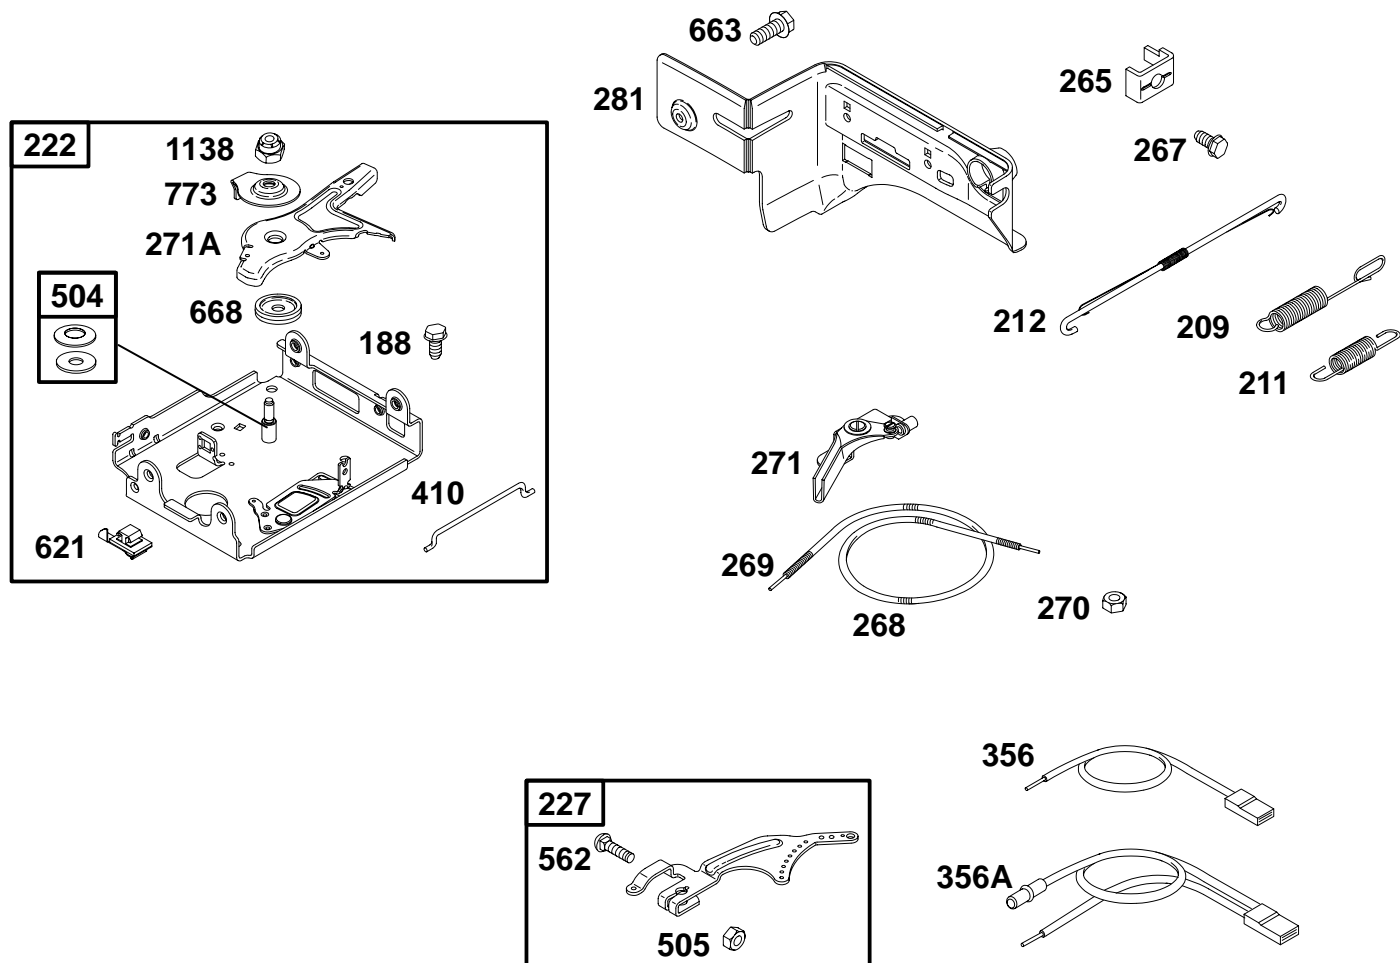

204400 to 204499

REF. NO.	PART NO.	DESCRIPTION	REF. NO.	PART NO.	DESCRIPTION	REF. NO.	PART NO.	DESCRIPTION
188	94644	Screw (Control Bracket)	269	26633	Wire—Control (Cut to Required Length)	505	691251	Nut (Governor Control Lever)
209	694867	Spring—Governor	270	63426	Nut (Control Wire Casing)	562	691119	Bolt (Governor Control Lever)
211	695307	Spring—Governor Idle	271	290568	Lever—Control	621	396847	Switch—Stop
212	694868	Link—Throttle	271A	695381	Lever—Control	663	692577	Screw (Control Panel)
222	695380	Bracket—Control	281	695294	Panel—Control	668	694257	Spacer
227	694864	Lever—Governor Control	356	692390	Wire—Stop	773	694258	Retainer
265	221535	Clamp—Casing	356A	695815	Wire—Stop Used on Type No(s). 0114	1138	694255	Nut (Control Bracket) (High Speed Control)
267	692577	Screw (Casing Clamp)	410	695382	Link—Control			
268	65616	Casing—Control Wire (Cut to Required Length)	504	695383	Washer Set—Friction			

★ Included in Gasket Set—Ref. No. 358.
Δ Included in Valve Overhaul Kit—Ref. No. 1033.

● Included in Carburetor Overhaul Kit—Ref. No. 121.
◆ Included in Carburetor Gasket Set—Ref. No. 977.