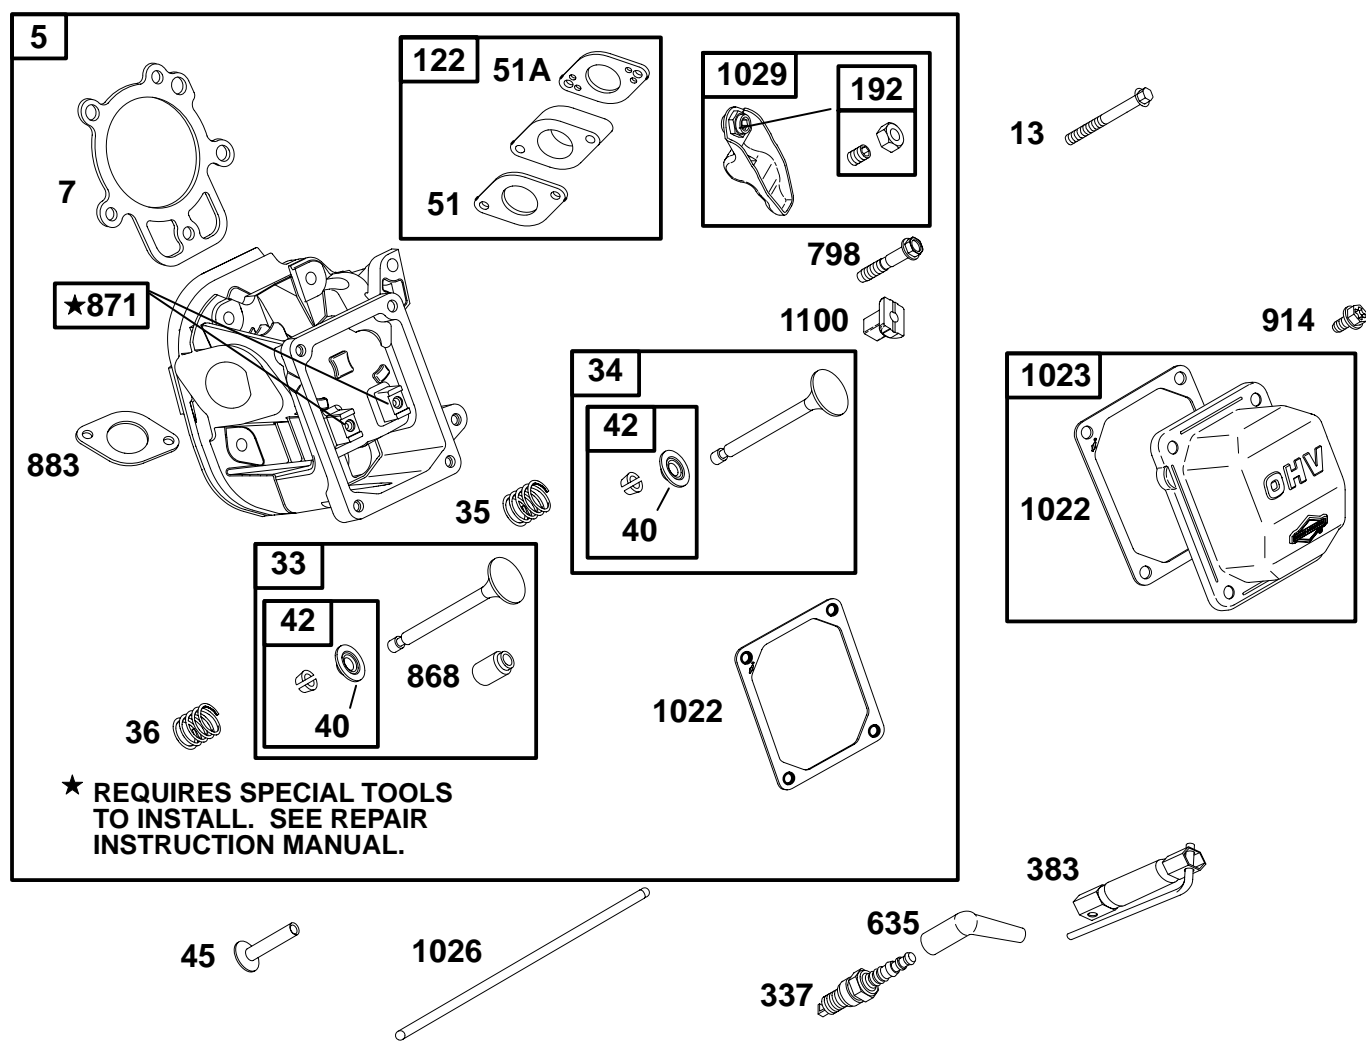

REF. NO.	PART NO.	DESCRIPTION	REF. NO.	PART NO.	DESCRIPTION	REF. NO.	PART NO.	DESCRIPTION
5	694873	Head-Cylinder	42	499586	Keeper-Valve	868	★△690968	Seal-Valve
7	★△694872	Gasket-Cylinder Head	45	690977	Tappet-Valve	871	690969	Bushing-Valve Guide
13	690360	Screw (Cylinder Head)	51	★△◆694874	Gasket-Intake	883	★△695398	Gasket-Exhaust
33	499596	Valve-Exhaust	51A	★△◆694875	Gasket-Intake	914	693732	Screw (Rocker Arm Cover)
34	499597	Valve-Intake	122	★△◆694876	Spacer-Carburetor	1022	★△690971	Gasket-Rocker Cover
35	694865	Spring-Valve (Intake)	192	690083	Adjuster-Rocker Arm	1023	694690	Cover-Rocker Arm
36	694865	Spring-Valve (Exhaust)	337	491055	Sparkplug	1026	695177	Rod-Push
40	263215	Retainer-Valve	383	19374	Wrench-Sparkplug	1029	690972	Arm-Rocker
			635	710901	Boot-Sparkplug	1100	690973	Pivot-Rocker Arm
			798	690967	Screw (Rocker Arm)			

★ Included in Gasket Set-Ref. No. 358.
△ Included in Valve Overhaul Kit-Ref. No. 1033.

● Included in Carburetor Overhaul Kit-Ref. No. 121.
◆ Included in Carburetor Gasket Set-Ref. No. 977.