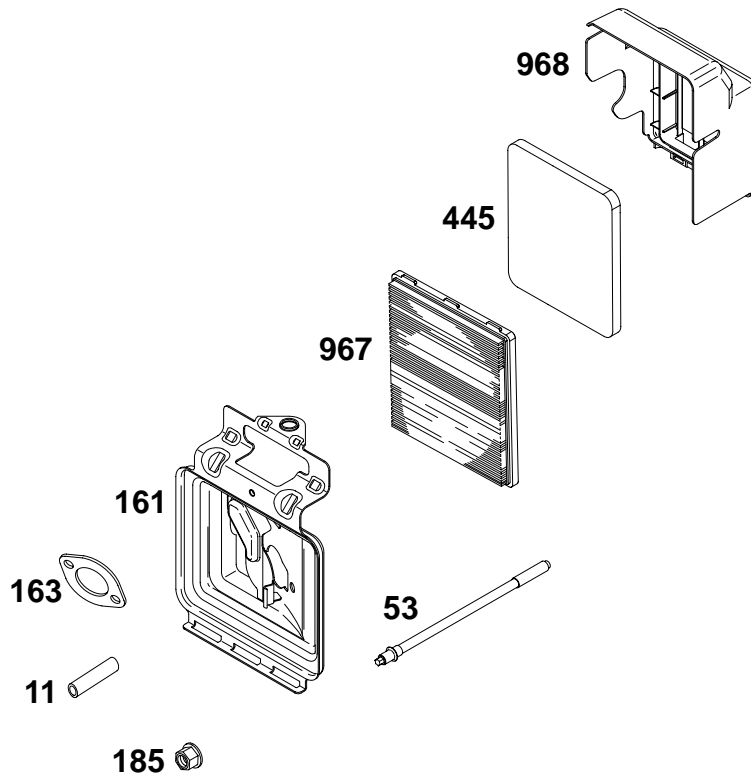

REF. NO.	PART NO.	DESCRIPTION	REF. NO.	PART NO.	DESCRIPTION	REF. NO.	PART NO.	DESCRIPTION
11	694871	Tube-Breather	161	695384	Base-Air Cleaner	445	491588	Filter-Air Cleaner Cartridge
53	694869	Stud (Carburetor)	163	692277	Gasket-Air Cleaner	967	493537	Filter-Pre Cleaner
			185	94010	Nut (Air Cleaner Base)	968	695385	Cover-Air Cleaner

★ Included in Gasket Set-Ref. No. 358.
Δ Included in Valve Overhaul Kit-Ref. No. 1033.

● Included in Carburetor Overhaul Kit-Ref. No. 121.
◆ Included in Carburetor Gasket Set-Ref. No. 977.