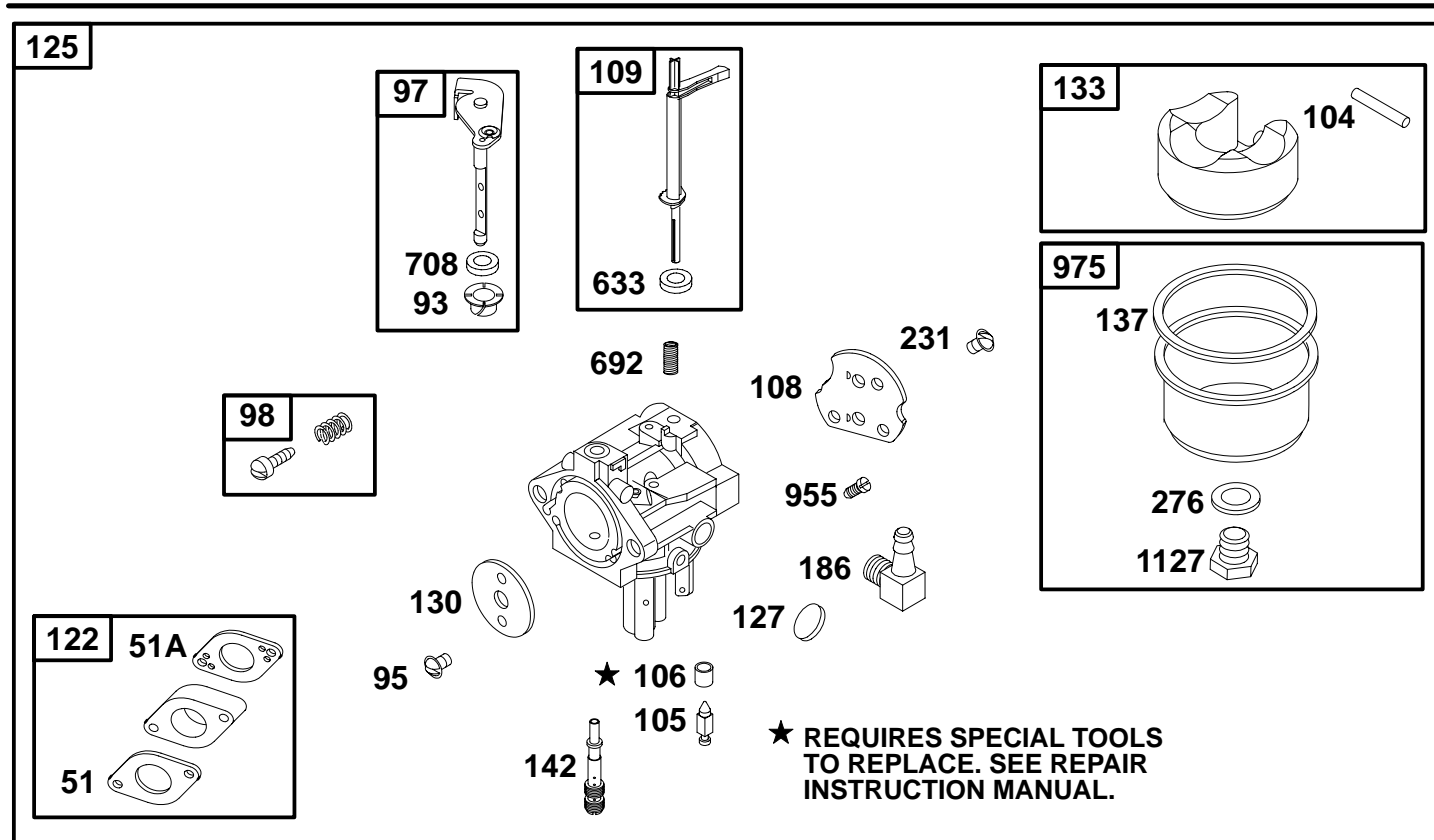

REF. NO.	PART NO.	DESCRIPTION	REF. NO.	PART NO.	DESCRIPTION	REF. NO.	PART NO.	DESCRIPTION
51★◆◆	694874	Gasket-Intake	125	695330	Carburetor	231	94098	Screw (Choke Valve)
51A★◆◆	694875	Gasket-Intake	127	◆694524	Plug-Welch	276	◆◆281164	Washer-Sealing
93	◆◆690602	Bushing-Throttle Shaft	130	690468	Valve-Throttle	633	◆◆690597	Seal-Choke/Throttle Shaft
95	94098	Screw (Throttle Valve)	133	494381	Float-Carburetor	692	691301	Spring-Detent
97	695325	Shaft-Throttle	137	◆◆281165	Gasket-Float Bowl	708	◆◆691326	Washer (Throttle Shaft)
98	◆495800	Kit-Idle Speed	142	695528	Nozzle-Carburetor (Standard)	955	695659	Plug-Carburetor
104	◆690525	Pin-Float Hinge			Note	975	495933	Bowl-Float
105	◆691782	Valve-Float Needle			695529			Nozzle-Carburetor (High Altitude)
106	◆690577	Seat-Inlet	186	493496	Connector-Hose	1127	94642	Screw (Float Bowl)
108	693924	Valve-Choke						
109	695331	Shaft-Choke						
122	694876	Spacer-Carburetor						

★ Included in Gasket Set-Ref. No. 358.
▲ Included in Valve Overhaul Kit-Ref. No. 1033.

◆ Included in Carburetor Overhaul Kit-Ref. No. 121.
◆◆ Included in Carburetor Gasket Set-Ref. No. 977.