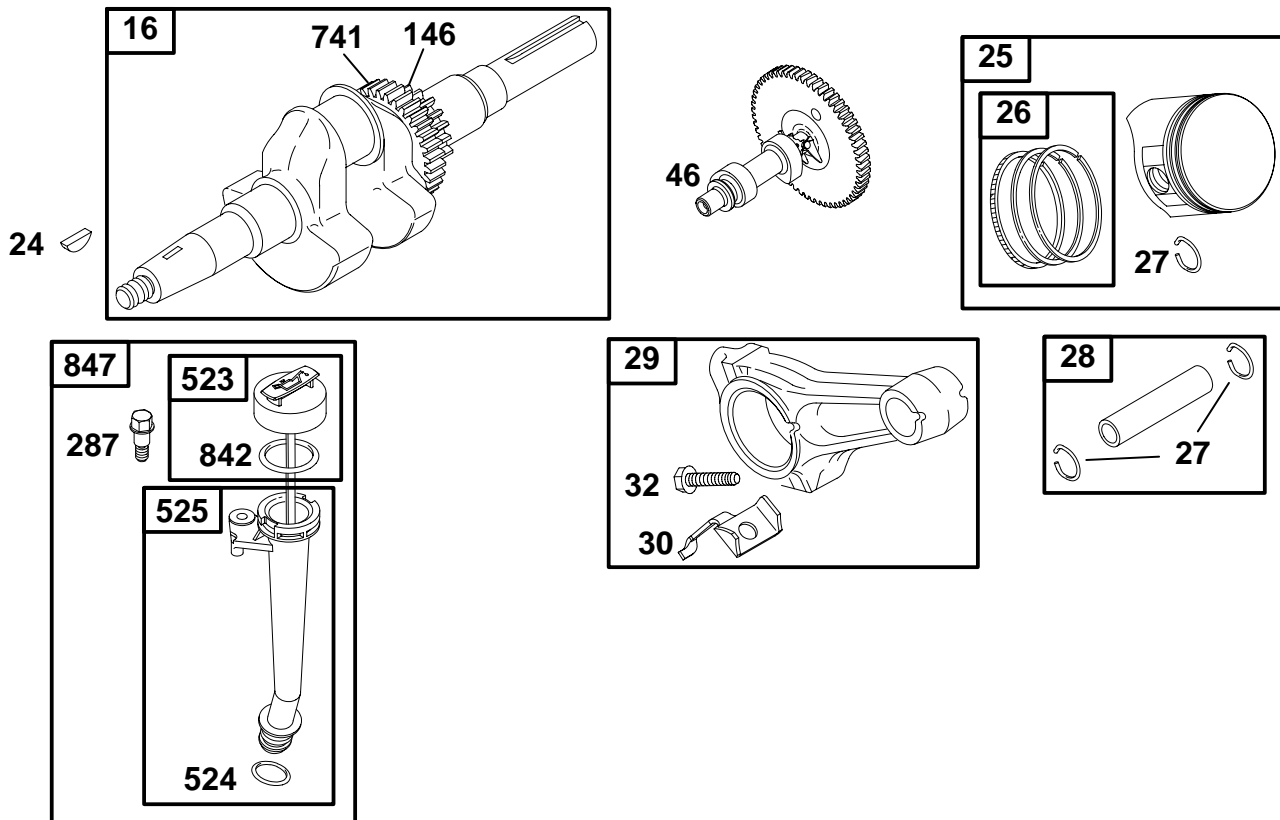

204400 to 204499

REF. NO.	PART NO.	DESCRIPTION	REF. NO.	PART NO.	DESCRIPTION	REF. NO.	PART NO.	DESCRIPTION
16	695462	Crankshaft Note 695369 Crankshaft Used on Type No(s). 0114	26	694004	Ring Set (Standard) Note	287	94929	Screw (Dipstick/Tube Assembly)
24	222698	Key-Flywheel		694006	Ring Set (.010" O.S.)	523	695344	Dipstick
25	695457	Piston Assembly (Standard) Note		694008	Ring Set (.020" O.S.)	524	271485	O-Ring Seal (Dipstick Tube)
	695458	Piston Assembly (.010" O.S.)	27	690975	Lock-Piston Pin	525	695343	Tube-Dipstick
	695459	Piston Assembly (.020" O.S.)	28	690229	Pin-Piston	741	691288	Gear-Timing
	695460	Piston Assembly (.030" O.S.)	29	694691	Rod-Connecting	842	280393	O-Ring Seal (Dipstick)
			30	694692	Dipper-Connecting Rod	847	695342	Dipstick/Tube Assembly
			32	690976	Screw (Connecting Rod)			
			46	694680	Camshaft			
			146	690979	Key-Timing			

★ Included in Gasket Set-Ref. No. 358.
Δ Included in Valve Overhaul Kit-Ref. No. 1033.

● Included in Carburetor Overhaul Kit-Ref. No. 121.
◆ Included in Carburetor Gasket Set-Ref. No. 977.