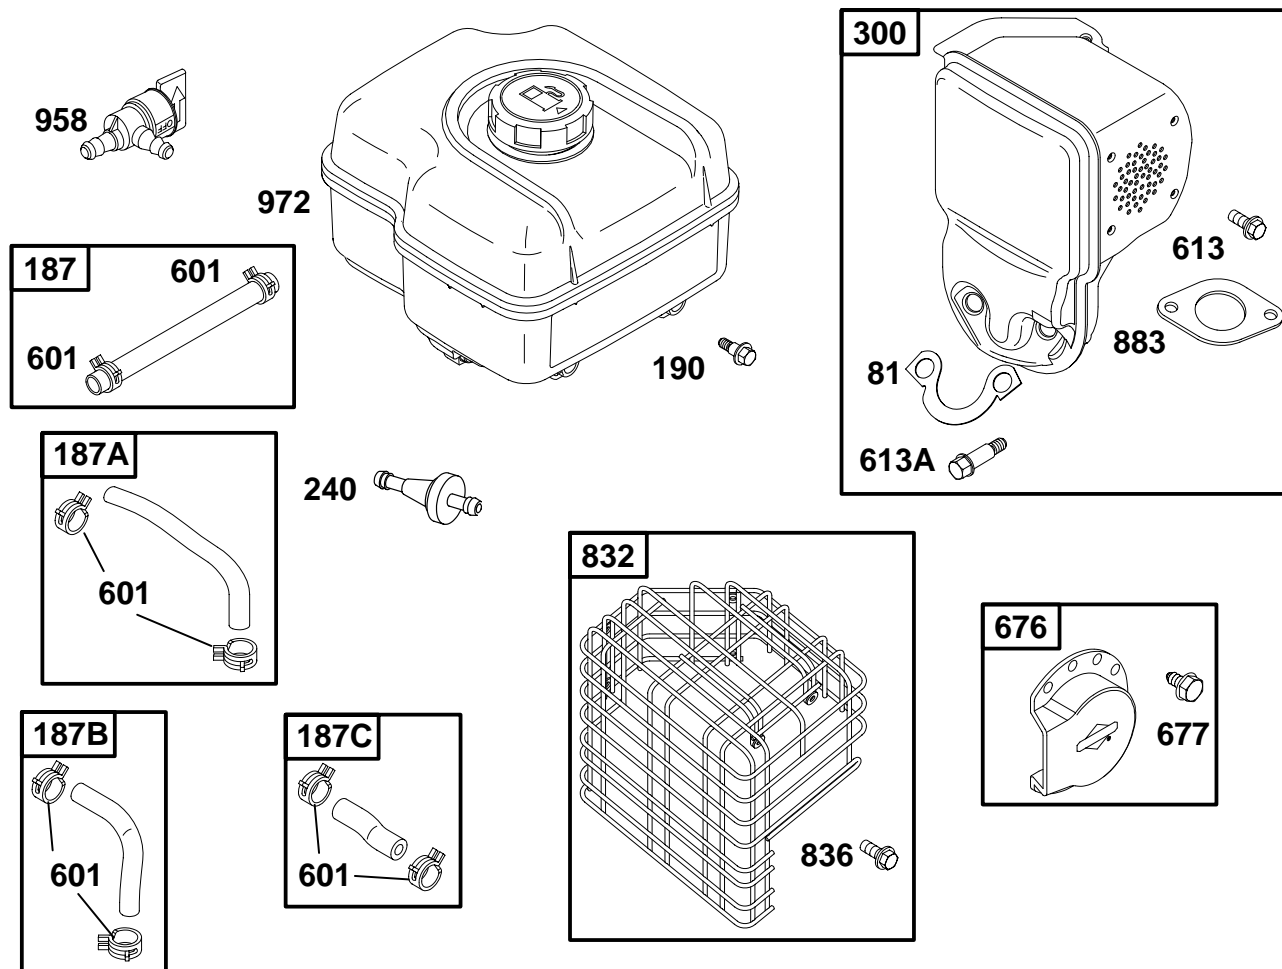

REF. NO.	PART NO.	DESCRIPTION	REF. NO.	PART NO.	DESCRIPTION	REF. NO.	PART NO.	DESCRIPTION
81	695400	Lock-Muffler Screw	601	95162	Clamp-Hose	832	695386	Guard-Muffler
187	691050	Line-Fuel	613	695312	Screw (Muffler)	836	690367	Screw (Muffler Guard)
187A	695429	Line-Fuel	613A	695399	Screw (Muffler)	883	695398	Gasket-Exhaust
187B	695482	Line-Fuel	676	393791	Deflector-Muffler (Direct Out)	958	692586	Valve-Fuel Shut Off (Plastic)
187C	695483	Line-Fuel	677	94896	Screw (Muffler Deflector)	972	694260	Tank-Fuel
190	692127	Screw (Fuel Tank)						
240	694485	Filter-Fuel						
300	695311	Muffler						

★ Included in Gasket Set-Ref. No. 358.
Δ Included in Valve Overhaul Kit-Ref. No. 1033.

● Included in Carburetor Overhaul Kit-Ref. No. 121.
◆ Included in Carburetor Gasket Set-Ref. No. 977.