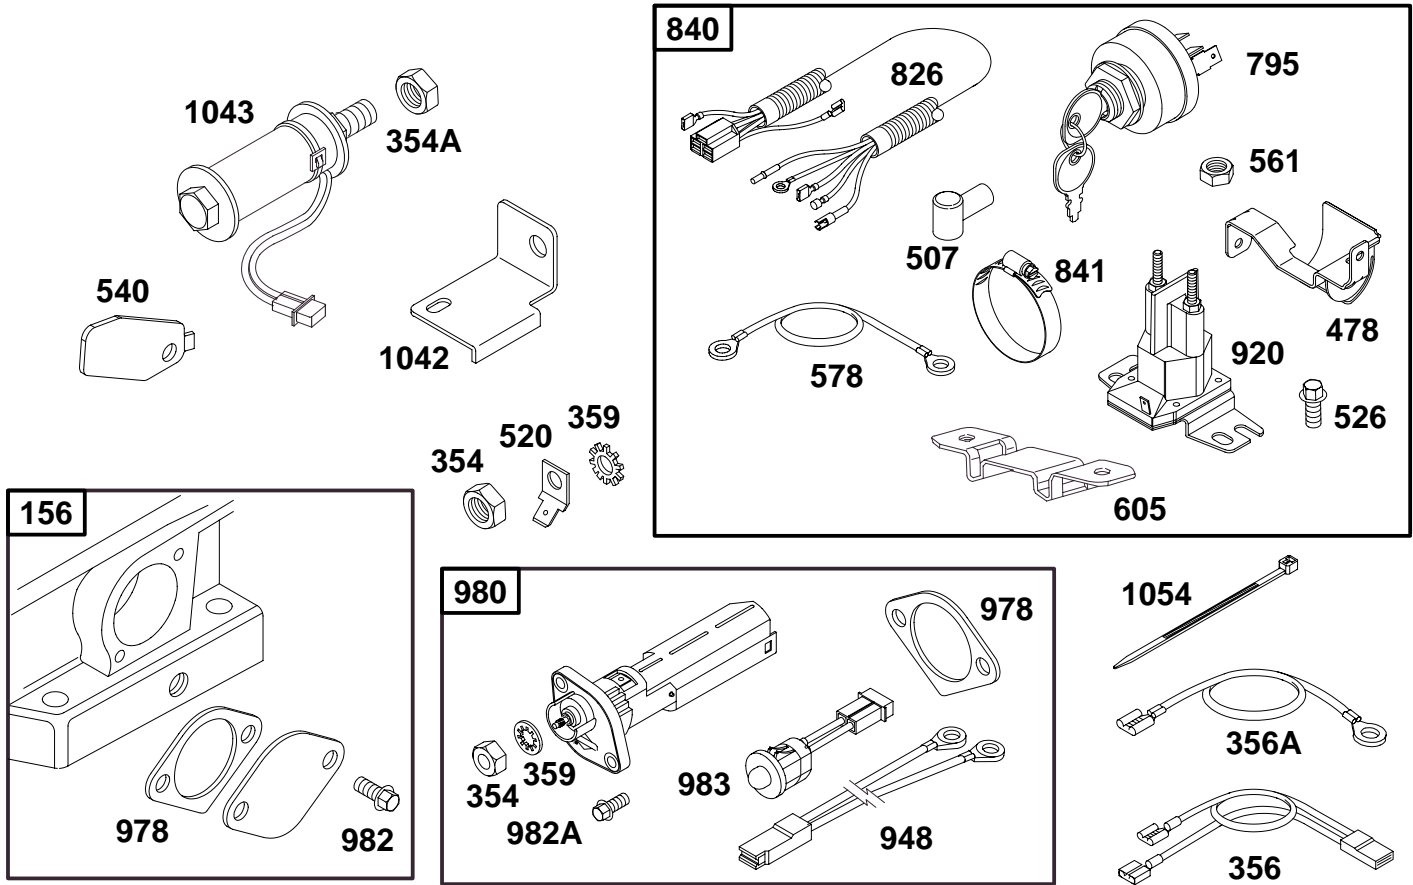

161400 to 161499

REF. NO.	PART NO.	DESCRIPTION	REF. NO.	PART NO.	DESCRIPTION	REF. NO.	PART NO.	DESCRIPTION
354	90576	Nut-Hex.	561	92278	Nut-Hex.	978	★271736	Gasket-Oil Switch
354A	810046	Nut-Hex.	578	494227	Wire Assembly	979	491835	Cover-Oil Gard®
356	493501	Wire-Stop (Used After Code Date 90010700).	605	224303	Bracket-Mounting	980	492697	Oil Gard® Kit
356A	493500	Wire-Stop Use With Wire Assy. No. 493501.	795	493625	Key-Switch	982	810036	Screw-Hex.
359	92791	Washer-Terminal	826	493986	Harness-Wiring	982A	94504	Screw-Hex.
478	224520	Panel	840	494535	Kit-Panel			Use(s):
507	281223	Insulator	841	393514	Clamp	983	398660	Light-Indicator
520	93722	Terminal	920	807829	Solenoid-Starter	1042	224526	Bracket-Electro Magnet
526	810037	Screw-Regulator	948	492334	Harness-Wiring	1043	494232	Magnet-Electro
540	224618	Plate-Strike			Note	1054	280275	Tie-Cable
					495514 Harness-Wiring Used on Type No(s). 0199.			

★ Included in Gasket Set-Part No. 491999.
Δ Included in Valve Overhaul Kit-Part No. 495771.
● Included in Carburetor Kit-Part No. 492287.

○ Included in Carburetor Kit-Part No. 494839.
◆ Included in Carburetor Gasket Set-Part No. 492281.

9877-16

Assemblies include all parts shown in frames.

17