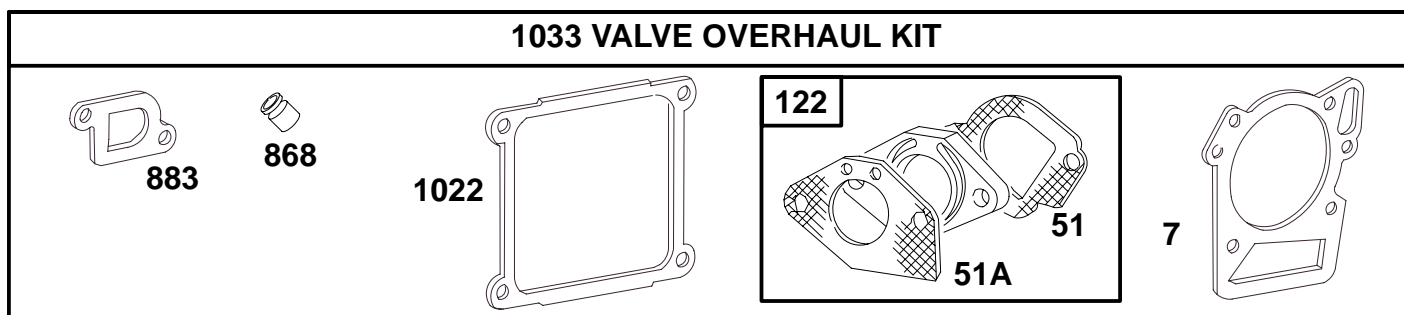

161400 to 161499

REF. NO.	PART NO.	DESCRIPTION	REF. NO.	PART NO.	DESCRIPTION	REF. NO.	PART NO.	DESCRIPTION
3	★491500	Seal-Oil	358	491999	Gasket Set	868	Δ★491020	Seal-Valve
7	Δ★272067	Gasket-Cylinder Head	524	★271983	Seal-Dipstick	883	Δ★272102	Gasket-Exhaust
12	★272068	Gasket-Crankcase (1/64" Thick)	524A	★280854	Seal-O-Ring	978	★271736	Gasket
51	Δ★272043	Gasket-Intake	634C	★491880	Seal-Oil	1022	Δ★272063	Gasket-Rocker Cover
51A	Δ★272069	Gasket-Intake	842	★270920	Seal-Cap	1033	495771	Kit-Valve Overhaul
52	★272070	Gasket-Intake	Note _____ Seal-Cap 805386 Seal-Cap Used on Type No(s). 0199.					
116A	★280831	O-Ring						
122	Δ491586	Spacer						

★ Included in Gasket Set-Part No. 491999.

Δ Included in Valve Overhaul Kit-Part No. 495771.

● Included in Carburetor Kit-Part No. 492287.

○ Included in Carburetor Kit-Part No. 494839.

◆ Included in Carburetor Gasket Set-Part No. 492281.

9877-20

Assemblies include all parts shown in frames.

17