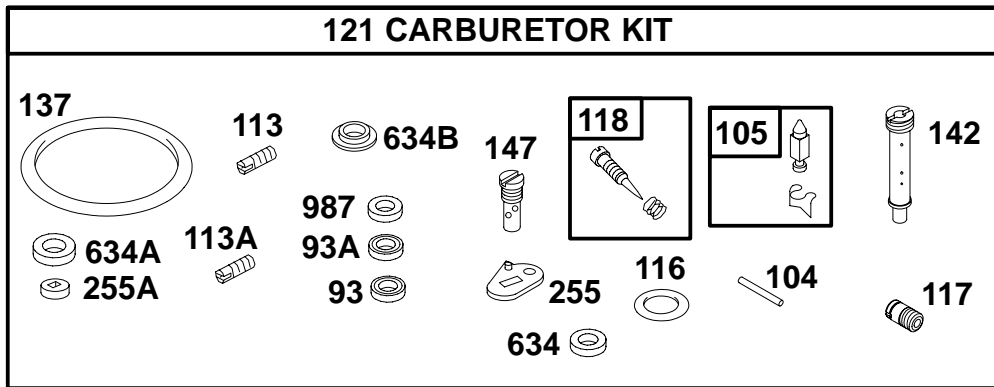

9877-20

Assemblies include all parts shown in frames.

17

REF. NO.	PART NO.	DESCRIPTION	REF. NO.	PART NO.	DESCRIPTION	REF. NO.	PART NO.	DESCRIPTION
93	●280926	Bushing—Throttle Shaft (Upper)			<b>Note</b>	147		Screw—Pilot Jet <b>See Last Pages.</b>
93A	○●280927	Bushing—Throttle Shaft (Lower)			231667 Jet—Main (High Altitude)	255	○●280958	Bushing—Choke Shaft (Upper)
104	○●231652	Pin—Float Hinge	118		Valve—Idle Adjust <b>See Last Pages.</b>	255A	○●280910	Bushing—Choke Shaft (Lower)
105	○●492188	Valve—Float	121	494839	Carburetor Kit (Used After Code Date 90091000).	634	○●224214	Washer—Throttle Shaft (Sold in Kit Only).
113		Nozzle—Carburetor <b>See Last Pages.</b>	121A	492287	Carburetor Kit (Used Before Code Date 90091100).	634A	○●272184	Washer—Choke Shaft
113A	○●231656	Nozzle—Well Jet			Gasket—Float Bowl (Sold in Kit Only).	634B	○●	Washer—Choke Shaft Seal
116	○●◆	Gasket—Sealing (Sold in Kit Only).	137	○●◆		977	492281	Gasket Set—Carburetor
117	○231765	Jet—Main	142	○231763	Nozzle (Used With Side Jet Carburetor).	987	○●◆492172	Seal—Throttle Shaft
		<b>Note</b>	142A	●492324	Nozzle (Used With Bottom Jet Carburetor).			
117A	●	231766 Jet—Main (High Altitude) Jet—Main (Sold in Kit and Ref. #142A).						