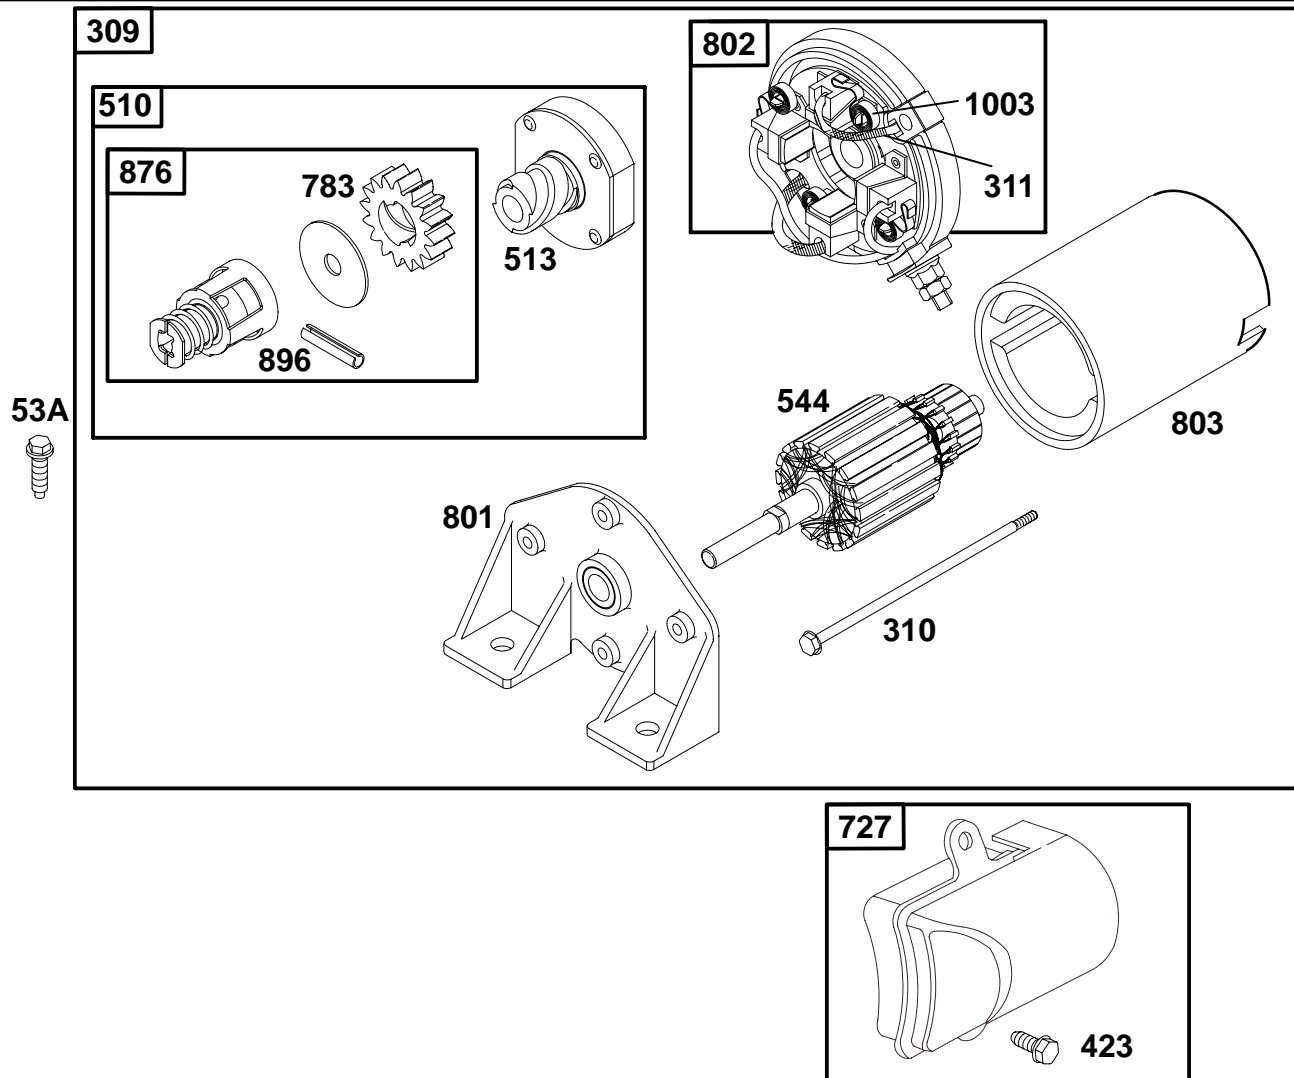

161400 to 161499

REF. NO.	PART NO.	DESCRIPTION	REF. NO.	PART NO.	DESCRIPTION	REF. NO.	PART NO.	DESCRIPTION
53A	810069	Screw-Hex. Flange	544	492357	Armature-Starter			Note
309	491334	Motor-Starter (12 Volt)	727	492698	Guard-Flywheel	803	399172	494988 Cap-End (For 4-3/8" Housing Length).
310	94169	Bolt-Thru (For 4-9/32" Housing Length).			Note			
		Note			495801 Guard- Flywheel			
		94004 Bolt-Thru (For 4-3/8" Housing Length).	783	280104	Gear-Starter			
311	490311	Brush Set (For 4-9/32" Housing Length).	801	491339	Cap-Drive			Note
423	810066	Screw-Sem	802	490310	Cap-End (For 4-9/32" Housing Length).			494205 Housing- Starter (For 4-3/8" Housing Length).
510	491336	Drive-Starter				876	492358	Kit-Gear
513	491338	Clutch-Drive				896	94288	Pin-Roll
						1003	490316	Spring-Brush

★ Included in Gasket Set-Part No. 491999.

△ Included in Valve Overhaul Kit-Part No. 495771.

● Included in Carburetor Kit-Part No. 492287.

○ Included in Carburetor Kit-Part No. 494839.

◆ Included in Carburetor Gasket Set-Part No. 492281.

9877-19

Assemblies include all parts shown in frames.

17