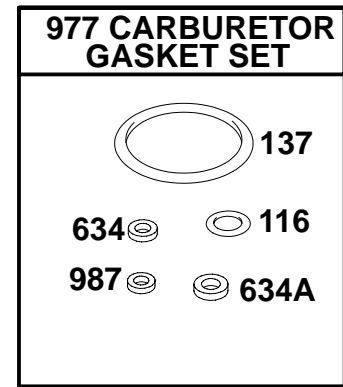

REF. NO.	PART NO.	DESCRIPTION	REF. NO.	PART NO.	DESCRIPTION	REF. NO.	PART NO.	DESCRIPTION
93	●280926	Bushing—Throttle Shaft (Upper)			Note	147		Screw—Pilot Jet See Last Pages.
93A	○●280927	Bushing—Throttle Shaft (Lower)			231667 Jet—Main (High Altitude)	255	○●280958	Bushing—Choke Shaft (Upper)
104	○●231652	Pin—Float Hinge	118		Valve—Idle Adjust See Last Pages.	255A	○●280910	Bushing—Choke Shaft (Lower)
105	○●492188	Valve—Float	121	494839	Carburetor Kit (Used After Code Date 90091000).	634	○●224214	Washer—Throttle Shaft (Sold in Kit Only).
113		Nozzle—Carburetor See Last Pages.	121A	492287	Carburetor Kit (Used Before Code Date 90091100).	634A	○●272184	Washer—Choke Shaft
113A	○●231656	Nozzle—Well Jet			Gasket—Float Bowl (Sold in Kit Only).	634B	○●	Washer—Choke Shaft Seal
116	○●◆	Gasket—Sealing (Sold in Kit Only).	137	○●◆		977	492281	Gasket Set—Carburetor
117	○231765	Jet—Main	142	○231763	Nozzle (Used With Side Jet Carburetor).	987	○●◆492172	Seal—Throttle Shaft
		Note	142A	●492324	Nozzle (Used With Bottom Jet Carburetor).			
117A	●	231766 Jet—Main (High Altitude) Jet—Main (Sold in Kit and Ref. #142A).						

★ Included in Gasket Set—Part No. 491999.

△ Included in Valve Overhaul Kit—Part No. 495771.

● Included in Carburetor Kit—Part No. 492287.

○ Included in Carburetor Kit—Part No. 494839.

◆ Included in Carburetor Gasket Set—Part No. 492281.

9877-21

Assemblies include all parts shown in frames.

17