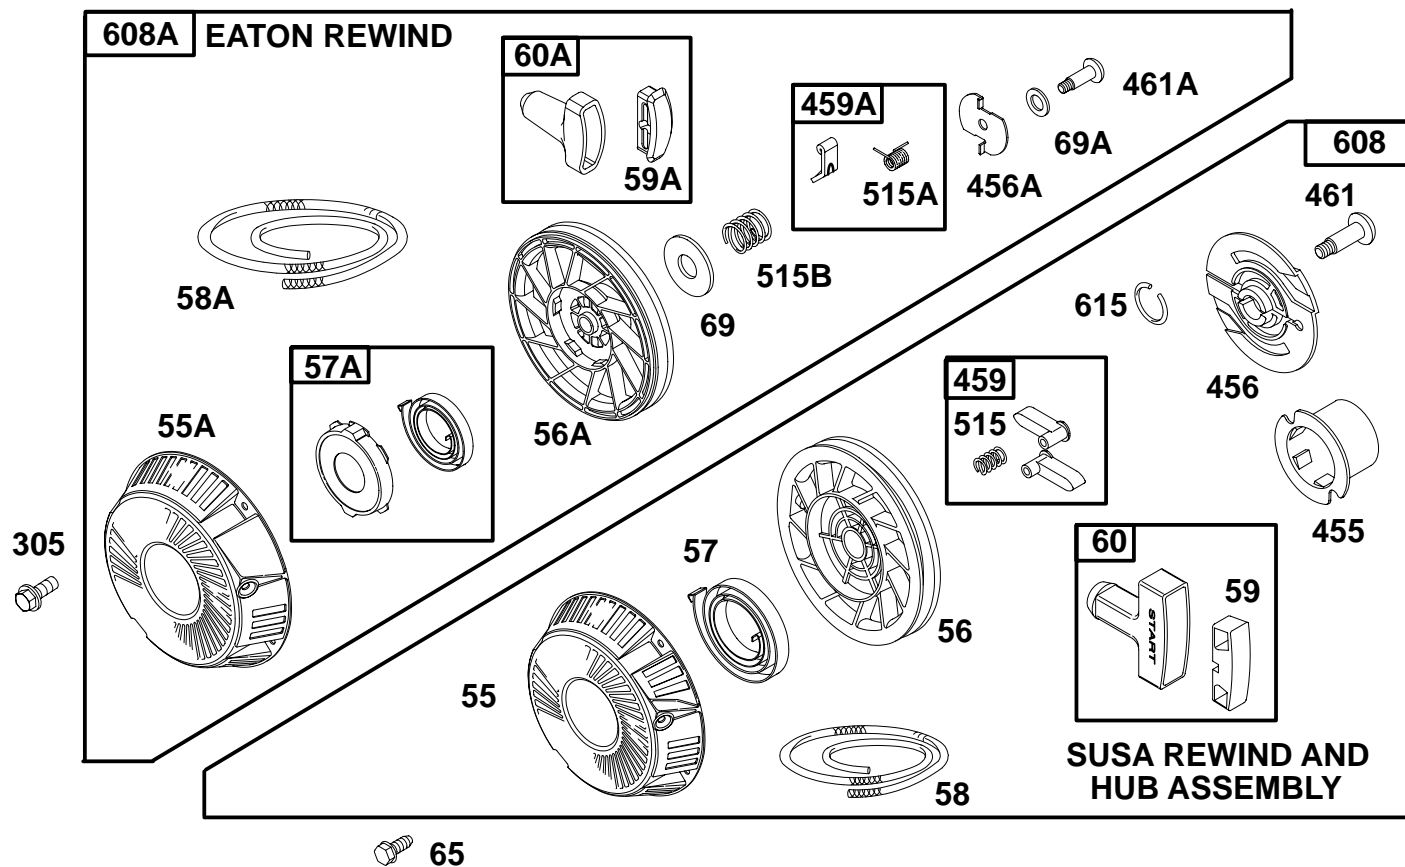

# 161400 to 161499

REF. NO.	PART NO.	DESCRIPTION	REF. NO.	PART NO.	DESCRIPTION	REF. NO.	PART NO.	DESCRIPTION
55	808186	Housing—Rewind Starter	58	66574	Rope—Starter (Cut to Required Length)	456A	224228	Retainer—Spring
55A	492193	Housing—Rewind Starter	59	805957	Insert—Grip	459	808166	Pawl—Ratchet
56	805949	Pulley—Starter	59A	490653	Insert—Grip	459A	492431	Pawl—Ratchet
56A	281235	Pulley—Starter	60	808167	Grip—Starter Rope	461	805955	Screw—Shoulder
57	805951	Spring—Rewind Starter	60A	490652	Grip—Starter Rope	461A	94463	Screw—Retainer
57A	492194	Spring—Rewind Starter	65	710074	Screw—Hex.	515	805953	Spring—Pawl
58A	66894	Rope—Starter (Cut To Required Length)	69	94464	Washer—Pulley	515A	492833	Spring—Pawl
			69A	94462	Washer—Retainer	515B	262564	Spring—Torsion
			305	810037	Screw—Sem	608	715506	Starter—Rewind (Susa)
			455	710721	Cup—Flywheel	608A	494926	Starter—Rewind (Eaton)
			456	805954	Retainer—Spring	615	805952	Retainer