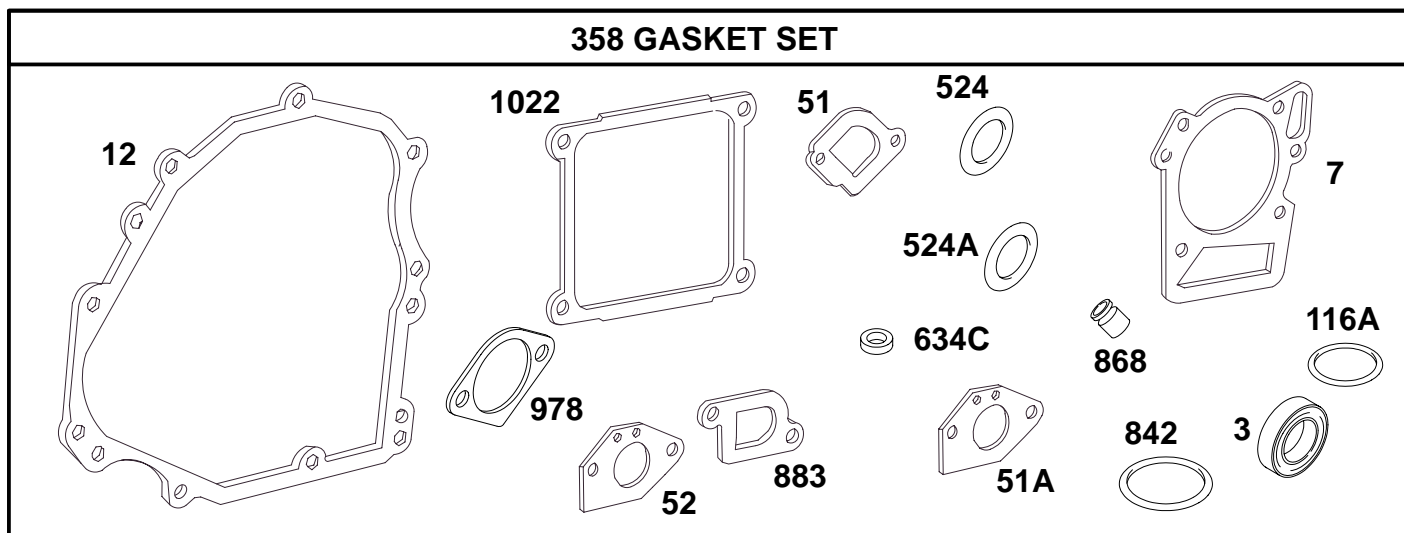

161400 to 161499

REF. NO.	PART NO.	DESCRIPTION	REF. NO.	PART NO.	DESCRIPTION	REF. NO.	PART NO.	DESCRIPTION
3	★491500	Seal-Oil	358	491999	Gasket Set	868	Δ★491020	Seal-Valve
7	Δ★272067	Gasket-Cylinder Head	524	★271983	Seal-Dipstick	883	Δ★272102	Gasket-Exhaust
12	★272068	Gasket-Crankcase (1/64" Thick)	524A	★280854	Seal-O-Ring	978	★271736	Gasket
51	Δ★272043	Gasket-Intake	634C	★491880	Seal-Oil	1022	Δ★272063	Gasket-Rocker Cover
51A	Δ★272069	Gasket-Intake	842	★270920	Seal-Cap	1033	495771	Kit-Valve Overhaul
52	★272070	Gasket-Intake	Note _____ Seal-Cap 805386 Seal-Cap Used on Type No(s). 0199.					
116A	★280831	O-Ring						
122	Δ491586	Spacer						

★ Included in Gasket Set-Part No. 491999.

Δ Included in Valve Overhaul Kit-Part No. 495771.

● Included in Carburetor Kit-Part No. 492287.

○ Included in Carburetor Kit-Part No. 494839.

◆ Included in Carburetor Gasket Set-Part No. 492281.

9877-20

Assemblies include all parts shown in frames.

17