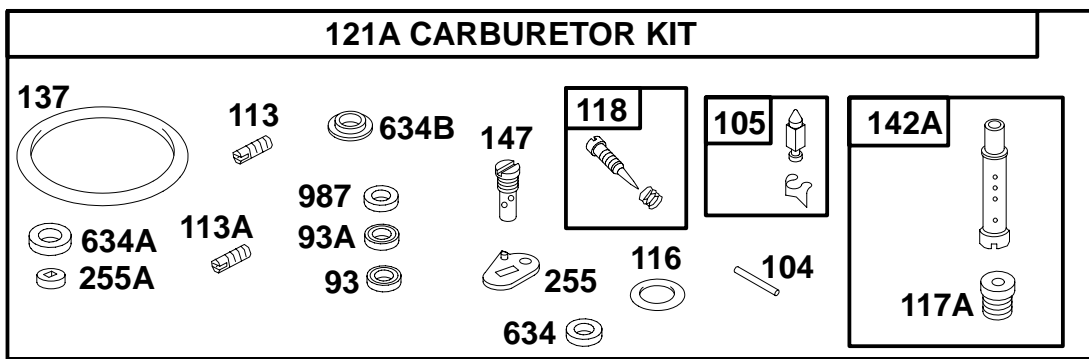

REF. NO.	PART NO.	DESCRIPTION	REF. NO.	PART NO.	DESCRIPTION	REF. NO.	PART NO.	DESCRIPTION
93	●280926	Bushing—Throttle Shaft (Upper)			Note	147		Screw—Pilot Jet See Last Pages.
93A	○●280927	Bushing—Throttle Shaft (Lower)			231667 Jet—Main (High Altitude)	255	○●280958	Bushing—Choke Shaft (Upper)
104	○●231652	Pin—Float Hinge	118		Valve—Idle Adjust See Last Pages.	255A	○●280910	Bushing—Choke Shaft (Lower)
105	○●492188	Valve—Float	121	494839	Carburetor Kit (Used After Code Date 90091000).	634	○●224214	Washer—Throttle Shaft (Sold in Kit Only).
113		Nozzle—Carburetor See Last Pages.	121A	492287	Carburetor Kit (Used Before Code Date 90091100).	634A	○●272184	Washer—Choke Shaft
113A	○●231656	Nozzle—Well Jet			Gasket—Float Bowl (Sold in Kit Only).	634B	○●	Washer—Choke Shaft Seal
116	○●◆	Gasket—Sealing (Sold in Kit Only).	137	○●◆		977	492281	Gasket Set—Carburetor
117	○231765	Jet—Main	142	○231763	Nozzle (Used With Side Jet Carburetor).	987	○●◆492172	Seal—Throttle Shaft
		Note	142A	●492324	Nozzle (Used With Bottom Jet Carburetor).			
117A	●	231766 Jet—Main (High Altitude) Jet—Main (Sold in Kit and Ref. #142A).						

★ Included in Gasket Set—Part No. 491999.

△ Included in Valve Overhaul Kit—Part No. 495771.

● Included in Carburetor Kit—Part No. 492287.

○ Included in Carburetor Kit—Part No. 494839.

◆ Included in Carburetor Gasket Set—Part No. 492281.

9877-21

Assemblies include all parts shown in frames.

17