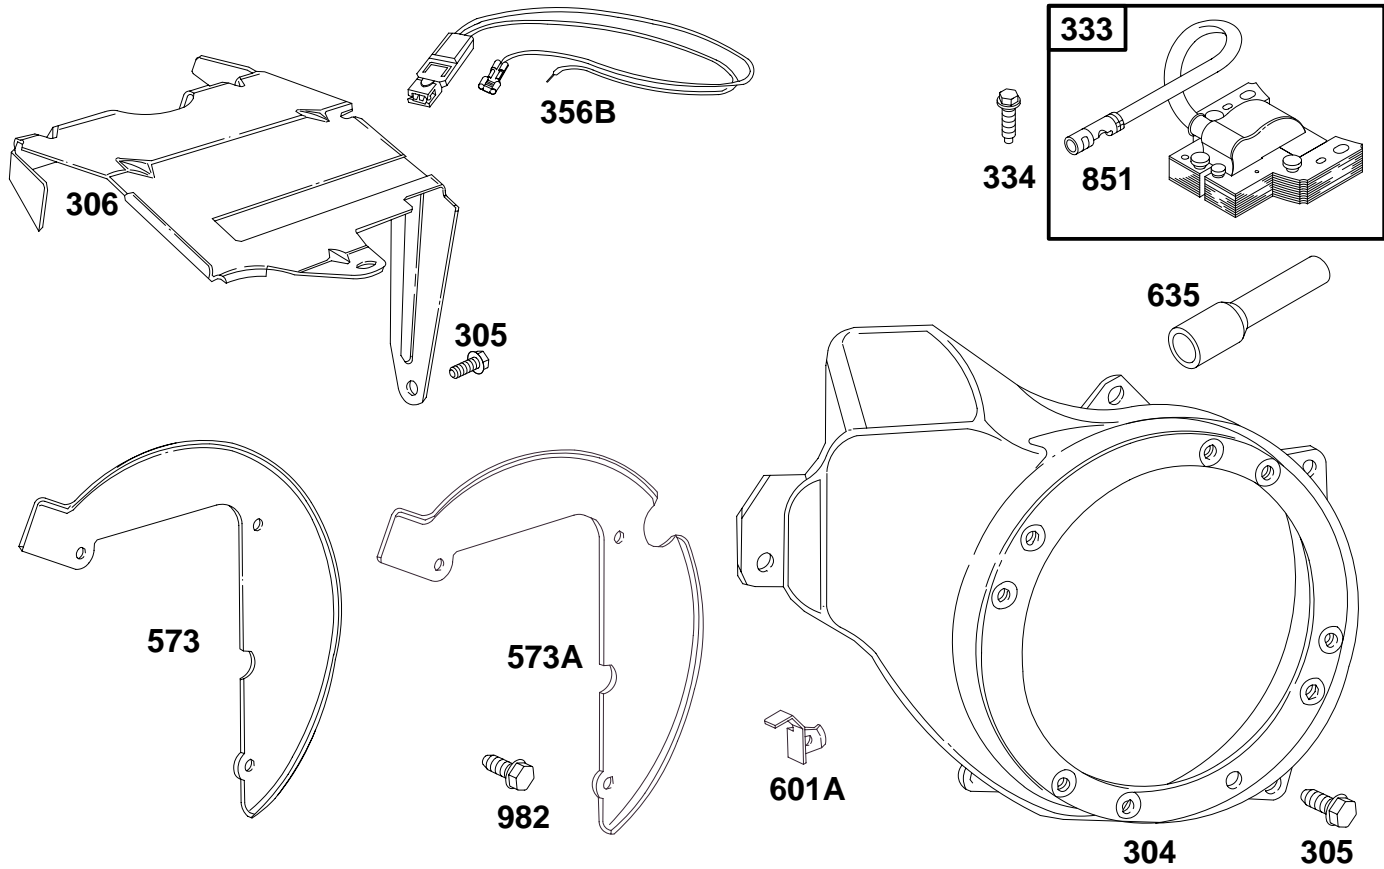

161400 to 161499

REF. NO.	PART NO.	DESCRIPTION	REF. NO.	PART NO.	DESCRIPTION	REF. NO.	PART NO.	DESCRIPTION	
304	491827	Housing-Blower (Red, Rewind Only)	305	810037	Screw-Hex.	573	224158	Plate-Back (Rewind Start)	
	Note		306	224015	Shield-Cylinder		573A	224092	Plate-Back (Electric Start)
	491915	Housing-Blower (Black, Rewind Only)	333	492341	Armature-Magneto		601A	224233	Clamp-Hose
	491992	Housing-Blower (Red, Electric)	334	810035	Screw-Hex.		635	280872	Boot-Spark Plug
	491993	Housing-Blower (Black, Electric)	356B	491668	Wire-Stop (Used Before Code Date 90010800).	851	224110	Terminal-Cable	
					Note	982	810036	Screw-Hex.	
					494328	Wire-Stop Used on Type No(s). 0199.			

★ Included in Gasket Set-Part No. 491999.

△ Included in Valve Overhaul Kit-Part No. 495771.

● Included in Carburetor Kit-Part No. 492287.

○ Included in Carburetor Kit-Part No. 494839.

◆ Included in Carburetor Gasket Set-Part No. 492281.

9877-12

Assemblies include all parts shown in frames.

17