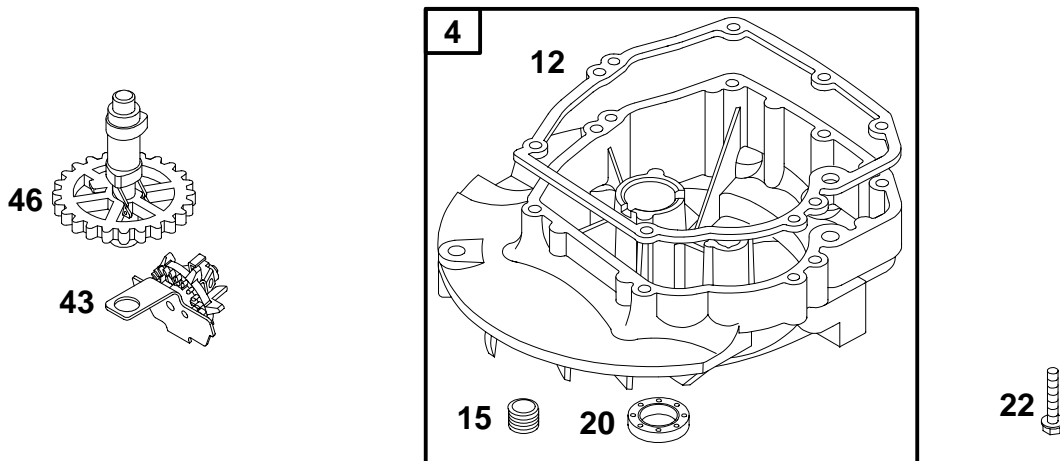

126600 to 126699

REF. NO.	PART NO.	DESCRIPTION	REF. NO.	PART NO.	DESCRIPTION	REF. NO.	PART NO.	DESCRIPTION
4	499619	Sump-Engine	22	691092	Screw (Crankcase Cover/ Sump)	43	493737	Slinger-Governor/Oil
12	★272198	Gasket-Crankcase			Note	46	694039	Camshaft
15	94880	Plug-Oil Drain			94612 Screw (Crankcase Cover/ Sump) (One Used in Hole Nearest Breather)			
20	★399781	Seal-Oil (PTO Side)						

★ Included in Engine Gasket Set-Ref 358.
Δ Included in Valve Gasket Set-Ref 1095.

● Included in Carburetor Overhaul Kit-Ref 121.
◆ Included in Carburetor Gasket Set-Ref 977.