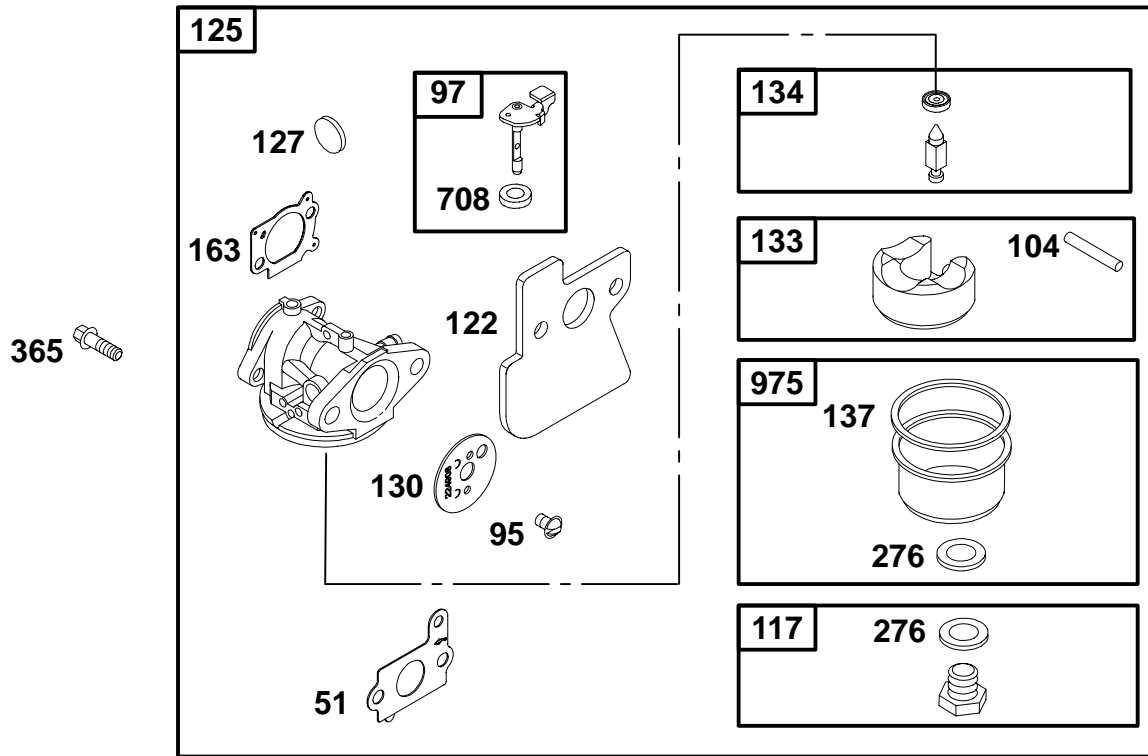

★ Included in Engine Gasket Set-Ref 358.
 △ Included in Valve Gasket Set-Ref 1095.

● Included in Carburetor Overhaul Kit-Ref 121.
 ◆ Included in Carburetor Gasket Set-Ref 977.

126600 to 126699

REF. NO.	PART NO.	DESCRIPTION	REF. NO.	PART NO.	DESCRIPTION	REF. NO.	PART NO.	DESCRIPTION
4	499619	Sump-Engine	22	691092	Screw (Crankcase Cover/ Sump)	43	493737	Slinger-Governor/Oil
12	★272198	Gasket-Crankcase			Note	46	694039	Camshaft
15	94880	Plug-Oil Drain			94612 Screw (Crankcase Cover/ Sump) (One Used in Hole Nearest Breather)			
20	★399781	Seal-Oil (PTO Side)						

★ Included in Engine Gasket Set-Ref 358.
 Δ Included in Valve Gasket Set-Ref 1095.

● Included in Carburetor Overhaul Kit-Ref 121.
 ◆ Included in Carburetor Gasket Set-Ref 977.

REF. NO.	PART NO.	DESCRIPTION	REF. NO.	PART NO.	DESCRIPTION	REF. NO.	PART NO.	DESCRIPTION
51	◆◆692668	Gasket-Intake	122	◆◆692799	Spacer-Carburetor	137	◆◆693981	Gasket-Float Bowl
95	94098	Screw (Throttle Valve)	125	694202	Carburetor	163	◆◆273364	Gasket-Air Cleaner
97	499682	Shaft-Throttle	127	◆694468	Plug-Welch	276	◆◆271716	Washer-Sealing
104	◆691242	Pin-Float Hinge	130	691203	Valve-Throttle	365	691136	Screw (Carburetor)
117	498978	Jet-Main (Standard)	133	398187	Float-Carburetor	708	◆◆691321	Seal-Throttle Shaft
		Note	134	◆398188	Kit-Needle/Seat	975	493640	Bowl-Float
		498975 Jet-Main (High Altitude)						