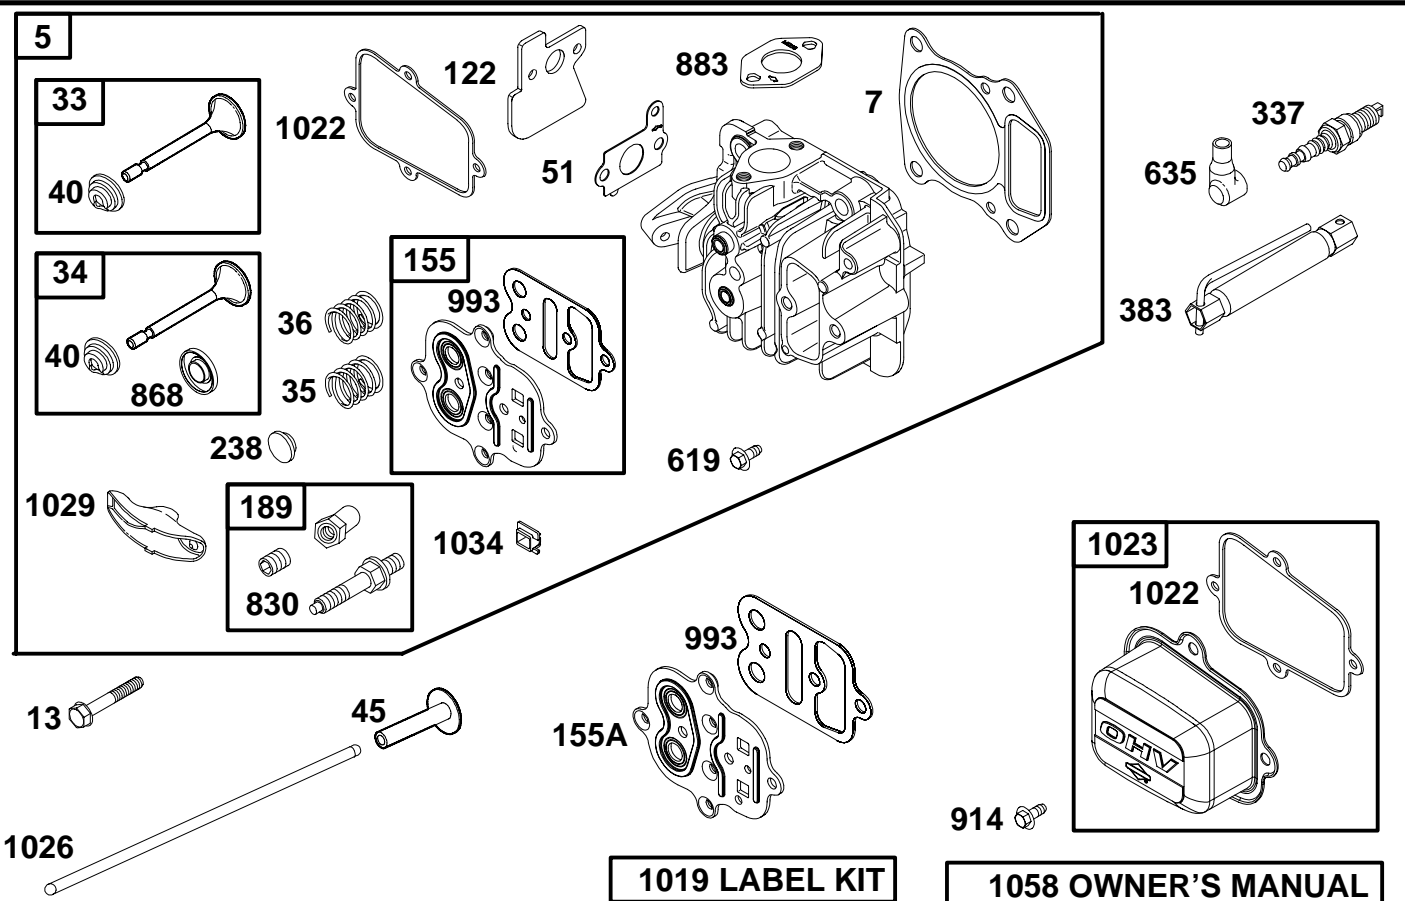

126600 to 126699

REF. NO.	PART NO.	DESCRIPTION	REF. NO.	PART NO.	DESCRIPTION	REF. NO.	PART NO.	DESCRIPTION
5	695276	Head-Cylinder (Used After Code Date 99113000). Note 692800 Cylinder Head (Used Before Code Date 99120100).	35	691304	Spring-Valve (Intake)	635	66538	Boot-Sparkplug
7	★△695166	Gasket-Cylinder Head (Used After Code Date 99113000). Note ★△273240 Gasket-Cylinder Head (Used Before Code Date 99120100).	36	691304	Spring-Valve (Exhaust)	830	694544	Stud (Rocker Arm)
13	691137	Screw (Cylinder Head)	40	93312	Retainer-Valve	868	★△498592	Seal-Valve
33	499642	Valve-Exhaust	45	262679	Tappet-Valve	883	★△273348	Gasket-Exhaust
34	499641	Valve-Intake	51	★◆△692668	Gasket-Intake	914	691108	Screw (Rocker Arm Cover)
			122	★◆△692799	Spacer-Carburetor	993	★△694088	Gasket-Cylinder Head Plate
			155	695168	Plate-Cylinder Head (Used After Code Date 99113000).	1019	695259	Kit-Label
			155A	691231	Plate-Cylinder Head (Used Before Code Date 99120100).	1022	★△691890	Gasket-Rocker Cover
			189	694543	Rocker Arm Ball	1023	499624	Cover-Rocker Arm
			238	691300	Cap-Valve	1026	498597	Rod-Push
			337	499608	Sparkplug	1029	691230	Arm-Rocker
			383	19374	Wrench-Sparkplug	1034	691343	Guide-Push Rod
			619	691108	Screw (Cylinder Head Plate)	1058	274782	Owner's Manual (Emission Engines)

★ Included in Engine Gasket Set-Ref 358.
△ Included in Valve Gasket Set-Ref 1095.

● Included in Carburetor Overhaul Kit-Ref 121.
◆ Included in Carburetor Gasket Set-Ref 977.