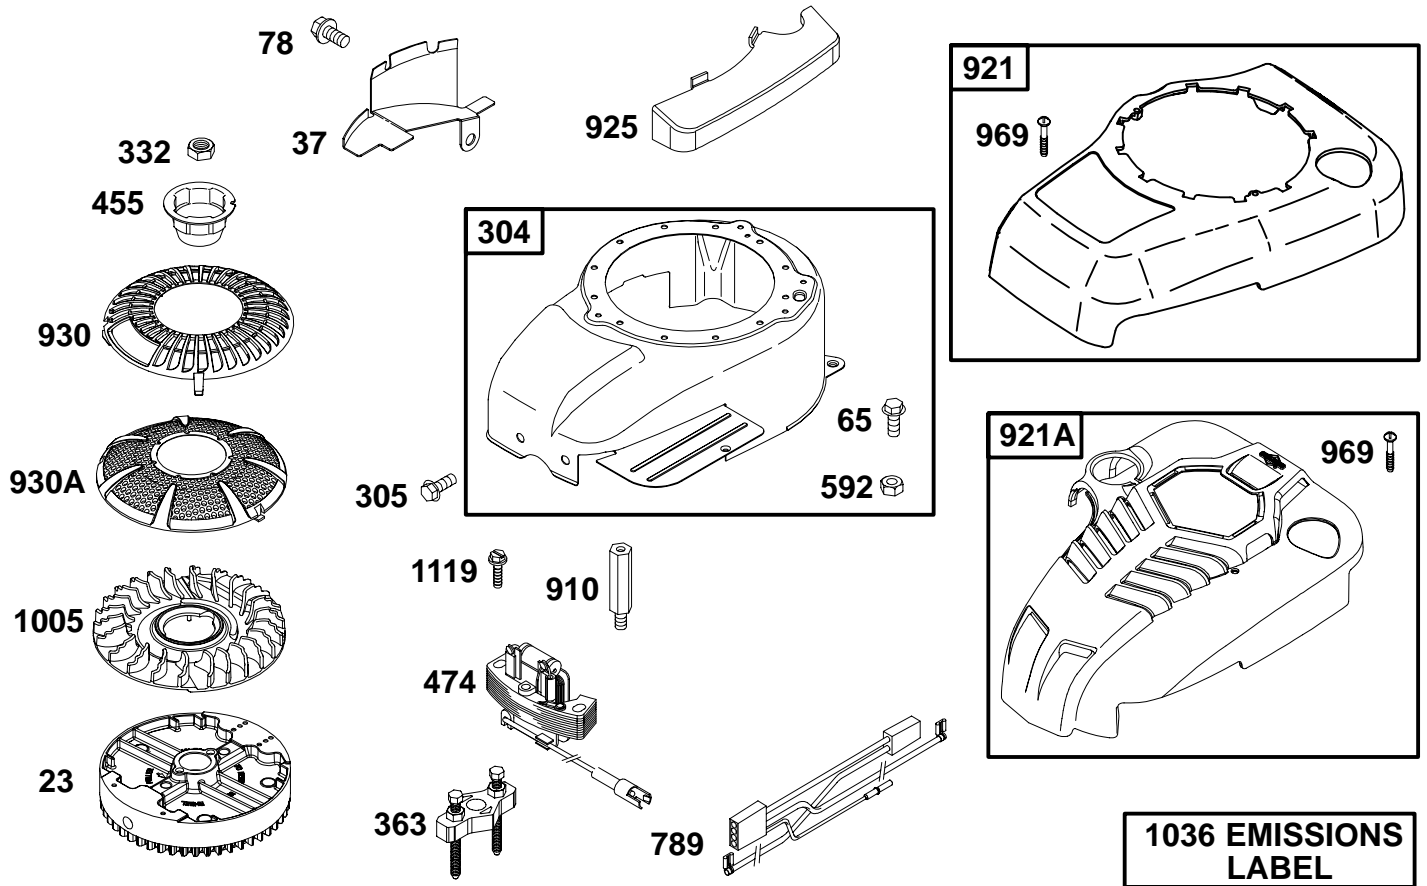

REF. NO.	PART NO.	DESCRIPTION	REF. NO.	PART NO.	DESCRIPTION	REF. NO.	PART NO.	DESCRIPTION
23	692452	Flywheel	592	94908	Nut (Rewind Starter)	921A	691465	Cover-Blower Housing
37	694086	Guard-Flywheel	789	695552	Harness-Wiring (Used After Code Date 00040600)	925	690595	Cover-Brake Used on Type No(s). 0108, 0109.
65	94904	Screw (Rewind Starter)			Note	930	692691	Guard-Rewind
78	691108	Screw (Flywheel Guard)			691372	930A	692675	Guard-Rewind
304	499677	Blower Housing			Harness-Wiring (Used Before Code Date 00040700)	969	691138	Screw (Blower Housing Cover)
305	690960	Screw (Blower Housing)	910	691094	Stud (Alternator)	1005	691346	Fan-Flywheel
332	94877	Nut (Flywheel)	921	692699	Cover-Blower Housing	1036	695109	Label-Emissions
363	19069	Flywheel Puller				1119	692979	Screw (Alternator)
455	691219	Cup-Flywheel						
474	492841	Alternator						

★ Included in Engine Gasket Set-Ref 358.
Δ Included in Valve Gasket Set-Ref 1095.

● Included in Carburetor Overhaul Kit-Ref 121.
◆ Included in Carburetor Gasket Set-Ref 977.