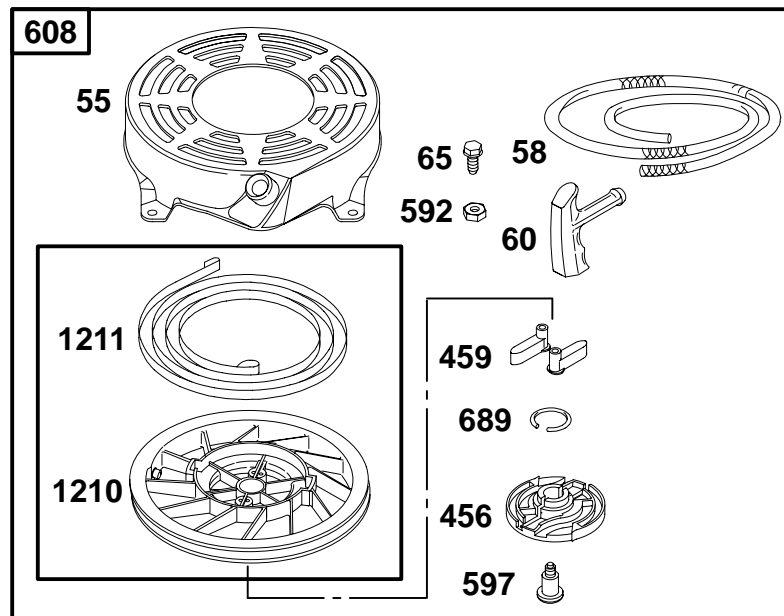

★ Included in Engine Gasket Set-Ref 358.
 △ Included in Valve Gasket Set-Ref 1095.

● Included in Carburetor Overhaul Kit-Ref 121.
 ◆ Included in Carburetor Gasket Set-Ref 977.

REF. NO.	PART NO.	DESCRIPTION	REF. NO.	PART NO.	DESCRIPTION	REF. NO.	PART NO.	DESCRIPTION
23	692452	Flywheel	592	94908	Nut (Rewind Starter)	921A	691465	Cover-Blower Housing
37	694086	Guard-Flywheel	789	695552	Harness-Wiring (Used After Code Date 00040600)	925	690595	Cover-Brake Used on Type No(s). 0108, 0109.
65	94904	Screw (Rewind Starter)			Note	930	692691	Guard-Rewind
78	691108	Screw (Flywheel Guard)			691372	930A	692675	Guard-Rewind
304	499677	Blower Housing			Harness-Wiring (Used Before Code Date 00040700)	969	691138	Screw (Blower Housing Cover)
305	690960	Screw (Blower Housing)	910	691094	Stud (Alternator)	1005	691346	Fan-Flywheel
332	94877	Nut (Flywheel)	921	692699	Cover-Blower Housing	1036	695109	Label-Emissions
363	19069	Flywheel Puller				1119	692979	Screw (Alternator)
455	691219	Cup-Flywheel						
474	492841	Alternator						

★ Included in Engine Gasket Set-Ref 358.
 Δ Included in Valve Gasket Set-Ref 1095.

● Included in Carburetor Overhaul Kit-Ref 121.
 ◆ Included in Carburetor Gasket Set-Ref 977.

126600 to 126699

REF. NO.	PART NO.	DESCRIPTION	REF. NO.	PART NO.	DESCRIPTION	REF. NO.	PART NO.	DESCRIPTION
55	691421	Housing-Rewind Starter	456	281503	Plate-Pawl Friction	689	263073	Spring-Friction
58	280399	Rope-Starter (Cut To Length)	459	281505	Pawl-Ratchet	1210	498144	Pulley/Spring Assembly (Pulley)
60	281434	Grip-Starter Rope	592	94908	Nut (Rewind Starter)	1211	498144	Pulley/Spring Assembly (Spring)
65	94904	Screw (Rewind Starter)	597	94943	Screw (Pawl Friction Plate)			
			608	497680	Starter-Rewind			