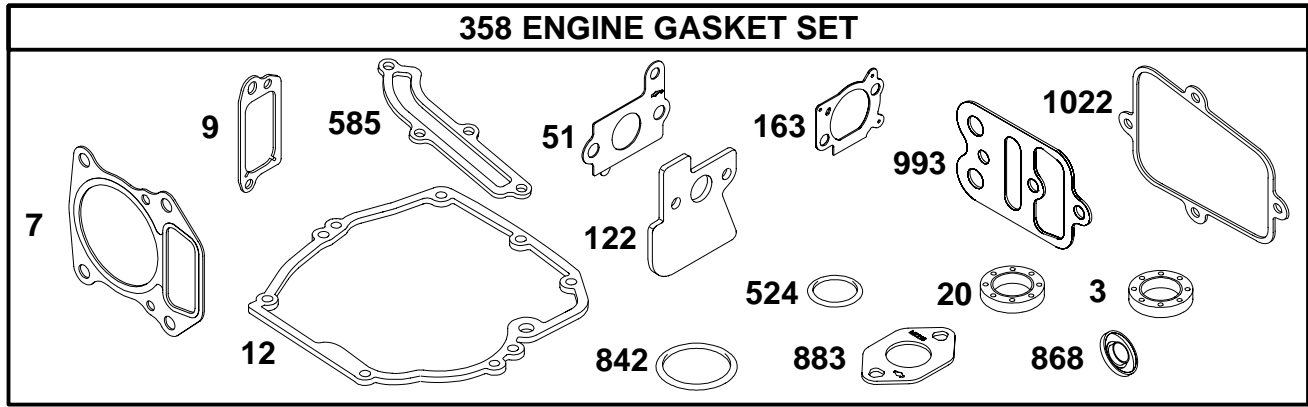

126600 to 126699

REF. NO.	PART NO.	DESCRIPTION	REF. NO.	PART NO.	DESCRIPTION	REF. NO.	PART NO.	DESCRIPTION
3	★299819	Seal-Oil (Magneto Side)	51	◆◆692668	Gasket-Intake	708	◆◆691321	Seal-Throttle Shaft
7	★Δ273240	Gasket-Cylinder Head (Used Before Code Date 99120200). Note _____	104	◆691242	Pin-Float Hinge	842	◆280393	Seal-Dipstick/Tube
		695166 Gasket-Cylinder Head (Used After Code Date 99120100).	121	692703	Kit-Carburetor Overhaul	868	★Δ498592	Seal-Valve
9	★272481	Gasket-Breather	122	◆◆692799	Spacer-Carburetor	883	★Δ273348	Gasket-Exhaust
12	★272198	Gasket-Crankcase	127	◆694468	Plug-Welch	977	692704	Gasket Set-Carburetor
20	★399781	Seal-Oil (PTO Side)	134	◆398188	Kit-Needle/Seat	993	★Δ694088	Gasket-Cylinder Head Plate
			137	◆◆693981	Gasket-Float Bowl	1022	★Δ691890	Gasket-Rocker Cover
			163	◆◆273364	Gasket-Air Cleaner	1095	694091	Gasket Set-Valve
			276	◆◆271716	Washer-Sealing			
			358	694090	Gasket Set-Engine			
			524	★280966	Seal-Dipstick Tube			
			585	★272238	Gasket-Breather Passage			

★ Included in Engine Gasket Set-Ref 358.
Δ Included in Valve Gasket Set-Ref 1095.

◆ Included in Carburetor Overhaul Kit-Ref 121.
◆◆ Included in Carburetor Gasket Set-Ref 977.