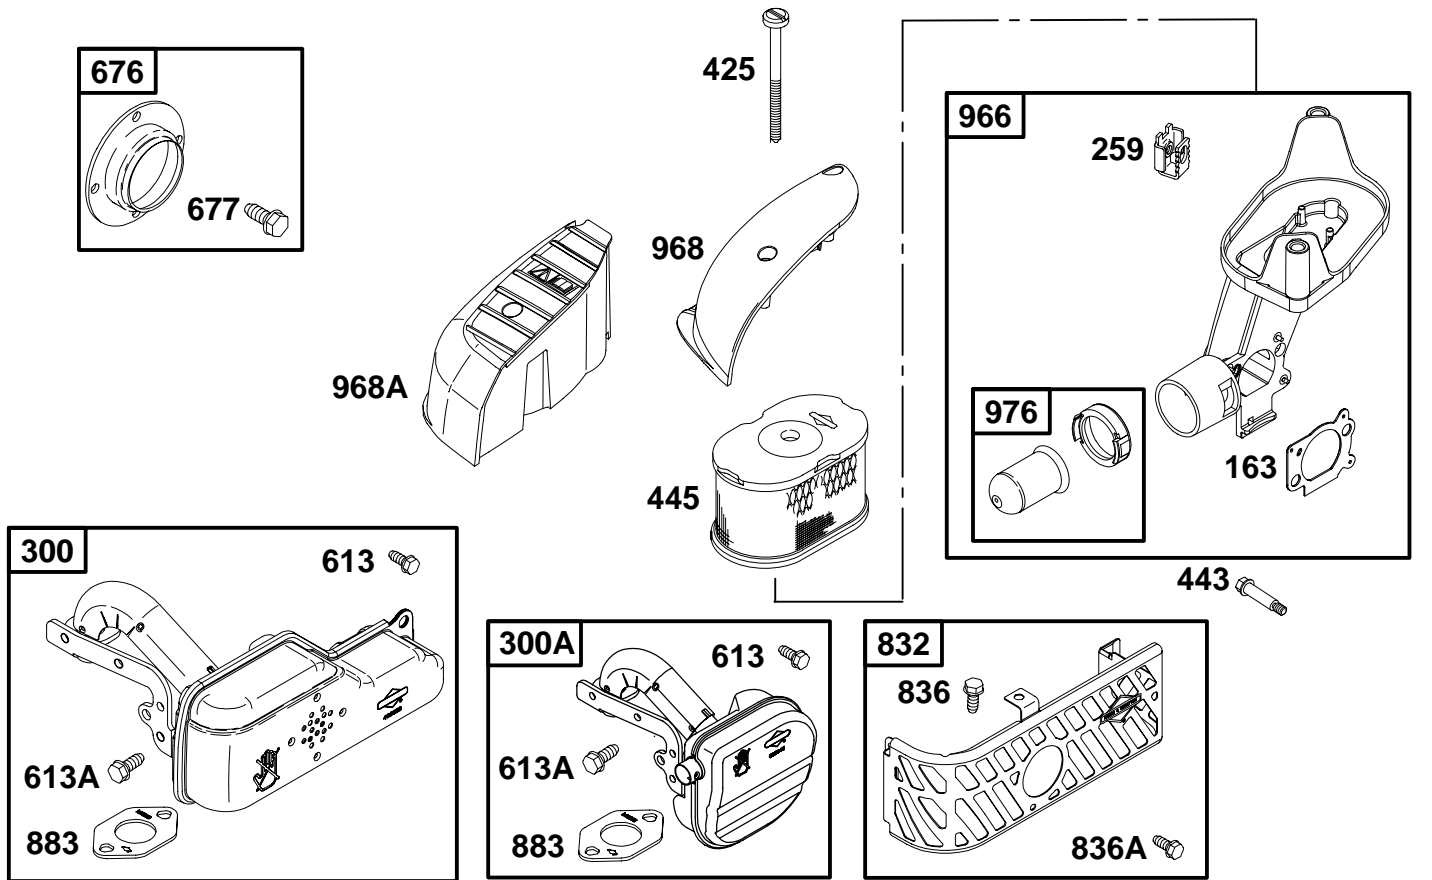

REF. NO.	PART NO.	DESCRIPTION	REF. NO.	PART NO.	DESCRIPTION	REF. NO.	PART NO.	DESCRIPTION
163	273364	Gasket–Air Cleaner	676	497682	Deflector–Muffler Used on Type No(s). 0137, 0138.	836A	94874	Screw
259	691189	Bracket–Casing Clamp	677	94896	Screw (Muffler Deflector) Used on Type No(s). 0137, 0138.	883	273348	Gasket–Exhaust
300	694248	Muffler	832	691466	Guard–Muffler	Note		
300A	693982	Muffler Used on Type No(s). 0108, 0109.	836	94786	Screw (Muffler Guard)	966	499684	Base–Air Cleaner Primer
425	690244	Screw (Air Cleaner Cover)	Note		968	691342	Cover–Air Cleaner	
443	690255	Screw (Air Cleaner Primer Base)	690960	690960	Screw (Muffler Guard) Used on Type No(s). 0137, 0138.	968A	692692	Cover–Air Cleaner
445	690610	Filter–Air Cleaner Cartridge	Note		976	496115	Primer–Carburetor	
613	691108	Screw (Exhaust Muffler)	Note					
613A	691140	Screw (Exhaust Muffler) (Muffler Guard)	Note					

★ Included in Engine Gasket Set–Ref 358.
Δ Included in Valve Gasket Set–Ref 1095.

● Included in Carburetor Overhaul Kit–Ref 121.
◆ Included in Carburetor Gasket Set–Ref 977.