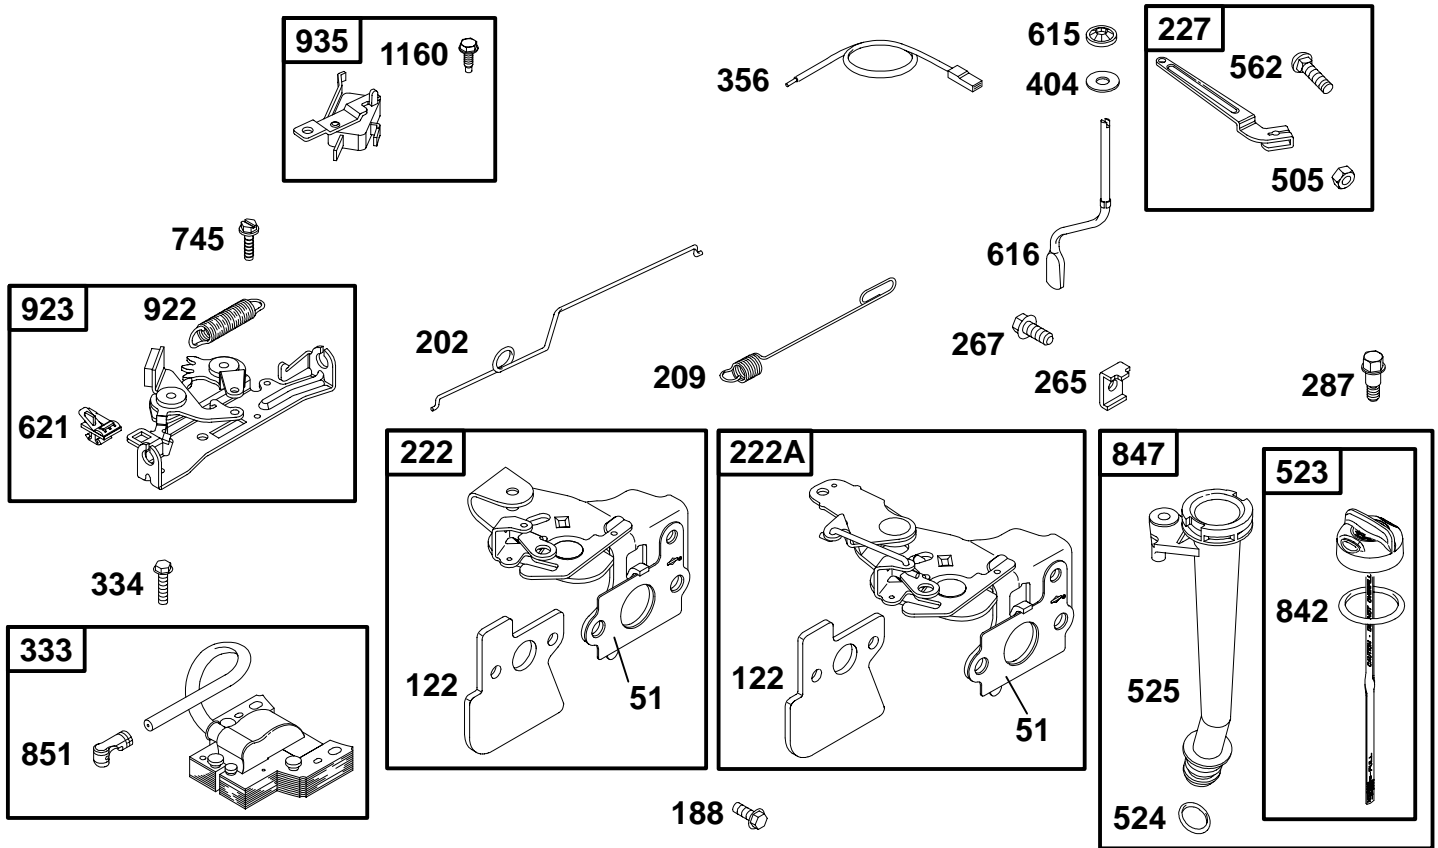

126600 to 126699

REF. NO.	PART NO.	DESCRIPTION	REF. NO.	PART NO.	DESCRIPTION	REF. NO.	PART NO.	DESCRIPTION
	51◆◆692668	Gasket-Intake	222	692723	Bracket-Control	524	★280966	Seal-Dipstick Tube
	122◆◆692799	Spacer-Carburetor	222A	692617	Bracket-Control Used on Type No(s). 0100.	525	495265	Tube-Dipstick
	188	691147 Screw		227	691467 Lever-Governor Control	562	94852	Bolt (Governor Control Lever)
	202	691303 Link-Mechanical Governor		265	213146 Clamp-Casing	615	690340	Retainer-Governor Shaft
	209	263044 Spring-Governor		267	94882 Screw (Casing Clamp)	616	691306	Crank-Governor
		Note		287	94511 Screw (Dipstick Tube)	621	396847	Switch-Stop
		691291 Spring-Governor		333	802574 Armature-Magneto	745	94512	Screw (Brake)
		Used on Type No(s). 0135, 0136.		334	94731 Screw (Magneto Armature)	842	★280393	Seal-Dipstick/Tube
		263042 Spring-Governor		356	692390 Wire-Stop	847	498715	Dipstick/Tube Assembly
		Used on Type No(s). 0100.		404	690272 Washer (Governor Crank)	851	493880	Terminal-Sparkplug
		263041 Spring-Governor		505	231082 Nut (Governor Control Lever)	922	262640	Spring-Brake
		Used on Type No(s). 0101, 0108, 0109.		523	499621 Dipstick	923	493442	Brake
						935	398758	Switch-Interlock
						1160	93758	Screw (Interlock Switch)

★ Included in Engine Gasket Set-Ref 358.
△ Included in Valve Gasket Set-Ref 1095.

● Included in Carburetor Overhaul Kit-Ref 121.
◆ Included in Carburetor Gasket Set-Ref 977.