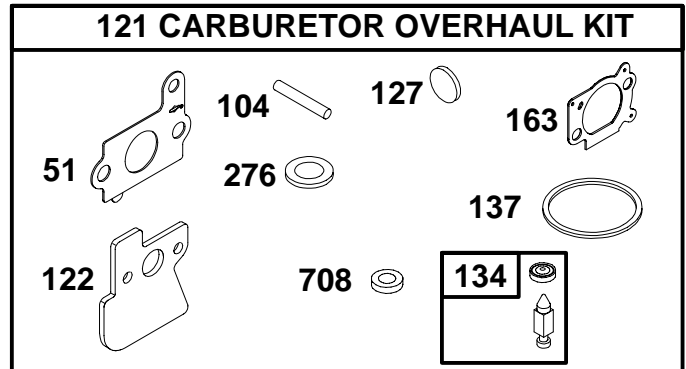

126600 to 126699

REF. NO.	PART NO.	DESCRIPTION	REF. NO.	PART NO.	DESCRIPTION	REF. NO.	PART NO.	DESCRIPTION
3	★299819	Seal-Oil (Magneto Side)	51	◆◆692668	Gasket-Intake	708	◆◆691321	Seal-Throttle Shaft
7	★Δ273240	Gasket-Cylinder Head (Used Before Code Date 99120200). Note _____	104	◆691242	Pin-Float Hinge	842	◆280393	Seal-Dipstick/Tube
		695166 Gasket-Cylinder Head (Used After Code Date 99120100).	121	692703	Kit-Carburetor Overhaul	868	★Δ498592	Seal-Valve
9	★272481	Gasket-Breather	122	◆◆692799	Spacer-Carburetor	883	★Δ273348	Gasket-Exhaust
12	★272198	Gasket-Crankcase	127	◆694468	Plug-Welch	977	692704	Gasket Set-Carburetor
20	★399781	Seal-Oil (PTO Side)	134	◆398188	Kit-Needle/Seat	993	★Δ694088	Gasket-Cylinder Head Plate
			137	◆◆693981	Gasket-Float Bowl	1022	★Δ691890	Gasket-Rocker Cover
			163	◆◆273364	Gasket-Air Cleaner	1095	694091	Gasket Set-Valve
			276	◆◆271716	Washer-Sealing			
			358	694090	Gasket Set-Engine			
			524	★280966	Seal-Dipstick Tube			
			585	★272238	Gasket-Breather Passage			

★ Included in Engine Gasket Set-Ref 358.
Δ Included in Valve Gasket Set-Ref 1095.

◆ Included in Carburetor Overhaul Kit-Ref 121.
◆◆ Included in Carburetor Gasket Set-Ref 977.