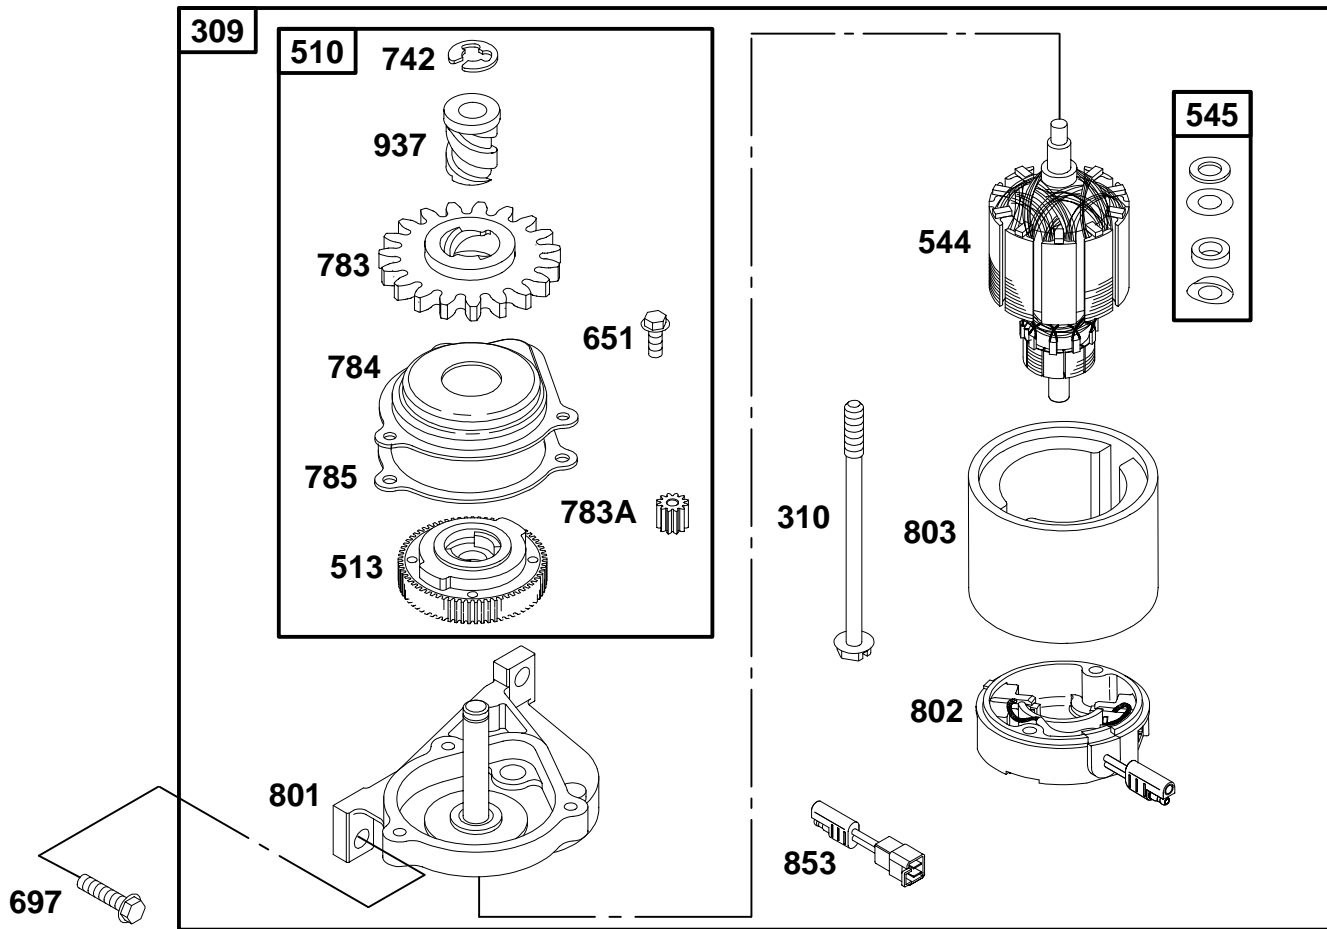

REF. NO.	PART NO.	DESCRIPTION	REF. NO.	PART NO.	DESCRIPTION	REF. NO.	PART NO.	DESCRIPTION
309	695550	Motor-Starter (Used After Code Date 00040600) Note 691376 Motor-Starter (Used Before Code Date 00040700)	545	492919	Washer Set (Starter Motor)	802	695267	Cap-End (Used After Code Date 00040600). Note 690787 Cap-End (Used Before Code Date 00040700).
310	692327	Bolt (Starter Motor)	651	690345	Screw (Starter Gear Cover)	803	695266	Housing-Starter (Used After Code Date 00040600). Note 690785 Housing-Starter (Used Before Code Date 00040700).
510	494147	Drive-Starter	697	691127	Screw (Drive Cap)	853	695268	Adapter-Wire
513	692358	Clutch-Drive	742	93941	Retainer-E Ring	937	691325	Spline-Starter
544	690786	Armature-Starter	783	691918	Gear-Pinion			
			783A	691269	Gear-Pinion			
			784	692341	Cover-Starter Gear			
			785	692352	Gasket-Starter Cover			
			801	690782	Cap-Drive			

★ Included in Engine Gasket Set-Ref 358.
△ Included in Valve Gasket Set-Ref 1095.

● Included in Carburetor Overhaul Kit-Ref 121.
◆ Included in Carburetor Gasket Set-Ref 977.