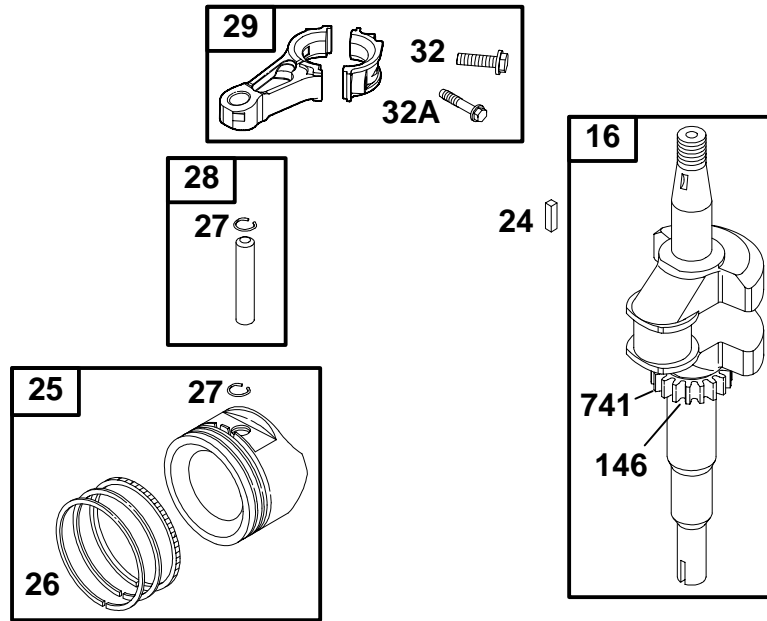

REF. NO.	PART NO.	DESCRIPTION	REF. NO.	PART NO.	DESCRIPTION	REF. NO.	PART NO.	DESCRIPTION
16	691457	Crankshaft Note 498616 Crankshaft Used on Type No(s). 0108.	26	499631	Ring Set (Standard) Note 692785 Ring Set (.010" O.S.) 692786 Ring Set (.020" O.S.) 692787 Ring Set (.030" O.S.)	29	499424	Rod-Connecting
24	222698	Key-Flywheel	27	263190	Lock-Piston Pin	32	94699	Screw (Connecting Rod)
25	690021	Piston Assembly (Standard) Note 694167 Piston Assembly (.010" O.S.) 694168 Piston Assembly (.020" O.S.) 694169 Piston Assembly (.030" O.S.)	28	499423	Piston Pin	32A	695759	Screw (Connecting Rod) (Used After Code Date 00042200)
						146	94388	Key-Timing
						741	262598	Gear-Timing

★ Included in Engine Gasket Set-Ref 358.
△ Included in Valve Gasket Set-Ref 1095.

● Included in Carburetor Overhaul Kit-Ref 121.
◆ Included in Carburetor Gasket Set-Ref 977.