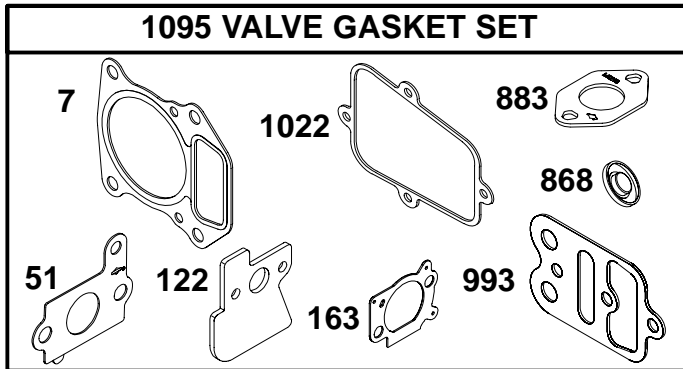

126600 to 126699

REF. NO.	PART NO.	DESCRIPTION	REF. NO.	PART NO.	DESCRIPTION	REF. NO.	PART NO.	DESCRIPTION
3	★299819	Seal-Oil (Magneto Side)	51	◆◆692668	Gasket-Intake	708	◆◆691321	Seal-Throttle Shaft
7	★Δ273240	Gasket-Cylinder Head (Used Before Code Date 99120200). Note _____	104	◆691242	Pin-Float Hinge	842	◆280393	Seal-Dipstick/Tube
		695166 Gasket-Cylinder Head (Used After Code Date 99120100).	121	692703	Kit-Carburetor Overhaul	868	★Δ498592	Seal-Valve
9	★272481	Gasket-Breather	122	◆◆692799	Spacer-Carburetor	883	★Δ273348	Gasket-Exhaust
12	★272198	Gasket-Crankcase	127	◆694468	Plug-Welch	977	692704	Gasket Set-Carburetor
20	★399781	Seal-Oil (PTO Side)	134	◆398188	Kit-Needle/Seat	993	★Δ694088	Gasket-Cylinder Head Plate
			137	◆◆693981	Gasket-Float Bowl	1022	★Δ691890	Gasket-Rocker Cover
			163	◆◆273364	Gasket-Air Cleaner	1095	694091	Gasket Set-Valve
			276	◆◆271716	Washer-Sealing			
			358	694090	Gasket Set-Engine			
			524	★280966	Seal-Dipstick Tube			
			585	★272238	Gasket-Breather Passage			

★ Included in Engine Gasket Set-Ref 358.
Δ Included in Valve Gasket Set-Ref 1095.

◆ Included in Carburetor Overhaul Kit-Ref 121.
◆◆ Included in Carburetor Gasket Set-Ref 977.