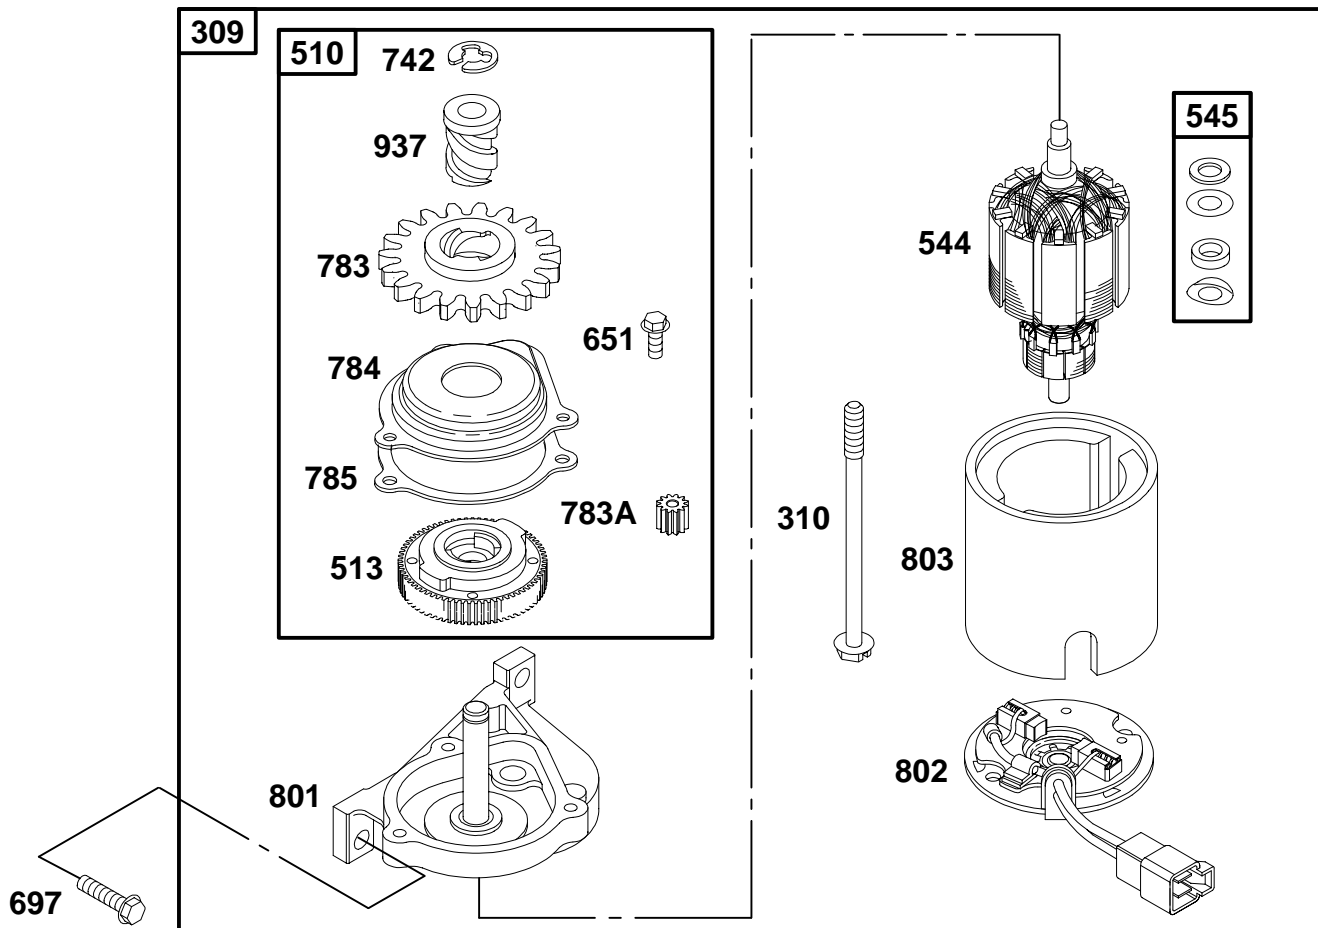

123600 to 123699

REF. NO.	PART NO.	DESCRIPTION	REF. NO.	PART NO.	DESCRIPTION	REF. NO.	PART NO.	DESCRIPTION
309	691376	Starter Motor	651	690345	Screw (Starter Gear Cover)	784	692341	Starter Gear Cover
310	692327	Bolt (Starter Motor)	697	691127	Screw (Drive Cap)	785	692352	Starter Cover Gasket
510	494147	Starter Drive	742	93941	E-Ring Retainer	801	690782	Drive Cap
513	692358	Drive Clutch	783	691918	Pinion Gear	802	690787	End Cap
544	690786	Starter Armature	783A	691269	Pinion Gear	803	690785	Starter Housing
545	492919	Washer Set (Starter Motor)				937	691325	Starter Spline

★ Included in Engine Overhaul Gasket Set-Ref. No. 358.
Δ Included in Valve Overhaul Kit-Ref. No. 1033.

● Included in Carburetor Overhaul Kit-Ref. No. 121
◆ Included in Carburetor Gasket Set-Ref. No. 977.