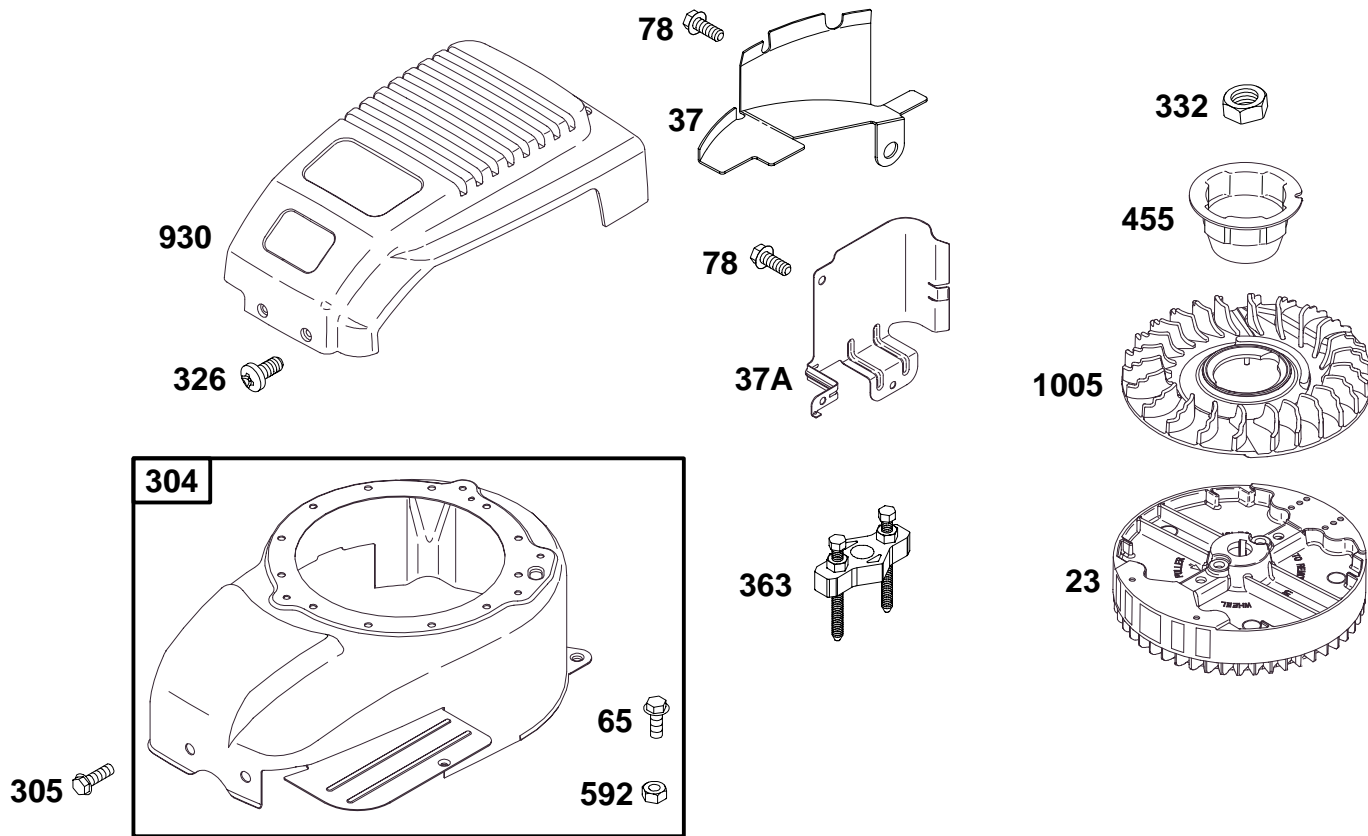

123600 to 123699

1036 EMISSIONS LABEL

REF. NO.	PART NO.	DESCRIPTION	REF. NO.	PART NO.	DESCRIPTION	REF. NO.	PART NO.	DESCRIPTION
23	692452	Flywheel	304	499677	Blower Housing	326	692438	Screw (Rewind Guard)
37	224511	Flywheel Guard			Note	332	94877	Nut (Flywheel)
37A	692546	Flywheel Guard		499676	Blower Housing	363	19069	Flywheel Puller
65	94904	Screw (Rewind Starter)			Used on Type No(s). 0132, 0134, 0136, 0138.	455	691219	Flywheel Cup
78	691108	Screw (Flywheel Guard)	305	691108	Screw (Blower Housing)	592	94908	Nut (Rewind Starter)
						930	692443	Rewind Guard
						1005	691346	Flywheel Fan
						1036	690216	Emissions Label

★ Included in Engine Overhaul Gasket Set—Ref. No. 358.
Δ Included in Valve Overhaul Kit—Ref. No. 1033.

● Included in Carburetor Overhaul Kit—Ref. No. 121
◆ Included in Carburetor Gasket Set—Ref. No. 977.