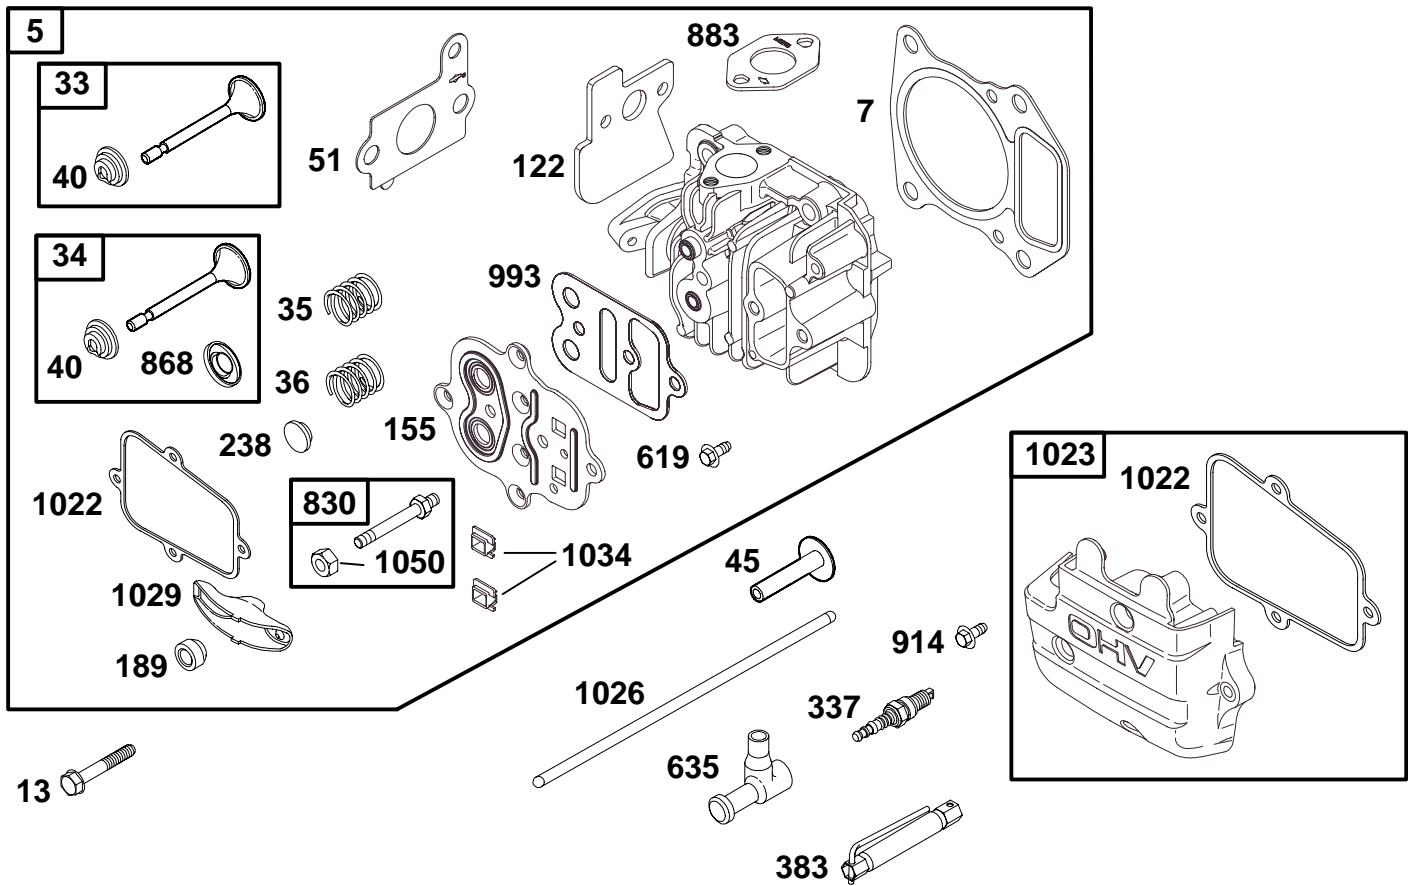

123600 to 123699

REF. NO.	PART NO.	DESCRIPTION	REF. NO.	PART NO.	DESCRIPTION	REF. NO.	PART NO.	DESCRIPTION
5	694328	Cylinder Head (Used After Code Date 98031400). Note 690218 Cylinder Head (Used Before Code Date 98031500).	45	262679	Valve Tappet	993	★△694088	Cylinder Head Plate Gasket
7	★△273240	Cylinder Head Gasket	51	◆△★692668	Intake Gasket	1022	★△691890	Rocker Cover Gasket (Used After Code Date 99012500). Note 273787 Rocker Cover Gasket (Used Before Code Date 99012600).
13	691137	Screw (Cylinder Head)	122	◆△★692799	Carburetor Spacer	1023	690214	Rocker Arm Cover
33	499642	Exhaust Valve	155	691231	Cylinder Head Plate	1026	498597	Push Rod
34	499641	Intake Valve	189	691295	Rocker Arm Ball	1029	691230	Rocker Arm
35	691304	Valve Spring (Intake)	238	691300	Valve Cap	1034	691343	Push Rod Guide
36	691304	Valve Spring (Exhaust)	337	499608	Sparkplug	1050	692558	Nut (Rocker Arm)
40	93312	Valve Retainer	383	19374	Sparkplug Wrench			
			619	691108	Screw (Cylinder Head Plate)			
			635	280897	Sparkplug Boot			
			830	499756	Stud (Rocker Arm)			
			868	★△498592	Valve Seal			
			883	★△273348	Exhaust Gasket			
			914	693398	Screw (Rocker Cover)			

★ Included in Engine Overhaul Gasket Set—Ref. No. 358.
△ Included in Valve Overhaul Kit—Ref. No. 1033.

● Included in Carburetor Overhaul Kit—Ref. No. 121
◆ Included in Carburetor Gasket Set—Ref. No. 977.