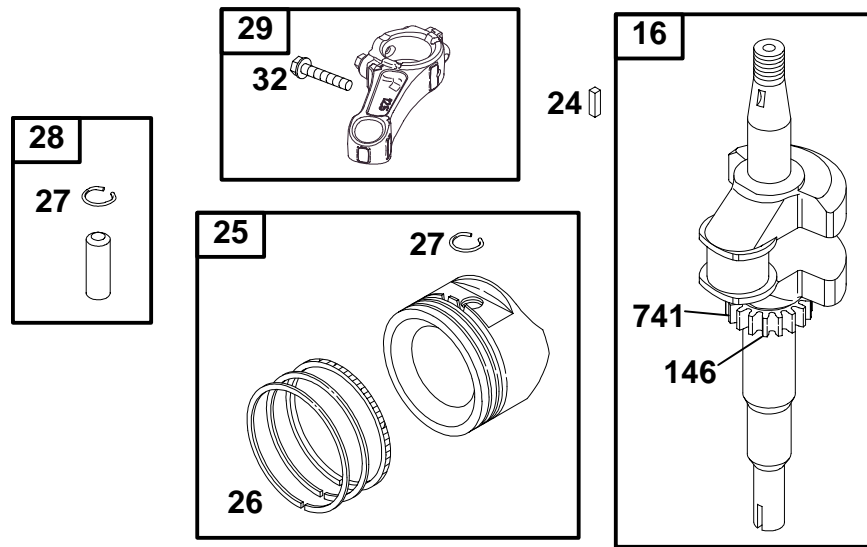

REF. NO.	PART NO.	DESCRIPTION	REF. NO.	PART NO.	DESCRIPTION	REF. NO.	PART NO.	DESCRIPTION
16	691458	Crankshaft —— Note —— 692988 Crankshaft Used on Type No(s). 0132, 0134, 0136, 0138, 0140, 0146. —— Note —— 694153 Crankshaft Used on Type No(s). 0149, 0151.	26	499631	Ring Set (Standard) —— Note —— 692785 Ring Set (.010 O/S) 692786 Ring Set (.020 O/S) 692787 Ring Set (.030 O/S)	27	263190	Piston Pin Lock
24	222698	Flywheel Key				28	499423	Piston Pin
25	499627	Piston Assembly (Standard) —— Note —— 692788 Piston Assy. (.010 O/S) 692789 Piston Assy. (.020 O/S) 692790 Piston Assy. (.030 O/S)				29	499424	Connecting Rod
						32	94699	Screw (Connecting Rod)
						146	94388	Timing Key
						741	262598	Timing Gear

★ Included in Engine Overhaul Gasket Set—Ref. No. 358.
Δ Included in Valve Overhaul Kit—Ref. No. 1033.

● Included in Carburetor Overhaul Kit—Ref. No. 121
◆ Included in Carburetor Gasket Set—Ref. No. 977.