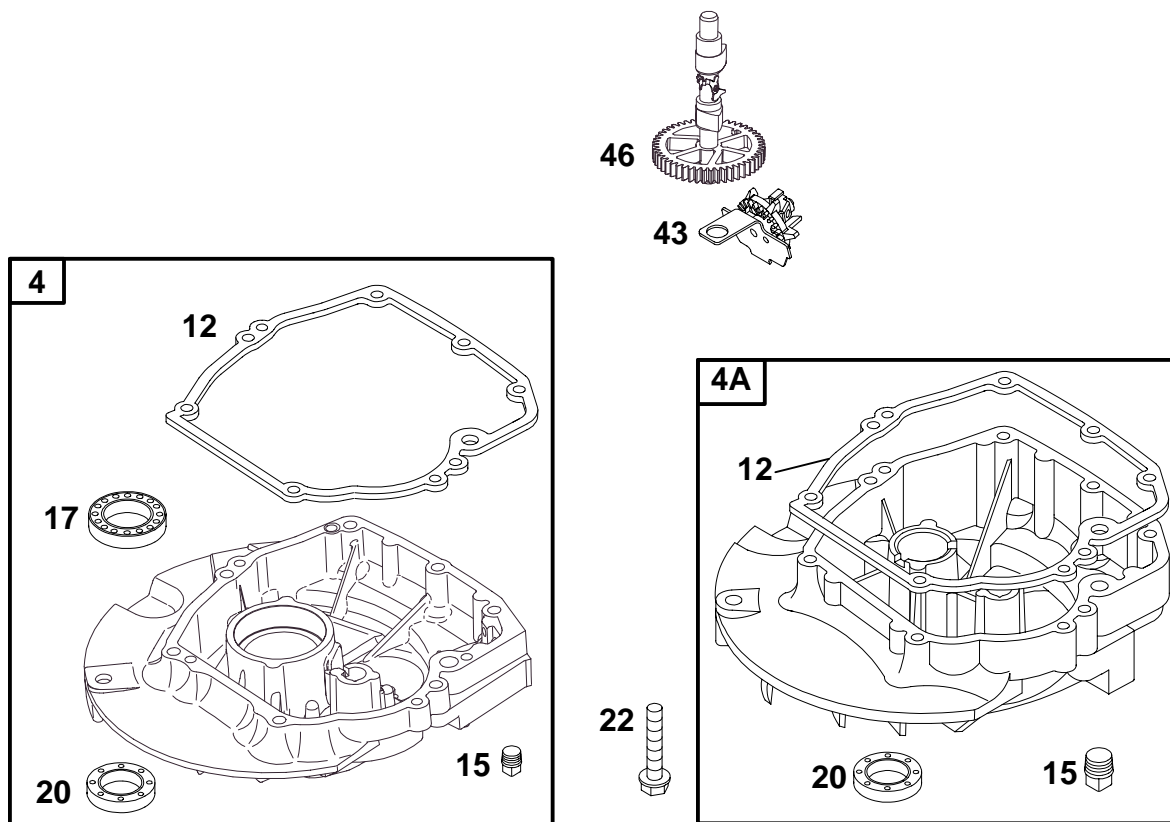

123600 to 123699

REF. NO.	PART NO.	DESCRIPTION	REF. NO.	PART NO.	DESCRIPTION	REF. NO.	PART NO.	DESCRIPTION
4	692509	Engine Sump	22	691092	Screw (Crankcase Cover/ Sump)	46	694039	Camshaft (Used After Code Date 99030700).
4A	499619	Engine Sump			Note			Note
12	★272198	Crankcase Gasket			94612 Screw (Crankcase Cover/ Sump) (One Used in Hole Nearest Breather)			499749 Camshaft (Used Before Code Date 99030800).
15	94880	Oil Drain Plug	43	493737	Governor/Oil Slinger (Used After Code Date 98103100).			694040 Camshaft (Used After Code Date 99030700). Used on Type No(s). 0135, 0136, 0140, 0147.
17	692517	Ball Bearing			Note			Note
20	★399781	Oil Seal (PTO Side)			692505 Governor/ Oil Slinger (Used Before Code Date 98110100). Used on Type No(s). 0135, 0136, 0140.			692506 Camshaft (Used Before Code Date 99030800). Used on Type No(s). 0135, 0136, 0140, 0147.

★ Included in Engine Overhaul Gasket Set—Ref. No. 358.
Δ Included in Valve Overhaul Kit—Ref. No. 1033.

● Included in Carburetor Overhaul Kit—Ref. No. 121
◆ Included in Carburetor Gasket Set—Ref. No. 977.