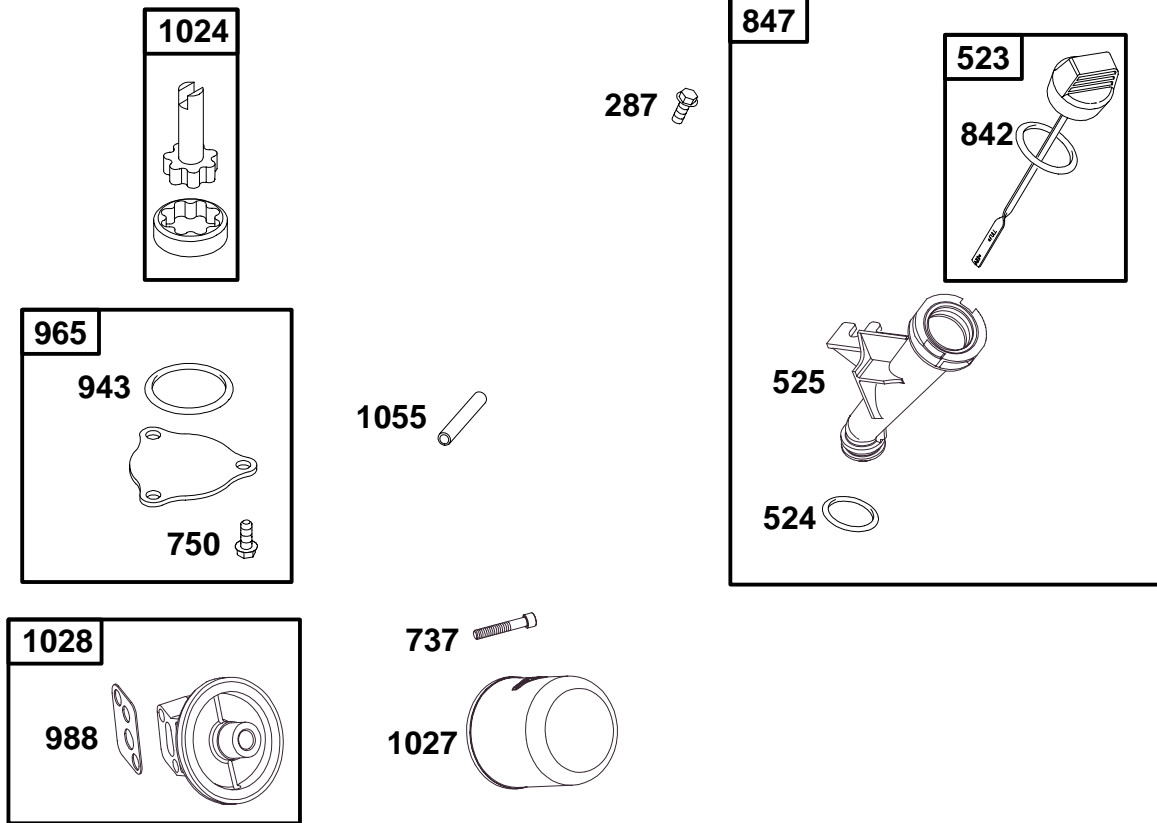

123600 to 123699

REF. NO.	PART NO.	DESCRIPTION	REF. NO.	PART NO.	DESCRIPTION	REF. NO.	PART NO.	DESCRIPTION
287	690297	Screw (Dipstick Tube)	750	94897	Screw (Oil Pump Cover)	988	692515	Oil Adapter Gasket
523	692953	Dipstick	842	★280393	Dipstick/Tube Seal	1024	692508	Oil Pump
524	★280966	Dipstick Tube Seal	847	692777	Dipstick Tube Assembly	1027	692513	Oil Filter Used on Type No(s). 0135, 0136, 0140.
525	692445	Dipstick Tube	943	692514	O-Ring Seal	1028	692516	Oil Filter Adapter
737	692511	Screw (Oil Filter Adapter)	965	692507	Oil Pump Cover	1055	692623	Oil Pump Tube

★ Included in Engine Overhaul Gasket Set—Ref. No. 358.
Δ Included in Valve Overhaul Kit—Ref. No. 1033.

● Included in Carburetor Overhaul Kit—Ref. No. 121
◆ Included in Carburetor Gasket Set—Ref. No. 977.