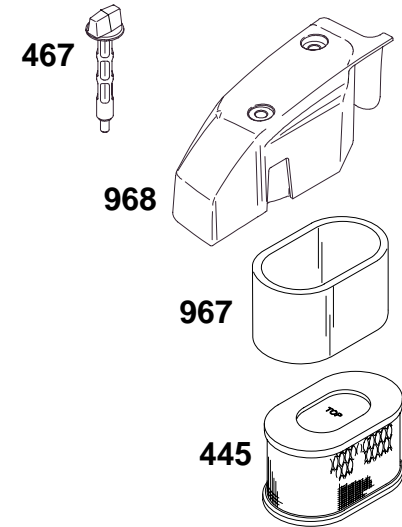

123600 to 123699

REF. NO.	PART NO.	DESCRIPTION	REF. NO.	PART NO.	DESCRIPTION	REF. NO.	PART NO.	DESCRIPTION		
	163	273364	Air Cleaner Gasket	445	692446	AC Cartridge Filter	883	★273348	Exhaust Gasket	
	259	691189	Casing Clamp Bracket	467	692447	Air Cleaner Knob	940	94874	Screw	
	265	221535	Casing Clamp	613	691108	Screw			(Casing Clamp)	
	300	694248	Exhaust Muffler		613A	691140	Screw	966	499684	A/C Primer Base
			(Used After Code Date 99030700).					967	273356	Pre Cleaner Filter
			Note	676	497682	Muffler Deflector		968	692444	Air Cleaner Cover
			692275		677	94896	Screw	976	694395	Carburetor Primer
			Muffler							(Used After Code Date 99051200).
			(Used Before Code Date 99030800).							Note
443	690255	Screw		832	692499	Muffler Guard				496115
		(Air Cleaner Primer Base)		836	693399	Screw				Primer
						(Muffler Guard)				(Used Before Code Date 99051300).
				836A	94874	Screw				
						(Muffler Guard)				

★ Included in Engine Overhaul Gasket Set—Ref. No. 358.
Δ Included in Valve Overhaul Kit—Ref. No. 1033.

● Included in Carburetor Overhaul Kit—Ref. No. 121
◆ Included in Carburetor Gasket Set—Ref. No. 977.