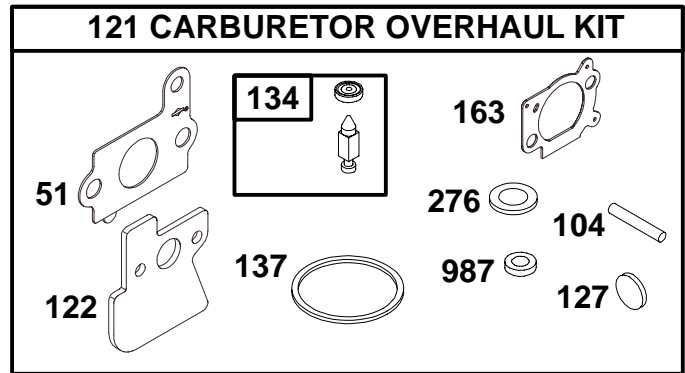

123600 to 123699

REF. NO.	PART NO.	DESCRIPTION	REF. NO.	PART NO.	DESCRIPTION	REF. NO.	PART NO.	DESCRIPTION
3	★299819	Oil Seal (Magneto Side)	134	●◆398188	Needle/Seat Kit	987	●◆691321	Throttle Shaft Seal
7	★Δ273240	Cylinder Head Gasket	137	●◆280492	Float Bowl Gasket	993	★Δ694088	Cylinder Head Plate Gasket
9	★Δ272481	Breather Gasket	163	★◆Δ273364	Air Cleaner Gasket	1022	★Δ691890	Rocker Cover Gasket (Used After Code Date 99012500).
12	★272198	Crankcase Gasket	276	●◆271716	Sealing Washer	_____ Note _____ 273787 Rocker Cover Gasket (Used Before Code Date 99012600).		
20	★399781	Oil Seal (PTO Side)	358	694090	Engine Overhaul Gasket Set			
51	★◆Δ692668	Intake Gasket	524	★280966	Dipstick Tube Seal	1033	694091	Valve Overhaul Kit
104	●691242	Float Hinge Pin	585	★272238	Breather Passage Gasket			
121	692703	Carburetor Overhaul Kit	842	★280393	Dipstick/Tube Seal			
122	★◆Δ692799	Carburetor Spacer	868	★Δ498592	Valve Seal			
127	●223472	Welch Plug	883	★Δ273348	Exhaust Gasket			
			977	692704	Carburetor Gasket Set			

★ Included in Engine Overhaul Gasket Set—Ref. No. 358.
Δ Included in Valve Overhaul Kit—Ref. No. 1033.

● Included in Carburetor Overhaul Kit—Ref. No. 121
◆ Included in Carburetor Gasket Set—Ref. No. 977.