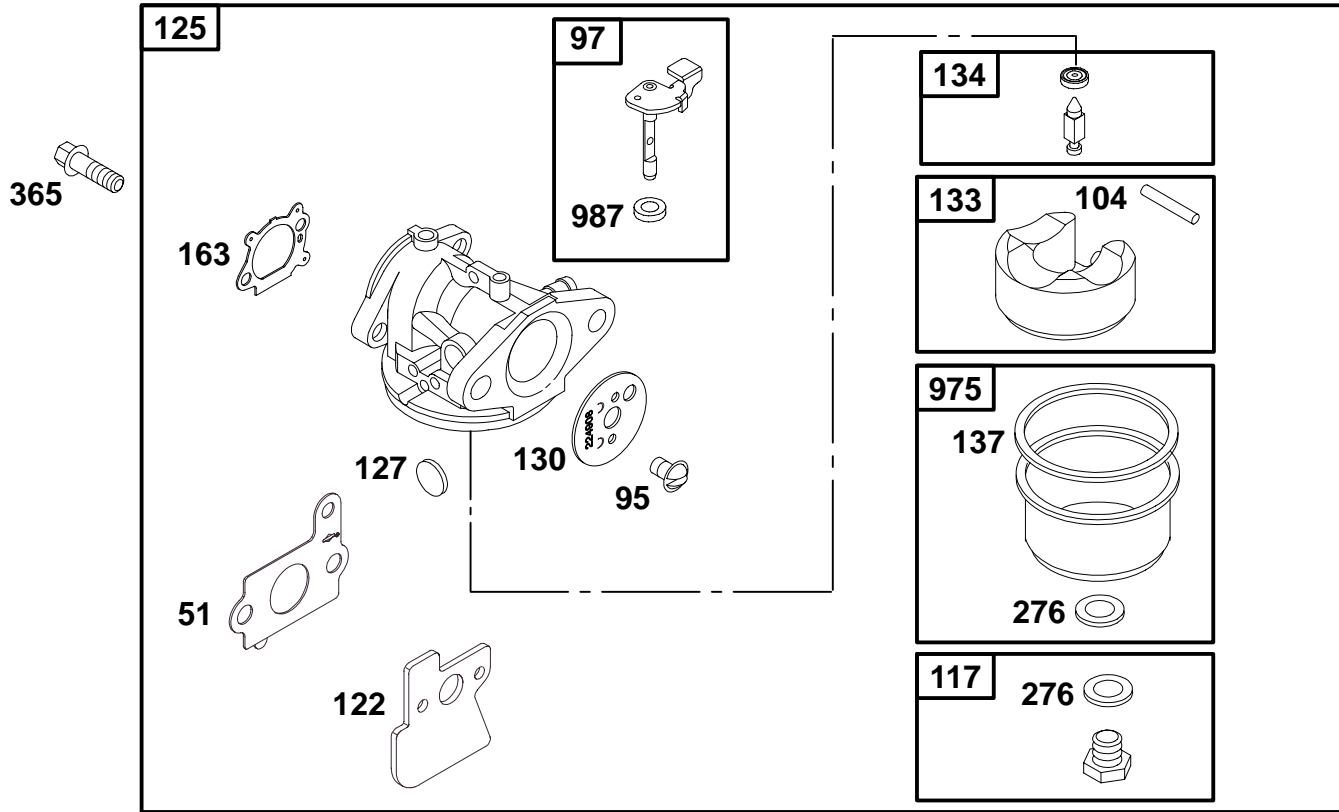

123600 to 123699

REF. NO.	PART NO.	DESCRIPTION	REF. NO.	PART NO.	DESCRIPTION	REF. NO.	PART NO.	DESCRIPTION
51	692668	Intake Gasket	122	692799	Carburetor Spacer	127	223472	Welch Plug
95	94098	Screw (Throttle Valve)	125	694202	Carburetor (Used After Code Date 99030700).	130	691203	Throttle Valve
97	499682	Throttle Shaft				133	398187	Carburetor Float
104	691242	Float Hinge Pin				134	398188	Needle/Seat Kit
117	498978	Main Jet (Standard) (Used After Code Date 99030700).				137	280492	Float Bowl Gasket
		Note				163	273364	Air Cleaner Gasket
		494870 Main Jet (Standard) (Used Before Code Date 99030800).				276	271716	Sealing Washer
		498975 Main Jet (High Altitude) (Used After Code Date 99030700).				365	691136	Screw (Carburetor)
		Note				975	493640	Float Bowl
		497315 Main Jet (High Altitude) (Used Before Code Date 99030800).				987	691321	Throttle Shaft Seal

★ Included in Engine Overhaul Gasket Set—Ref. No. 358.
Δ Included in Valve Overhaul Kit—Ref. No. 1033.

● Included in Carburetor Overhaul Kit—Ref. No. 121
◆ Included in Carburetor Gasket Set—Ref. No. 977.