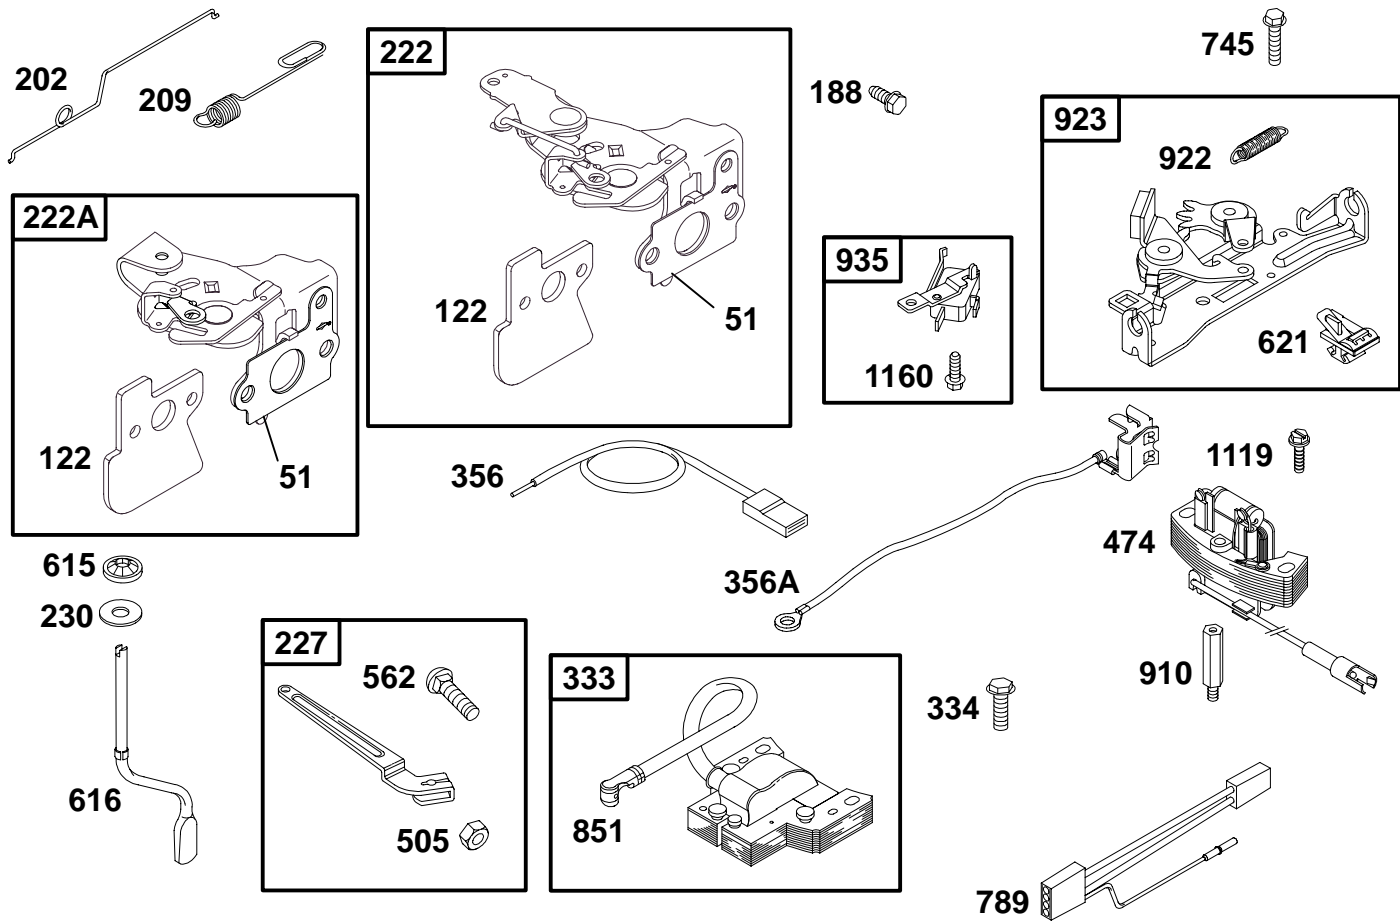

123600 to 123699

REF. NO.	PART NO.	DESCRIPTION	REF. NO.	PART NO.	DESCRIPTION	REF. NO.	PART NO.	DESCRIPTION
	51★◆	692668 Intake Gasket	227	691467	Governor Control Lever	745	94512	Screw (Brake)
	122★◆	692799 Carburetor Spacer	230	690272	Washer (Governor Crank)	789	690790	Wiring Harness
	188	693168 Screw (Control Bracket)	333	802574	Magneto Armature	851	493880	Spark Plug Terminal
	202	691303 Mechanical Governor Link	334	94731	Screw (Magneto Armature)	910	691094	Stud (Alternator)
	209	263044 Governor Spring		356	692390 Stop Wire	922	262640	Brake Spring
		Note		356A	499690 Stop Wire (Used Before Code Date 98031500).	923	493442	Brake Assembly
		691292 Governor Spring		474	492841 Alternator	935	499421	Interlock Switch
		Used on Type No(s). 0137, 0138, 0139.		505	231082 Nut (Governor Control Lever)	1119	692979	Screw (Alternator)
	222	692617 Control Bracket		562	94852 Bolt (Governor Control Lever)	1160	93758	Screw (Interlock Switch)
		Note		615	690340 Governor Shaft Retainer			
		692618 Control Bracket		616	691306 Governor Crank			
		Used on Type No(s). 0132, 0134, 0136, 0138.		621	396847 Stop Switch			
	222A	692723 Control Bracket						
		Used on Type No(s). 0148, 0149, 0151.						

★ Included in Engine Overhaul Gasket Set—Ref. No. 358.
Δ Included in Valve Overhaul Kit—Ref. No. 1033.

● Included in Carburetor Overhaul Kit—Ref. No. 121
◆ Included in Carburetor Gasket Set—Ref. No. 977.