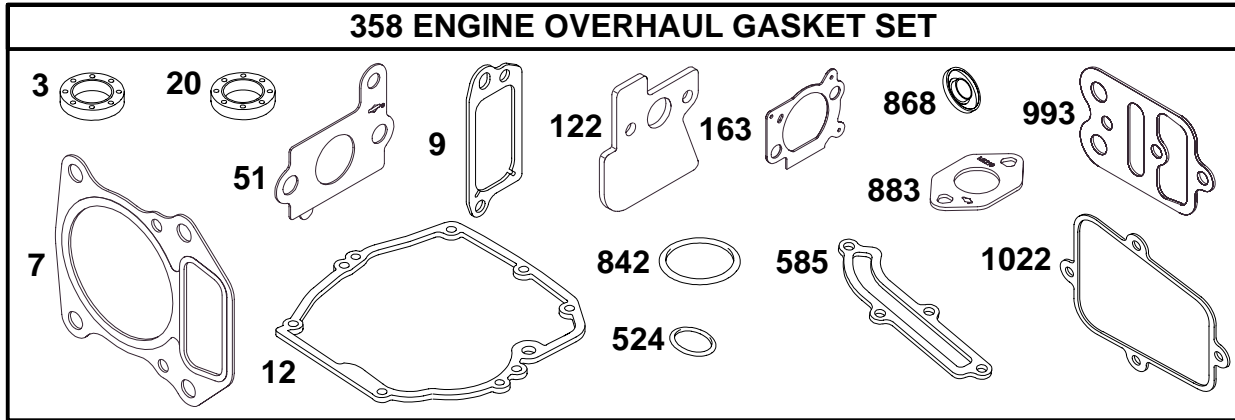

123600 to 123699

REF. NO.	PART NO.	DESCRIPTION	REF. NO.	PART NO.	DESCRIPTION	REF. NO.	PART NO.	DESCRIPTION
3	★299819	Oil Seal (Magneto Side)	134	●◆398188	Needle/Seat Kit	987	●◆691321	Throttle Shaft Seal
7	★Δ273240	Cylinder Head Gasket	137	●◆280492	Float Bowl Gasket	993	★Δ694088	Cylinder Head Plate Gasket
9	★Δ272481	Breather Gasket	163	★◆Δ273364	Air Cleaner Gasket	1022	★Δ691890	Rocker Cover Gasket (Used After Code Date 99012500).
12	★272198	Crankcase Gasket	276	●◆271716	Sealing Washer	_____ Note _____ 273787 Rocker Cover Gasket (Used Before Code Date 99012600).		
20	★399781	Oil Seal (PTO Side)	358	694090	Engine Overhaul Gasket Set			
51	★◆Δ692668	Intake Gasket	524	★280966	Dipstick Tube Seal	1033	694091	Valve Overhaul Kit
104	●691242	Float Hinge Pin	585	★272238	Breather Passage Gasket			
121	692703	Carburetor Overhaul Kit	842	★280393	Dipstick/Tube Seal			
122	★◆Δ692799	Carburetor Spacer	868	★Δ498592	Valve Seal			
127	●223472	Welch Plug	883	★Δ273348	Exhaust Gasket			
			977	692704	Carburetor Gasket Set			

★ Included in Engine Overhaul Gasket Set—Ref. No. 358.
Δ Included in Valve Overhaul Kit—Ref. No. 1033.

● Included in Carburetor Overhaul Kit—Ref. No. 121
◆ Included in Carburetor Gasket Set—Ref. No. 977.