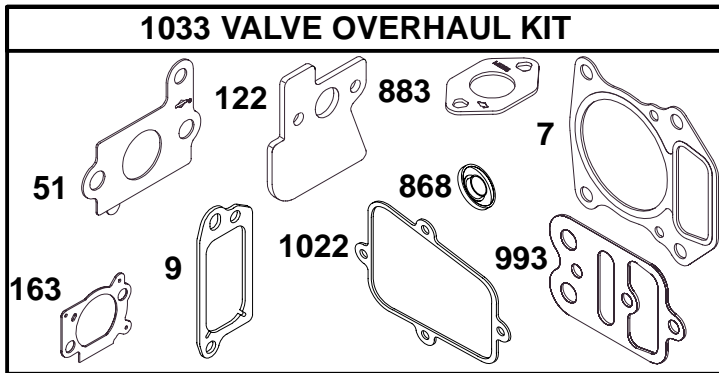

123600 to 123699

REF. NO.	PART NO.	DESCRIPTION	REF. NO.	PART NO.	DESCRIPTION	REF. NO.	PART NO.	DESCRIPTION
3	★299819	Oil Seal (Magneto Side)	134	●◆398188	Needle/Seat Kit	987	●◆691321	Throttle Shaft Seal
7	★Δ273240	Cylinder Head Gasket	137	●◆280492	Float Bowl Gasket	993	★Δ694088	Cylinder Head Plate Gasket
9	★Δ272481	Breather Gasket	163	★◆Δ273364	Air Cleaner Gasket	1022	★Δ691890	Rocker Cover Gasket (Used After Code Date 99012500).
12	★272198	Crankcase Gasket	276	●◆271716	Sealing Washer	_____ Note _____ 273787 Rocker Cover Gasket (Used Before Code Date 99012600).		
20	★399781	Oil Seal (PTO Side)	358	694090	Engine Overhaul Gasket Set			
51	★◆Δ692668	Intake Gasket	524	★280966	Dipstick Tube Seal	1033	694091	Valve Overhaul Kit
104	●691242	Float Hinge Pin	585	★272238	Breather Passage Gasket			
121	692703	Carburetor Overhaul Kit	842	★280393	Dipstick/Tube Seal			
122	★◆Δ692799	Carburetor Spacer	868	★Δ498592	Valve Seal			
127	●223472	Welch Plug	883	★Δ273348	Exhaust Gasket			
			977	692704	Carburetor Gasket Set			

★ Included in Engine Overhaul Gasket Set—Ref. No. 358.
Δ Included in Valve Overhaul Kit—Ref. No. 1033.

● Included in Carburetor Overhaul Kit—Ref. No. 121
◆ Included in Carburetor Gasket Set—Ref. No. 977.