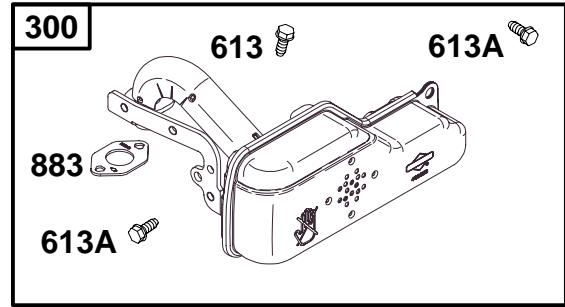

123600 to 123699

REF. NO.	PART NO.	DESCRIPTION	REF. NO.	PART NO.	DESCRIPTION	REF. NO.	PART NO.	DESCRIPTION		
	163	273364	Air Cleaner Gasket	445	692446	AC Cartridge Filter	883	★273348	Exhaust Gasket	
	259	691189	Casing Clamp Bracket	467	692447	Air Cleaner Knob	940	94874	Screw	
	265	221535	Casing Clamp	613	691108	Screw			(Casing Clamp)	
	300	694248	Exhaust Muffler		613A	691140	Screw	966	499684	A/C Primer Base
			(Used After Code Date 99030700).					967	273356	Pre Cleaner Filter
			Note	676	497682	Muffler Deflector		968	692444	Air Cleaner Cover
			692275		677	94896	Screw	976	694395	Carburetor Primer
			Muffler							(Used After Code Date 99051200).
			(Used Before Code Date 99030800).							Note
443	690255	Screw		832	692499	Muffler Guard				496115
		(Air Cleaner Primer Base)		836	693399	Screw				Primer
						(Muffler Guard)				(Used Before Code Date 99051300).
				836A	94874	Screw				
						(Muffler Guard)				

★ Included in Engine Overhaul Gasket Set—Ref. No. 358.
Δ Included in Valve Overhaul Kit—Ref. No. 1033.

● Included in Carburetor Overhaul Kit—Ref. No. 121
◆ Included in Carburetor Gasket Set—Ref. No. 977.