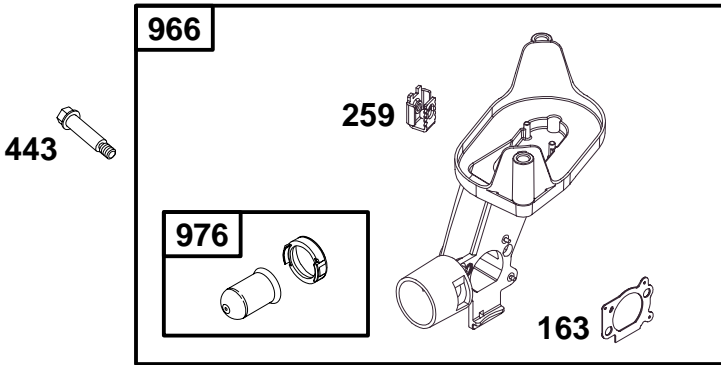

123600 to 123699

REF. NO.	PART NO.	DESCRIPTION	REF. NO.	PART NO.	DESCRIPTION	REF. NO.	PART NO.	DESCRIPTION		
	163	273364	Air Cleaner Gasket	445	692446	AC Cartridge Filter	883	★273348	Exhaust Gasket	
	259	691189	Casing Clamp Bracket	467	692447	Air Cleaner Knob	940	94874	Screw	
	265	221535	Casing Clamp	613	691108	Screw			(Casing Clamp)	
	300	694248	Exhaust Muffler		613A	691140	Screw	966	499684	A/C Primer Base
			(Used After Code Date 99030700).					967	273356	Pre Cleaner Filter
			Note	676	497682	Muffler Deflector		968	692444	Air Cleaner Cover
			692275		677	94896	Screw	976	694395	Carburetor Primer
			Muffler							(Used After Code Date 99051200).
			(Used Before Code Date 99030800).							Note
443	690255	Screw		832	692499	Muffler Guard				496115
		(Air Cleaner Primer Base)		836	693399	Screw				Primer
						(Muffler Guard)				(Used Before Code Date 99051300).
				836A	94874	Screw				
						(Muffler Guard)				

★ Included in Engine Overhaul Gasket Set—Ref. No. 358.
Δ Included in Valve Overhaul Kit—Ref. No. 1033.

● Included in Carburetor Overhaul Kit—Ref. No. 121
◆ Included in Carburetor Gasket Set—Ref. No. 977.