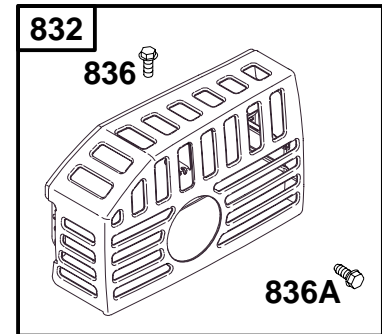

123600 to 123699

REF. NO.	PART NO.	DESCRIPTION	REF. NO.	PART NO.	DESCRIPTION	REF. NO.	PART NO.	DESCRIPTION		
	163	273364	Air Cleaner Gasket	445	692446	AC Cartridge Filter	883	★273348	Exhaust Gasket	
	259	691189	Casing Clamp Bracket	467	692447	Air Cleaner Knob	940	94874	Screw	
	265	221535	Casing Clamp	613	691108	Screw			(Casing Clamp)	
	300	694248	Exhaust Muffler		613A	691140	Screw	966	499684	A/C Primer Base
			(Used After Code Date 99030700).					967	273356	Pre Cleaner Filter
			Note	676	497682	Muffler Deflector		968	692444	Air Cleaner Cover
			692275		677	94896	Screw	976	694395	Carburetor Primer
			Muffler							(Used After Code Date 99051200).
			(Used Before Code Date 99030800).							Note
443	690255	Screw		832	692499	Muffler Guard				496115
		(Air Cleaner Primer Base)		836	693399	Screw				Primer
						(Muffler Guard)				(Used Before Code Date 99051300).
				836A	94874	Screw				
						(Muffler Guard)				

★ Included in Engine Overhaul Gasket Set—Ref. No. 358.
Δ Included in Valve Overhaul Kit—Ref. No. 1033.

● Included in Carburetor Overhaul Kit—Ref. No. 121
◆ Included in Carburetor Gasket Set—Ref. No. 977.