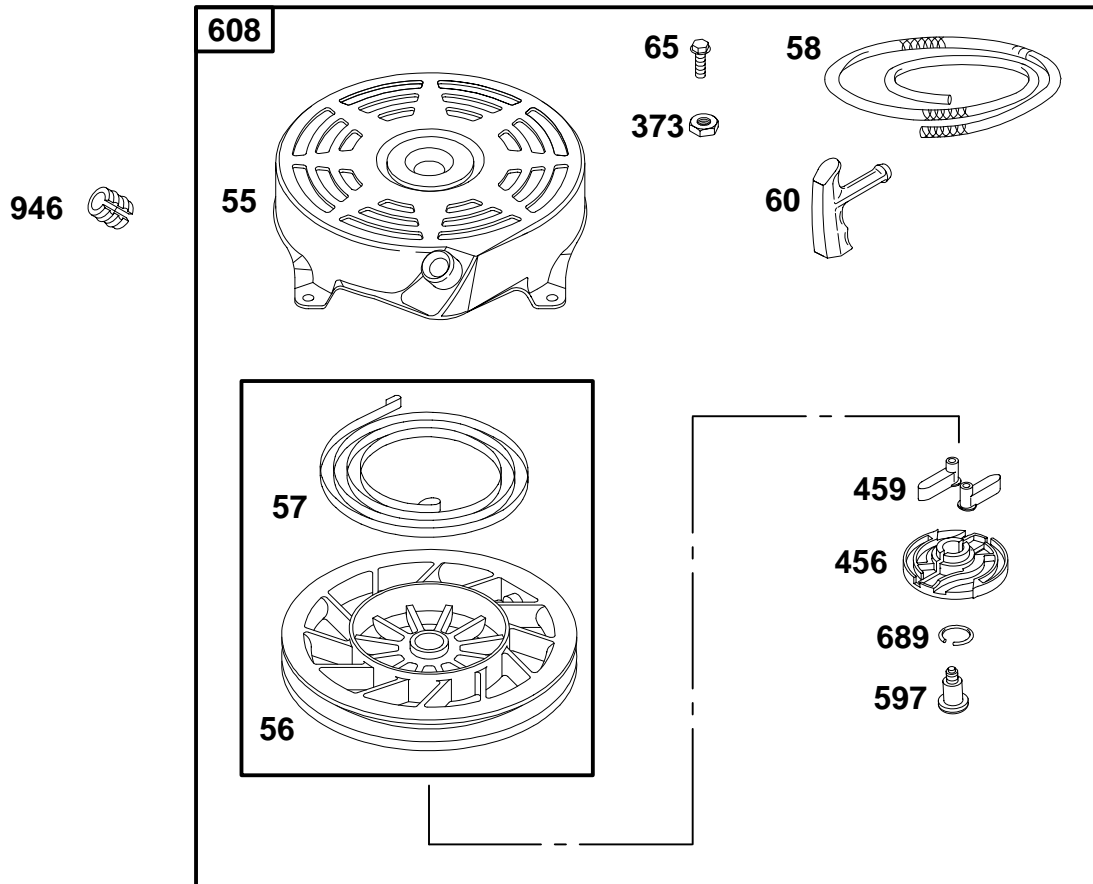

REF. NO.	PART NO.	DESCRIPTION	REF. NO.	PART NO.	DESCRIPTION	REF. NO.	PART NO.	DESCRIPTION
55	691421	Rewind Starter Housing	60	281434	Starter Rope Grip	459	281505	Ratchet Pawl
56	498144	Pulley/Spring Assembly	65	94904	Screw (Rewind Starter)	597	94943	Screw (Pawl Friction Plate)
57	498144	Pulley/Spring Assembly	373	94908	Nut (Rewind Starter)	608	497680	Starter-Rewind
58	280399	Starter Rope	456	281503	Pawl Friction Plate	689	263073	Friction Spring
						946	223294	Rope Stop

★ Included in Engine Overhaul Gasket Set-Ref. No. 358.
Δ Included in Valve Overhaul Kit-Ref. No. 1033.

● Included in Carburetor Overhaul Kit-Ref. No. 121
◆ Included in Carburetor Gasket Set-Ref. No. 977.