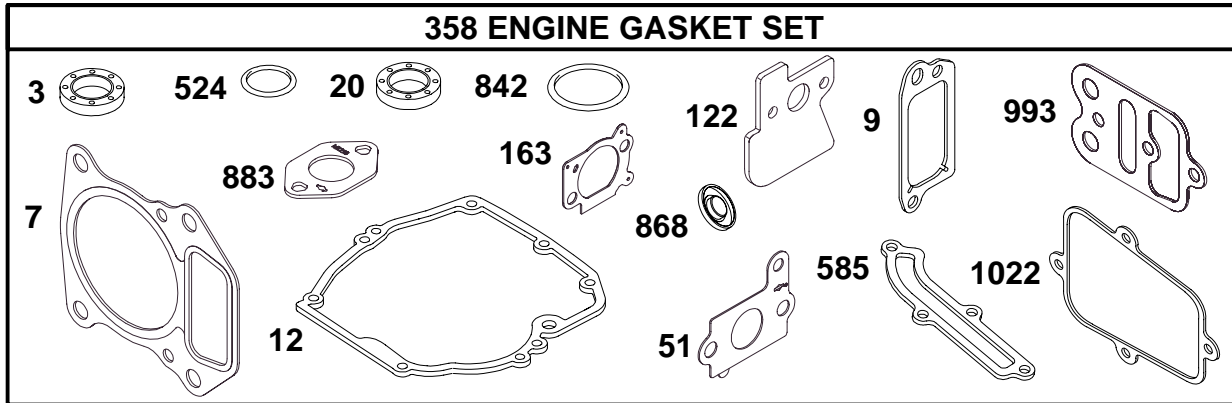

122600 to 122699

REF. NO.	PART NO.	DESCRIPTION	REF. NO.	PART NO.	DESCRIPTION	REF. NO.	PART NO.	DESCRIPTION
3	★299819	Oil Seal (Magneto Side)	122	★◆692799	Carburetor Spacer	708	◆◆691321	Dust Seal (Throttle Shaft)
7	★Δ273240	Cylinder Head Gasket	127	◆223172	Welch Plug	842	★280393	Dipstick/Tube Seal
9	★272481	Breather Gasket	134	◆398188	Needle/Seat Kit	868	★Δ498592	Valve Seal
12	★272198	Crankcase Gasket	137	◆◆280492	Float Bowl Gasket	883	★Δ273348	Exhaust Gasket
20	★399781	Oil Seal (PTO Side)	276	◆◆271716	Sealing Washer	977	692704	Carburetor Gasket Set
51	★◆◆692668	Intake Gasket	358	694090	Engine Gasket Set	993	★Δ694088	Cylinder Head Plate Gasket
104	◆691242	Float Hinge Pin	524	★280966	Dipstick Tube Seal	1022	★Δ691890	Rocker Cover Gasket
121	692703	Carburetor Overhaul Kit	585	★272238	Breather Passage Gasket	1033	694091	Valve Overhaul Kit

★ Included in Engine Gasket Set—Ref. No. 358
Δ Included in Valve Overhaul Kit—Ref. No. 1033

◆ Included in Carburetor Overhaul Kit—Ref. No. 121
◆◆ Included in Carburetor Gasket Set—Ref. No. 977