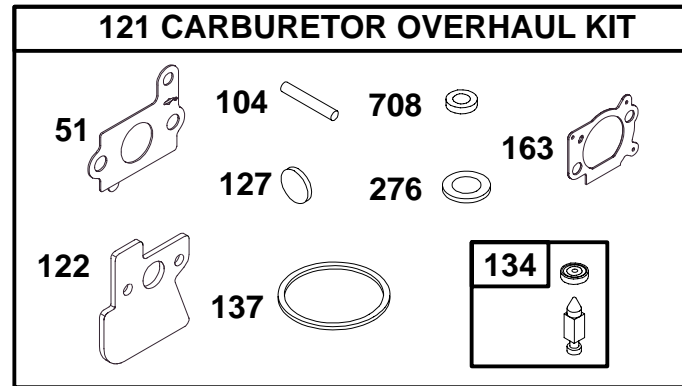

122600 to 122699

REF. NO.	PART NO.	DESCRIPTION	REF. NO.	PART NO.	DESCRIPTION	REF. NO.	PART NO.	DESCRIPTION
3	★299819	Oil Seal (Magneto Side)	122	★◆692799	Carburetor Spacer	708	◆◆691321	Dust Seal (Throttle Shaft)
7	★Δ273240	Cylinder Head Gasket	127	◆223172	Welch Plug	842	★280393	Dipstick/Tube Seal
9	★272481	Breather Gasket	134	◆398188	Needle/Seat Kit	868	★Δ498592	Valve Seal
12	★272198	Crankcase Gasket	137	◆◆280492	Float Bowl Gasket	883	★Δ273348	Exhaust Gasket
20	★399781	Oil Seal (PTO Side)	276	◆◆271716	Sealing Washer	977	692704	Carburetor Gasket Set
51	★◆◆692668	Intake Gasket	358	694090	Engine Gasket Set	993	★Δ694088	Cylinder Head Plate Gasket
104	◆691242	Float Hinge Pin	524	★280966	Dipstick Tube Seal	1022	★Δ691890	Rocker Cover Gasket
121	692703	Carburetor Overhaul Kit	585	★272238	Breather Passage Gasket	1033	694091	Valve Overhaul Kit

★ Included in Engine Gasket Set—Ref. No. 358
Δ Included in Valve Overhaul Kit—Ref. No. 1033

◆ Included in Carburetor Overhaul Kit—Ref. No. 121
◆◆ Included in Carburetor Gasket Set—Ref. No. 977