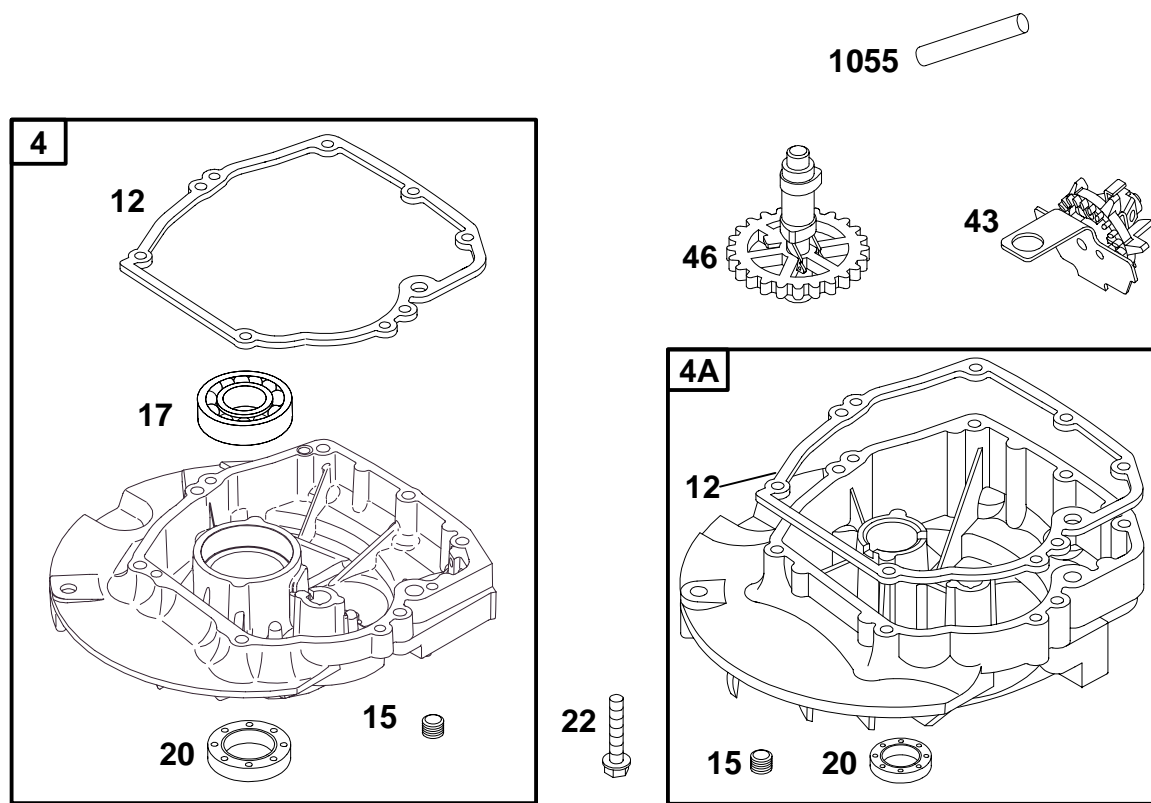

122600 to 122699

REF. NO.	PART NO.	DESCRIPTION	REF. NO.	PART NO.	DESCRIPTION	REF. NO.	PART NO.	DESCRIPTION
4	692509	Engine Sump	20	★399781	Oil Seal (PTO Side)	43	692505	Governor/Oil Slinger
4A	499619	Engine Sump Used on Type No(s). 0150.	22	691092	Screw (Crankcase Cover/Sump)	46	694040	Camshaft (Used After Code Date 99030700).
		Note 694298 Engine Sump Used on Type No(s). 0139.			Note 94612 Screw (Crankcase Cover/Sump) (One Used in Hole Nearest Breather)			Note 692506 Camshaft (Used Before Code Date 99030800).
12	★272198	Crankcase Gasket				1055	692623	Oil Pump Tube
15	94880	Oil Drain Plug						
17	692517	Ball Bearing						

★ Included in Engine Gasket Set—Ref. No. 358
Δ Included in Valve Overhaul Kit—Ref. No. 1033

● Included in Carburetor Overhaul Kit—Ref. No. 121
◆ Included in Carburetor Gasket Set—Ref. No. 977