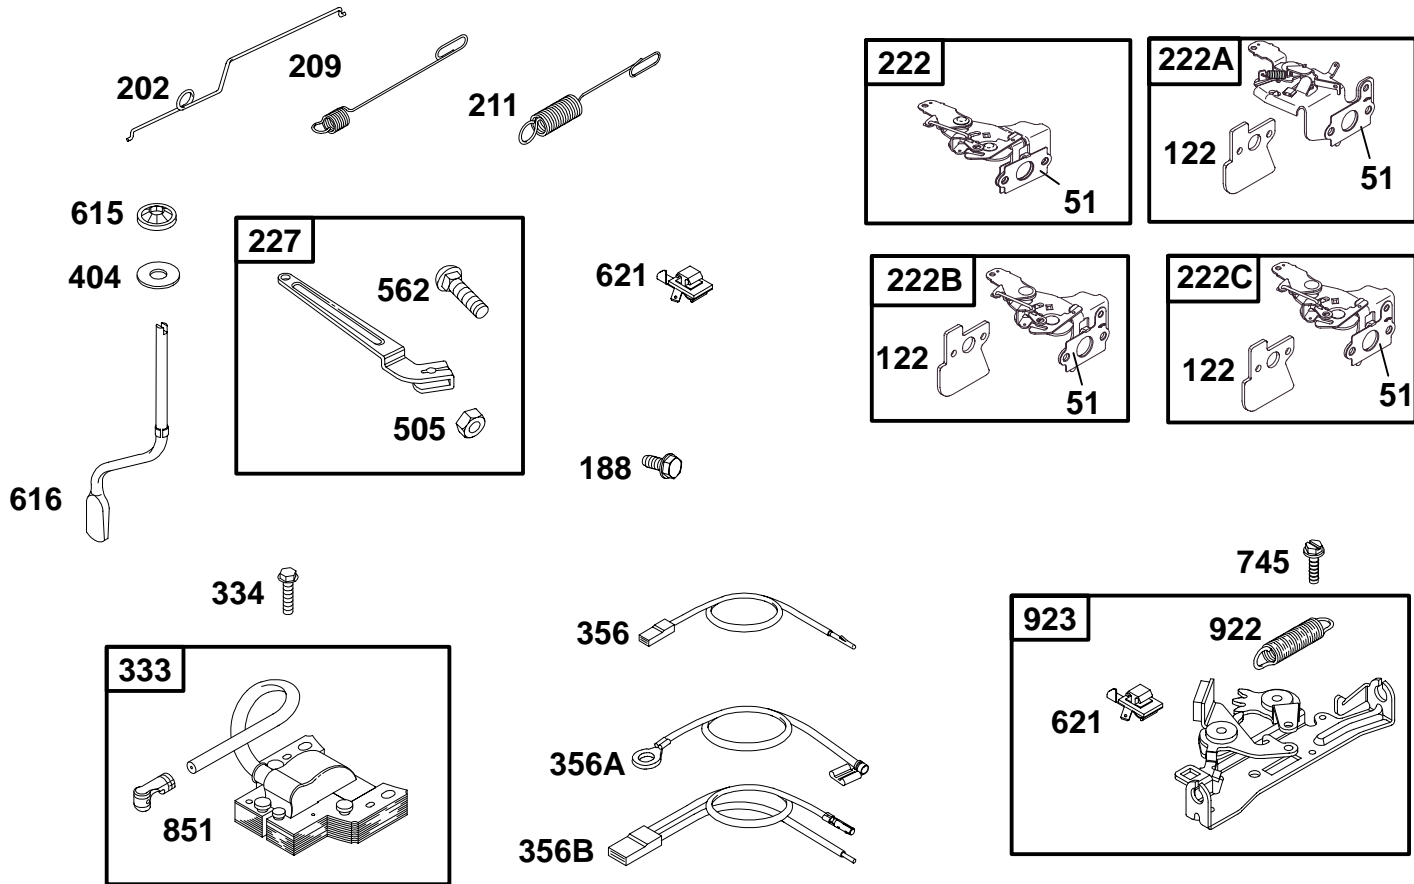

122600 to 122699

REF. NO.	PART NO.	DESCRIPTION	REF. NO.	PART NO.	DESCRIPTION	REF. NO.	PART NO.	DESCRIPTION
51	◆◆◆692668	Intake Gasket	211	692434	Governed Idle Spring Used on Type No(s). 0107, 0154, 0156.	356	692390	Stop Wire
122	◆◆◆692799	Carburetor Spacer	222	691451	Control Bracket	356A	499690	Stop Wire
188	693168	Screw (Control Bracket)	222A	692618	Control Bracket Used on Type No(s). 0142, 0145.	356B	691418	Stop Wire
202	691303	Mechanical Governor Link	227	691467	Governor Control Lever	404	690272	Washer (Governor Crank)
209	263044	Governor Spring	333	802574	Magneto Armature	505	231082	Nut (Governor Control Lever)
		Note	334	94731	Screw (Magneto Armature)	562	691119	Bolt (Governor Control Lever)
		263042 Governor Spring Used on Type No(s). 0020, 0144, 0148, 0151, 0152.				615	690340	Governor Shaft Retainer
		692906 Governor Spring Used on Type No(s). 0020, 0107, 0144, 0148, 0151, 0154, 0156.				616	691306	Governor Crank
		691291 Governor Spring Used on Type No(s). 0145.				621	396847	Stop Switch
						745	94512	Screw (Brake)
						851	493880	Cable Terminal
						922	262640	Brake Spring
						923	493442	Brake

★ Included in Engine Gasket Set—Ref. No. 358
△ Included in Valve Overhaul Kit—Ref. No. 1033

● Included in Carburetor Overhaul Kit—Ref. No. 121
◆ Included in Carburetor Gasket Set—Ref. No. 977