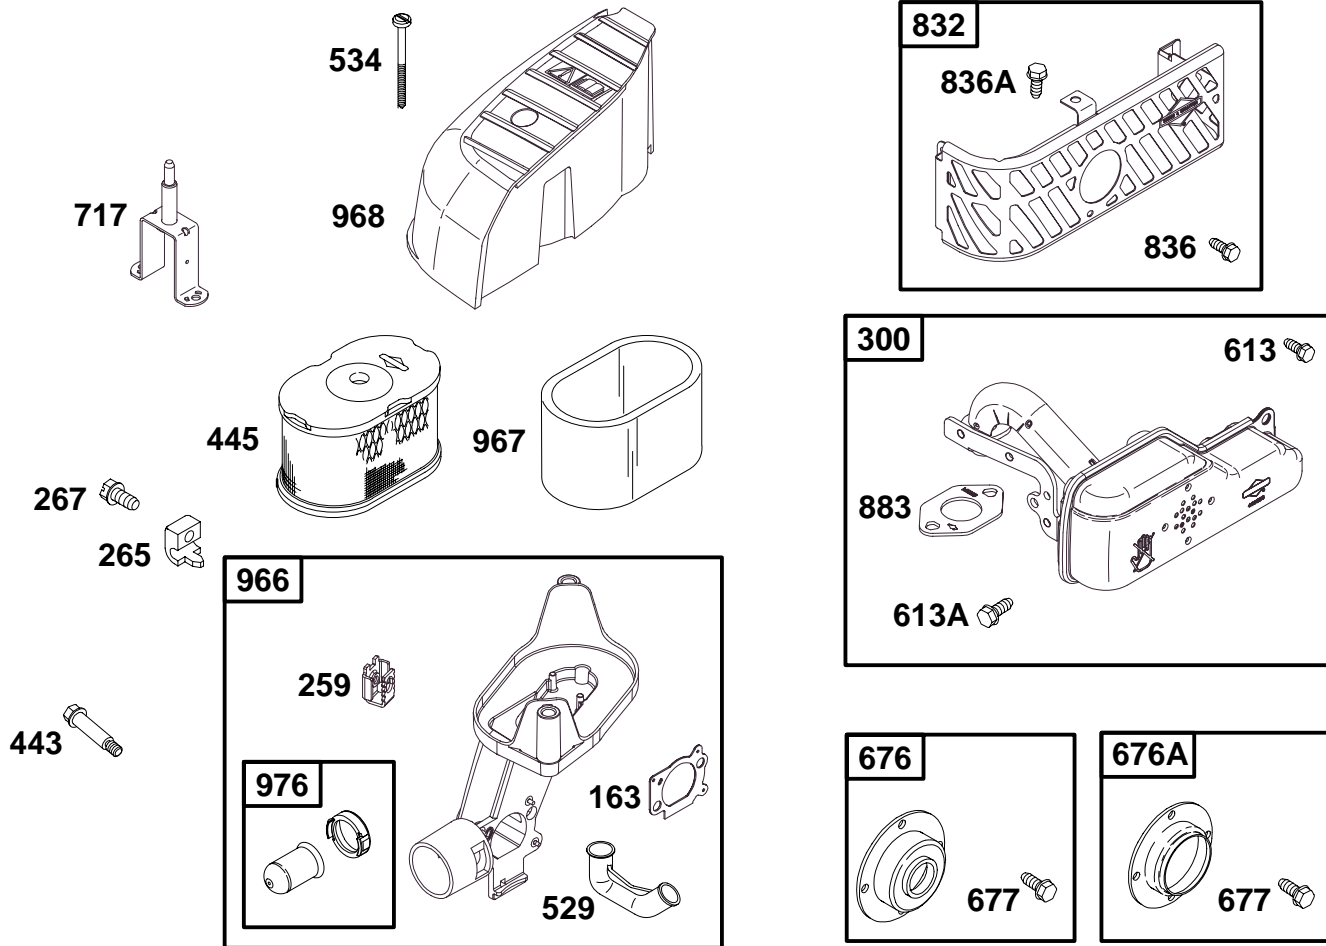

122600 to 122699

REF. NO.	PART NO.	DESCRIPTION	REF. NO.	PART NO.	DESCRIPTION	REF. NO.	PART NO.	DESCRIPTION
163★◆	273364	Air Cleaner Gasket	443	690255	Screw (A/C Primer Base)	836	94874	Screw (Muffler Guard)
259	691189	Casing Clamp Bracket	445	690610	A/C Cartridge Filter	836A	94786	Screw (Muffler Guard)
265	213146	Casing Clamp	529	281736	Grommet	883	★△273348	Exhaust Gasket
		Note	534	690244	Screw (Air Cleaner Cover)	966	499684	A/C Primer Base
		221636 Casing Clamp Used on Type No(s). 0145.	613	691108	Screw (Exhaust Muffler)	967	273356	Pre-Cleaner Filter
267	94882	Screw (Casing Clamp)	613A	691140	Screw (Exhaust Muffler)	968	692692	Air Cleaner Cover
300	694248	Exhaust Muffler (Used After Code Date 99030700).	676	397931	Muffler Deflector	976	694395	Carburetor Primer (Used After Code Date 99051200).
		Note	676A	497682	Muffler Deflector			Note
		692275 Exhaust Muffler (Used Before Code Date 99030800). Used on Type No(s). 0149.	677	94896	Screw (Muffler Deflector)			496115 Carburetor Primer (Used Before Code Date 99051300).
			717	693452	Air Cleaner Bracket			
			832	691466	Muffler Guard (Used After Code Date 99030700).			
					Note			
					692984 Muffler Guard (Used Before Code Date 99030800).			

★ Included in Engine Gasket Set—Ref. No. 358
△ Included in Valve Overhaul Kit—Ref. No. 1033

● Included in Carburetor Overhaul Kit—Ref. No. 121
◆ Included in Carburetor Gasket Set—Ref. No. 977