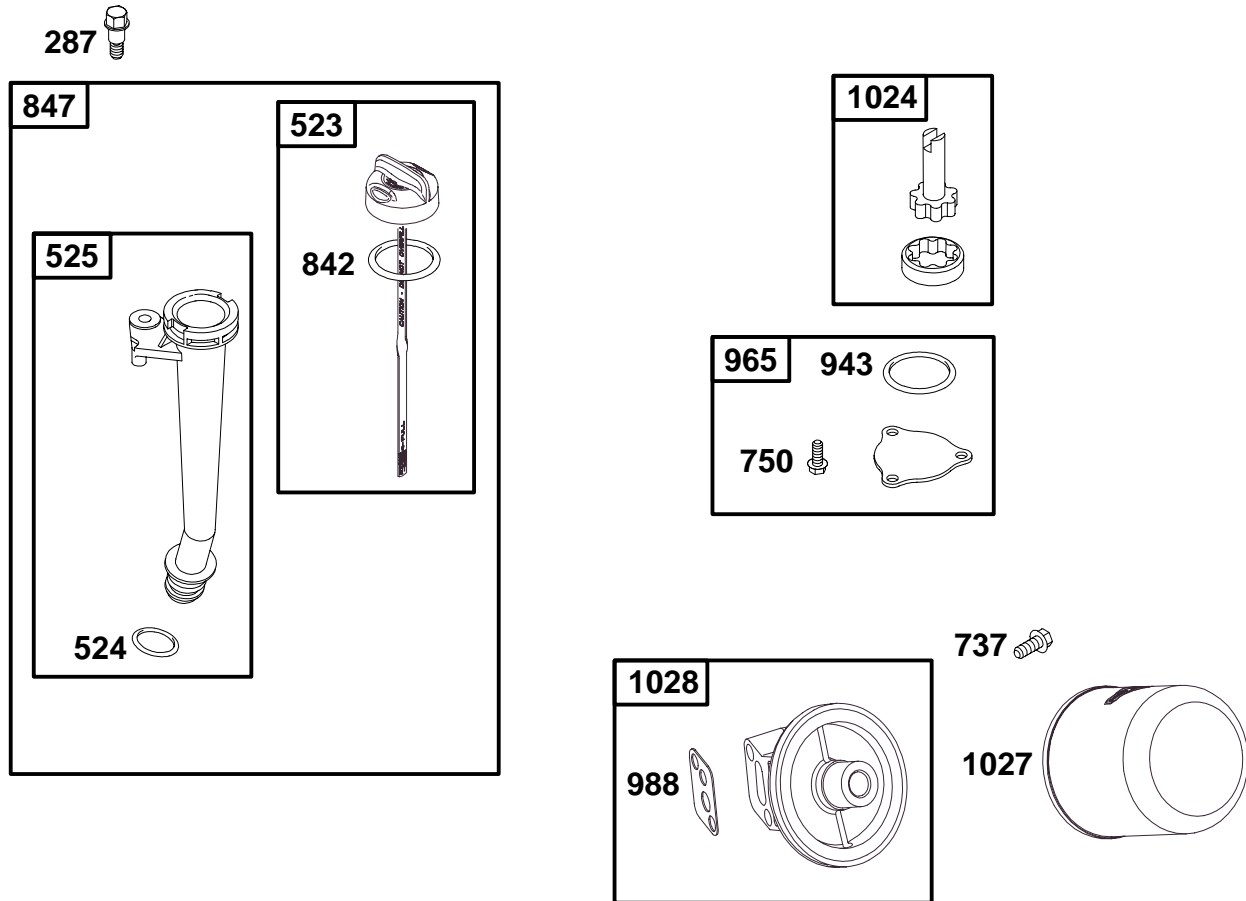

122600 to 122699

REF. NO.	PART NO.	DESCRIPTION	REF. NO.	PART NO.	DESCRIPTION	REF. NO.	PART NO.	DESCRIPTION
287	94511	Screw (Dipstick Tube)	750	94897	Screw (Oil Pump Cover)	943	692514	O-Ring Seal (Oil Pump Cover)
523	499621	Dipstick	842	★280393	Dipstick/Tube Seal	965	692507	Oil Pump Cover
524	★280966	Dipstick Tube Seal	847	498715	Dipstick/Tube Assembly	988	692515	Oil Adapter Gasket
525	495265	Dipstick Tube				1024	493884	Oil Pump
737	692511	Screw (Oil Filter Adapter)				1027	692513	Oil Filter
						1028	692516	Oil Filter Adapter

★ Included in Engine Gasket Set—Ref. No. 358
Δ Included in Valve Overhaul Kit—Ref. No. 1033

● Included in Carburetor Overhaul Kit—Ref. No. 121
◆ Included in Carburetor Gasket Set—Ref. No. 977