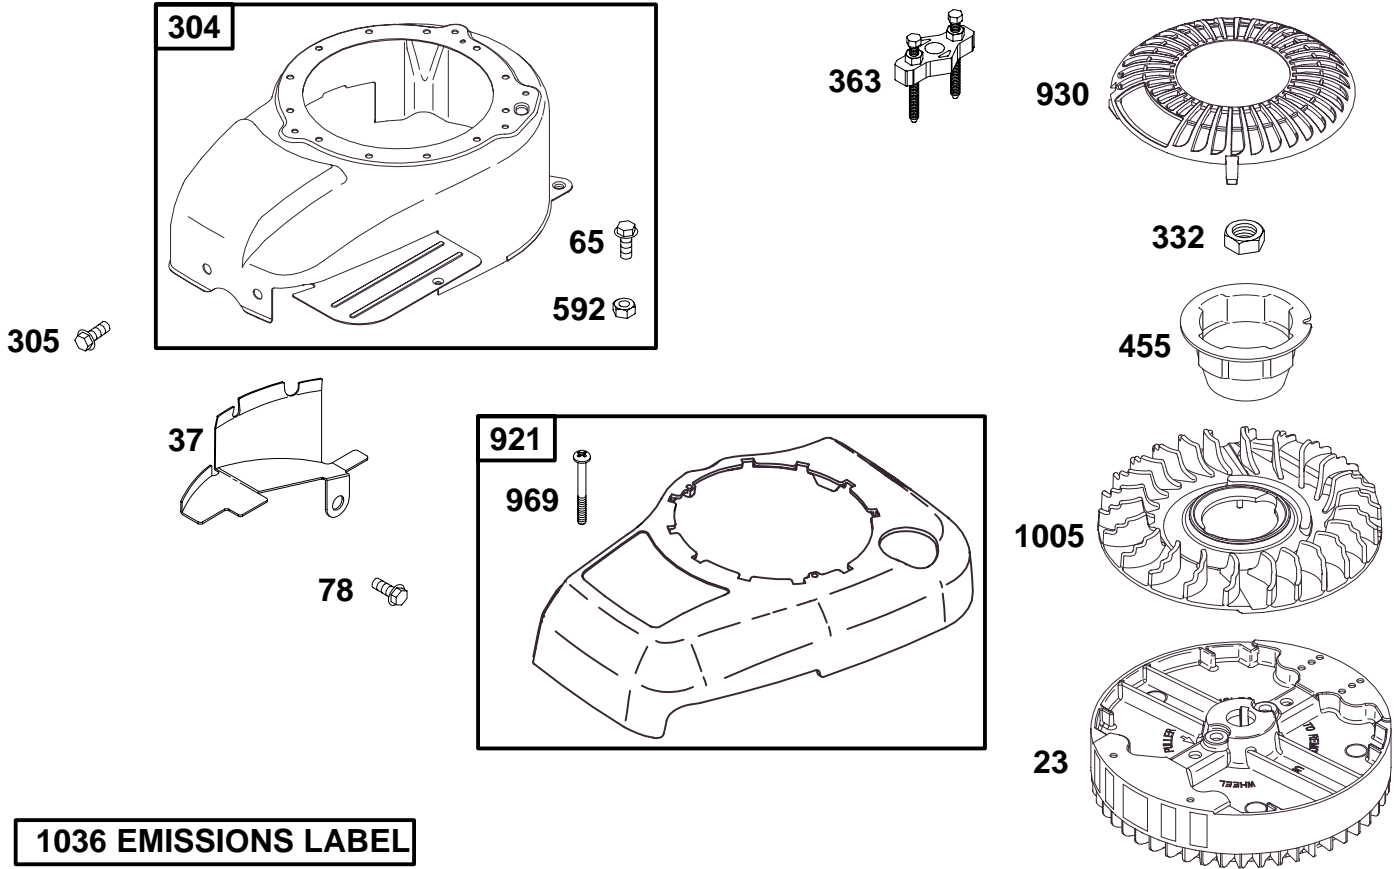

122600 to 122699

1036 EMISSIONS LABEL

REF. NO.	PART NO.	DESCRIPTION	REF. NO.	PART NO.	DESCRIPTION	REF. NO.	PART NO.	DESCRIPTION
23	692452	Flywheel Note 499070 Flywheel Used on Type No(s). 0107, 0149, 0151, 0154, 0156.	304	499677	Blower Housing Note 499676 Blower Housing Used on Type No(s). 0107, 0142, 0149, 0151, 0154.	592	94908	Nut (Rewind Starter)
37	224511	Flywheel Guard	305	691108	Screw (Blower Housing)	921	692695	Blower Housing Cover (Red) Note 692699 Blower Housing Cover (Black) Used on Type No(s). 0140, 0142, 0145, 0148, 0150.
65	94904	Screw (Rewind Starter)	332	94877	Nut (Flywheel) Used on Type No(s). 0142.	930	692691	Rewind Guard
78	691108	Screw (Flywheel Guard)	363	19069	Flywheel Puller	969	691138	Screw (Blower Housing Cover)
			455	691219	Flywheel Cup	1005	691346	Flywheel Fan
						1036	499343	Emissions Label

★ Included in Engine Gasket Set—Ref. No. 358
△ Included in Valve Overhaul Kit—Ref. No. 1033

● Included in Carburetor Overhaul Kit—Ref. No. 121
◆ Included in Carburetor Gasket Set—Ref. No. 977