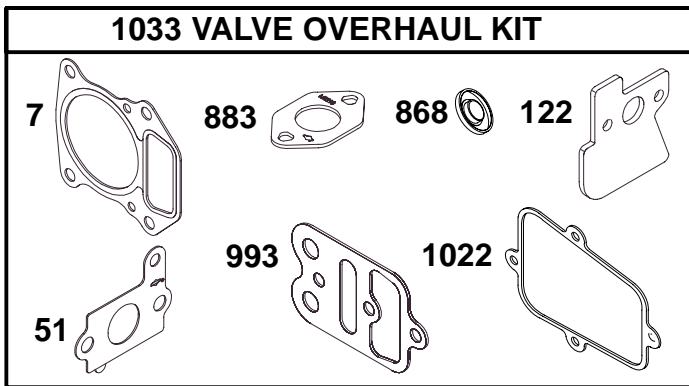

122600 to 122699

REF. NO.	PART NO.	DESCRIPTION	REF. NO.	PART NO.	DESCRIPTION	REF. NO.	PART NO.	DESCRIPTION
3	★299819	Oil Seal (Magneto Side)	122	★◆692799	Carburetor Spacer	708	◆◆691321	Dust Seal (Throttle Shaft)
7	★Δ273240	Cylinder Head Gasket	127	◆223172	Welch Plug	842	★280393	Dipstick/Tube Seal
9	★272481	Breather Gasket	134	◆398188	Needle/Seat Kit	868	★Δ498592	Valve Seal
12	★272198	Crankcase Gasket	137	◆◆280492	Float Bowl Gasket	883	★Δ273348	Exhaust Gasket
20	★399781	Oil Seal (PTO Side)	276	◆◆271716	Sealing Washer	977	692704	Carburetor Gasket Set
51	★◆◆692668	Intake Gasket	358	694090	Engine Gasket Set	993	★Δ694088	Cylinder Head Plate Gasket
104	◆691242	Float Hinge Pin	524	★280966	Dipstick Tube Seal	1022	★Δ691890	Rocker Cover Gasket
121	692703	Carburetor Overhaul Kit	585	★272238	Breather Passage Gasket	1033	694091	Valve Overhaul Kit

★ Included in Engine Gasket Set—Ref. No. 358
Δ Included in Valve Overhaul Kit—Ref. No. 1033

◆ Included in Carburetor Overhaul Kit—Ref. No. 121
◆◆ Included in Carburetor Gasket Set—Ref. No. 977