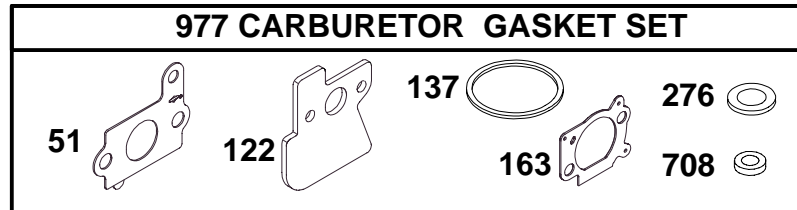

122600 to 122699

REF. NO.	PART NO.	DESCRIPTION	REF. NO.	PART NO.	DESCRIPTION	REF. NO.	PART NO.	DESCRIPTION
3	★299819	Oil Seal (Magneto Side)	122	★◆692799	Carburetor Spacer	708	◆◆691321	Dust Seal (Throttle Shaft)
7	★Δ273240	Cylinder Head Gasket	127	◆223172	Welch Plug	842	★280393	Dipstick/Tube Seal
9	★272481	Breather Gasket	134	◆398188	Needle/Seat Kit	868	★Δ498592	Valve Seal
12	★272198	Crankcase Gasket	137	◆◆280492	Float Bowl Gasket	883	★Δ273348	Exhaust Gasket
20	★399781	Oil Seal (PTO Side)	276	◆◆271716	Sealing Washer	977	692704	Carburetor Gasket Set
51	★◆◆692668	Intake Gasket	358	694090	Engine Gasket Set	993	★Δ694088	Cylinder Head Plate Gasket
104	◆691242	Float Hinge Pin	524	★280966	Dipstick Tube Seal	1022	★Δ691890	Rocker Cover Gasket
121	692703	Carburetor Overhaul Kit	585	★272238	Breather Passage Gasket	1033	694091	Valve Overhaul Kit

★ Included in Engine Gasket Set—Ref. No. 358
Δ Included in Valve Overhaul Kit—Ref. No. 1033

◆ Included in Carburetor Overhaul Kit—Ref. No. 121
◆◆ Included in Carburetor Gasket Set—Ref. No. 977