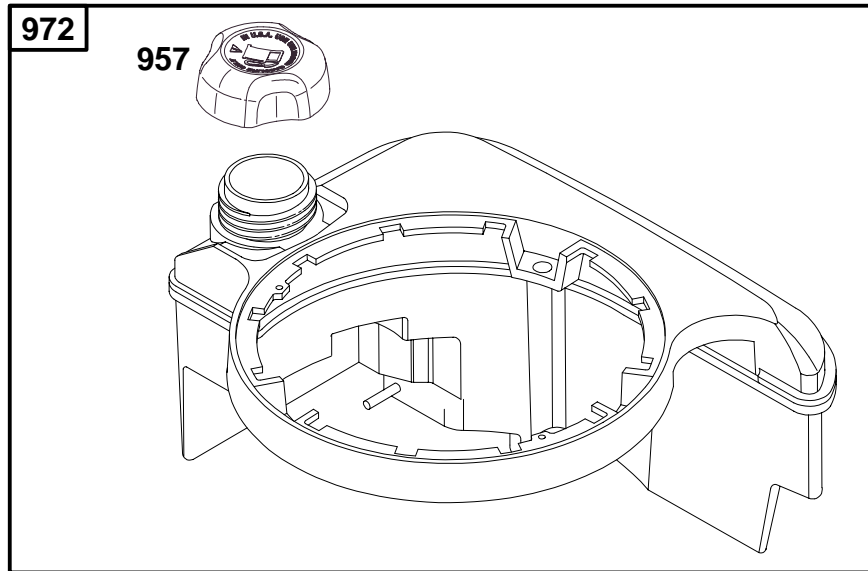

REF. NO.	PART NO.	DESCRIPTION	REF. NO.	PART NO.	DESCRIPTION	REF. NO.	PART NO.	DESCRIPTION
187	394302	Fuel Line	601	93053	Hose Clamp	972	499618	Fuel Tank
190	94511	Screw (Fuel Tank)	670	280512	Fuel Tank Spacer	1059	398540	Screw/Washer Kit
			957	498697	Fuel Tank Cap			

★ Included in Engine Gasket Set—Ref. No. 358
Δ Included in Valve Overhaul Kit—Ref. No. 1033

● Included in Carburetor Overhaul Kit—Ref. No. 121
◆ Included in Carburetor Gasket Set—Ref. No. 977