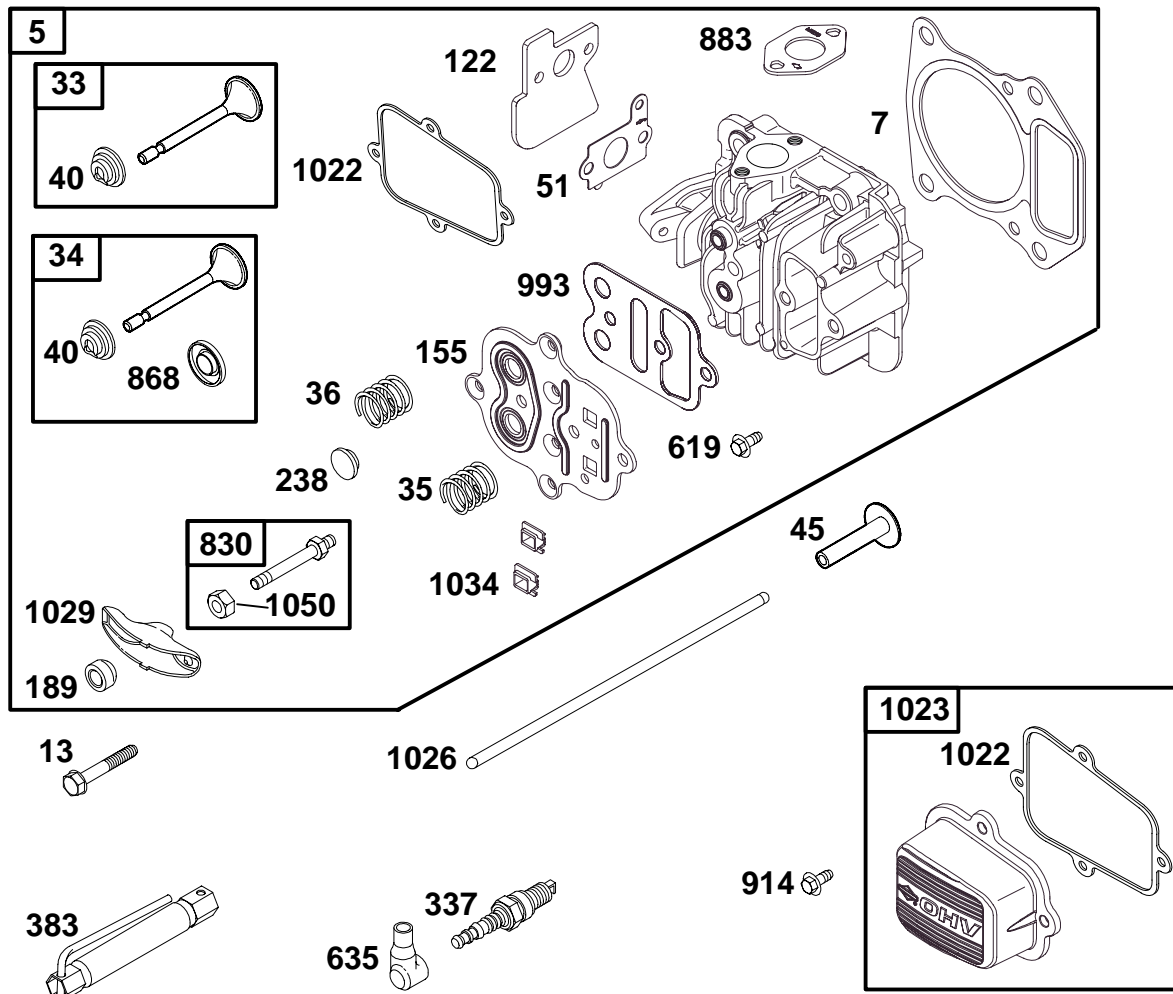

122600 to 122699

REF. NO.	PART NO.	DESCRIPTION	REF. NO.	PART NO.	DESCRIPTION	REF. NO.	PART NO.	DESCRIPTION
5	694328	Cylinder Head (Used After Code Date 98031400).	40	93312	Valve Retainer	868	★Δ498592	Valve Seal
		Note	45	262679	Valve Tappet	883	★Δ273348	Exhaust Gasket
		499643 Cylinder Head (Used Before Code Date 98031500).	51	◆★Δ692668	Intake Gasket	914	691127	Screw (Rocker Cover)
7	★Δ273240	Cylinder Head Gasket	122	◆★Δ692799	Carburetor Spacer	993	★Δ694088	Cylinder Head Plate Gasket
13	691137	Screw (Cylinder Head)	155	691231	Cylinder Head Plate	1022	★Δ691890	Rocker Cover Gasket
33	499642	Exhaust Valve	189	691295	Rocker Arm Ball	1023	692694	Rocker Cover
34	499641	Intake Valve	238	691300	Valve Cap	1026	498597	Push Rod
35	691304	Valve Spring (Intake)	337	499608	Spark Plug	1029	691230	Rocker Arm
36	691304	Valve Spring (Exhaust)	383	19374	Spark Plug Wrench	1034	691343	Push Rod Guide
			619	691108	Screw (Cylinder Head Plate)	1050	692558	Nut (Rocker Arm)
			635	66538	Spark Plug Boot			
			830	499756	Stud (Rocker Arm)			

★ Included in Engine Gasket Set—Ref. No. 358
Δ Included in Valve Overhaul Kit—Ref. No. 1033

● Included in Carburetor Overhaul Kit—Ref. No. 121
◆ Included in Carburetor Gasket Set—Ref. No. 977