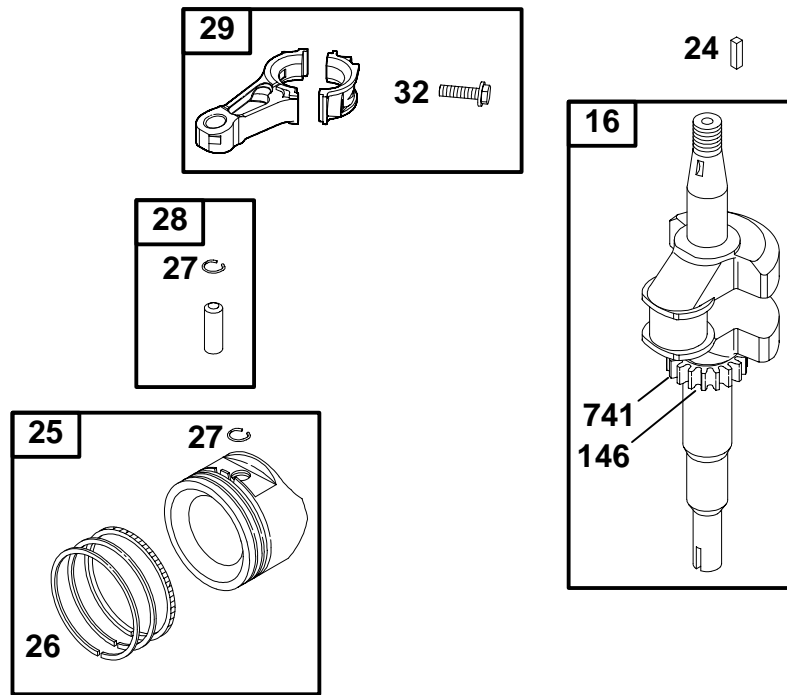

122600 to 122699

REF. NO.	PART NO.	DESCRIPTION	REF. NO.	PART NO.	DESCRIPTION	REF. NO.	PART NO.	DESCRIPTION
16	691457	Crankshaft Note 498616 Crankshaft Used on Type No(s). 0139, 0143, 0151, 0156. 694153 Crankshaft Used on Type No(s). 0150. 691456 Crankshaft Used on Type No(s). 0145.	25	499627	Piston Assembly (Standard) Note 692788 Piston Assy. (.010 O.S.) 692789 Piston Assy. (.020 O.S.) 692790 Piston Assy. (.030 O.S.) (Standard)	27	263190	Piston Pin Lock
24	222698	Flywheel Key	26	499631	Ring Set (Standard) Note 692785 Ring Set (.010 O.S.) 692786 Ring Set (.020 O.S.) 692787 Ring Set (.030 O.S.)	28	499423	Piston Pin
						29	499424	Connecting Rod
						32	94699	Screw (Connecting Rod)
						146	94388	Timing Key
						741	262598	Timing Gear

★ Included in Engine Gasket Set—Ref. No. 358
Δ Included in Valve Overhaul Kit—Ref. No. 1033

● Included in Carburetor Overhaul Kit—Ref. No. 121
◆ Included in Carburetor Gasket Set—Ref. No. 977