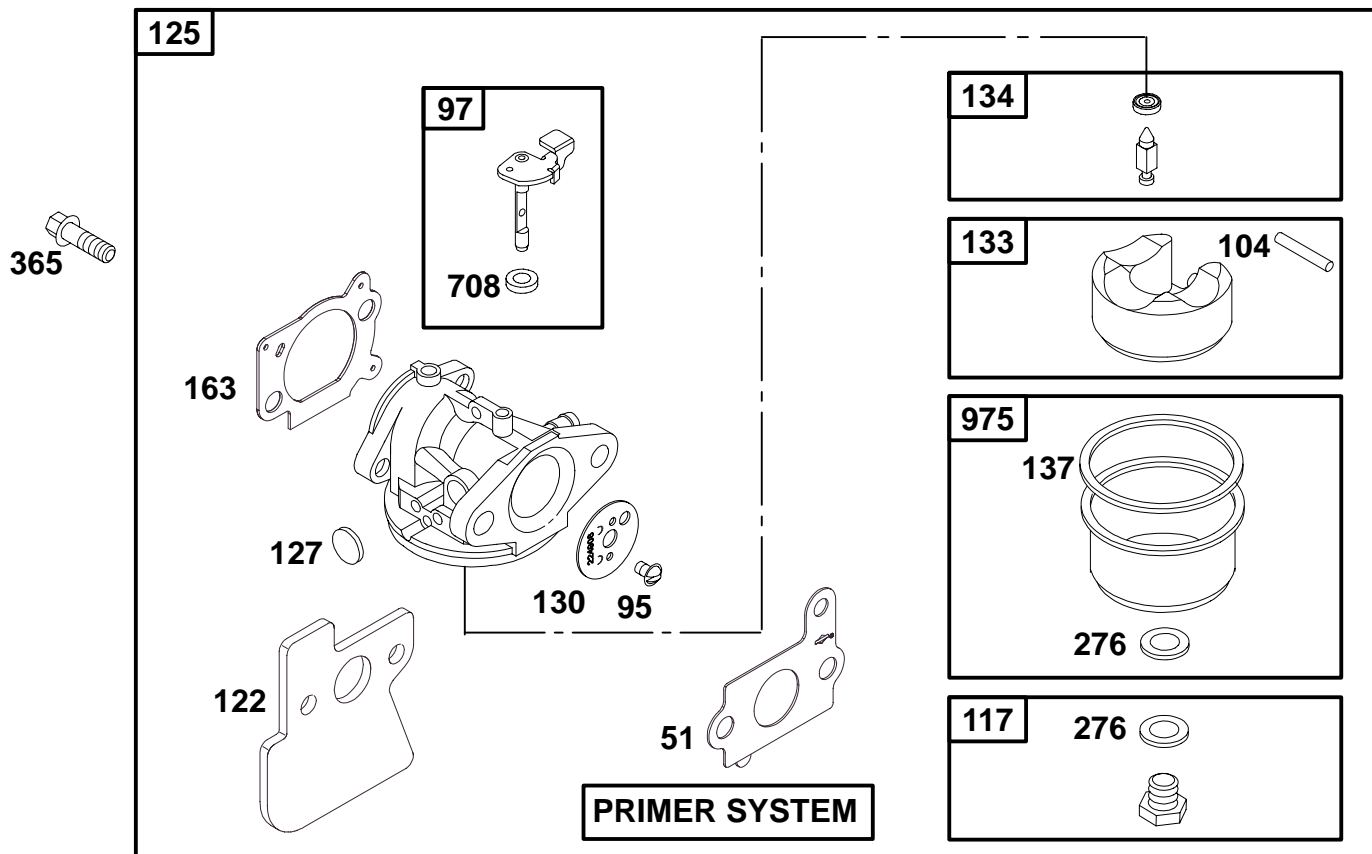

REF. NO.	PART NO.	DESCRIPTION	REF. NO.	PART NO.	DESCRIPTION	REF. NO.	PART NO.	DESCRIPTION
51	692668	Intake Gasket	125	694202	Carburetor (Used After Code Date 99030700).	130	691203	Throttle Valve
95	94098	Screw (Throttle Valve)			Note	133	398187	Carburetor Float
97	499682	Throttle Shaft			693909 Carburetor (Used Before Code Date 99030800).	134	398188	Needle/Seat Kit
104	691242	Float Hinge Pin			694205 Carburetor (Used After Code Date 99033100). Used on Type No(s). 0107.	137	280492	Float Bowl Gasket
117	498978	Main Jet (Standard) (Used After Code Date 99030700).			499778 Carburetor (Used Before Code Date 99040100). Used on Type No(s). 0107.	163	273364	Air Cleaner Gasket
		498975 Main Jet (High Altitude) (Used After Code Date 99030700).			694205 Carburetor Used on Type No(s). 0154, 0156.	276	271716	Sealing Washer
		Note				365	691136	Screw (Carburetor)
		494870 Main Jet (Standard) (Used Before Code Date 99020800).				975	493640	Float Bowl
		497315 Main Jet (High Altitude) (Used Before Code Date 99020800).				708	691321	Dust Seal (Throttle Shaft)
122	692799	Carburetor Spacer	127	223472	Welch Plug			

★ Included in Engine Gasket Set—Ref. No. 358
△ Included in Valve Overhaul Kit—Ref. No. 1033

● Included in Carburetor Overhaul Kit—Ref. No. 121
◆ Included in Carburetor Gasket Set—Ref. No. 977