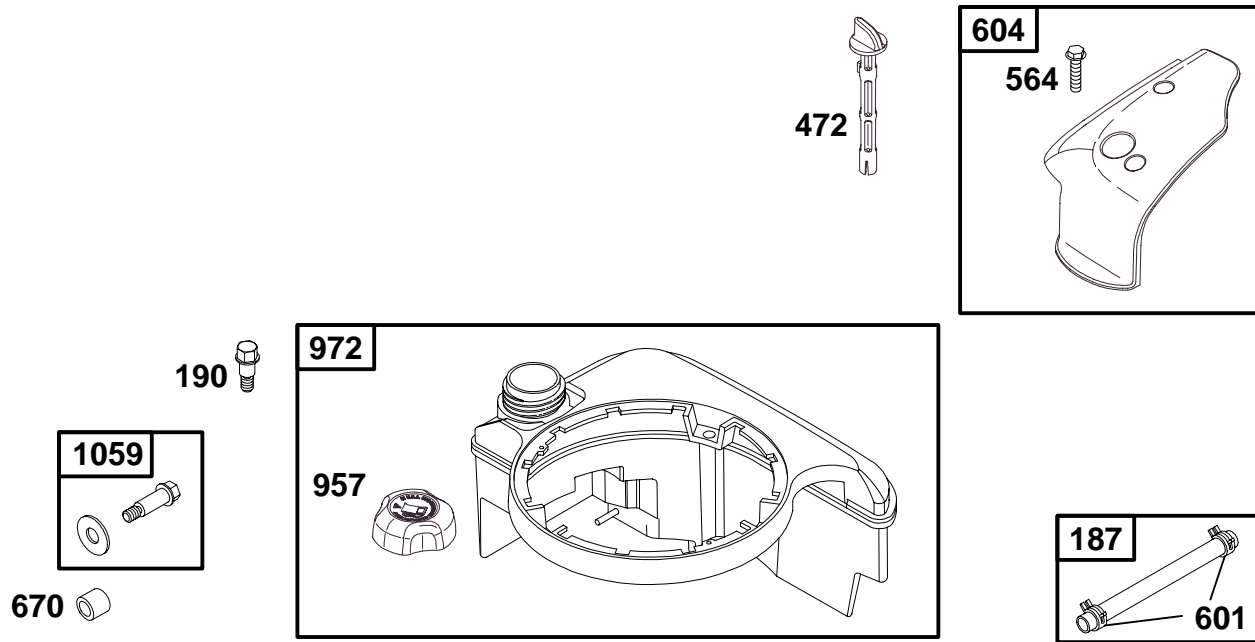

120600 to 120699

REF. NO.	PART NO.	DESCRIPTION	REF. NO.	PART NO.	DESCRIPTION	REF. NO.	PART NO.	DESCRIPTION
187	298049	Fuel Line	601	93053	Hose Clamp	670	280512	Fuel Tank Spacer
190	94511	Screw (Fuel Tank)	604	693807	Control Cover	957	498697	Fuel Tank Cap
472	693809	Choke Shaft Knob			Note	972	499618	Fuel Tank
564	693808	Screw (Control Cover)			692669 Control Cover Used on Type No(s). 0131, 0146.	1059	398540	Screw/Washer Kit

★ Included in Engine Gasket Set—Ref 358.
△ Included in Valve Overhaul Kit—Ref 1033.

● Included in Carburetor Overhaul Kit—Ref 121.
◆ Included in Carburetor Gasket Set—Ref 977.