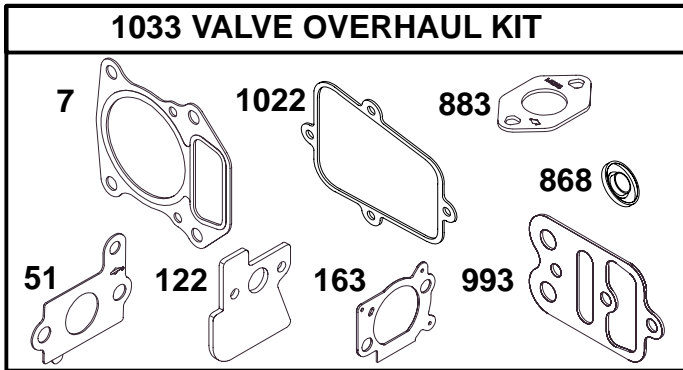

120600 to 120699

REF. NO.	PART NO.	DESCRIPTION	REF. NO.	PART NO.	DESCRIPTION	REF. NO.	PART NO.	DESCRIPTION			
3	★299819	Oil Seal (Magneto Side)	163	◆◆△692667	Air Cleaner Gasket	868	★△498592	Valve Seal			
7	★△273240	Cylinder Head Gasket	177	★280393	O-Ring Seal (Dipstick)	883	★△273348	Exhaust Gasket			
9	★272481	Breather Gasket	276	◆◆271716	Sealing Washer	977	692704	Carburetor Gasket Set			
12	★272198	Crankcase Gasket	358	694090	Engine Gasket Set (Used After Code Date 98111900).	993	★△694088	Cylinder Head Plate Gasket			
20	★399781	Oil Seal (PTO Side)	Note 692702 Engine Gasket Set (Used Before Code Date 98112000).			1022	★△691890	Rocker Cover Gasket			
51	◆◆◆692668	Intake Gasket				585	★272238	Breather Passage Gasket	1033	694091	Valve Overhaul Kit (Used After Code Date 98111900).
104	◆691242	Float Hinge Pin	633	◆◆693867	Choke Shaft Seal	Note 692705 Valve Overhaul Kit (Used Before Code Date 98112000).					
121	692703	Carburetor Overhaul Kit	708	◆◆691321	Dust Seal (Throttle Shaft)				1081	★280966	O-Ring Seal (Dipstick Tube)
122	◆◆◆692799	Carburetor Spacer									
127	●	Welch Plug (Sold in Kit Only)									
134	◆398188	Needle/Seat Kit									
137	◆◆693981	Float Bowl Gasket									

★ Included in Engine Gasket Set—Ref 358.
△ Included in Valve Overhaul Kit—Ref 1033.

◆ Included in Carburetor Overhaul Kit—Ref 121.
◆ Included in Carburetor Gasket Set—Ref 977.