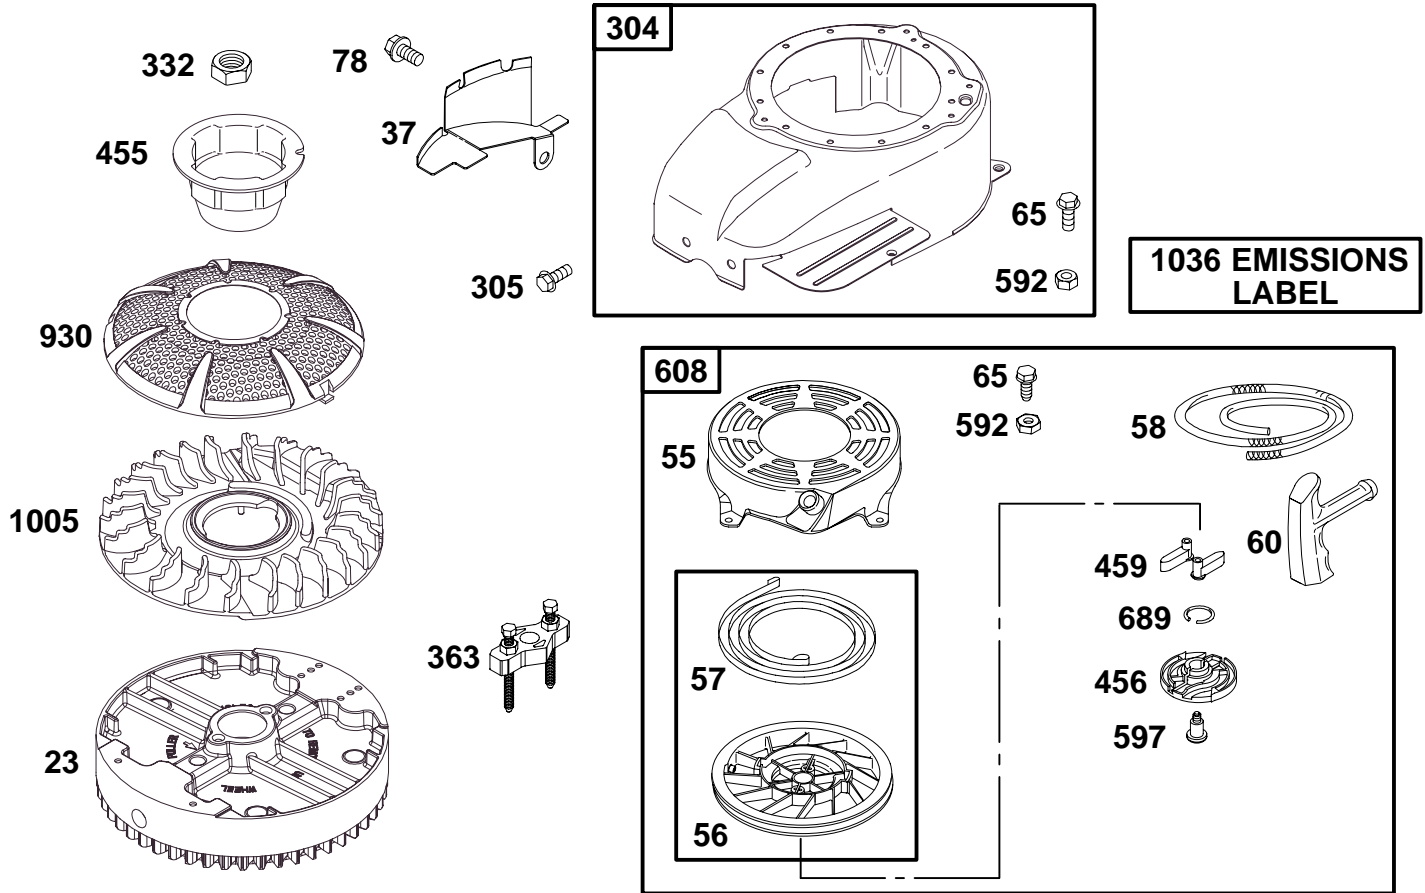

# 120600 to 120699

REF. NO.	PART NO.	DESCRIPTION	REF. NO.	PART NO.	DESCRIPTION	REF. NO.	PART NO.	DESCRIPTION
187	298049	Fuel Line	601	93053	Hose Clamp	670	280512	Fuel Tank Spacer
190	94511	Screw (Fuel Tank)	604	693807	Control Cover	957	498697	Fuel Tank Cap
472	693809	Choke Shaft Knob			<b>Note</b>	972	499618	Fuel Tank
564	693808	Screw (Control Cover)			692669 Control Cover Used on Type No(s). 0131, 0146.	1059	398540	Screw/Washer Kit

★ Included in Engine Gasket Set—Ref 358.  
 △ Included in Valve Overhaul Kit—Ref 1033.

● Included in Carburetor Overhaul Kit—Ref 121.  
 ◆ Included in Carburetor Gasket Set—Ref 977.

120600 to 120699

REF. NO.	PART NO.	DESCRIPTION	REF. NO.	PART NO.	DESCRIPTION	REF. NO.	PART NO.	DESCRIPTION
23	692693	Flywheel <b>Note</b> 692987 Flywheel Used on Type No(s). 0133. 692452 Flywheel Used on Type No(s). 0100, 0131.	65	94904	Screw (Rewind Starter)	459	281505	Ratchet Pawl
37	224511	Flywheel Guard	78	691108	Screw (Flywheel Guard)	592	94908	Nut (Rewind Starter)
55	691421	Rewind Starter Housing	304	499676	Blower Housing <b>Note</b> 499677 Blower Housing Used on Type No(s). 0131, 0146.	597	94943	Screw (Pawl Friction Plate)
56	498144	Pulley/Spring Assembly	305	691108	Screw (Blower Housing)	608	497680	Rewind Starter
57	498144	Pulley/Spring Assembly	332	94877	Nut (Flywheel)	689	263073	Friction Spring
58	280399	Starter Rope (Cut To Length)	363	19069	Flywheel Puller	930	692675	Rewind Guard
60	281434	Starter Rope Grip	455	691219	Flywheel Cup	1005	691346	Flywheel Fan
			456	281503	Pawl Friction Plate	1036	694507	Emissions Label (Used After Code Date 99010100). <b>Note</b> 499343 Emissions Label (Used Before Code Date 98123100)