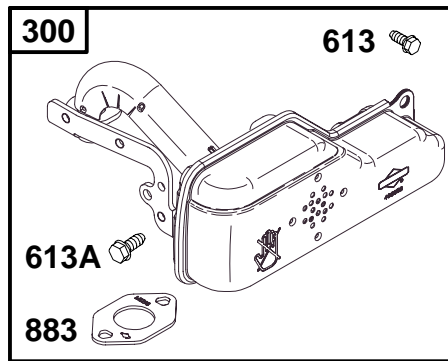

120600 to 120699

REF. NO.	PART NO.	DESCRIPTION	REF. NO.	PART NO.	DESCRIPTION	REF. NO.	PART NO.	DESCRIPTION
163	★◆692667	Air Cleaner Gasket	443A	94873	Screw (A/C Primer Base)	883	★△273348	Exhaust Gasket
300	694248	Exhaust Muffler (Used After Code Date 99030700).	445	491588	A/C Cartridge Filter	966	692673	A/C Primer Base
		Note	529	281299	Grommet	968	281340	Air Cleaner Cover
		692275 Exhaust Muffler (Used Before Code Date 99030900).	613	691108	Screw (Muffler)	976	694395	Carburetor Primer (Used After Code Date 99051200).
425	94872	Screw (Air Cleaner Cover)	613A	691140	Screw (Muffler)			Note
443	94118	Screw (A/C Primer Base)	832	691466	Muffler Guard			496115 Carburetor Primer (Used Before Code Date 99051300).
			836	94786	Screw (Muffler Guard)			
			836A	94874	Screw (Muffler Guard)			

★ Included in Engine Gasket Set—Ref 358.
△ Included in Valve Overhaul Kit—Ref 1033.

● Included in Carburetor Overhaul Kit—Ref 121.
◆ Included in Carburetor Gasket Set—Ref 977.