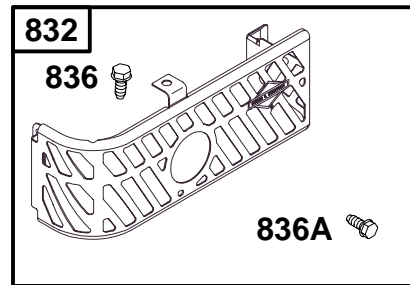

120600 to 120699

REF. NO.	PART NO.	DESCRIPTION	REF. NO.	PART NO.	DESCRIPTION	REF. NO.	PART NO.	DESCRIPTION
163	★◆692667	Air Cleaner Gasket	443A	94873	Screw (A/C Primer Base)	883	★△273348	Exhaust Gasket
300	694248	Exhaust Muffler (Used After Code Date 99030700).	445	491588	A/C Cartridge Filter	966	692673	A/C Primer Base
		Note	529	281299	Grommet	968	281340	Air Cleaner Cover
		692275 Exhaust Muffler (Used Before Code Date 99030900).	613	691108	Screw (Muffler)	976	694395	Carburetor Primer (Used After Code Date 99051200).
425	94872	Screw (Air Cleaner Cover)	613A	691140	Screw (Muffler)			Note
443	94118	Screw (A/C Primer Base)	832	691466	Muffler Guard			496115 Carburetor Primer (Used Before Code Date 99051300).
			836	94786	Screw (Muffler Guard)			
			836A	94874	Screw (Muffler Guard)			

★ Included in Engine Gasket Set—Ref 358.
△ Included in Valve Overhaul Kit—Ref 1033.

● Included in Carburetor Overhaul Kit—Ref 121.
◆ Included in Carburetor Gasket Set—Ref 977.