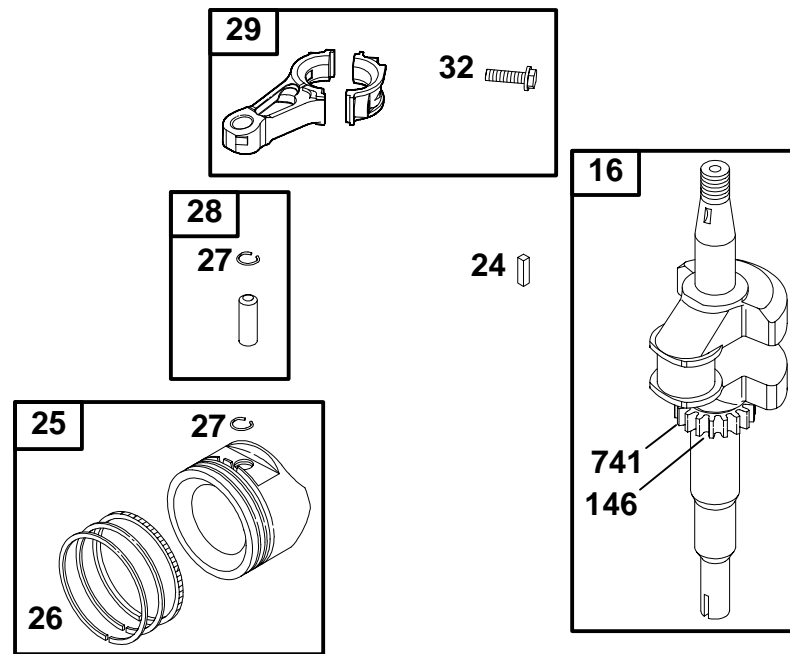

120600 to 120699

REF. NO.	PART NO.	DESCRIPTION	REF. NO.	PART NO.	DESCRIPTION	REF. NO.	PART NO.	DESCRIPTION
16	693291	Crankshaft Note 691457 Crankshaft Used on Type No(s). 0131, 0132. 692824 Crankshaft Used on Type No(s). 0110, 0115. 692803 Crankshaft Used on Type No(s). 0133.	25	690021	Piston Assy. (Standard) Note 694167 Piston Assy. (.010 O.S.) 694168 Piston Assy. (.020 O.S.) 694169 Piston Assy. (.030 O.S.)	27	263190	Piston Pin Lock
24	222698	Flywheel Key	26	499631	Ring Set (Standard) Note 692785 Ring Set (.010 O.S.) 692786 Ring Set (.020 O.S.) 692787 Ring Set (.030 O.S.)	28	499423	Piston Pin
						29	499424	Connecting Rod
						32	94699	Screw (Connecting Rod)
						146	94388	Timing Key
						741	262598	Timing Gear

★ Included in Engine Gasket Set—Ref 358.
△ Included in Valve Overhaul Kit—Ref 1033.

● Included in Carburetor Overhaul Kit—Ref 121.
◆ Included in Carburetor Gasket Set—Ref 977.