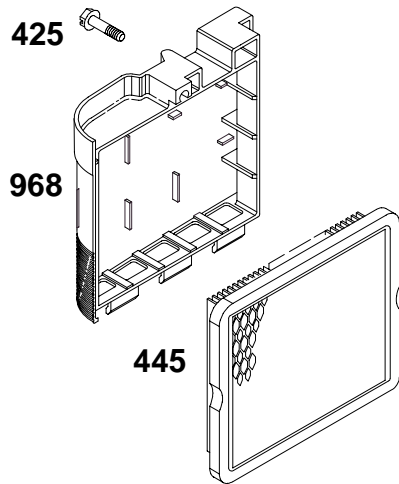

120600 to 120699

REF. NO.	PART NO.	DESCRIPTION	REF. NO.	PART NO.	DESCRIPTION	REF. NO.	PART NO.	DESCRIPTION
163	★◆692667	Air Cleaner Gasket	443A	94873	Screw (A/C Primer Base)	883	★△273348	Exhaust Gasket
300	694248	Exhaust Muffler (Used After Code Date 99030700).	445	491588	A/C Cartridge Filter	966	692673	A/C Primer Base
		Note	529	281299	Grommet	968	281340	Air Cleaner Cover
		692275 Exhaust Muffler (Used Before Code Date 99030900).	613	691108	Screw (Muffler)	976	694395	Carburetor Primer (Used After Code Date 99051200).
425	94872	Screw (Air Cleaner Cover)	613A	691140	Screw (Muffler)			Note
443	94118	Screw (A/C Primer Base)	832	691466	Muffler Guard			496115 Carburetor Primer (Used Before Code Date 99051300).
			836	94786	Screw (Muffler Guard)			
			836A	94874	Screw (Muffler Guard)			

★ Included in Engine Gasket Set—Ref 358.
△ Included in Valve Overhaul Kit—Ref 1033.

● Included in Carburetor Overhaul Kit—Ref 121.
◆ Included in Carburetor Gasket Set—Ref 977.