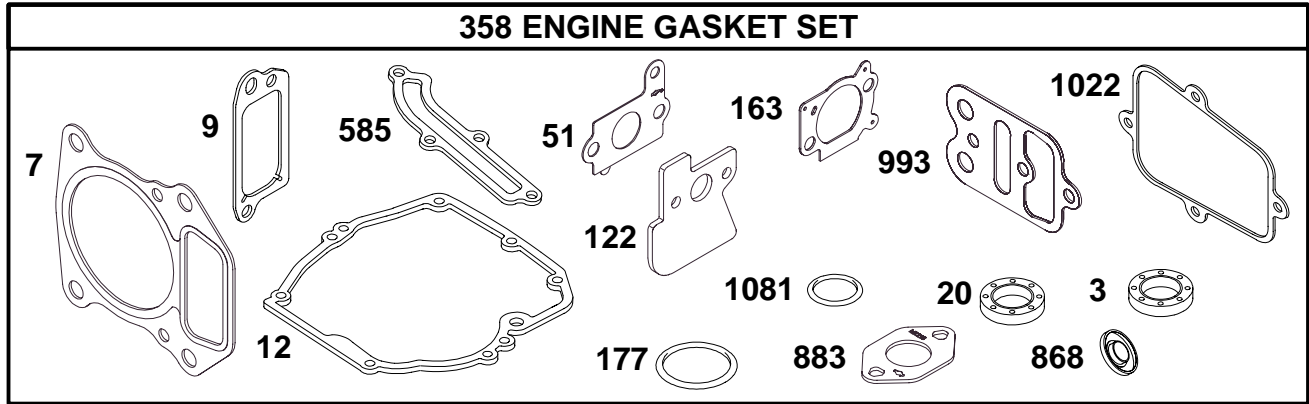

120600 to 120699

REF. NO.	PART NO.	DESCRIPTION	REF. NO.	PART NO.	DESCRIPTION	REF. NO.	PART NO.	DESCRIPTION			
3	★299819	Oil Seal (Magneto Side)	163	◆◆△692667	Air Cleaner Gasket	868	★△498592	Valve Seal			
7	★△273240	Cylinder Head Gasket	177	★280393	O-Ring Seal (Dipstick)	883	★△273348	Exhaust Gasket			
9	★272481	Breather Gasket	276	◆◆271716	Sealing Washer	977	692704	Carburetor Gasket Set			
12	★272198	Crankcase Gasket	358	694090	Engine Gasket Set (Used After Code Date 98111900).	993	★△694088	Cylinder Head Plate Gasket			
20	★399781	Oil Seal (PTO Side)	Note 692702 Engine Gasket Set (Used Before Code Date 98112000).			1022	★△691890	Rocker Cover Gasket			
51	◆◆◆692668	Intake Gasket				585	★272238	Breather Passage Gasket	1033	694091	Valve Overhaul Kit (Used After Code Date 98111900).
104	◆691242	Float Hinge Pin	633	◆◆693867	Choke Shaft Seal	Note 692705 Valve Overhaul Kit (Used Before Code Date 98112000).					
121	692703	Carburetor Overhaul Kit	708	◆◆691321	Dust Seal (Throttle Shaft)				1081	★280966	O-Ring Seal (Dipstick Tube)
122	◆◆◆692799	Carburetor Spacer									
127	●	Welch Plug (Sold in Kit Only)									
134	◆398188	Needle/Seat Kit									
137	◆◆693981	Float Bowl Gasket									

★ Included in Engine Gasket Set—Ref 358.
△ Included in Valve Overhaul Kit—Ref 1033.

◆ Included in Carburetor Overhaul Kit—Ref 121.
◆ Included in Carburetor Gasket Set—Ref 977.