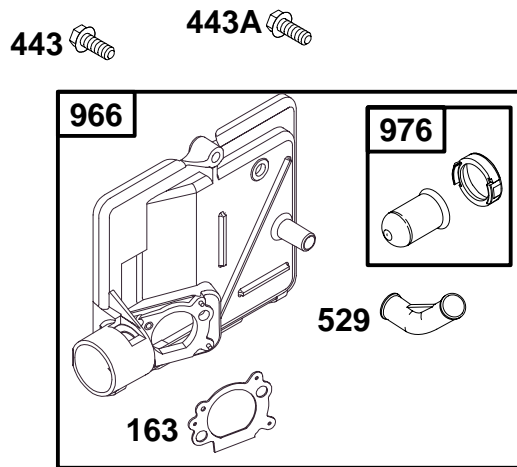

120600 to 120699

REF. NO.	PART NO.	DESCRIPTION	REF. NO.	PART NO.	DESCRIPTION	REF. NO.	PART NO.	DESCRIPTION
163	★◆692667	Air Cleaner Gasket	443A	94873	Screw (A/C Primer Base)	883	★△273348	Exhaust Gasket
300	694248	Exhaust Muffler (Used After Code Date 99030700).	445	491588	A/C Cartridge Filter	966	692673	A/C Primer Base
		Note	529	281299	Grommet	968	281340	Air Cleaner Cover
		692275 Exhaust Muffler (Used Before Code Date 99030900).	613	691108	Screw (Muffler)	976	694395	Carburetor Primer (Used After Code Date 99051200).
425	94872	Screw (Air Cleaner Cover)	613A	691140	Screw (Muffler)			Note
443	94118	Screw (A/C Primer Base)	832	691466	Muffler Guard			496115 Carburetor Primer (Used Before Code Date 99051300).
			836	94786	Screw (Muffler Guard)			
			836A	94874	Screw (Muffler Guard)			

★ Included in Engine Gasket Set—Ref 358.
△ Included in Valve Overhaul Kit—Ref 1033.

● Included in Carburetor Overhaul Kit—Ref 121.
◆ Included in Carburetor Gasket Set—Ref 977.