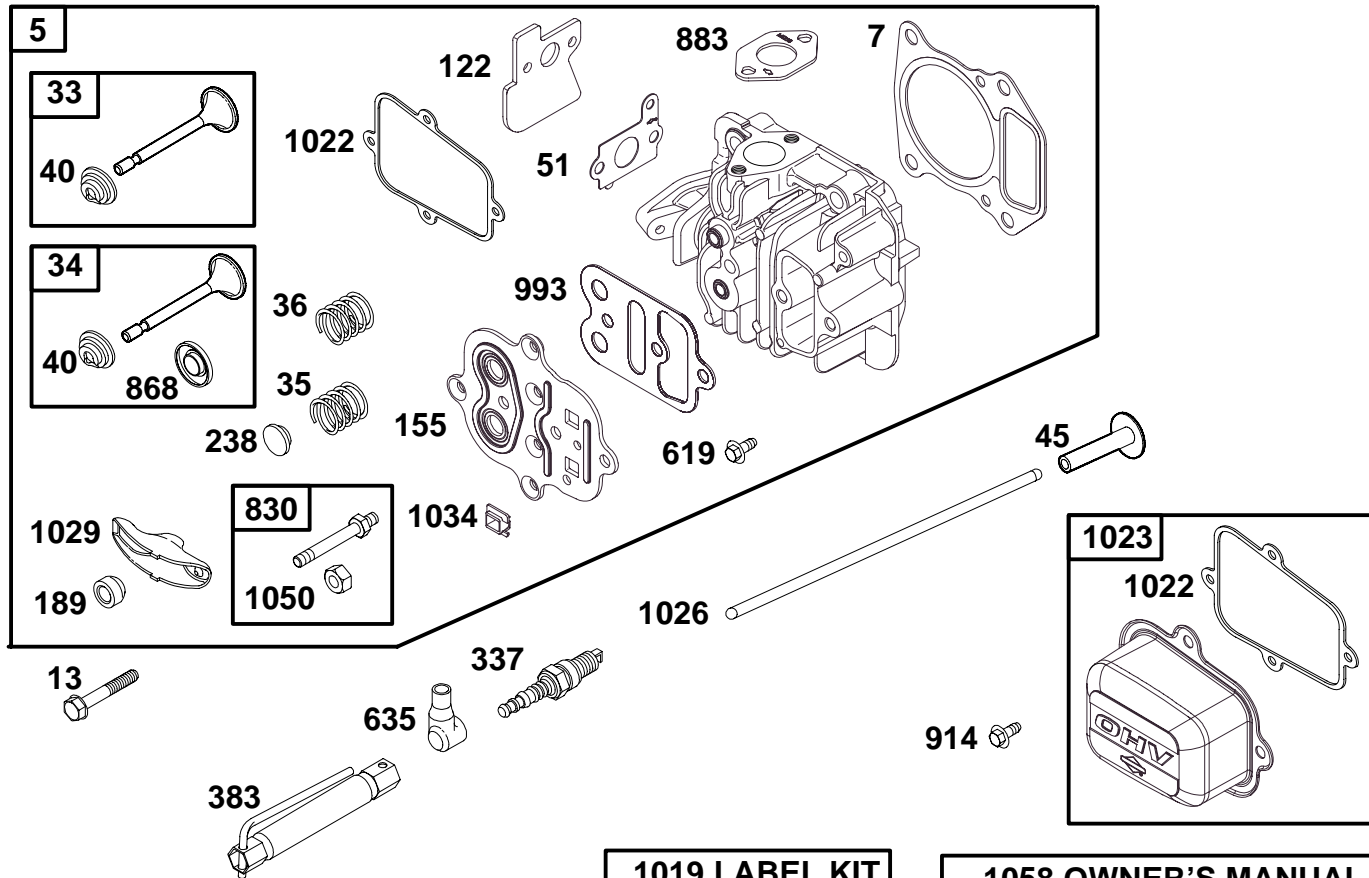

120600 to 120699

★ REQUIRES SPECIAL TOOLS TO INSTALL. SEE REPAIR INSTRUCTION MANUAL.

REF. NO.	PART NO.	DESCRIPTION	REF. NO.	PART NO.	DESCRIPTION	REF. NO.	PART NO.	DESCRIPTION
1	692670	Cylinder Assembly	306	691232	Cylinder Shield	532	95171	Nut (Mounting Bracket)
2	399269	Bushing/Seal Kit (Magneto Side)	307	690345	Screw (Cylinder Shield)	584	692342	Breather Passage Cover
3	★299819	Oil Seal (Magneto Side)	341	690368	Stud (Mounting Bracket)	585	★272238	Breather Passage Gasket
8	495786	Breather Assembly	347	691396	Rocker Switch	684	690345	Screw (Breather Passage Cover)
9	★272481	Breather Gasket	493	692877	Mounting Bracket	718	230192	Locating Pin
10	691125	Screw (Breather Assembly)	529	281736	Grommet			
11	499675	Breather Tube						

# 120600 to 120699

REF. NO.	PART NO.	DESCRIPTION	REF. NO.	PART NO.	DESCRIPTION	REF. NO.	PART NO.	DESCRIPTION
5	694328	Cylinder Head	155	691231	Cylinder Head Plate	993	★Δ694088	Cylinder Head Plate Gasket
7	★Δ273240	Cylinder Head Gasket	189	691295	Rocker Arm Ball	1019	693868	Label Kit
13	691137	Screw (Cylinder Head)	238	691300	Valve Cap	1022	★Δ691890	Rocker Cover Gasket
33	499642	Exhaust Valve	337	499608	Spark Plug	1023	499624	Rocker Arm Cover
34	499641	Intake Valve	383	19374	Spark Plug Wrench	1026	498597	Push Rod
35	691304	Valve Spring (Intake)	619	691108	Screw (Cylinder Head Plate)	1029	691230	Rocker Arm
36	691304	Valve Spring (Exhaust)	635	66538	Spark Plug Boot	1034	691343	Push Rod Guide
40	93312	Valve Retainer	830	499756	Stud (Rocker Arm)	1050	692558	Nut (Rocker Arm)
45	262679	Valve Tappet	868	★Δ498592	Valve Seal	1058	273323	Owner's Manual
51	◆◆692668	Intake Gasket	883	★Δ273348	Exhaust Gasket			
122	◆◆692799	Carburetor Spacer	914	691108	Screw (Rocker Cover)			