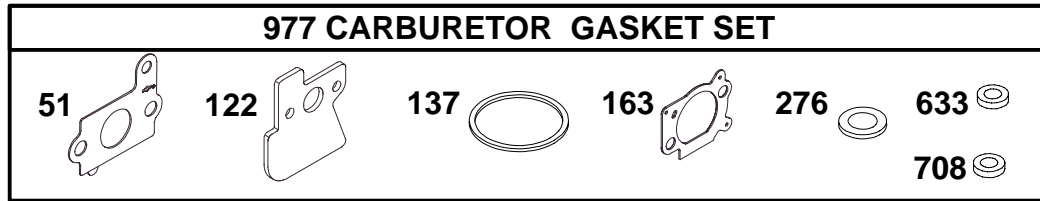

120600 to 120699

REF. NO.	PART NO.	DESCRIPTION	REF. NO.	PART NO.	DESCRIPTION	REF. NO.	PART NO.	DESCRIPTION			
3	★299819	Oil Seal (Magneto Side)	163	◆◆△692667	Air Cleaner Gasket	868	★△498592	Valve Seal			
7	★△273240	Cylinder Head Gasket	177	★280393	O-Ring Seal (Dipstick)	883	★△273348	Exhaust Gasket			
9	★272481	Breather Gasket	276	◆◆271716	Sealing Washer	977	692704	Carburetor Gasket Set			
12	★272198	Crankcase Gasket	358	694090	Engine Gasket Set (Used After Code Date 98111900).	993	★△694088	Cylinder Head Plate Gasket			
20	★399781	Oil Seal (PTO Side)	Note 692702 Engine Gasket Set (Used Before Code Date 98112000).			1022	★△691890	Rocker Cover Gasket			
51	◆◆◆692668	Intake Gasket				585	★272238	Breather Passage Gasket	1033	694091	Valve Overhaul Kit (Used After Code Date 98111900).
104	◆691242	Float Hinge Pin	633	◆◆693867	Choke Shaft Seal	Note 692705 Valve Overhaul Kit (Used Before Code Date 98112000).					
121	692703	Carburetor Overhaul Kit	708	◆◆691321	Dust Seal (Throttle Shaft)				1081	★280966	O-Ring Seal (Dipstick Tube)
122	◆◆◆692799	Carburetor Spacer									
127	●	Welch Plug (Sold in Kit Only)									
134	◆398188	Needle/Seat Kit									
137	◆◆693981	Float Bowl Gasket									

★ Included in Engine Gasket Set—Ref 358.
△ Included in Valve Overhaul Kit—Ref 1033.

◆ Included in Carburetor Overhaul Kit—Ref 121.
◆ Included in Carburetor Gasket Set—Ref 977.