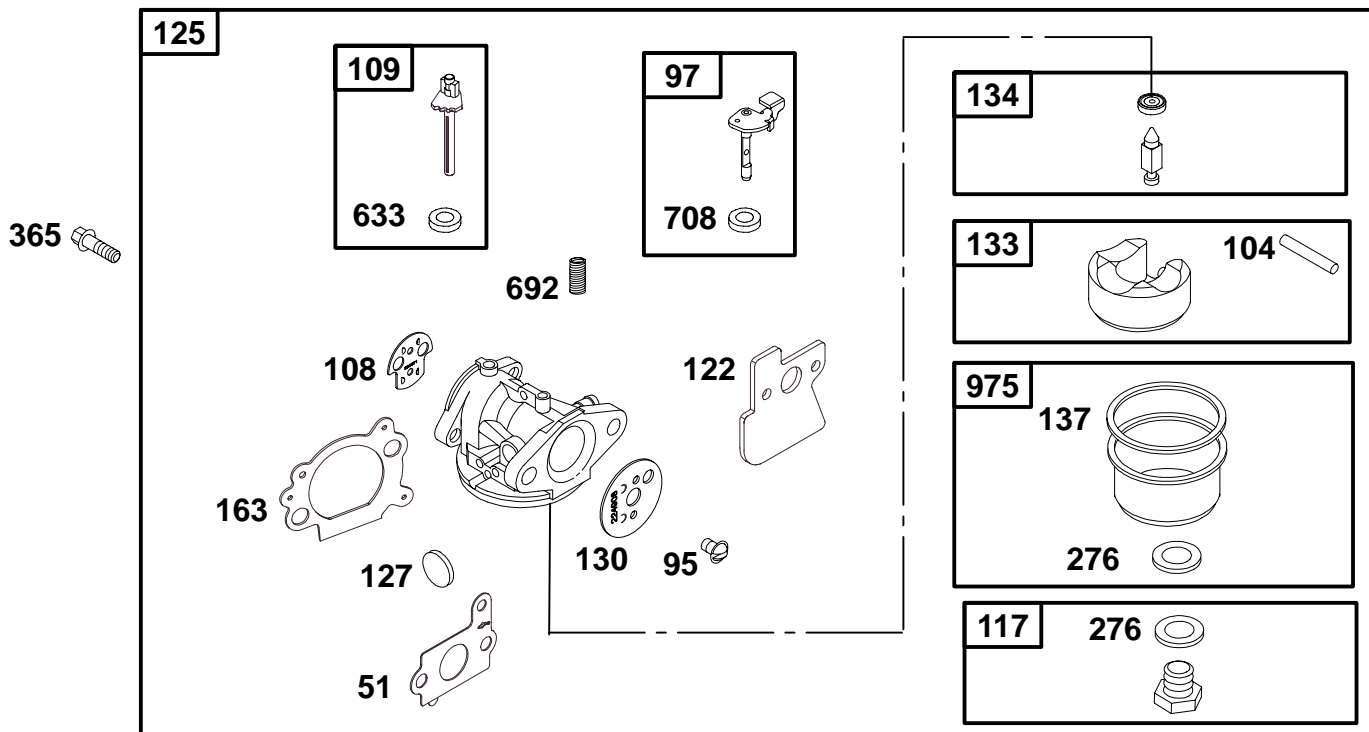

120600 to 120699

REF. NO.	PART NO.	DESCRIPTION	REF. NO.	PART NO.	DESCRIPTION	REF. NO.	PART NO.	DESCRIPTION
51	◆◆◆692668	Intake Gasket						
95	◆94098	Screw (Throttle Valve)						
97	◆499682	Throttle Shaft						
104	◆691242	Float Hinge Pin						
108	◆691182	Choke Valve						
109	◆693866	Choke Shaft						
117	◆498981	Main Jet (Standard) (Used After Code Date 99030700).						
		Note						
		◆497466 Main Jet (High Altitude) (Used After Code Date 99030700).						
		◆498978 Main Jet (Standard) (Used After Code Date 99030700). Used on Type No(s). 0131, 0146.						
		◆498975 Main Jet (High Altitude) (Used After Code Date 99030700). Used on Type No(s). 0131, 0146.						
		◆122◆◆◆692799 Carburetor Spacer						
125	◆694204	Carburetor (Used After Code Date 99030800).						
		◆497466 Main Jet (Standard) (Used Before Code Date 99030800). Used on Type No(s). 0131, 0146.						
		◆496495 Main Jet (High Altitude) (Used Before Code Date 99030800).						
		◆494870 Main Jet (Standard) (Used Before Code Date 99030800). Used on Type No(s). 0131, 0146.						
		◆497315 Main Jet (High Altitude) (Used Before Code Date 99030800). Used on Type No(s). 0131, 0146.						
		◆127 ◆ Welch Plug (Sold in Kit Only)						
		◆130 ◆691203 Throttle Valve						
		◆133 ◆398187 Carburetor Float						
		◆134 ◆◆◆398188 Needle/Seat Kit						
		◆137 ◆◆◆693981 Float Bowl Gasket						
		◆163◆◆◆692667 Air Cleaner Gasket						
		◆276 ◆◆◆271716 Sealing Washer						
		◆365 ◆691136 Screw (Carburetor)						
		◆633 ◆◆◆693867 Choke Shaft Seal						
		◆692 ◆690572 Detent Spring						
		◆708 ◆◆◆691321 Dust Seal (Throttle Shaft)						
		◆975 ◆493640 Float Bowl						
		Note						
		◆694202 Carburetor (Used After Code Date 99030800). Used on Type No(s). 0131, 0146.						
		◆693864 Carburetor (Used Before Code Date 99030800).						
		◆693909 Carburetor (Used Before Code Date 99030800). Used on Type No(s). 0131, 0146.						

★ Included in Engine Gasket Set—Ref 358.
▲ Included in Valve Overhaul Kit—Ref 1033.

● Included in Carburetor Overhaul Kit—Ref 121.
◆ Included in Carburetor Gasket Set—Ref 977.