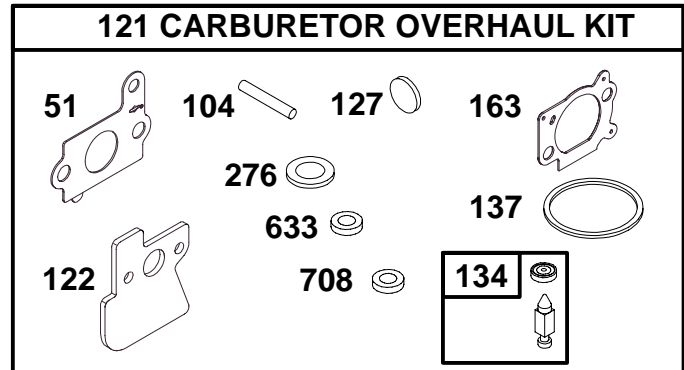

120600 to 120699

REF. NO.	PART NO.	DESCRIPTION	REF. NO.	PART NO.	DESCRIPTION	REF. NO.	PART NO.	DESCRIPTION			
3	★299819	Oil Seal (Magneto Side)	163	◆◆△692667	Air Cleaner Gasket	868	★△498592	Valve Seal			
7	★△273240	Cylinder Head Gasket	177	★280393	O-Ring Seal (Dipstick)	883	★△273348	Exhaust Gasket			
9	★272481	Breather Gasket	276	◆◆271716	Sealing Washer	977	692704	Carburetor Gasket Set			
12	★272198	Crankcase Gasket	358	694090	Engine Gasket Set (Used After Code Date 98111900).	993	★△694088	Cylinder Head Plate Gasket			
20	★399781	Oil Seal (PTO Side)	Note 692702 Engine Gasket Set (Used Before Code Date 98112000).			1022	★△691890	Rocker Cover Gasket			
51	◆◆◆692668	Intake Gasket				585	★272238	Breather Passage Gasket	1033	694091	Valve Overhaul Kit (Used After Code Date 98111900).
104	◆691242	Float Hinge Pin	633	◆◆693867	Choke Shaft Seal	Note 692705 Valve Overhaul Kit (Used Before Code Date 98112000).					
121	692703	Carburetor Overhaul Kit	708	◆◆691321	Dust Seal (Throttle Shaft)				1081	★280966	O-Ring Seal (Dipstick Tube)
122	◆◆◆692799	Carburetor Spacer									
127	●	Welch Plug (Sold in Kit Only)									
134	◆398188	Needle/Seat Kit									
137	◆◆693981	Float Bowl Gasket									

★ Included in Engine Gasket Set—Ref 358.
△ Included in Valve Overhaul Kit—Ref 1033.

◆ Included in Carburetor Overhaul Kit—Ref 121.
◆ Included in Carburetor Gasket Set—Ref 977.