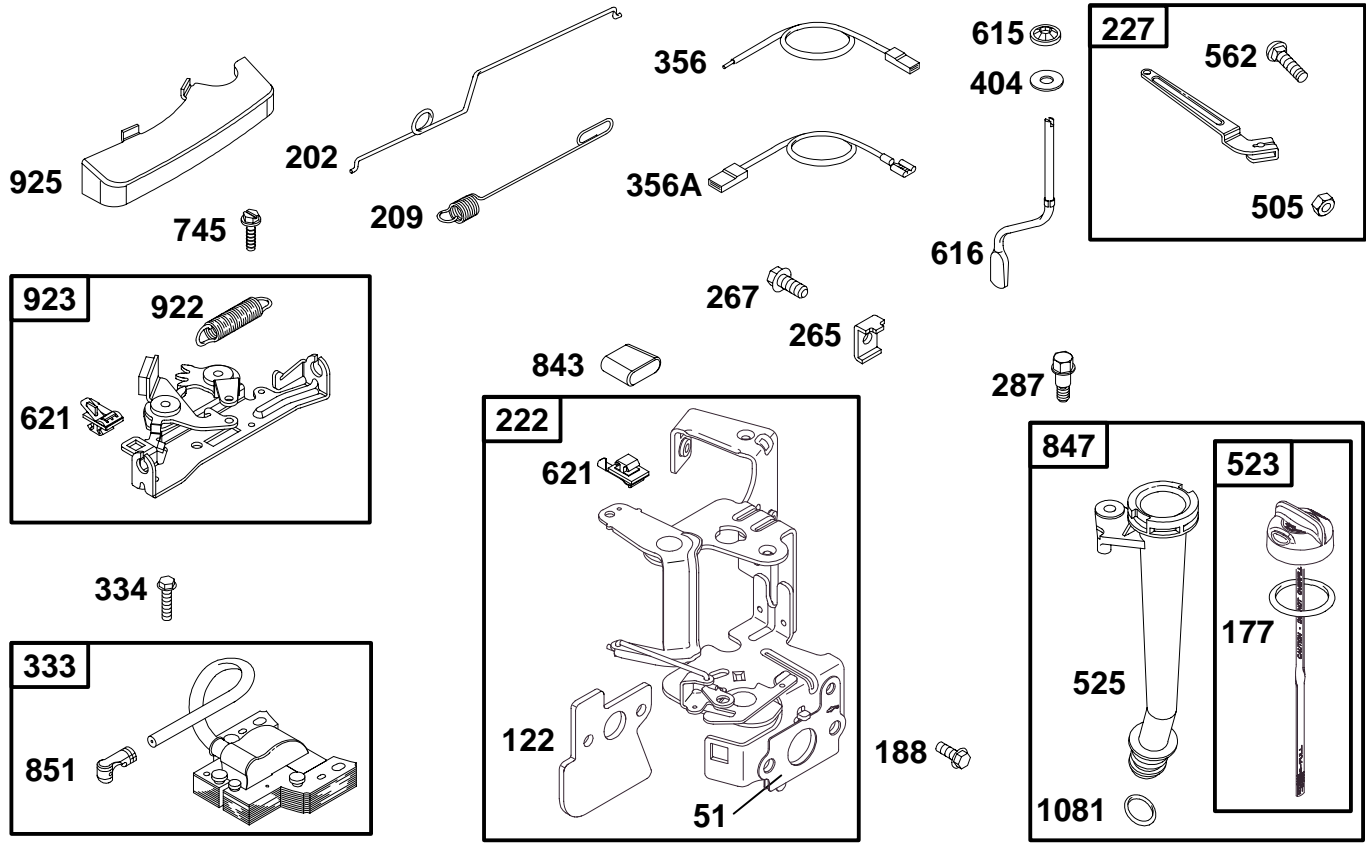

# 120600 to 120699

REF. NO.	PART NO.	DESCRIPTION	REF. NO.	PART NO.	DESCRIPTION	REF. NO.	PART NO.	DESCRIPTION	
51	692668	Intake Gasket	222	693378	Control Bracket	523	499621	Dipstick	
122	692799	Carburetor Spacer			<b>Note</b>	525	495265	Dipstick Tube	
177	280393	O-Ring Seal (Dipstick)			692672	Control Bracket	562	94852	Bolt (Governor Control Lever)
188	691147	Screw (Control Bracket)			Used on Type No(s). 0100, 0131, 0146.	615	690340	Governor Shaft Retainer	
202	691303	Mechanical Governor Link			693897	Control Bracket	616	691306	Governor Crank
209	691290	Governor Spring			Used on Type No(s). 0133.			<b>Note</b>	
		<b>Note</b>	227	691467	Governor Control Lever			691308	Governor Crank
		263042	Governor Spring					Used on Type No(s). 0110, 0132, 0133.	
		Used on Type No(s). 0146.	265	213146	Casing Clamp	621	396847	Stop Switch	
		693032	Governor Spring	267	94882	745	94512	Screw (Brake)	
		Used on Type No(s). 0133.			(Casing Clamp)	843	272616	Lever Sleeve	
			287	94511	Screw (Dipstick Tube)	847	498715	Dipstick/Tube Assembly	
			333	802574	Magneto Armature	851	493880	Spark Plug Terminal	
			334	94731	Screw (Magneto Armature)	922	262640	Brake Spring	
						923	493442	Brake	
			356	692390	Stop Wire	925	690595	Linkage Cover	
			356A	693010	Stop Wire	1081	280966	O-Ring Seal (Dipstick Tube)	
			404	690272	Washer (Governor Crank)				
			505	231082	Nut (Governor Control Lever)				