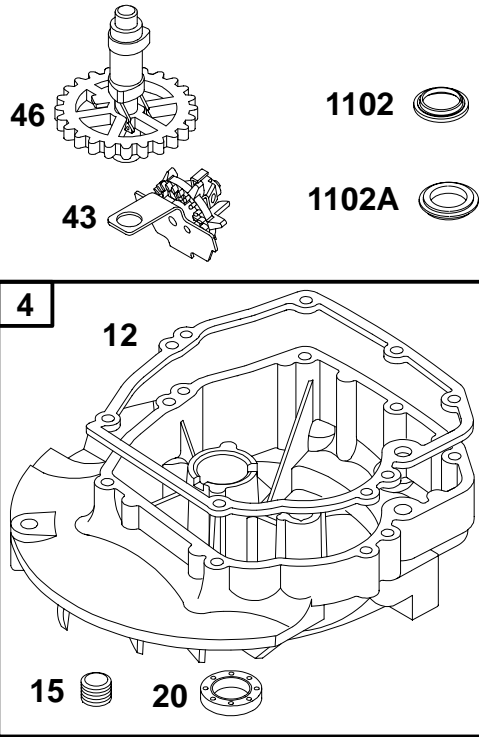

120600 to 120699

REF. NO.	PART NO.	DESCRIPTION	REF. NO.	PART NO.	DESCRIPTION	REF. NO.	PART NO.	DESCRIPTION
4	499619	Engine Sump Note 498983 Engine Sump Used on Type No(s). 0110, 0132, 0133.	22	691092	Screw (Crankcase Cover/ Sump) Note 94612 Screw (Crankcase Cover/ Sump) (One Used in Hole Nearest Breather)	46	694037	Camshaft (Used After Code Date 99030700). Note 692453 Camshaft (Used Before Code Date 99030800).
12	★272198	Crankcase Gasket	43	493737	Governor/Oil Slinger Note 691486 Governor/Oil Slinger Used on Type No(s). 0110, 0132, 0133.	1102	691255	Guide Pilot Used on Type No(s). 0110, 0132.
15	94880	Oil Drain Plug				1102A	691266	Guide Pilot Used on Type No(s). 0133.
20	★399781	Oil Seal (PTO Side)						

★ Included in Engine Gasket Set—Ref 358.
Δ Included in Valve Overhaul Kit—Ref 1033.

● Included in Carburetor Overhaul Kit—Ref 121.
◆ Included in Carburetor Gasket Set—Ref 977.