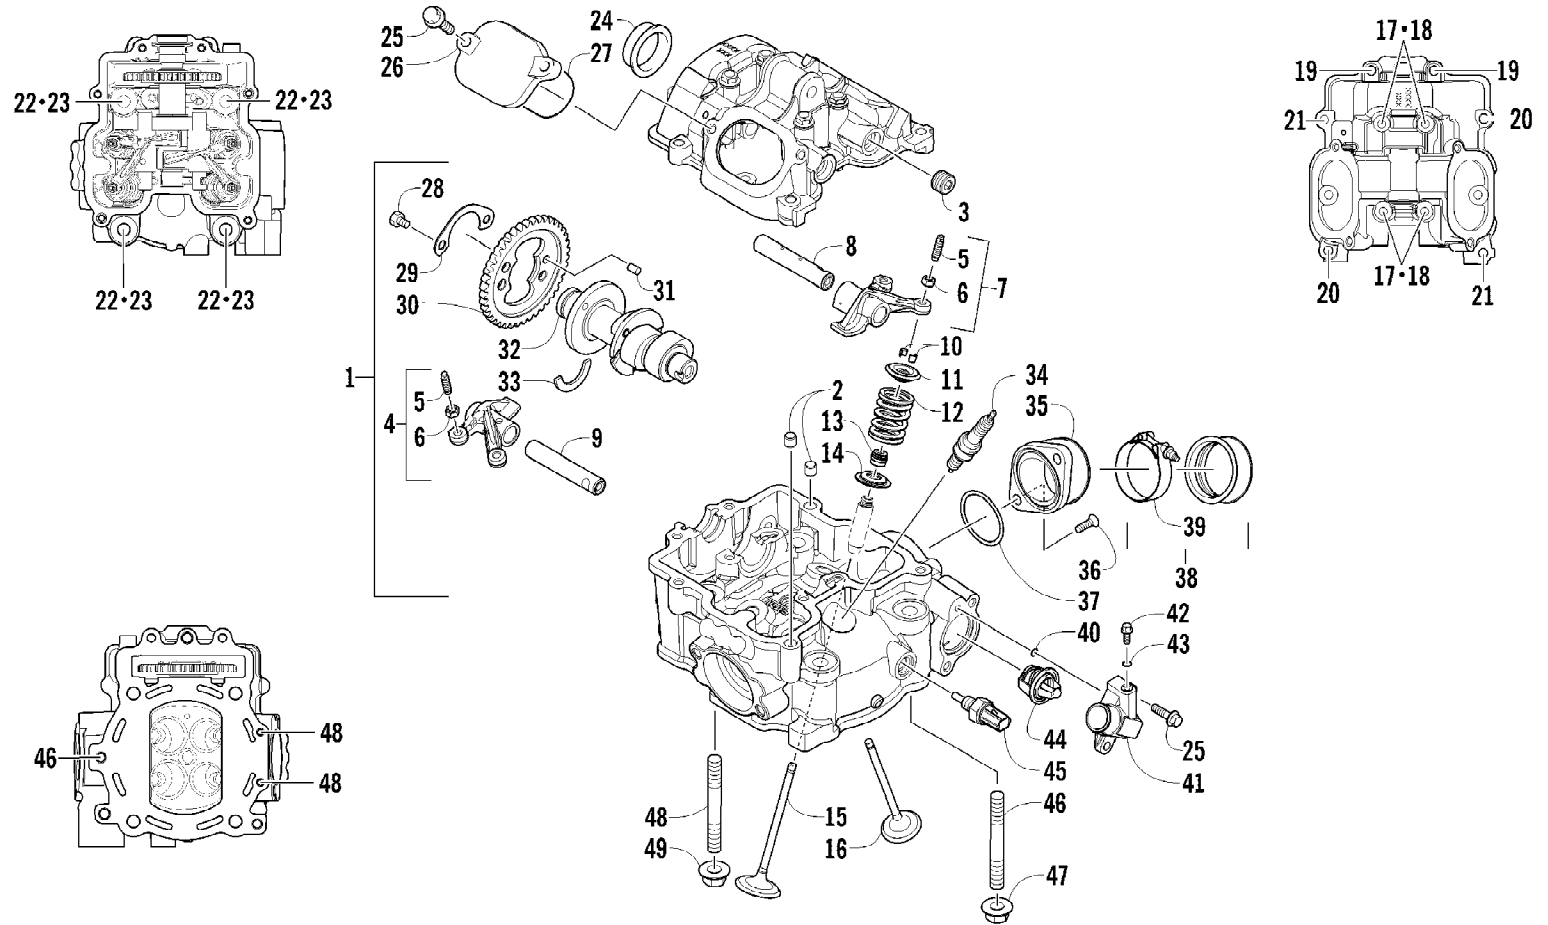

CYLINDER HEAD AND CAMSHAFT/VALVE ASSEMBLY (ENGINE SERIAL NO. 0309070 AN)

2011 ATV 700s H1 EFI TBX METALLIC CAT GREEN (A2011BBT1PUSA) Page 24 of 87
CYLINDER HEAD AND CAMSHAFT/VALVE ASSEMBLY (ENGINE SERIAL NO. 0309070 AN

Ref #	Part Number	Qty	S/P/F	Description
1	0808-184	1		Head, Cylinder - Assembly (inc. 2-17)
2	0829-048	2	/P	Pin, Dowel
3	0831-083	2		Plug, Shaft
4	0809-237	1	/P	Arm, Valve Rocker - Exhaust (inc. two No. 5-6)
5	0809-240	4	/P	Screw, Adjuster
6	0827-059	4		Nut
7	0809-234	1	/P	Arm, Valve Rocker - Intake (inc. two No. 5-6)
8	0809-241	1		Shaft, Rocker Arm - Intake
9	0809-242	1		Shaft, Rocker Arm - Exhaust
10	0809-233	8		Cotter, Valve
11	0809-232	4		Retainer, Spring
12	0809-231	4	/P	Spring, Valve
13	0830-186	4	/P	Seal, Oil
14	0809-215	4		Seat, Spring - Valve
15	0809-228	2	/P	Valve, Intake
16	0809-229	2	/P	Valve, Exhaust
17	0826-149	4		Screw, Cap
18	0830-155	4	/P	Gasket
19	0826-002	2		Screw, Cap
20	0826-005	2		Screw, Cap
21	0826-006	2		Screw, Cap
22	0808-037	4	/P	Screw, Cap
23	0830-147	4	/P	Washer
24	0808-077	1		Plug, Cylinder Head
25	0826-007	6		Screw, Cap
26	0808-003	2		Cap, Inspection
27	0830-167	2	/P	O-Ring
28	0826-034	2		Screw, Cap
29	0828-004	1		Plate, Retainer
30	0809-002	1		Sprocket
31	0829-049	1		Pin, Dowel
32	0809-245	1	/P	Camshaft
33	0809-003	1		C-Ring
34	0217-799	1	/P/F	Spark Plug
35	0470-668	1		Flange, Intake Manifold
36	0826-008	2		Screw, Machine
37	0830-090	1		O-Ring
38	0437-069	1	/P	Boot (inc. 39)
39	1423-041	1		Clamp
40	0830-168	1	/P	O-Ring
41	0808-208	1		Cover, Thermostat (inc. 42-43)
42	8408-512	1		Screw, Cap
43	0423-182	1	/P	O-Ring
44	0808-078	1		Thermostat
45	0808-124	1		Sensor, Engine Coolant Temperature
46	0827-031	1		Bolt, Stud
47	8424-804	1		Nut
48	0827-054	2		Bolt, Stud
49	8424-604	2		Nut