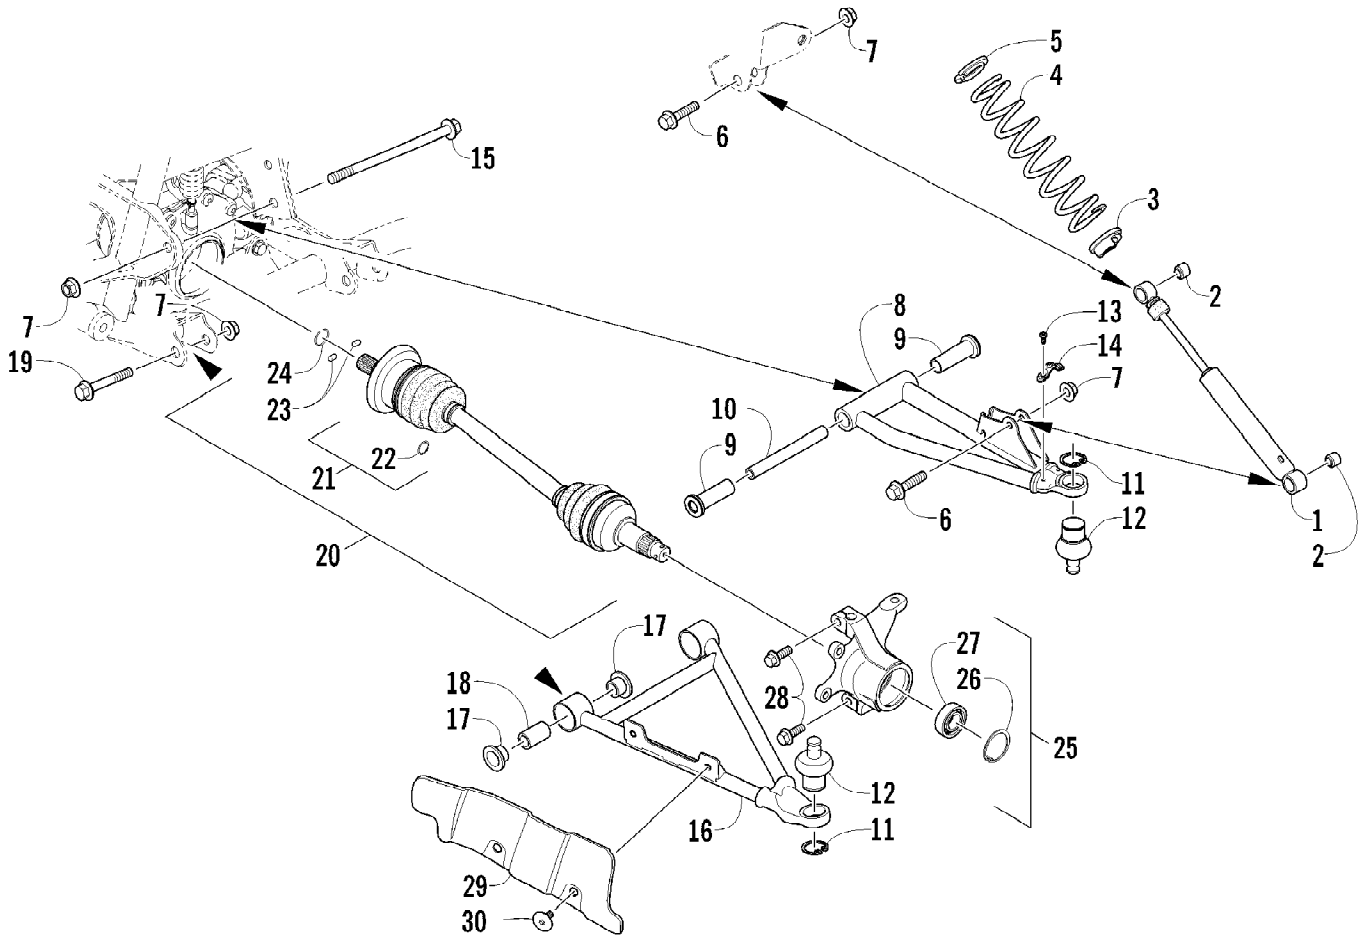

Ref #	Part Number	Qty	S/P/F	Description
1	0403-209	2		Shock Absorber (inc. 2)
2	0403-182	4		Bushing
3	0403-102	2		Cam, Spring Adjuster
4	0503-353	2		Spring, Suspension
5	1603-889	2	/P	Retainer, Spring
6	8409-040	4		Screw, Cap
7	0423-744	10		Nut, Lock
8	0503-416	1	/P	A-Arm, Upper Right (inc. 9-12)
8	0503-417	1	/P	A-Arm, Upper Left (inc. 9-12)
9	0403-207	4	/P	Bushing
10	0403-080	2		Axle
11	0423-009	4	/P	Ring, Retaining
12	0405-115	4	/P	Ball Joint
13	0423-946	4		Screw, Self-Tapping
14	1502-594	2		Clamp, Routing
15	0423-334	2		Screw, Cap
16	0503-376	1	/P	A-Arm, Lower Right (inc. 17-18 and two No. 11-12)
16	0503-377	1	/P	A-Arm, Lower Left (inc. 17-18 and two No. 11-12)
17	0403-208	8	/P	Bushing
18	0403-214	4	/P	Axle
19	8409-075	4		Screw, Cap
20	1502-800	1	S/P	Axle, Drive - Right (inc. 21-24)
20	1502-799	1	S/P	Axle, Drive - Locking - Left (inc. 21-24)
21	1436-419	2		Repair Kit, Boot (inc. 22)
22	1441-988	2		Clip, Retaining
23	1402-885	4		Pin, Detent
24	1402-889	2		Clip, Retaining
25	0505-576	1	/P	Knuckle - Assembly - Right (inc. 26-27)
25	0505-577	1	/P	Knuckle - Assembly - Left (inc. 26-27)
26	0423-423	2		Ring, Retaining
27	1402-809	2	/P	Bearing
28	8409-030	4		Screw, Cap
29	1406-034	1		Guard, Boot - Right
29	1406-035	1		Guard, Boot - Left
30	0423-545	4	/P	Screw, Shoulder