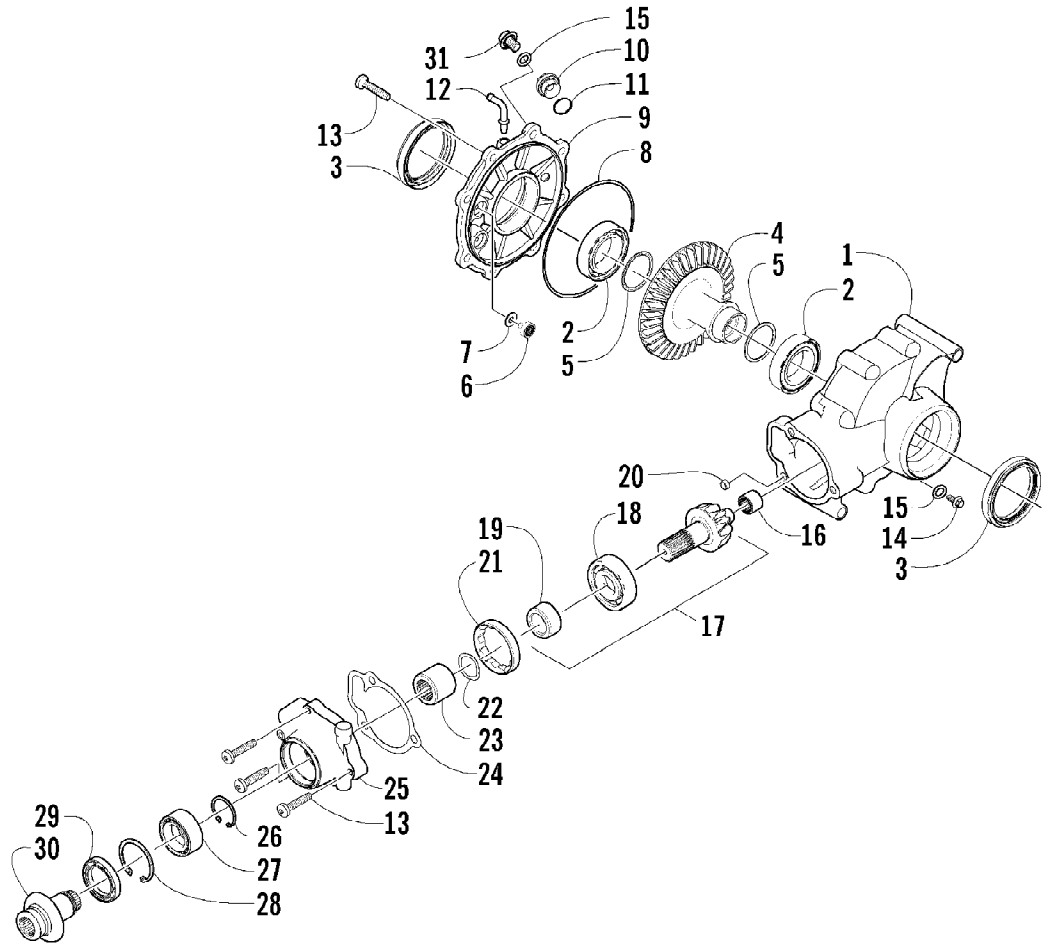

Ref #	Part Number	Qty	S/P/F	Description
	1502-401	1		Complete Rear Drive Gearcase Assembly
1	1502-317	1		Housing, Gearcase
2	0402-393	2		Bearing
3	1402-713	2	S	Seal
4	1402-033	1		Gear, Ring - 34T
5	0402-405	AR		Shim, 41 x 49 x 1.3 mm
5	0402-406	AR		Shim, 41 x 49 x 1.4 mm
5	0402-407	AR		Shim, 41 x 49 x 1.5 mm
5	0402-408	AR		Shim, 41 x 49 x 1.6 mm
5	0402-409	AR		Shim, 41 x 49 x 1.7 mm
6	0402-326	1		Button, Thrust
7	0402-429	AR		Shim, 6.3 x 18 x 1.3 mm
7	0402-430	AR		Shim, 6.3 x 18 x 1.4 mm
7	0402-431	AR		Shim, 6.3 x 18 x 1.5 mm
7	0402-432	AR		Shim, 6.3 x 18 x 1.6 mm
7	0402-433	AR		Shim, 6.3 x 18 x 1.7 mm
8	0423-149	1		O-Ring
9	1502-082	1		Cover, Gearcase
10	0402-333	1	/P	Plug, Magnetic (inc. 11)
11	0423-154	1		O-Ring
12	1402-102	1		Fitting
13	0423-118	11		Screw, Self-Tapping
14	1402-210	1	/P	Plug, Fill (inc. one No. 15)
15	0423-153	2		O-Ring
16	0402-328	1		Bearing
17	0502-784	1		Gear, Pinion - Assembly - 11T (inc. 18-19)
18	0402-327	1		Bearing
19	0402-336	1		Collar, Retaining
20	0402-411	1		Pin, Dowel
21	0402-331	1		Collar, Lock
22	0402-982	1		Washer, Wave
23	0402-981	1		Collar, Shaft
24	0402-947	1		Gasket, Flange
25	0502-529	1		Housing, Pinion
26	0423-417	1		Ring, Retaining
27	1402-043	1		Bearing
28	0423-423	1		Ring, Retaining
29	1402-011	1		Seal
30	1502-085	1	/P	Shaft, Input
31	1402-211	1		Plug, Oil Level (inc. one No. 15)