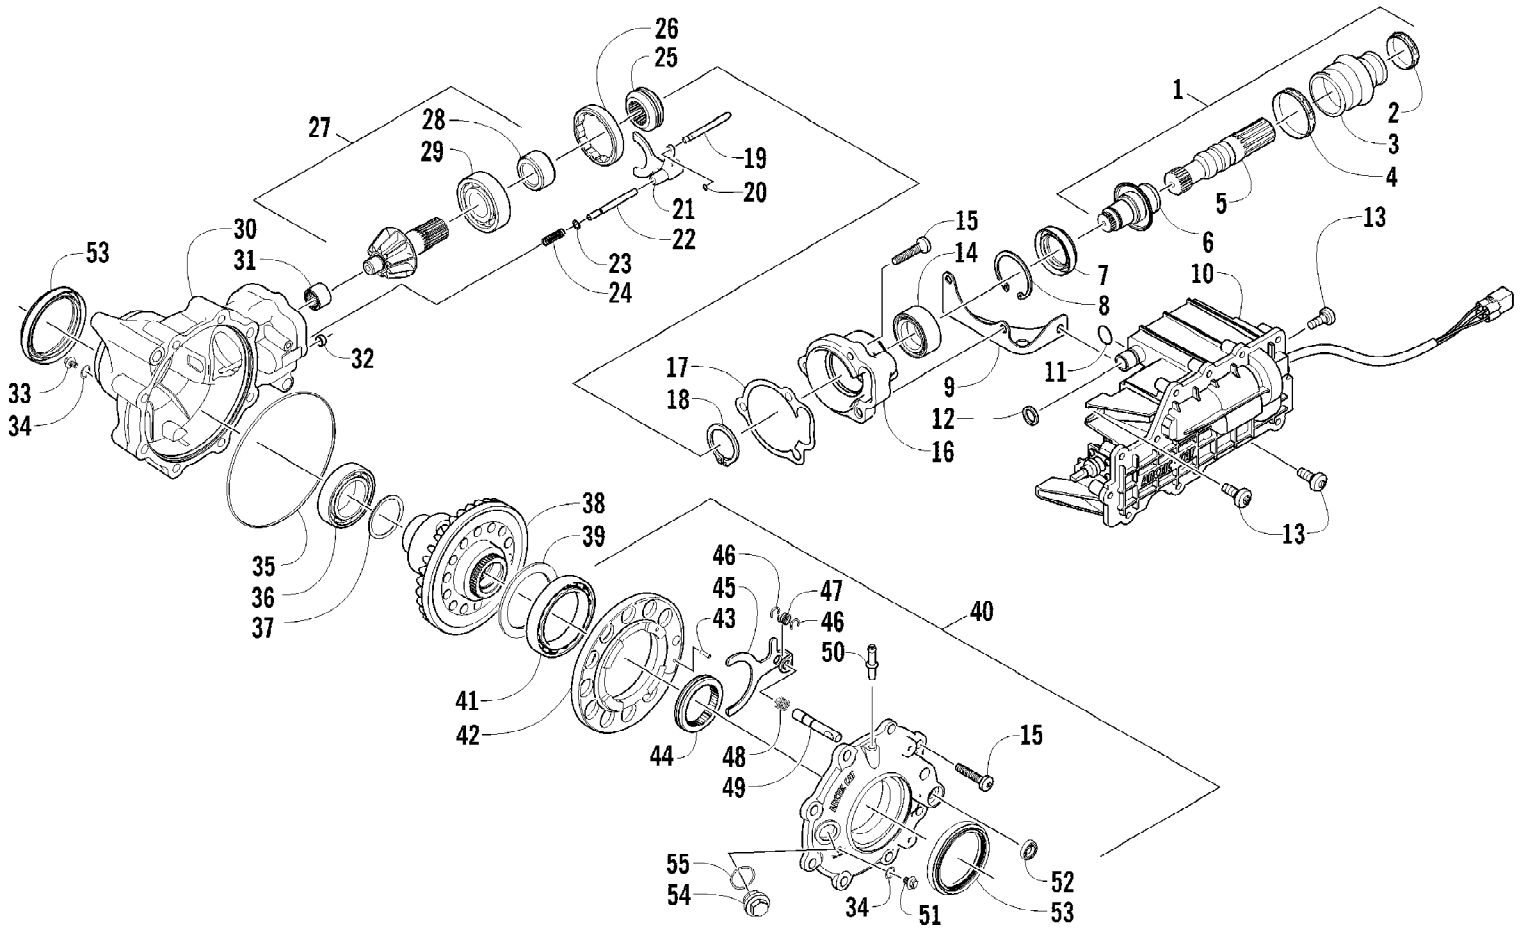

Ref #	Part Number	Qty	S/P/F	Description
1	4506-391	1		Frame, Main
2	2416-401	1		Clip, Routing
3	8409-020	4	/P	Screw, Cap
4	1506-596	2	/P	Channel, Bumper Mounting
5	1506-562	1		Bracket, Mounting - Bumper - Right
5	1506-563	1		Bracket, Mounting - Bumper - Left
6	8408-816	7		Screw, Cap
7	8410-835	2		Screw, Cap
8	2506-641	2		Strap, Support
9	8424-805	2		Nut
10	2506-639	1		Bumper, Front
11	0411-501	1		Decal, Bumper - "Arctic Cat"
12	0423-744	2		Nut, Lock
13	2516-852	1	/P	Brace, A-Arm
14	8409-025	2		Screw, Cap
15	2406-091	1		Panel, Belly
16	0423-101	12		Screw, Shoulder
17	0406-289	2		Pad, Frame
18	8424-802	4		Nut
19	8409-016	4		Screw, Cap
20	1506-590	1		Footrest - Right
20	1506-591	1		Footrest - Left
21	2506-447	1		Bracket, Support
22	0509-022	1		Taillight Assembly (inc. 23-25)
23	0509-025	1		Housing, Taillight
24	0409-056	1		Bulb, Taillight
25	0409-057	1		Socket, Taillight
26	1406-790	4		Pad, Taillight
27	0423-534	2		Grommet
28	1411-077	1		Decal, Warning - Towing