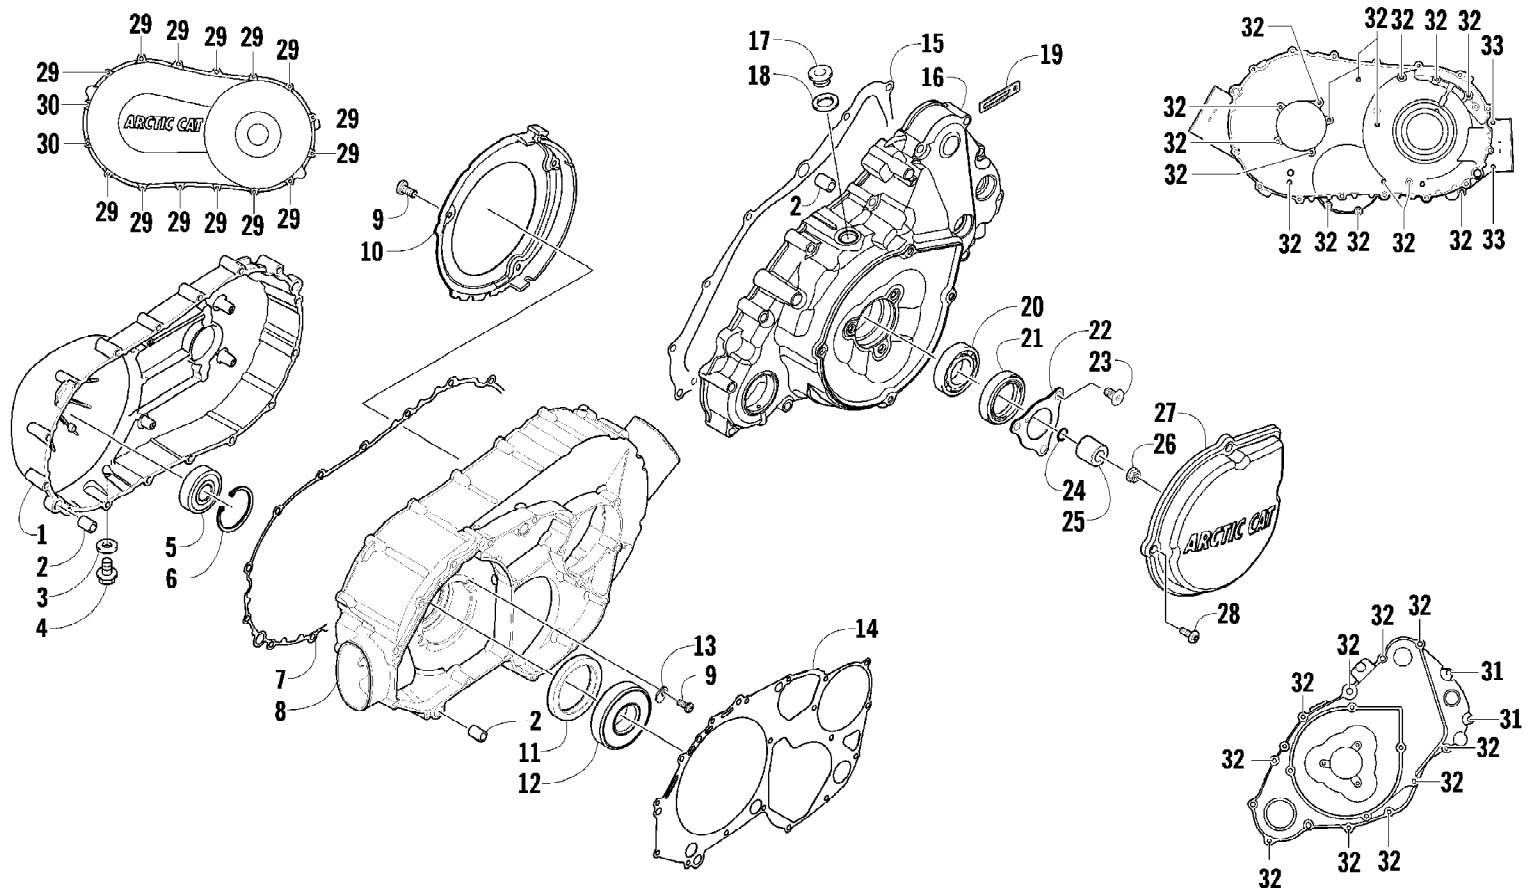

2011 ATV 700s H1 EFI TBX METALLIC CAT GREEN (A2011BBT1PUSA)  
CAM CHAIN ASSEMBLY

Page 6 of 87

Ref #	Part Number	Qty	S/P/F	Description
1	0810-001	1		Chain, Cam
2	0810-002	1		Guide, Chain
3	0810-003	1		Tensioner, Chain
4	0826-036	1		Pivot, Tensioner
5	0830-025	1		Washer, Crush
6	0810-004	1		Adjuster, Tensioner - Assembly
7	0830-018	1		Gasket
8	8468-625	2		Screw, Machine
9	0830-107	2		Gasket
10	8400-610	1		Screw, Cap
11	0828-129	1		Washer

2011 ATV 700s H1 EFI TBX METALLIC CAT GREEN (A2011BBT1PUSA)  
CARGO BOX AND TAILGATE ASSEMBLY

Page 8 of 87

Ref #	Part Number	Qty	S/P/F	Description
1	2506-767	1	/P	Box, Cargo (inc.2-3)
2	0411-975	1		Decal, Warning - No Passenger/Weight Limit
3	0411-980	1		Decal, Reflector - Right
3	0411-979	1		Decal, Reflector - Left
4	0423-623	7		Bolt, Carriage
5	1506-933	7		Plate, Retainer
6	8424-802	7		Nut
7	8474-630	16		Screw, Machine
8	0541-364	2	/P	Rail, Cargo Box
9	8424-602	12	/P	Nut
10	1506-940	1		Hook, Tailgate - Right
10	1506-941	1		Hook, Tailgate - Left
11	8471-616	2		Screw, Machine
12	1506-568	1		Tailgate Assembly (inc. 13-20)
13	1506-567	1		Brace, Tailgate
14	1506-561	1		Latch, Tailgate
15	1406-709	1		Panel, Tailgate - Front
16	1406-711	1		Shaft, Pivot
17	1406-755	2		Bumper, Tailgate
18	0423-101	4		Screw, Shoulder
19	0623-784	10		Screw, Self-Tapping
20	1406-710	1		Panel, Tailgate - Rear
21	2411-402	1		Decal, Rear - "Arctic Cat"
22	2411-400	1		Decal, Side - "Arctic Cat" - Right
22	2411-401	1		Decal, Side - "Arctic Cat" - Left

Ref #	Part Number	Qty	S/P/F	Description
1	0423-550	2		Clamp, Plastic
2	0423-342	4	/P	Screw, Self-Tapping
3	0413-252	1		Boot, Duct - Air Intake - Front
4	0423-019	2		Clamp
5	0413-250	1		Duct, Air Intake - Front - Lower
6	0470-750	1		Duct, Air Intake - Front - Upper
7	0470-729	1		Cup, Air Intake
8	0423-730	1		Clamp
9	0413-206	1	/P	Boot, Duct - Air Out - Rear
10	0470-824	1	/P	Duct, Air Out - Rear (inc. three No. 11 and 12-13)
11	0623-784	4		Screw, Self-Tapping
12	0470-778	1		Duct
13	0470-825	1		Duct