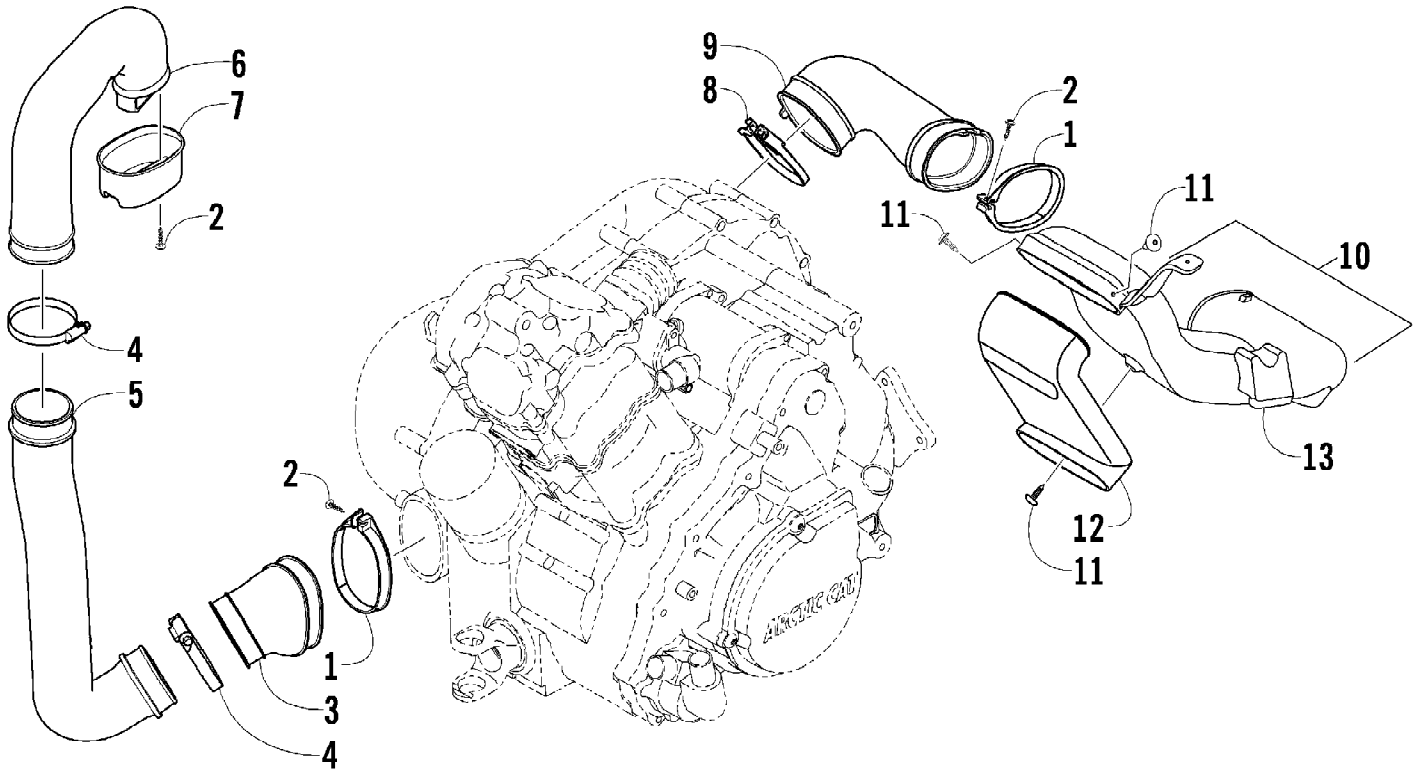

Ref #	Part Number	Qty	S/P/F	Description
1	0423-550	2		Clamp, Plastic
2	0423-342	4	/P	Screw, Self-Tapping
3	0413-252	1		Boot, Duct - Air Intake - Front
4	0423-019	2		Clamp
5	0413-250	1		Duct, Air Intake - Front - Lower
6	0470-750	1		Duct, Air Intake - Front - Upper
7	0470-729	1		Cup, Air Intake
8	0423-730	1		Clamp
9	0413-206	1	/P	Boot, Duct - Air Out - Rear
10	0470-824	1	/P	Duct, Air Out - Rear (inc. three No. 11 and 12-13)
11	0623-784	4		Screw, Self-Tapping
12	0470-778	1		Duct
13	0470-825	1		Duct