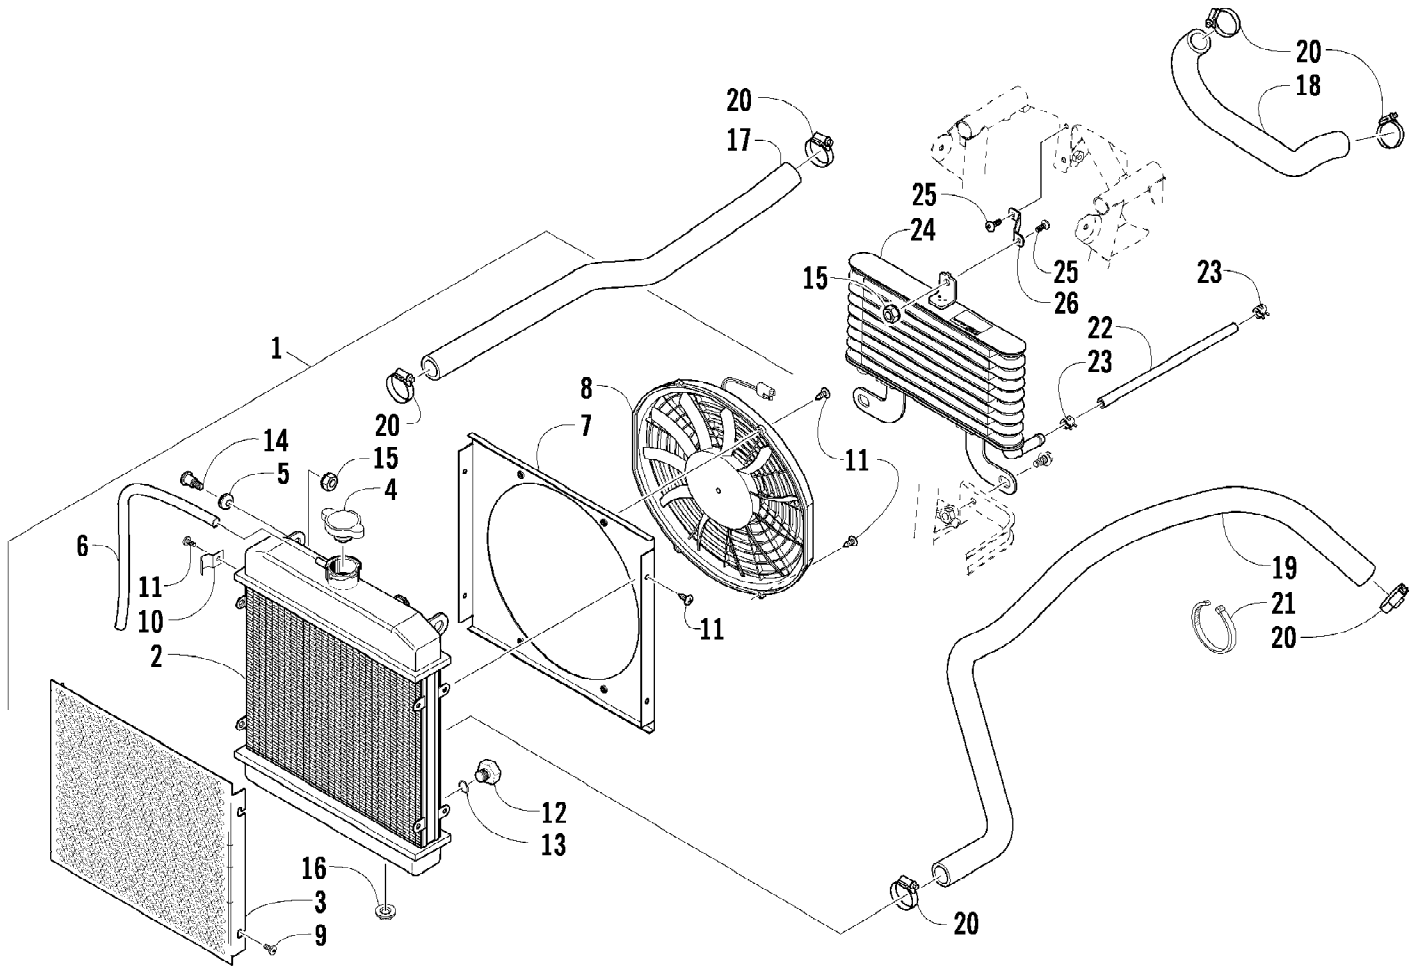

Ref #	Part Number	Qty	S/P/F	Description
1	0413-256	1	/P	Radiator Assembly (inc. 2-13)
2	0413-205	1		Radiator
3	0413-007	1		Screen
4	0413-255	1	/P	Cap
5	0423-030	2		Grommet
6	0610-016	AR	/P	Hose - 25 ft
6	0610-015	AR	/P	Hose - 100 ft
7	0413-203	1		Shroud, Fan
8	0413-123	1	/P	Fan, Cooling
9	8475-512	4		Screw, Machine
10	0423-351	1		Clamp, Wire
11	0623-378	8		Screw, Self-Tapping
12	0413-195	1		Plug, Drain
13	1602-213	1	/P	O-Ring
14	0423-484	2		Screw, Shoulder
15	0623-038	4		Nut w/Washer
16	0423-028	2		Bushing, Stem
17	0410-002	1		Hose, Coolant - Upper
18	0410-022	1		Hose, Coolant - Crossover
19	0410-229	1		Hose, Coolant - Lower
20	0423-496	6		Clamp, Hose
21	0623-751	AR		Tie, Cable - 11.75 in.
22	0410-127	2		Hose, Oil Cooler
23	0423-632	4		Clamp, Hose
24	0413-211	1	/P	Cooler, Oil
25	8476-612	2		Screw, Machine
26	0513-022	1		Bracket, Mounting - Oil Cooler - Upper