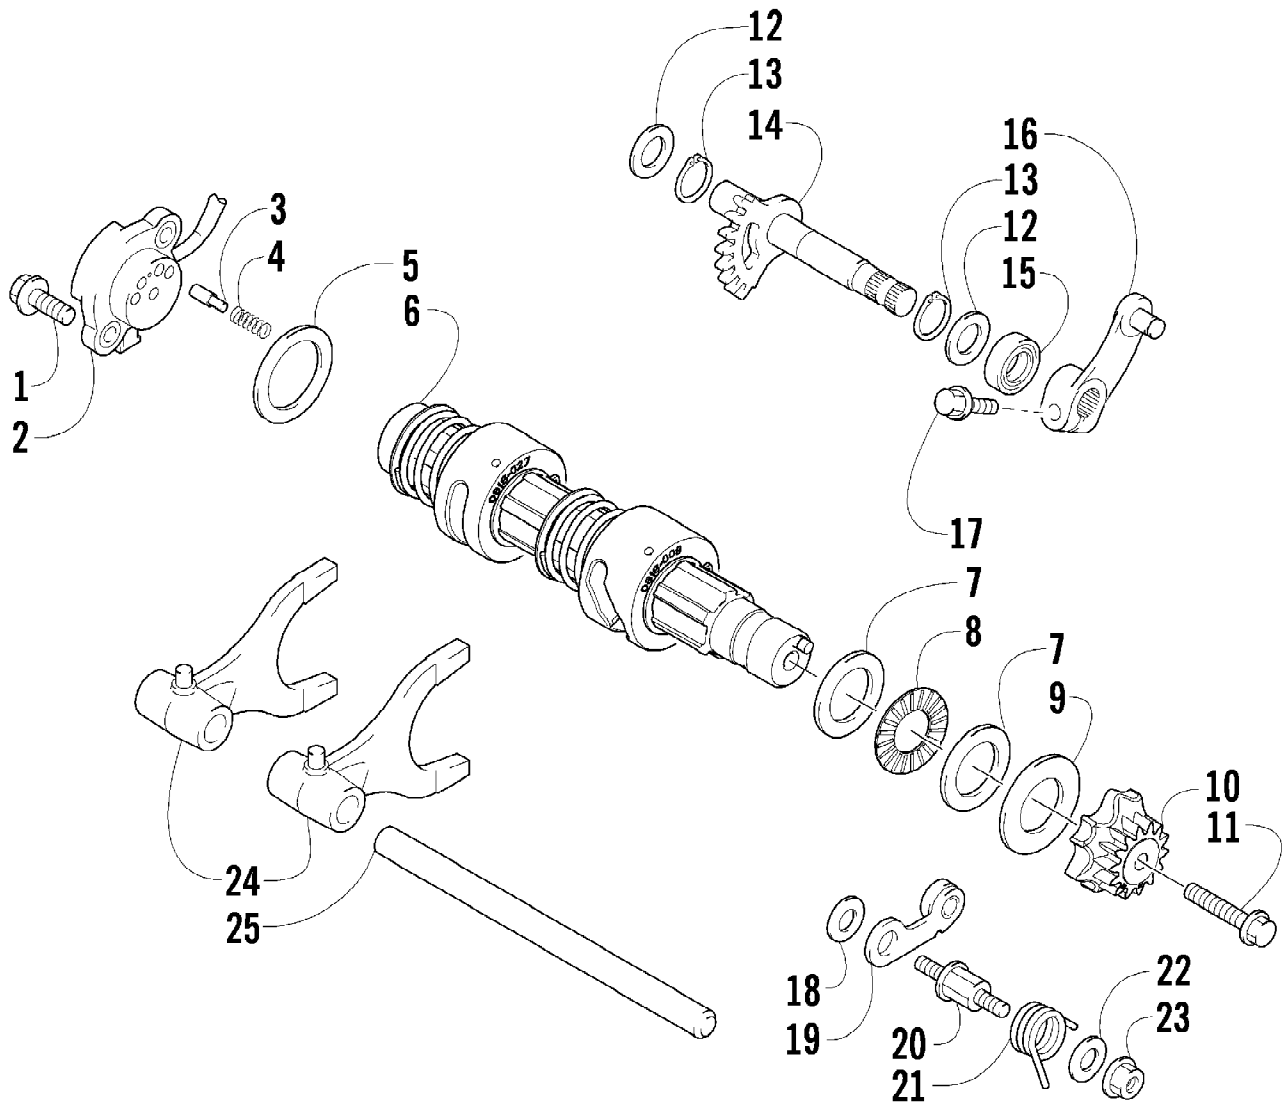

2011 ATV 700s H1 EFI TBX METALLIC CAT GREEN (A2011BBT1PUSA)
GEAR SHIFTING ASSEMBLY

Page 43 of 87

Ref #	Part Number	Qty	S/P/F	Description
1	8470-520	2		Screw, Machine
2	0409-090	1	/P	Switch, Gear Position
3	0818-013	2		Contact
4	0818-017	2		Spring
5	0828-040	1		Washer
6	0818-046	1		Shaft, Gear Shift - Assembly
7	0828-095	2		Washer
8	0832-052	1	/P	Bearing, Thrust
9	0828-037	1		Washer
10	0818-089	1	/P	Plate, Gear Shift Cam
11	0826-006	1		Screw, Cap
12	0828-036	2		Washer
13	0831-010	2		Ring, Retaining
14	0818-007	1	/P	Shaft, Sub-Gear Shift
15	0830-044	1		Seal, Sub-Gear Shift Shaft
16	0818-014	1		Arm, Select
17	8468-620	1	/P	Screw, Machine
18	0828-038	1		Washer
19	0818-002	1		Stopper, Cam
20	0818-004	1		Support, Cam Stopper
21	0818-090	1		Spring
22	0828-035	1		Washer
23	8424-602	1	/P	Nut
24	0818-072	2	/P	Fork, Shift
25	0818-006	1		Shaft, Shift Fork