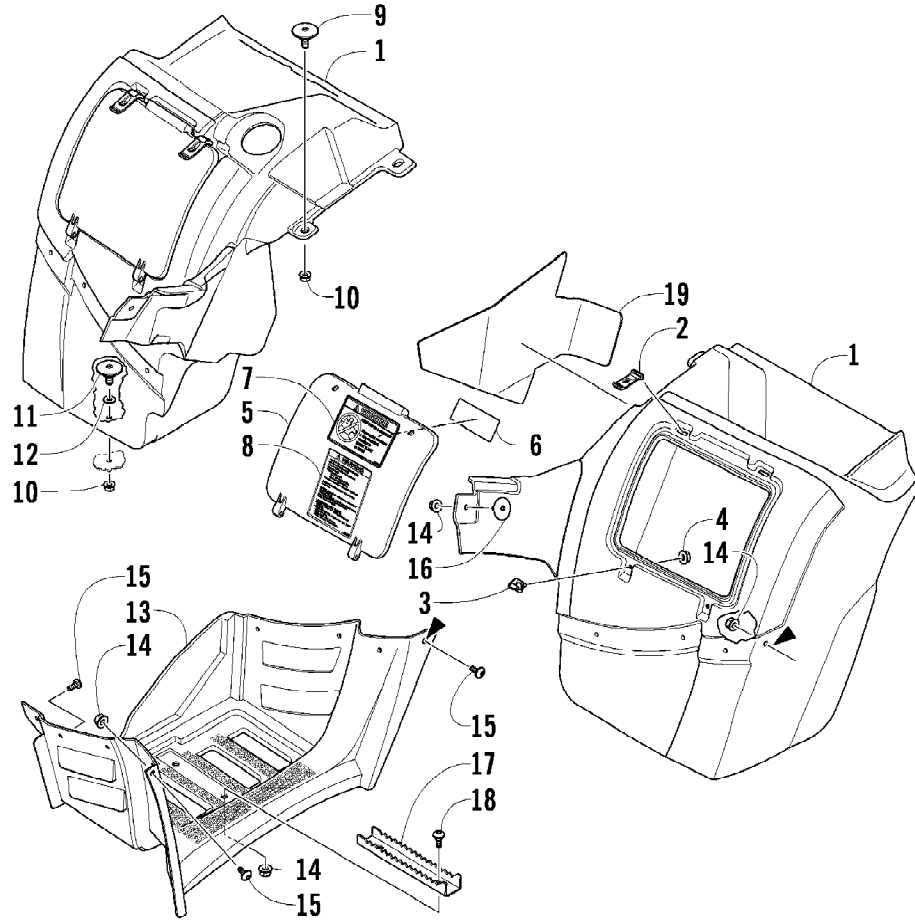

Ref #	Part Number	Qty	S/P/F	Description
1	2506-248	1		Box, Storage - Right (inc. 2-6)
1	2516-571	1		Box, Storage - Left (inc. 2-8)
2	1406-134	4		Strap, Hatch
3	0506-674	4		Hinge
4	8424-502	4		Nut
5	1506-020	2		Hatch
6	0411-487	2		Decal, Caution - Capacity
7	1411-809	1	/P	Decal, Warning - Passenger
8	2411-138	1	/P	Decal, Warning - Tire Pressure
9	0423-735	4		Screw, Shoulder
10	8424-602	8	/P	Nut
11	0423-130	4		Screw, Shoulder
12	0673-349	4		Gasket
13	1406-356	1		Footwell - Right
13	2406-429	1	/P	Footwell - Left
14	0423-540	24		Nut, Lock
15	0423-419	18		Screw, Machine
16	0423-101	2		Screw, Shoulder
17	1506-125	2	/P	Footpeg
18	0423-355	4		Screw, Shoulder
19	0412-395	1		Foil, Protective