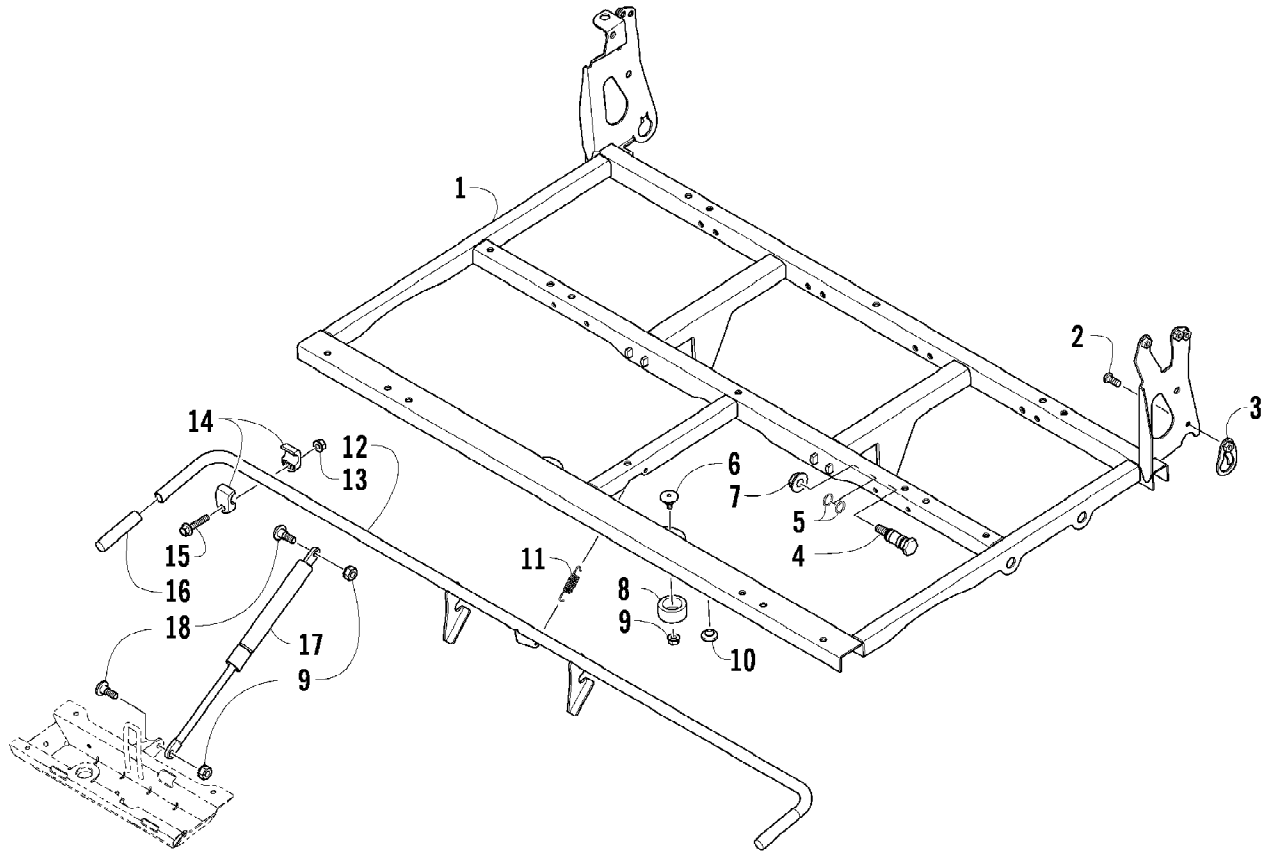

2011 ATV 700s H1 EFI TBX METALLIC CAT GREEN (A2011BBT1PUSA)
TILT FRAME ASSEMBLY

Page 77 of 87

Ref #	Part Number	Qty	S/P/F	Description
1	2506-175	1		Frame, Tilt
2	8471-616	1		Screw, Machine
3	1506-539	1		Bracket, Mounting - Tailgate
4	0423-433	2		Pin, Pivot - Cargo Box
5	1602-213	4	/P	O-Ring
6	0423-130	2		Screw, Shoulder
7	0423-388	2		Nut
8	1506-593	2		Bumper, Tilt Frame
9	0623-038	4		Nut w/Washer
10	0406-877	2	/P	Bumper
11	0423-569	1		Spring
12	1506-528	1		Latch, Tilt Frame
13	8424-802	4		Nut
14	1406-674	8		Bushing, Pivot
15	8408-840	4		Screw, Cap
16	1406-736	2		Grip, Latch
17	2506-194	1		Support, Lift
18	0423-355	2		Screw, Shoulder