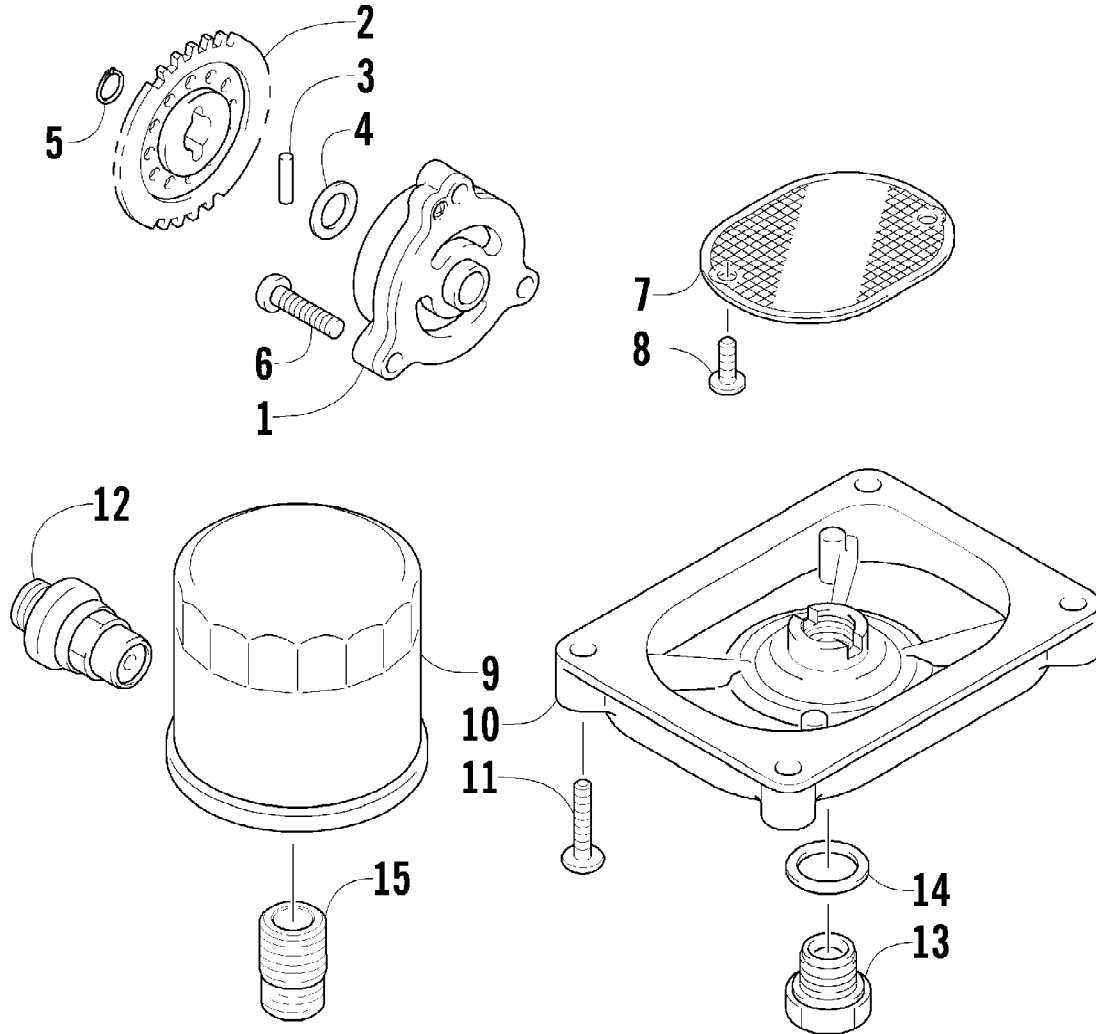

2011 ATV 700s H1 EFI TBX METALLIC CAT GREEN (A2011BBT1PUSA)
OIL FILTER/PUMP ASSEMBLY

Page 53 of 87

Ref #	Part Number	Qty	S/P/F	Description
1	0812-023	1		Pump, Oil
2	0812-083	1	/P	Gear, Driven
3	0829-009	1		Pin
4	0828-007	1	/P	Washer
5	0831-002	1		Ring, Retaining
6	0826-039	3		Screw, Machine
7	0812-057	1	/P	Strainer, Oil
8	0826-040	2		Screw, Machine
9	0812-029	1	S	Filter, Oil
10	0812-053	1		Cap, Oil Strainer
11	8468-625	4		Screw, Machine
12	0812-007	1		Valve, Oil-Relief - Assembly
13	0812-006	1		Plug, Drain
14	0830-017	1		Gasket, Drain Plug
15	0812-008	1		Union, Oil Filter