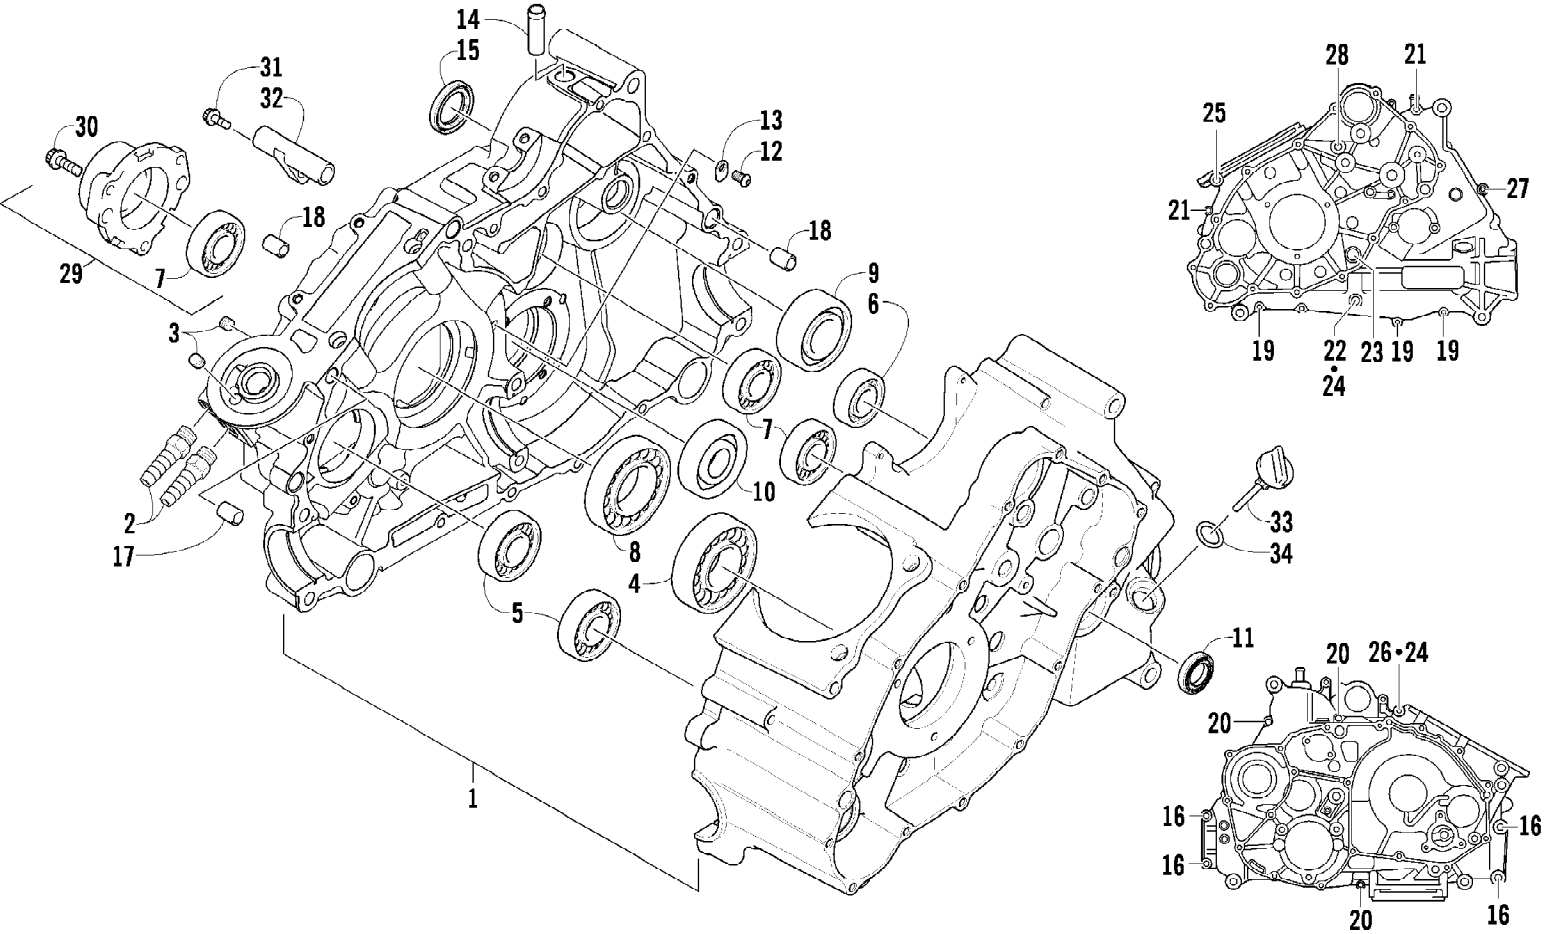

Ref #	Part Number	Qty	S/P/F	Description
1	0801-150	1		Crankcase Assembly (inc. 2-15)
2	0812-061	2		Fitting, Adapter
3	0801-002	2		Plug
4	0832-043	1	/P	Bearing
5	0832-044	2	/P	Bearing
6	0832-049	1	/P	Bearing
7	0832-050	3	/P	Bearing
8	0832-042	1	/P	Bearing
9	0832-048	1	/P	Bearing
10	0832-077	1	/P	Bearing
11	0822-052	1		Seal, Countershaft
12	0826-100	4		Screw, Machine
13	0822-010	4	/P	Retainer, Bearing
14	0801-028	1		Pipe, Breather
15	0830-035	1		Seal, Driveshaft
16	8412-850	4		Screw, Cap
17	0829-003	1		Pin, Dowel
18	0829-002	5		Pin, Dowel
19	8468-645	3		Screw, Machine
20	8468-655	3		Screw, Machine
21	8468-675	2		Screw, Machine
22	8412-860	1		Screw, Cap
23	0826-017	1		Screw, Cap
24	0830-008	2		Gasket
25	0826-019	1		Screw, Cap
26	0826-018	1		Screw, Cap
27	8468-695	1		Screw, Machine
28	8468-680	1		Screw, Machine
29	0801-029	1		Housing, Secondary Shaft (inc. one No. 7)
30	0826-105	3		Screw, Cap
31	0826-038	1		Screw, Cap
32	0801-069	1		Pipe, Breather
33	0801-179	1		Stick, Oil Level
34	0830-010	1		O-Ring