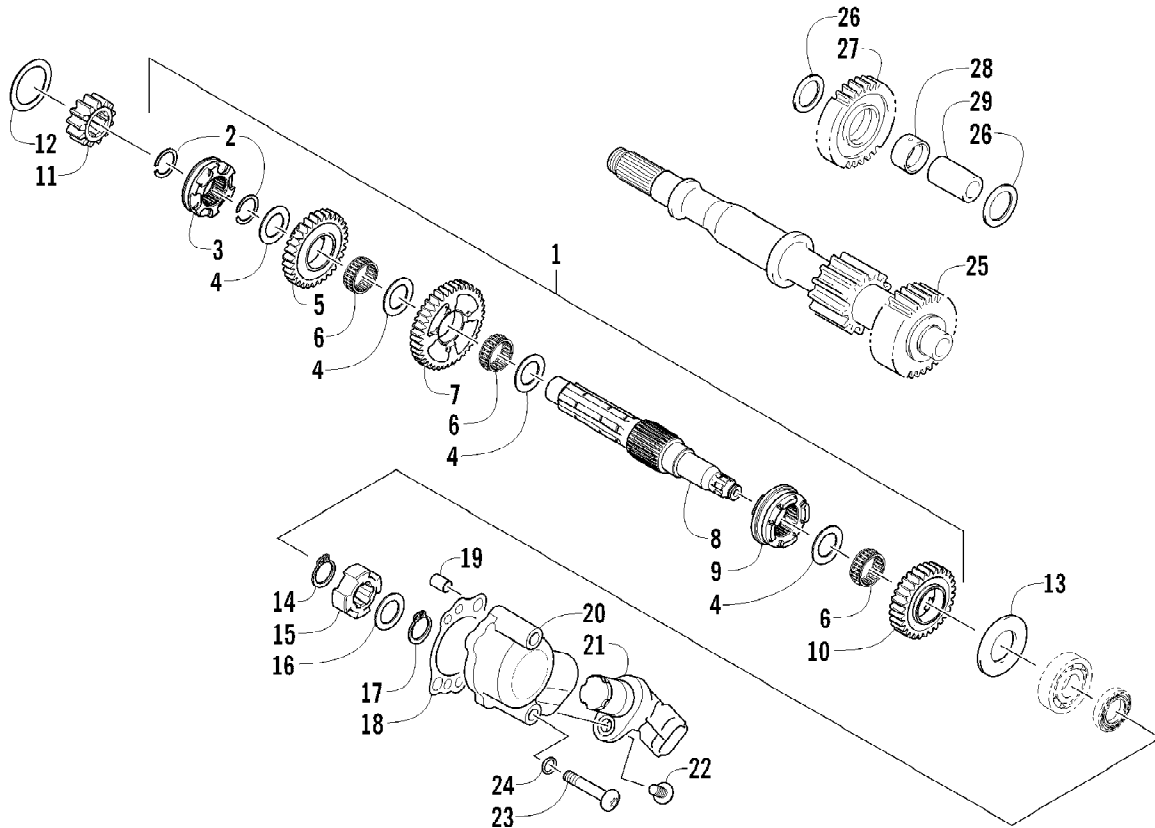

2011 ATV 700s H1 EFI TBX METALLIC CAT GREEN (A2011BBT1PUSA) Page 63 of 87
SECONDARY TRANSMISSION ASSEMBLY (ENGINE SERIAL NO. 0264070 AND UP)

Ref #	Part Number	Qty	S/P/F	Description
1	0822-124	1		Countershaft Assembly (inc. 2-10)
2	0831-085	2		Ring, Retaining
3	0822-120	1		Gear Select, Reverse
4	0822-121	4		Shim
5	0822-119	1		Gear, Reverse Driven
6	0832-082	3		Bearing
7	0822-114	1		Gear, Driven - Low
8	0822-113	1		Countershaft
9	0822-116	1		Gear Select, Sliding
10	0822-115	1		Gear, Driven - High
11	0822-125	1		Gear, Drive
12	0828-019	1		Washer, Thrust
13	0828-011	1		Washer
14	0831-040	1		Ring, Retaining
15	0822-050	1		Trigger, Speedometer Sensor
16	0828-069	1		Washer, Thrust
17	0831-039	1		Ring, Retaining
18	0830-129	1		Gasket
19	0829-023	2		Pin, Dowel
20	0822-049	1		Housing, Speedometer Sensor
21	0824-042	1	/P	Sensor, Speedometer
22	8468-620	1	/P	Screw, Machine
23	8468-645	2		Screw, Machine
24	0830-107	2		Gasket
25	0822-001	1		Driveshaft
26	0828-016	2		Washer, Thrust
27	0822-011	1		Gear, Reverse Idle
28	0822-012	1		Bushing
29	0822-015	1		Shaft, Reverse Idle