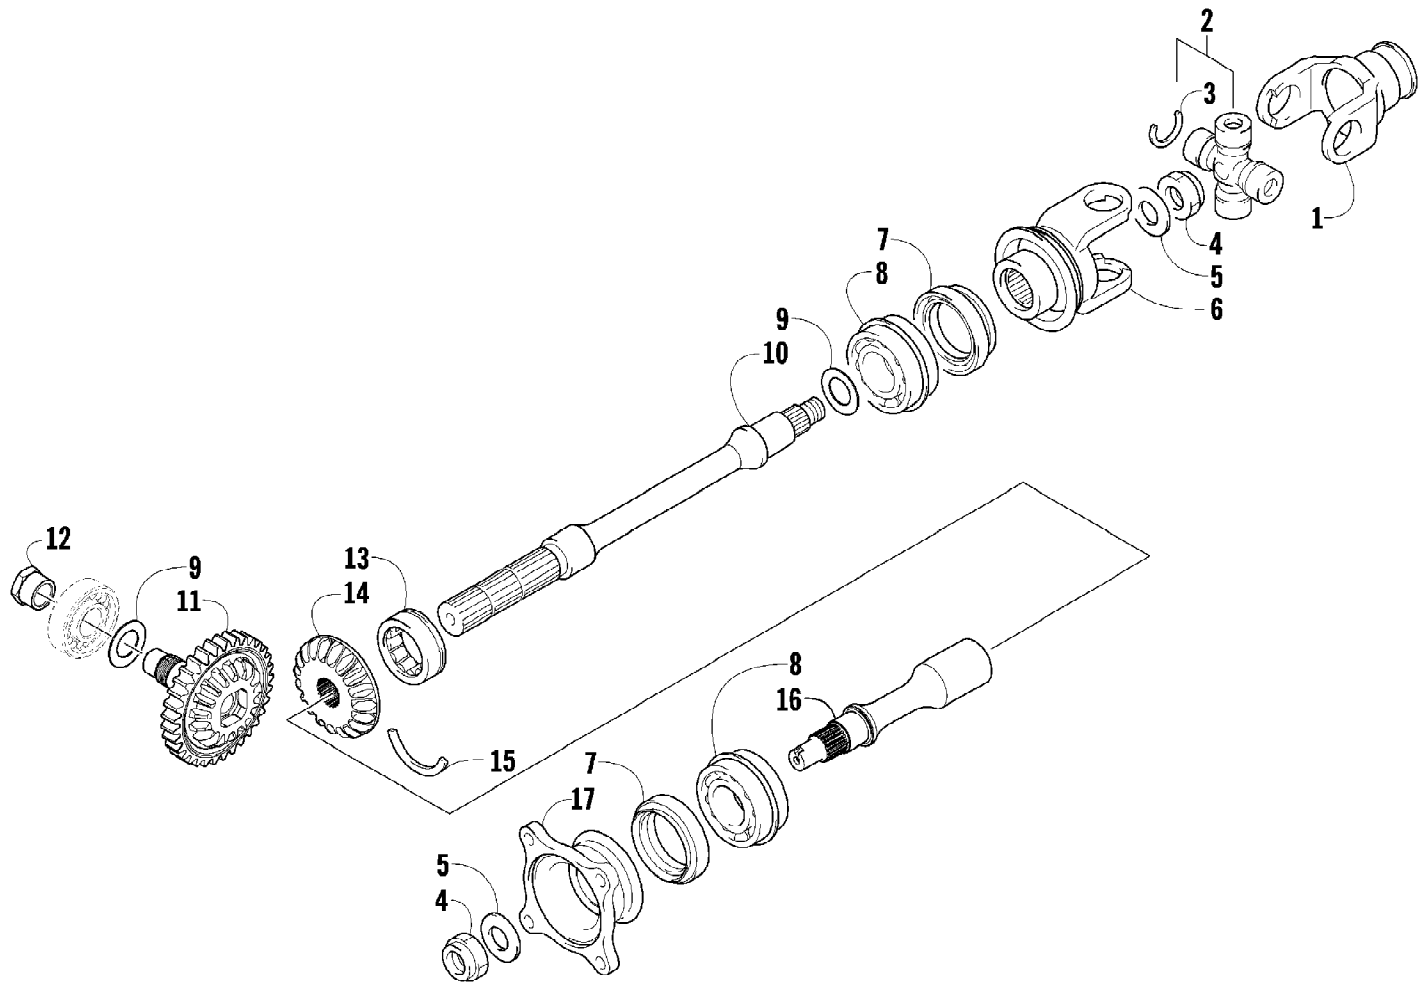

2011 ATV 700s H1 EFI TBX METALLIC CAT GREEN (A2011BBT1PUSA)
SECONDARY DRIVE ASSEMBLY

Page 61 of 87

Ref #	Part Number	Qty	S/P/F	Description
1	0819-063	1		Yoke, Propeller Shaft Joint
2	1402-164	1	/P	Joint, Universal - Set (inc. 3)
3	0423-450	4		Ring, Retaining
4	0827-013	2		Nut
5	0828-020	2		Washer
6	0819-061	1		Yoke, Drive Output
7	0830-043	2		Seal, Oil
8	0832-017	2		Bearing
9	0828-021	AR		Shim, 25 x 34 x 0.25 mm
9	0828-022	AR		Shim, 25 x 34 x 0.30 mm
9	0828-023	AR		Shim, 25 x 34 x 0.70 mm
9	0828-024	AR		Shim, 25 x 34 x 0.90 mm
9	0828-025	AR		Shim, 25 x 34 x 0.95 mm
9	0828-026	AR		Shim, 25 x 34 x 1.00 mm
9	0828-027	AR		Shim, 25 x 34 x 1.05 mm
9	0828-028	AR		Shim, 25 x 34 x 1.10 mm
9	0828-029	AR		Shim, 25 x 34 x 1.15 mm
10	0819-089	1	/P	Shaft, Secondary Driven - Front
11	0822-107	1	F	Gear, Secondary Drive
11	0822-131	1	F	Gear, Secondary Drive
12	0827-052	1		Nut
13	0832-016	1		Bearing
14	0822-106	1		Gear, Secondary Driven
15	0819-011	1		Ring, Driven Bearing
16	0819-053	1		Shaft, Secondary Driven - Rear
17	0819-005	1		Flange, Output Joint