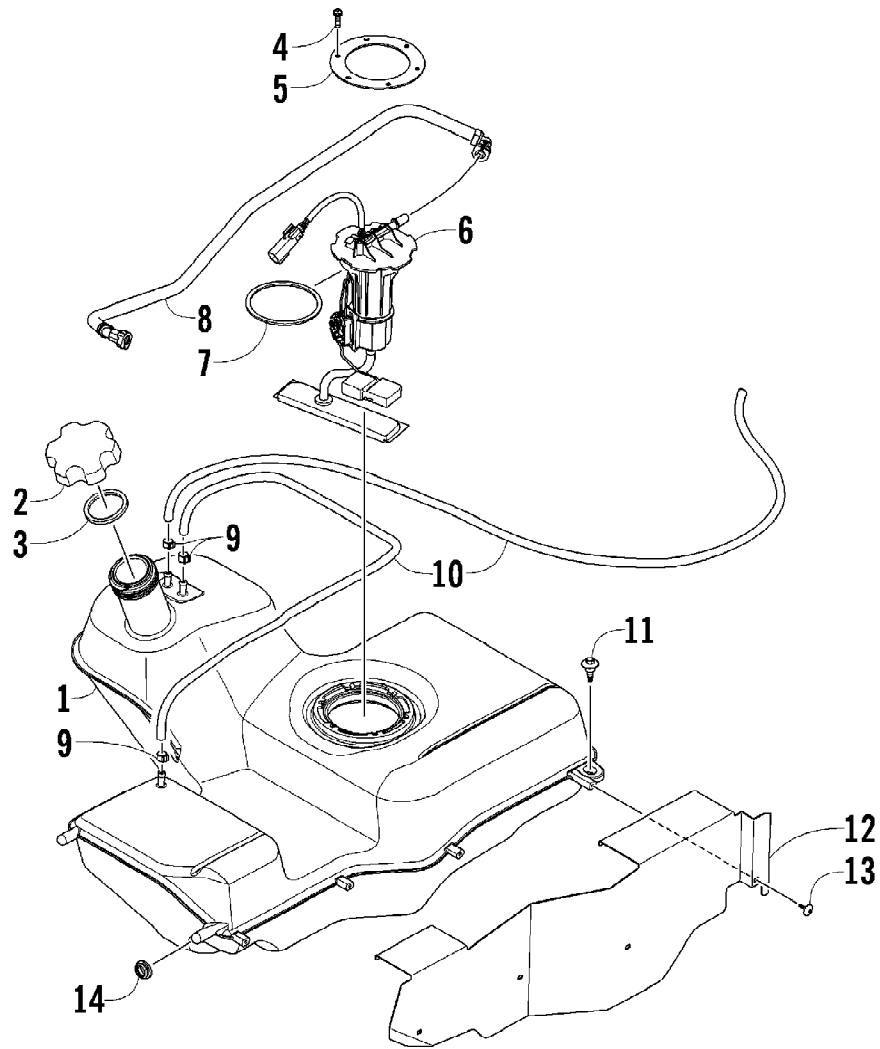

2011 ATV 700s H1 EFI TBX METALLIC CAT GREEN (A2011BBT1PUSA)
GAS TANK ASSEMBLY

Page 41 of 87

Ref #	Part Number	Qty	S/P/F	Description
1	0570-306	1		Tank, Gas - Assembly (inc. 2-5)
2	0470-438	1	/P	Cap, Gas Tank (inc. 3)
3	0109-733	1	/P	Gasket, Gas Tank Cap
4	0423-898	6		Screw, Self-Tapping
5	2670-042	1		Plate, Retaining
6	0570-324	1	/P	Pump, Fuel - Assembly (inc. 7)
7	0470-838	1		Seal
8	0570-305	1		Hose, Fuel - Assembly
9	0423-688	3		Clamp, Hose
10	0410-070	AR	/P	Hose, Gasline - 25 ft
11	0423-732	2		Screw, Shoulder
12	0470-715	1		Shield, Heat - Gas Tank - Front
13	0623-797	4		Screw, Self-Tapping
14	0423-460	2		Grommet