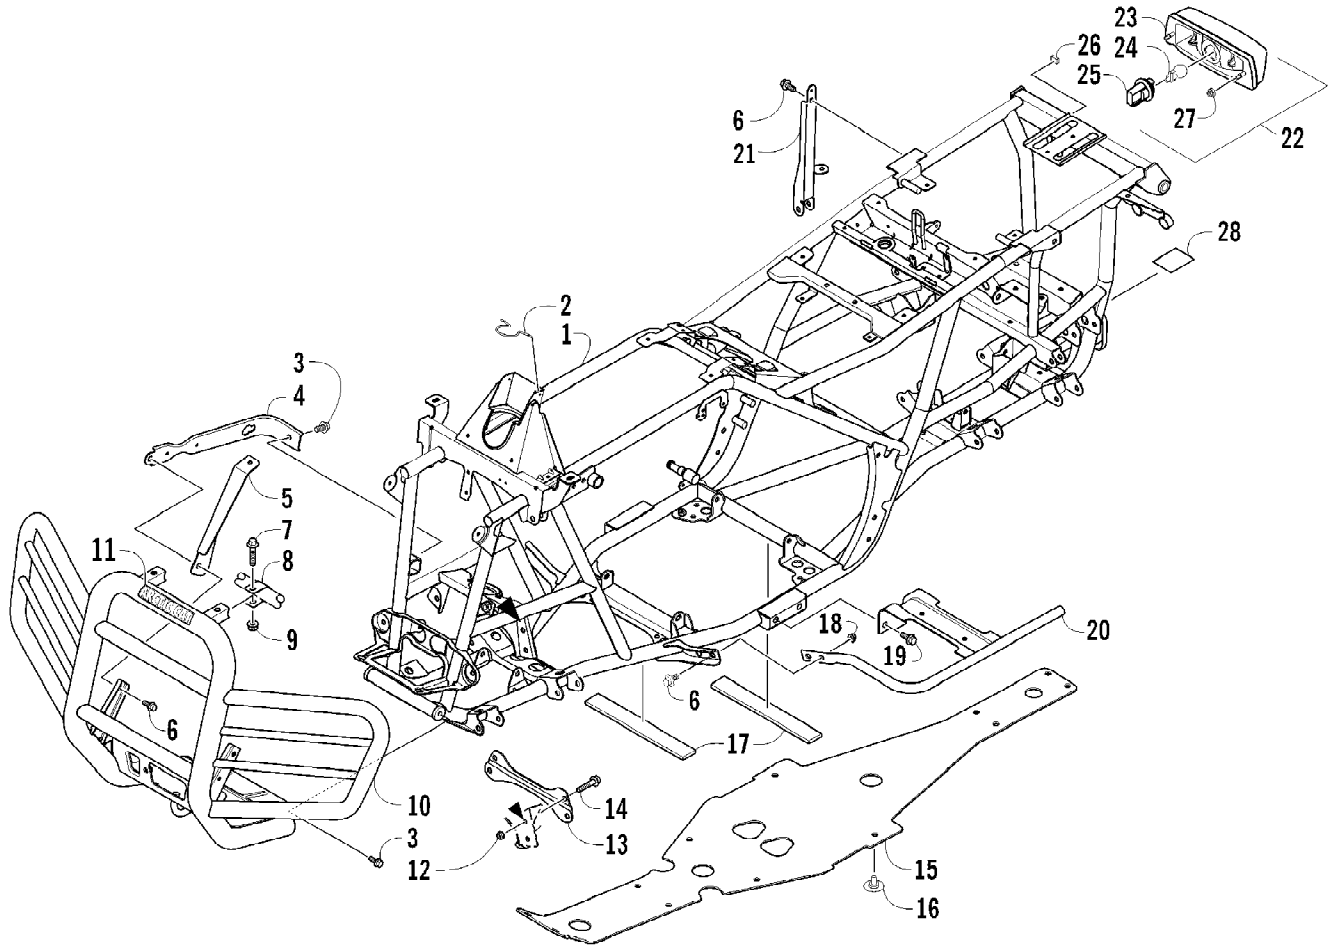

Ref #	Part Number	Qty	S/P/F	Description
1	4506-391	1		Frame, Main
2	2416-401	1		Clip, Routing
3	8409-020	4	/P	Screw, Cap
4	1506-596	2	/P	Channel, Bumper Mounting
5	1506-562	1		Bracket, Mounting - Bumper - Right
5	1506-563	1		Bracket, Mounting - Bumper - Left
6	8408-816	7		Screw, Cap
7	8410-835	2		Screw, Cap
8	2506-641	2		Strap, Support
9	8424-805	2		Nut
10	2506-639	1		Bumper, Front
11	0411-501	1		Decal, Bumper - "Arctic Cat"
12	0423-744	2		Nut, Lock
13	2516-852	1	/P	Brace, A-Arm
14	8409-025	2		Screw, Cap
15	2406-091	1		Panel, Belly
16	0423-101	12		Screw, Shoulder
17	0406-289	2		Pad, Frame
18	8424-802	4		Nut
19	8409-016	4		Screw, Cap
20	1506-590	1		Footrest - Right
20	1506-591	1		Footrest - Left
21	2506-447	1		Bracket, Support
22	0509-022	1		Taillight Assembly (inc. 23-25)
23	0509-025	1		Housing, Taillight
24	0409-056	1		Bulb, Taillight
25	0409-057	1		Socket, Taillight
26	1406-790	4		Pad, Taillight
27	0423-534	2		Grommet
28	1411-077	1		Decal, Warning - Towing