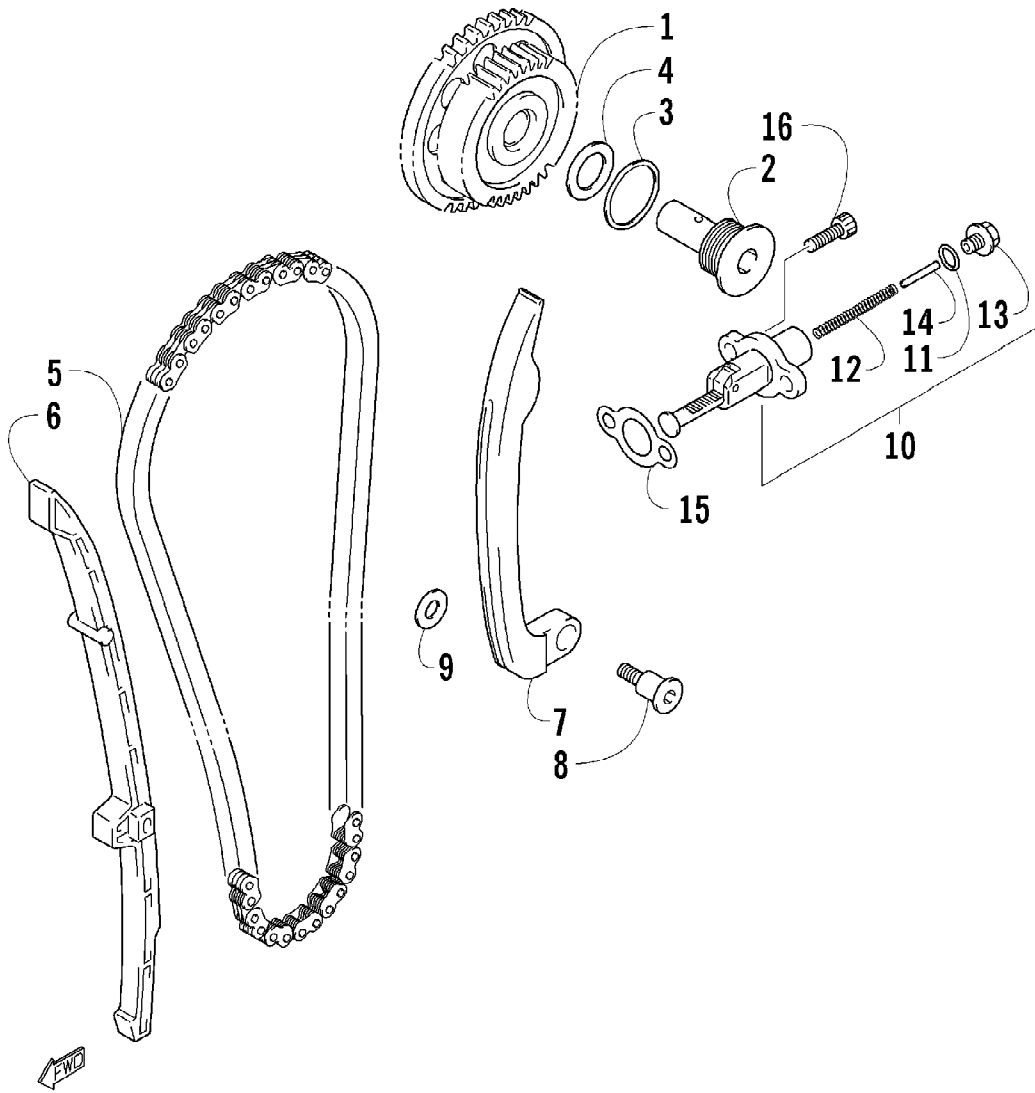

2008 ATV 700 EFI AUTOMATIC TRANSMISSION 4X4 FIS GREEN (A2008IBT42163) of 93
CAM CHAIN ASSEMBLY

Ref #	Part Number	Qty	S/P/F	Description
1	3403-104	1		Gear, Cam Chain Idler
2	3403-105	1		Shaft, Cam Chain Idler
3	3403-106	1	/P	Gasket, Idler Shaft
4	3403-107	1		Shim, Cam Chain Idler
4	3403-108	1		Shim, Cam Chain Idler
4	3403-109	1		Shim, Cam Chain Idler
4	3403-110	1		Shim, Cam Chain Idler
4	3403-111	1		Shim, Cam Chain Idler
4	3403-112	1		Shim, Cam Chain Idler
5	3403-113	1		Chain, Cam
6	3403-114	1		Guide, Chain
7	3403-115	1		Tensioner, Cam Chain
8	3423-810	1		Bolt, Cam Chain Tensioner
9	3423-811	1		Washer
10	3402-283	1		Adjuster, Tensioner - Assembly (inc. 11-14)
11	3423-286	1		O-Ring
12	3402-284	1		Spring
13	3402-285	1		Plug
14	3402-286	1		Bar
15	3402-287	1		Gasket, Tensioner Adjuster
16	3004-576	2	S	Screw, Machine