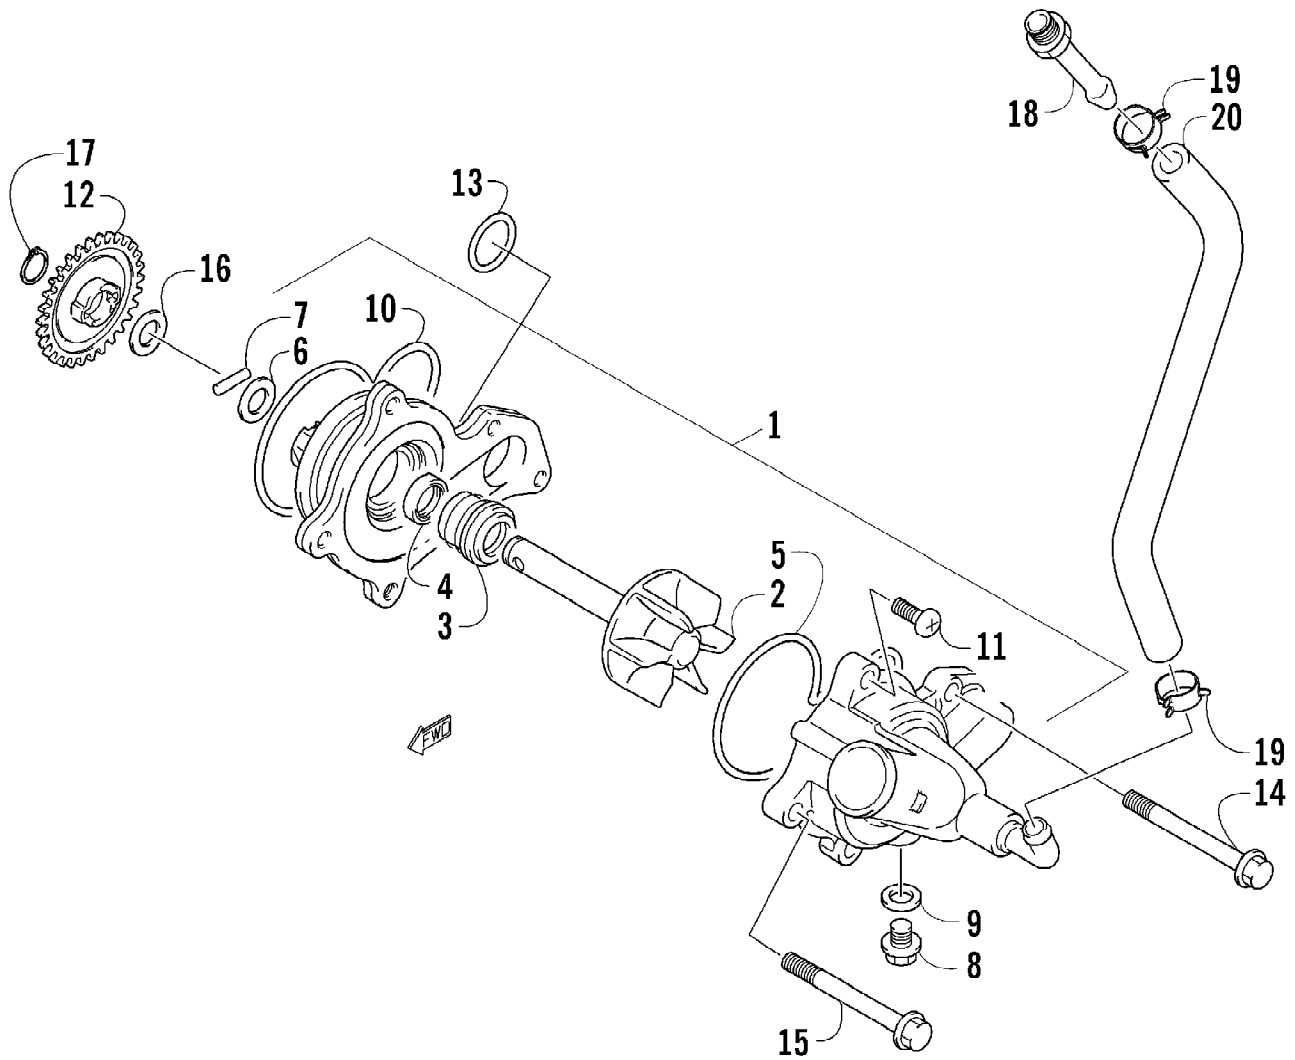

2008 ATV 700 EFI AUTOMATIC TRANSMISSION 4X4 FIS GREEN (A2008IBT42168) of 93
WATER PUMP ASSEMBLY

Ref #	Part Number	Qty	S/P/F	Description
1	3403-128	1		Pump, Water - Assembly (inc. 2-11)
2	3413-041	1		Impeller
3	3005-909	1	/P	Seal, Mechanical
4	3406-143	1		Seal, Oil
5	3423-816	1		O-Ring
6	3423-772	1		Washer
7	3423-817	1		Pin
8	3423-185	1		Bolt
9	3402-436	1	/P	Washer
10	3423-818	1		O-Ring
11	3007-511	1	/P	Screw
12	3403-129	1		Gear, Driven - Water Pump
13	3004-521	1	/P	O-Ring
14	3423-091	1	S	Bolt
15	3007-370	1	/P	Bolt
16	3423-443	1		Washer
17	3423-184	1	S	Circlip
18	3007-075	1		Fitting, Coolant Bypass
19	3423-855	2		Clamp
20	3410-022	1		Hose, Coolant Bypass