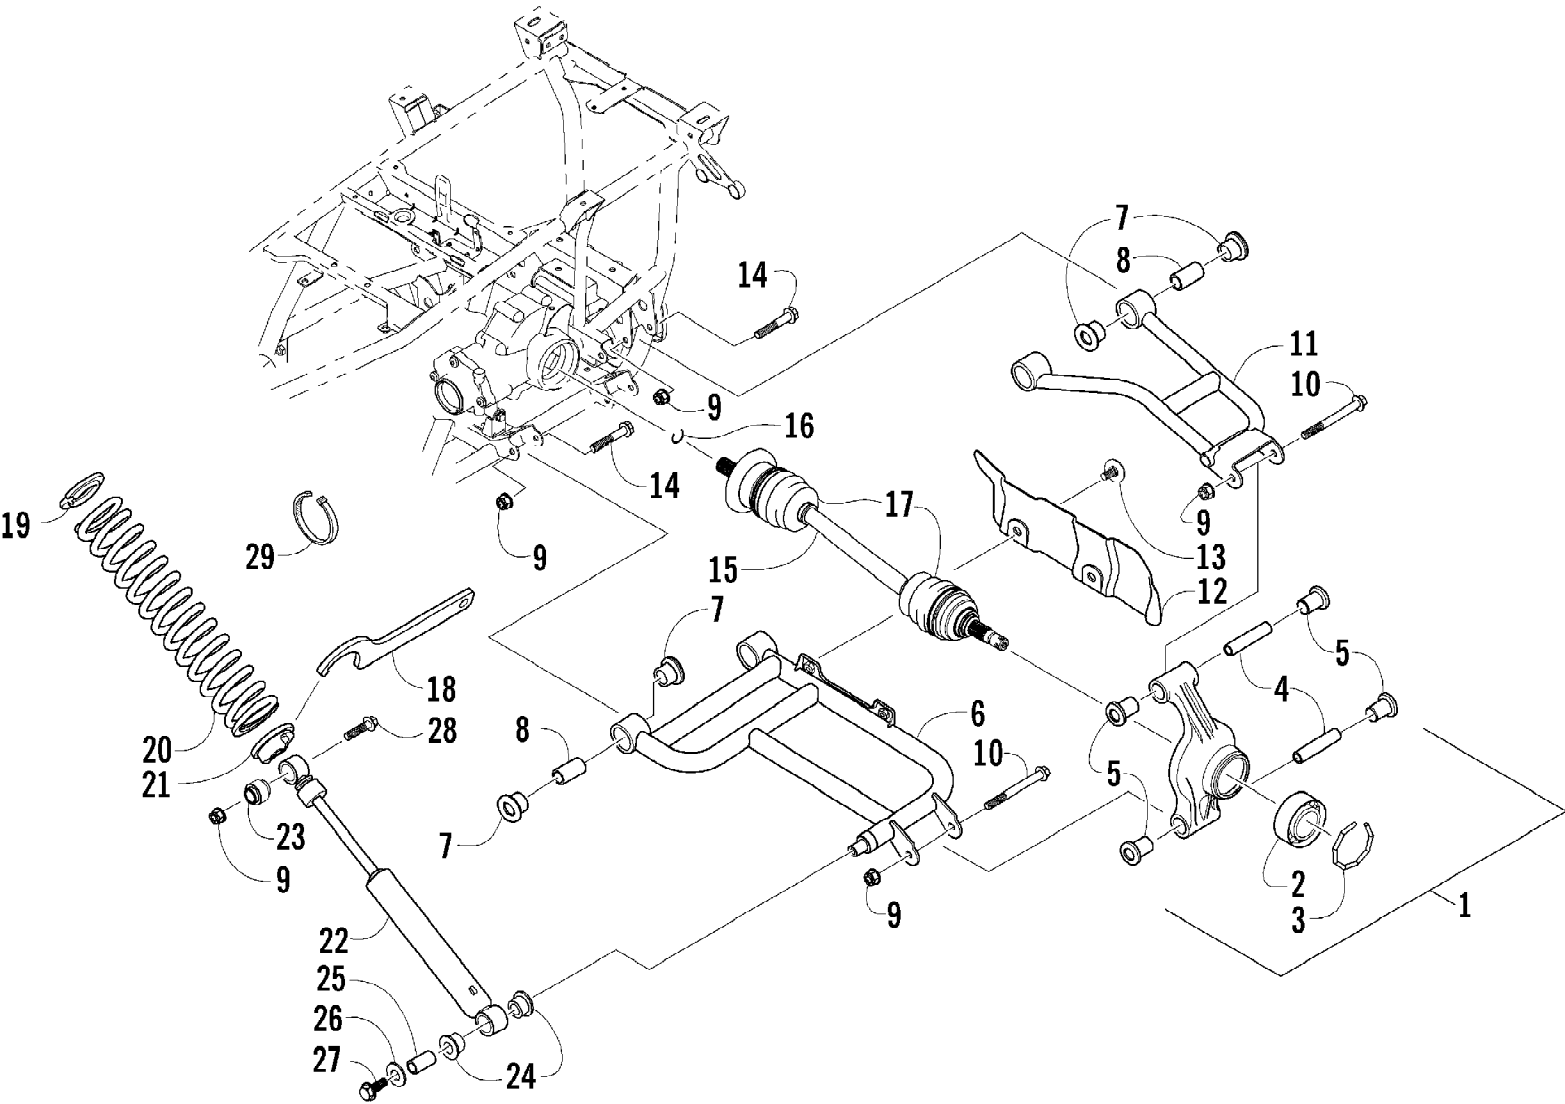

2008 ATV 700 EFI AUTOMATIC TRANSMISSION 4X4 FIS GREEN (A2008IBT42166) of 93
REAR SUSPENSION ASSEMBLY

2008 ATV 700 EFI AUTOMATIC TRANSMISSION 4X4 FIS GREEN (A2008IBT421665) of 93
REAR SUSPENSION ASSEMBLY

Ref #	Part Number	Qty	S/P/F	Description
1	0504-372	1	S	Knuckle, Right Rear - Assembly (inc. 2-5)
1	0504-373	1	S/P	Knuckle, Left Rear - Assembly (inc. 2-5)
2	1402-027	2	S/P	Bearing, Wheel Hub
3	0423-423	2		Ring, Retaining
4	0403-038	4	S/P	Collar, Suspension Bushing
5	0403-032	8	S	Bushing, Suspension
6	0504-438	1	/P	A-Arm, Rear - Lower Right (inc. 7-8)
6	0504-439	1	S	A-Arm, Rear - Lower Left (inc. 7-8)
7	0403-115	16	S	Bushing
8	0403-114	8	S	Collar
9	8428-002	14		Nut, Lock
10	8409-000	4		Screw, Cap
11	0504-470	1		A-Arm, Rear - Upper Right (inc. 7-8)
11	0504-471	1	S	A-Arm, Rear - Upper Left (inc. 7-8)
12	1441-004	1		Guard, Boot - Right
12	1441-005	1		Guard, Boot - Left
13	0423-545	4	/P	Screw, Body
14	8409-075	8		Screw, Cap
15	0502-811	2	S	Axle, Drive (inc. 16-17)
16	0441-893	2	S	Clip, Retaining
17	0436-276	2	S	Repair Kit, Boot - Rear Axle
18	0441-587	1		Wrench, Spanner
19	1603-889	2	/P	Retainer, Spring
20	0404-112	2		Spring, Suspension
21	0404-057	2		Cam, Spring Adjuster
22	0404-150	2		Shock Absorber - Rear (inc. 23-25)
23	0403-182	2		Bushing, Double-Bonded
24	0603-955	4		Bushing, Shock Absorber
25	1603-219	2	S	Sleeve, Shock Absorber
26	0423-087	2		Washer
27	8408-820	2	/P	Screw, Cap
28	8409-040	1		Screw, Cap - Right
28	8409-050	1		Screw, Cap - Left
29	0123-788	2	/P	Cable Tie