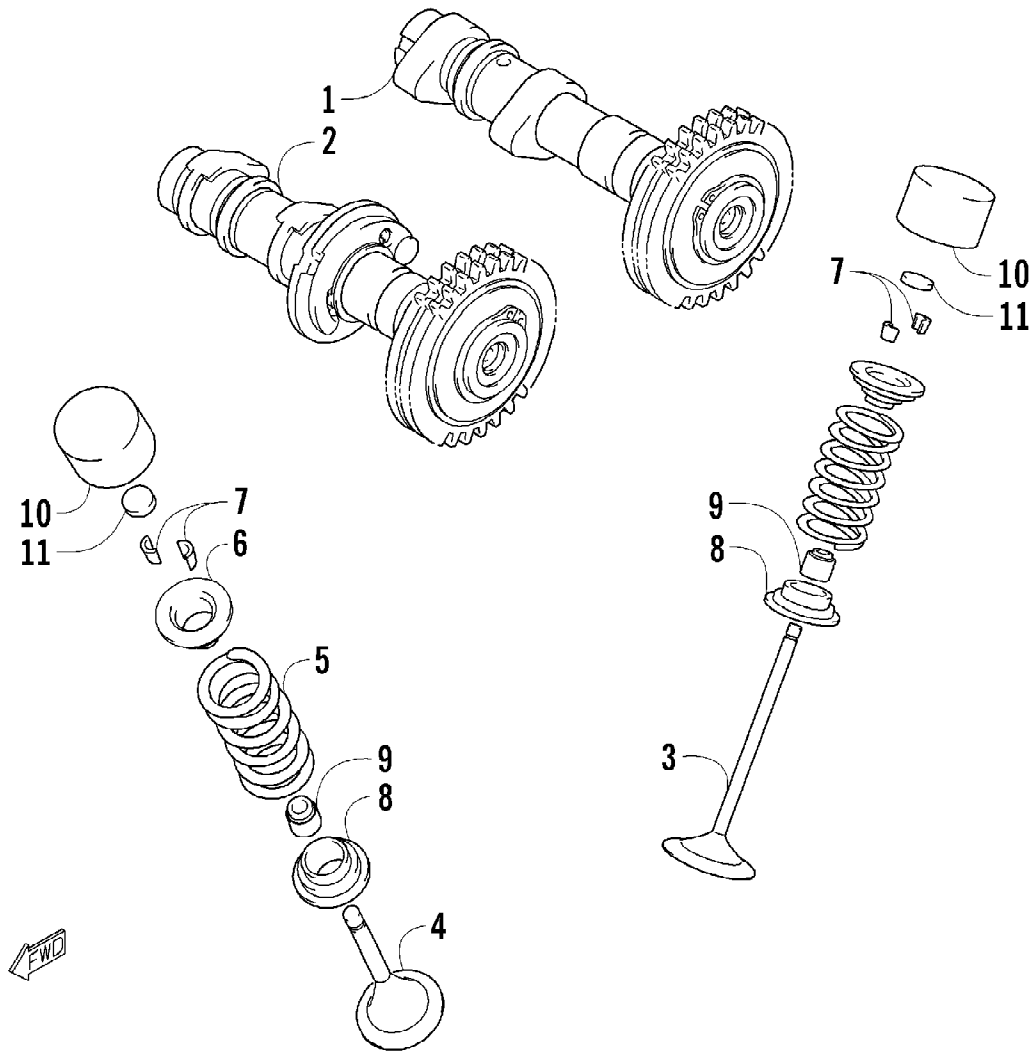

2008 ATV 700 EFI AUTOMATIC TRANSMISSION 4X4 FIS GREEN (A2008IBT42163) of 93  
CAM CHAIN ASSEMBLY

Ref #	Part Number	Qty	S/P/F	Description
1	3403-104	1		Gear, Cam Chain Idler
2	3403-105	1		Shaft, Cam Chain Idler
3	3403-106	1	/P	Gasket, Idler Shaft
4	3403-107	1		Shim, Cam Chain Idler
4	3403-108	1		Shim, Cam Chain Idler
4	3403-109	1		Shim, Cam Chain Idler
4	3403-110	1		Shim, Cam Chain Idler
4	3403-111	1		Shim, Cam Chain Idler
4	3403-112	1		Shim, Cam Chain Idler
5	3403-113	1		Chain, Cam
6	3403-114	1		Guide, Chain
7	3403-115	1		Tensioner, Cam Chain
8	3423-810	1		Bolt, Cam Chain Tensioner
9	3423-811	1		Washer
10	3402-283	1		Adjuster, Tensioner - Assembly (inc. 11-14)
11	3423-286	1		O-Ring
12	3402-284	1		Spring
13	3402-285	1		Plug
14	3402-286	1		Bar
15	3402-287	1		Gasket, Tensioner Adjuster
16	3004-576	2	S	Screw, Machine