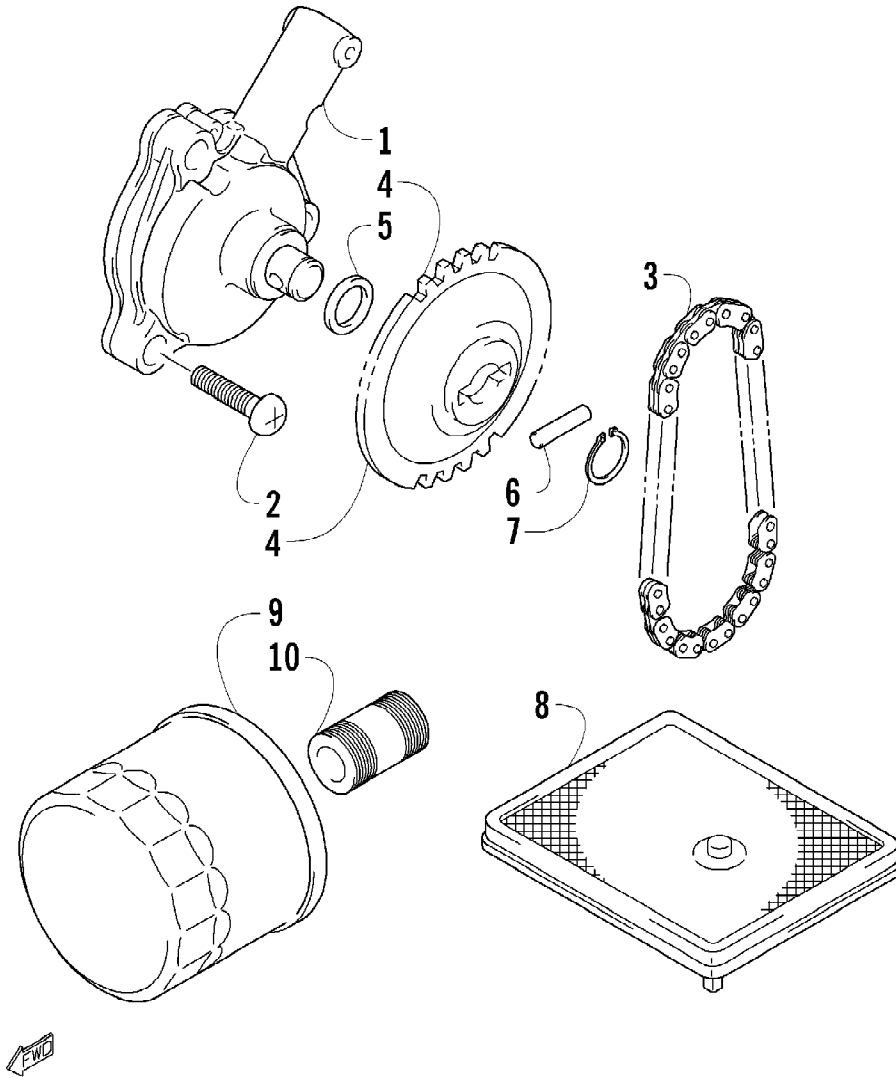

2008 ATV 700 EFI AUTOMATIC TRANSMISSION 4X4 FIS GREEN (A2008IBT42165) of 93
OIL FILTER/PUMP ASSEMBLY

2008 ATV 700 EFI AUTOMATIC TRANSMISSION 4X4 FIS GREEN (A2008IBT42165) of 93
OIL FILTER/PUMP ASSEMBLY

Ref #	Part Number	Qty	S/P/F	Description
1	3403-123	1		Pump, Oil
2	3423-510	3		Screw, Machine
3	3403-124	1		Chain, Drive
4	3403-125	1		Sprocket, Drive Chain
5	3423-443	1		Washer
6	3423-046	1		Pin
7	3423-184	1	S	Circlip
8	3403-126	1		Strainer, Oil
9	0812-029	1	S	Filter, Oil
10	3403-219	1	/P	Union, Oil Filter