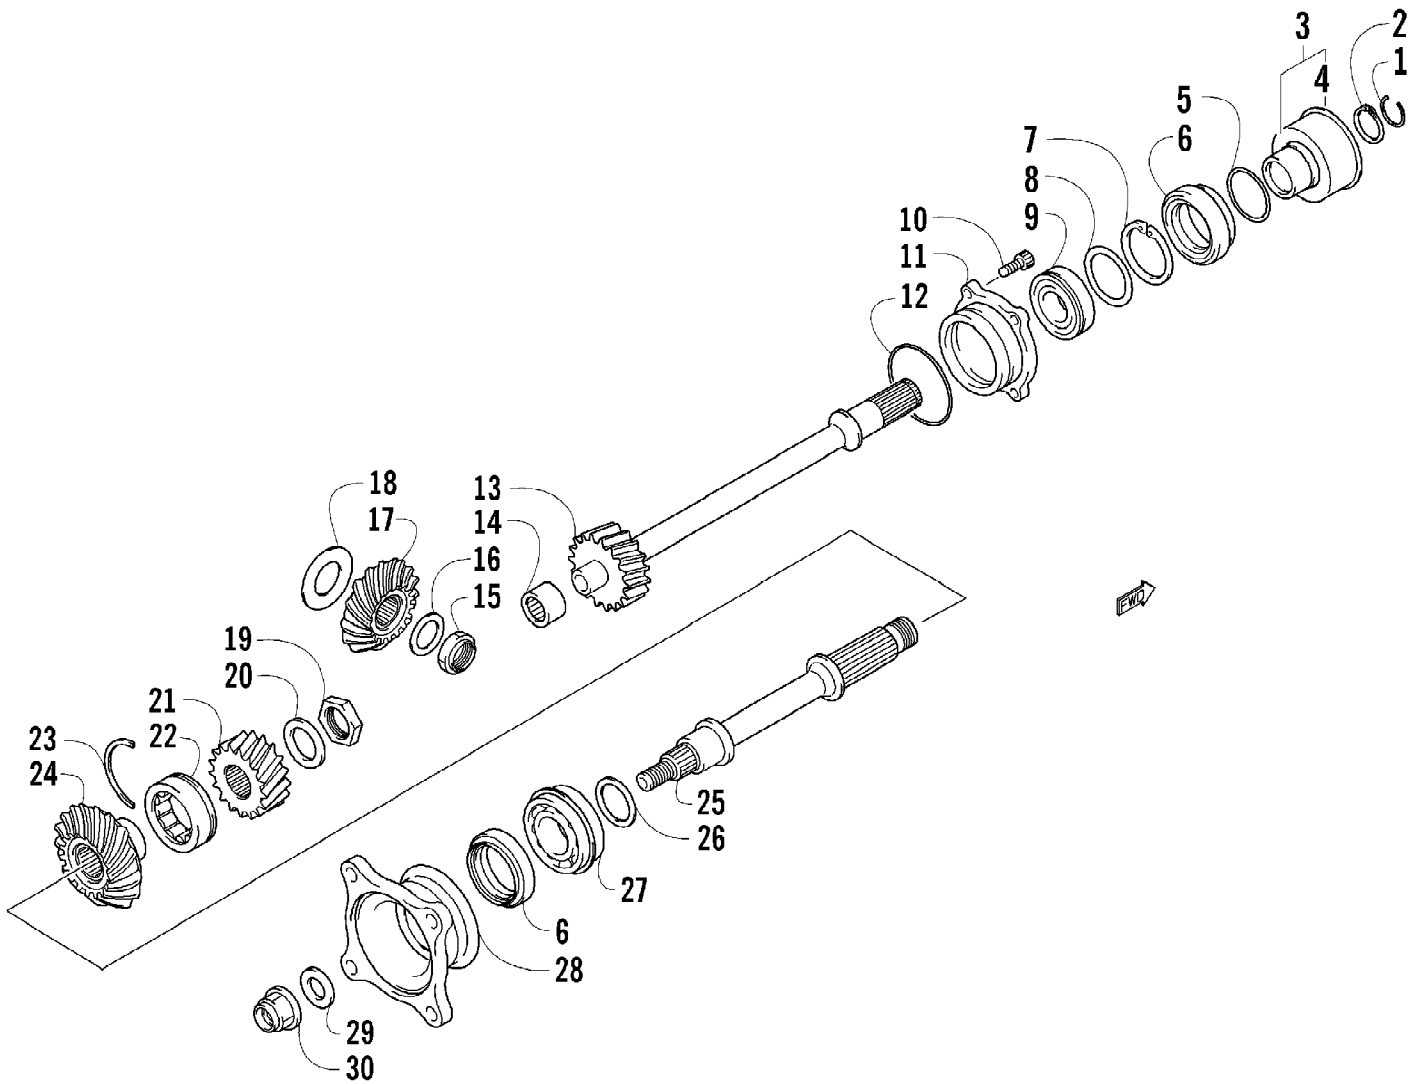

2008 ATV 700 EFI AUTOMATIC TRANSMISSION 4X4 FIS GREEN (A2008IBT42166) of 93
SECONDARY DRIVE ASSEMBLY

Ref #	Part Number	Qty	S/P/F	Description
1	3423-069	1		C-Ring, Secondary Driven Output
2	3423-191	1	/P	Circlip, Front Drive Output
3	3423-835	1		Collar, Front Drive Output (inc. 4)
4	3423-836	1		Plate, Front Drive Output Collar
5	3423-837	1		O-Ring, Front Drive Output
6	3402-072	2		Seal, Output Shaft
7	3423-194	1	S	Circlip, Front Drive Output Shaft
8	3423-845	1		Washer, Front Drive Output Yoke
9	3004-209	1	/P	Bearing, Front Drive Output
10	3004-576	1	S	Bolt, Front Bearing Housing
11	3403-160	1		Housing, Front Drive Output Shaft
12	3423-838	1		O-Ring, Front Bearing Housing
13	3403-216	1	/P	Shaft, Secondary Output - Front
14	3403-175	1		Bearing, Front Drive Output - Rear
15	3423-023	1		Nut, Secondary Drive Output
16	3005-372	1		Washer, Secondary Drive Bevel
17	3403-157	1		Gear, Secondary Drive Bevel
18	3423-549	AR		Shim, Secondary Drive Bevel - Set
19	3423-136	1		Nut, Secondary Driven Output
20	3423-137	1		Washer, Output Shaft Gear
21	3403-215	1	/P	Gear, Secondary Driven Output
22	3402-515	1	/P	Bearing, Secondary Driven Gear
23	3423-072	1		Ring, Secondary Driven Gear
24	3403-158	1		Gear, Secondary Driven Bevel
25	3403-161	1		Shaft, Secondary Output - Rear
26	3402-017	AR		Shim, 25 x 34 x 0.60 mm
26	3402-018	AR		Shim, 25 x 34 x 0.65 mm
26	3402-019	AR		Shim, 25 x 34 x 0.70 mm
26	3402-020	AR		Shim, 25 x 34 x 0.75 mm
26	3403-217	AR	/P	Shim, 25 x 34 x 0.80 mm
26	3402-022	AR		Shim, 25 x 34 x 0.85 mm
26	3402-023	AR		Shim, 25 x 34 x 0.90 mm
26	3402-024	AR		Shim, 25 x 34 x 0.95 mm
26	3423-421	AR	/P	Shim, 25 x 34 x 1.00 mm
26	3402-028	AR		Shim, 25 x 34 x 1.05 mm
26	3402-029	AR		Shim, 25 x 34 x 1.10 mm
26	3402-030	AR		Shim, 25 x 34 x 1.15 mm
26	3402-031	AR		Shim, 25 x 34 x 1.20 mm
27	3403-210	1	/P	Bearing, Rear Output Shaft
28	3402-514	1	/P	Flange, Rear Output Joint
29	3423-028	1		Washer, Rear Drive Output Yoke
30	3423-025	1		Nut, Rear Drive Output Yoke