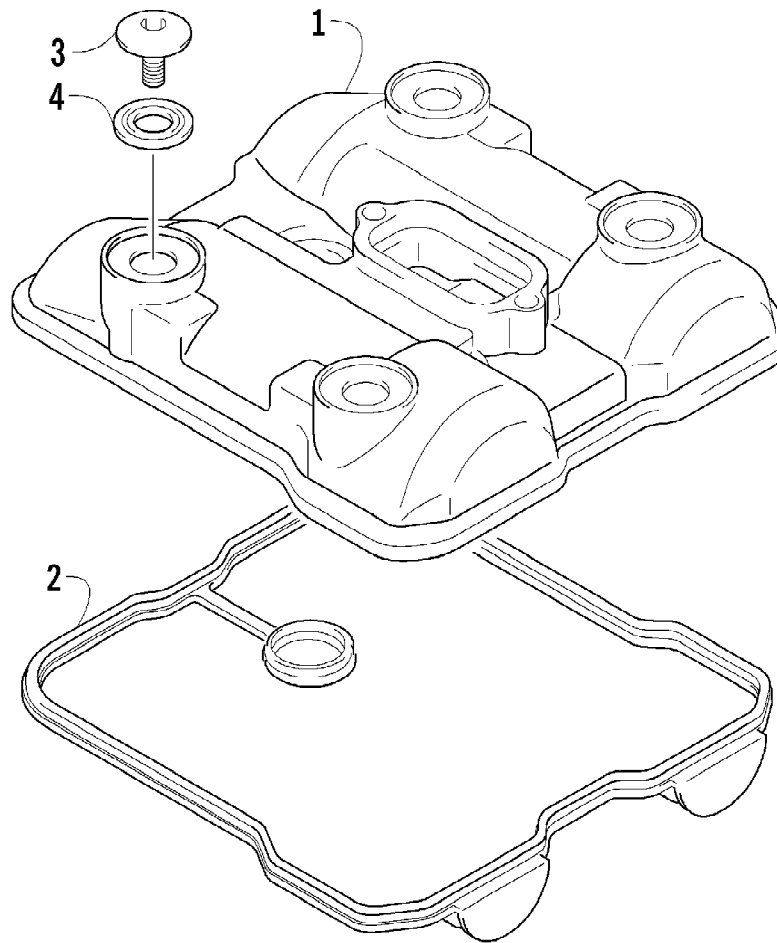

2008 ATV 700 EFI AUTOMATIC TRANSMISSION 4X4 FIS GREEN (A2008IBT42163) of 93
CYLINDER HEAD COVER ASSEMBLY

2008 ATV 700 EFI AUTOMATIC TRANSMISSION 4X4 FIS GREEN (A2008IBT42163) of 93
CYLINDER HEAD COVER ASSEMBLY

Ref #	Part Number	Qty	S/P/F	Description
1	3403-053	1		Cover, Cylinder Head
2	3403-054	1		Gasket, Cylinder Head Cover
3	3423-646	4		Bolt
4	3423-680	4		Washer