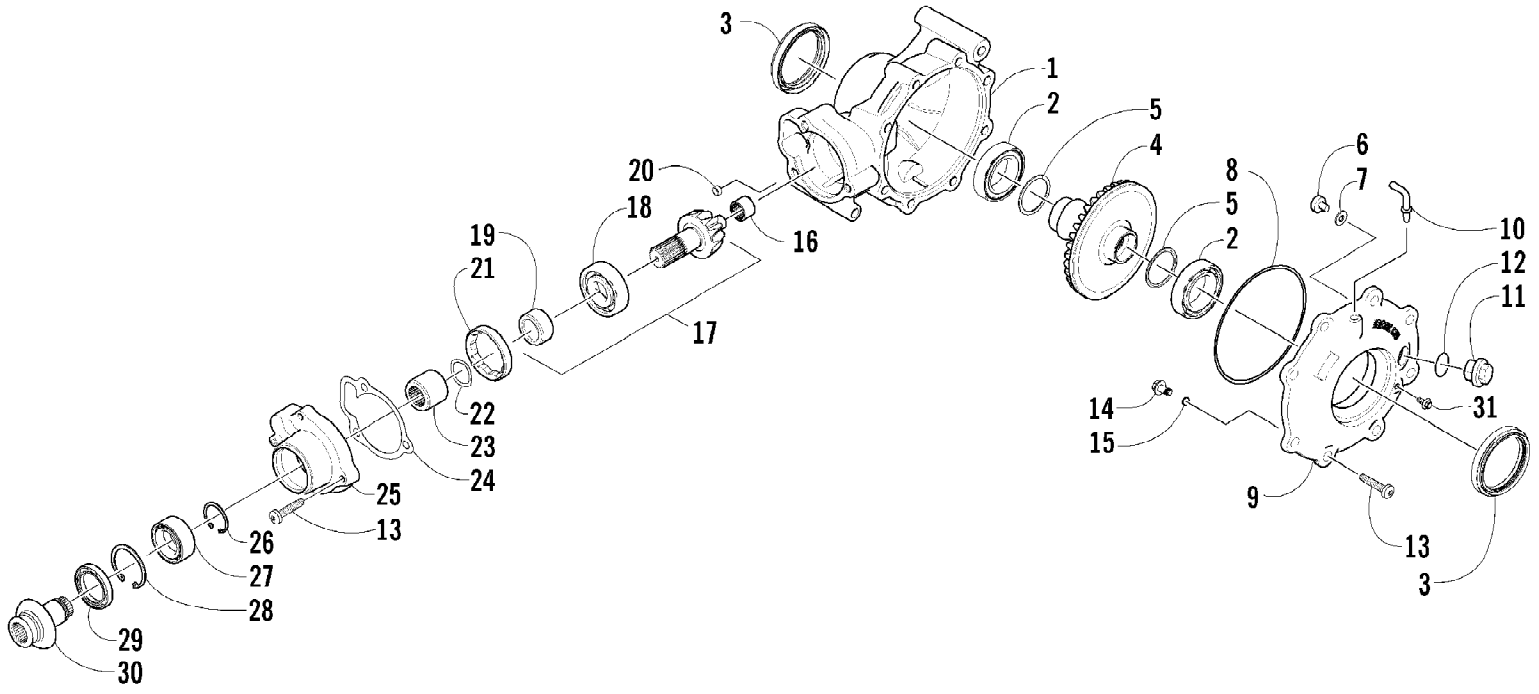

2008 ATV 700 EFI AUTOMATIC TRANSMISSION 4X4 FIS GREEN (A2008IBT42166) of 93
REAR DRIVE GEARCASE ASSEMBLY

2008 ATV 700 EFI AUTOMATIC TRANSMISSION 4X4 FIS GREEN (A2008IBT42166) of 93
REAR DRIVE GEARCASE ASSEMBLY

Ref #	Part Number	Qty	S/P/F	Description
	0502-909	1		Complete Rear Gearcase Assembly
1	0502-911	1		Housing, Gearcase
2	0402-393	2		Bearing
3	0402-394	2	S	Seal
4	1402-032	1		Gear, Ring - 36T
5	0402-405	AR		Shim
5	0402-406	AR		Shim
5	0402-407	AR		Shim
5	0402-408	AR		Shim
5	0402-409	AR		Shim
6	0402-326	1		Button, Thrust
7	0423-149	1		O-Ring
8	0402-429	AR		Shim
8	0402-430	AR		Shim
8	0402-431	AR		Shim
8	0402-432	AR		Shim
8	0402-433	AR		Shim
9	0502-920	1		Cover, Gearcase
10	1402-102	1		Fitting
11	0402-333	1	/P	Plug, Fill (inc. 12)
12	0423-154	1		O-Ring
13	0423-118	11		Screw, Self-Tapping
14	0402-450	1	S	Plug, Magnetic (inc. 15)
15	0423-153	1		O-Ring
16	0402-328	1		Bearing
17	0502-783	1		Gear, Pinion - Assembly - 10T (inc. 18-19)
18	0402-327	1		Bearing
19	0402-336	1		Collar, Retaining
20	0402-411	1		Pin, Dowel
21	0402-331	1		Collar, Lock
22	0402-982	1		Washer, Wave
23	0402-981	1		Collar, Shaft
24	0402-947	1		Gasket, Flange
25	0502-529	1		Housing, Pinion
26	0423-417	1		Ring, Retaining
27	1402-043	1		Bearing
28	0423-423	1		Ring, Retaining
29	1402-011	1		Seal
30	0502-407	1	S	Shaft, Input
31	1402-211	1		Plug, Oil Level