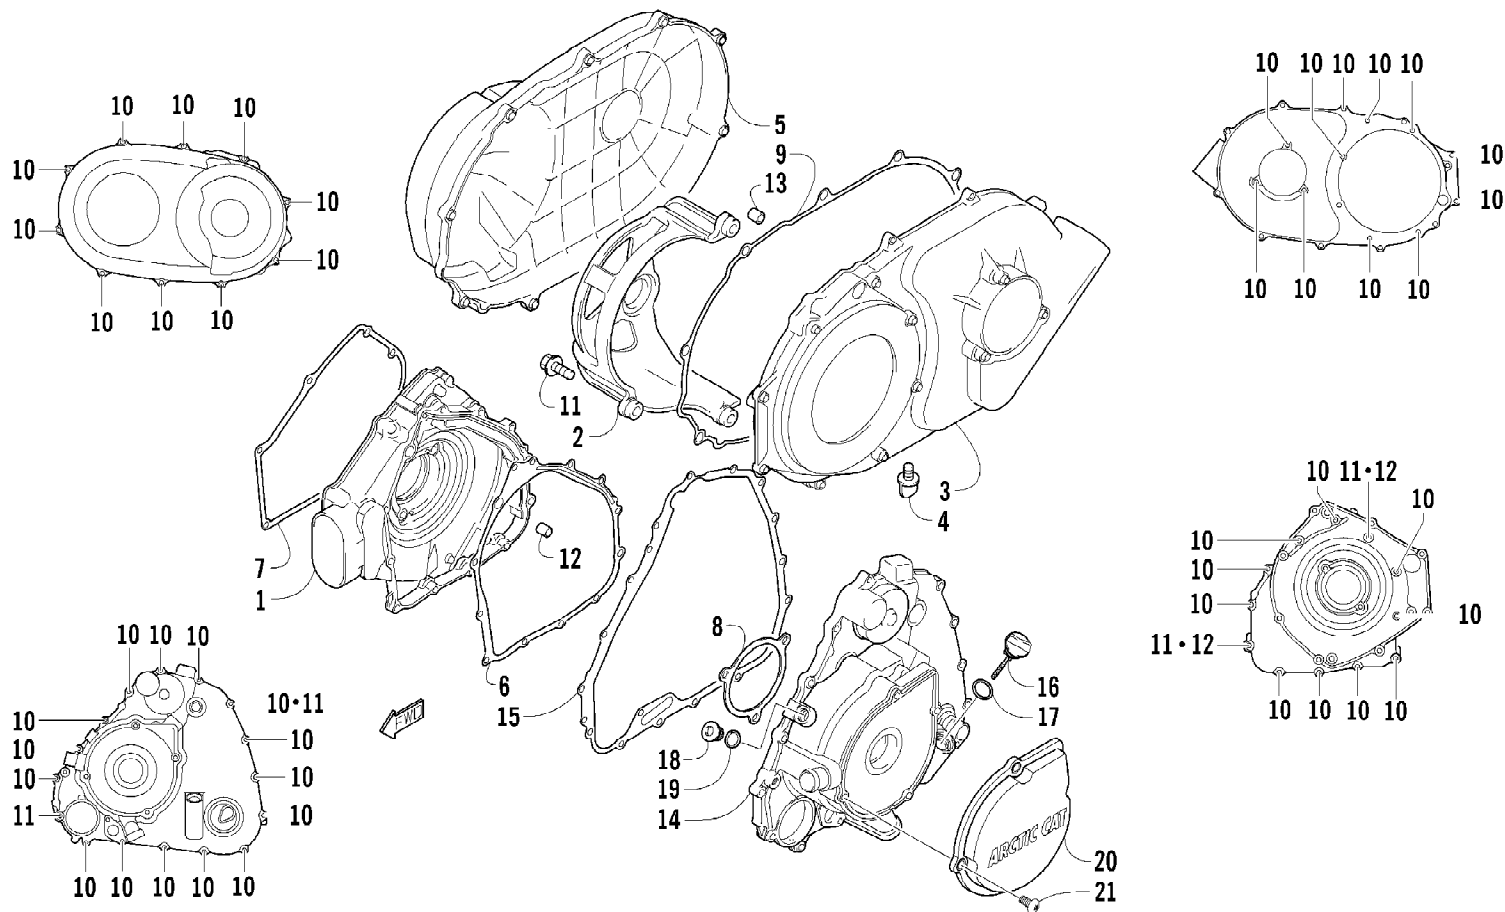

2008 ATV 700 EFI AUTOMATIC TRANSMISSION 4X4 FIS GREEN (A2008IBT4) Page 35 of 93
CLUTCH/V-BELT/MAGNETO COVER ASSEMBLY

2008 ATV 700 EFI AUTOMATIC TRANSMISSION 4X4 FIS GREEN (A2008IBT42636) Page 36 of 93
CLUTCH/V-BELT/MAGNETO COVER ASSEMBLY

Ref #	Part Number	Qty	S/P/F	Description
1	3403-066	1		Cover, Clutch
2	3403-067	1		Housing, V-Belt Bearing
3	3403-068	1		Cover, V-Belt - Inner
4	3423-800	1		Plug
5	3403-069	1		Cover, V-Belt - Outer
6	3403-070	1		Gasket, Clutch Cover
7	3403-071	1		Gasket, V-Belt Cover - Inner - Rear
8	3403-072	1		Gasket, V-Belt Cover - Inner - Front
9	3403-073	1		Gasket, V-Belt Cover - Outer
10	3007-369	46	/P	Bolt
11	0693-327	6	S	Bolt
12	3004-822	4		Pin
13	3423-610	2		Pin
14	3403-074	1	S	Cover, Magneto
15	3403-075	1		Gasket, Magneto Cover
16	3402-438	1		Gauge, Oil Level
17	3423-055	1		O-Ring
18	3402-040	1	/P	Plug, Check
19	3403-200	1		Gasket, Check Plug
20	0820-062	1		Cover, Magneto - Outer
21	0826-008	4		Screw, Machine