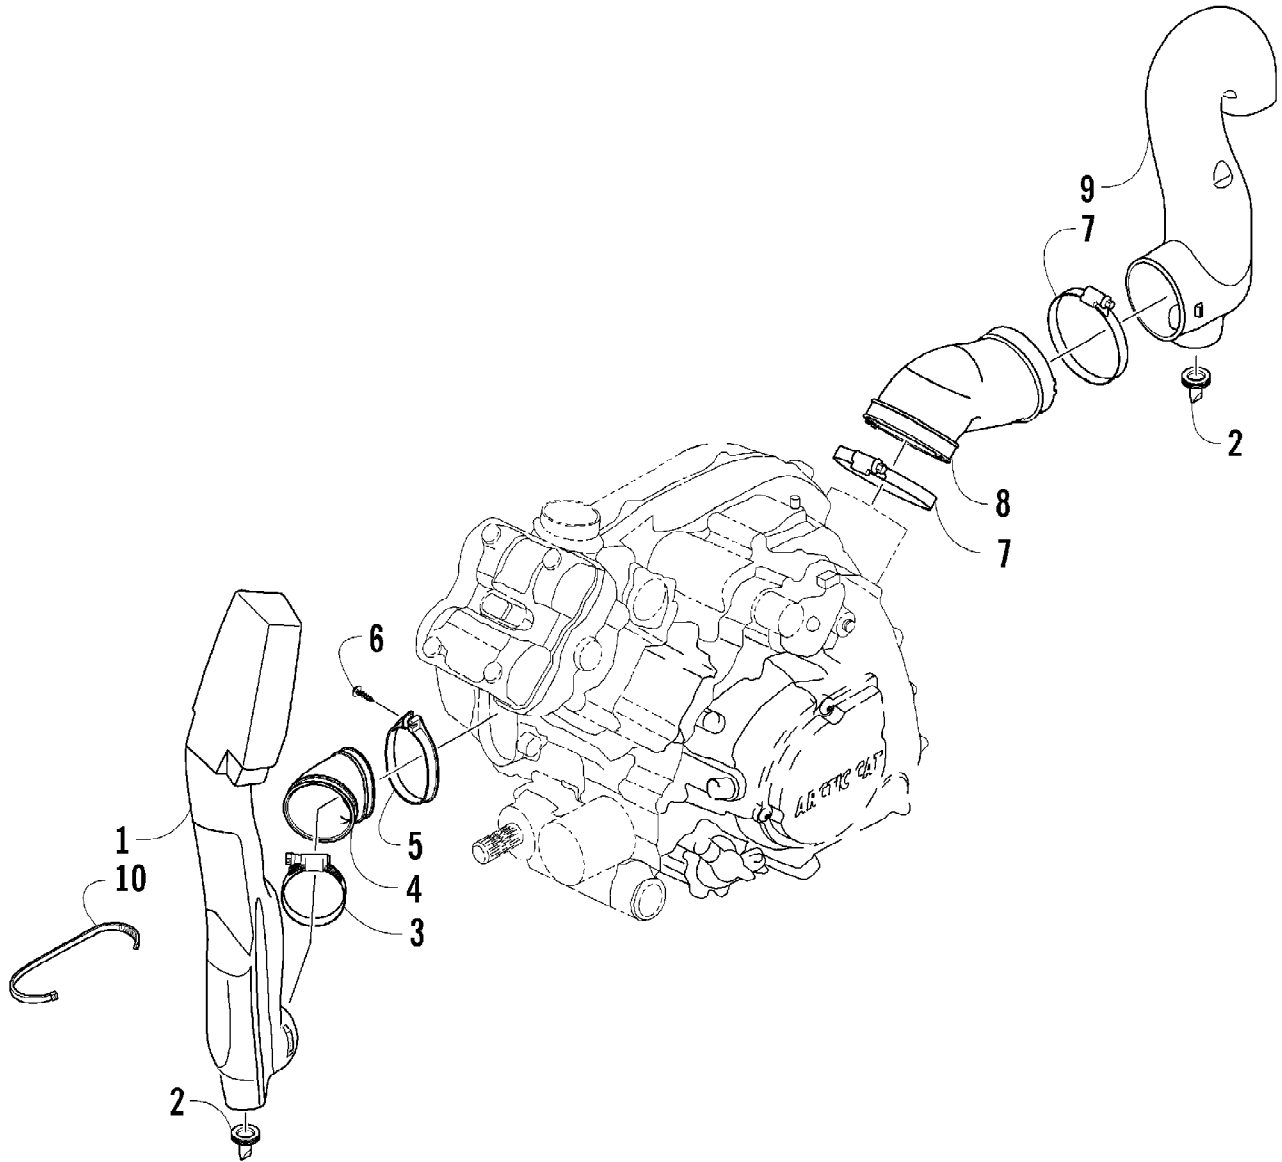

2008 ATV 700 EFI AUTOMATIC TRANSMISSION 4X4 FIS GREEN (A2008IBT42163) of 93
CASE/BELT COOLING ASSEMBLY

Ref #	Part Number	Qty	S/P/F	Description
1	0413-126	1		Duct, Belt Cooling - Front
2	0470-442	2	/P	Valve, Drain
3	0423-578	1		Clamp, Boot
4	0413-160	1	/P	Boot, Belt Cooling - Front
5	0423-550	1		Clamp, Boot
6	0423-342	1	/P	Screw, Self-Tapping
7	0423-018	2		Clamp, Boot
8	0413-128	1		Boot, Belt Cooling - Rear
9	0413-129	1		Duct, Belt Cooling - Rear
10	0123-903	1		Cable Tie - 11.5 in.