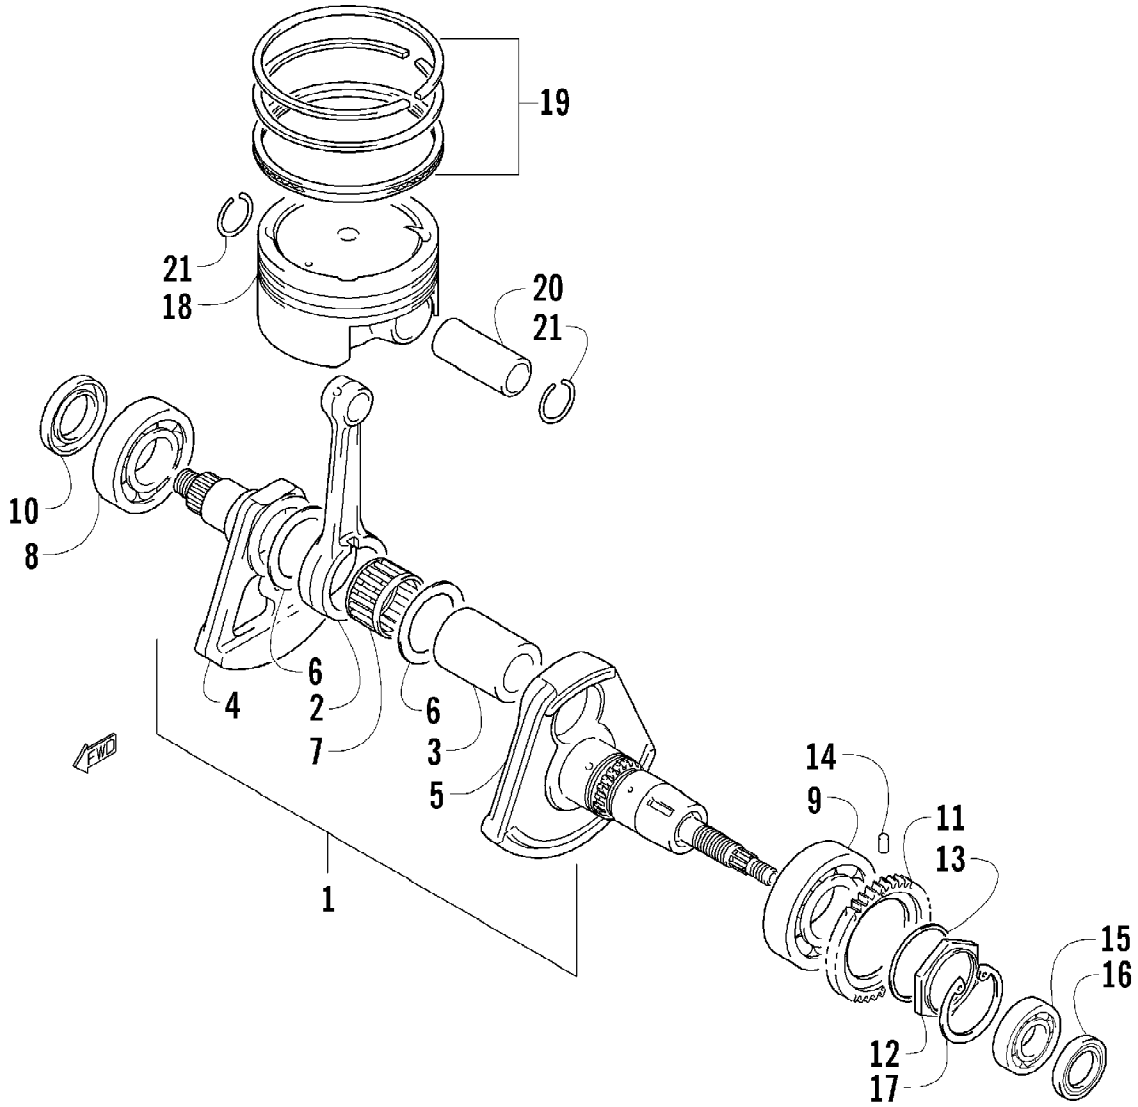

2008 ATV 700 EFI AUTOMATIC TRANSMISSION 4X4 FIS GREEN (A2008IBT42626) Page 26 of 93
CRANKSHAFT AND PISTON ASSEMBLY

Ref #	Part Number	Qty	S/P/F	Description
1	3403-221	1	S	Crankshaft Assembly (inc. 2-7)
2	3403-077	1		Rod, Connecting
3	3403-078	1		Pin, Crank
4	3403-222	1	/P	Crankshaft - Right
5	3403-223	1		Crankshaft - Left
6	3423-801	2		Washer
7	3403-081	1		Bearing
8	3403-082	1	/P	Bearing - Right
9	3403-083	1		Bearing - Left
10	3402-573	1		Seal, Oil
11	3403-084	1	S	Gear, Drive - Crank Balancer
12	3423-802	1		Nut, Crank Balancer Drive Gear
13	3423-803	1		Washer
14	3423-047	1		Pin
15	3402-051	1		Bearing
16	3403-085	1		Seal, Oil
17	3423-826	1	/P	Circlip
18	3403-086	1		Piston
19	3403-087	1		Ring, Piston - Set
20	3403-088	1		Pin, Piston
21	3423-344	2		Circlip, Piston Pin