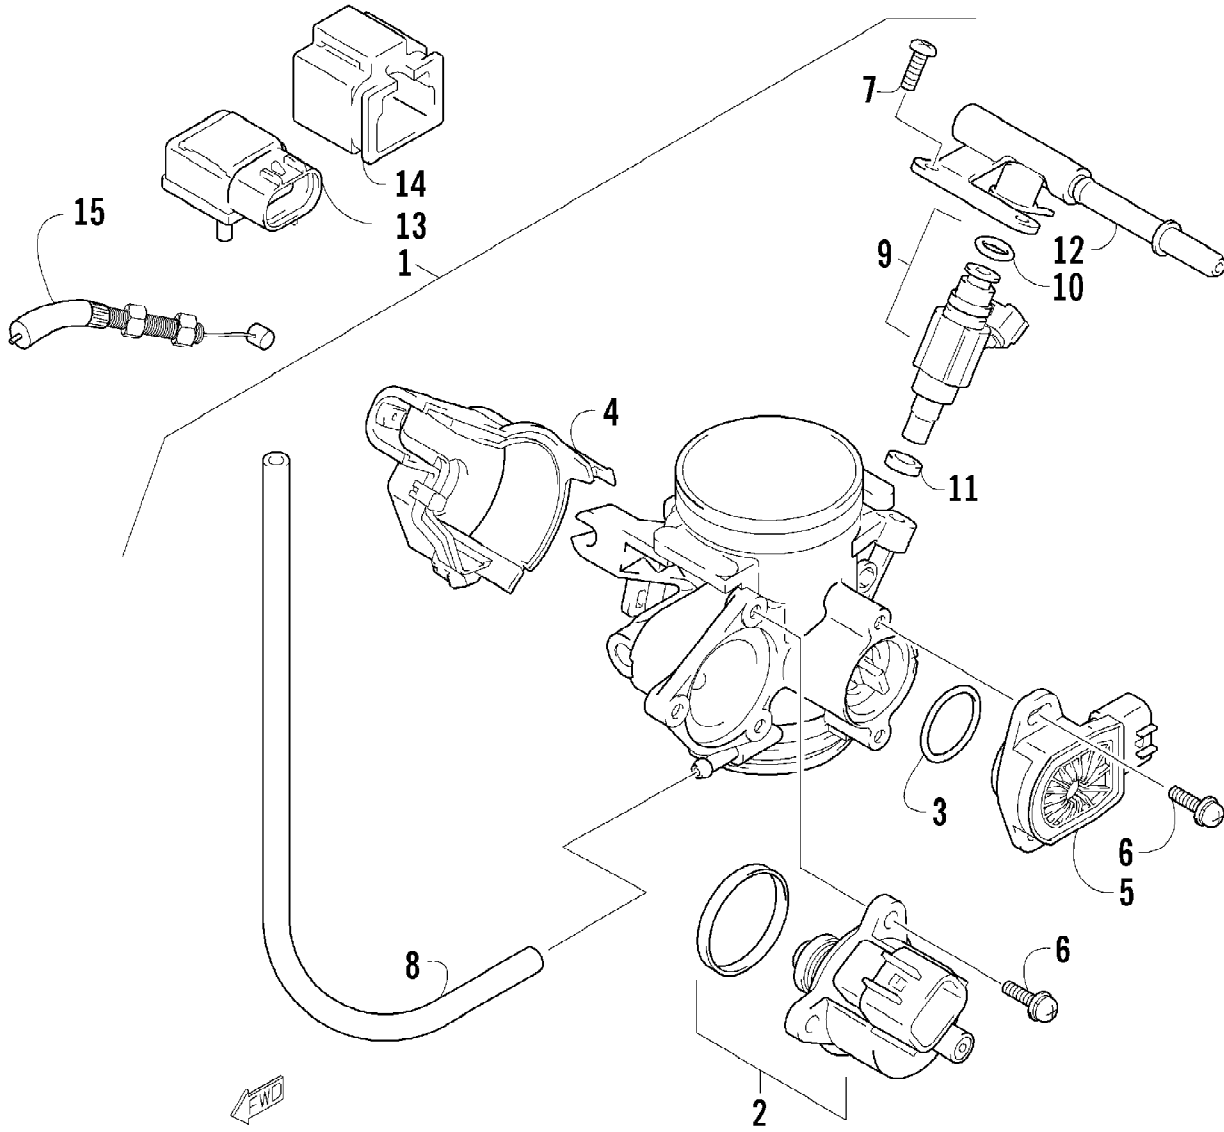

2008 ATV 700 EFI AUTOMATIC TRANSMISSION 4X4 FIS GREEN (A2008IBT42168) of 93
THROTTLE BODY ASSEMBLY

2008 ATV 700 EFI AUTOMATIC TRANSMISSION 4X4 FIS GREEN (A2008IBT42168) of 93
THROTTLE BODY ASSEMBLY

Ref #	Part Number	Qty	S/P/F	Description
1	3403-116	1		Body, Throttle - Assembly (inc. 2-12)
2	3403-117	1		ISC Valve
3	3423-812	1		O-Ring
4	3403-118	1		Cover
5	3530-048	1		Sensor - Assembly
6	3423-813	5		Screw
7	3423-814	2		Screw
8	3403-119	1		Hose
9	3403-120	1		Injector - Assembly (inc. 10)
10	3423-815	1		O-Ring
11	3403-121	1		Seal
12	3403-122	1		Delivery Pipe
13	3530-049	1		Sensor, Air Pressure
14	3530-050	1		Holder, Air Pressure
15	0487-032	1		Cable, Throttle