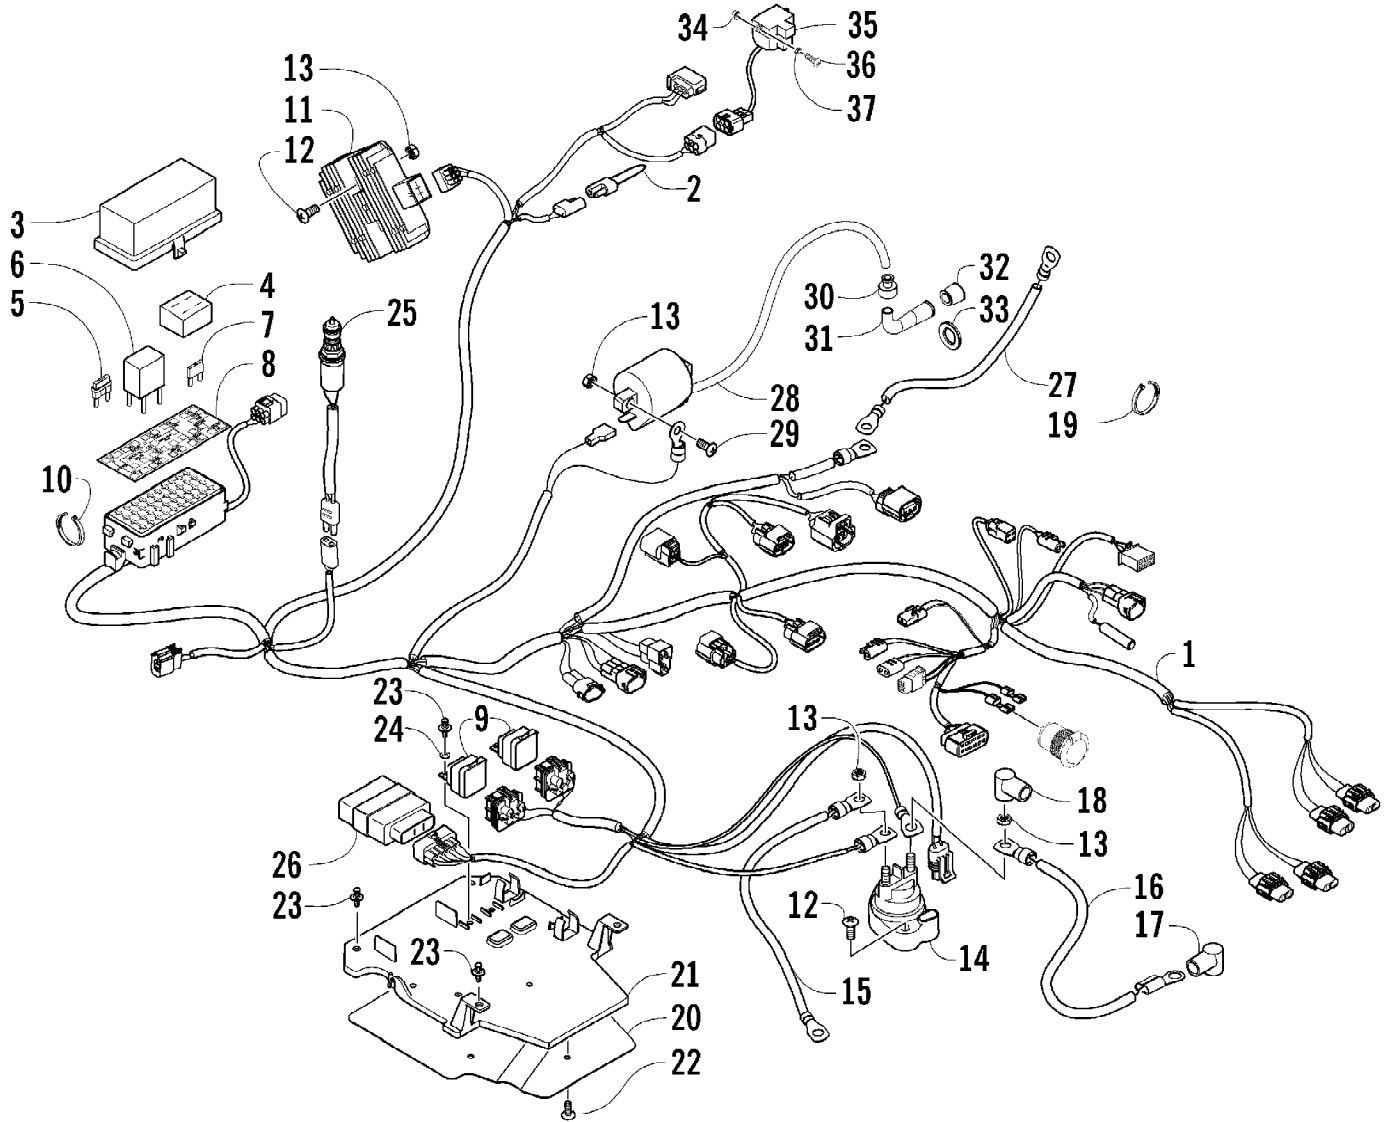

2008 ATV 700 EFI AUTOMATIC TRANSMISSION 4X4 FIS GREEN (A2008IBT421602) of 93
WIRING HARNESS ASSEMBLY

2008 ATV 700 EFI AUTOMATIC TRANSMISSION 4X4 FIS GREEN (A2008IBT421603) of 93
WIRING HARNESS ASSEMBLY

Ref #	Part Number	Qty	S/P/F	Description
	0644-347	1	F	Wrench, Spark Plug
1	0486-245	1		Harness, Main (inc. 2-8)
2	0486-164	1		Tether, Accessory Connector
3	0530-008	1		Cover, Fuse Block
4	0430-037	1		Holder, Fuse
5	0430-034	4		Diode
6	0430-045	3	/P	Relay (4-Pin) - 20 Amp
7	0430-032	5		Fuse - 10 Amp
7	0430-031	3		Fuse - 15 Amp
7	0430-030	2		Fuse - 30 Amp
8	1411-673	1		Decal, Fuse Block
9	0430-052	2		Relay (5-Pin) - 30 Amp
10	0123-788	AR	/P	Cable Tie - 7.5 in.
11	0824-037	1	/P	Regulator, Voltage
12	8476-625	4		Screw, Machine
13	0623-038	6		Nut w/Washer
14	0445-058	1	/P	Solenoid
15	0445-062	1		Cable, Battery/Solenoid
16	0445-064	1		Cable, Solenoid/Starter (inc. 16)
17	0645-019	1		Boot, Terminal
18	0645-327	1		Boot, Terminal
19	0123-903	AR		Cable Tie - 11.5 in.
20	2406-406	1		Plate, Shield
21	2406-105	1		Tray, Electrical
22	0623-797	3		Screw, Self-Tapping
23	0623-362	6		Rivet, Reinstallable
24	8050-217	2	/P	Washer
25	0409-089	1		Switch, Brake - Assembly
26	3430-063	1		Electronic Control Unit
27	0445-065	1		Cable, Battery/Ground
28	3430-064	1	S	Coil, Ignition - Assembly
29	8476-620	2		Screw, Machine
30	3430-009	1	/P	Seal, High Tension Wire
31	3409-044	1	S	Cap, Spark Plug
32	3409-031	1		Cover, Spark Plug Cap
33	3409-030	1		Seal, Spark Plug Cap
34	0423-493	2		Nut, Hex
35	0409-064	1		Switch, Tilt Sensor
36	8468-425	2		Screw, Machine
37	0123-802	2		Washer