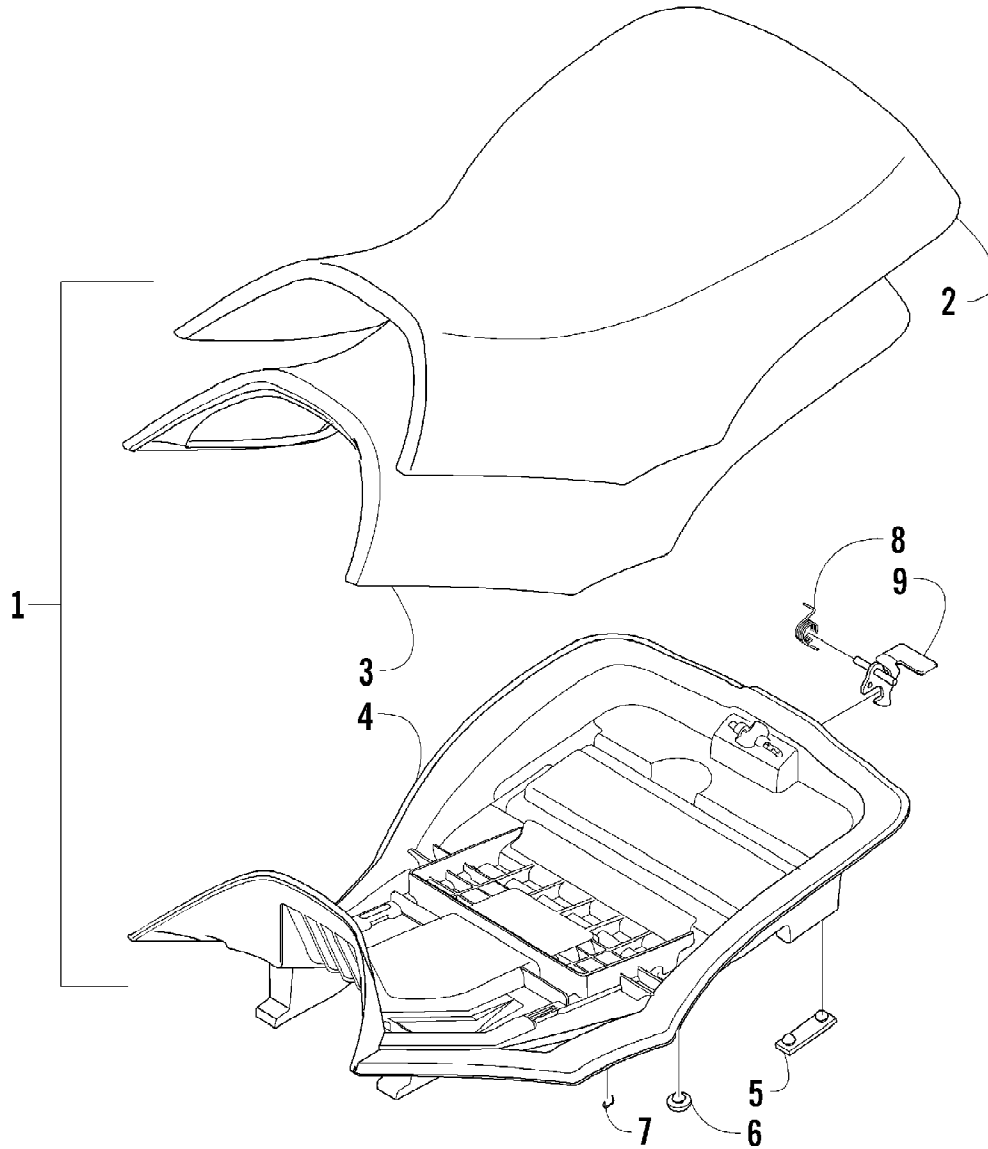

2008 ATV 700 EFI AUTOMATIC TRANSMISSION 4X4 FIS GREEN (A2008IBT42166) of 93
SEAT ASSEMBLY

Ref #	Part Number	Qty	S/P/F	Description
1	1506-937	1	S/P	Seat Assembly (inc. 2-9)
2	1506-209	1		Cover, Seat
3	1506-208	1		Foam, Seat
4	2406-144	1	S/P	Base, Seat - Assembly (inc. 5-6)
5	0406-879	2		Bumper, Seat - Rear
6	0406-877	4	/P	Bumper, Seat - Front
7	0624-263	AR		Staple
8	1406-592	1	/P	Spring, Seat Latch
9	1506-156	1		Latch, Seat