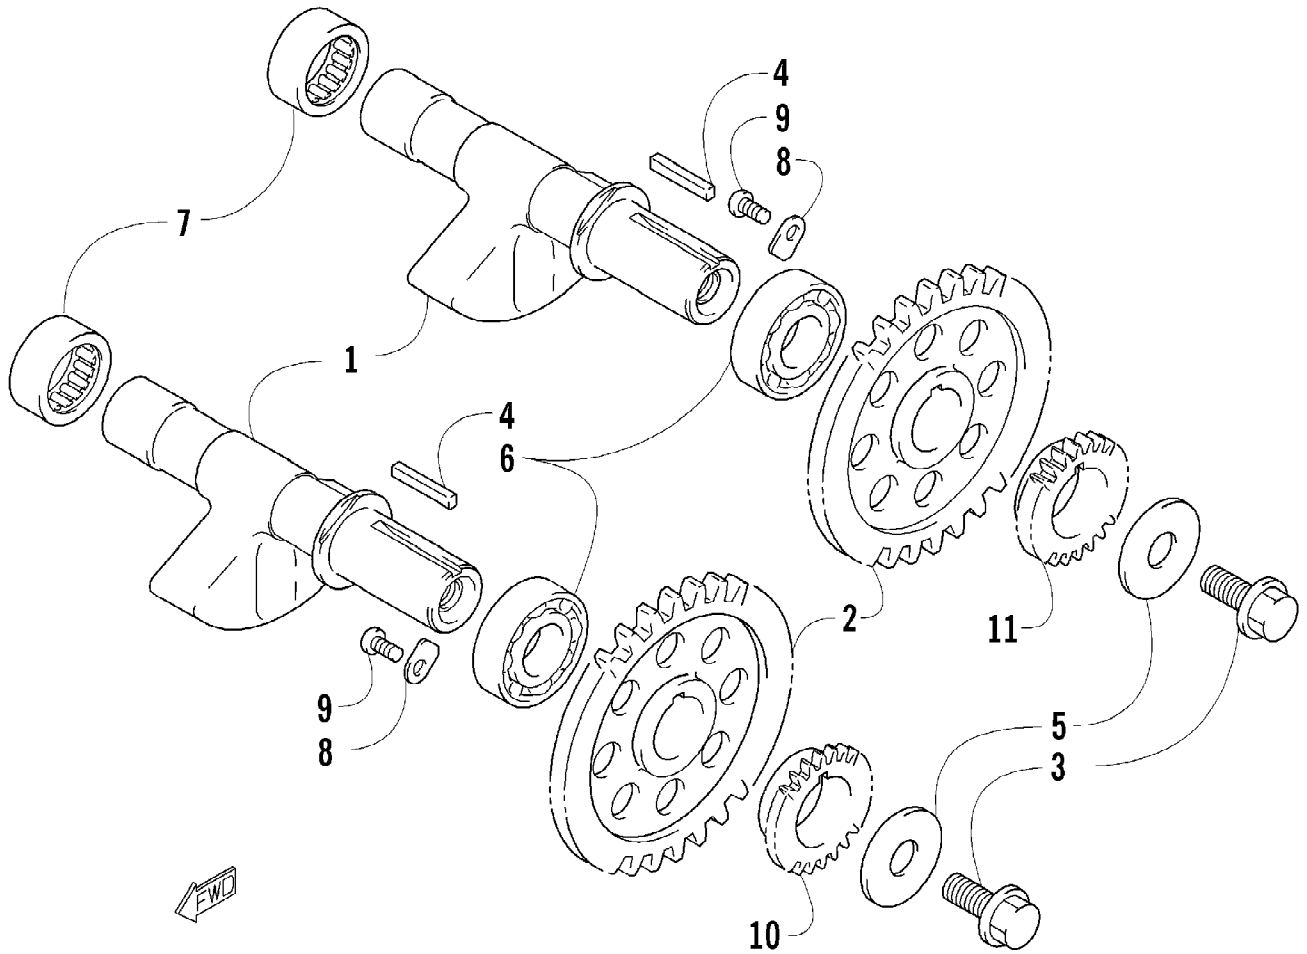

2008 ATV 700 EFI AUTOMATIC TRANSMISSION 4X4 FIS GREEN (A2008IBT41602) Page 22 of 93
CRANK BALANCER ASSEMBLY

Ref #	Part Number	Qty	S/P/F	Description
1	3403-093	2		Balancer, Crank
2	3403-094	2		Gear, Driven - Crank Balancer
3	3423-555	2		Bolt
4	3423-808	2		Key
5	3423-401	2		Washer
6	3403-095	2		Bearing
7	3403-096	2		Bearing
8	3446-031	4	/P	Retainer, Bearing - Crank Balancer
9	3423-370	4		Bolt
10	3403-097	1		Sprocket, Drive - Oil Pump
11	3403-098	1		Gear, Drive - Water Pump