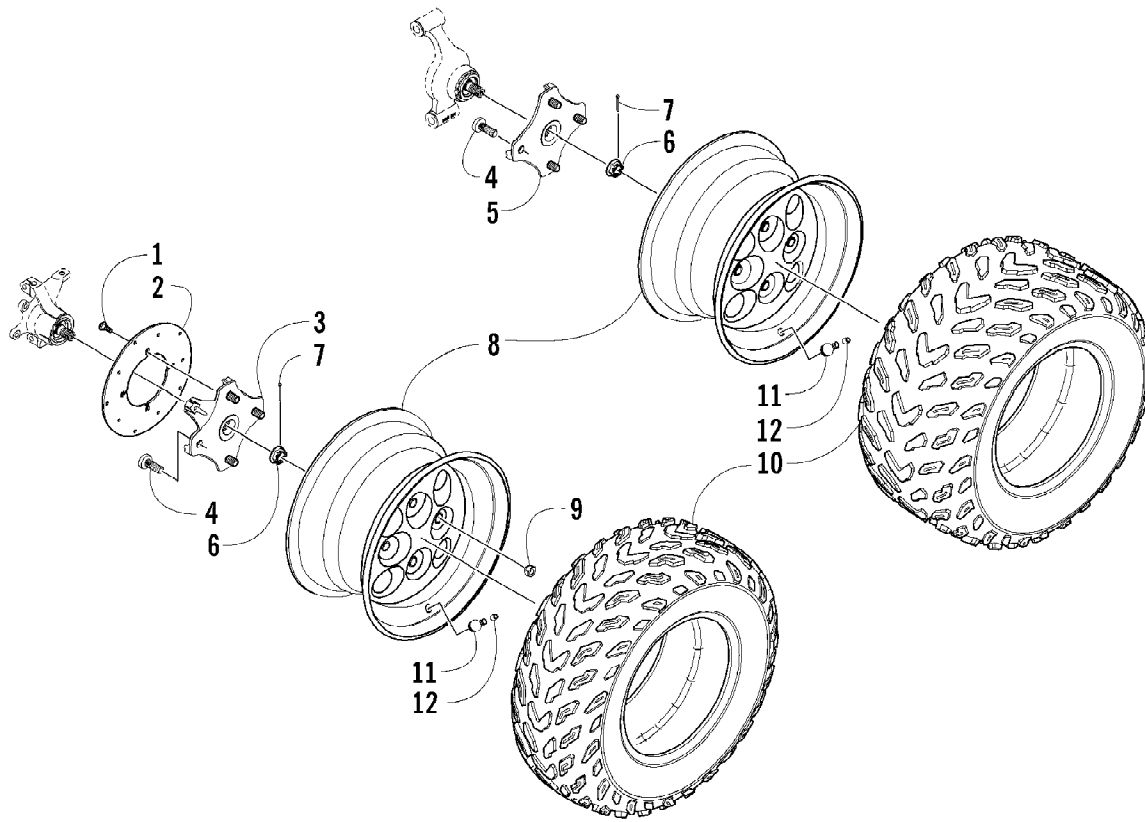

2008 ATV 700 EFI AUTOMATIC TRANSMISSION 4X4 FIS GREEN (A2008IBT42169) of 93
WHEEL AND TIRE ASSEMBLY

2008 ATV 700 EFI AUTOMATIC TRANSMISSION 4X4 FIS GREEN (A2008IBT42169) of 93
WHEEL AND TIRE ASSEMBLY

Ref #	Part Number	Qty	S/P/F	Description
1	0423-557	12		Screw, Shoulder
2	1402-225	3	S	Disc, Brake
3	0502-599	2	S	Hub, Wheel - Front (inc. 4)
4	0402-974	16	/P	Stud, Wheel Hub
5	0502-601	1	S	Hub, Wheel - Rear - Left (inc. 4)
5	0502-599	1	S	Hub, Wheel - Rear - Right (inc. 4)
6	0423-607	4		Nut, Castle
7	0423-407	4		Pin, Cotter
8	0402-856	2		Wheel - Front
8	0402-858	2		Wheel - Rear
9	0423-408	16	/P	Nut, Lug
10	1402-548	2		Tire - Front Goodyear
10	1402-549	2		Tire - Rear Goodyear
11	0402-064	4		Stem, Valve (inc. 12)
12	0402-140	4		Cap, Valve Stem