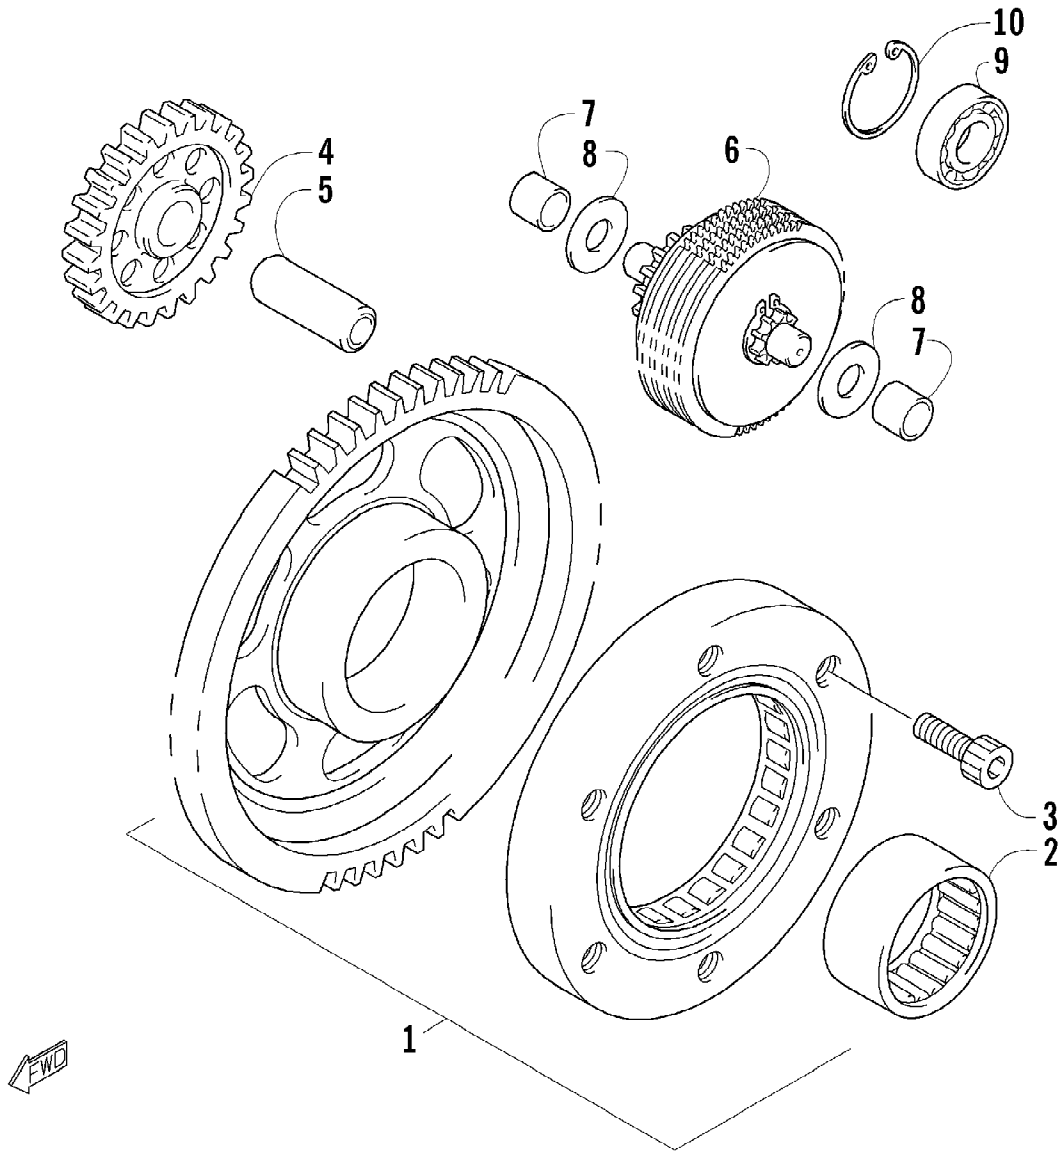

2008 ATV 700 EFI AUTOMATIC TRANSMISSION 4X4 FIS GREEN (A2008IBT421605) of 93
STARTER CLUTCH ASSEMBLY

Ref #	Part Number	Qty	S/P/F	Description
1	3403-089	1		Clutch, Starter - Set (inc. 2)
2	3403-090	1		Bearing
3	3423-509	1		Bolt
4	3403-091	1		Gear, Starter Idler - No. 2
5	3423-805	1		Pin, Starter Idler Gear No. 2
6	3403-092	1		Limiter, Starter Idler Gear No. 2
7	3423-806	2		Bushing, Limiter Gear Shaft
8	3423-103	2	/P	Washer
9	3402-043	1	/P	Bearing
10	3423-807	1		Circlip