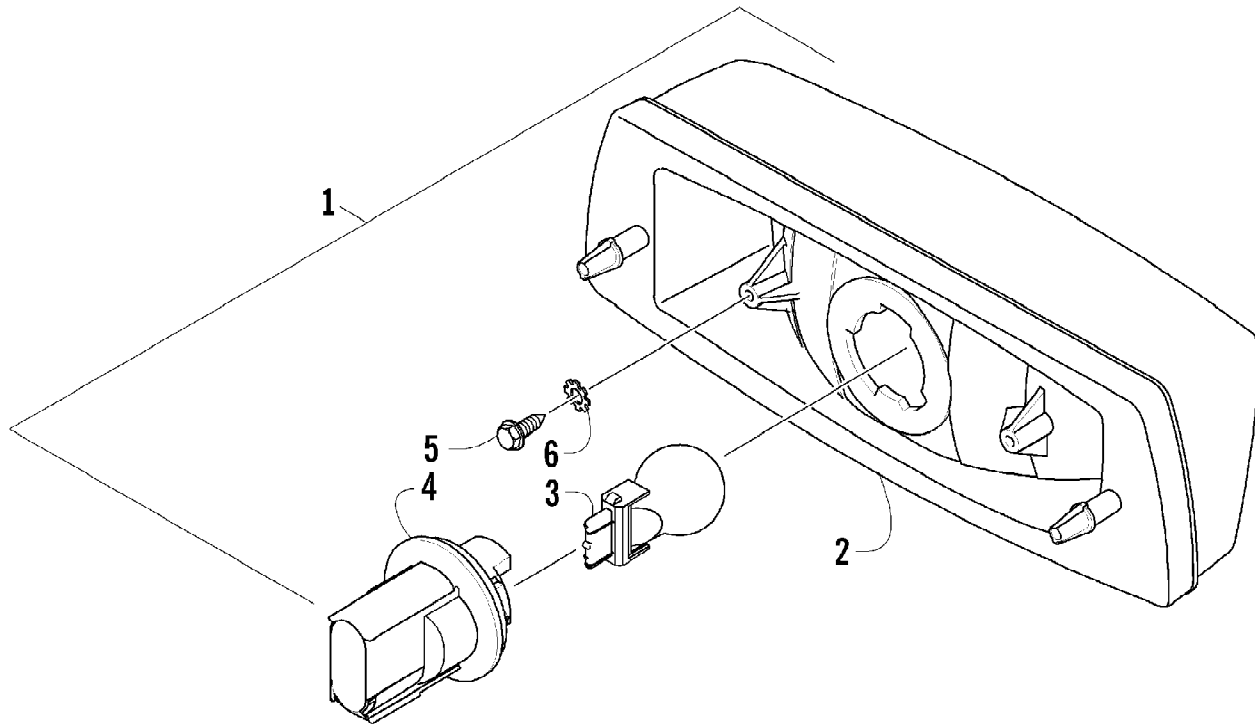

2008 ATV 700 EFI AUTOMATIC TRANSMISSION 4X4 FIS GREEN (A2008IBT42168) of 93
TAILLIGHT ASSEMBLY

Ref #	Part Number	Qty	S/P/F	Description
1	0509-022	1		Taillight Assembly (inc. 2-4)
2	0509-025	1		Housing, Taillight
3	0409-056	1		Bulb, Taillight
4	0409-057	1		Socket, Taillight
5	0623-301	2	/P	Screw, Self-Tapping
6	8053-212	2	/P	Washer, Lock - External Tooth