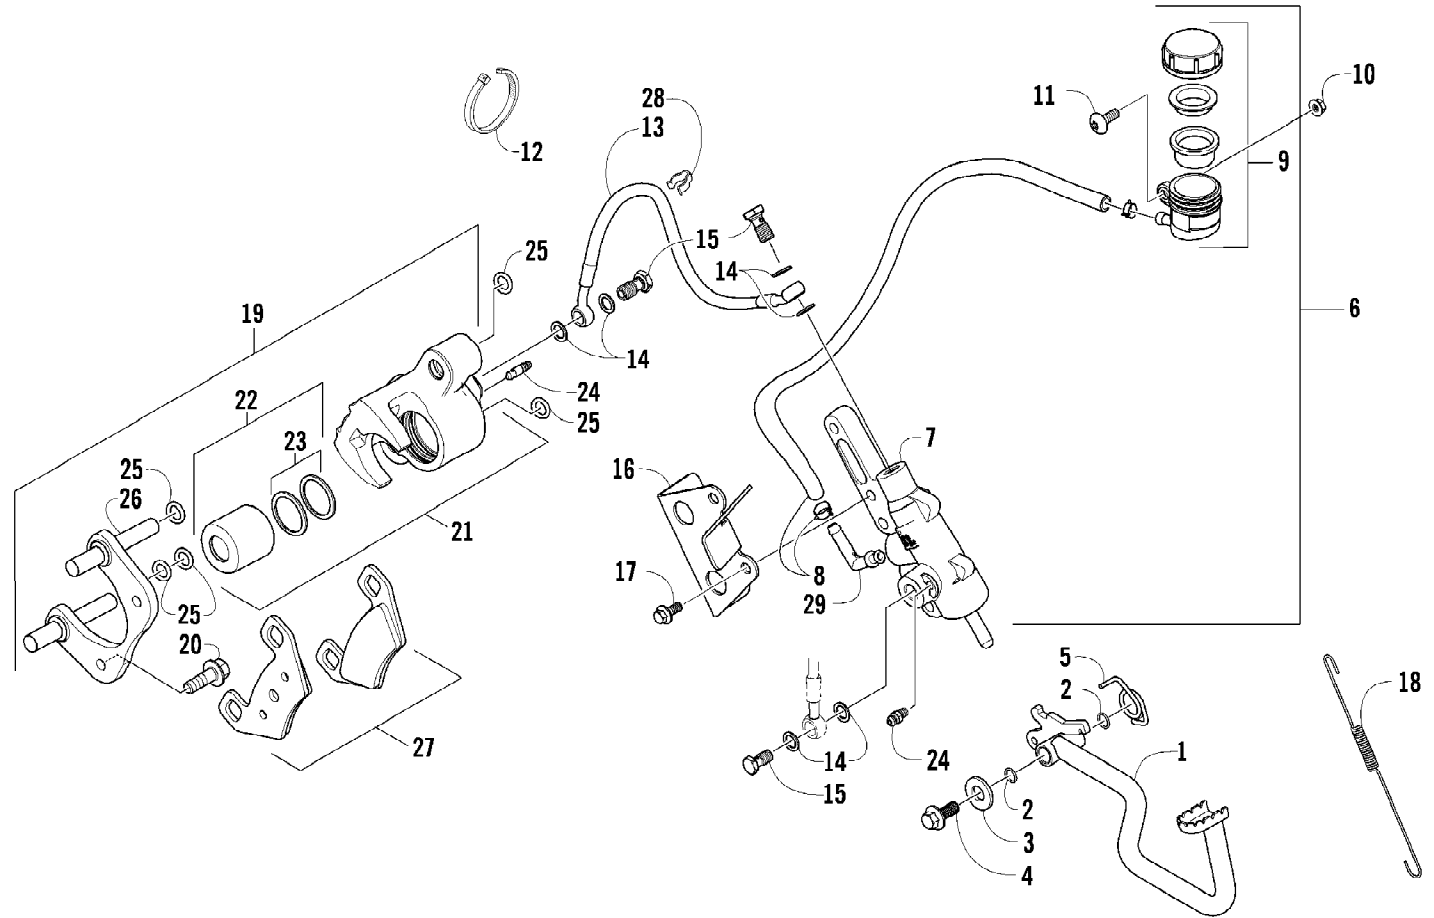

2008 ATV 700 EFI AUTOMATIC TRANSMISSION 4X4 FIS GREEN (A2008IBT40163) of 93
AUXILIARY BRAKE ASSEMBLY

2008 ATV 700 EFI AUTOMATIC TRANSMISSION 4X4 FIS GREEN (A2008IBT40166) of 93
AUXILIARY BRAKE ASSEMBLY

Ref #	Part Number	Qty	S/P/F	Description
	1502-292	1		Master Cylinder Replacement Kit
1	1502-063	1		Lever, Brake
2	1602-213	2	/P	O-Ring
3	8050-252	1		Washer
4	8408-816	1		Screw, Cap
5	0502-807	1		Spring, Brake Lever
6	1502-293	1		Brake Assembly (inc. 7-9)
7	0	1	F	Master Cylinder
8	0	1	F	Hose, Brake Fluid Reservoir w/Clamps
9	1502-155	1		Reservoir, Brake Fluid w/Clamp
10	0623-038	1		Nut, Flanged
11	8476-616	1		Screw, Machine
12	0123-788	1	/P	Cable Tie - 7.5 in.
13	1502-139	1		Hose, Brake
14	0423-178	6		Washer, Crush
15	0423-413	3		Bolt, Banjo-Fitting
16	1502-179	1		Bracket, Switch
17	8408-625	2		Screw, Cap
18	0502-785	1		Spring, Brake Switch
19	1436-163	1		Caliper, Brake (inc. 20-23, one No. 24, and 25-27)
20	8408-821	2	/P	Screw, Cap
21	1436-161	1	/P	Housing, Caliper - Assembly - Right Rear (inc. 22-23 and one No. 24)
22	0502-606	1		Piston/Seal Set (inc. 23)
23	0502-607	1		Seal Set
24	0502-609	2	/P	Valve, Bleed
25	0502-608	1		O-Ring, Guide - Set
26	0502-605	1		Bracket Assembly
27	0502-875	1	S	Pad, Brake - Set
28	1502-115	2		Clip, Brake Hose
29	1502-296	1	/P	Adapter, Hose