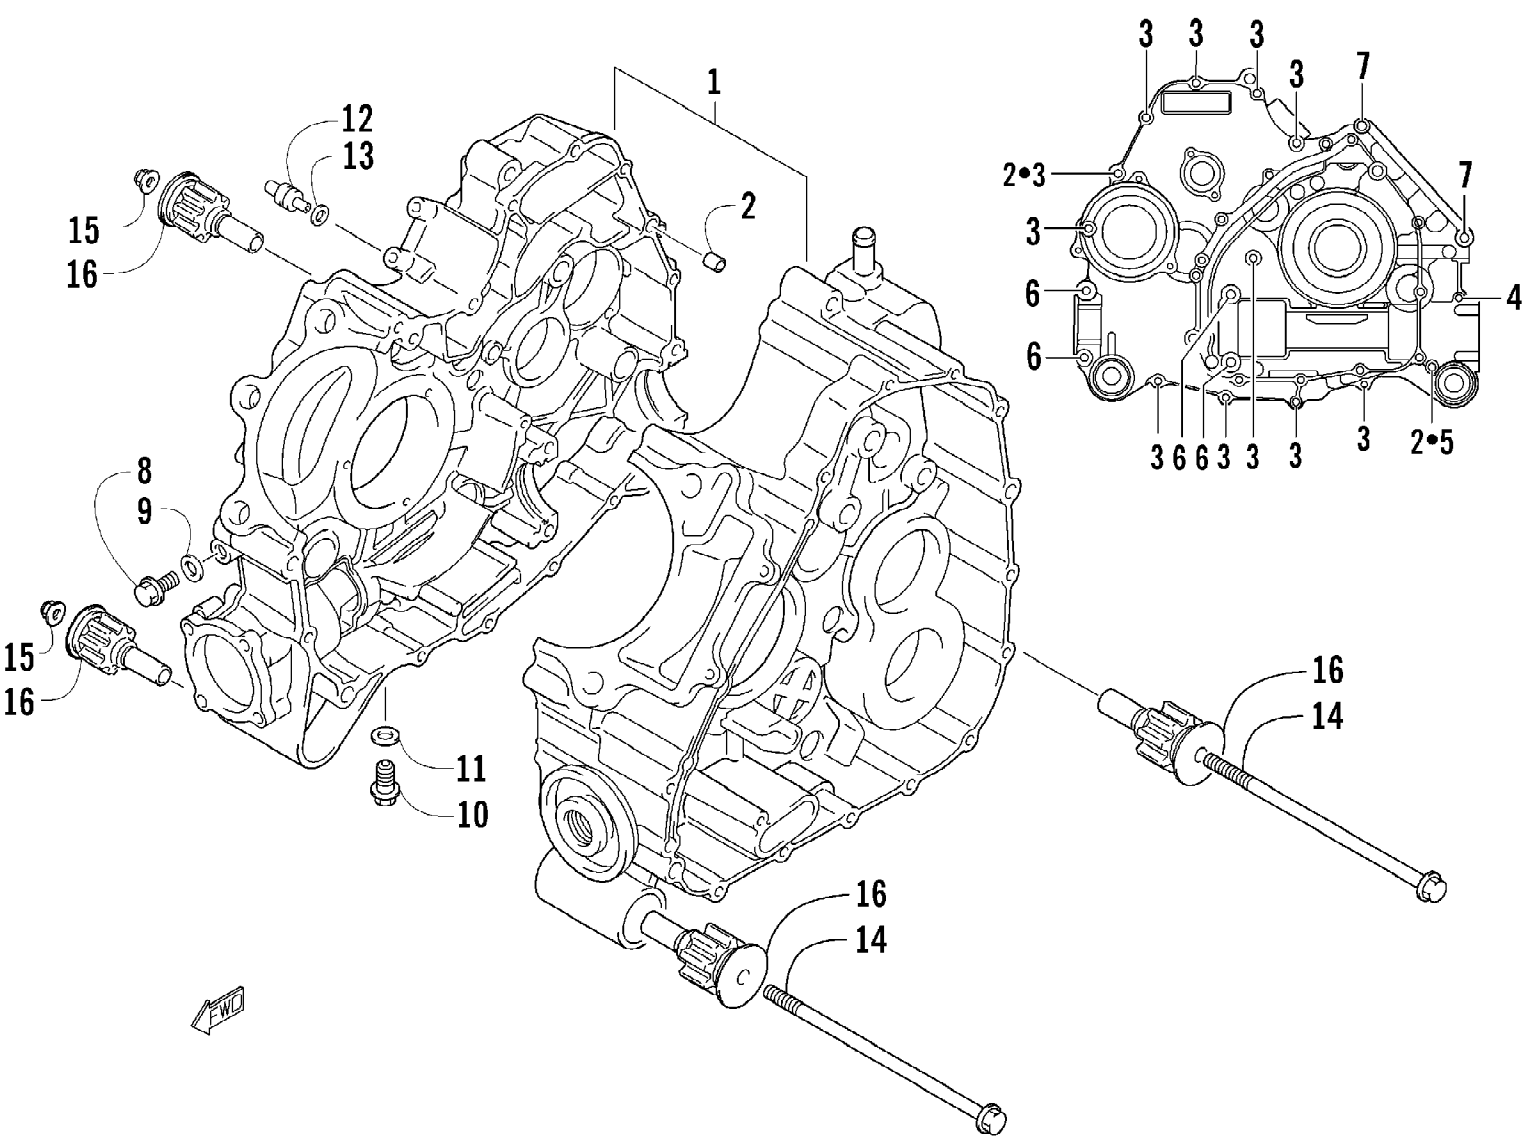

2008 ATV 700 EFI AUTOMATIC TRANSMISSION 4X4 FIS GREEN (A2008IBT421624) of 93
CRANKCASE ASSEMBLY

Ref #	Part Number	Qty	S/P/F	Description
1	3403-063	1	S	Crankcase Assembly (inc. 2-7)
2	3004-822	2		Pin
3	3423-307	11	S	Bolt
4	3423-392	1		Bolt
5	3423-094	1		Bolt
6	3007-399	4	/P	Bolt
7	3004-424	2		Bolt
8	3007-407	2	/P	Plug, Oil Gallery
9	3402-436	2	/P	Gasket, Oil Gallery Plug
10	3403-064	1		Plug, Drain
11	3402-011	1		Gasket, Drain Plug
12	3403-065	1		Jet, Oil Gallery
13	3423-051	1		O-Ring
14	3423-456	2		Bolt, Engine Mounting
15	3423-457	2	S	Nut, Engine Mounting
16	3423-799	4		Bushing, Engine Mounting