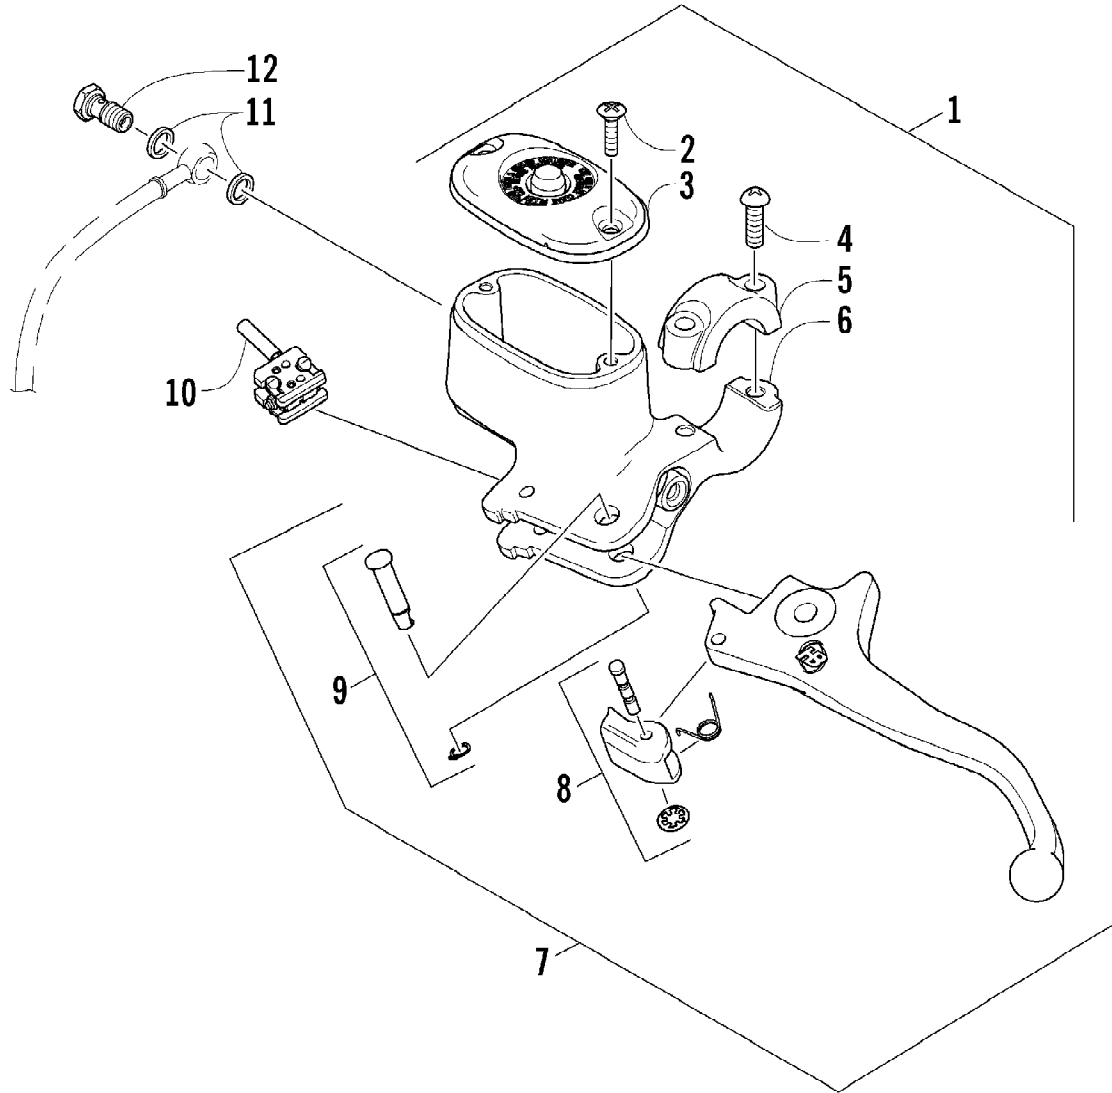

2008 ATV 700 EFI AUTOMATIC TRANSMISSION 4X4 FIS GREEN (A2008IBT42165) of 93
HYDRAULIC HAND BRAKE ASSEMBLY

Ref #	Part Number	Qty	S/P/F	Description
1	0502-914	1	S	Brake Assembly (inc. 2-10)
2	0502-566	1		Screw, Reservoir Cover
3	0502-868	1	/P	Cover, Reservoir
4	0502-568	1		Screw, Master Cylinder Clamp
5	0502-869	1		Clamp, Master Cylinder
6	0502-704	1		Master Cylinder Assembly
7	0502-866	1		Lever Assembly (inc. 8-9)
8	0502-867	1	/P	Lock, Brake Lever - Kit
9	0502-580	1		Lever Pin - Kit
10	0502-564	1	/P	Switch, Brake - Kit
11	0423-178	2		Washer, Crush
12	0423-413	1		Bolt, Banjo-Fitting