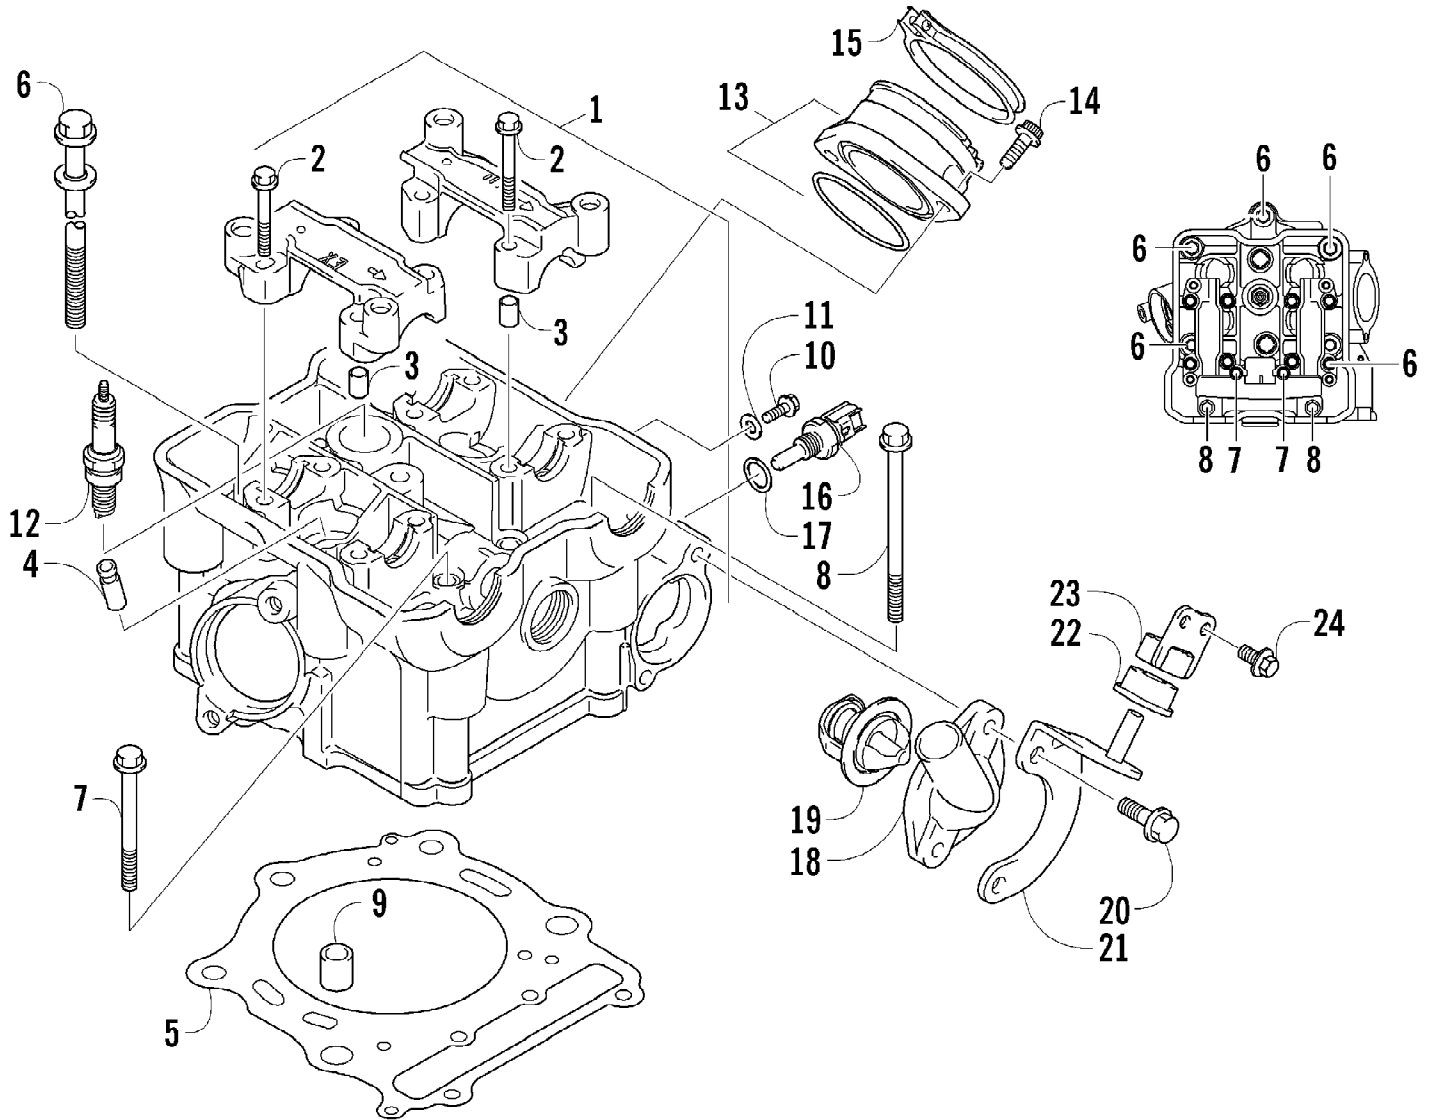

2008 ATV 700 EFI AUTOMATIC TRANSMISSION 4X4 FIS GREEN (A2008IBT421629) of 93
CYLINDER HEAD ASSEMBLY

2008 ATV 700 EFI AUTOMATIC TRANSMISSION 4X4 FIS GREEN (A2008IBT42163) of 93
CYLINDER HEAD ASSEMBLY

Ref #	Part Number	Qty	S/P/F	Description
1	3403-055	1		Head, Cylinder - Assembly (inc. 2-3)
2	3423-794	8		Screw, Cap
3	3423-043	4	/P	Pin
4	3403-056	4	/P	Guide, Valve
5	3403-057	1		Gasket, Cylinder Head
6	3423-795	5		Screw, Cap
7	3006-650	2		Screw, Cap
8	3423-796	2		Screw, Cap
9	3423-088	2		Pin, Dowel
10	3007-497	1		Plug, Cylinder Head
11	3003-290	1	/P	O-Ring
12	0217-632	1		Spark Plug (NGK CR6E)
13	3403-058	1		Pipe, Intake - Assembly
14	3423-797	2		Screw, Cap
15	3402-236	1	/P	Clamp, Intake Pipe
16	3530-046	1		Switch, Water Temperature
17	3007-215	1		Gasket, Water Temperature Switch
18	3413-038	1		Cover, Thermostat
19	3413-039	1		Thermostat
20	3007-377	2	/P	Screw, Cap
21	3423-798	1	S	Plate, Engine Mounting Damper
22	3403-059	1		Damper, Engine Mounting
23	3403-060	1		Stopper, Engine Mounting
24	3007-407	2	/P	Screw, Cap