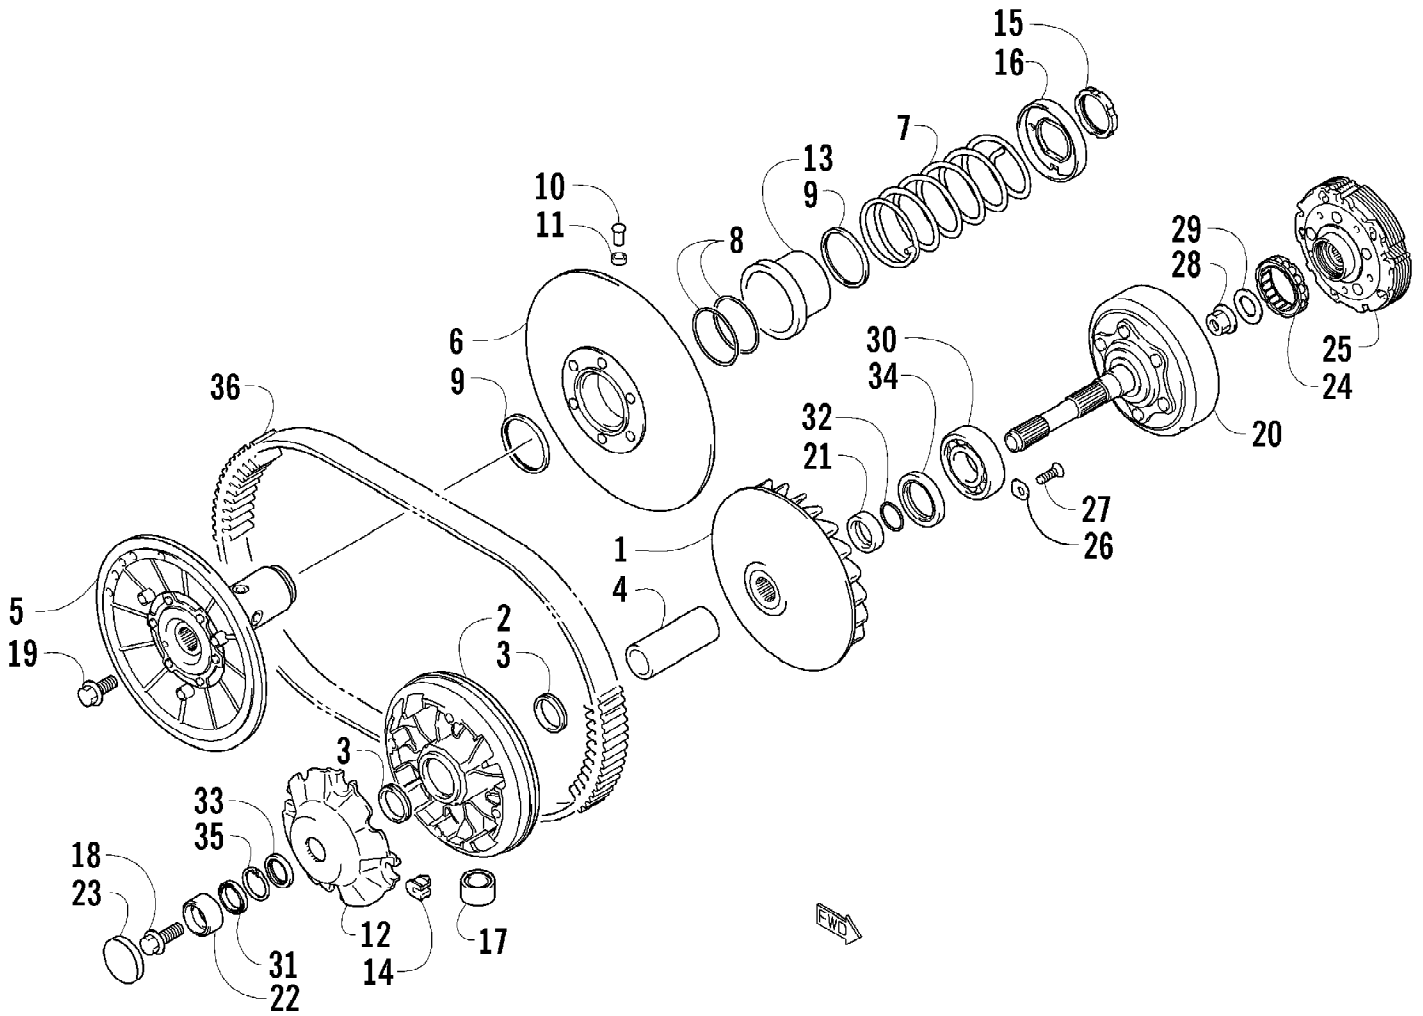

2008 ATV 700 EFI AUTOMATIC TRANSMISSION 4X4 FIS GREEN (A2008IBT42168) of 93
TRANSMISSION ASSEMBLY

Ref #	Part Number	Qty	S/P/F	Description
1	3403-130	1		Face, Fixed Drive
2	3403-131	1		Face, Movable Drive
3	3403-132	2		Seal, Movable Drive Face
4	3423-843	1		Spacer, Movable Drive Face
5	3403-133	1		Face, Fixed Driven
6	3403-134	1		Face, Movable Driven
7	3402-474	1	/P	Spring, Movable Driven Face
8	3402-475	2		O-Ring, Movable Driven Face
9	3403-135	2		Seal, Movable Driven Face
10	3402-477	4		Pin, Movable Driven Face
11	3402-478	4		Spacer, Movable Driven Face
12	3403-136	1		Plate, Movable Drive Face
13	3402-756	1		Sheet, Movable Driven Face
14	3402-481	4		Damper, Movable Drive Face
15	3423-406	1		Nut, Driven Pulley Spring
16	3402-482	1		Holder, Movable Driven Face
17	3403-137	8		Roller, Movable Driven Face
18	3423-819	1		Bolt, Drive Face
19	3423-820	1		Bolt, Driven Face
20	3403-138	1		Housing, Clutch
21	3423-821	1	/P	Spacer, Primary Shaft
22	3423-822	1		Spacer, Clutch Housing
23	3423-823	1		Cap, V-Belt Bearing
24	3446-003	1		Clutch, One-Way
25	3403-139	1		Centrifugal Clutch - Assembly
26	3423-824	2		Retainer, Bearing
27	3423-018	2		Screw, Bearing Retainer
28	3423-501	1		Nut
29	3423-825	1		Washer
30	3402-221	1		Bearing, Clutch Housing - Left
31	3403-140	1		Bearing, Clutch Housing - Right
32	3423-831	1	/P	O-Ring
33	3403-173	1		Seal, Clutch Housing - Right
34	3403-148	1	/P	Seal, Clutch Housing - Left
35	3423-826	1	/P	Circlip, Clutch Housing
36	3403-141	1		V-Belt