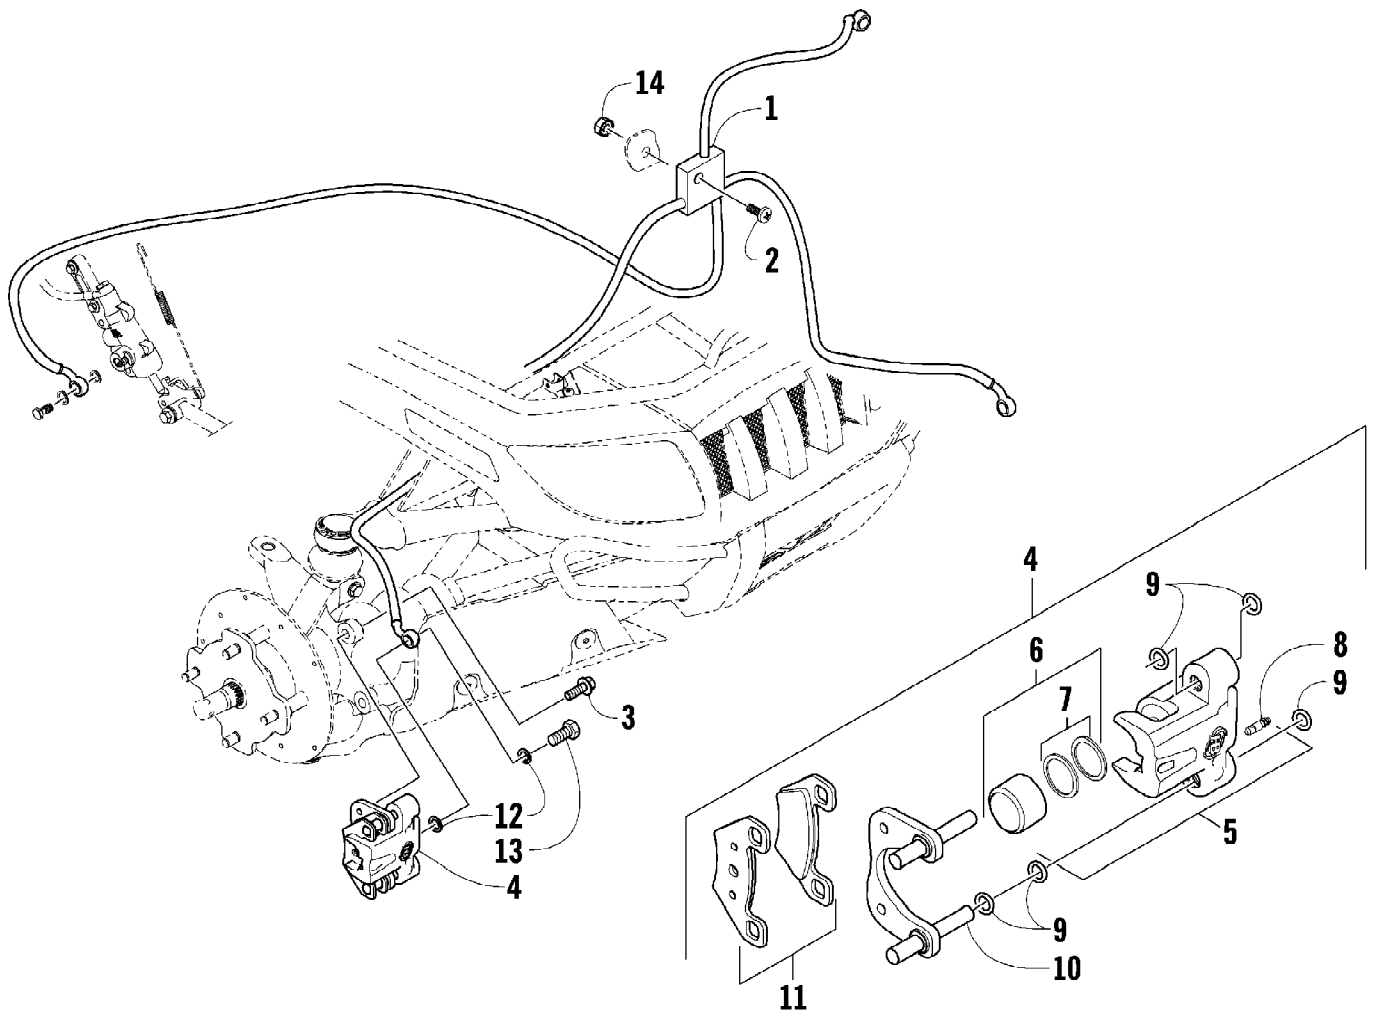

2008 ATV 700 EFI AUTOMATIC TRANSMISSION 4X4 FIS GREEN (A2008IBT42165) of 93
HYDRAULIC BRAKE ASSEMBLY

Ref #	Part Number	Qty	S/P/F	Description
1	1502-015	1		Hose, Brake - Assembly
2	8476-625	1		Screw, Cap
3	8408-821	4	/P	Screw, Cap
4	0502-878	1	S	Caliper, Brake - Right Front (inc. 5-11)
4	0502-879	1	S	Caliper, Brake - Left Front (inc. 5-11)
5	0502-603	1	S	Housing, Caliper - Assembly - Right Front (inc. 6-8)
5	0502-611	1	S	Housing, Caliper - Assembly - Left Front (inc. 6-8)
6	0502-606	2		Piston/Seal Set (inc. 7)
7	0502-607	2		Seal Set
8	0502-609	2	/P	Valve, Bleed
9	0502-608	2		O-Ring, Guide - Set
10	0502-605	2		Bracket Assembly
11	0502-875	2	S	Pad, Brake - Set
12	0423-178	4		Washer, Crush
13	0423-413	2		Bolt, Banjo-Fitting
14	0623-038	1		Nut, Lock