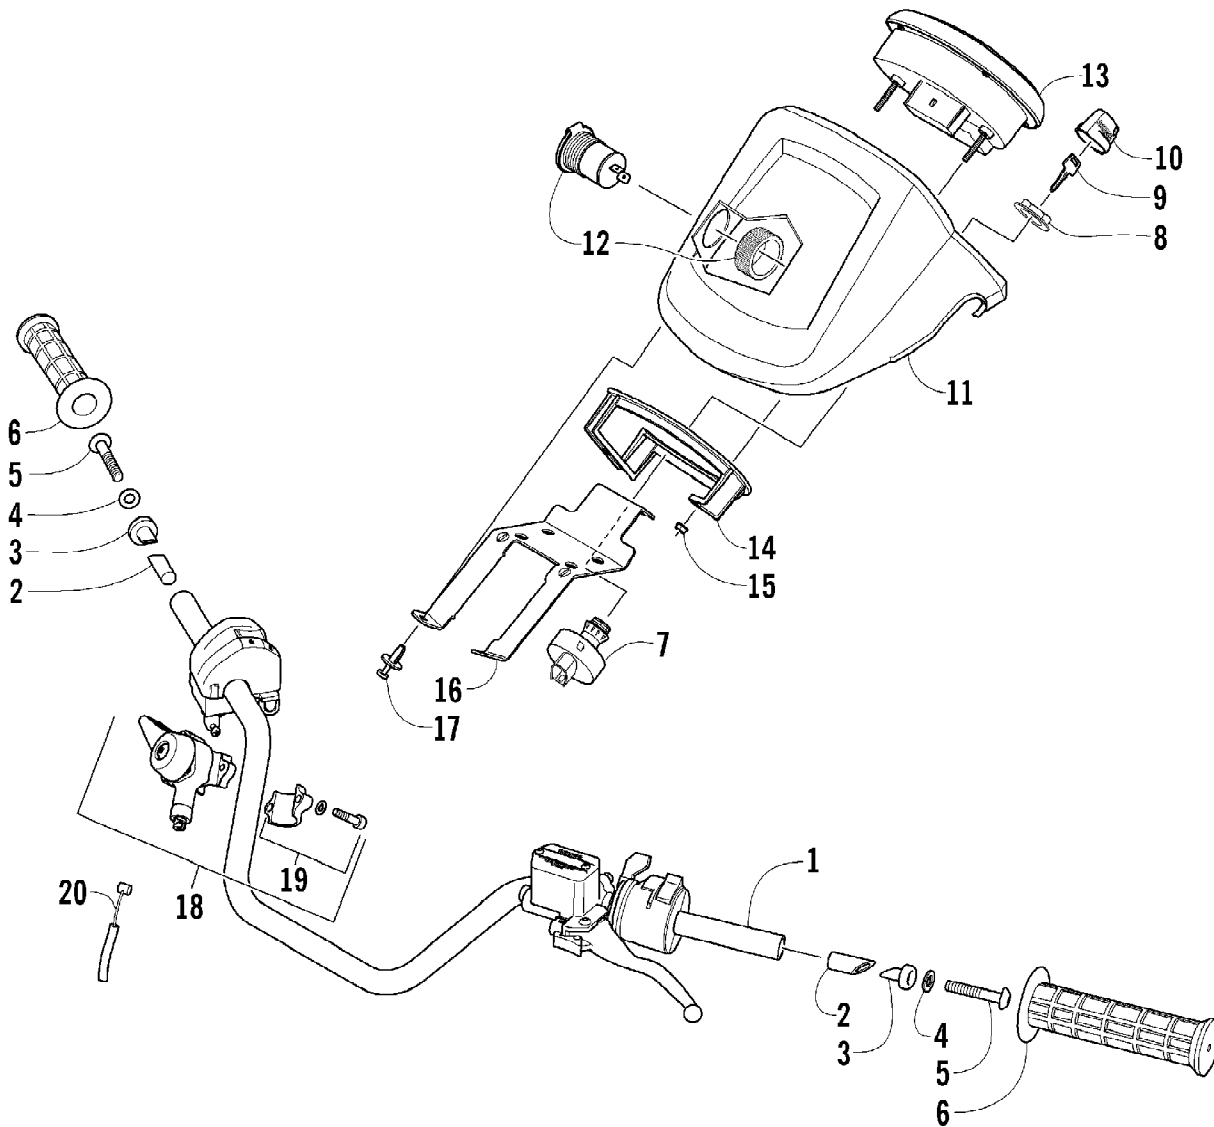

2008 ATV 700 EFI AUTOMATIC TRANSMISSION 4X4 FIS GREEN (A2008IBT42165) of 93
HANDLEBAR ASSEMBLY

Ref #	Part Number	Qty	S/P/F	Description
1	0505-476	1		Tube, Handlebar
2	0405-218	2		Plug, Handlebar
3	0405-149	2		End Cap, Handlebar
4	8050-247	2	/P	Washer
5	8477-845	2		Screw, Machine
6	0405-147	2		Grip, Handlebar
7	0430-069	1	S	Switch, Ignition - Assembly (inc. 8-10)
8	0430-050	1		Nut, Flange - Ignition Switch
9	0430-042	1		Key, Ignition
9	0430-043	1		Key, Ignition
10	0430-054	1		Cover, Key
11	0405-274	1		Instrument Pod
12	0641-897	1	/P	Outlet, Accessory - 12V
13	0520-023	1		Gauge, LCD
14	0420-065	1	/P	Clamp, Plastic
15	0423-493	2		Nut, Hex
16	2506-470	1		Bracket, Mounting - Instrument Pod
17	0423-535	2		Rivet, Reinstallable
18	0502-527	1		Control, Differential Lock (inc. 19)
19	0502-613	1		Clamp, Differential Lock Control - Kit
20	0487-050	1	/P	Cable, Differential Lock