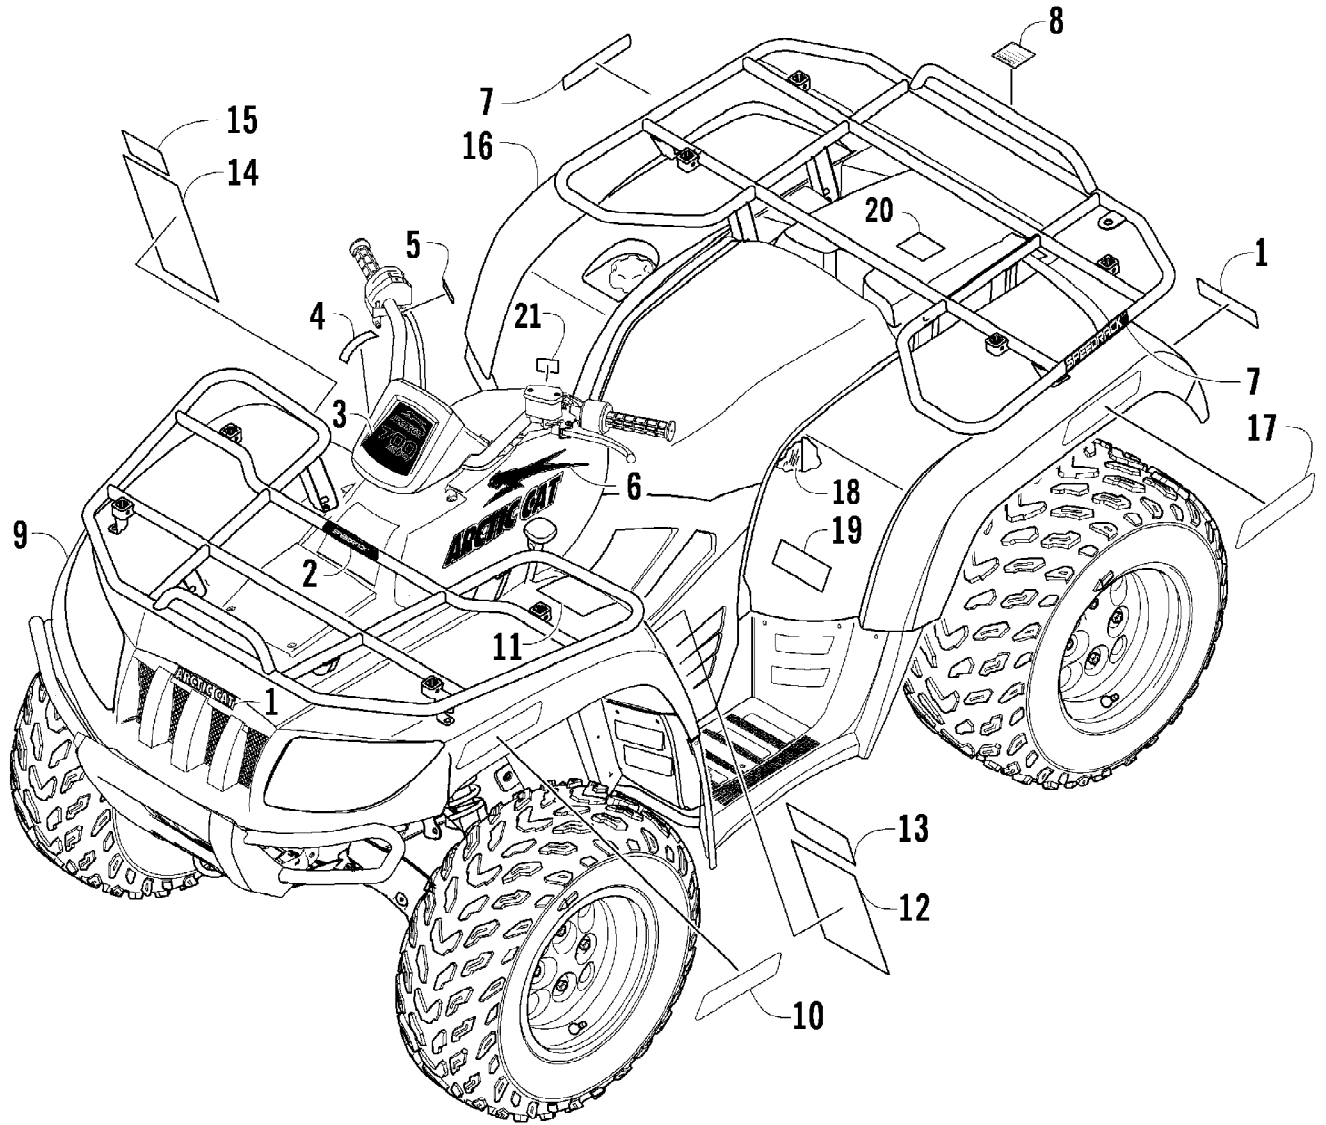

2008 ATV 700 EFI AUTOMATIC TRANSMISSION 4X4 FIS GREEN (A2008IBT40166) of 93  
BODY PANELS AND DECALS

Ref #	Part Number	Qty	S/P/F	Description
1	1411-725	2		Decal, Front/Rear
2	1411-050	1	/P	Decal, "Speedrack"
3	1411-570	1		Decal, Instrument Pod
4	0411-426	1		Decal, Warning - Clutch Cover
5	0411-966	1		Decal, Warning - Differential Lock
6	1411-634	1		Decal, Side - Upper Right
6	1411-635	1		Decal, Side - Upper Left
7	0411-965	2		Decal, "Speedrack"
8	1411-077	1		Decal, Warning - Towing
9	0518-003	1	S	Panel, Fender - Front (inc. 10-15)
10	0411-818	1		Decal, Reflector - Front - Right
10	0411-819	1		Decal, Reflector - Front - Left
11	0411-401	1		Decal, Warning - Age
12	0411-218	1		Decal, Warning - General
13	1411-574	1		Decal, Warning - Off-Road Only
14	1411-250	1		Decal, Warning - Reverse/Pre-Ride
15	0411-835	1		Decal, Warning - Turn/Hill
16	2506-703	1	S	Panel, Fender - Rear (inc. 17-20 and one No. 1)
17	1411-592	1	/P	Decal, Reflector - Rear - Right
17	1411-593	1	/P	Decal, Reflector - Rear - Left
18	0470-658	1		Shield, Heat
19	0411-430	1		Decal, Warning - Tire Pressure
20	0411-435	1		Decal, Passenger
21	1411-865	1		Decal, Warning - Brake Lever Lock