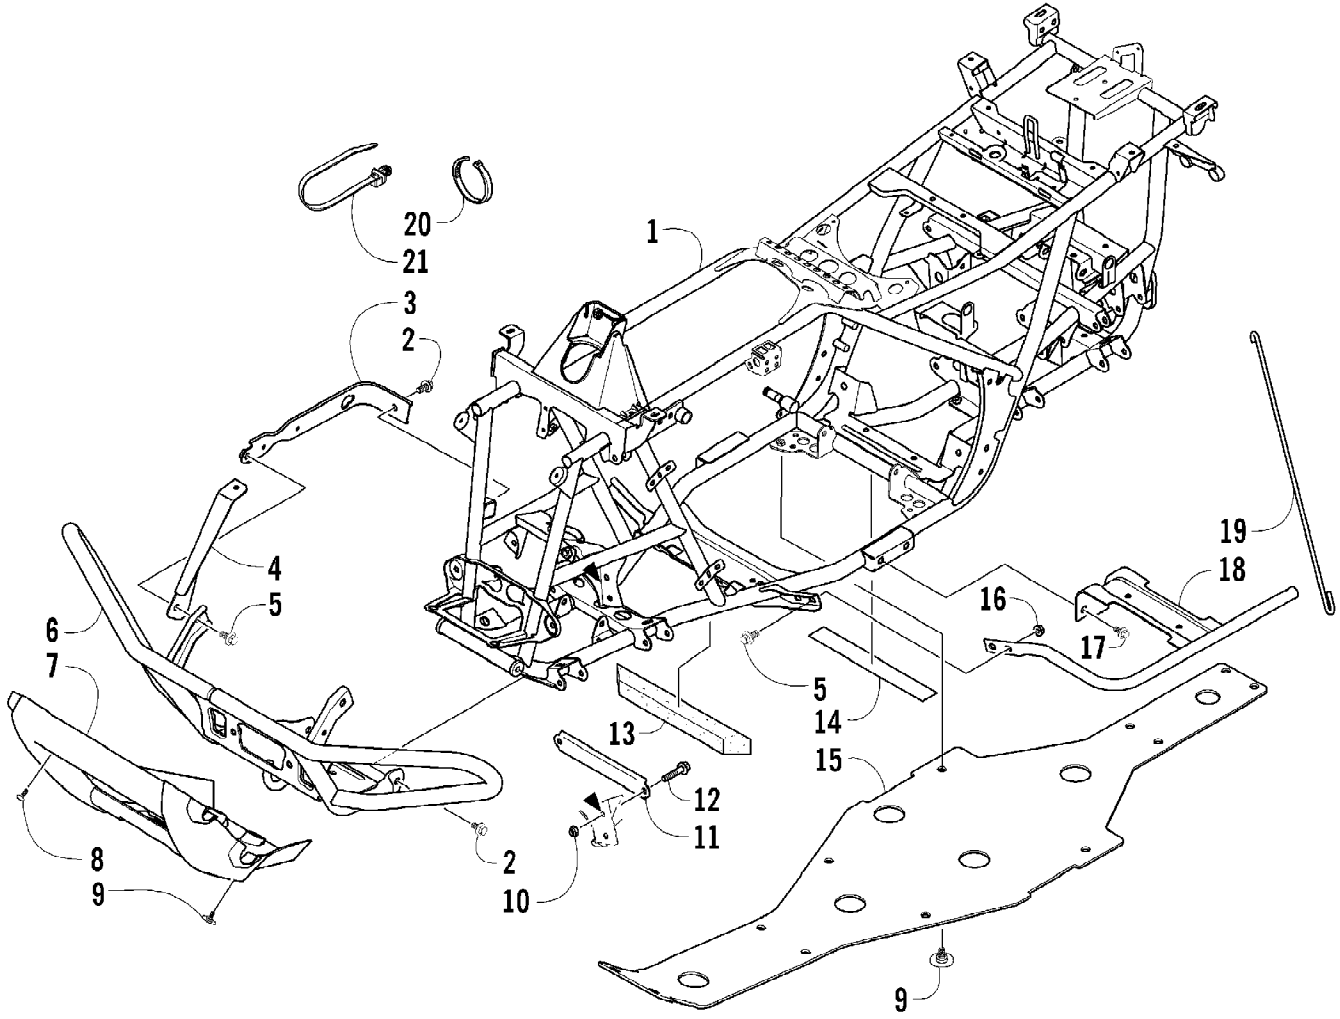

2008 ATV 700 EFI AUTOMATIC TRANSMISSION 4X4 FIS GREEN (A2008IBT42163) of 93
FRAME AND RELATED PARTS

Ref #	Part Number	Qty	S/P/F	Description
1	2506-555	1		Frame, Main
2	8409-020	4	/P	Screw, Cap
3	1506-596	1	/P	Channel, Bumper Support - Right
3	0506-653	1	S	Channel, Bumper Support - Left
4	1506-562	1		Bracket, Mounting - Bumper - Right
4	1506-563	1		Bracket, Mounting - Bumper - Left
5	8408-816	6		Screw, Cap
6	1506-855	1	/P	Bumper
7	1406-360	1		Grille, Bumper
8	0423-419	2		Screw, Machine
9	0423-101	12		Screw, Body
10	8428-002	2		Nut, Lock
11	1506-429	1	S	Brace, A-Arm
12	8409-025	2		Screw, Cap
13	1506-981	1		Foam, Frame
14	0406-289	1		Pad, Frame
15	2406-139	1		Panel, Belly
16	8424-802	4		Nut, Flange
17	8409-016	4		Screw, Cap
18	1506-380	1		Footrest - Right
18	1506-379	1		Footrest - Left
19	2506-423	2		Rod, Support
20	0123-788	1	/P	Cable Tie
21	0423-075	1		Cable Tie, Push-Mount