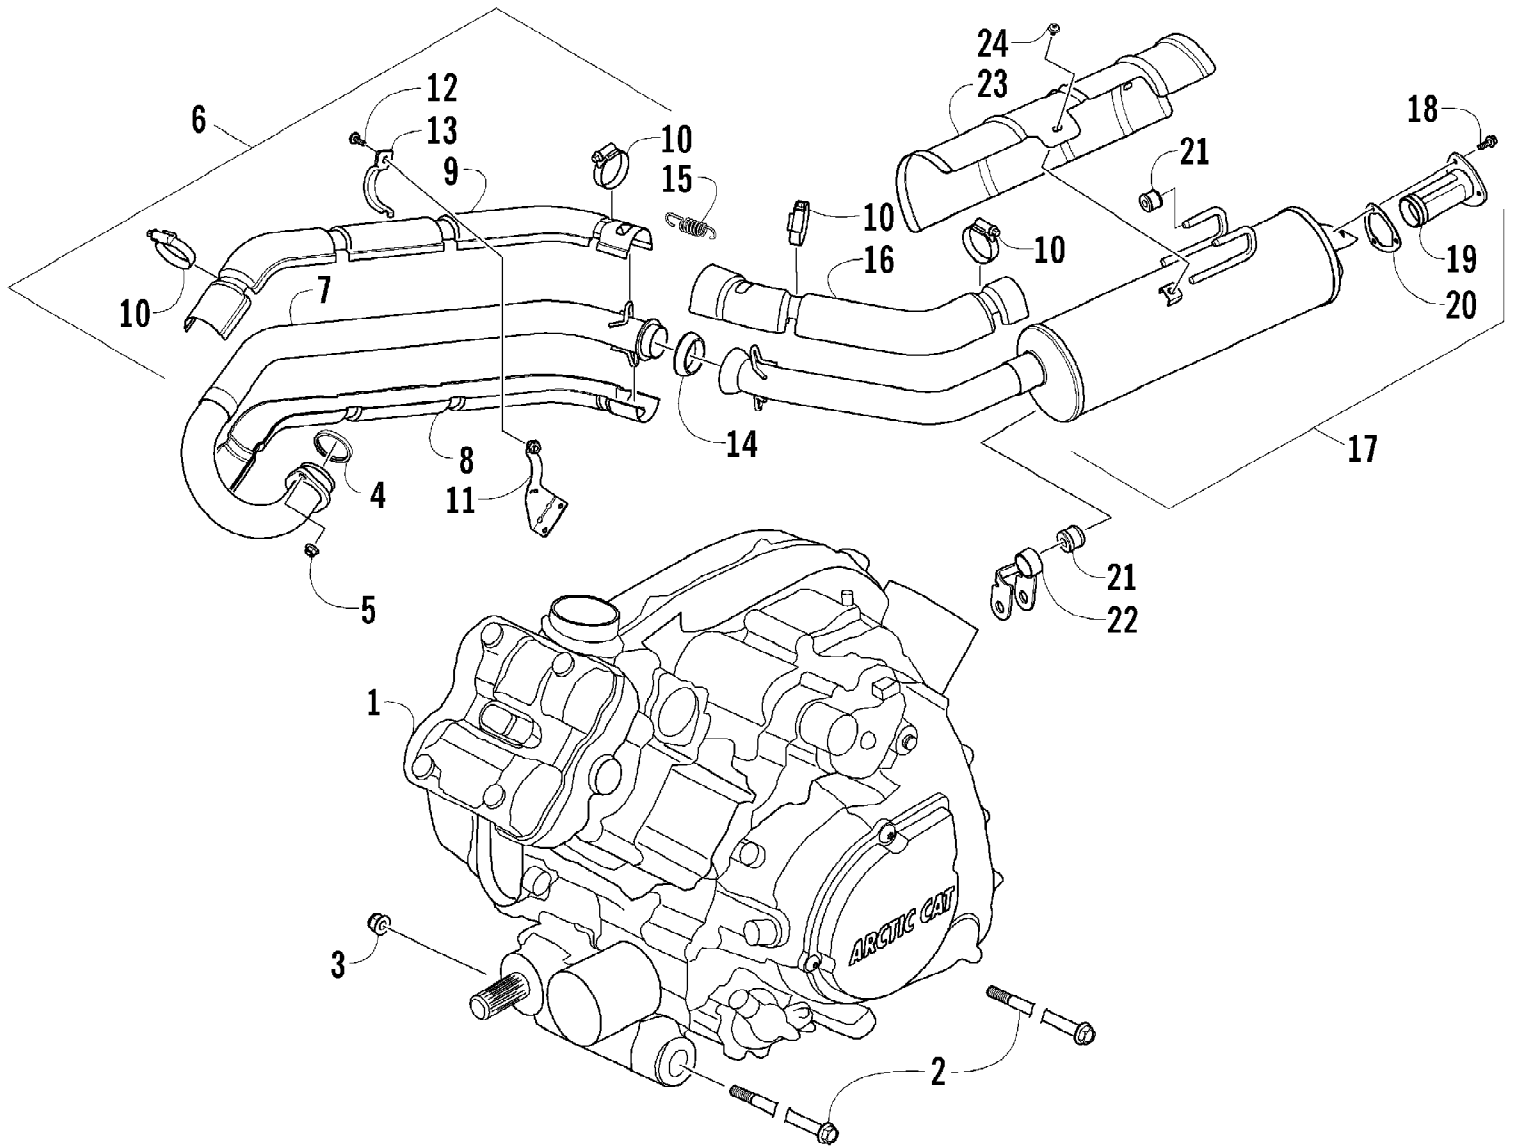

2008 ATV 700 EFI AUTOMATIC TRANSMISSION 4X4 FIS GREEN (A2008IBT4) Page 35 of 93
ENGINE AND EXHAUST

2008 ATV 700 EFI AUTOMATIC TRANSMISSION 4X4 FIS GREEN (A2008IBT421636) Page 36 of 93
ENGINE AND EXHAUST

Ref #	Part Number	Qty	S/P/F	Description
1	0462-046	1	/P	Engine
2	3423-456	2		Screw, Cap
3	8428-002	2		Nut, Lock
4	0412-361	1		Gasket, Exhaust Pipe
5	8424-802	2		Nut, Hex
6	0512-294	1		Pipe, Exhaust - Assembly (inc. 7-9 and three No. 10)
7	0512-293	1		Pipe, Exhaust
8	0412-364	1		Shield, Exhaust Pipe - Inner
9	0412-365	1		Shield, Exhaust Pipe - Outer
10	0423-317	5	/P	Hose Clamp
11	0512-317	1		Support, Exhaust Pipe
12	8477-620	1		Screw, Machine
13	0512-318	1		Bracket, Exhaust Pipe
14	0412-375	1	/P	Seal, Exhaust
15	0612-668	2	/P	Spring, Extension
16	0412-369	1		Shield, Exhaust Pipe - Rear
17	0512-305	1		Muffler - Assembly (inc. 18-20)
18	8408-616	3		Screw, Cap
19	0512-219	1	/P	Arrester, Spark - Assembly
20	0412-313	1		Gasket, Spark Arrester
21	0412-215	3	S	Bushing, Exhaust Pipe
22	1506-732	1		Channel, Muffler Support
23	0412-373	1	/P	Cover, Muffler
24	8477-610	3		Screw, Machine