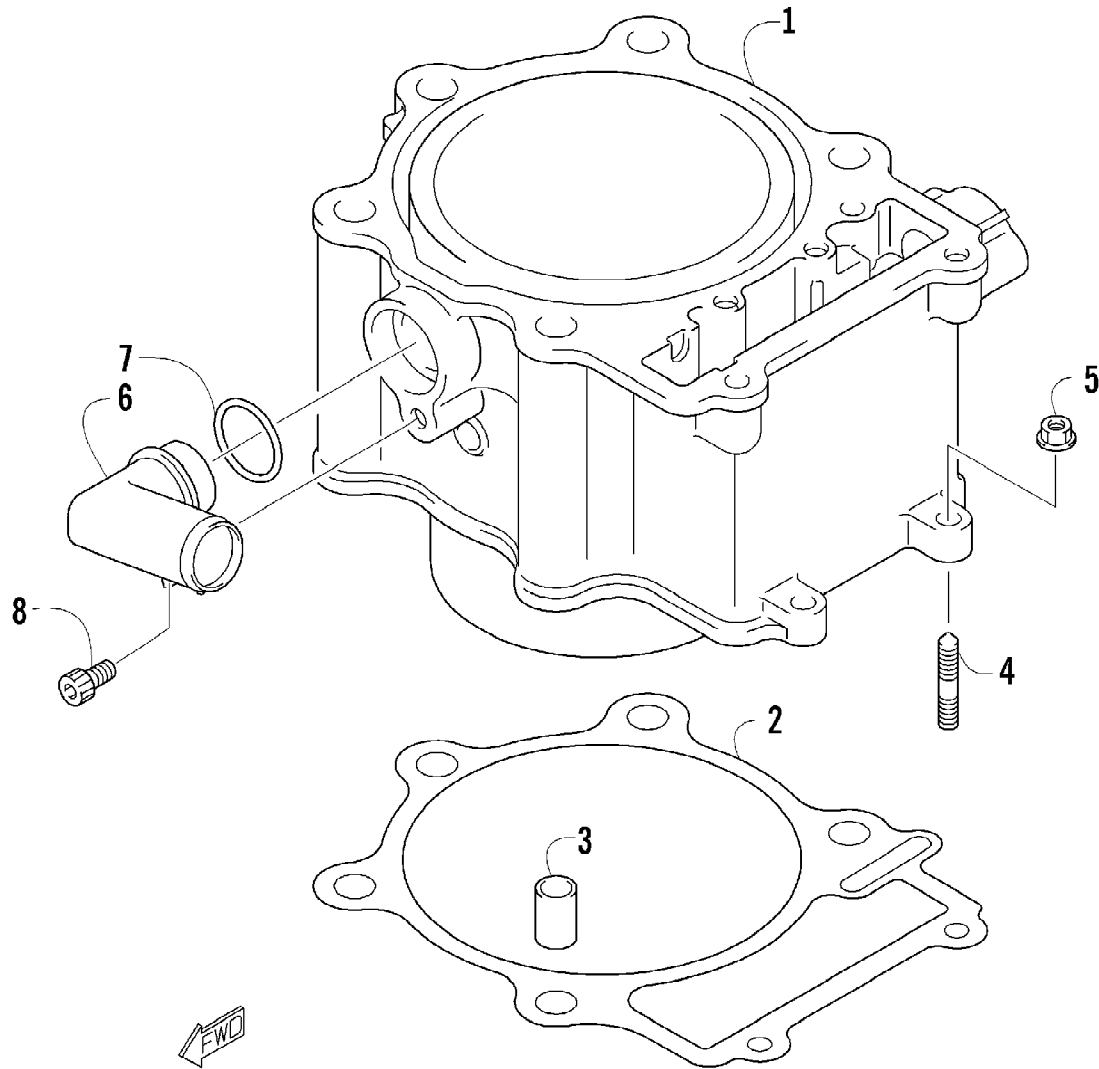

2008 ATV 700 EFI AUTOMATIC TRANSMISSION 4X4 FIS GREEN (A2008IBT4162) Page 23 of 93
CYLINDER ASSEMBLY

Ref #	Part Number	Qty	S/P/F	Description
1	3403-214	1	/P	Cylinder
2	3403-062	1		Gasket, Cylinder
3	3423-088	2		Pin, Dowel
4	3423-384	2	S	Bolt, Stud
5	3007-373	2	/P	Nut
6	3413-040	1		Union, Water Hose
7	3423-058	1		O-Ring
8	3423-121	1	S	Screw, Machine