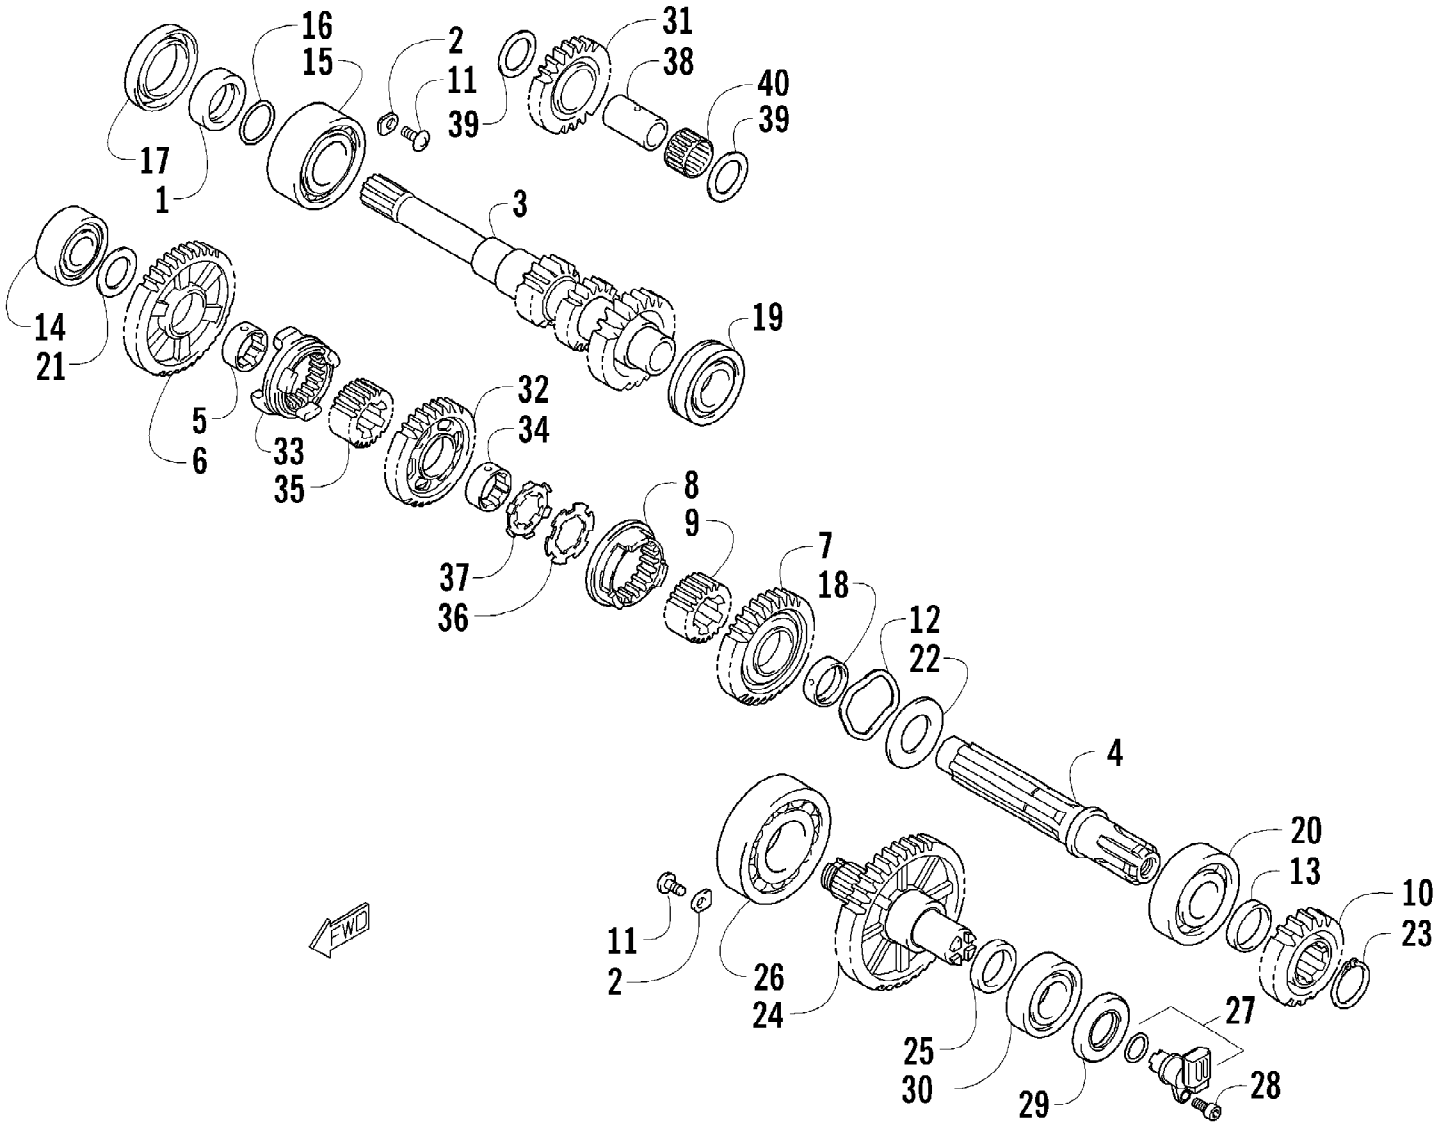

2008 ATV 700 EFI AUTOMATIC TRANSMISSION 4X4 FIS GREEN (A2008IBT42163) of 93
SECONDARY TRANSMISSION ASSEMBLY

2008 ATV 700 EFI AUTOMATIC TRANSMISSION 4X4 FIS GREEN (A2008IBT42163) of 93
SECONDARY TRANSMISSION ASSEMBLY

Ref #	Part Number	Qty	S/P/F	Description
1	3423-821	1	/P	Spacer, Driveshaft
2	3446-031	4	/P	Retainer, Driveshaft
3	3403-142	1	S	Driveshaft
4	3403-143	1		Countershaft
5	3446-380	1		Bushing, Driven Gear - Low
6	3403-144	1		Gear, Driven - Low
7	3403-145	1		Gear, Driven - High
8	3403-146	1		Dog, Gear Shift - High
9	3423-828	1		Spacer
10	3403-147	1		Gear, Drive
11	3423-370	4		Screw, Retainer
12	3423-829	1		Washer
13	3423-830	1		Spacer
14	3402-979	1	/P	Bearing
15	3402-499	1		Bearing
16	3423-831	1	/P	O-Ring
17	3403-148	1	/P	Seal, Driveshaft
18	3423-547	1		Bushing, Driven Gear
19	3004-209	1	/P	Bearing, Driveshaft - Left
20	3402-219	1		Bearing, Countershaft - Left
21	3423-832	1		Washer, Driven Gear - Right
22	3423-833	1		Washer, Driven Gear - Left
23	3423-191	1	/P	Circlip
24	3403-149	1		Shaft, Output
25	3402-207	1		Spacer, Output Shaft
26	3403-150	1		Bearing, Output Shaft - Right
27	3530-051	1		Sensor, Speedometer
28	3423-614	1	S	Screw, Machine
29	3403-151	1		Seal, Output Shaft - Left
30	3004-209	1	/P	Bearing, Output Shaft - Left
31	3403-152	1		Gear, Reverse Idler
32	3403-153	1		Gear, Reverse Driven
33	3403-154	1		Dog, Select
34	3446-380	1		Bushing, Reverse Driven Gear
35	3423-828	1		Spacer, Reverse Select
36	3423-262	1		Washer, Lock
37	3423-266	1		Washer, Lock
38	3403-155	1		Shaft, Reverse Idler
39	3402-195	1		Washer, Reverse Idler Gear
40	3403-156	1		Bearing, Reverse Idler Gear