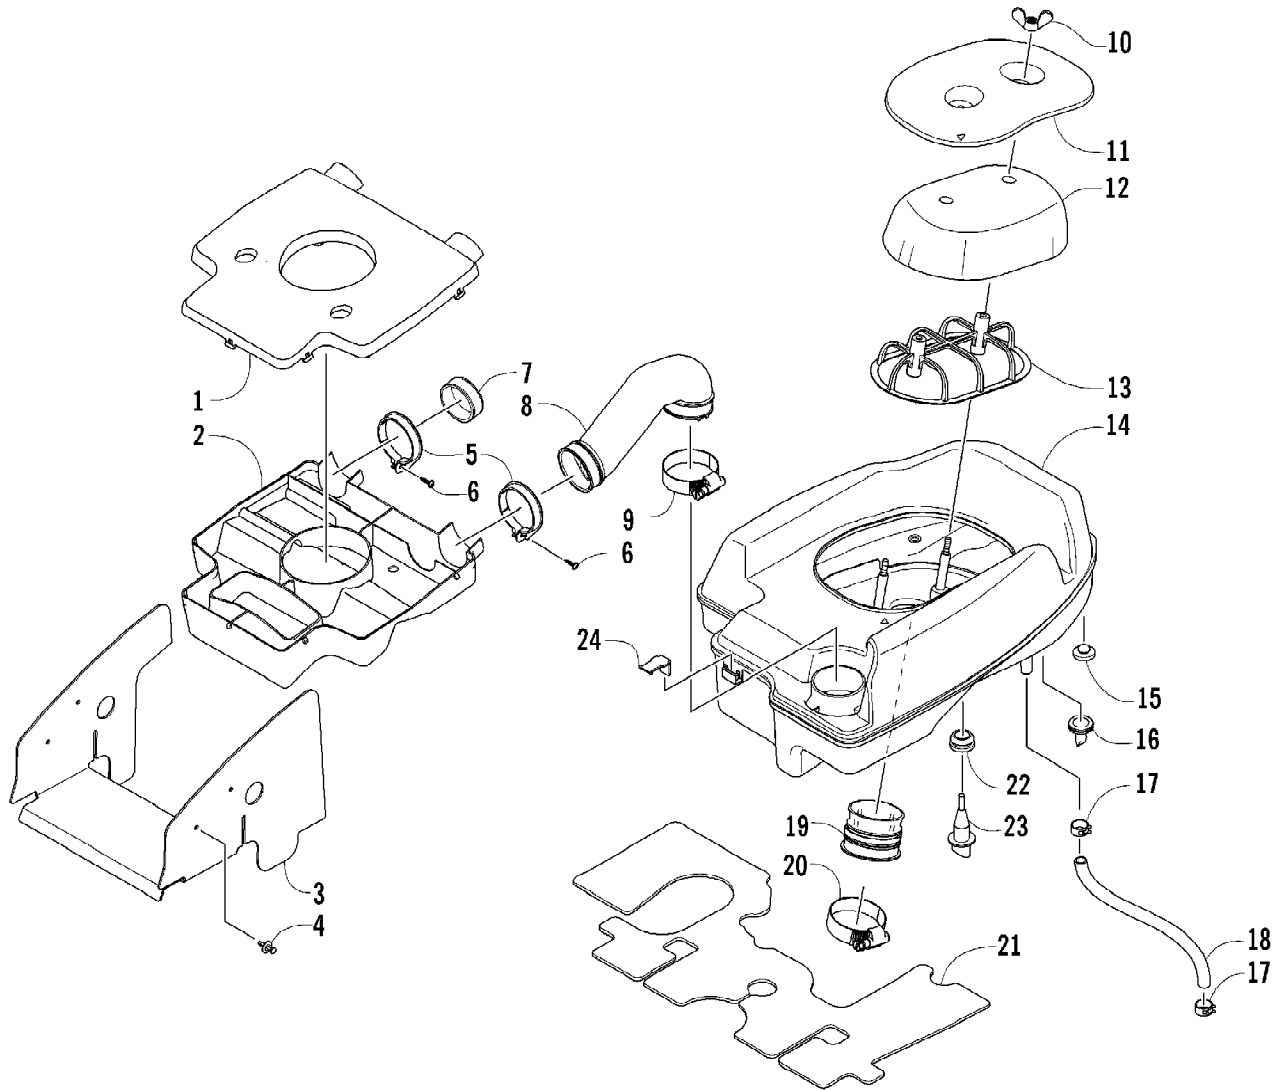

2008 ATV 700 EFI AUTOMATIC TRANSMISSION 4X4 FIS GREEN (A2008IBT40116) of 93  
AIR INTAKE ASSEMBLY

2008 ATV 700 EFI AUTOMATIC TRANSMISSION 4X4 FIS GREEN (A2008IBT40166) of 93  
AIR INTAKE ASSEMBLY

Ref #	Part Number	Qty	S/P/F	Description
1	0413-091	1		Diverter, Air - Top
2	0413-093	1		Diverter, Air - Bottom
3	1406-785	1		Shroud, Splash
4	0623-362	2		Rivet, Reinstallable
5	0423-551	2		Clamp
6	0423-342	2	/P	Screw, Self-Tapping
7	0413-096	1		Cap, Air Intake - Diverter
8	0470-583	1		Boot, Air Intake
9	0423-380	1	/P	Clamp
10	0423-716	2		Wing Nut
11	0470-616	1	S	Cover, Air Intake
12	0470-580	1		Filter, Air
13	0470-731	1	/P	Cage, Air Filter
14	0570-211	1		Housing, Air Intake
15	0406-877	4	/P	Bumper
16	0470-442	2	/P	Valve, Drain
17	0423-045	2		Clamp
18	0410-103	1		Hose, Vent - Crankcase
19	0470-582	1		Boot, Throttle Body
20	0423-066	1		Clamp, Hose
21	2406-149	1		Panel, Shield
22	3006-657	1		Grommet, Air Temperature Sensor
23	3006-656	1		Sensor, Air Temperature
24	0430-066	1		Support, Sensor