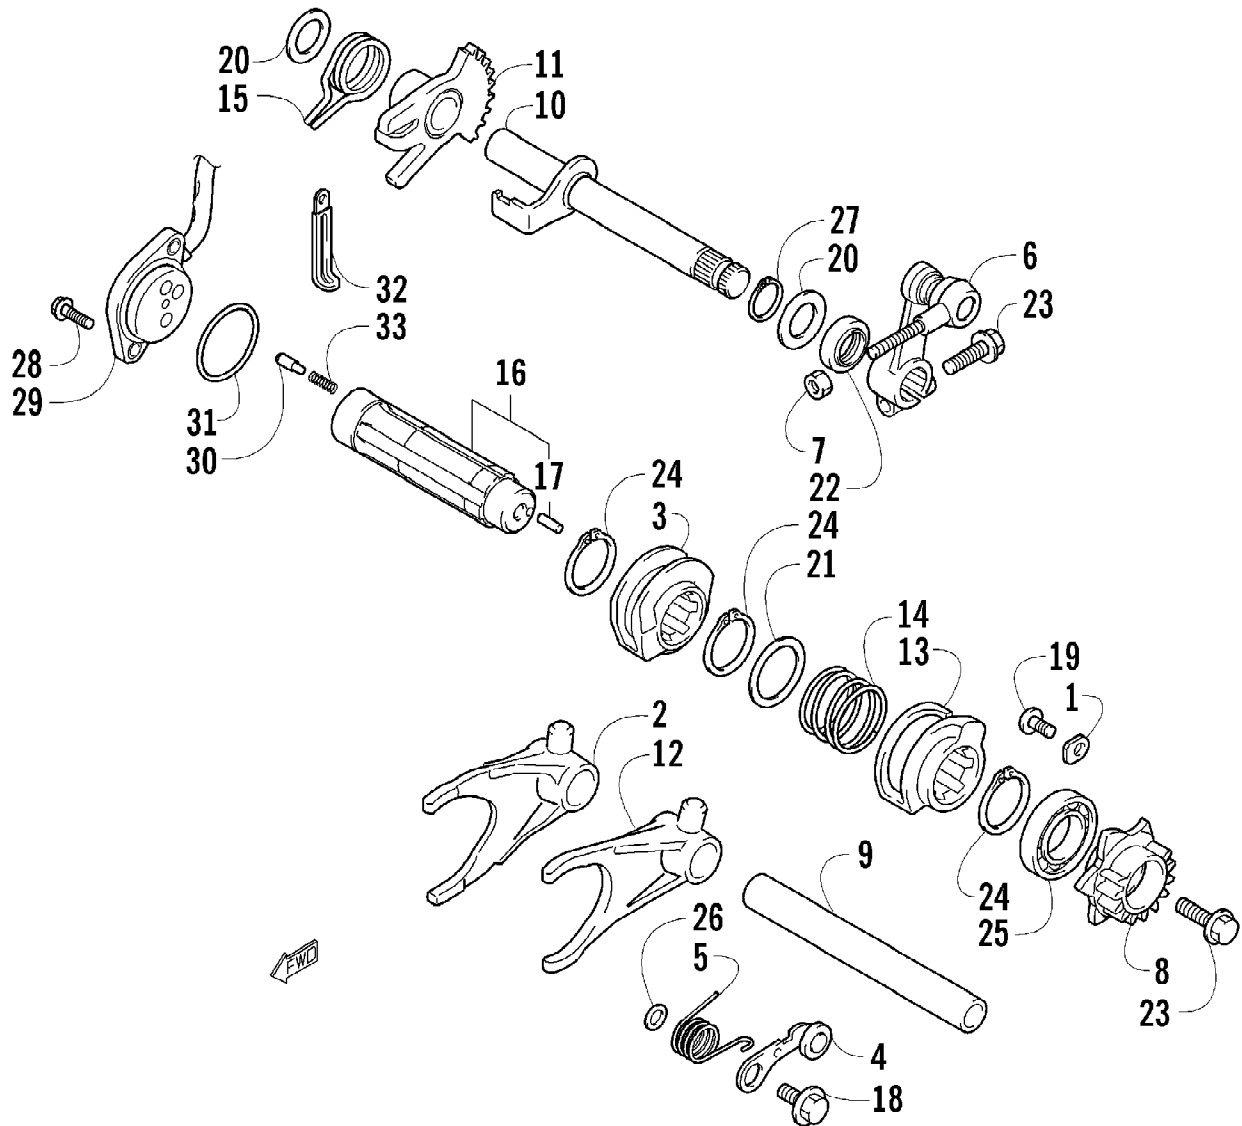

2008 ATV 700 EFI AUTOMATIC TRANSMISSION 4X4 FIS GREEN (A2008IBT42164) of 93
GEAR SHIFTING ASSEMBLY

Ref #	Part Number	Qty	S/P/F	Description
1	3446-031	2	/P	Retainer, Shift Cam
2	3446-423	1		Fork, Reverse Gear Shift
3	3403-163	1		Cam, Reverse Gear Shift
4	3403-164	1		Stopper, Shift Cam
5	3423-839	1		Spring, Shift Cam Stopper
6	3403-031	1	S	Arm, Select
7	0693-489	1	/P	Nut, Select Arm
8	3403-166	1		Plate, Gear Shift Cam Stopper
9	3403-167	1		Shaft, Gear Shift
10	3403-168	1		Shaft, Shift - No. 2
11	3403-169	1		Gear, Shift Shaft
12	3446-424	1		Fork, Gear Shift
13	3403-170	1		Cam, Gear Shift
14	3423-840	1		Spring, Shift Fork
15	3423-841	1		Spring, Shift Shaft Return
16	3403-171	1		Shaft, Gear Shift (inc. 17)
17	3423-114	1	/P	Pin, Gear Shift
18	3423-652	1		Bolt, Shift Cam
19	3423-370	2		Screw, Shift Retainer
20	3423-445	2		Washer, Shift Shaft
21	3402-382	1		Washer, Shift Fork Spring
22	3402-068	1	/P	Seal, Shift Shaft
23	3004-341	2	S/P	Bolt, Gear Shift
24	3423-191	3	/P	Circlip, Gear Shift Shaft
25	3403-172	1		Bearing, Gear Shift Shaft
26	3423-615	1		Washer, Shift Cam Stopper
27	3423-546	1		Circlip, Shift Shaft
28	3423-418	2		Bolt, Gear Shift Position Switch
29	3530-052	1		Switch, Gear Shift Position
30	3423-044	2		Contact, Gear Shift Position Switch
31	3423-842	1		O-Ring, Gear Shift Position Switch
32	3004-787	2		Clamp, Gear Shift Switch Position Lever
33	3402-087	2		Spring, Gear Shift Position Switch