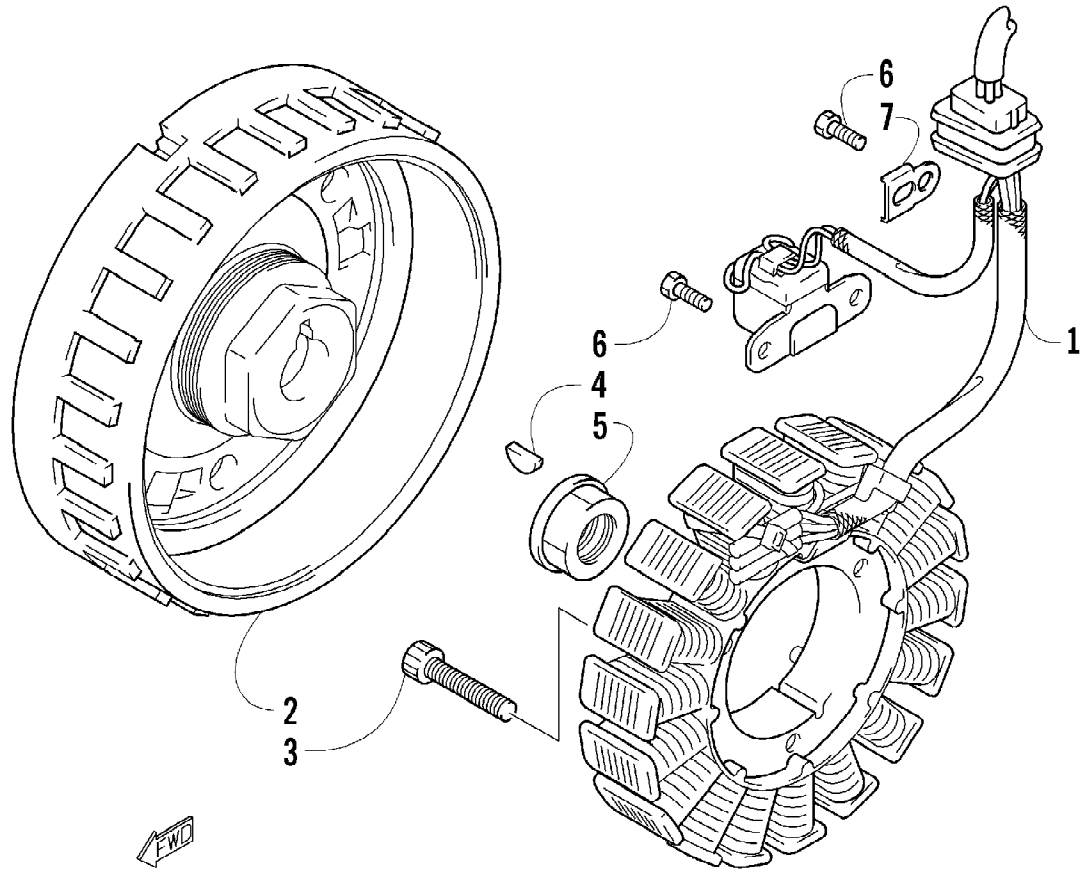

2008 ATV 700 EFI AUTOMATIC TRANSMISSION 4X4 FIS GREEN (A2008IBT42165) of 93
MAGNETO ASSEMBLY

Ref #	Part Number	Qty	S/P/F	Description
1	3430-067	1		Stator - Assembly
2	3430-068	1		Rotor/Flywheel
3	3004-484	3	S	Screw, Cap
4	0691-785	1		Key
5	3423-086	1		Nut
6	3423-005	4	/P	Bolt
7	3430-005	2		Clamp, Magneto Lead