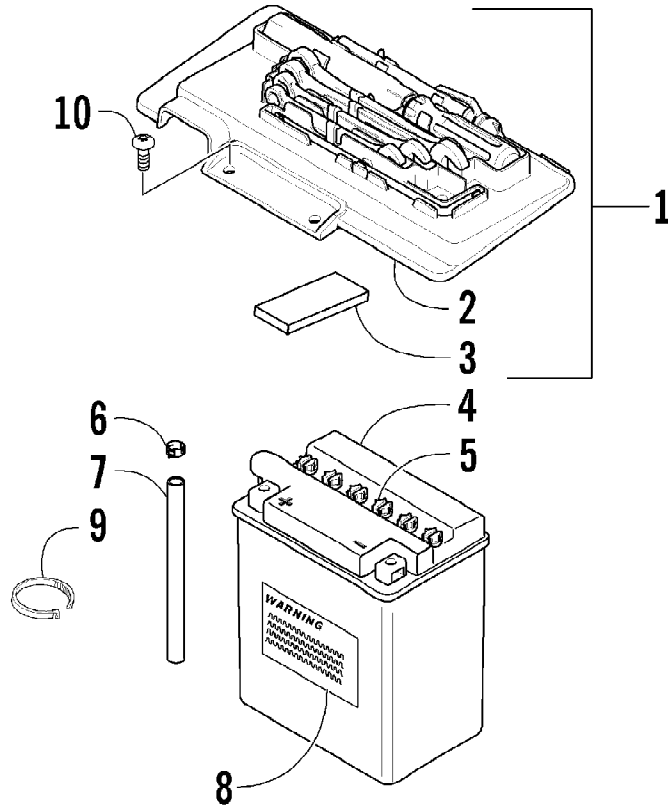

2008 ATV 700 EFI AUTOMATIC TRANSMISSION 4X4 FIS GREEN (A2008IBT40166) of 93
BATTERY ASSEMBLY

Ref #	Part Number	Qty	S/P/F	Description
1	5991-395	1	S	Battery Cover/Tool Tray Assembly (inc. 2-3)
2	2406-815	1	/P	Cover, Battery
3	0406-288	2		Pad, Battery
3	0444-122	1	S/P/F	Kit, Tool
4	0745-047	1	/P	Battery Assembly (inc. 5-8)
5	0645-045	6		Cap, Battery
6	0645-152	1		Clamp, Hose
7	0645-263	1	/P	Hose, Battery Vent
8	0645-151	1		Label, Warning - Battery
8	0645-198	1	F	Hardware, Battery - Kit
9	0123-788	1	/P	Cable Tie
10	8476-620	2		Screw, Machine