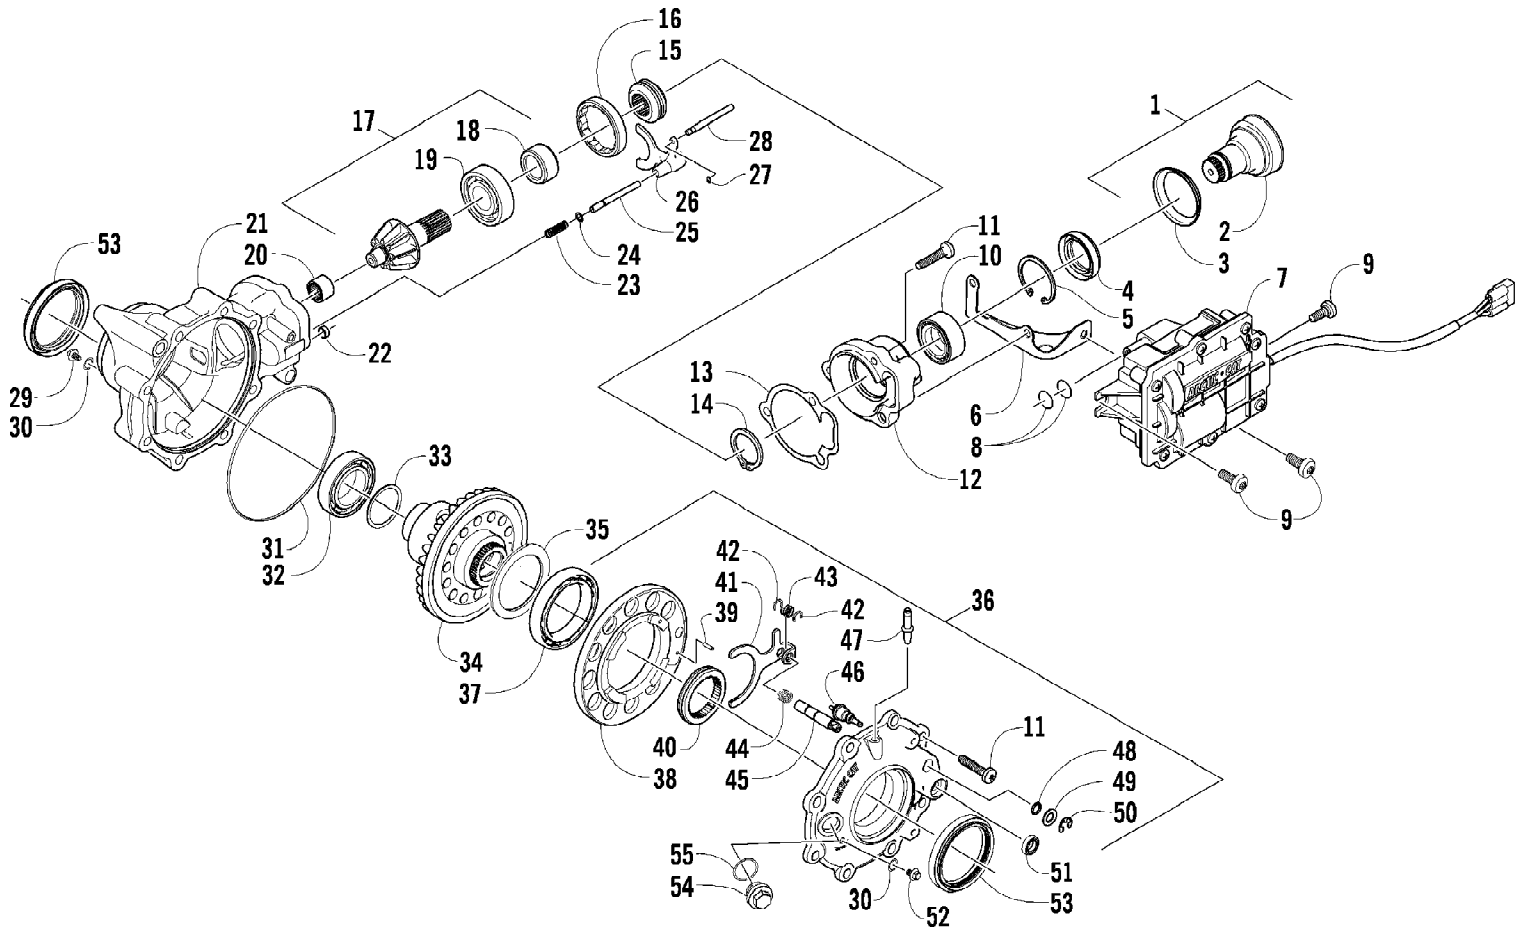

2008 ATV 700 EFI AUTOMATIC TRANSMISSION 4X4 FIS GREEN (A2008IBT42163) of 93
FRONT DRIVE GEARCASE ASSEMBLY

2008 ATV 700 EFI AUTOMATIC TRANSMISSION 4X4 FIS GREEN (A2008IBT42164) of 93
FRONT DRIVE GEARCASE ASSEMBLY

Ref #	Part Number	Qty	S/P/F	Description
	1502-242	1		Complete Front Drive Gearcase Assembly
1	0502-923	1		Shaft, Propeller - Assembly (inc. 2-3)
2	1402-438	1		Shaft, Input
3	1402-168	1		Deflector
4	1402-011	1		Seal
5	0423-423	1		Ring, Retaining
6	0502-347	1		Bracket, Actuator
7	0502-579	1		Actuator (inc. one No. 8)
8	0423-498	2	S	O-Ring
9	0423-396	3		Screw, Self-Tapping
10	1402-043	1		Bearing
11	0423-118	11		Screw, Self-Tapping
12	0502-528	1	/P	Housing, Pinion
13	0402-947	1		Gasket, Flange
14	0423-417	1		Ring, Retaining
15	0402-413	1		Coupler, Drive
16	0402-357	1		Collar, Lock
17	0502-783	1		Gear, Pinion - Assembly - 10T (inc. 18-19)
18	0402-336	1		Collar, Retaining
19	0402-327	1		Bearing
20	0402-328	1		Bearing
21	0502-514	1		Housing, Gearcase
22	0402-411	1		Pin, Dowel
23	0402-999	1		Spring, Return
24	0423-147	1		O-Ring
25	0402-417	1		Shaft, Shuttle
26	0402-998	1		Fork, Selector
27	0423-402	1		Ring, Retaining
28	0402-997	1		Shaft, Selector
29	1402-210	1	/P	Plug, Magnetic (inc. one No. 30)
30	0423-153	2		O-Ring
31	0423-149	1		O-Ring
32	0402-393	1		Bearing
33	0402-405	AR		Shim
33	0402-406	AR		Shim
33	0402-407	AR		Shim
33	0402-408	AR		Shim
33	0402-409	AR		Shim
34	1502-234	1	S	Gear, Ring - 36T
35	1402-074	AR		Shim
35	1402-075	AR		Shim
35	1402-076	AR		Shim
35	1402-077	AR		Shim
35	1402-078	AR		Shim
36	1502-097	1		Cover, Gearcase (inc. one No. 30, 37-52, and one No. 53)
37	1402-053	1		Bearing
38	0502-413	1		Flange, Bearing
39	1402-079	1		Pin, Parallel
40	1402-042	1		Collar, Sliding
41	1402-054	1		Fork
42	1402-058	2		Ring, Retaining