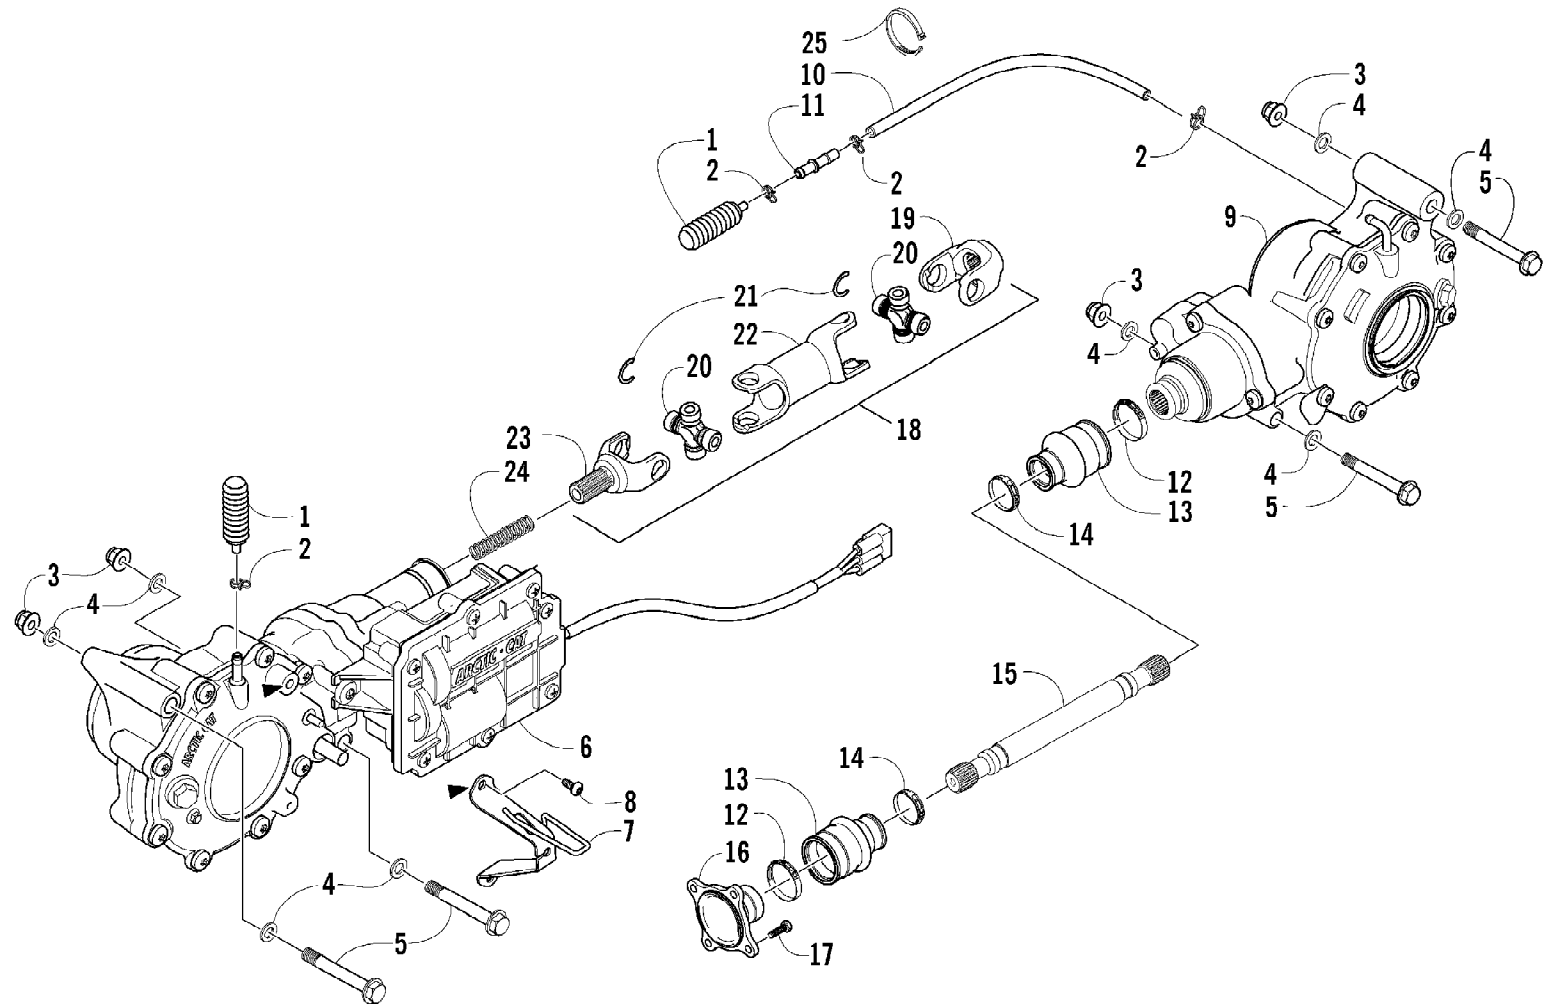

2008 ATV 700 EFI AUTOMATIC TRANSMISSION 4X4 FIS GREEN (A2008IBT42163) of 93
DRIVE TRAIN ASSEMBLY

2008 ATV 700 EFI AUTOMATIC TRANSMISSION 4X4 FIS GREEN (A2008IBT42163) of 93
DRIVE TRAIN ASSEMBLY

Ref #	Part Number	Qty	S/P/F	Description
1	0402-147	2	S	Bladder, Gearcase
2	0423-315	4		Clamp, Fitting
3	8428-002	4		Nut, Lock
4	0423-426	8		Washer
5	0423-404	4		Screw, Cap
6	1502-242	1		Gearcase, Front
7	0502-500	1		Plate, Cable
8	0423-396	2		Screw, Self-Tapping
9	0502-909	1		Gearcase, Rear
10	0410-070	AR	/P	Hose, Vent - 25 ft
11	0470-462	1		Fitting, Vent
12	0423-393	2		Clamp, Boot
13	0402-985	2	/P	Boot
14	0423-411	2		Clamp, Boot
15	1402-234	1		Shaft, Propeller
16	0402-950	1		Flange, Output
17	8408-820	4	/P	Screw, Cap
18	0502-918	1		Driveshaft, Front - Assembly (inc. 19-23)
19	0502-915	1		Yoke, Front Slip
20	1402-164	2	/P	Joint, Universal (inc. 21)
21	0423-450	8		Ring, Retaining
22	0502-917	1		Driveshaft, Front
23	1402-439	1		Yoke, Slip
24	1402-521	1		Spring
25	0123-788	AR	/P	Tie, Cable