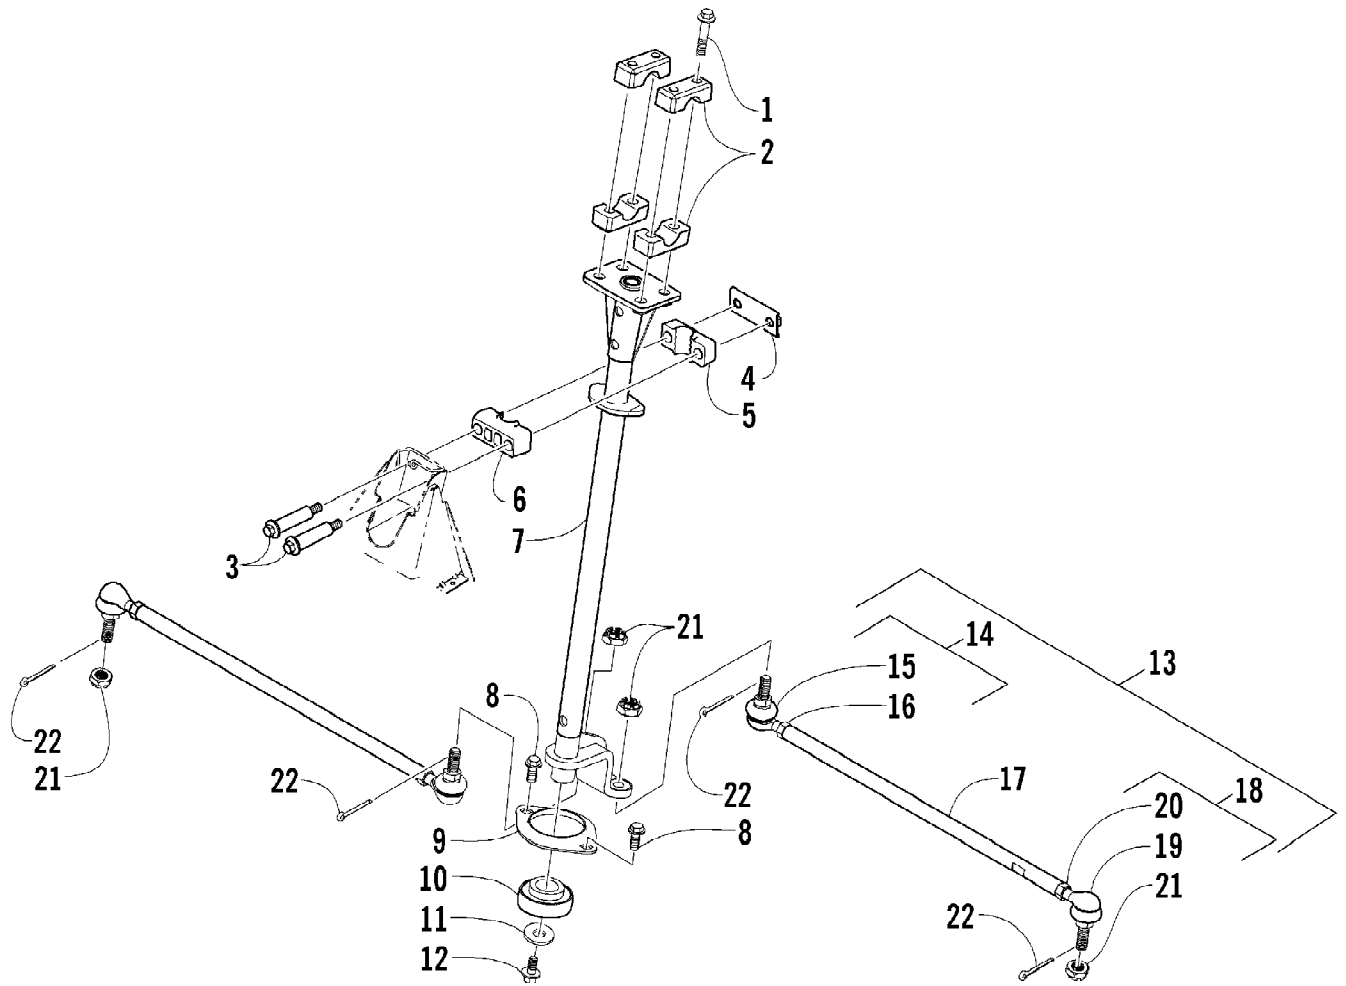

2008 ATV 700 EFI AUTOMATIC TRANSMISSION 4X4 FIS GREEN (A2008IBT421679) of 93
STEERING ASSEMBLY

Ref #	Part Number	Qty	S/P/F	Description
1	8408-860	4		Screw, Cap
2	0405-035	4		Cap, Steering Adjuster
3	0423-505	2		Screw, Shoulder
4	0505-484	1		Cap, Housing
5	0405-138	1		Housing, Lower
6	0405-139	1		Housing, Upper
7	0505-451	1	S	Post, Steering
8	8408-816	2		Screw, Cap
9	0602-233	1		Flange, Bearing
10	0405-052	1		Bearing w/Inverted Oil Seal
11	0423-073	1		Washer
12	8409-020	1	/P	Screw, Cap
13	0505-499	2	/P	Tie Rod - Assembly (inc. 14-20)
14	0505-511	2	/P	End, Tie Rod - Left-Hand Thread - Kit (inc. 15-16 and two No. 21-22)
15	0	2	F	End, Tie Rod - Left Hand Thread
16	0423-013	2		Nut - Left-Hand Thread
17	0405-281	2	/P	Tie Rod
18	0505-510	2	/P	End, Tie Rod - Right-Hand Thread - Kit (inc. 19-20 and two No. 21-22)
19	0	2	F	End, Tie Rod - Right-Hand Thread
20	8420-002	2	/P	Nut - Right-Hand Thread
21	0423-157	4		Nut, Lock
22	0623-175	4		Pin, Cotter