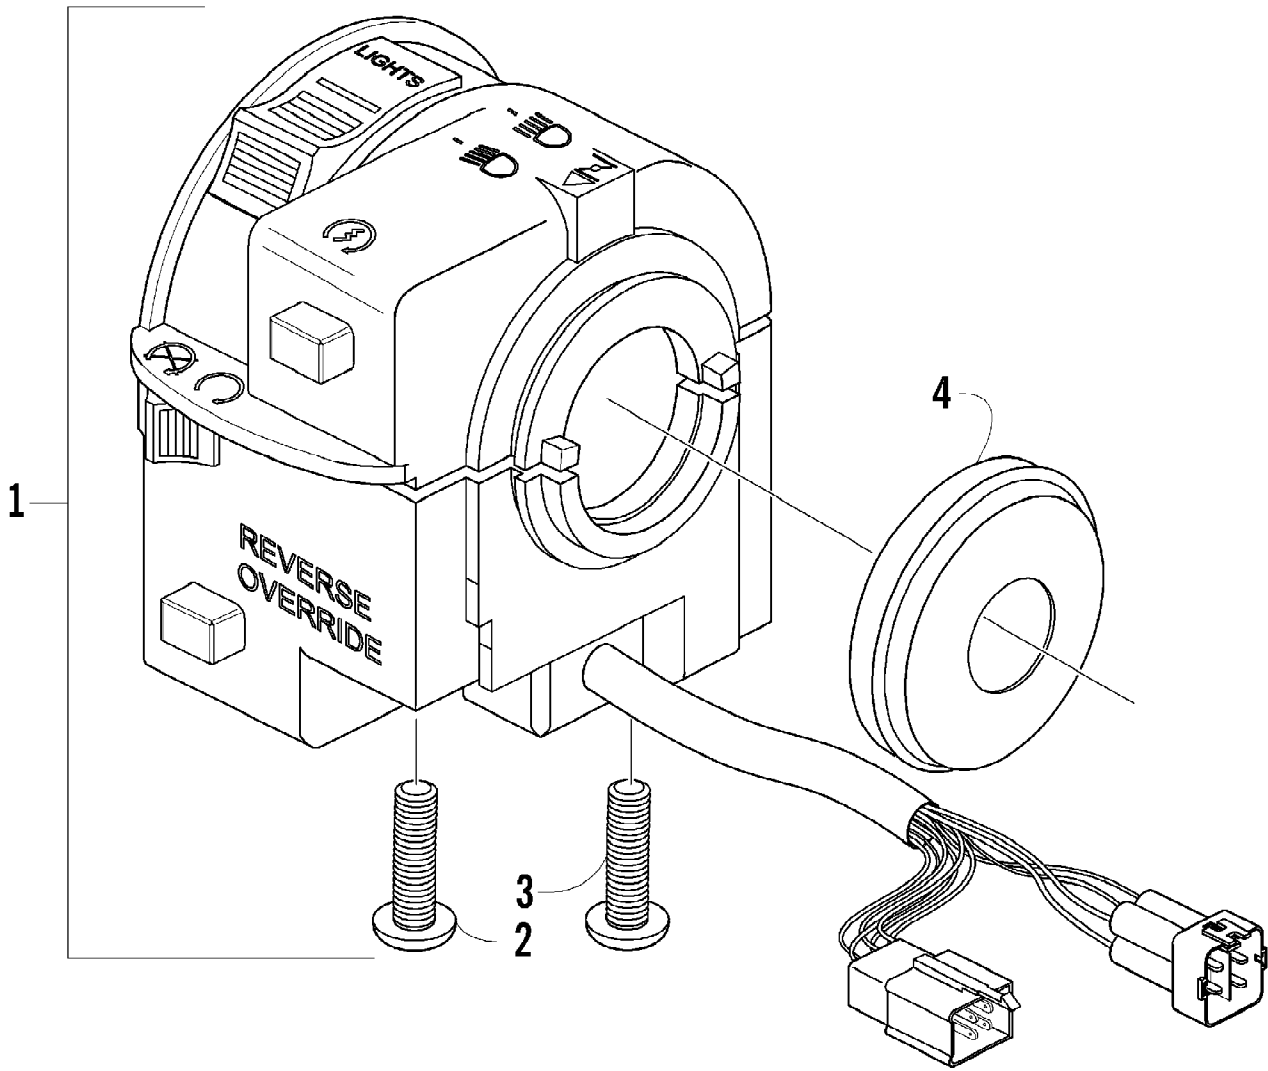

2008 ATV 700 EFI AUTOMATIC TRANSMISSION 4X4 FIS GREEN (A2008IBT42163) Page 33 of 93
CONTROL SWITCH HOUSING ASSEMBLY

Ref #	Part Number	Qty	S/P/F	Description
1	0509-014	1		Switch, Control - Assembly (inc. 2-4)
2	0409-027	1		Screw, Machine
3	0409-028	1		Screw, Machine
4	3409-019	1		Cover, Switch Housing