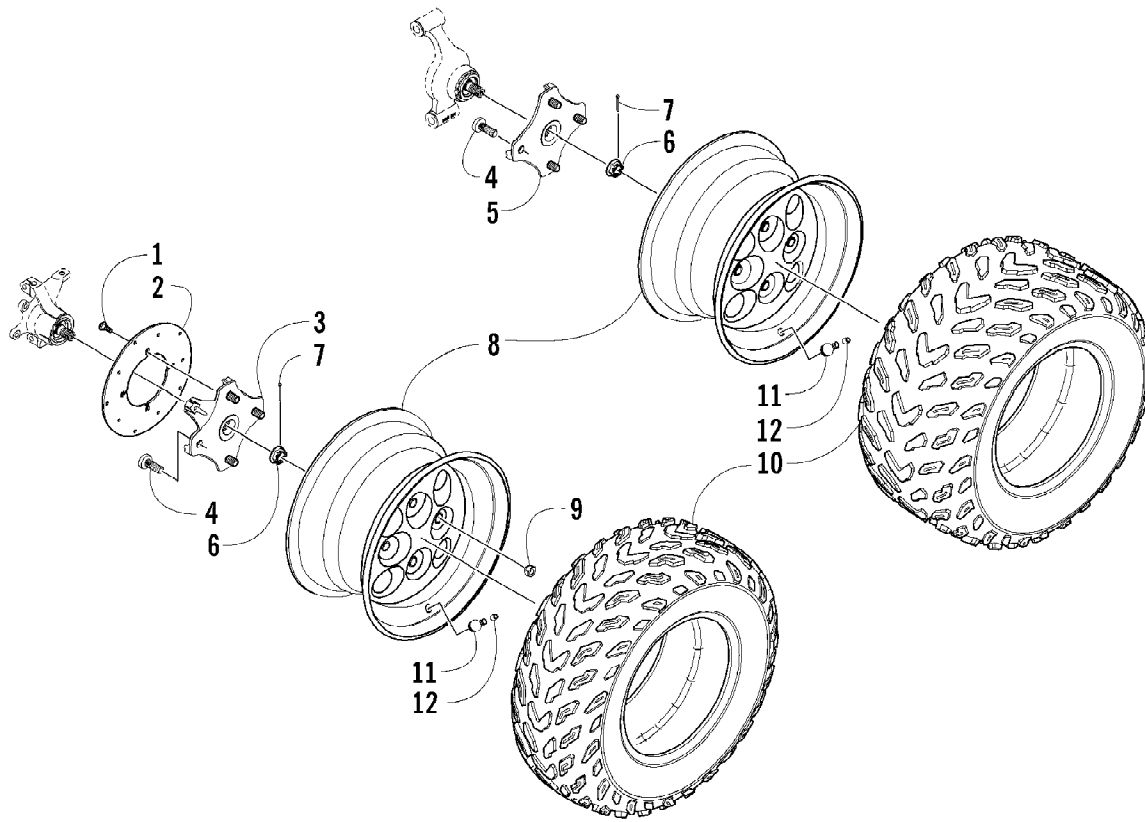

2008 ATV 650 H1 AUTOMATIC TRANSMISSION 4X4 TRV CAT GREEN (A2008ATV650H1) (A2008ATV650H1) (A2008ATV650H1) (A2008ATV650H1)
WHEEL AND TIRE ASSEMBLY

2008 ATV 650 H1 AUTOMATIC TRANSMISSION 4X4 TRV CAT GREEN (A2008ATV650H1) (A2008ATV650H1) (A2008ATV650H1)
WHEEL AND TIRE ASSEMBLY

Ref #	Part Number	Qty	S/P/F	Description
1	0423-557	12		Screw, Shoulder
2	1402-225	3	S	Disc, Brake
3	0502-599	2	S	Hub, Wheel - Front (inc. 4)
4	0402-974	16	/P	Stud, Wheel Hub
5	0502-601	1	S	Hub, Wheel - Rear - Left (inc. 4)
5	0502-599	1	S	Hub, Wheel - Rear - Right (inc. 4)
6	0423-607	4		Nut, Castle
7	0423-407	4		Pin, Cotter
8	1402-127	2		Wheel - Front
8	1402-115	2		Wheel - Rear
9	0423-408	16	/P	Nut, Lug
10	1402-548	2		Tire - Front Goodyear
10	1402-549	2		Tire - Rear Goodyear
11	0402-064	4		Stem, Valve (inc. 12)
12	0402-140	4		Cap, Valve Stem