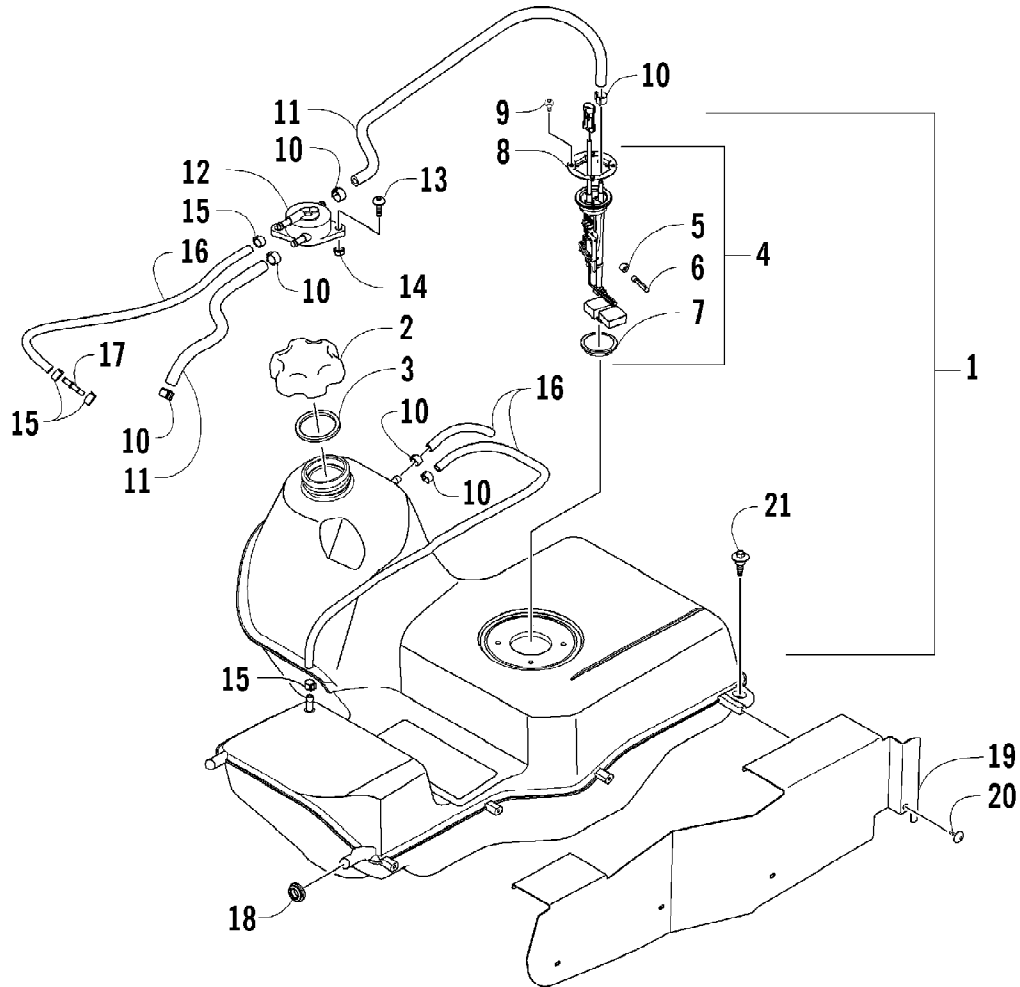

2008 ATV 650 H1 AUTOMATIC TRANSMISSION 4X4 TRV CAT GREEN (A20084B062)
GAS TANK ASSEMBLY

2008 ATV 650 H1 AUTOMATIC TRANSMISSION 4X4 TRV CAT GREEN (A2008ATV650H1) (A2008ATV650H1)
GAS TANK ASSEMBLY

Ref #	Part Number	Qty	S/P/F	Description
1	0570-210	1	S	Tank, Gas - Assembly (inc. 2-9)
2	0470-438	1	/P	Cap, Gas Tank (inc. 3)
3	0109-733	1	/P	Gasket, Gas Tank Cap
4	0570-229	1	S	Sensor, Fuel Level (inc. 5-7)
5	0423-603	1		Clamp, Hose
6	0470-475	1		Filter, Fuel
7	0470-521	1		Seal, Fuel Level Sensor
8	0470-639	1	/P	Plate, Mounting - Fuel Level Sensor
9	1623-158	4		Screw, Plastite
10	0423-688	6		Clamp, Hose
11	0410-070	AR	/P	Hose, Gasline - 25 ft
12	0470-758	1	/P	Pump, Fuel
13	8476-620	2		Screw, Machine
14	0623-038	2		Nut, Lock
15	0423-689	4		Clamp, Hose
16	0410-143	AR		Hose, Gasline - 25 ft
17	0470-702	1	/P	Fitting, Straight
18	0423-460	2		Grommet, Gas Tank
19	0470-715	1		Shield, Gas Tank
20	0623-797	4		Screw, Self-Tapping
21	0423-732	2		Screw, Gas Tank