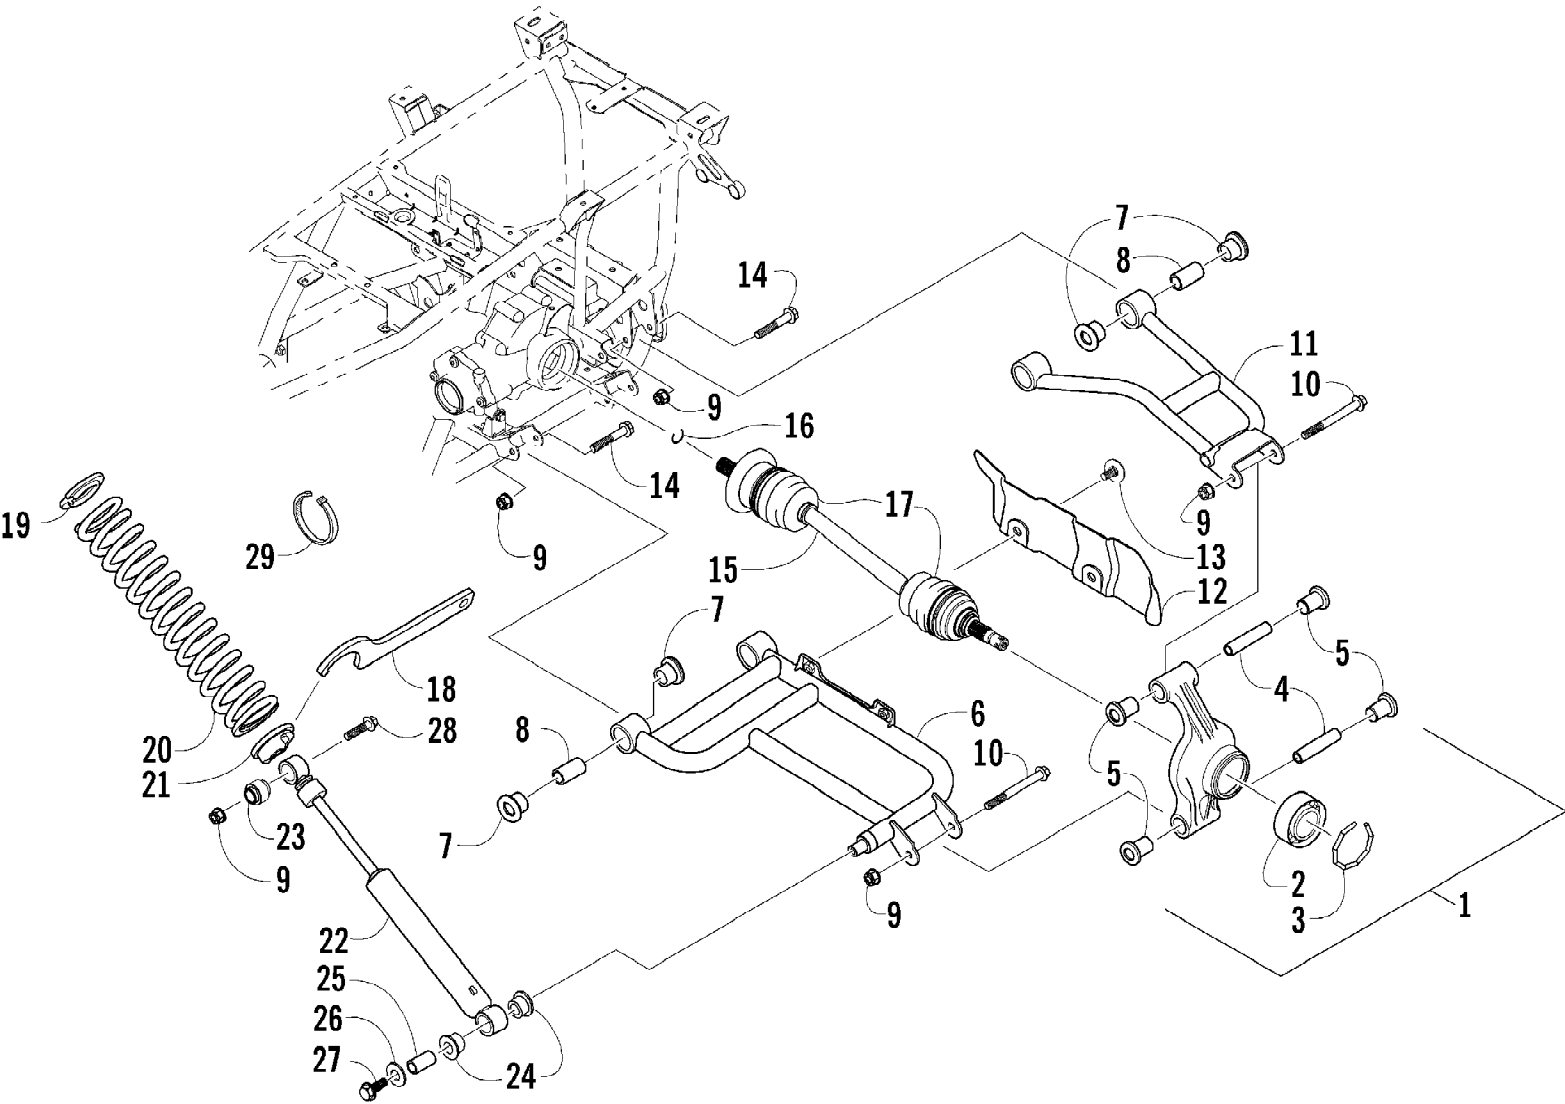

2008 ATV 650 H1 AUTOMATIC TRANSMISSION 4X4 TRV CAT GREEN (A200846162)
REAR SUSPENSION ASSEMBLY

2008 ATV 650 H1 AUTOMATIC TRANSMISSION 4X4 TRV CAT GREEN (A2008ATV650H1) (A2008ATV650H1)
REAR SUSPENSION ASSEMBLY

Ref #	Part Number	Qty	S/P/F	Description
1	0504-372	1	S	Knuckle, Right Rear - Assembly (inc. 2-5)
1	0504-373	1	S/P	Knuckle, Left Rear - Assembly (inc. 2-5)
2	1402-027	2	S/P	Bearing, Wheel Hub
3	0423-423	2		Ring, Retaining
4	0403-038	4	S/P	Collar, Suspension Bushing
5	0403-032	8	S	Bushing, Suspension
6	0504-440	1	S	A-Arm, Rear - Lower Right (inc. 7-8)
6	0504-441	1	S	A-Arm, Rear - Lower Left (inc. 7-8)
7	0403-115	16	S	Bushing
8	0403-114	8	S	Collar
9	0423-744	14		Nut, Lock
10	8409-000	4		Screw, Cap
11	0504-476	1		A-Arm, Rear - Upper Right (inc. 7-8)
11	0504-477	1		A-Arm, Rear - Upper Left (inc. 7-8)
12	0441-758	1		Guard, Boot - Right
12	0441-759	1		Guard, Boot - Left
13	0423-545	4	/P	Screw, Body
14	8409-075	8		Screw, Cap
15	0502-811	2	S	Axle, Drive - Rear (inc. 16-17)
16	0441-893	2	S	Clip, Retaining
17	0436-276	2	S	Repair Kit, Boot
18	0441-587	1		Wrench, Spanner
19	1603-889	2	/P	Retainer, Spring
20	0403-174	2		Spring, Suspension
21	0404-057	2		Cam, Spring Adjuster
22	0404-147	2		Shock Absorber - Rear (inc. 23-25)
23	0403-182	2		Bushing, Double-Bonded
24	0603-955	4		Bushing, Shock Absorber
25	1603-219	2	S	Sleeve, Shock Absorber
26	0423-087	2		Washer
27	8408-820	2	/P	Screw, Cap
28	8409-050	2		Screw, Cap
29	0123-788	2	/P	Tie, Cable - 8 in.