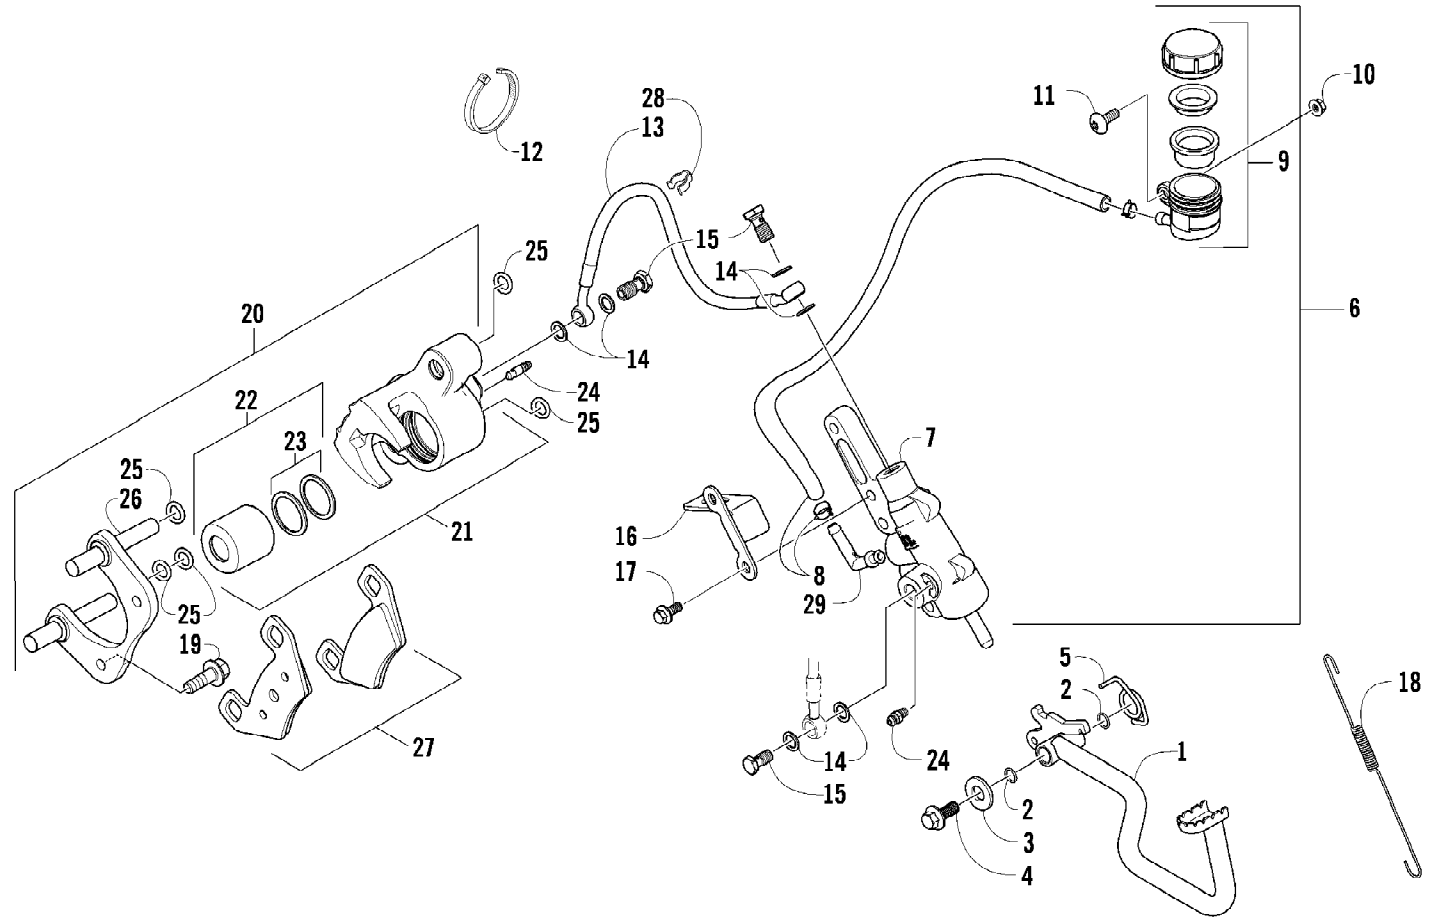

2008 ATV 650 H1 AUTOMATIC TRANSMISSION 4X4 TRV CAT GREEN (A2008P64B062)  
AUXILIARY BRAKE ASSEMBLY

2008 ATV 650 H1 AUTOMATIC TRANSMISSION 4X4 TRV CAT GREEN (A2008P6541062)  
AUXILIARY BRAKE ASSEMBLY

Ref #	Part Number	Qty	S/P/F	Description
	1502-294	1		Master Cylinder Replacement Kit
1	1502-063	1		Lever, Brake
2	1602-213	2	/P	O-Ring
3	8050-252	1		Washer
4	8408-816	1		Screw, Cap
5	0502-807	1		Spring, Brake Lever
6	1502-293	1		Brake Assembly (inc. 7-9)
7	0	1	F	Master Cylinder
8	0	1	F	Hose, Brake Fluid Reservoir w/Clamps
9	1502-155	1		Reservoir, Brake Fluid w/Clamp
10	0623-038	1		Nut, Flanged
11	8476-616	1		Screw, Machine
12	0123-788	1	/P	Cable Tie - 7.5 in.
13	1502-140	1		Hose, Brake
14	0423-178	6		Washer, Crush
15	0423-413	3		Bolt, Banjo-Fitting
16	0502-840	1		Bracket, Switch
17	8408-625	2		Screw, Cap
18	0502-785	1		Spring, Brake Switch
19	8408-821	2	/P	Screw, Cap
20	0502-878	1	S	Caliper, Brake (inc. 21-23, one No. 24, and 25-27)
21	0502-603	1	S	Housing, Caliper - Assembly - Right Rear (inc. 22-23 and one No. 24)
22	0502-606	1		Piston/Seal Set (inc. 23)
23	0502-607	1		Seal Set
24	0502-609	2	/P	Valve, Bleed
25	0502-608	1		O-Ring, Guide - Set
26	0502-605	1		Bracket Assembly
27	0502-875	1	S	Pad, Brake - Set
28	1502-115	2		Clip, Brake Hose
29	1502-296	1	/P	Adapter, Hose

PAGE 4 OF 4

Ref #	Part Number	Qty	S/P/F	Description
1	0809-200	1	S	Camshaft
2	0809-002	1		Sprocket
3	0829-008	1		Pin
4	0828-004	1		Washer
5	0826-034	2		Bolt
6	0809-003	1		C-Ring
7	0809-202	1	S/F	Arm, Valve Rocker - Intake (inc. two No. 8-9)
8	0809-033	4	S/F	Screw
9	0827-007	4	F	Nut
10	0809-205	1	S/F	Arm, Valve Rocker - Exhaust (inc. two No. 8-9)
11	0809-006	4	F	Seat, Spring - Valve
12	0830-016	4	S/F	Seal, Oil
13	0809-007	1	F	Shaft, Rocker Arm - Intake
14	0809-008	1	F	Shaft, Rocker Arm - Exhaust
15	0831-066	2	F	Plug, Shaft
16	0809-014	8	F	Keeper, Valve
17	0809-039	2	S/F	Valve, Intake
18	0809-040	2	S/F	Valve, Exhaust
19	0809-138	4	S/F	Spring, Valve
20	0809-013	4	F	Retainer, Spring