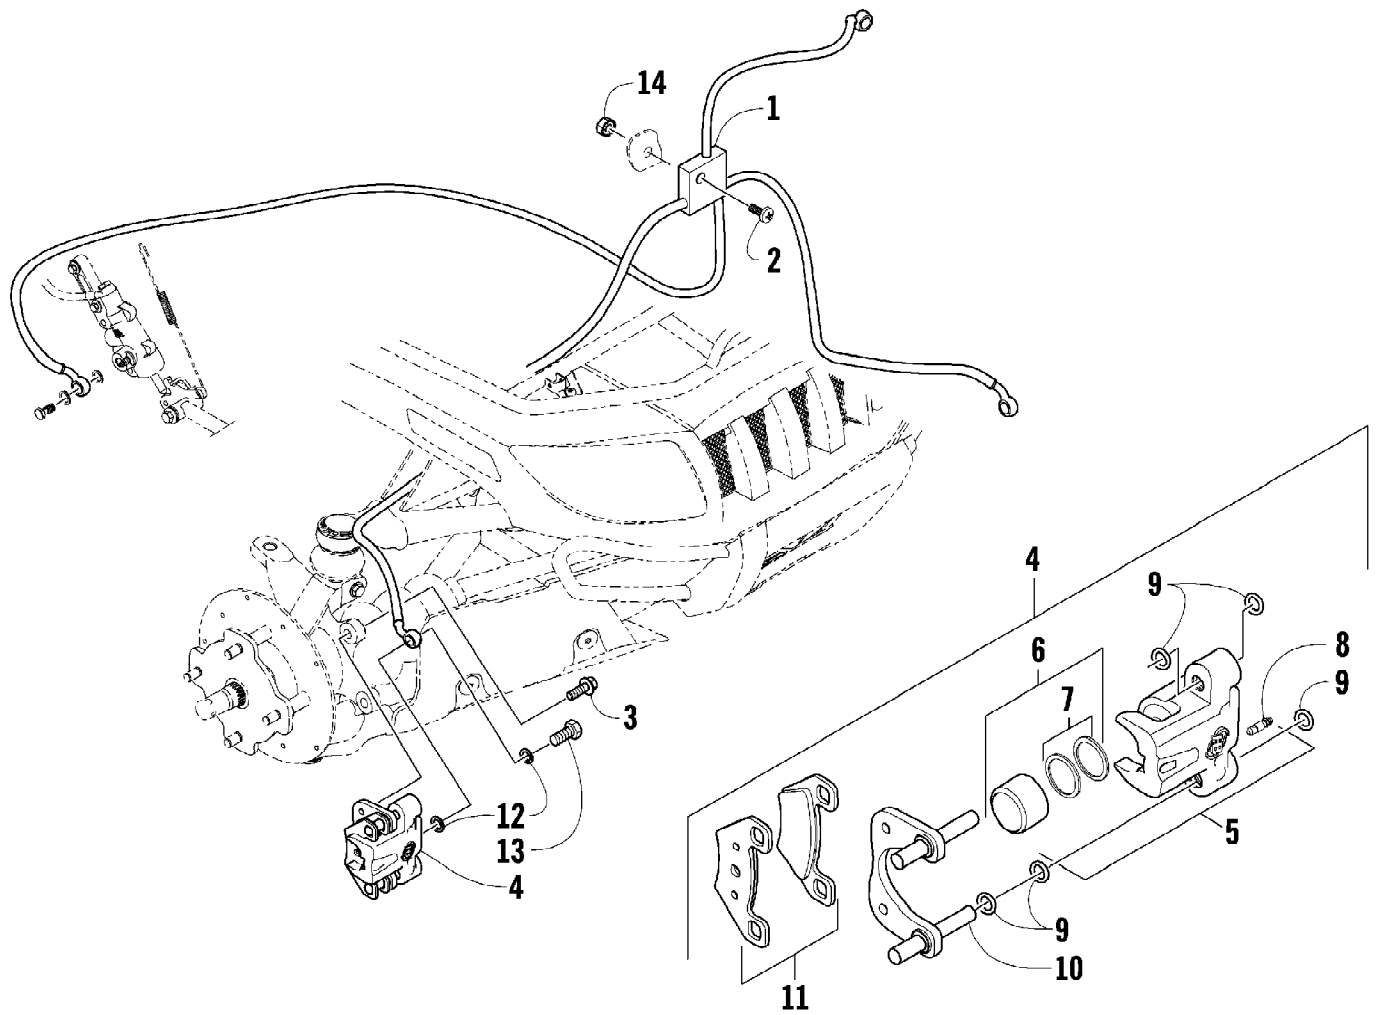

2008 ATV 650 H1 AUTOMATIC TRANSMISSION 4X4 TRV CAT GREEN (A200842062)
HYDRAULIC BRAKE ASSEMBLY

2008 ATV 650 H1 AUTOMATIC TRANSMISSION 4X4 TRV CAT GREEN (A2008ATV650H1) (A2008ATV650H1)
HYDRAULIC BRAKE ASSEMBLY

Ref #	Part Number	Qty	S/P/F	Description
1	1502-015	1		Hose, Brake - Assembly
2	8476-625	1		Screw, Cap
3	8408-821	4	/P	Screw, Cap
4	0502-878	1	S	Caliper, Brake - Right Front (inc. 5-11)
4	0502-879	1	S	Caliper, Brake - Left Front (inc. 5-11)
5	0502-603	1	S	Housing, Caliper - Assembly - Right Front (inc. 6-8)
5	0502-611	1	S	Housing, Caliper - Assembly - Left Front (inc. 6-8)
6	0502-606	2		Piston/Seal Set (inc. 7)
7	0502-607	2		Seal Set
8	0502-609	2	/P	Valve, Bleed
9	0502-608	2		O-Ring, Guide - Set
10	0502-605	2		Bracket Assembly
11	0502-875	2	S	Pad, Brake - Set
12	0423-178	4		Washer, Crush
13	0423-413	2		Bolt, Banjo-Fitting
14	0623-038	1		Nut, Lock