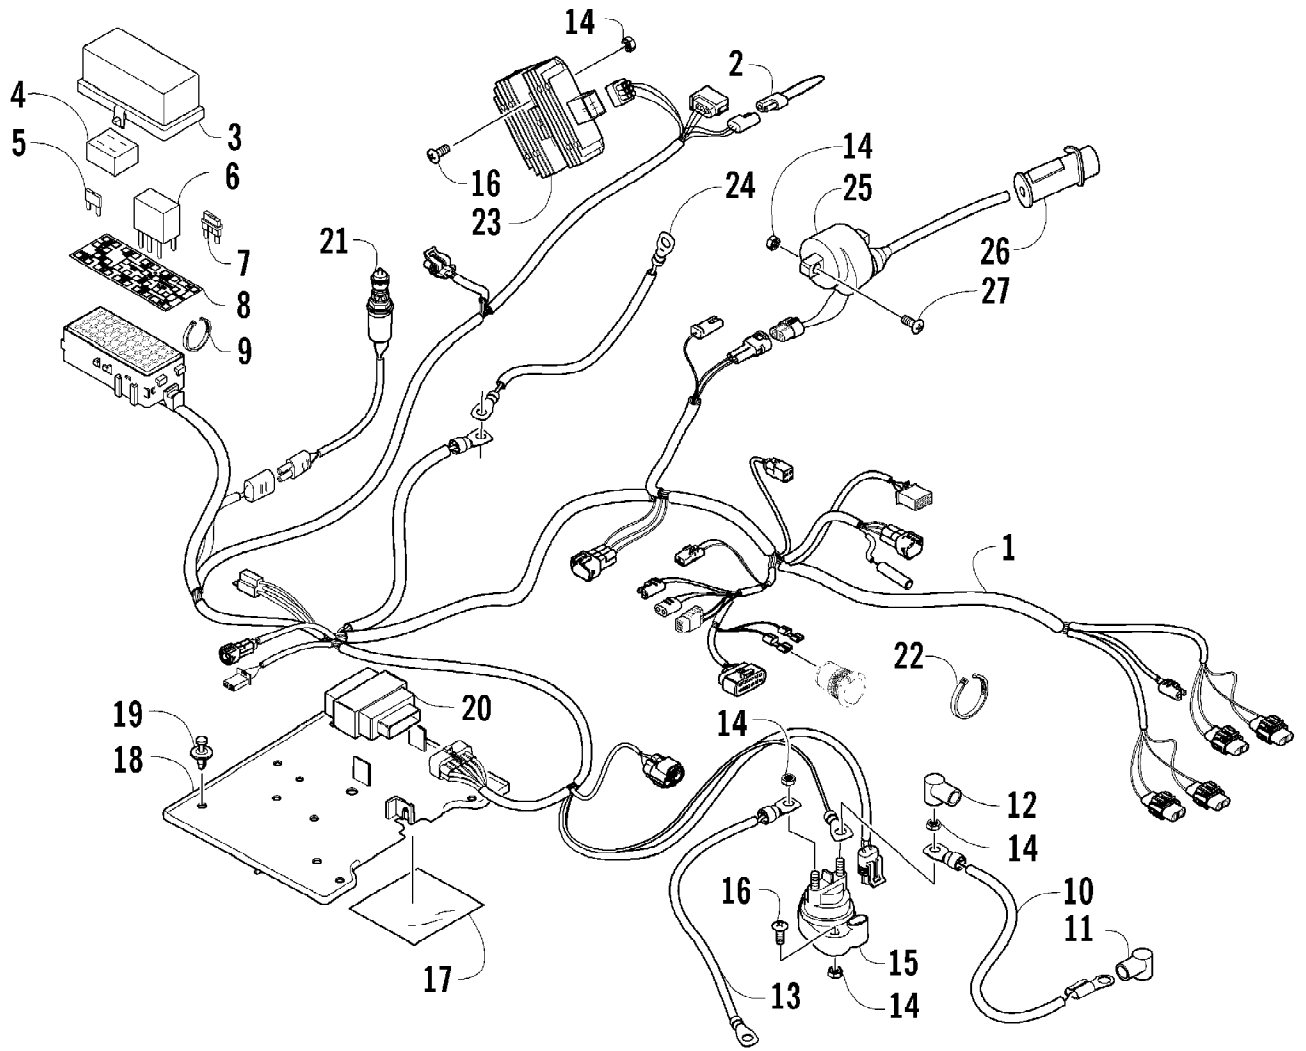

2008 ATV 650 H1 AUTOMATIC TRANSMISSION 4X4 TRV CAT GREEN (A2008ATV650H1) WIRING HARNESS ASSEMBLY

2008 ATV 650 H1 AUTOMATIC TRANSMISSION 4X4 TRV CAT GREEN (A2008ATV650H1) (A2008ATV650H1)
WIRING HARNESS ASSEMBLY

Ref #	Part Number	Qty	S/P/F	Description
1	0486-244	1		Harness, Main (inc. 2-8)
2	0486-164	1		Tether, Accessory Connector
3	0530-008	1		Cover, Fuse Block
4	0430-037	1		Holder, Fuse
5	0430-034	1		Diode
6	0430-033	2		Relay (5-Pin) - 20 Amp
6	0430-045	2	/P	Relay (4-Pin) - 20 Amp
7	0430-032	4		Fuse - 10 Amp
7	0430-031	3		Fuse - 15 Amp
7	0430-030	2		Fuse - 30 Amp
8	1411-672	1		Decal, Fuse Block
9	0123-788	AR	/P	Cable Tie - 7.5 in.
10	0445-064	1		Cable, Solenoid/Starter (inc. 11)
11	0645-019	1		Boot, Terminal
12	0645-327	1		Boot, Terminal
13	0445-062	1		Cable, Battery/Solenoid
14	0623-038	8		Nut w/Washer
15	0445-058	1	/P	Solenoid
16	8476-625	4		Screw, Machine
17	0412-291	1		Shield, Heat
18	1406-787	1		Tray, Electrical
19	0623-362	4		Rivet, Reinstallable
20	0824-038	1	/P	CDI Unit
21	0409-089	1		Switch, Brake - Assembly
22	0123-903	AR		Cable Tie - 11.5 in.
23	0824-037	1	/P	Regulator, Voltage
24	0445-063	1		Cable, Battery/Ground
25	0824-036	1		Coil, Ignition - Assembly
26	0824-021	1	S	Cap, Spark Plug
27	8476-620	2		Screw, Machine