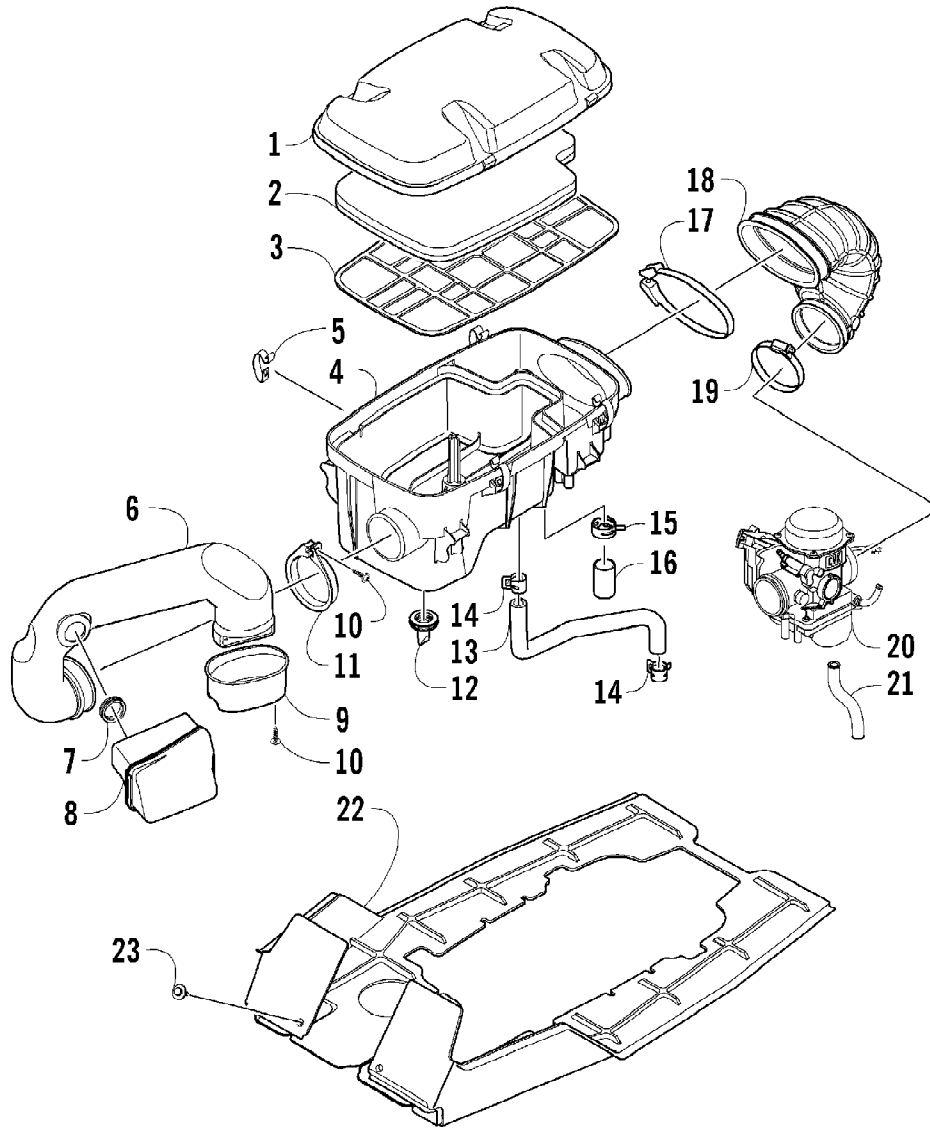

2008 ATV 650 H1 AUTOMATIC TRANSMISSION 4X4 TRV CAT GREEN (A2008P641B062)
AIR INTAKE ASSEMBLY

2008 ATV 650 H1 AUTOMATIC TRANSMISSION 4X4 TRV CAT GREEN (A2008P6421062)
AIR INTAKE ASSEMBLY

Ref #	Part Number	Qty	S/P/F	Description
1	0470-755	1	S	Cover, Air Intake
2	0470-558	1		Filter, Air
3	0470-560	1		Screen, Air Filter
4	0470-675	1		Housing, Air Intake
5	0423-455	4		Clip, Spring
6	0470-749	1		Duct, Engine - Air Intake
7	0423-763	1		Grommet, Air Intake
8	0570-215	1		Resonator
9	0470-729	1		Cup, Air Intake
10	0423-342	3	/P	Screw, Self-Tapping
11	0423-551	3		Clamp
12	0470-442	2	/P	Valve, Drain
13	0410-079	1	S	Hose, Vent - Crankcase
14	0423-045	2		Clamp, Hose
15	1623-287	1		Clamp, Hose
16	0423-766	1		Cap, Drain
17	0423-554	1		Clamp, Boot
18	0470-525	1		Boot, Carburetor
19	0423-019	1		Clamp, Boot
20	0470-741	1		Carburetor, CVK36-AE
21	0510-592	1		Hose, Carburetor Drain
22	2406-604	1		Panel, Shield
23	0623-362	2		Rivet, Reinstallable