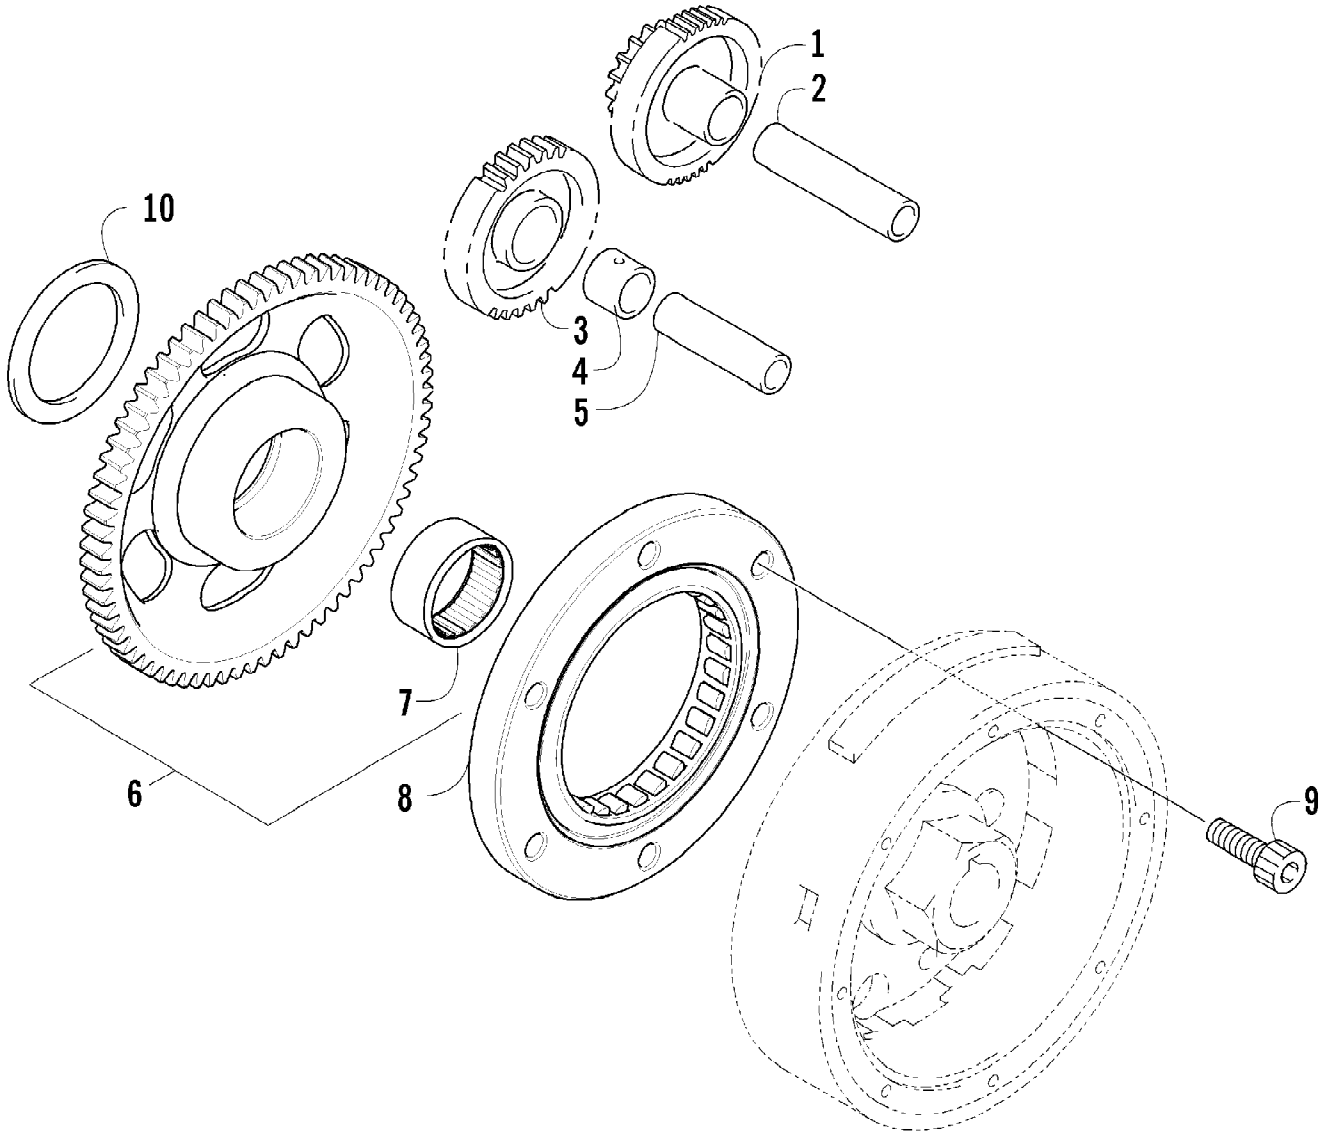

2008 ATV 650 H1 AUTOMATIC TRANSMISSION 4X4 TRV CAT GREEN (A2008ATV650H1) PARTS LIST
STARTER CLUTCH ASSEMBLY

2008 ATV 650 H1 AUTOMATIC TRANSMISSION 4X4 TRV CAT GREEN (A2008ATV650H1) (Page 7 of 13)
STARTER CLUTCH ASSEMBLY

Ref #	Part Number	Qty	S/P/F	Description
1	0815-001	1		Gear, Starter Idler - No. 1
2	0829-031	1	/P	Shaft, Starter Gear
3	0815-002	1		Gear, Starter Idler - No. 2
4	0815-003	1		Spacer, Starter Idler Gear No. 2
5	0829-032	1	/P	Shaft, Starter Gear
6	0815-004	1		Gear Starter Clutch (inc. 7)
7	0832-004	1	S	Bearing
8	0802-035	1		Clutch, Starter
9	0826-069	6		Screw, Machine
10	0828-094	1		Washer