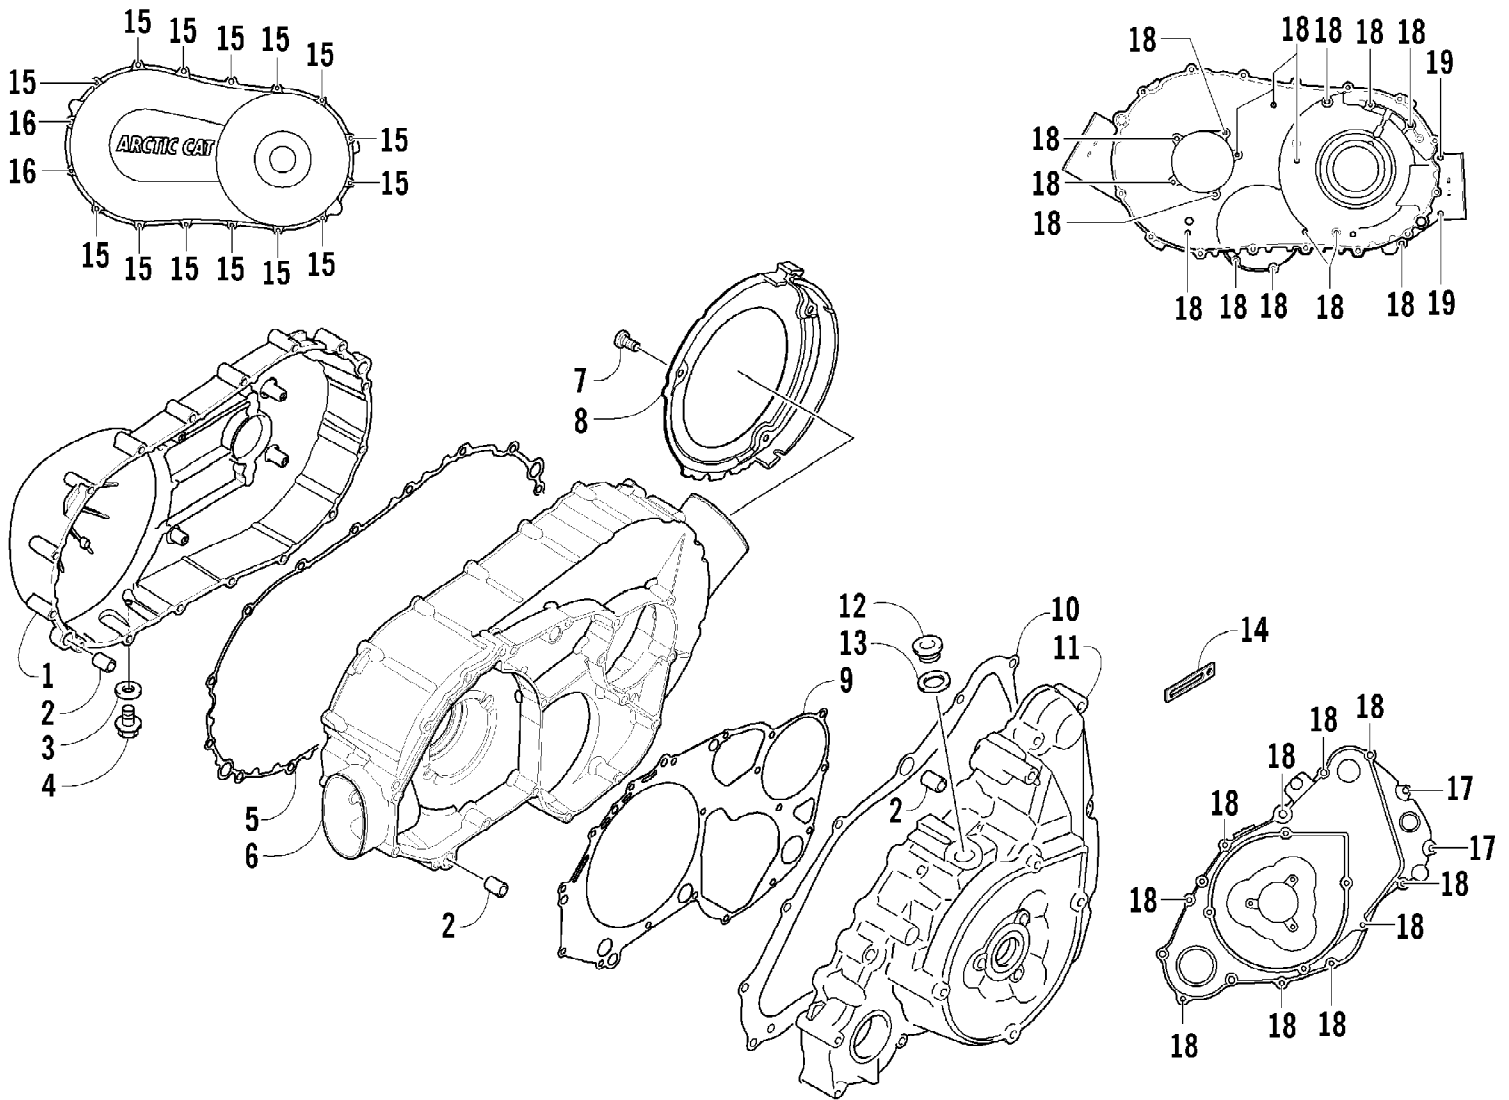

2008 ATV 650 H1 AUTOMATIC TRANSMISSION 4X4 TRV CAT GREEN (A200847062)
CLUTCH/V-BELT/MAGNETO COVER ASSEMBLY

2008 ATV 650 H1 AUTOMATIC TRANSMISSION 4X4 TRV CAT GREEN (A2008ATV650H1) (A2008ATV650H1) (A2008ATV650H1) (A2008ATV650H1) (A2008ATV650H1)
CLUTCH/V-BELT/MAGNETO COVER ASSEMBLY

Ref #	Part Number	Qty	S/P/F	Description
1	0806-088	1	/P	Cover, V-Belt
2	0829-002	4		Pin, Dowel
3	0830-013	1		Washer, Crush
4	8408-812	1		Screw, Cap
5	0830-174	1	/P	Gasket, V-Belt Cover
6	0806-086	1		Cover, Clutch
7	0826-029	3		Screw
8	0806-048	1		Plate, Air Intake
9	0830-116	1	/P	Gasket, Clutch Cover
10	0830-128	1		Gasket, Magneto Cover
11	0806-082	1	/P	Cover, Magneto - Assembly
12	0806-022	1		Plug
13	0830-015	1		Washer, Crush
14	3002-964	1	/P	Clamp, Wire
15	8468-645	14		Screw, Machine
16	8468-655	2		Screw, Machine
17	8468-625	2		Screw, Machine
18	8468-640	26		Screw, Machine
19	8468-675	2		Screw, Machine