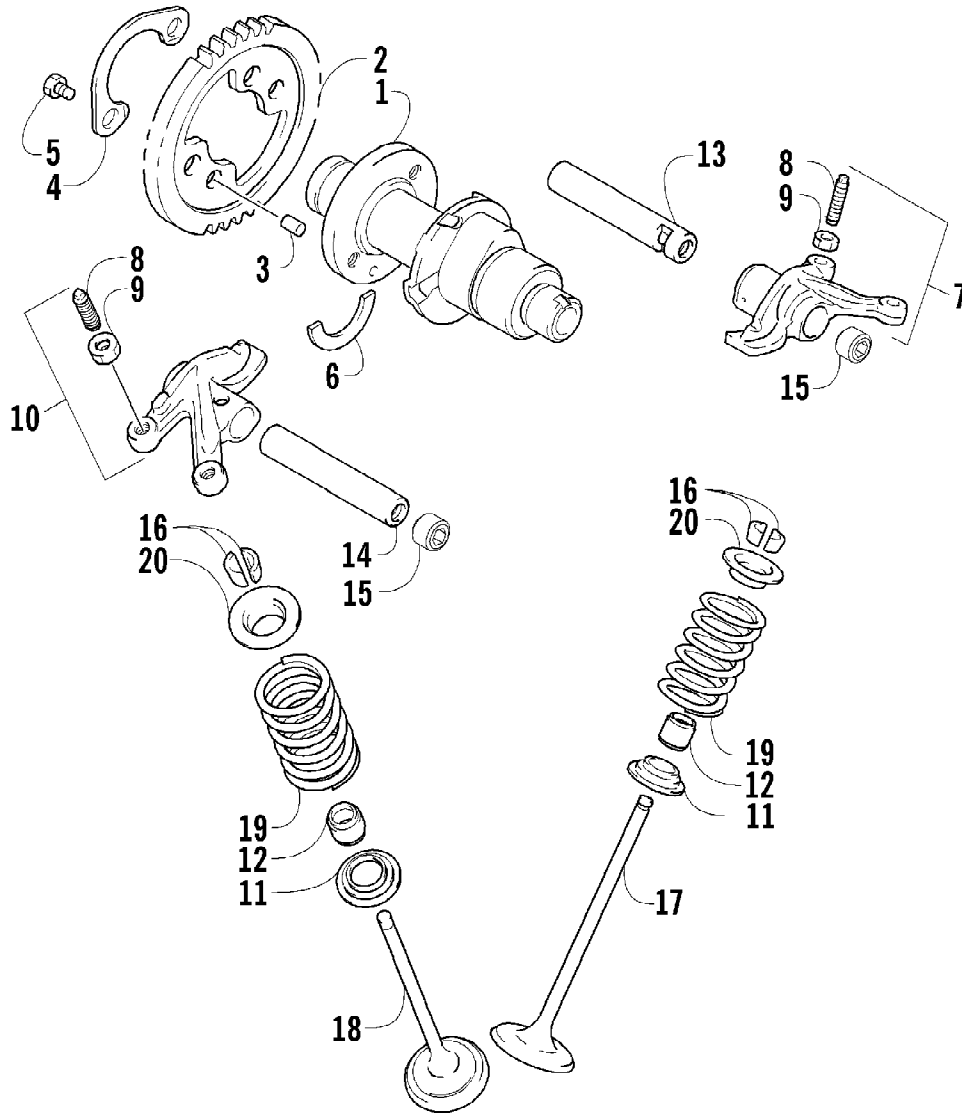

2008 ATV 650 H1 AUTOMATIC TRANSMISSION 4X4 TRV CAT GREEN (A20084B062)
CAMSHAFT/VALVE ASSEMBLY

2008 ATV 650 H1 AUTOMATIC TRANSMISSION 4X4 TRV CAT GREEN (A2008421062)
CAMSHAFT/VALVE ASSEMBLY

PARTS LIST

PAGE 4 OF 4

Ref #	Part Number	Qty	S/P/F	Description
1	0809-200	1	S	Camshaft
2	0809-002	1		Sprocket
3	0829-008	1		Pin
4	0828-004	1		Washer
5	0826-034	2		Bolt
6	0809-003	1		C-Ring
7	0809-202	1	S/F	Arm, Valve Rocker - Intake (inc. two No. 8-9)
8	0809-033	4	S/F	Screw
9	0827-007	4	F	Nut
10	0809-205	1	S/F	Arm, Valve Rocker - Exhaust (inc. two No. 8-9)
11	0809-006	4	F	Seat, Spring - Valve
12	0830-016	4	S/F	Seal, Oil
13	0809-007	1	F	Shaft, Rocker Arm - Intake
14	0809-008	1	F	Shaft, Rocker Arm - Exhaust
15	0831-066	2	F	Plug, Shaft
16	0809-014	8	F	Keeper, Valve
17	0809-039	2	S/F	Valve, Intake
18	0809-040	2	S/F	Valve, Exhaust
19	0809-138	4	S/F	Spring, Valve
20	0809-013	4	F	Retainer, Spring