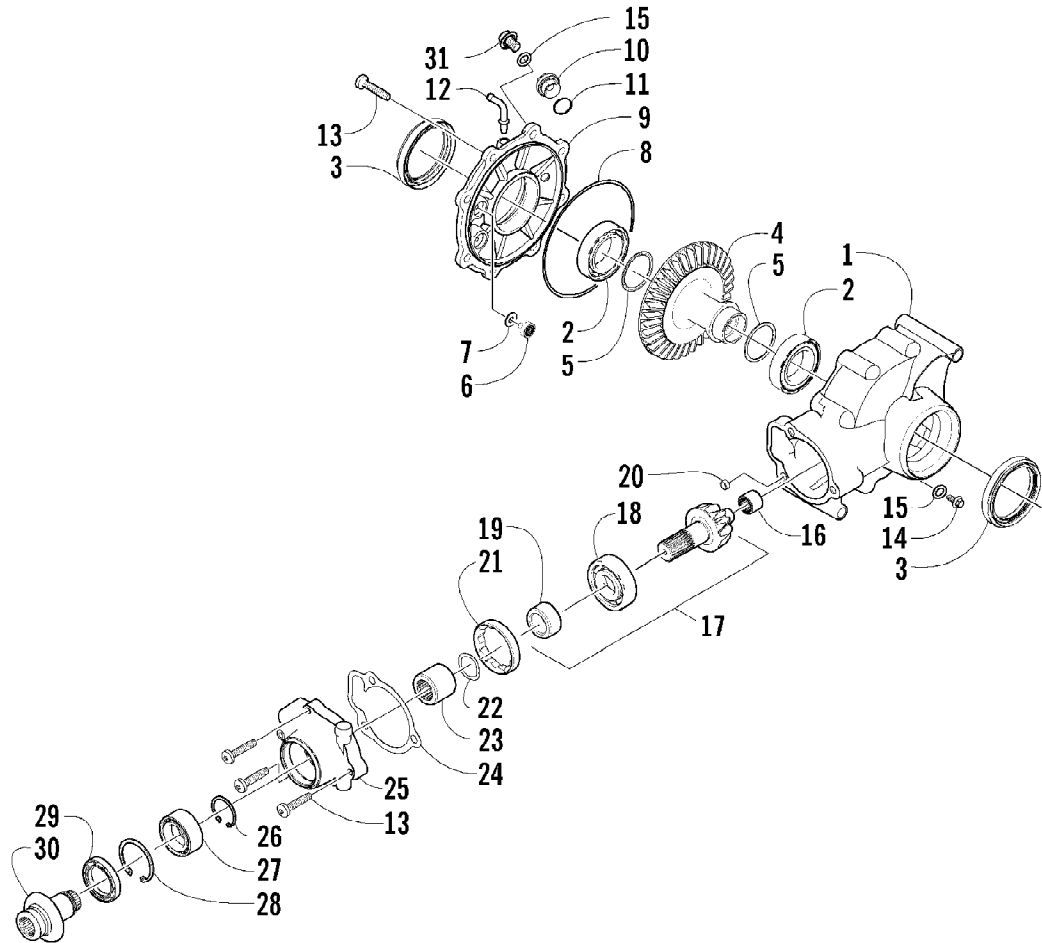

2008 ATV 650 H1 AUTOMATIC TRANSMISSION 4X4 TRV CAT GREEN (A200842062)
REAR DRIVE GEARCASE ASSEMBLY

2008 ATV 650 H1 AUTOMATIC TRANSMISSION 4X4 TRV CAT GREEN (A2008) (A2008) (A2008)
REAR DRIVE GEARCASE ASSEMBLY

Ref #	Part Number	Qty	S/P/F	Description
	1502-079	1	S	Complete Rear Gearcase Assembly
1	0502-622	1		Housing, Gearcase
2	0402-393	2		Bearing
3	1402-441	2	S	Seal
4	1402-032	1		Gear, Ring - 36T
5	0402-405	AR		Shim
5	0402-406	AR		Shim
5	0402-407	AR		Shim
5	0402-408	AR		Shim
5	0402-409	AR		Shim
6	0402-326	1		Button, Thrust
7	0402-429	AR		Shim
7	0402-430	AR		Shim
7	0402-431	AR		Shim
7	0402-432	AR		Shim
7	0402-433	AR		Shim
8	0423-149	1		O-Ring
9	1502-082	1		Cover, Gearcase
10	0402-333	1	/P	Plug, Fill (inc. 11)
11	0423-154	1		O-Ring
12	1402-102	1		Fitting
13	0423-118	11		Screw, Self-Tapping
14	0402-450	1	S	Plug, Magnetic (inc. one No. 15)
15	0423-153	2		O-Ring
16	0402-328	1		Bearing
17	0502-783	1		Gear, Pinion - Assembly - 10T (inc. 18-19)
18	0402-327	1		Bearing
19	0402-336	1		Collar, Retaining
20	0402-411	1		Pin, Dowel
21	0402-331	1		Collar, Lock
22	0402-982	1		Washer, Spring
23	0402-981	1		Collar, Shaft
24	0402-947	1		Gasket, Flange
25	0502-529	1		Housing, Pinion
26	0423-417	1		Ring, Retaining
27	1402-043	1		Bearing
28	0423-423	1		Ring, Retaining
29	1402-011	1		Seal
30	1502-085	1	/P	Shaft, Input
31	1402-211	1		Plug, Oil Level (inc. one No. 15)