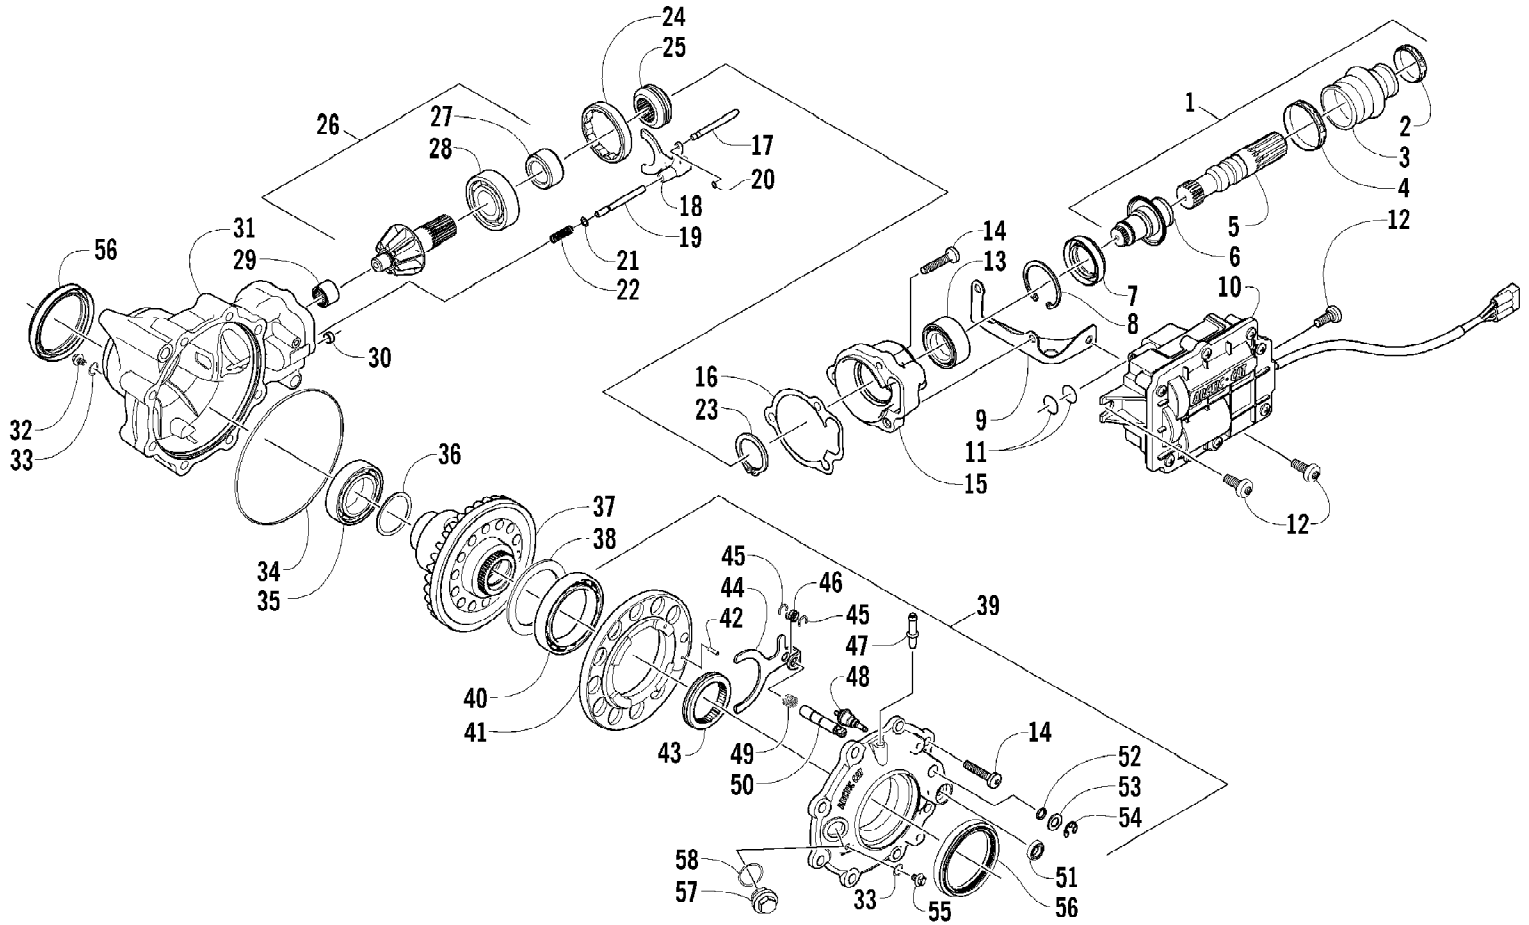

2008 ATV 650 H1 AUTOMATIC TRANSMISSION 4X4 TRV CAT GREEN (A2008ATV650H1) (A2008ATV650H1) (A2008ATV650H1) (A2008ATV650H1) (A2008ATV650H1)
FRAME AND RELATED PARTS

Ref #	Part Number	Qty	S/P/F	Description
1	2506-535	1		Frame, Main
2	8409-020	4	/P	Screw, Cap
3	1506-596	1	/P	Channel, Bumper Mounting - Right
3	0506-653	1	S	Channel, Bumper Mounting - Left
4	1506-562	1		Bracket, Mounting - Bumper - Right
4	1506-563	1		Bracket, Mounting - Bumper - Left
5	8408-816	11		Screw, Cap
6	1506-855	1	/P	Bumper
7	1406-360	1		Grille, Bumper
8	0423-419	2		Screw, Machine
9	0423-101	14		Screw, Body
10	8428-002	2		Nut, Lock
11	1506-429	1	S	Brace, A-Arm
12	8409-025	2		Screw, Cap
13	2406-091	1		Panel, Belly
14	0406-289	2		Pad, Frame
15	8424-802	4		Nut, Flange
16	8409-016	4		Screw, Cap
17	1506-848	1		Footrest - Right
17	1506-849	1		Footrest - Left
18	2406-216	1		Strap, Footrest - Right
18	2406-217	1		Strap, Footrest - Left
19	2506-447	1		Channel, Shock Support

2008 ATV 650 H1 AUTOMATIC TRANSMISSION 4X4 TRV CAT GREEN (A200815630062)
FRONT DRIVE GEARCASE ASSEMBLY