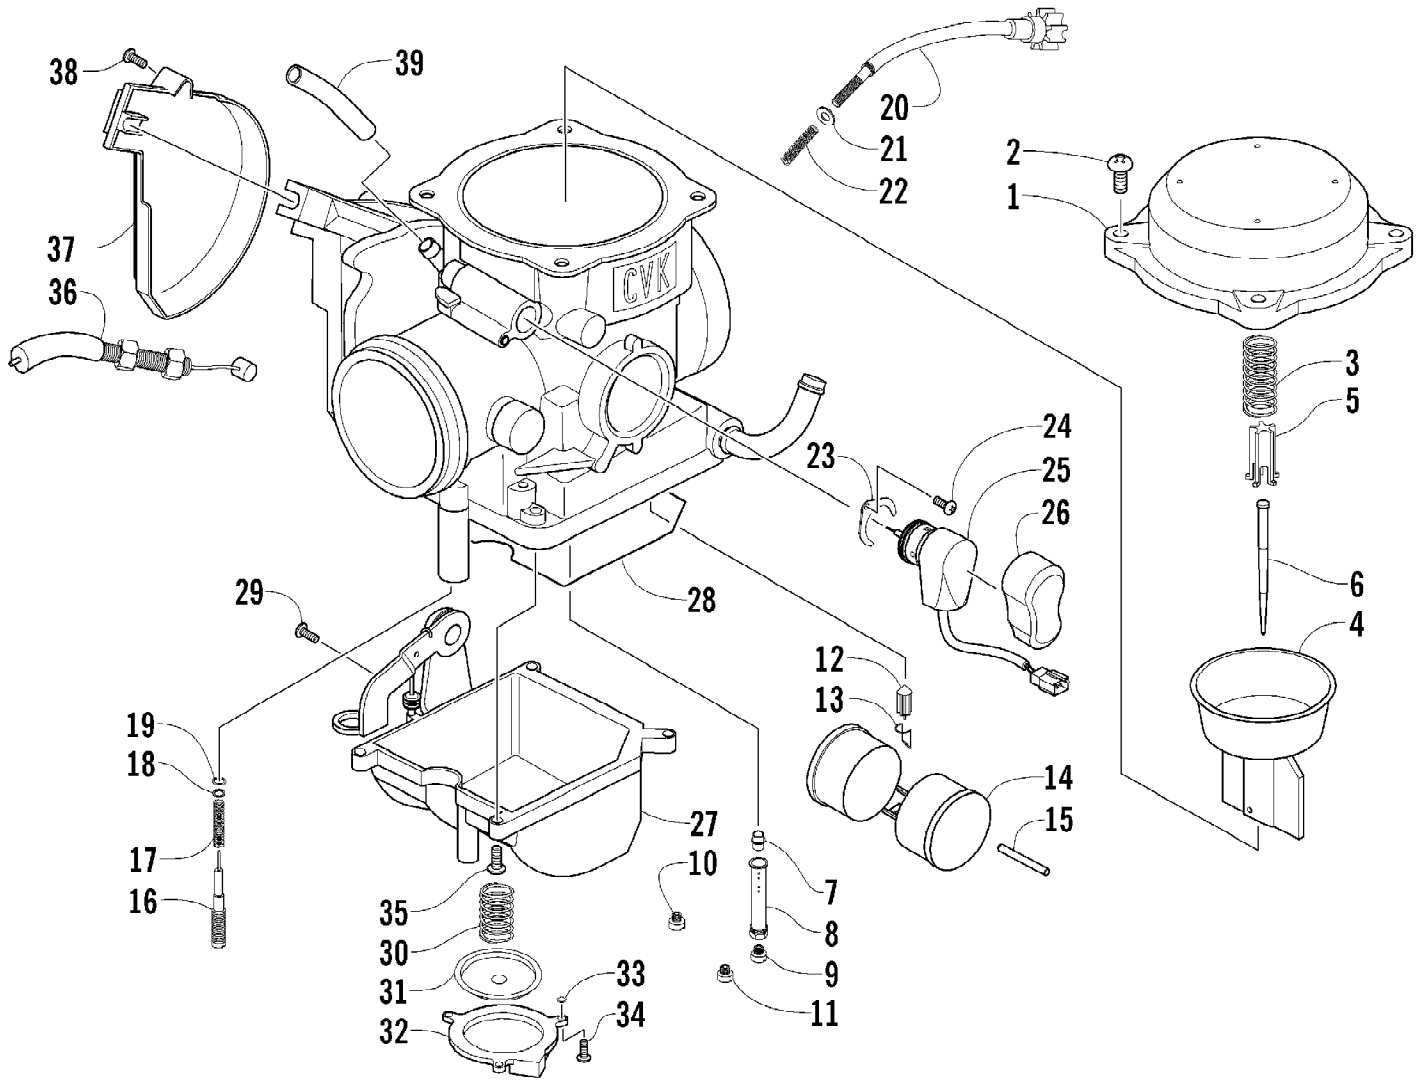

2008 ATV 650 H1 AUTOMATIC TRANSMISSION 4X4 TRV CAT GREEN (A200846462)
CARBURETOR

2008 ATV 650 H1 AUTOMATIC TRANSMISSION 4X4 TRV CAT GREEN (A2008ATV650H1) CARBURETOR

Ref #	Part Number	Qty	S/P/F	Description
	0470-741	1		Complete Carburetor Assembly
1	5507-001	1		Cover, Top
2	5507-002	4	/P	Screw, Top Cover
3	5507-066	1	/P	Spring
4	5507-099	1		Piston, Vacuum
5	5507-005	1		Seat, Spring
6	5507-236	1		Jet Needle
7	5507-237	1		Needle Jet
8	5507-047	1	/P	Holder, Needle Jet
9	5507-057	1	/P	Main Jet - 135
9	5507-072	1	F	Main Jet - 125
9	5507-073	1	F	Main Jet - 128
9	5507-074	1	F	Main Jet - 130
9	5507-076	1	/P/F	Main Jet - 138
9	5507-075	1	F	Main Jet - 132
9	5507-043	1	F	Main Jet - 142
9	5507-042	1	/P/F	Main Jet - 145
9	5507-041	1	F	Main Jet - 148
9	5507-009	1	/P/F	Main Jet - 150
9	5507-077	1	F	Main Jet - 152
9	5507-078	1	F	Main Jet - 155
10	5507-070	1	/P	Slow Jet - 40
11	5507-112	1		Starter Jet - 85
12	5507-183	1		Valve, Float - Set (inc. 13)
13	0	1	F	Clip
14	5507-039	1		Float Set (inc. 15)
15	0	1	F	Pin, Float
16	5507-213	1		Screw, Pilot - Set (inc. 17-19)
17	0	1	F	Spring
18	0	1	F	Washer
19	0	1	F	O-Ring
20	5507-027	1		Screw, Idle Adjust
21	5507-028	1		Washer
22	5507-029	1		Spring
23	5507-115	1		Plate
24	5507-117	1	/P	Screw
25	5507-204	1		Choke, Electric
26	5507-114	1		Cover, Electric Choke
27	5507-214	1		Chamber, Float - Assembly (inc. 28-34)
28	5507-067	1	/P	O-Ring, Float Chamber
29	5507-050	1	/P	Screw, Drain
30	5507-211	1		Spring
31	5507-197	1		Diaphragm Assembly - Pump Housing
32	5507-198	1		Housing, Pump
33	5507-034	1		U-Ring
34	5507-035	3		Screw
35	5507-017	4	/P	Screw
36	0487-049	1	/P	Cable, Throttle
37	5507-036	1		Cover
38	5507-037	1	/P	Screw
39	0410-048	AR	S	Hose, Vent 25 ft