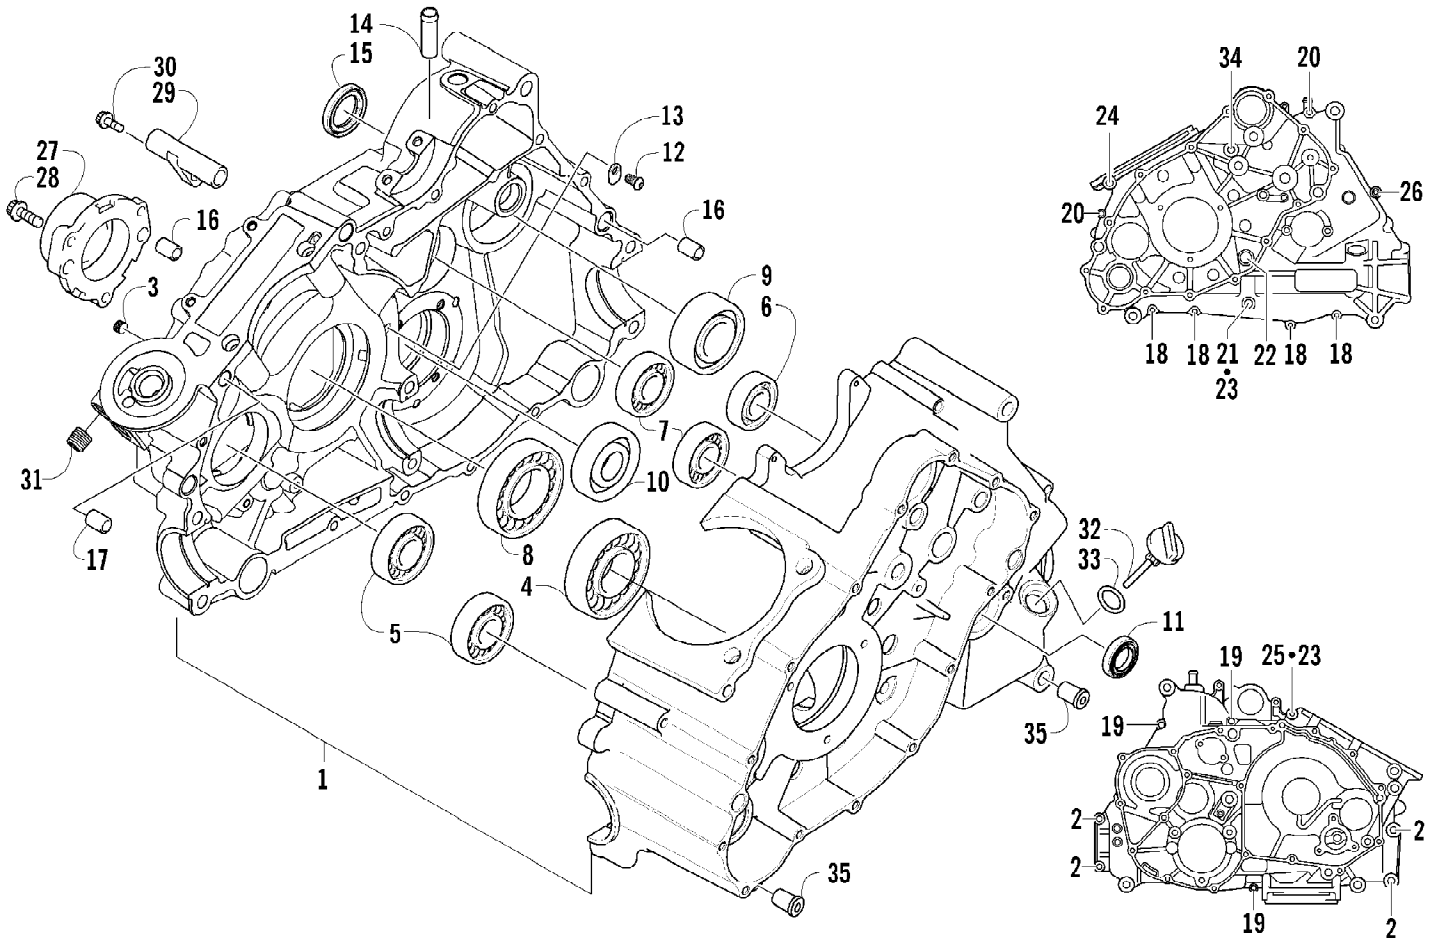

2008 ATV 650 H1 AUTOMATIC TRANSMISSION 4X4 TRV CAT GREEN (A2008251062)
CRANKCASE ASSEMBLY

2008 ATV 650 H1 AUTOMATIC TRANSMISSION 4X4 TRV CAT GREEN (A2008ATV650H1) (A2008ATV650H1)
CRANKCASE ASSEMBLY

Ref #	Part Number	Qty	S/P/F	Description
1	0801-096	1	S	Crankcase Assembly (inc. 2-15)
2	8412-850	4		Screw, Cap
3	0801-002	1		Plug
4	0832-043	1	/P	Bearing
5	0832-044	2	/P	Bearing
6	0832-049	1	/P	Bearing
7	0832-050	2	/P	Bearing
8	0832-042	1	/P	Bearing
9	0832-048	1	/P	Bearing - Driveshaft
10	0832-051	1	S	Bearing
11	0822-052	1		Seal, Countershaft
12	0826-100	4		Screw, Cap
13	0822-010	4	/P	Retainer, Bearing
14	0801-028	1		Pipe, Breather
15	0830-035	1		Seal, Driveshaft
16	0829-002	5		Pin, Dowel
17	0829-003	1		Pin, Dowel
18	8468-645	4		Screw, Machine
19	8468-655	3		Screw, Machine
20	8468-675	2		Screw, Machine
21	8412-860	1		Screw, Cap
22	0826-017	1		Screw, Cap
23	0830-008	2		Gasket
24	0826-019	1		Screw, Cap
25	0826-018	1		Screw, Cap
26	8468-695	1		Screw, Machine
27	0801-006	1		Housing, Secondary Shaft Bearing
28	0826-105	3		Bolt
29	0801-069	1		Pipe, Breather
30	0826-038	1		Bolt, Breather Pipe
31	0812-064	2		Plug
32	0801-073	1		Stick, Oil Level
33	0830-010	1		O-Ring, Oil Level Stick
34	8468-680	1		Screw, Machine
35	0801-108	4	S	Bushing, Engine Mounting