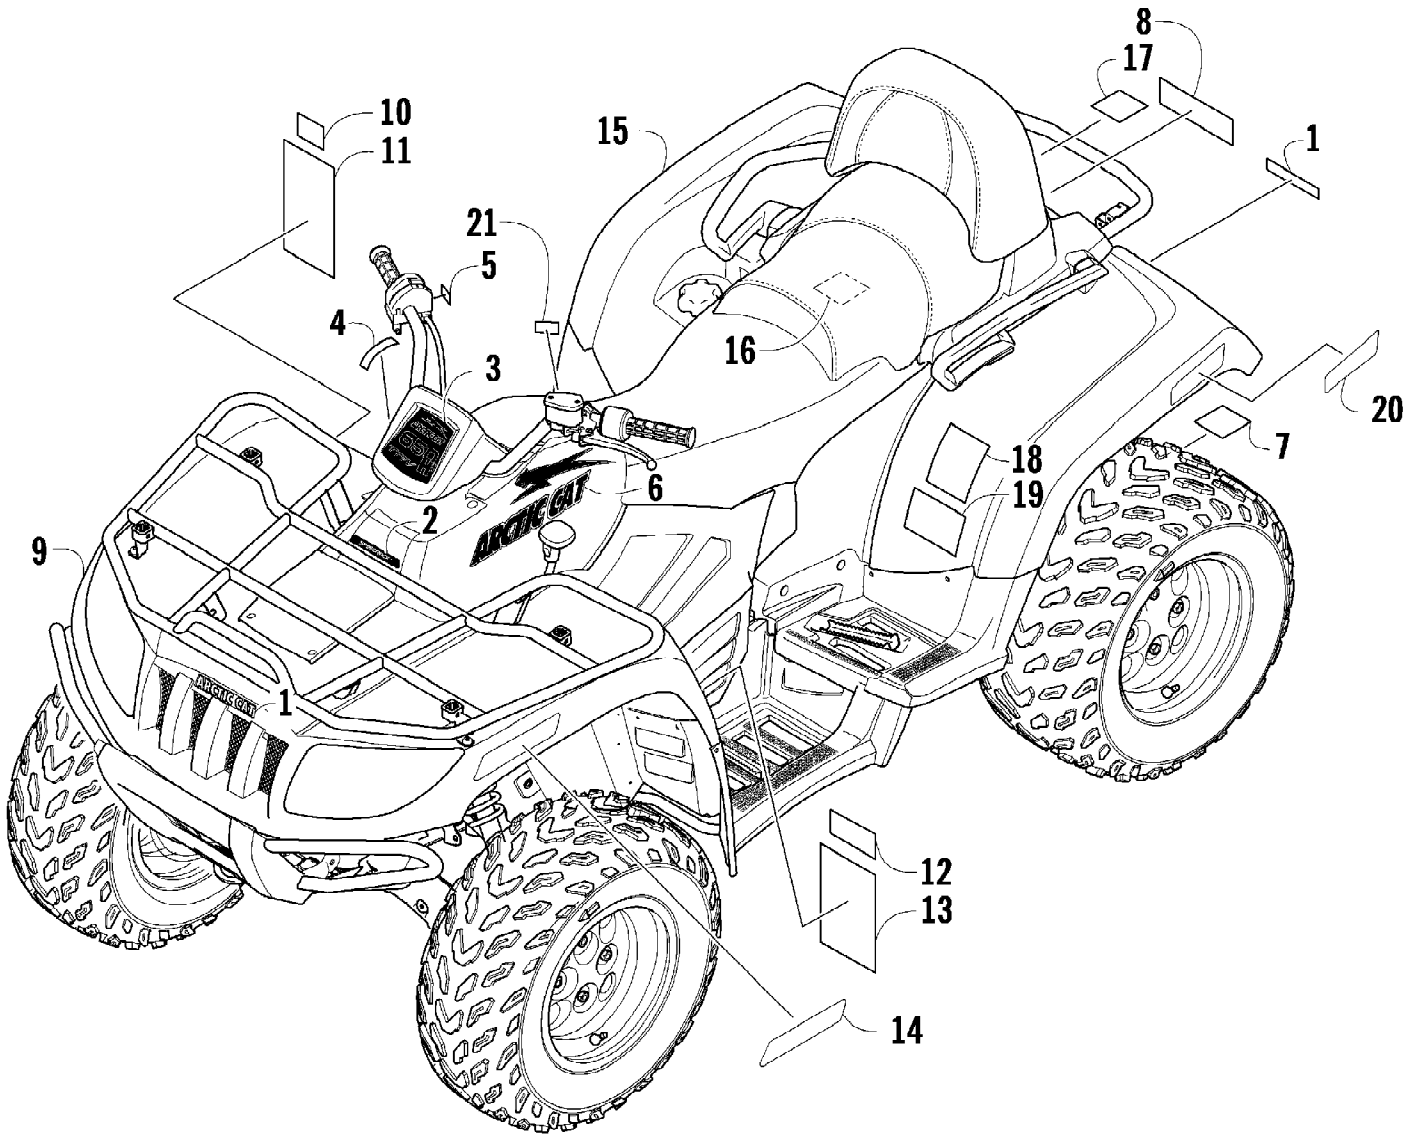

2008 ATV 650 H1 AUTOMATIC TRANSMISSION 4X4 TRV CAT GREEN (A2008PB647062)
BODY PANELS AND DECALS

2008 ATV 650 H1 AUTOMATIC TRANSMISSION 4X4 TRV CAT GREEN (A2008P64B062)
BODY PANELS AND DECALS

Ref #	Part Number	Qty	S/P/F	Description
1	1411-725	2		Decal, Front/Rear
2	1411-050	1	/P	Decal, "Speedrack"
3	1411-552	1		Decal, Instrument Pod
4	0411-426	1		Decal, Warning - Clutch Cover
5	0411-966	1		Decal, Warning - Differential Lock
6	1411-634	1		Decal, Side - Upper Right
6	1411-635	1		Decal, Side - Upper Left
7	1411-077	1		Decal, Warning - Towing
8	0411-814	1	/P	Decal, "Arctic Cat" - White
9	0518-007	1	S	Panel, Fender - Assembly - Front (inc. 10-14)
10	0411-894	1		Decal, Warning - Hill
11	0411-666	1		Decal, Warning - Reverse/Pre-Ride
12	1411-574	1		Decal, Warning - Off-Road Only
13	0411-753	1		Decal, Warning - Age/General
14	0411-818	1		Decal, Reflector - Front - Right
14	0411-819	1		Decal, Reflector - Front - Left
15	2506-710	1	S	Panel, Fender - Assembly - Rear (inc. 16-20 and one No. 1)
16	1411-269	1		Decal, Warning - Passenger
17	1411-251	1		Decal, Warning - Seat/Passenger
18	0411-833	1		Decal, Passenger
19	0411-832	1		Decal, Warning - Tire Pressure
20	1411-592	1	/P	Decal, Reflector - Rear - Right
20	1411-593	1	/P	Decal, Reflector - Rear - Left
21	1411-865	1		Decal, Warning - Brake Lever Lock