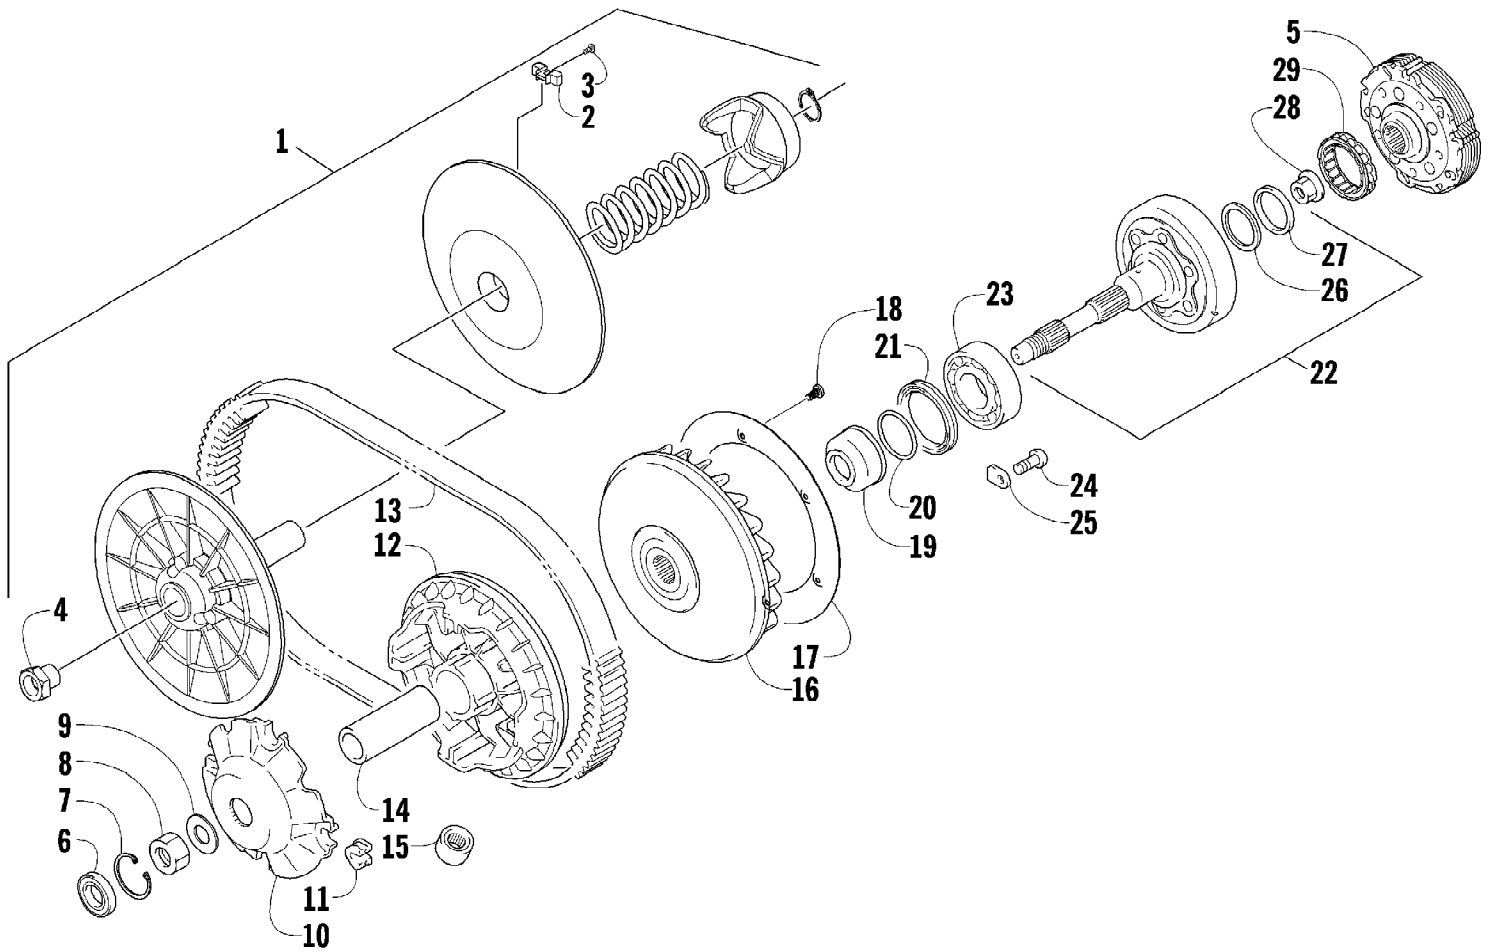

2008 ATV 650 H1 AUTOMATIC TRANSMISSION 4X4 TRV CAT GREEN (A2008ATV650H1) (A2008ATV650H1)
THROTTLE CASE ASSEMBLY

Ref #	Part Number	Qty	S/P/F	Description
1	0509-012	1		Case, Throttle - Assembly (inc. 2-9)
2	3409-001	1		Lever
3	3004-533	1	S/P	Screw, Cap
4	3004-447	1	/P	Washer, Lock
5	3003-030	1	/P	Washer
6	3423-014	1		Screw
7	3423-327	1		Nut
8	3423-199	2		Screw
9	0409-048	1		Cover, Throttle w/Switch

2008 ATV 650 H1 AUTOMATIC TRANSMISSION 4X4 TRV CAT GREEN (A2008ATV650H1) TRANSMISSION ASSEMBLY