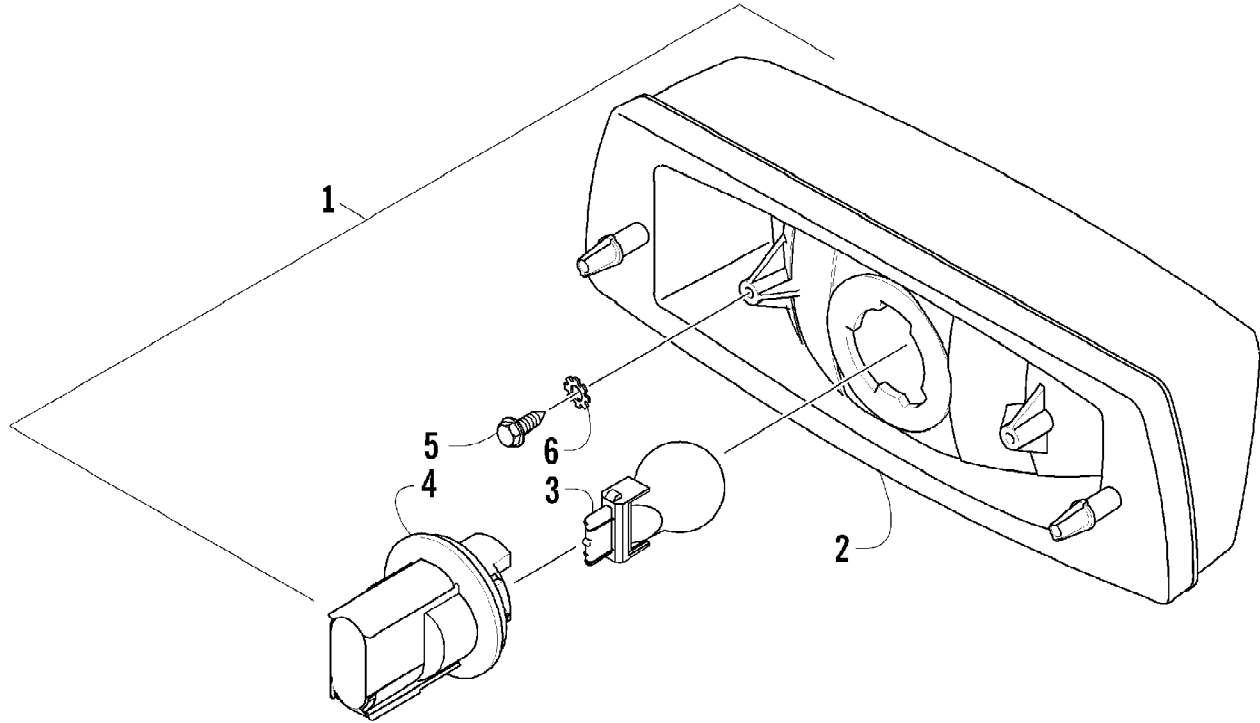

2008 ATV 650 H1 AUTOMATIC TRANSMISSION 4X4 TRV CAT GREEN (A2008ATV650H1) (A2008ATV650H1)
TAILLIGHT ASSEMBLY

2008 ATV 650 H1 AUTOMATIC TRANSMISSION 4X4 TRV CAT GREEN (A2008ATV650H1) (A2008ATV650H1)
TAILLIGHT ASSEMBLY

Ref #	Part Number	Qty	S/P/F	Description
1	0509-022	1		Taillight Assembly (inc. 2-4)
2	0509-025	1		Housing, Taillight
3	0409-056	1		Bulb, Taillight
4	0409-057	1		Socket, Taillight
5	0623-301	2	/P	Screw, Self-Tapping
6	8053-212	2	/P	Washer, Lock - External Tooth