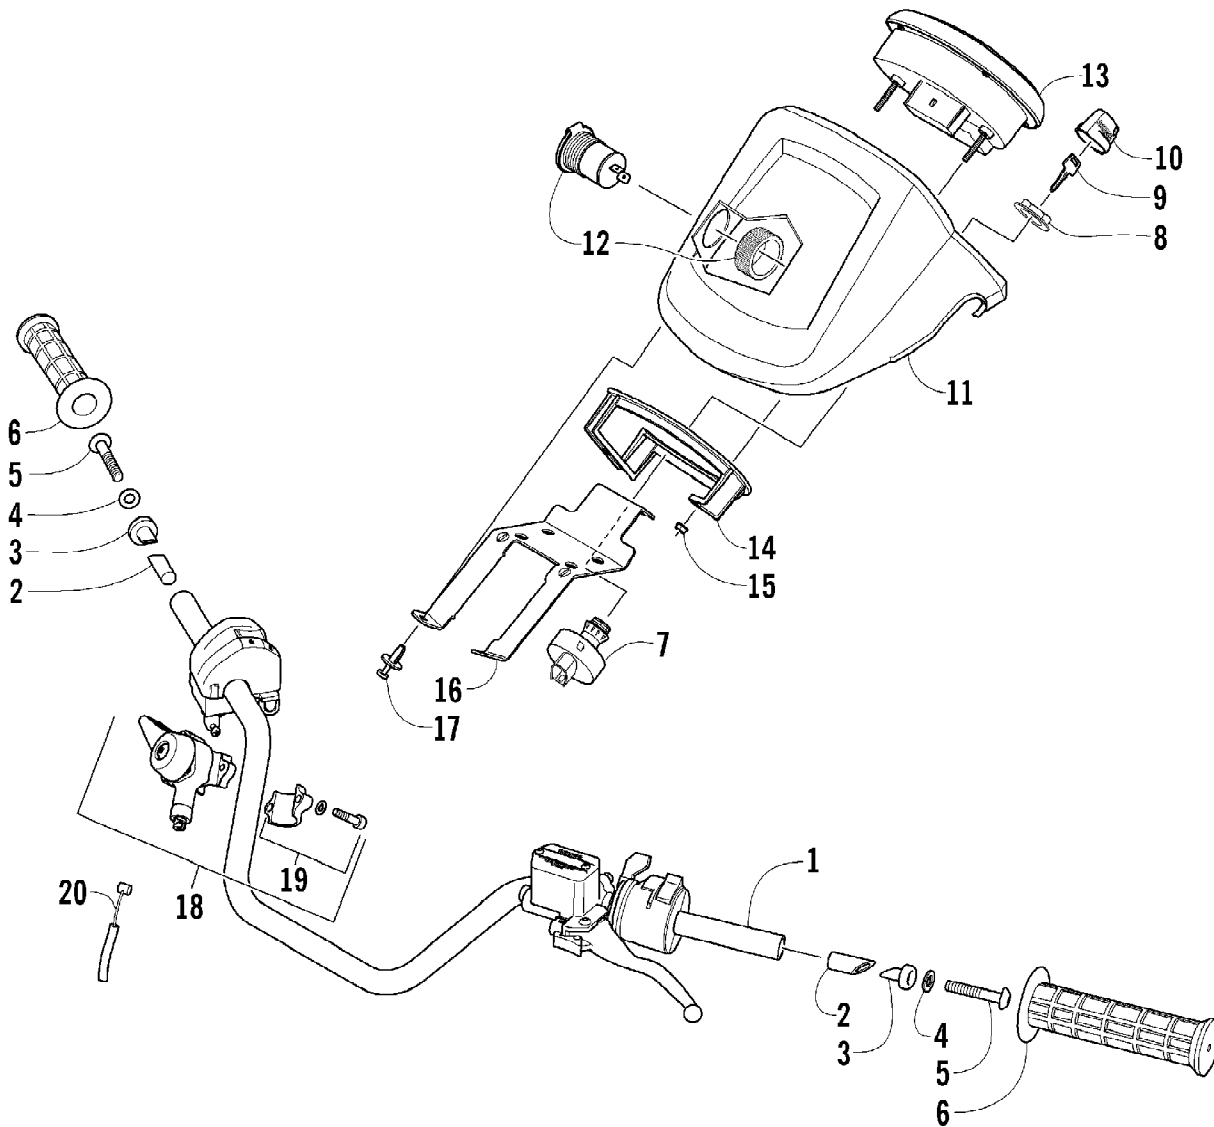

2008 ATV 650 H1 AUTOMATIC TRANSMISSION 4X4 TRV CAT GREEN (A2008451062)
HANDLEBAR ASSEMBLY

2008 ATV 650 H1 AUTOMATIC TRANSMISSION 4X4 TRV CAT GREEN (A2008ATV650H1) (A2008ATV650H1)
HANDLEBAR ASSEMBLY

Ref #	Part Number	Qty	S/P/F	Description
1	0505-476	1		Tube, Handlebar
2	0405-218	2		Plug, Handlebar
3	0405-149	2		End Cap, Handlebar
4	8050-247	2	/P	Washer
5	8477-845	2		Screw, Machine
6	0405-147	2		Grip, Handlebar
7	0430-069	1	S	Switch, Ignition - Assembly (inc. 8-10)
8	0430-050	1		Nut, Flange - Ignition Switch
9	0430-042	1		Key, Ignition (Y Series - Left-Side Cut)
9	0430-043	1		Key, Ignition (Z Series - Right-Side Cut)
10	0430-054	1		Cover, Key
11	0405-275	1		Instrument Pod
12	0641-897	1	/P	Outlet, Accessory - 12V
13	0520-022	1		Gauge, LCD
14	0420-065	1	/P	Clamp, Plastic
15	0423-493	2		Nut, Hex
16	2506-470	1		Bracket, Mounting - Instrument Pod
17	0423-535	2		Rivet, Reinstallable
18	0502-527	1		Control, Differential Lock (inc. 19)
19	0502-613	1		Clamp, Differential Lock Control - Kit
20	0487-050	1	/P	Cable, Differential Lock