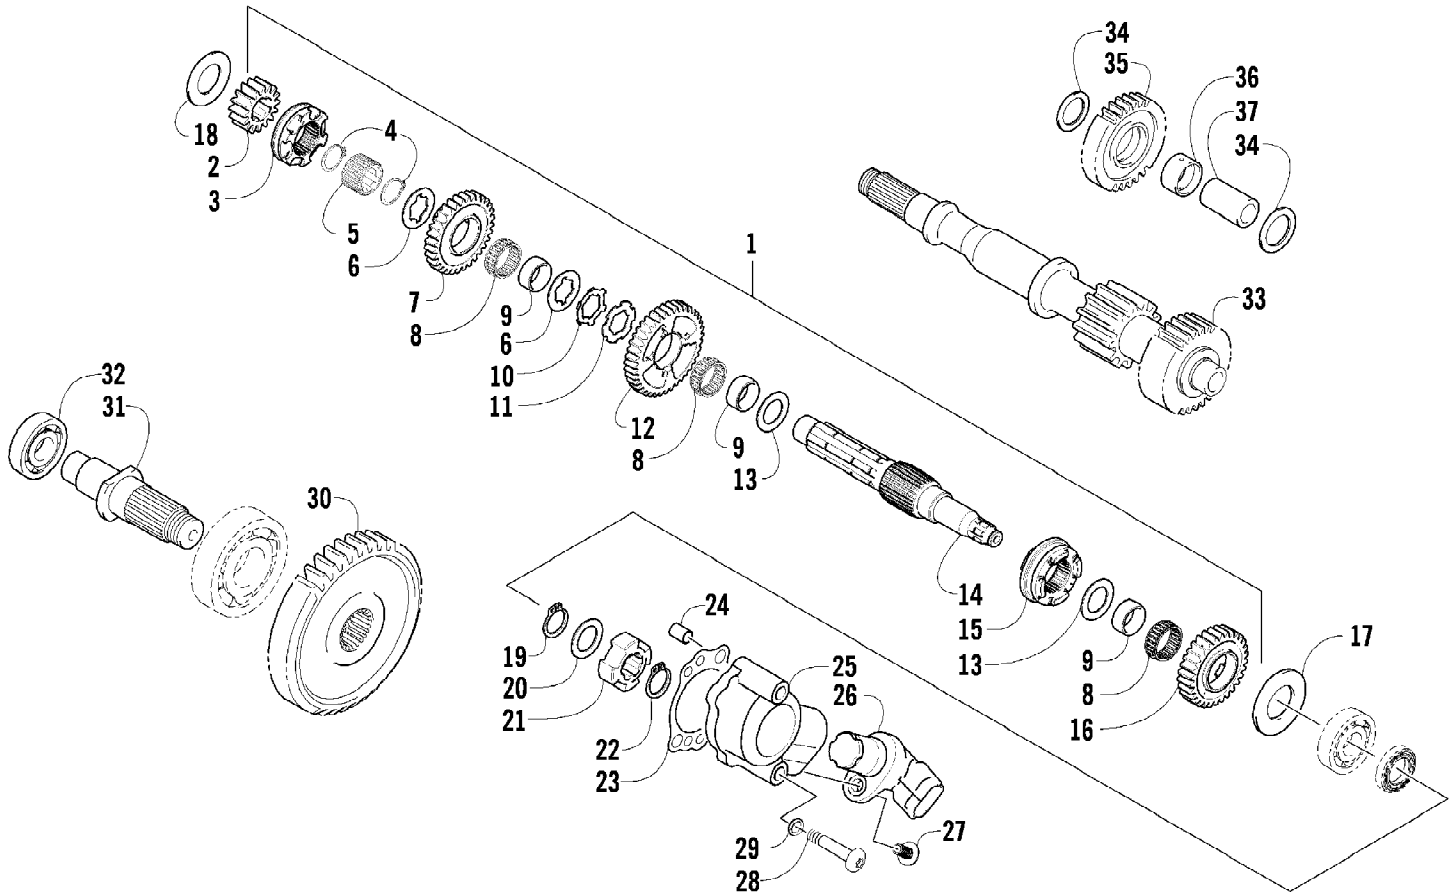

2008 ATV 650 H1 AUTOMATIC TRANSMISSION 4X4 TRV CAT GREEN (A2008421062)
SECONDARY TRANSMISSION ASSEMBLY

2008 ATV 650 H1 AUTOMATIC TRANSMISSION 4X4 TRV CAT GREEN (A2008ATV650H1) (A2008ATV650H1)
SECONDARY TRANSMISSION ASSEMBLY

Ref #	Part Number	Qty	S/P/F	Description
1	0822-048	1		Countershaft Assembly (inc. 2-16)
2	0822-008	1		Gear, Drive
3	0822-014	1		Dog, Reverse Driven Gear
4	0831-011	2		Circlip
5	0822-045	1		Spacer, Reverse Driven Gear
6	0828-008	2		Washer
7	0822-013	1		Gear, Reverse Driven
8	0832-011	3		Bearing
9	0822-005	3		Bushing
10	0828-014	1		Washer, Lock
11	0828-015	1		Washer, Lock
12	0822-004	1		Gear, Driven - Low
13	0822-046	2		Washer, Driven Gear
14	0822-003	1		Countershaft
15	0822-007	1		Dog, Sliding
16	0822-006	1		Gear, Driven - High
17	0828-011	1		Washer, Drive Gear
18	0828-010	1		Washer, Drive Gear
19	0831-040	1		Ring, Retaining
20	0828-069	1		Washer, Thrust
21	0822-050	1		Trigger, Speedometer Sensor
22	0831-039	1		Ring, Retaining
23	0830-129	1		Gasket
24	0829-023	2		Pin, Dowel
25	0822-049	1		Housing, Speedometer Sensor
26	0824-042	1	/P	Sensor, Speedometer
27	8468-620	1	/P	Screw, Machine
28	8468-645	2		Screw, Machine
29	0830-107	2		Seal, Fastener
30	0822-009	1		Gear, Driven
31	0822-067	1	/P	Shaft, Output
32	0832-014	1	S	Bearing
33	0822-001	1		Driveshaft
34	0828-016	2		Washer, Reverse Idle Gear
35	0822-011	1		Gear, Reverse Idle
36	0822-012	1		Bushing, Reverse Idle Gear
37	0822-015	1		Shaft, Reverse Idle