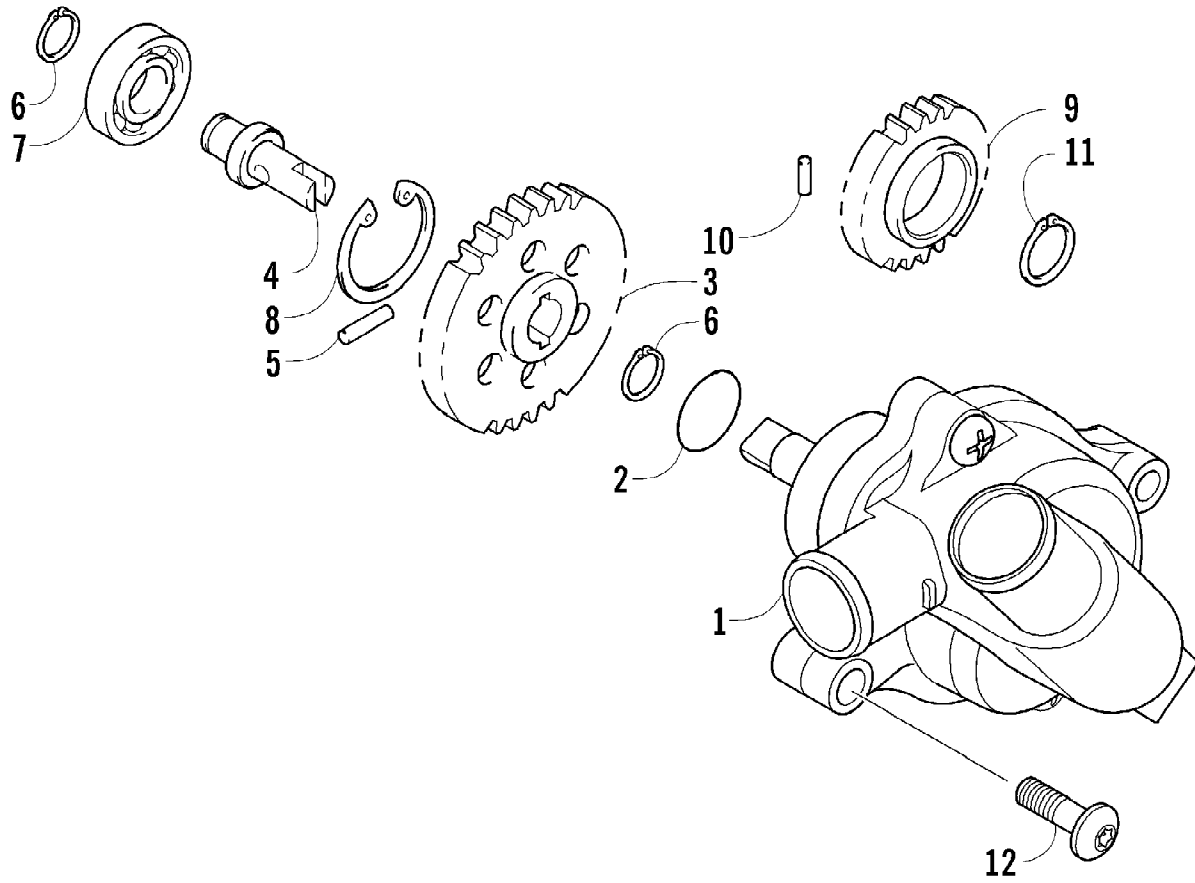

2008 ATV 650 H1 AUTOMATIC TRANSMISSION 4X4 TRV CAT GREEN (A2008ATV650H1) (A2008ATV650H1) (A2008ATV650H1)
WATER PUMP ASSEMBLY

2008 ATV 650 H1 AUTOMATIC TRANSMISSION 4X4 TRV CAT GREEN (A2008ATV650H1) (A2008ATV650H1)
WATER PUMP ASSEMBLY

Ref #	Part Number	Qty	S/P/F	Description
1	0813-001	1		Pump, Water - Assembly (inc. 2)
2	0830-029	1		O-Ring
3	0813-004	1		Gear, Driven
4	0813-005	1		Shaft, Driven Gear
5	0829-009	1		Pin, Driven Gear
6	0831-002	2		Circlip, Driven Gear
7	0832-008	1	S	Bearing, Shaft
8	0831-004	1		Circlip, Shaft Bearing
9	0811-003	1		Gear, Water Pump Drive
10	0829-007	1		Pin, Drive Gear
11	0831-005	1		Circlip, Drive Gear
12	8468-665	2		Screw, Machine