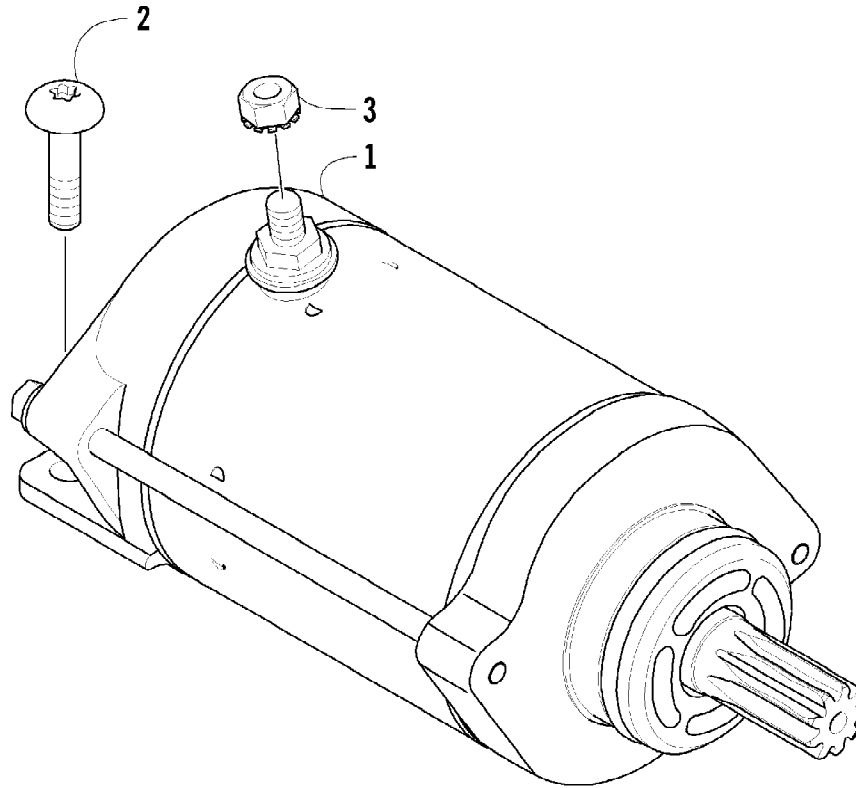

2008 ATV 650 H1 AUTOMATIC TRANSMISSION 4X4 TRV CAT GREEN (A2008ATV650H1) (Page 7 of 13)
STARTER CLUTCH ASSEMBLY

Ref #	Part Number	Qty	S/P/F	Description
1	0815-001	1		Gear, Starter Idler - No. 1
2	0829-031	1	/P	Shaft, Starter Gear
3	0815-002	1		Gear, Starter Idler - No. 2
4	0815-003	1		Spacer, Starter Idler Gear No. 2
5	0829-032	1	/P	Shaft, Starter Gear
6	0815-004	1		Gear Starter Clutch (inc. 7)
7	0832-004	1	S	Bearing
8	0802-035	1		Clutch, Starter
9	0826-069	6		Screw, Machine
10	0828-094	1		Washer

2008 ATV 650 H1 AUTOMATIC TRANSMISSION 4X4 TRV CAT GREEN (A20087B062)
STARTER MOTOR ASSEMBLY