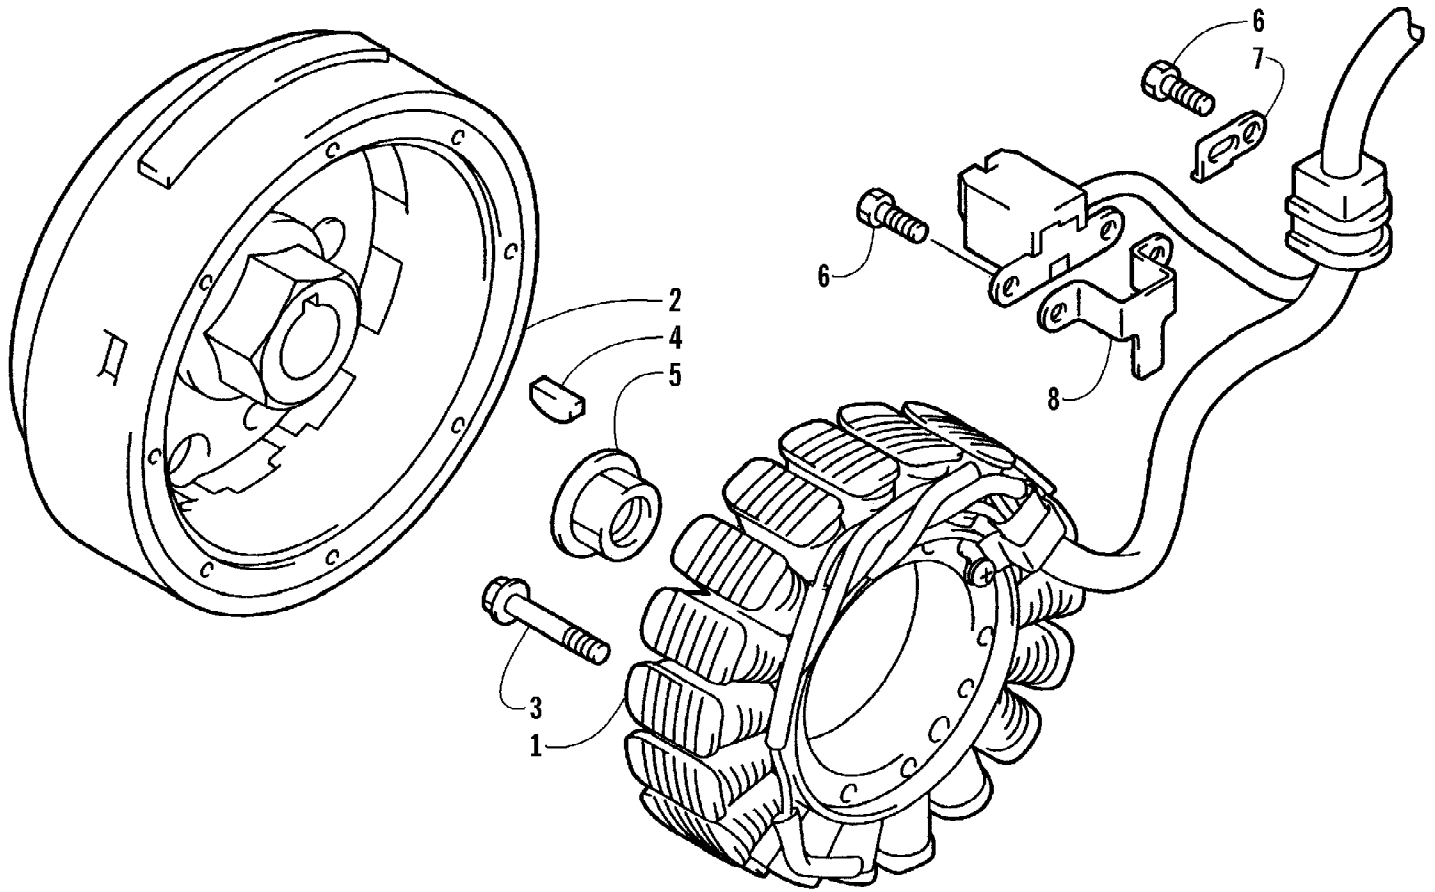

2008 ATV 650 H1 AUTOMATIC TRANSMISSION 4X4 TRV CAT GREEN (A2008ATV650H1) MAGNETO ASSEMBLY

2008 ATV 650 H1 AUTOMATIC TRANSMISSION 4X4 TRV CAT GREEN (A200847052)
MAGNETO ASSEMBLY

Ref #	Part Number	Qty	S/P/F	Description
1	0802-037	1		Stator - Assembly
2	0802-036	1		Rotor/Flywheel
3	0826-102	3		Screw, Machine
4	0829-012	1		Key
5	0827-014	1		Nut
6	8470-510	3		Screw, Machine
7	0802-015	1		Clamp - No. 1
8	0802-016	1		Clamp - No. 2