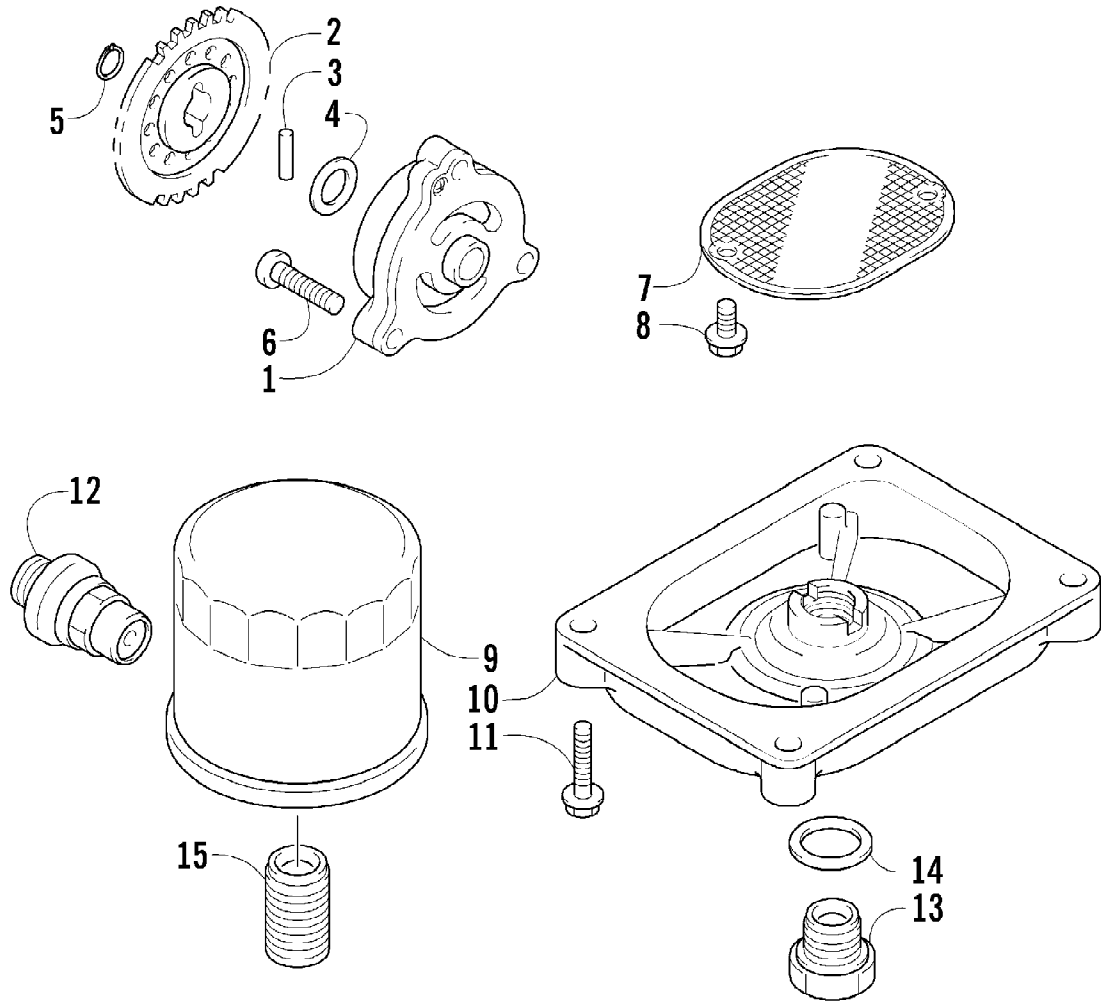

2008 ATV 650 H1 AUTOMATIC TRANSMISSION 4X4 TRV CAT GREEN (A2008ATV650H1) (A2008ATV650H1) (A2008ATV650H1)
OIL FILTER/PUMP ASSEMBLY

2008 ATV 650 H1 AUTOMATIC TRANSMISSION 4X4 TRV CAT GREEN (A2008ATV650H1) (A2008ATV650H1)
OIL FILTER/PUMP ASSEMBLY

Ref #	Part Number	Qty	S/P/F	Description
1	0812-023	1		Pump, Oil
2	0812-002	1	S	Gear, Driven
3	0829-009	1		Pin
4	0828-007	1	/P	Shim
5	0831-002	1		Circlip
6	0826-039	3		Screw, Cap
7	0812-057	1	/P	Strainer, Oil
8	0826-040	2		Screw, Machine
9	0812-029	1	S	Filter, Oil
10	0812-053	1		Cap, Oil Strainer
11	8468-625	4		Screw, Machine
12	0812-007	1		Valve, Oil-Relief - Assembly
13	0812-006	1		Plug, Drain
14	0830-017	1		Gasket, Drain Plug
15	0812-008	1		Union, Oil Filter