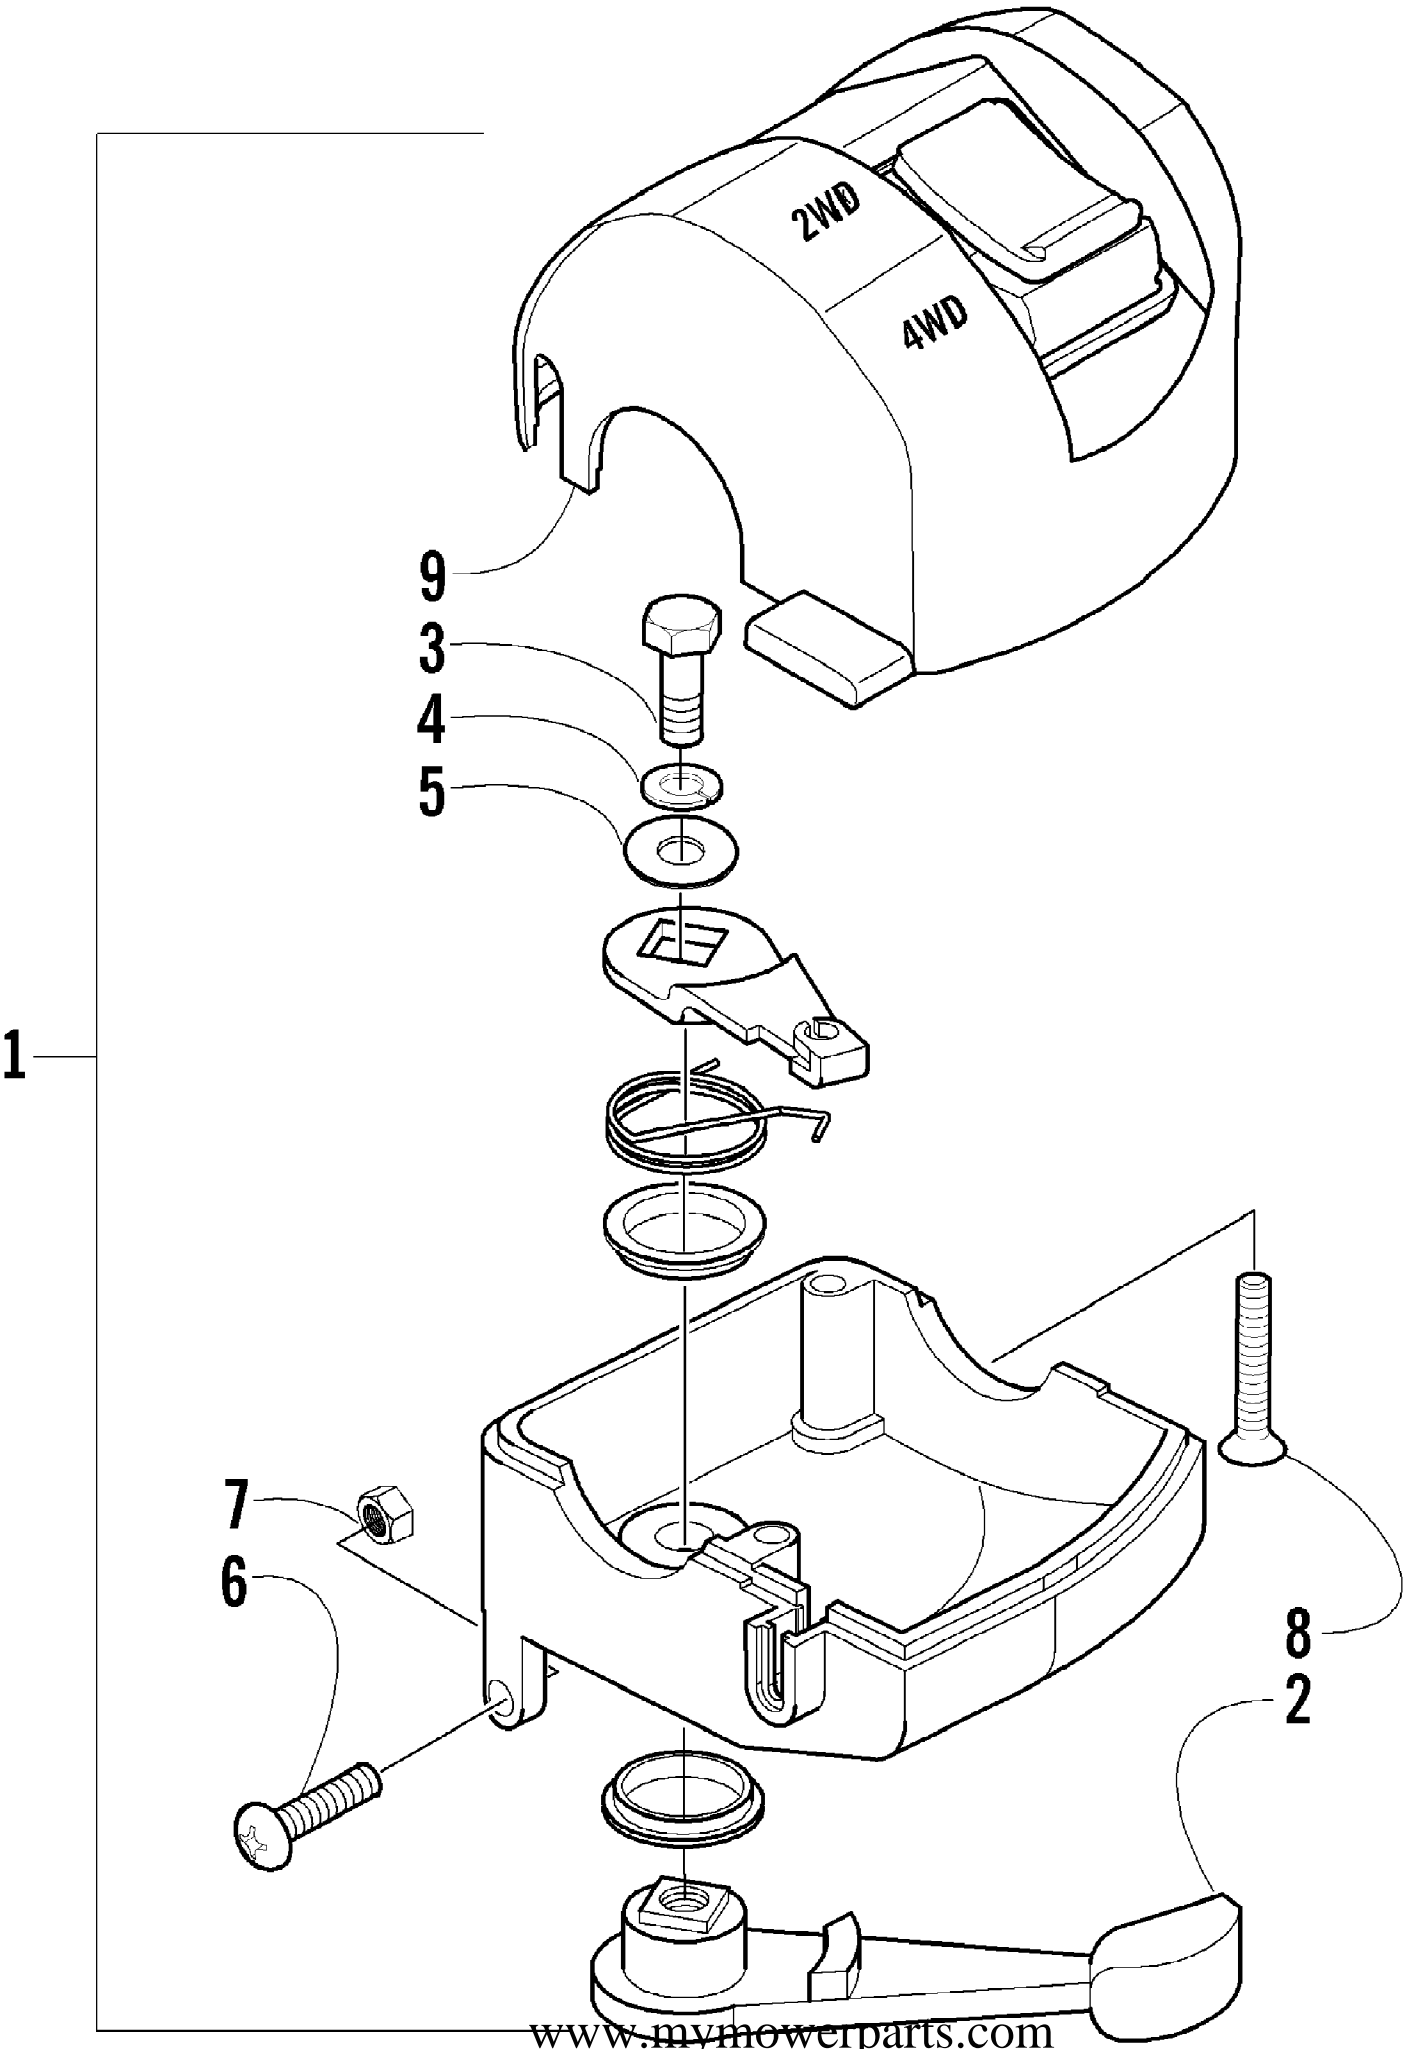

2008 ATV 650 H1 AUTOMATIC TRANSMISSION 4X4 TRV CAT GREEN (A2008ATV650H1) THROTTLE CASE ASSEMBLY

2008 ATV 650 H1 AUTOMATIC TRANSMISSION 4X4 TRV CAT GREEN (A2008ATV650H1) (A2008ATV650H1)
THROTTLE CASE ASSEMBLY

Ref #	Part Number	Qty	S/P/F	Description
1	0509-012	1		Case, Throttle - Assembly (inc. 2-9)
2	3409-001	1		Lever
3	3004-533	1	S/P	Screw, Cap
4	3004-447	1	/P	Washer, Lock
5	3003-030	1	/P	Washer
6	3423-014	1		Screw
7	3423-327	1		Nut
8	3423-199	2		Screw
9	0409-048	1		Cover, Throttle w/Switch