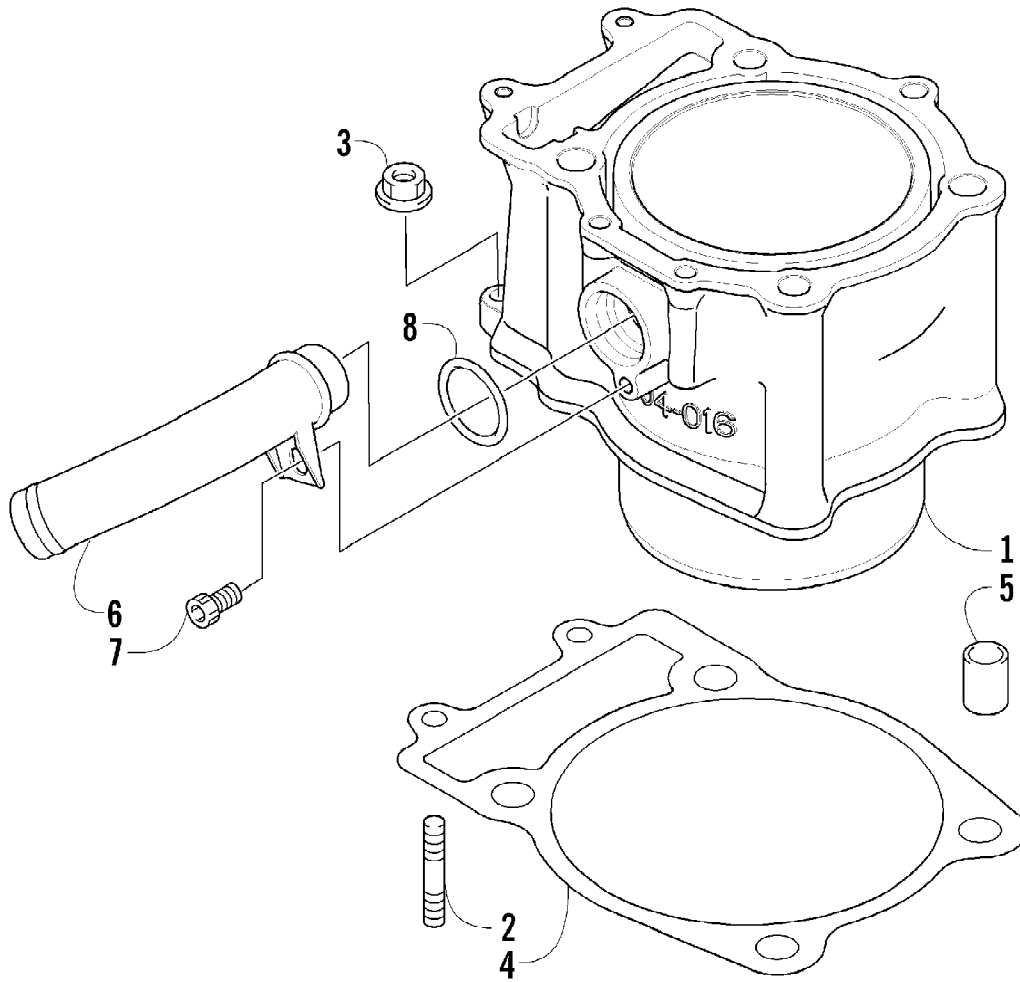

2008 ATV 650 H1 AUTOMATIC TRANSMISSION 4X4 TRV CAT GREEN (A2008ATV650H1) (A2008ATV650H1) CYLINDER ASSEMBLY

2008 ATV 650 H1 AUTOMATIC TRANSMISSION 4X4 TRV CAT GREEN (A2008ATV650H1) (A2008ATV650H1)
CYLINDER ASSEMBLY

Ref #	Part Number	Qty	S/P/F	Description
1	0804-016	1		Cylinder
2	0827-002	2		Bolt, Stud
3	8424-604	2		Nut
4	0830-084	1		Gasket, Base
5	0829-002	2		Pin, Dowel
6	0804-002	1	S	Union, Water Hose
7	8468-612	1		Screw, Machine
8	0830-007	1		O-Ring