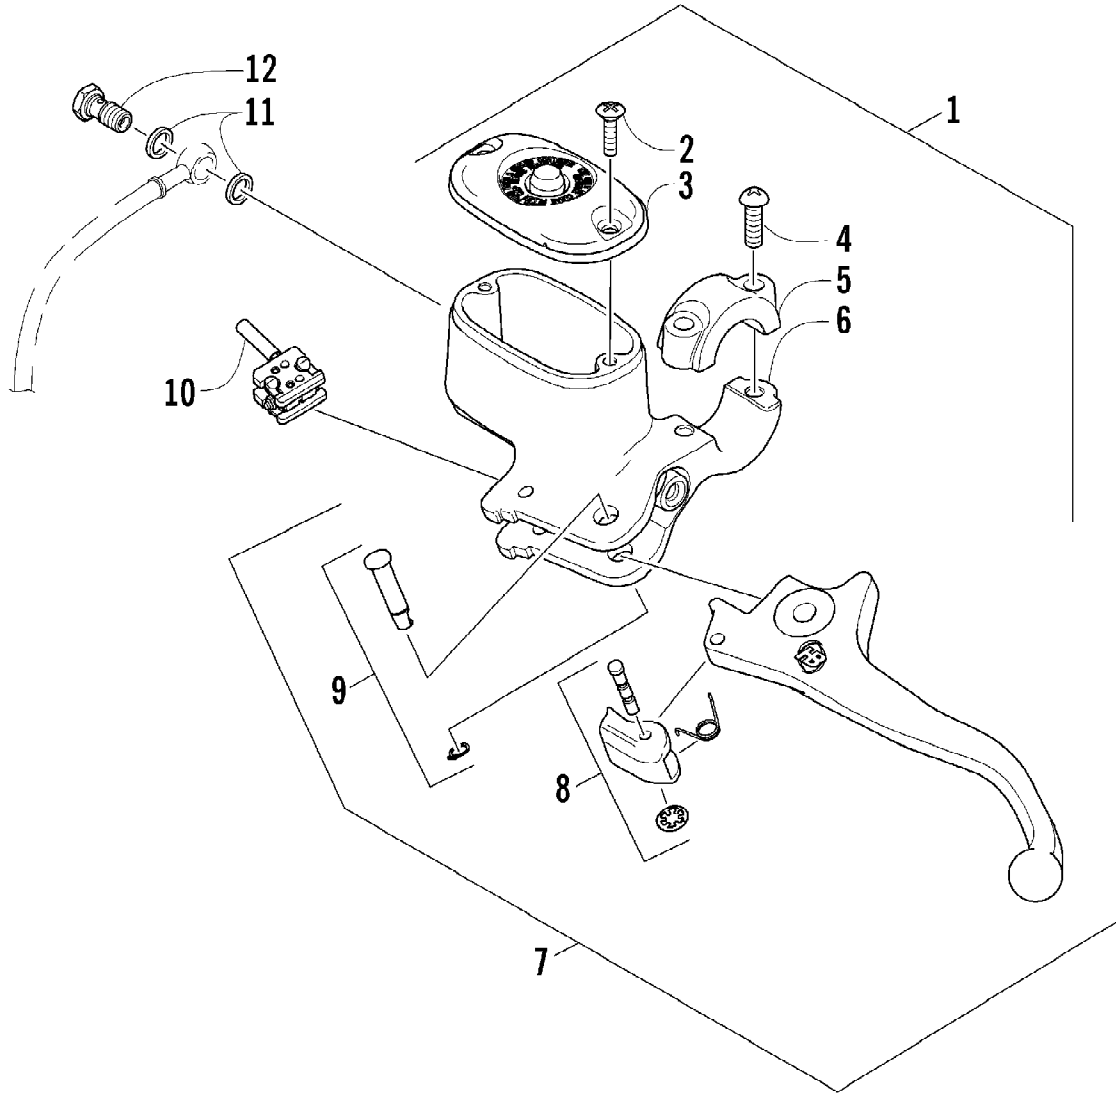

2008 ATV 650 H1 AUTOMATIC TRANSMISSION 4X4 TRV CAT GREEN (A2008ATV650H1) HYDRAULIC HAND BRAKE ASSEMBLY

2008 ATV 650 H1 AUTOMATIC TRANSMISSION 4X4 TRV CAT GREEN (A2008ATV650H1) (A2008ATV650H1) (A2008ATV650H1)
HYDRAULIC HAND BRAKE ASSEMBLY

Ref #	Part Number	Qty	S/P/F	Description
1	0502-914	1	S	Brake Assembly (inc. 2-10)
2	0502-566	1		Screw, Reservoir Cover
3	0502-868	1	/P	Cover, Reservoir
4	0502-568	1		Screw, Master Cylinder Clamp
5	0502-869	1		Clamp, Master Cylinder
6	0502-704	1		Master Cylinder Assembly
7	0502-866	1		Lever Assembly (inc. 8-9)
8	0502-867	1	/P	Lock, Brake Lever - Kit
9	0502-580	1		Lever Pin - Kit
10	0502-564	1	/P	Switch, Brake - Kit
11	0423-178	2		Washer, Crush
12	0423-413	1		Bolt, Banjo-Fitting