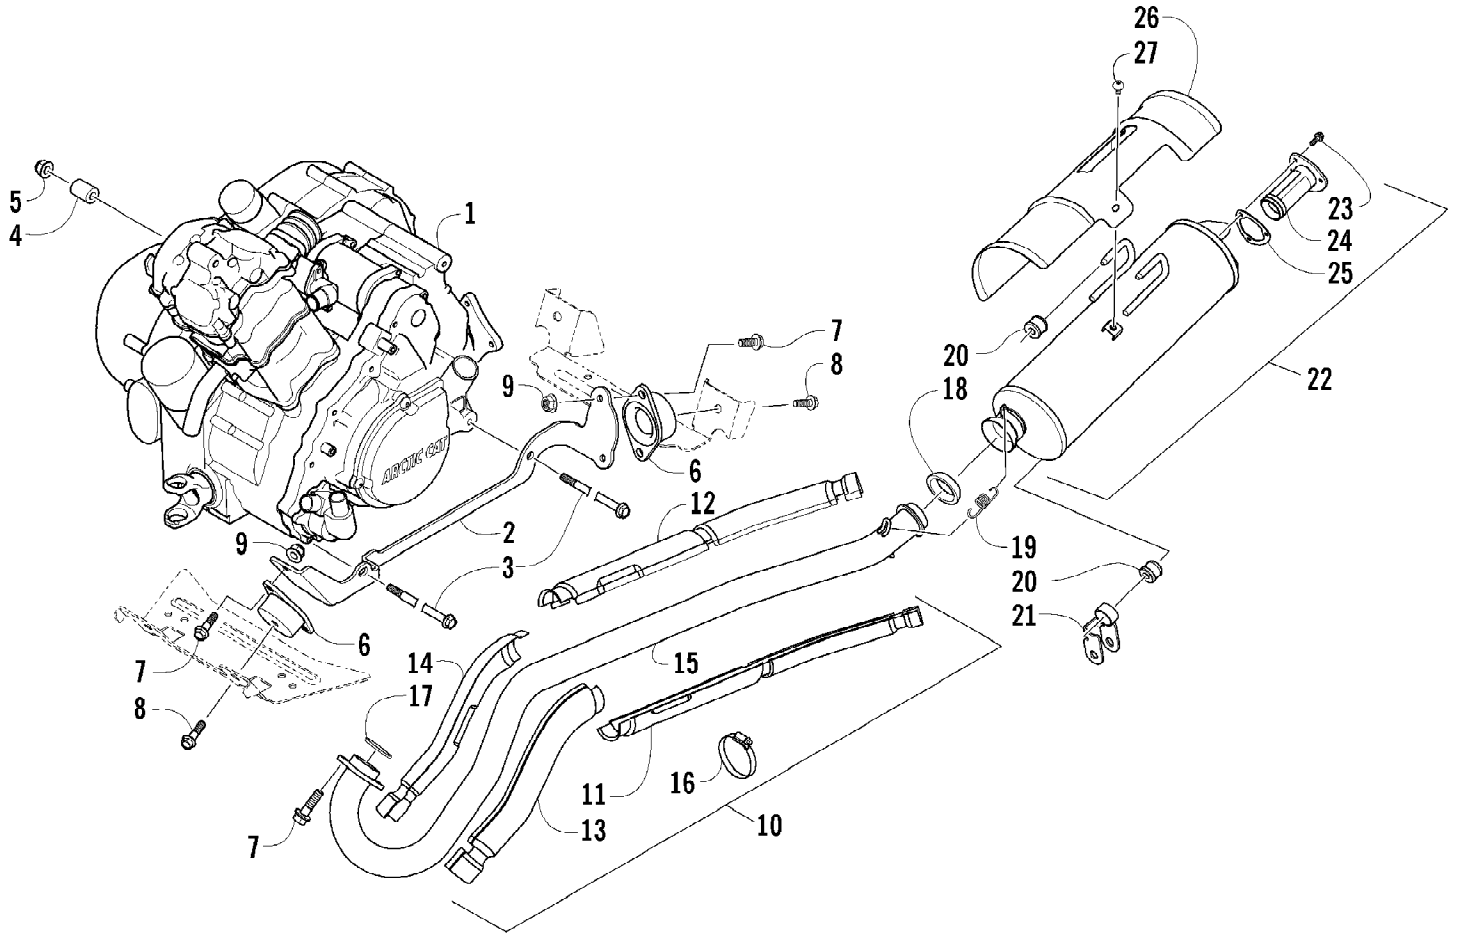

2008 ATV 650 H1 AUTOMATIC TRANSMISSION 4X4 TRV CAT GREEN (A2008ATV650H1) (A2008ATV650H1)
DRIVE TRAIN ASSEMBLY

Ref #	Part Number	Qty	S/P/F	Description
1	0402-147	2	S	Bladder, Gearcase
2	0423-315	4		Clamp, Fitting
3	8428-002	4		Nut, Lock
4	0423-426	10		Washer
5	0423-404	4		Screw, Cap
6	1502-248	1		Gearcase, Front Drive
7	0402-966	1		Boot, Shaft
8	0502-500	1		Plate, Cable
9	0423-396	2		Screw, Self-Tapping
10	1502-079	1	S	Gearcase, Rear Drive
11	0410-048	AR	S	Hose, Vent - 25 ft
12	0470-462	1		Fitting, Vent
13	0423-393	2		Clamp, Boot
14	0402-985	2	/P	Boot
15	0423-411	2		Clamp, Boot
16	0673-618	2	/P	Bumper, Propeller Shaft
17	1402-233	1		Shaft, Propeller
18	8408-820	4	/P	Screw, Cap
19	0402-950	1		Flange, Output
20	1402-026	1		Spring
21	0123-788	AR	/P	Tie, Cable

2008 ATV 650 H1 AUTOMATIC TRANSMISSION 4X4 TRV CAT GREEN (A2008ATV650H1) ENGINE AND EXHAUST