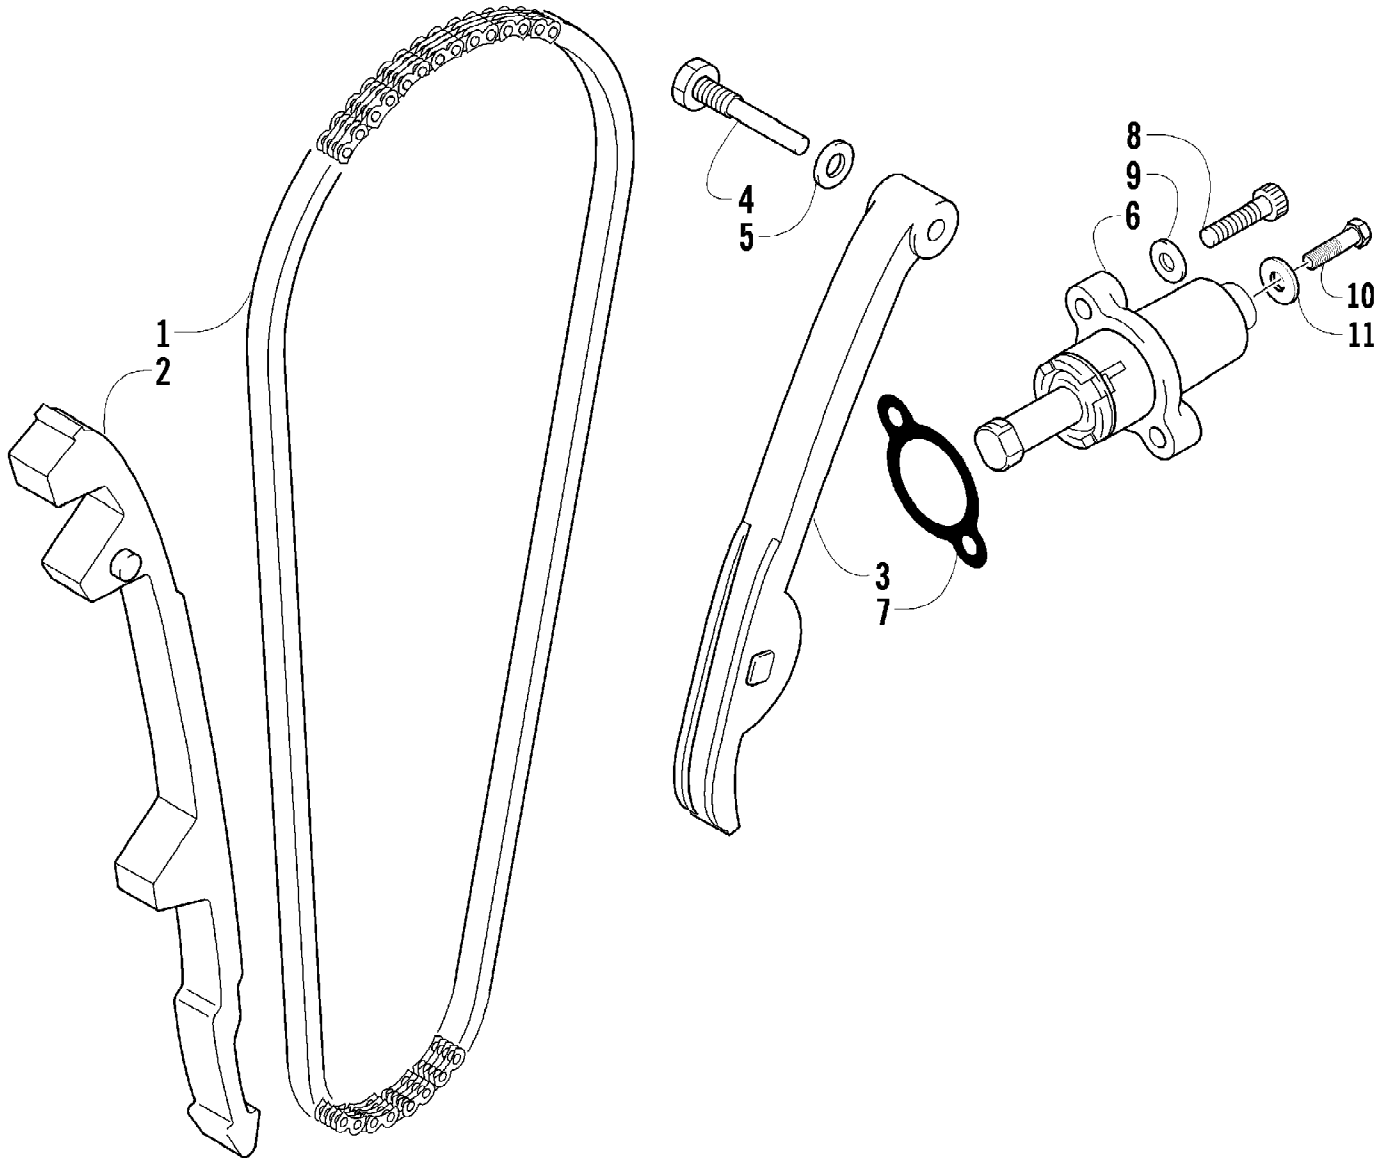

2008 ATV 650 H1 AUTOMATIC TRANSMISSION 4X4 TRV CAT GREEN (A2008P641962)  
CAM CHAIN ASSEMBLY

2008 ATV 650 H1 AUTOMATIC TRANSMISSION 4X4 TRV CAT GREEN (A2008464062)  
 CAM CHAIN ASSEMBLY

Ref #	Part Number	Qty	S/P/F	Description
1	0810-001	1		Chain, Cam
2	0810-002	1		Guide, Chain
3	0810-003	1		Tensioner, Chain
4	0826-036	1		Bolt
5	0830-025	1		Washer
6	0810-004	1		Adjuster, Tensioner - Assembly
7	0830-018	1		Gasket
8	8468-625	2		Screw, Machine
9	0830-107	2		Gasket
10	8400-610	1		Screw, Cap
11	0828-110	1		Washer