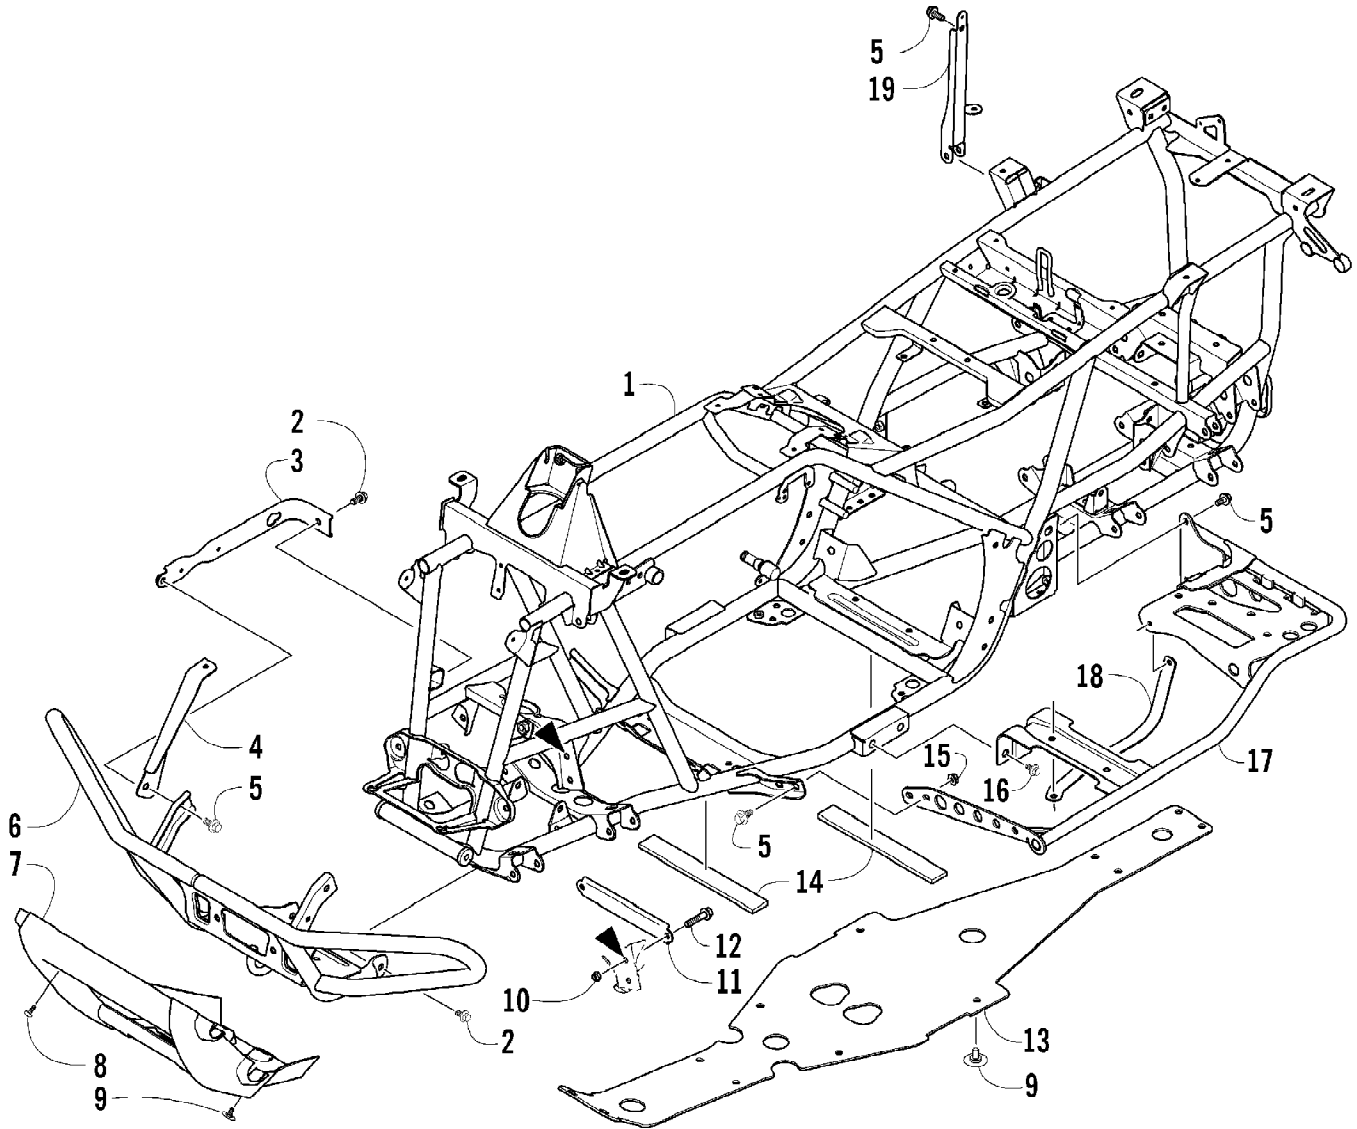

2008 ATV 650 H1 AUTOMATIC TRANSMISSION 4X4 TRV CAT GREEN (A2008ATV650H1) (A2008ATV650H1)
ENGINE AND EXHAUST

Ref #	Part Number	Qty	S/P/F	Description
1	0800-035	1	S	Engine, A650GH1
2	1506-740	1		Bracket, Engine - Right
2	1506-741	1		Bracket, Engine - Left
3	0423-405	2		Screw, Cap
4	0423-042	1	S	Spacer, Engine
5	8428-002	2		Nut, Lock
6	2406-065	4		Mount, Rubber - Engine
7	8408-820	10	/P	Screw, Cap
8	8408-012	4		Screw, Cap
9	8432-802	8		Nut
10	0512-363	1		Pipe, Exhaust - Assembly (inc. 11-16)
11	0412-355	1		Shield, Exhaust Pipe - Lower - Rear
12	0412-354	1		Shield, Exhaust Pipe - Upper - Rear
13	0412-349	1		Shield, Exhaust Pipe - Inner - Front
14	0412-348	1		Shield, Exhaust Pipe - Outer - Front
15	0512-362	1		Pipe, Exhaust
16	0423-317	4	/P	Hose Clamp
17	0412-338	1	/P	Gasket, Exhaust Pipe
18	0412-375	1	/P	Seal, Exhaust
19	0612-668	2	/P	Spring, Extension
20	0412-215	3	S	Bushing, Exhaust Pipe
21	1506-732	1		Channel, Muffler Support
22	0512-355	1	/P	Muffler - Assembly (inc. 23-25)
23	8408-616	3		Screw, Cap
24	0512-219	1	/P	Arrester, Spark - Assembly
25	0412-313	1		Gasket, Spark Arrester
26	0412-373	1	/P	Cover, Muffler
27	8477-610	3		Screw, Machine

2008 ATV 650 H1 AUTOMATIC TRANSMISSION 4X4 TRV CAT GREEN (A2008ATV650H1) FRAME AND RELATED PARTS