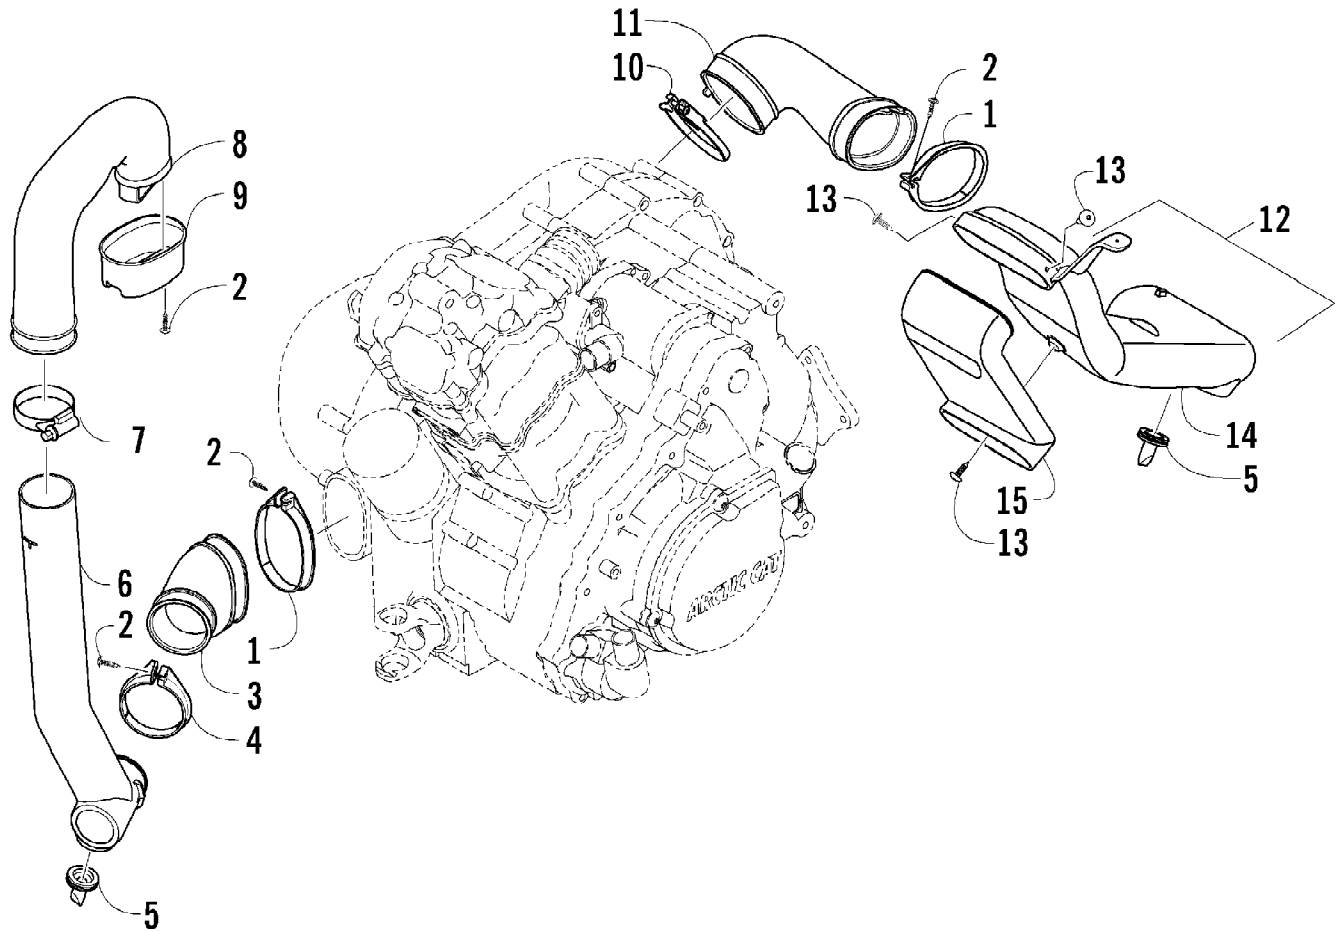

2008 ATV 650 H1 AUTOMATIC TRANSMISSION 4X4 TRV CAT GREEN (A200845452)
CASE/BELT COOLING ASSEMBLY

2008 ATV 650 H1 AUTOMATIC TRANSMISSION 4X4 TRV CAT GREEN (A2008ATV650H1) (A2008ATV650H1) (A2008ATV650H1) (A2008ATV650H1) (A2008ATV650H1)
CASE/BELT COOLING ASSEMBLY

Ref #	Part Number	Qty	S/P/F	Description
1	0423-550	2		Clamp, Plastic
2	0423-342	5	/P	Screw, Self-Tapping
3	0413-198	1	/P	Boot, Duct - Air Intake - Front
4	0423-551	1		Clamp, Boot
5	0470-442	2	/P	Valve, Drain
6	0513-010	1		Duct, Air Intake - Front - Lower
7	0423-019	1		Clamp, Boot
8	0470-750	1		Duct, Air Intake - Front - Upper
9	0470-729	1		Cup, Air Intake
10	0423-730	1		Clamp, Boot
11	0413-187	1	S	Boot, Duct - Air Out - Rear
12	0470-766	1	S	Duct, Air Out - Rear (inc. three No. 13 and 14-15)
13	0623-784	4		Screw, Self-Tapping
14	0470-777	1		Duct, Air Out - Primary
15	0470-778	1		Duct, Air Out - Secondary