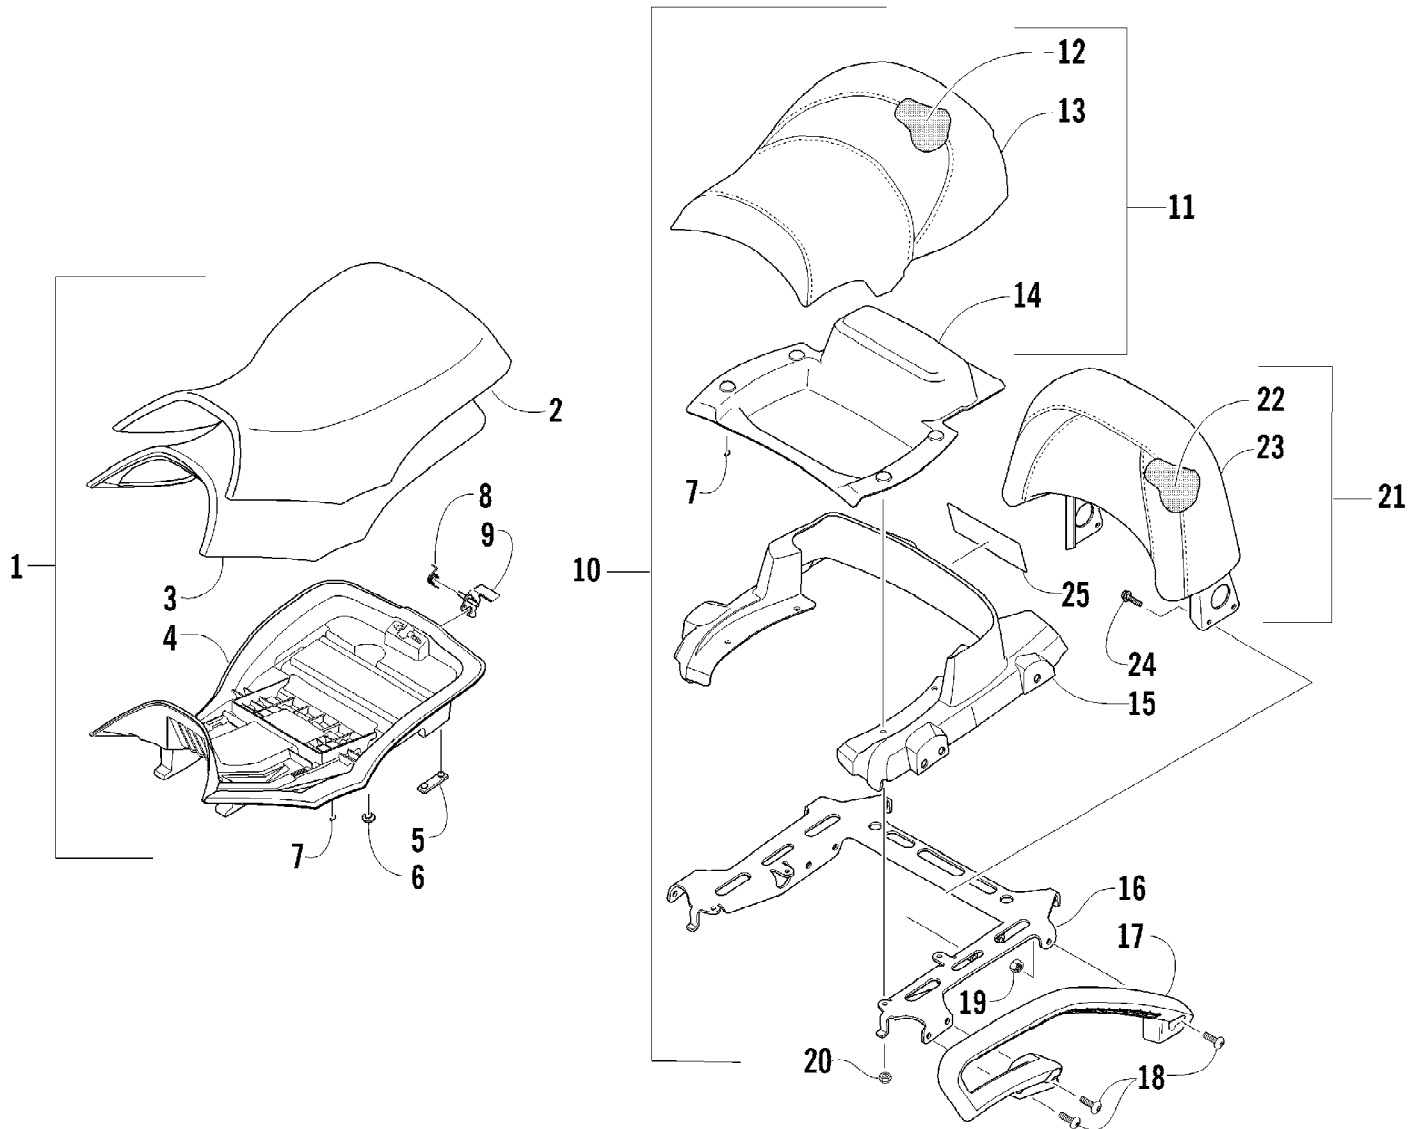

2008 ATV 650 H1 AUTOMATIC TRANSMISSION 4X4 TRV CAT GREEN (A2008ATV650H1) SEAT AND BACKREST ASSEMBLY

2008 ATV 650 H1 AUTOMATIC TRANSMISSION 4X4 TRV CAT GREEN (A2008ATV650H1) (A2008ATV650H1)
SEAT AND BACKREST ASSEMBLY

Ref #	Part Number	Qty	S/P/F	Description
1	1506-937	1	S/P	Seat Assembly (inc. 2-9)
2	1506-209	1		Cover, Seat
3	1506-208	1		Foam, Seat
4	2406-144	1	S/P	Base, Seat - Assembly (inc. 5-6)
5	0406-879	2		Bumper, Seat - Rear
6	0406-877	4	/P	Bumper, Seat - Front
7	0624-100	AR		Staple
8	1406-592	1	/P	Spring, Seat Latch
9	1506-156	1		Latch, Seat
10	1506-938	1		Seat, Passenger - Assembly (inc. 7, 11-20, and 25)
11	2506-064	1		Seat, Passenger - Sub-Assembly (inc. 7 and 12-14)
12	1506-816	1		Foam, Seat - Passenger
13	1506-815	1		Cover, Seat - Passenger
14	2406-110	1		Base, Seat - Inner
15	2406-044	1		Base, Seat - Passenger
16	1506-932	1		Bracket, Seat Support - Assembly
17	2406-112	1		Handhold, Passenger - Right
17	2406-113	1		Handhold, Passenger - Left
18	0423-362	6		Screw, Machine
19	8432-802	6		Nut, Lock
20	8427-602	4		Nut, Lock
21	1506-939	1		Backrest Assembly (inc. 22-23)
22	1506-818	1		Foam, Backrest
23	1506-817	1		Cover, Backrest
24	8408-816	4		Screw, Cap
25	0411-814	1	/P	Decal, "Arctic Cat"