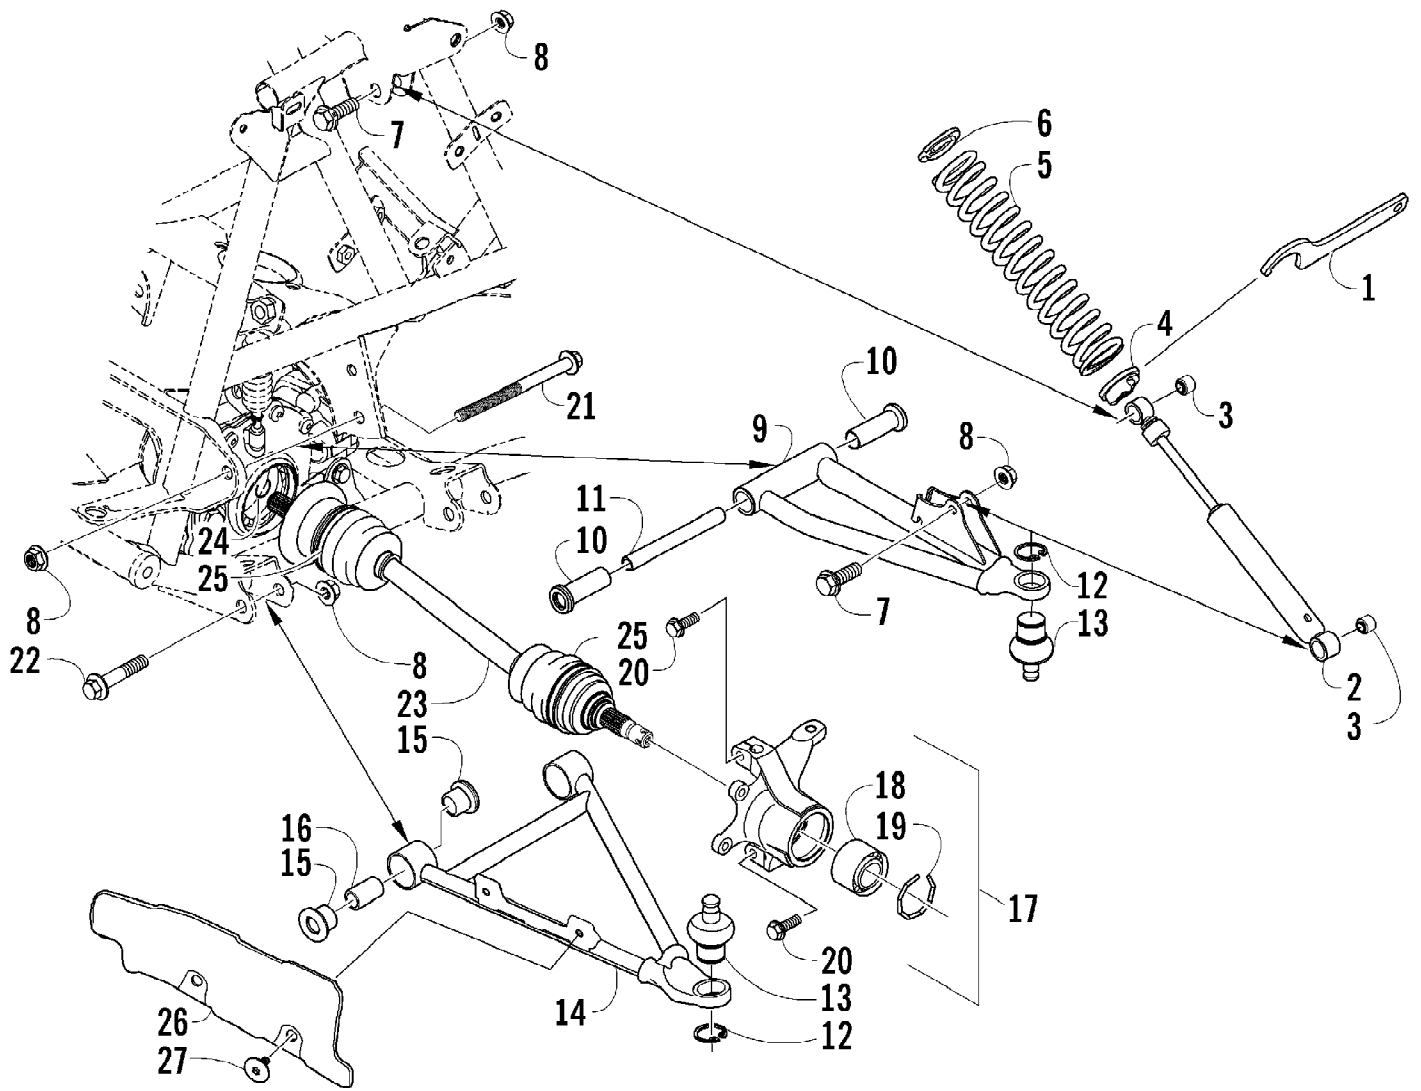

2008 ATV 650 H1 AUTOMATIC TRANSMISSION 4X4 TRV CAT GREEN (A2008430643062)
FRONT SUSPENSION ASSEMBLY

2008 ATV 650 H1 AUTOMATIC TRANSMISSION 4X4 TRV CAT GREEN (A2008ATV650H1) (A2008ATV650H1)
FRONT SUSPENSION ASSEMBLY

Ref #	Part Number	Qty	S/P/F	Description
1	0441-587	1		Wrench, Spanner
2	0403-176	2		Shock Absorber - Front (inc. 3)
3	0403-182	4		Bushing, Double-Bonded
4	0403-102	2		Cam, Spring Adjuster
5	0403-174	2		Spring, Shock Absorber
6	1603-889	2	/P	Retainer, Spring
7	8409-040	4		Screw, Cap
8	8428-002	10		Nut, Lock
9	0503-272	1	S	A-Arm, Upper Right (inc. 10-13)
9	0503-273	1	S	A-Arm, Upper Left (inc. 10-13)
10	0403-081	4	S	Bushing
11	0403-080	2		Collar
12	0423-009	4	/P	Clip, Ball Joint
13	0405-115	4	/P	Ball Joint - Front
14	0503-342	1	S	A-Arm, Lower Right (inc. 12-13 and 15-16)
14	0503-343	1	S	A-Arm, Lower Left (inc. 12-13 and 15-16)
15	0403-115	8	S	Bushing
16	0403-114	4	S	Collar
17	0505-460	1		Knuckle - Assembly - Right (inc. 18-19)
17	0505-461	1	S	Knuckle - Assembly - Left (inc. 18-19)
18	1402-027	2	S/P	Bearing, Wheel Hub
19	0423-423	2		Ring, Retaining
20	8409-030	4		Screw, Cap
21	0423-334	2		Screw, Cap
22	8409-075	4		Screw, Cap
23	0502-812	1	S	Axle, Drive - Front - Right (inc. 24-25)
24	1441-109	2	S	Clip, Retaining
23	0502-813	1	S	Axle, Drive - Front - Left (inc. 24-25)
25	0436-276	2	S	Repair Kit, Boot
26	0441-756	1		Guard, Boot - Right
26	0441-757	1		Guard, Boot - Left
27	0423-545	4	/P	Screw, Body