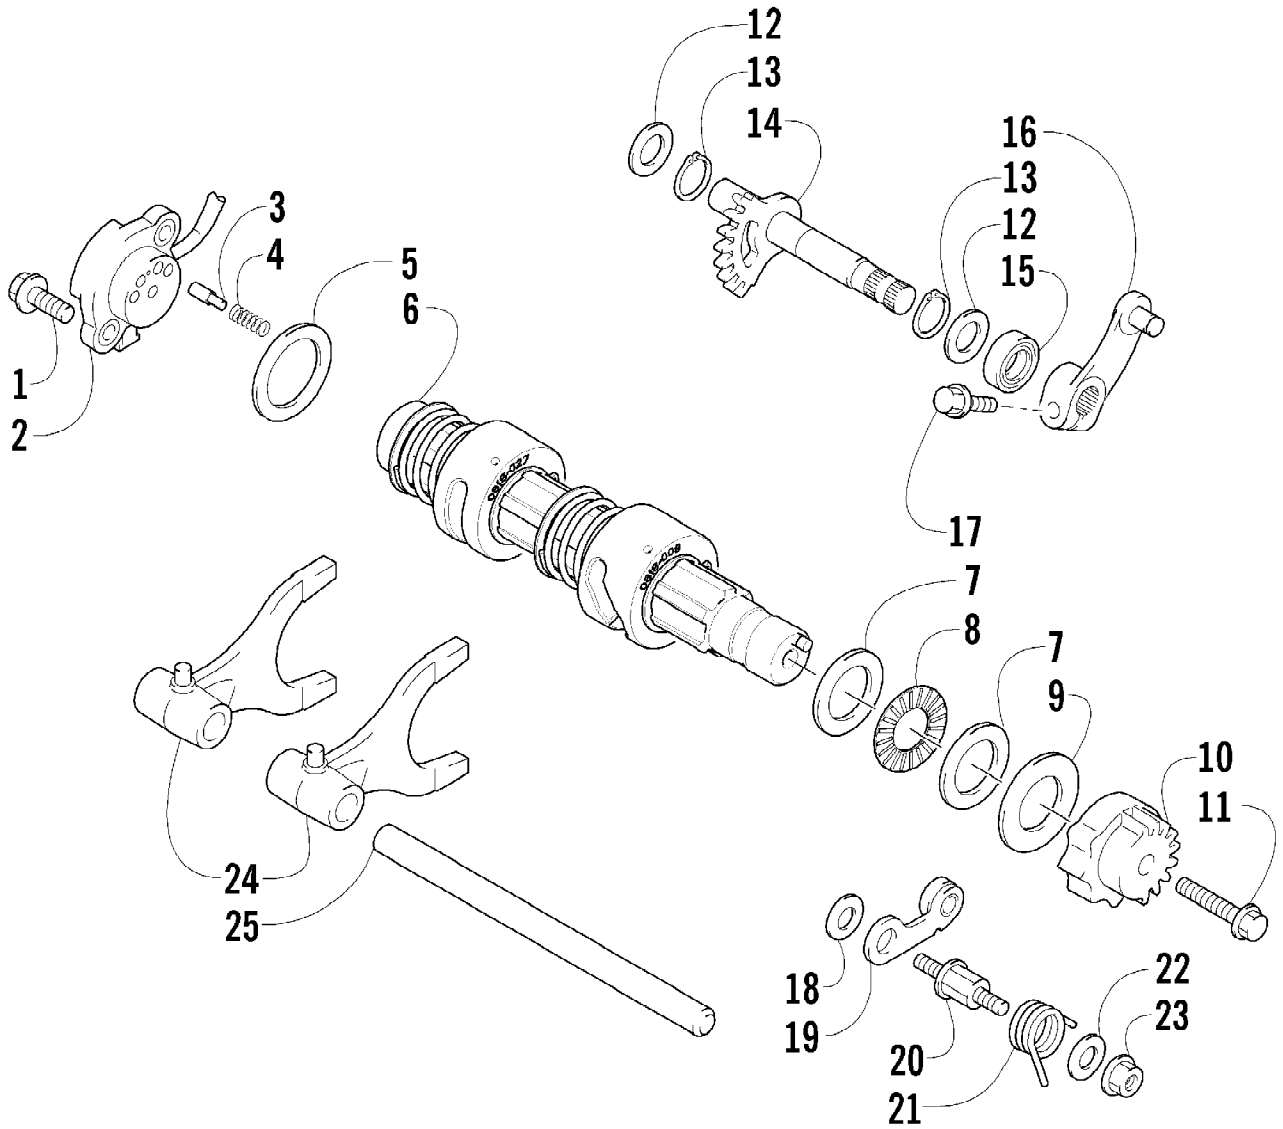

2008 ATV 650 H1 AUTOMATIC TRANSMISSION 4X4 TRV CAT GREEN (A20084164162)
GEAR SHIFTING ASSEMBLY

2008 ATV 650 H1 AUTOMATIC TRANSMISSION 4X4 TRV CAT GREEN (A200849649623)
GEAR SHIFTING ASSEMBLY

Ref #	Part Number	Qty	S/P/F	Description
1	8470-520	2		Screw, Machine
2	0818-049	1	S	Base, Gear Shift Position
3	0818-013	2		Contact
4	0818-017	2		Spring
5	0828-040	1		Washer, Shift Shaft
6	0818-046	1		Shaft, Gear Shift - Assembly
7	0828-067	2		Washer, Shift Shaft
8	0832-034	1	S	Bearing
9	0828-037	1		Washer, Gear Shift Cam Plate
10	0818-005	1	S	Plate, Gear Shift Cam
11	0826-006	1		Bolt, Gear Shift Cam Plate
12	0828-036	2		Washer, Sub-Gear Shift Shaft
13	0831-010	2		Circlip, Sub-Gear Shift Shaft
14	0818-007	1	/P	Shaft, Sub-Gear Shift
15	0830-044	1		Seal, Sub-Gear Shift Shaft
16	0818-014	1		Arm, Shift
17	8468-620	1	/P	Screw, Machine
18	0828-038	1		Washer, Cam Stopper
19	0818-002	1		Stopper, Cam
20	0818-004	1		Support, Cam Stopper
21	0818-028	1		Spring, Cam Stopper
22	0828-035	1		Washer, Cam Stopper Spring
23	8424-602	1	/P	Nut, Cam Stopper Spring
24	0818-072	2	/P	Fork, Shift
25	0818-006	1		Shaft, Shift Fork