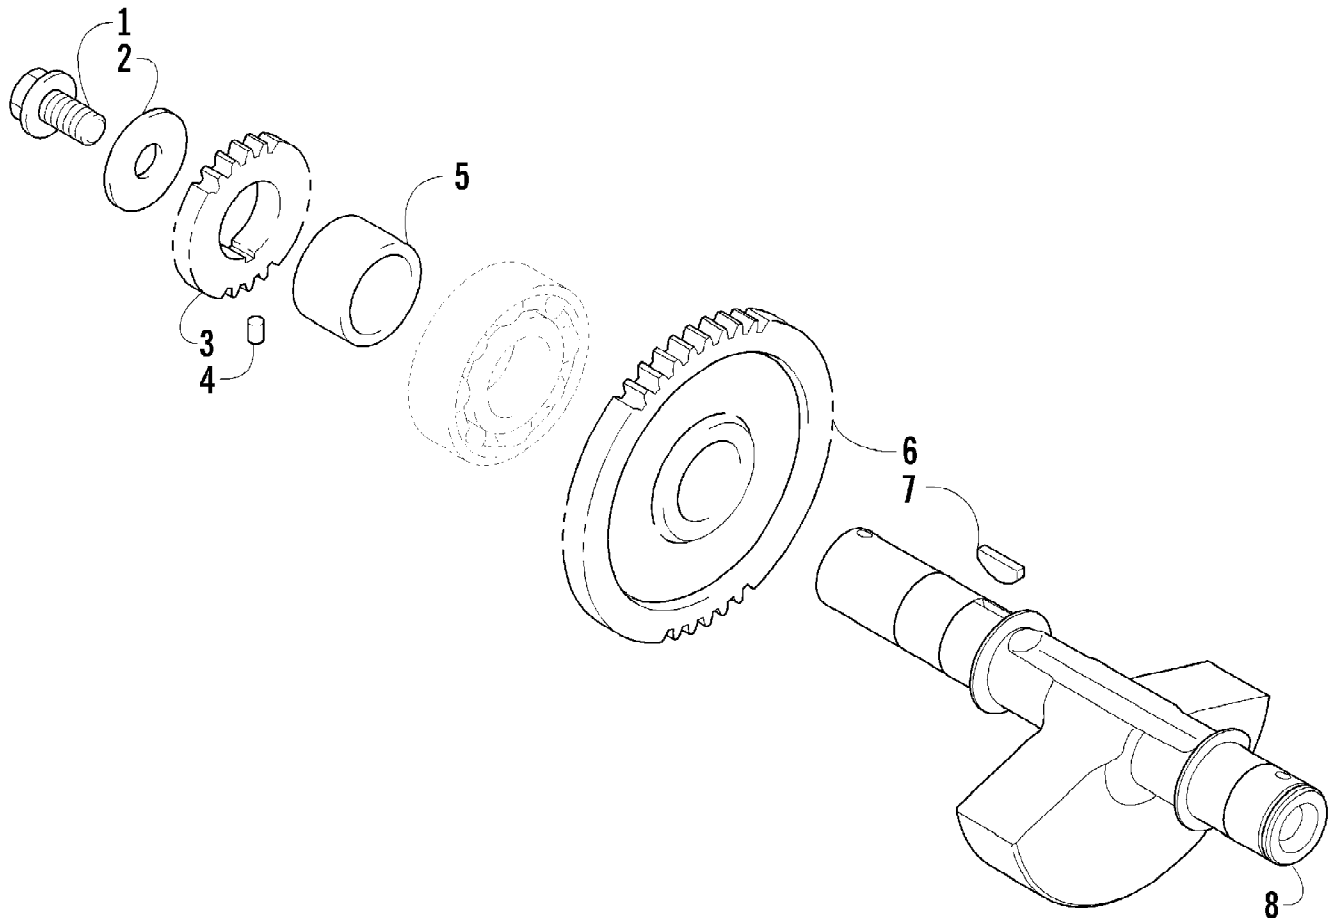

For Arctic Cat Discount Parts Call 606-678-9623 or 606-561-4983

2008 ATV 650 H1 AUTOMATIC TRANSMISSION 4X4 TRV CAT GREEN (A2008ATV650H1) (A2008ATV650H1)
CRANK BALANCER ASSEMBLY

2008 ATV 650 H1 AUTOMATIC TRANSMISSION 4X4 TRV CAT GREEN (A2008ATV650H1) (A2008ATV650H1)
CRANK BALANCER ASSEMBLY

Ref #	Part Number	Qty	S/P/F	Description
1	0826-033	1		Screw, Cap
2	0828-003	1		Washer
3	0811-003	1		Gear, Oil Pump Drive
4	0829-007	1		Dowel, Solid
5	0811-004	1		Spacer
6	0811-002	1		Gear, Driven
7	0829-006	1		Key - Crank Balancer Shaft
8	0811-017	1		Balancer, Crank