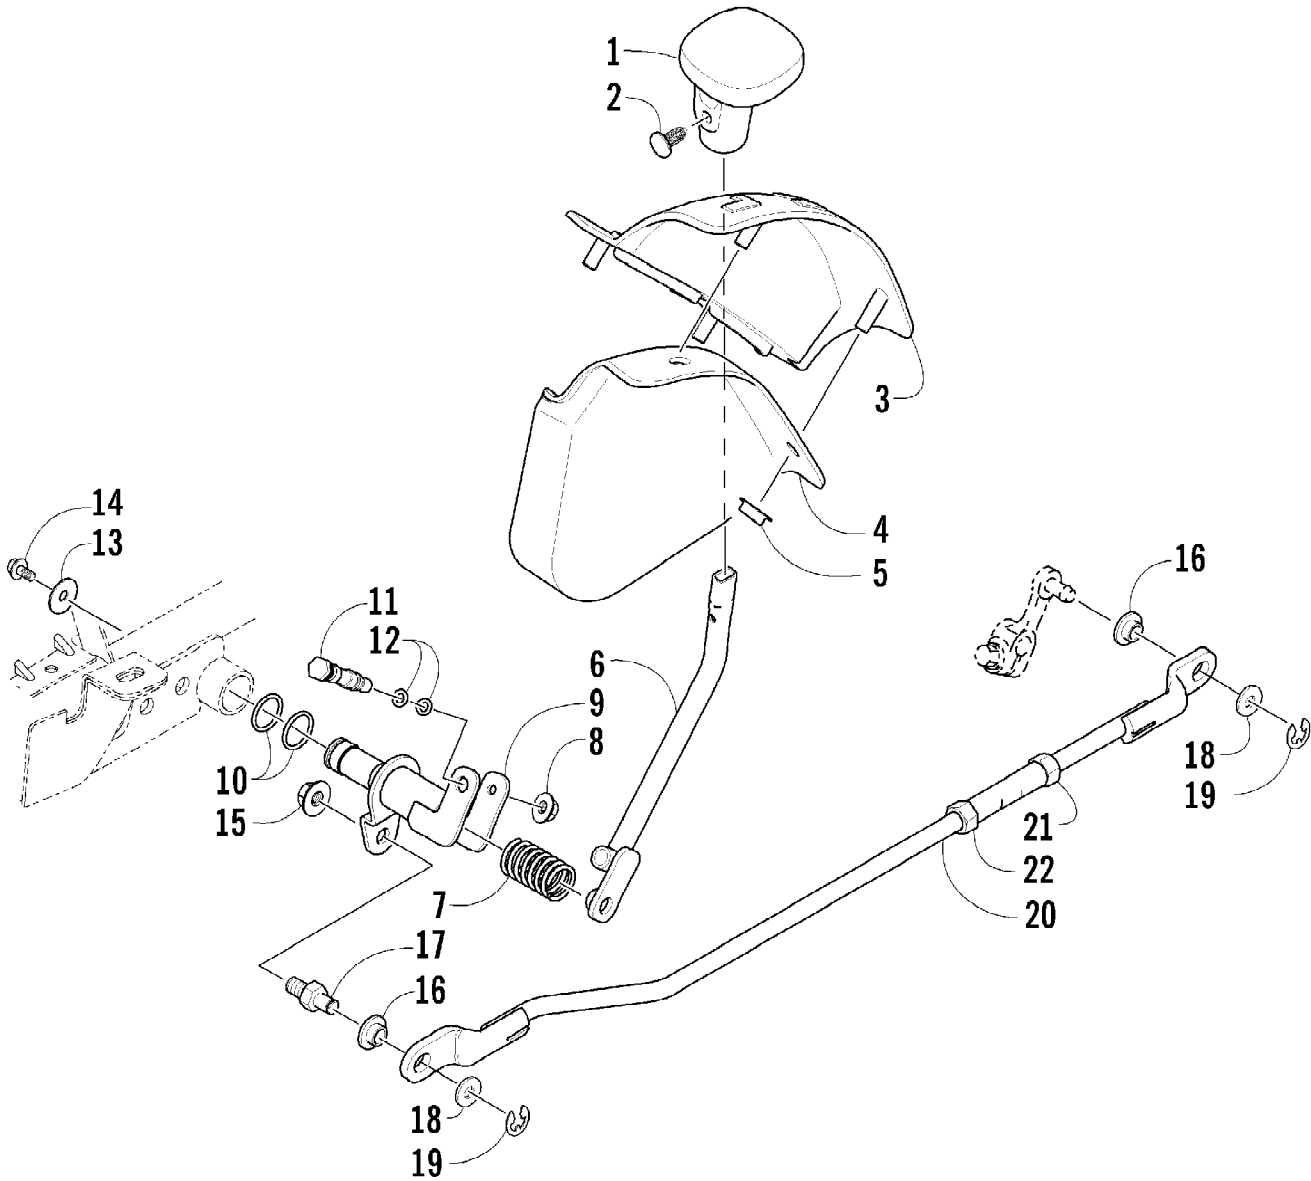

2008 ATV 650 H1 AUTOMATIC TRANSMISSION 4X4 TRV CAT GREEN (A2008471062)
SHIFT LEVER ASSEMBLY

2008 ATV 650 H1 AUTOMATIC TRANSMISSION 4X4 TRV CAT GREEN (A2008ATV650H1) (A2008ATV650H1)
SHIFT LEVER ASSEMBLY

Ref #	Part Number	Qty	S/P/F	Description
1	0402-843	1	/P	Knob, Shift Lever
2	0423-345	1		Clip, Push
3	1402-576	1		Plate, Shift
4	2406-345	1		Shield, Shift Plate
5	0423-357	4		Nut, Stamped
6	0502-659	1		Lever, Shift
7	0402-678	1	/P	Spring, Shift Lever
8	8424-602	1	/P	Nut
9	0502-742	1		Axle, Shift Lever
10	0423-299	2	/P	O-Ring
11	0402-675	1		Axle, Pivot
12	0423-182	2	/P	O-Ring
13	0423-087	1		Washer
14	8408-812	1		Screw, Cap
15	8424-802	1		Nut, Hex
16	0423-091	2		Bushing, Shift Linkage
17	1402-621	1		Pin, Mounting - Shift Linkage
18	0623-094	2		Washer
19	0423-169	2	/P	E-Ring
20	1502-200	1		Linkage, Shift - Assembly (inc. 21-22)
21	0623-294	1		Nut, Hex - Right-Hand Thread
22	0123-917	1	/P	Nut, Hex - Left-Hand Thread