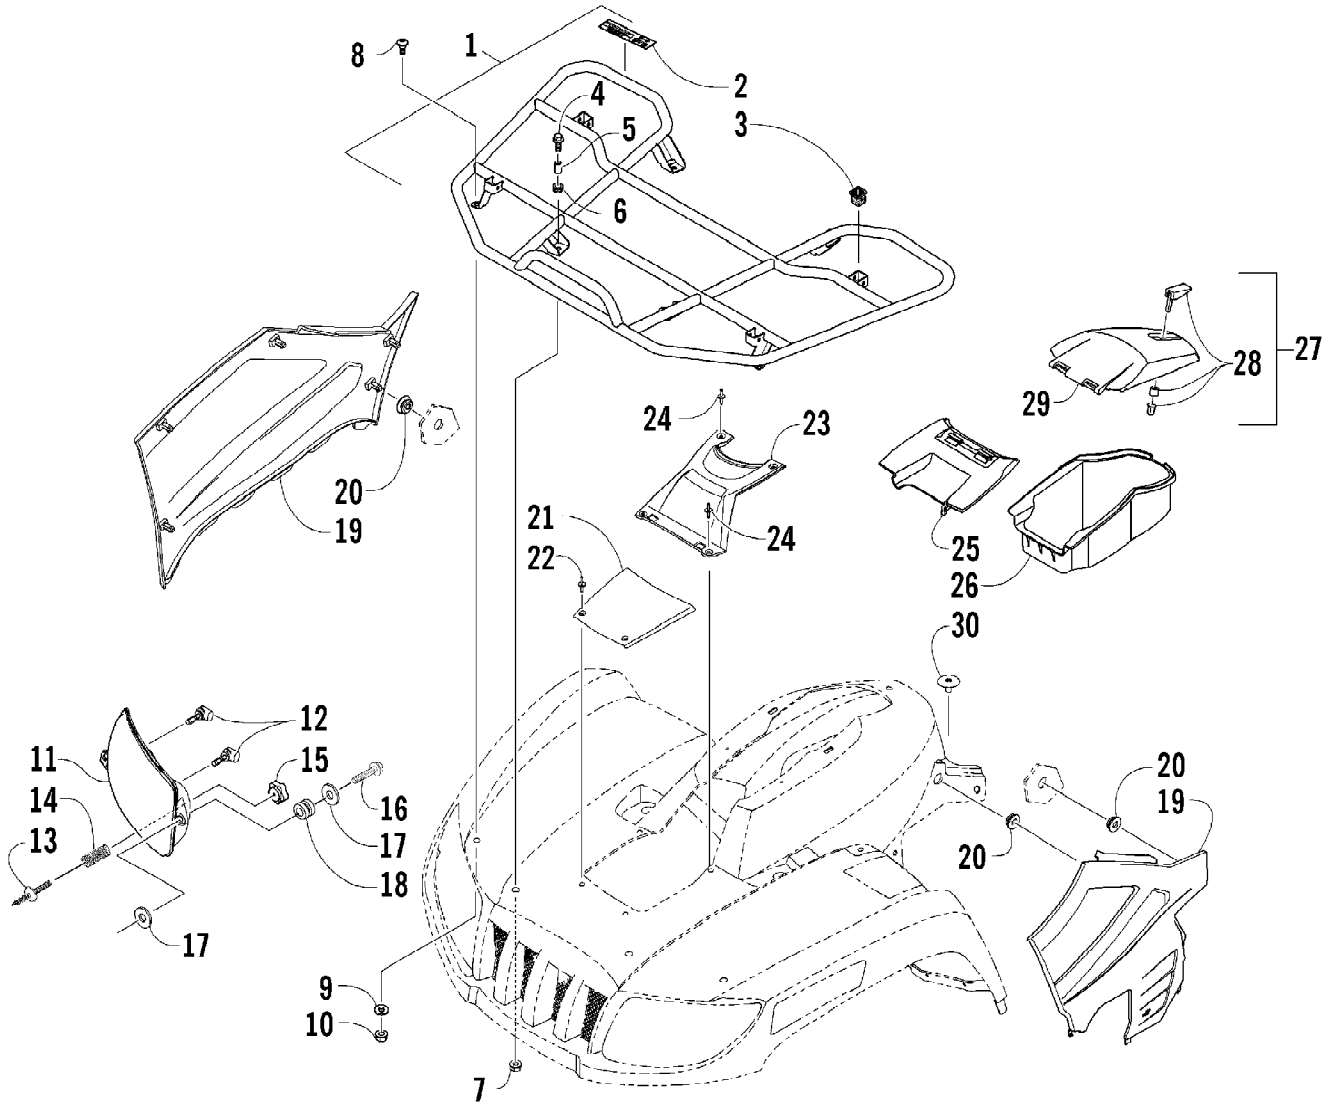

2008 ATV 650 H1 AUTOMATIC TRANSMISSION 4X4 TRV CAT GREEN (A200842062)
FRONT RACK AND HEADLIGHT ASSEMBLIES

2008 ATV 650 H1 AUTOMATIC TRANSMISSION 4X4 TRV CAT GREEN (A2008ATV650H1) (A2008ATV650H1)
FRONT RACK AND HEADLIGHT ASSEMBLIES

Ref #	Part Number	Qty	S/P/F	Description
1	2506-106	1		Rack, Front - Assembly (inc. 2-3)
2	0411-576	1		Decal, Warning - Front Rack Load
3	0441-592	4	/P	Bushing, Rack
4	8410-830	4		Screw, Cap
5	0423-669	4		Spacer
6	0423-465	4		Grommet
7	8432-802	4		Nut, Lock
8	0423-654	2		Screw, Shoulder
9	8050-222	2	/P	Washer
10	0423-540	2		Nut, Lock
11	0509-034	1	S	Headlight Assembly - Right (inc. 12)
11	0509-035	1		Headlight Assembly - Left (inc. 12)
12	0409-055	4		Bulb, Headlight
13	0423-514	2		Stud, Adjuster - Headlight
14	0423-522	2		Spring, Adjuster
15	0423-513	2		Knob, Adjuster
16	0623-785	4		Screw, Self-Tapping
17	8050-217	8	/P	Washer
18	0423-447	4		Grommet
19	2406-324	1		Panel, Side - Lower - Right
19	2406-421	1		Panel, Side - Lower - Left
20	0423-678	8		Grommet
21	1406-358	1		Cover, Access
22	0423-535	2		Rivet, Reinstallable
23	1406-484	1		Cover, Steering Post
24	0623-362	4		Rivet, Reinstallable
25	0470-513	1		Cover, Storage Box
26	1406-573	1		Box, Storage
27	2506-234	1		Lid, Storage Box w/Latch (inc. 28-29)
28	1406-599	1		Latch, Storage Box
29	0470-514	1		Lid, Storage Box
30	0423-101	2		Screw, Body