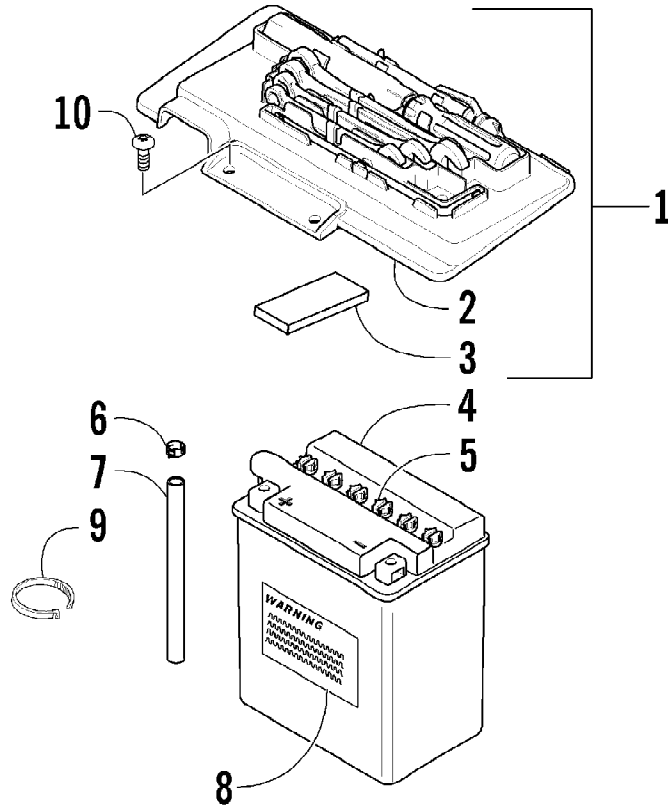

2008 ATV 650 H1 AUTOMATIC TRANSMISSION 4X4 TRV CAT GREEN (A2008P6415062)
BATTERY ASSEMBLY

2008 ATV 650 H1 AUTOMATIC TRANSMISSION 4X4 TRV CAT GREEN (A2008P64B062)
BATTERY ASSEMBLY

Ref #	Part Number	Qty	S/P/F	Description
1	5991-395	1	S	Battery Cover/Tool Tray Assembly (inc. 2-3)
2	2406-815	1	/P	Cover, Battery
3	0406-288	2		Pad, Battery
3	0444-122	1	S/P/F	Kit, Tool
4	0745-045	1	/P	Battery Assembly (inc. 5-8)
5	0645-045	6		Cap, Battery
6	0645-152	1		Clamp, Hose
7	0645-263	1	/P	Hose, Battery Vent
8	0645-151	1		Label, Warning - Battery
9	0123-903	4		Cable Tie - 11.5 in.
10	0423-609	2		Screw, Machine